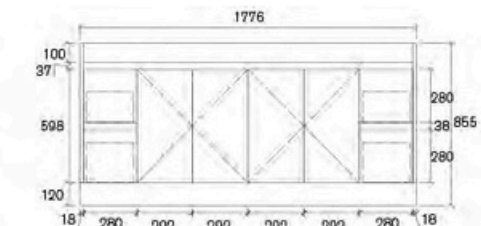

**ASLE-1500W-SD**  
Selena 1500mm Freestanding Vanity

**ASLE-1800W-SD**  
Selena 1800mm Freestanding Vanity

**ASLE-1200W-SD**  
Size: 1180x450x855mm

**ASLE-1500W-SD**  
Size: 1480x450x855mm

**ASLE-1800W-SD**  
Size: 1776x450x855mm