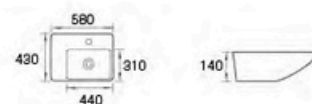

**ACB-233**  
Art Basin  
Size: 580x430x140mm

**ACB-234**  
Art Basin  
Size: 525x360x120mm

**ACB-242**  
Art Basin  
Size: 475x350x140mm

**ACB-243**  
Art Basin  
Size: 475x340x140mm

**ACB-235**  
Art Basin  
Size: 510x430x175mm