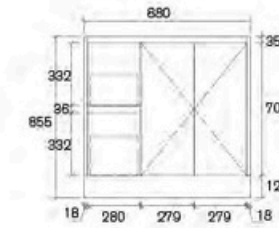

**ASY-750WL-SD**  
Size: 730x455x855mm

**ASY-750W-SD**  
Size: 730x455x855mm

**ASY-900WL-SD**  
Sammy 900mm Freestanding Vanity

**ASY-900W-SD**  
Sammy 900mm Freestanding Vanity

**ASY-1200WD-SD**  
Sammy 1200mm Freestanding Vanity

**ASY-900WL-SD**  
Size: 880x455x855mm

**ASY-900W-SD**  
Size: 880x455x855mm

**ASY-1200WD-SD**  
Size: 1180x455x855mm

**ASY-1200W-SD**  
Sammy 1200mm Freestanding Vanity

**ASY-1500W-SD**  
Sammy 1500mm Freestanding Vanity