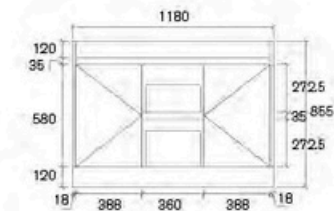

AQ76-1200WDM-SD
Size: 1180x450x855mm