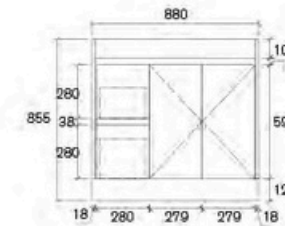

ASLE-900WL-SD
Size: 880x450x855mm