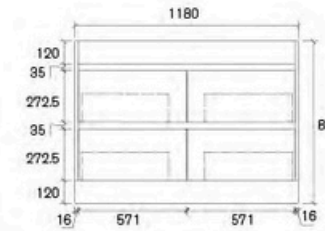

**AJ04-1200SA2-SD(SINGLE BOWL)**  
**AJ04-1200DA2-SD(DOUBLE BOWL)**  
Jade 1200mm Freestanding Vanity

**AJ04-1500SA2-SD (SINGLE BOWL)**  
**AJ04-1500DA2-SD (DOUBLE BOWL)**  
Jade 1500mm Freestanding Vanity

**AJ04-600A2-SD**  
Size: 580x450x855mm

**AJ04-750A2-SD**  
Size: 730x450x855mm

**AJ04-900A2-SD**  
Size: 880x450x855mm

**AJ04-1200SA2-SD(SINGLE BOWL)**  
Size: 1180x450x855mm

**AJ04-1200DA2-SD(DOUBLE BOWL)**  
Size: 1180x450x855mm