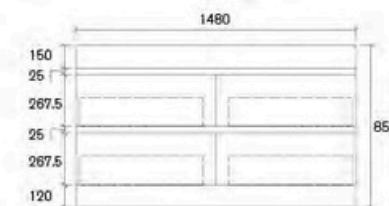

**AL76-900WL-SD**  
Size: 880x455x520mm

**AL76-900W-SD**  
Size: 880x455x520mm

**AL76-1200WD-SD**  
Size: 1180x455x520mm

**AL76-1200W-SD**  
Luna 1200mm Wall Hung Vanity

**AL76-1500W-SD**  
Luna 1500mm Wall Hung Vanity

### Top Color Options (Details on Page 89 to Page 94)

**ACV-600W-CM**  
Size: 580x450x855mm

**ACV-750W-CM**  
Size: 730x450x855mm

**ACV-900W-CM**  
Size: 880x450x855mm

**ACV-1200W-CM(SINGLE BOWL)**  
Size: 1180x450x855mm

**ACV-1200WD-CM(DOUBLE BOWL)**  
Size: 1180x450x855mm

**ACV-1500W-CM(SINGLE BOWL)**  
Size: 1480x450x855mm

**ACV-1500WD-CM(DOUBLE BOWL)**  
Size: 1480x450x855mm

**Cabinet:**  
AYK-900WBM-CM Matt Black  
**Vanity Top:**  
BUM26-900-1TH-ST Black Sunny Stone  
**Shaving Cabinet:**  
PSH-9075MB Matt Black