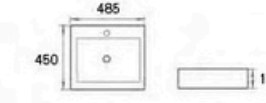

Art Basin  
Size: 390x285x115mm

**ACB-262**

Art Basin  
Size: 600x500x220mm

**ACB-264**

Art Basin  
Size: 640x455x190mm

**ACB-299**

Art Basin  
Size: 485x450x125mm

**ACB-303**