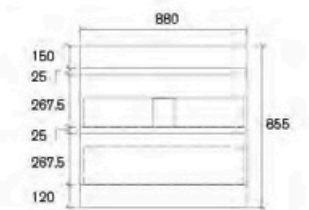

### Top Color Options (Details on Page 89 to Page 94)

**ACV-600W-CM**  
Size: 580x450x855mm

**ACV-750W-CM**  
Size: 730x450x855mm

**ACV-900W-CM**  
Size: 880x450x855mm

**ACV-1200W-CM(SINGLE BOWL)**  
Size: 1180x450x855mm

**ACV-1200WD-CM(DOUBLE BOWL)**  
Size: 1180x450x855mm

**ACV-1500W-CM(SINGLE BOWL)**  
Size: 1480x450x855mm

**ACV-1500WD-CM(DOUBLE BOWL)**  
Size: 1480x450x855mm

**Cabinet:**  
AYK-900WBM-CM Matt Black  
**Vanity Top:**  
BUM26-900-1TH-ST Black Sunny Stone  
**Shaving Cabinet:**  
PSH-9075MB Matt Black