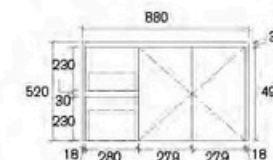

**ASEA-750WL-SD**  
Size: 730x355x520mm

**ASEA-750W-SD**  
Size: 730x355x520mm

**ASEA-900WL-SD**  
Sierra 900mm Wall Hung Vanity

**ASEA-900W-SD**  
Sierra 900mm Wall Hung Vanity

**ASEA-900WL-SD**  
Size: 880x355x520mm