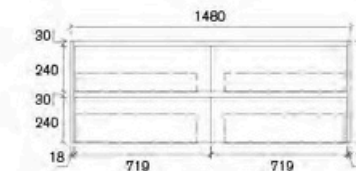

**AYK-750W-CM**  
Size: 730x455x540mm

**AYK-900W-CM**  
Size: 880x455x540mm

**AYK-1200W-CM**  
Yoko 1200mm Wall Hung Vanity

**AYK-1200W-CM**  
Size: 1180x455x540mm

**AYK-1500W-CM(SINGLE BOWL)**  
**AYK-1500WD-CM(DOUBLE BOWL)**  
Yoko 1500mm Wall Hung Vanity

**AYK-1500W-CM (SINGLE BOWL)**  
Size: 1480x455x540mm

**AYK-1500WD-CM (DOUBLE BOWL)**  
Size: 1480x455x540mm