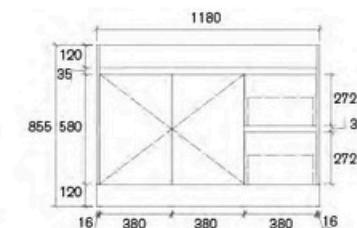

### Top Color Options (Details on Page 89 to Page 94)

White Ceramic    Phoenix Stone    Ava Stone    Esme Stone    Sunny Stone    Black Sunny Stone

**ATB-600A1**  
Size: 580x450x855mm

**ATB-750LA1-SD**  
Size: 730x450x855mm

**ATB-750RA1-SD**  
Size: 730x450x855mm

**ATB-900LA2-SD**  
Size: 880x450x855mm

**ATB-900RA1-SD**  
Size: 880x450x855mm

**ATB-1200LA2-SD**  
Size: 1180x450x855mm

**ATB-1200RA2-SD**  
Size: 1180x450x855mm

**ATB-1500SA2-SD**  
Size: 1480x450x855mm