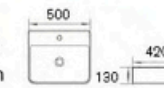

ACB-121-MG
Art Basin in Matt Gold
Size: 420x420x130mm