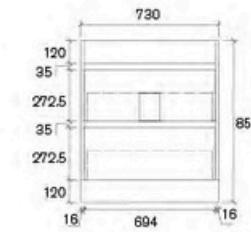

**AL76-900WL-SD**  
Size: 880x455x520mm

**AL76-900W-SD**  
Size: 880x455x520mm

**AL76-1200WD-SD**  
Size: 1180x455x520mm

**AL76-1200W-SD**  
Luna 1200mm Wall Hung Vanity

**AL76-1500W-SD**  
Luna 1500mm Wall Hung Vanity

**AJ04-600A2-SD**  
Size: 580x450x855mm

**AJ04-750A2-SD**  
Size: 730x450x855mm

**AJ04-900A2-SD**  
Size: 880x450x855mm

**AJ04-1200SA2-SD(SINGLE BOWL)**  
Size: 1180x450x855mm

**AJ04-1200DA2-SD(DOUBLE BOWL)**  
Size: 1180x450x855mm