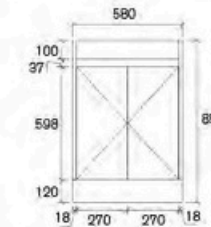

**ASLE-600W**  
Size: 580x450x855mm

**ASLE-750WL-SD**  
Size: 730x450x855mm

**ASLE-750W-SD**  
Size: 730x450x855mm

**ASLE-900WL-SD**  
Selena 900mm Freestanding Vanity

**ASLE-900W-SD**  
Selena 900mm Freestanding Vanity