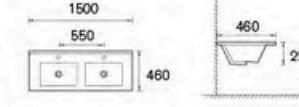

AUM26-1500S-1
Cabinet Basin
Size: 1500x460x220mm