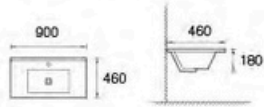

AUV31-900H-1
Cabinet Basin
Size: 900x460x180mm
Bowl Size: 480x280mm