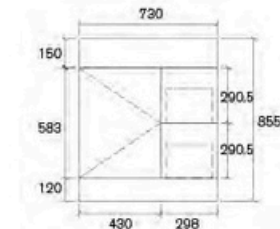

AELIZA-750W-SD
Size: 730x450x855mm