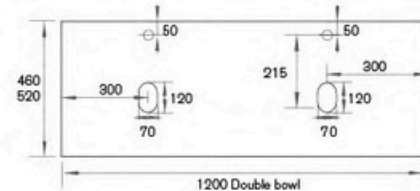

1200 Double bowl