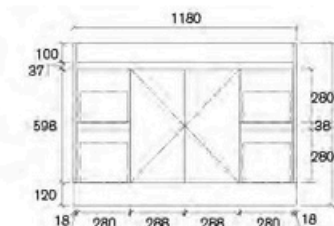

ASLE-1200W-SD
Size: 1180x450x855mm