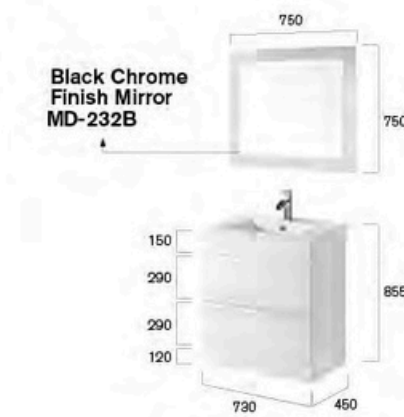

Ceramic Basin Size  
CB-119  
410x410x150mm  
Above counter basin optional

Soft-Closing Drawers Single Drawer

P50-500W

ZARA

P50-500W

ZARA

Vanity Size  
580x450x855mm  
730x450x855mm  
880x450x855mm

Ceramic Basin Size  
600x460x180mm  
750x460x180mm  
900x460x180mm