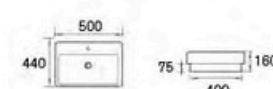

ACB-223
Semi Recessed Basin
Size: 445x445x180mm