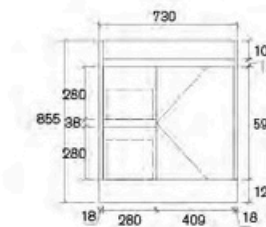

**ASLE-600W**  
Size: 580x450x855mm

**ASLE-750WL-SD**  
Size: 730x450x855mm

**ASLE-750W-SD**  
Size: 730x450x855mm

**ASLE-900WL-SD**  
Selena 900mm Freestanding Vanity

**ASLE-900W-SD**  
Selena 900mm Freestanding Vanity