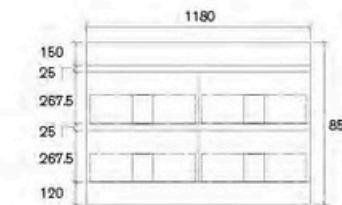

### Top Color Options (Details on Page 89 to Page 94)

**ACV-600W-CM**  
Size: 580x450x855mm

**ACV-750W-CM**  
Size: 730x450x855mm

**ACV-900W-CM**  
Size: 880x450x855mm

**ACV-1200W-CM(SINGLE BOWL)**  
Size: 1180x450x855mm

**ACV-1200WD-CM(DOUBLE BOWL)**  
Size: 1180x450x855mm

**ACV-1500W-CM(SINGLE BOWL)**  
Size: 1480x450x855mm

**ACV-1500WD-CM(DOUBLE BOWL)**  
Size: 1480x450x855mm

**Cabinet:**  
AYK-900WBM-CM Matt Black  
**Vanity Top:**  
BUM26-900-1TH-ST Black Sunny Stone  
**Shaving Cabinet:**  
PSH-9075MB Matt Black