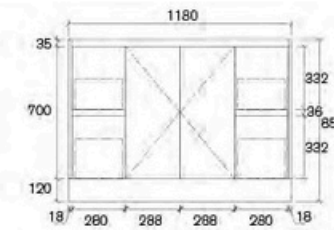

ASY-1200W-SD
Size: 1180x455x855mm