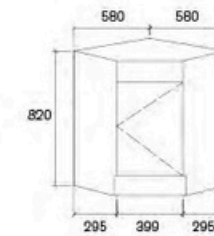

Corner Series

Available in 4 different designs

Matching with Poly Marble or Stone bench with undermount basin
Stylish 2 pack finish with chrome handles
Soft closing doors with LED lighting feature

Cabinet Color Options

Top Color Options (Details on Page 115 to Page 116)

AC6060