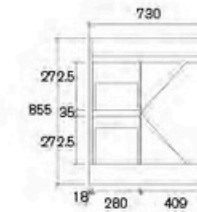

**AQ76-600WM**  
 Size: 580x450x855mm

**AQ76-750WLM-SD**  
 Size: 730x450x855mm

**AQ76-750WM-SD**  
 Size: 730x450x855mm

**AQ76-900WLM-SD**  
 Quinn 900mm Freestanding Vanity

**AQ76-900WM-SD**  
 Quinn 900mm Freestanding Vanity