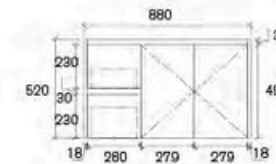

**AL76-750WLS-D**  
Size: 730x455x520mm

**AL76-750W-SD**  
Size: 730x455x520mm

**AL76-900WL-SD**  
Luna 900mm Wall Hung Vanity

**AL76-900W-SD**  
Luna 900mm Wall Hung Vanity

**AL76-1200WD-SD**  
Luna 1200mm Wall Hung Vanity

**AL76-900WL-SD**  
Size: 880x455x520mm

**AL76-900W-SD**  
Size: 880x455x520mm

**AL76-1200WD-SD**  
Size: 1180x455x520mm

**AL76-1200W-SD**  
Luna 1200mm Wall Hung Vanity

**AL76-1500W-SD**  
Luna 1500mm Wall Hung Vanity