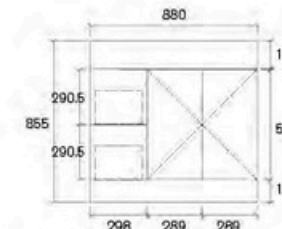

**AELIZA-750WL-SD**  
Size: 730x450x855mm

**AELIZA-750W-SD**  
Size: 730x450x855mm

**AELIZA-900WL-SD**  
Eliza 900mm Wall Hung Vanity

**AELIZA-900W-SD**  
Eliza 900mm Wall Hung Vanity

**AELIZA-1200WD-SD**  
Eliza 1200mm Wall Hung Vanity