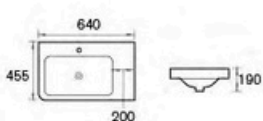

Art Basin  
Size: 510x210x195mm

**ACB-265**

Art Basin  
Size: 460x430x200mm

**ACB-266**

Art Basin  
Size: 640x455x190mm

**ACB-328**

Art Basin  
Size: 460x460x160mm

**ACB-404**