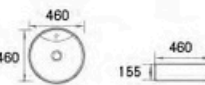

AUB-827
Under Mounted Basin
Inner diameter Size:
395x315x200mm
Outside diameter Size:
445x365x200mm