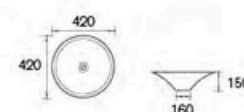

## BASIN AND VANITY TOP

**ACB-119**  
Art Basin  
Size: 410x410x150mm

**ACB-201**  
Art Basin  
Size: 435x435x160mm

**ACB-210**  
Art Basin  
Size: 420x420x150mm

**ACB-214**  
Art Basin  
Size: 430x445x120mm