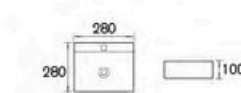

Above Counter Basin

BASIN AND VANITY TOP