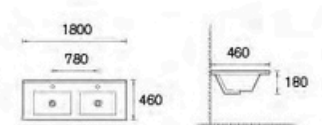

Ceramic Top Series

BASIN AND VANITY TOP