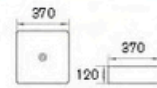

## BASIN AND VANITY TOP

**ACB-125-G**  
Art Basin in Gold  
Size: 370x370x120mm

**ACB-125-MB**  
Art Basin in Matt Black  
Size: 370x370x120mm

**ACB-125-S**  
Art Basin in Silver  
Size: 370x370x120mm

**ACB-126**  
Art Basin in Normal Glaze  
Size: 395x395x150mm