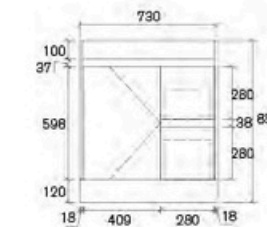

**ASLE-600W**  
Size: 580x450x855mm

**ASLE-750WL-SD**  
Size: 730x450x855mm

**ASLE-750W-SD**  
Size: 730x450x855mm

**ASLE-900WL-SD**  
Selena 900mm Freestanding Vanity

**ASLE-900W-SD**  
Selena 900mm Freestanding Vanity