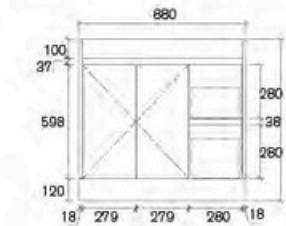

ASLE-900W-SD
Size: 880x450x855mm