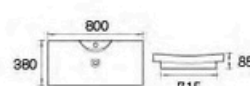

ACB-237
Art Basin
Size: 600x350x275mm