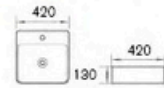

ACB-121-MB
Art Basin in Matt Black
Size: 420x420x130mm