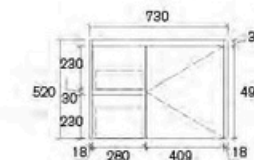

**ASEA-750WL-SD**  
Size: 730x355x520mm

**ASEA-750W-SD**  
Size: 730x355x520mm

**ASEA-900WL-SD**  
Sierra 900mm Wall Hung Vanity

**ASEA-900W-SD**  
Sierra 900mm Wall Hung Vanity

**ASEA-900WL-SD**  
Size: 880x355x520mm