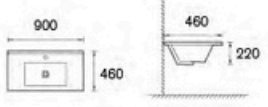

## BASIN AND VANITY TOP

**AUM26-600-1**  
Cabinet Basin  
Size: 600x460x220mm

**AUM26-750-1**  
Cabinet Basin  
Size: 750x460x220mm

**AUM26-1200D-1**  
Cabinet Basin  
Size: 1200x460x220mm

**AUM26-900-1**  
Cabinet Basin  
Size: 900x460x220mm