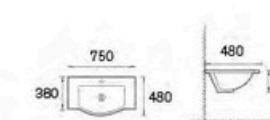

**AUV32-900H-1**

Cabinet Basin  
Size: 900x360x170mm  
Bowl Size: 430x210mm

**AC92-600-1**

Semi Recessed Basin  
Size: 600x480x200mm  
Bowl Size: 470x300mm

**AC92-750-1**

Semi Recessed Basin  
Size: 750x480x200mm  
Bowl Size: 490x300mm