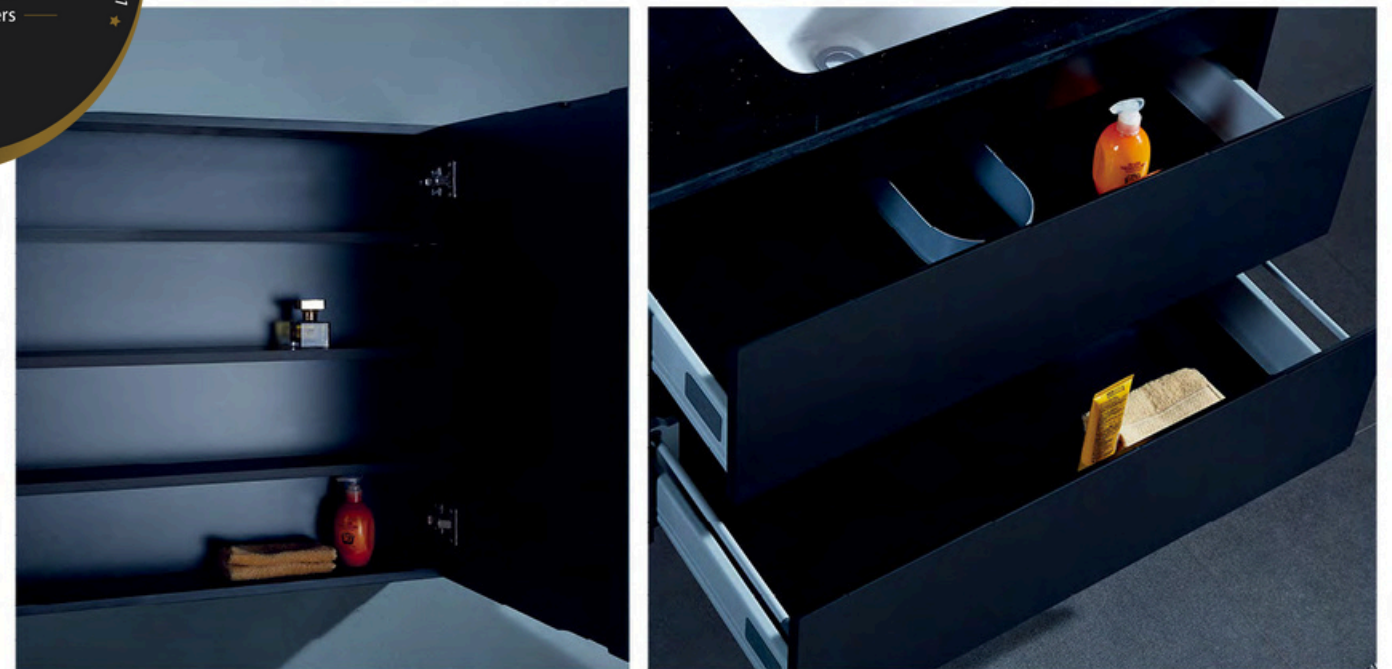

**ACV-1200WD-CM(DOUBLE BOWL)**  
Size: 1180x450x855mm

**ACV-1500W-CM(SINGLE BOWL)**  
Size: 1480x450x855mm

**ACV-1500WD-CM(DOUBLE BOWL)**  
Size: 1480x450x855mm

**Cabinet:**  
AYK-900WBM-CM Matt Black  
**Vanity Top:**  
BUM26-900-1TH-ST Black Sunny Stone  
**Shaving Cabinet:**  
PSH-9075MB Matt Black