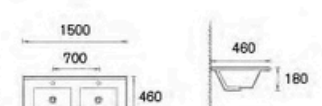

Ceramic Top Series

BASIN AND VANITY TOP