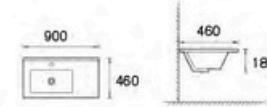

AUV31-900H-1L
Cabinet Basin
Size: 900x460x180mm
Bowl Size: 490x280mm