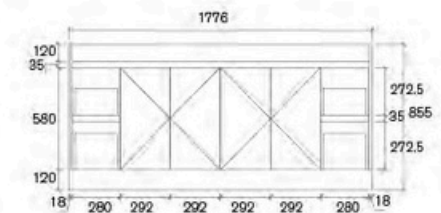

**AQ76-1500WM-SD**  
 Quinn 1500mm Freestanding Vanity

**AQ76-1800WM-SD**  
 Quinn 1800mm Freestanding Vanity

**AQ76-1200WM-SD**  
 Size: 1180x450x855mm

**AQ76-1500WM-SD**  
 Size: 1480x450x855mm

**AQ76-1800WM-SD**  
 Size: 1776x450x855mm