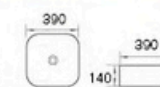

**ACB-123-MW**  
Art Basin in Matt White  
Size: 440x440x100mm

**ACB-121MW**  
Art Basin in Matt White  
Size: 420x420x130mm

**ACB-121-S**  
Art Basin in Silver  
Size: 420x420x130mm

**ACB-124-MB**  
Art Basin in Matt Black  
Size: 390x390x140mm