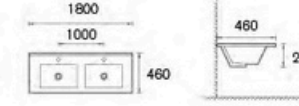

Stone Top Options

BASIN AND VANITY TOP