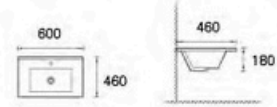

AUV31-600H-1
Cabinet Basin
Size: 600x460x180mm
Bowl Size: 425x280mm