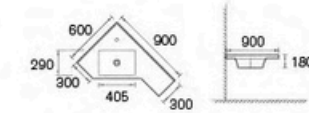

ACN-9060-1
Polymarble Corner Basin
Size: 900x600x180mm