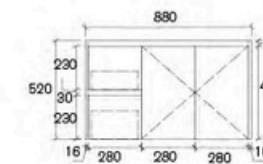

ARYE-900LA2-SD
Size: 880x455x520mm