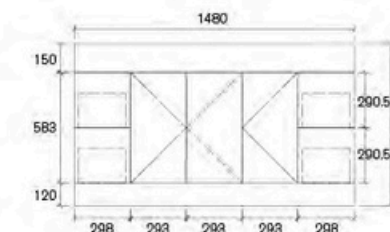

AELIZA-1500W-SD
Size: 1480x450x855mm