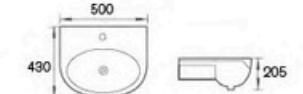

Art Basin  
Size: 450x300x145mm  
Vitreous china

AC15-600

Art Basin  
Size: 600x320x145mm  
Vitreous china

AUV15-410H

Cabinet Basin  
Size: 410x410x180mm  
Bowl Size: 300x270mm

AC50-500

Semi Recessed Basin  
Size: 500x430x205mm