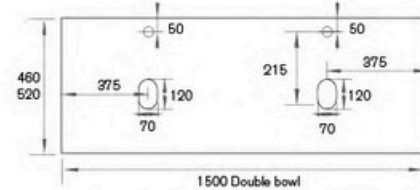

Single bowl standard cutout 460mm/520mm depth

1200 Double bowl

1200 Double bowl

1500 Double bowl

1500 Double bowl

1800 Double bowl

1800 Double bowl

AC15-450