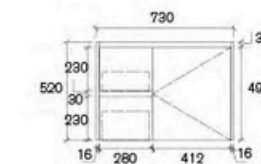

**ARYE-750RA1-SD**  
Royce 750mm Wall Hung Vanity

**ARYE-600A2**  
Size: 580x455x520mm

**ARYE-750LA2-SD**  
Size: 730x455x520mm

**ARYE-750RA1-SD**  
Size: 730x455x520mm

**ARYE-900LA2-SD**  
Royce 900mm Wall Hung Vanity