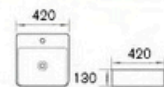

ACB-121-S
Art Basin in Silver
Size: 420x420x130mm