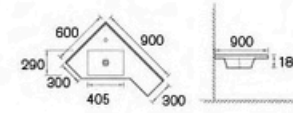

AUM-6060 ST
Under Mounted Corner Sunny Stone Top
Size: 600x600x180mm