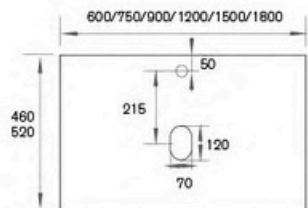

### Top Color Options

Available in 420mm, 460mm and 520mm depth  
Available in pre-drill standard cutout and flat stone with no cutout

No cutout

Pre-drill standard cutout

Single bowl standard cutout 420mm depth