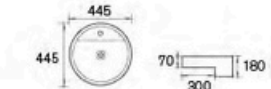

Above Counter Basin

BASIN AND VANITY TOP