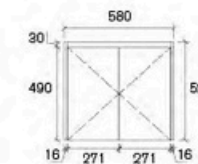

**ARYE-750RA1-SD**  
Royce 750mm Wall Hung Vanity

**ARYE-600A2**  
Size: 580x455x520mm

**ARYE-750LA2-SD**  
Size: 730x455x520mm

**ARYE-750RA1-SD**  
Size: 730x455x520mm

**ARYE-900LA2-SD**  
Royce 900mm Wall Hung Vanity