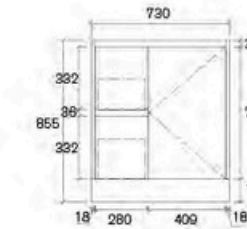

## Top Color Options (Details on Page 89 to Page 94)

**ASY-600W**  
Sammy 600mm Freestanding Vanity

**ASY-750WL-SD**  
Sammy 750mm Freestanding Vanity

**ASY-750W-SD**  
Sammy 750mm Freestanding Vanity

**ASY-600W**  
Size: 580x455x855mm

**ASY-750WL-SD**  
Size: 730x455x855mm

**ASY-750W-SD**  
Size: 730x455x855mm

**ASY-900WL-SD**  
Sammy 900mm Freestanding Vanity

**ASY-900W-SD**  
Sammy 900mm Freestanding Vanity

**ASY-1200WD-SD**  
Sammy 1200mm Freestanding Vanity