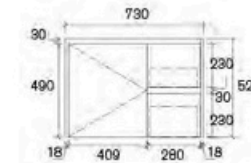

### Top Color Options (Details on Page 89 to Page 94)

**AL76-600W**  
Luna 600mm Wall Hung Vanity

**AL76-750WLS-D**  
Luna 750mm Wall Hung Vanity

**AL76-750W-SD**  
Luna 750mm Wall Hung Vanity

**AL76-600W**  
Size: 580x455x520mm

**AL76-750WLS-D**  
Size: 730x455x520mm

**AL76-750W-SD**  
Size: 730x455x520mm

**AL76-900WL-SD**  
Luna 900mm Wall Hung Vanity

**AL76-900W-SD**  
Luna 900mm Wall Hung Vanity

**AL76-1200WD-SD**  
Luna 1200mm Wall Hung Vanity