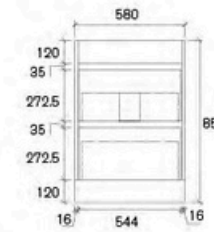

**AL76-900WL-SD**  
Size: 880x455x520mm

**AL76-900W-SD**  
Size: 880x455x520mm

**AL76-1200WD-SD**  
Size: 1180x455x520mm

**AL76-1200W-SD**  
Luna 1200mm Wall Hung Vanity

**AL76-1500W-SD**  
Luna 1500mm Wall Hung Vanity

**AJ04-600A2-SD**  
Size: 580x450x855mm

**AJ04-750A2-SD**  
Size: 730x450x855mm

**AJ04-900A2-SD**  
Size: 880x450x855mm

**AJ04-1200SA2-SD(SINGLE BOWL)**  
Size: 1180x450x855mm

**AJ04-1200DA2-SD(DOUBLE BOWL)**  
Size: 1180x450x855mm