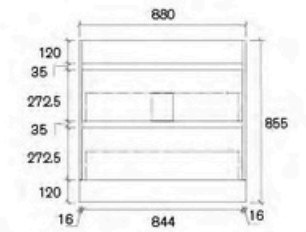

**AL76-900WL-SD**  
Size: 880x455x520mm

**AL76-900W-SD**  
Size: 880x455x520mm

**AL76-1200WD-SD**  
Size: 1180x455x520mm

**AL76-1200W-SD**  
Luna 1200mm Wall Hung Vanity

**AL76-1500W-SD**  
Luna 1500mm Wall Hung Vanity

**AJ04-1200SA2-SD(SINGLE BOWL)**  
**AJ04-1200DA2-SD(DOUBLE BOWL)**  
Jade 1200mm Freestanding Vanity

**AJ04-1500SA2-SD (SINGLE BOWL)**  
**AJ04-1500DA2-SD (DOUBLE BOWL)**  
Jade 1500mm Freestanding Vanity

**AJ04-600A2-SD**  
Size: 580x450x855mm

**AJ04-750A2-SD**  
Size: 730x450x855mm

**AJ04-900A2-SD**  
Size: 880x450x855mm

**AJ04-1200SA2-SD(SINGLE BOWL)**  
Size: 1180x450x855mm

**AJ04-1200DA2-SD(DOUBLE BOWL)**  
Size: 1180x450x855mm