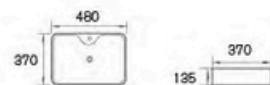

ACB-4615
Under Mounted Basin
Size: 460x460x155mm
Above counter mounting