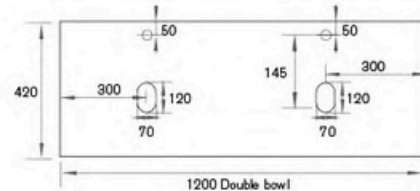

1200 Double bowl