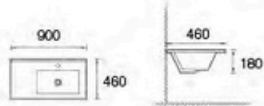

AUV31-1200S-1
Cabinet Basin
Size: 1200x460x180mm
Bowl Size: 510x280mm