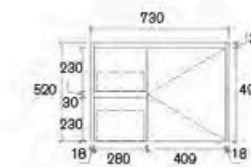

AWIOW-750WL-SD

Size: 730x455x520mm