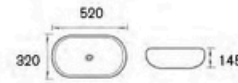

ACB-249
Art Basin
Size: 400x400x130mm