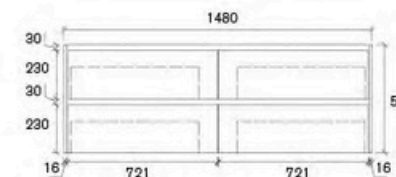

**AMCB04-900A2-SD**  
Mina 900mm Wall Hung Vanity

**AMCB04-600A2-SD**  
Size: 580x455x520mm

**AMCB04-750A1-SD**  
Size: 730x455x520mm

**AMCB04-900A2-SD**  
Size: 880x455x520mm

**AMCB04-1200SA1-SD(SINGLE BOWL)**  
**AMCB04-1200DA1-SD(DOUBLE BOWL)**  
Mina 1200mm Wall Hung Vanity

**AMCB04-1500SA2-SD (SINGLE BOWL)**  
**AMCB04-1500DA2-SD (DOUBLE BOWL)**  
Mina 1500mm Wall Hung Vanity

**AMCB04-1200SA1-SD(SINGLE BOWL)**  
Size: 1180x455x520mm

**AMCB04-1200DA1-SD(DOUBLE BOWL)**  
Size: 1180x455x520mm