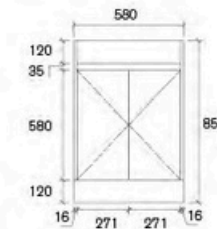

ATB-600A1
Size: 580x450x855mm