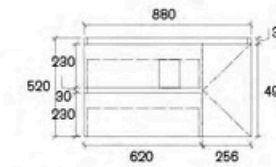

ANICOS-900LA2-SD
Size: 880x455x520mm