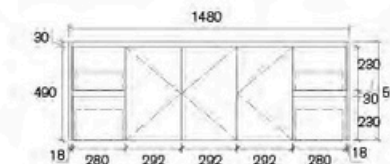

AL76-1500W-SD
Size: 1480x455x520mm