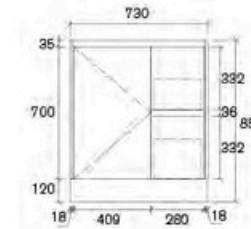

## Top Color Options (Details on Page 89 to Page 94)

**ASY-600W**  
Sammy 600mm Freestanding Vanity

**ASY-750WL-SD**  
Sammy 750mm Freestanding Vanity

**ASY-750W-SD**  
Sammy 750mm Freestanding Vanity

**ASY-600W**  
Size: 580x455x855mm

**ASY-750WL-SD**  
Size: 730x455x855mm

**ASY-750W-SD**  
Size: 730x455x855mm

**ASY-900WL-SD**  
Sammy 900mm Freestanding Vanity

**ASY-900W-SD**  
Sammy 900mm Freestanding Vanity

**ASY-1200WD-SD**  
Sammy 1200mm Freestanding Vanity