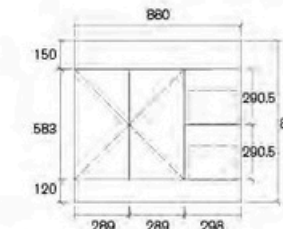

AELIZA-900W-SD
Size: 880x450x855mm