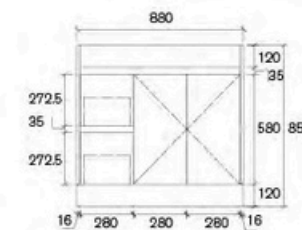

### Top Color Options (Details on Page 89 to Page 94)

White Ceramic    Phoenix Stone    Ava Stone    Esme Stone    Sunny Stone    Black Sunny Stone

**ATB-600A1**  
Size: 580x450x855mm

**ATB-750LA1-SD**  
Size: 730x450x855mm

**ATB-750RA1-SD**  
Size: 730x450x855mm

**ATB-900LA2-SD**  
Size: 880x450x855mm

**ATB-900RA1-SD**  
Size: 880x450x855mm

**ATB-1200LA2-SD**  
Size: 1180x450x855mm

**ATB-1200RA2-SD**  
Size: 1180x450x855mm

**ATB-1500SA2-SD**  
Size: 1480x450x855mm