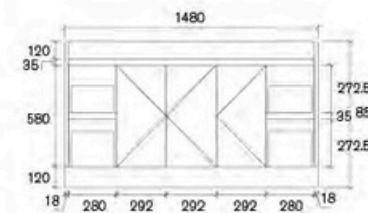

AQ76-1500WM-SD
Size: 1480x450x855mm