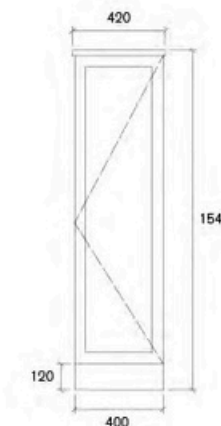

### Cabinet Color Options

ASK16ADW

ASK16A

ASK6B

ASK7B

ASK48B

**ASK16ADW**  
Size: 400x400x1345mm

**ASK16A**  
Size: 420x400x1545mm