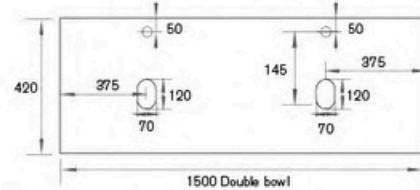

1500 Double bowl