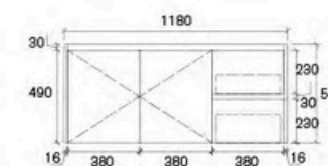

**ARYE-900RA2-SD**  
Royce 900mm Wall Hung Vanity

**ARYE-1200LA2-SD**  
Royce 1200mm Wall Hung Vanity

**ARYE-900LA2-SD**  
Size: 880x455x520mm

**ARYE-900RA2-SD**  
Size: 880x455x520mm

**ARYE-1200LA2-SD**  
Size: 1180x455x520mm

**ARYE-1200RA1-SD**  
Royce 1200mm Wall Hung Vanity

**ARYE-1500SA2-SD (SINGLE BOWL)**  
**ARYE-1500DA2-SD (DOUBLE BOWL)**  
Royce 1500mm Wall Hung Vanity

**ARYE-1200RA1-SD**  
Size: 1180x455x520mm

**ARYE-1500SA2-SD (SINGLE BOWL)**  
**ARYE-1500DA2-SD (DOUBLE BOWL)**  
Size: 1480x455x520mm