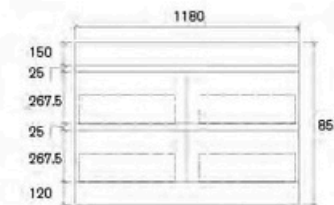

### Top Color Options (Details on Page 89 to Page 94)

**ACV-600W-CM**  
Size: 580x450x855mm

**ACV-750W-CM**  
Size: 730x450x855mm

**ACV-900W-CM**  
Size: 880x450x855mm

**ACV-1200W-CM(SINGLE BOWL)**  
Size: 1180x450x855mm

**ACV-1200WD-CM(DOUBLE BOWL)**  
Size: 1180x450x855mm

**ACV-1500W-CM(SINGLE BOWL)**  
Size: 1480x450x855mm

**ACV-1500WD-CM(DOUBLE BOWL)**  
Size: 1480x450x855mm

**Cabinet:**  
AYK-900WBM-CM Matt Black  
**Vanity Top:**  
BUM26-900-1TH-ST Black Sunny Stone  
**Shaving Cabinet:**  
PSH-9075MB Matt Black