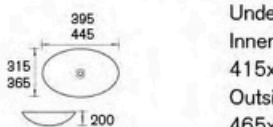

AUB-829
Under Mounted Basin
Inner diameter Size:
415x335x190mm
Outside diameter Size:
465x385x190mm