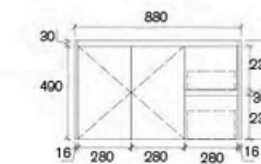

ARYE-900RA2-SD
Size: 880x455x520mm