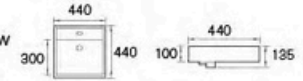

## BASIN AND VANITY TOP

**ACB-128**  
Art Basin in Normal Glaze  
Size: 360x360x120mm

**ACB-128-MB**  
Art Basin in Matt Black  
Size: 360x360x120mm

**ACB-5040**  
Art Basin  
Size: 500x400x150mm

**ACB-1940/F**  
Art Basin With Over Flow  
Size: 440x440x120mm