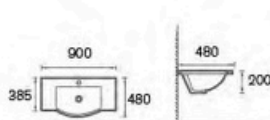

AC92-900-1

Semi Recessed Basin
Size: 900x480x200mm
Bowl Size: 590x300mm