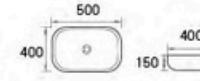

## BASIN AND VANITY TOP

**ACB-128**  
Art Basin in Normal Glaze  
Size: 360x360x120mm

**ACB-128-MB**  
Art Basin in Matt Black  
Size: 360x360x120mm

**ACB-5040**  
Art Basin  
Size: 500x400x150mm

**ACB-1940/F**  
Art Basin With Over Flow  
Size: 440x440x120mm