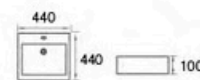

ACB-194
Art Basin
Size: 440x440x100mm