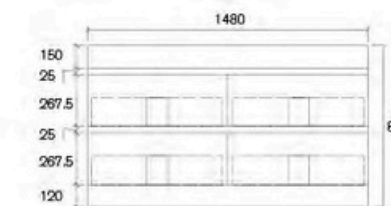

### Top Color Options (Details on Page 89 to Page 94)

**ACV-600W-CM**  
Size: 580x450x855mm

**ACV-750W-CM**  
Size: 730x450x855mm

**ACV-900W-CM**  
Size: 880x450x855mm

**ACV-1200W-CM(SINGLE BOWL)**  
Size: 1180x450x855mm

**ACV-1200WD-CM(DOUBLE BOWL)**  
Size: 1180x450x855mm

**ACV-1500W-CM(SINGLE BOWL)**  
Size: 1480x450x855mm

**ACV-1500WD-CM(DOUBLE BOWL)**  
Size: 1480x450x855mm

**Cabinet:**  
AYK-900WBM-CM Matt Black  
**Vanity Top:**  
BUM26-900-1TH-ST Black Sunny Stone  
**Shaving Cabinet:**  
PSH-9075MB Matt Black