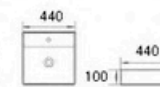

**ACB-122-MW**  
Art Basin in Matt White  
Size: 500x420x130mm

**ACB-121-MG**  
Art Basin in Matt Gold  
Size: 420x420x130mm

**ACB-121MS**  
Art Basin in Matt Silver  
Size: 420x420x130mm

**ACB-123-MB**  
Art Basin in Matt Black  
Size: 440x440x100mm