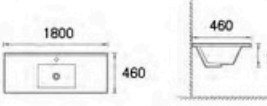

**AUM26-1200S-1**  
Cabinet Basin  
Size: 1200x460x220mm

**AUM26-1500D-1**  
Cabinet Basin  
Size: 1500x460x220mm

**AUM26-1500S-1**  
Cabinet Basin  
Size: 1500x460x220mm

**AUM26-1800S-1**  
Cabinet Basin  
Size: 1800x460x220mm