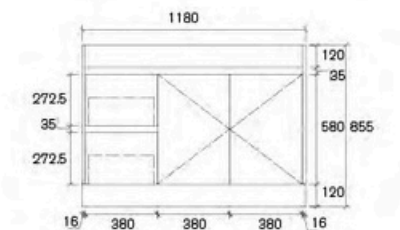

### Top Color Options (Details on Page 89 to Page 94)

White Ceramic    Phoenix Stone    Ava Stone    Esme Stone    Sunny Stone    Black Sunny Stone

**ATB-600A1**  
Size: 580x450x855mm

**ATB-750LA1-SD**  
Size: 730x450x855mm

**ATB-750RA1-SD**  
Size: 730x450x855mm

**ATB-900LA2-SD**  
Size: 880x450x855mm

**ATB-900RA1-SD**  
Size: 880x450x855mm

**ATB-1200LA2-SD**  
Size: 1180x450x855mm

**ATB-1200RA2-SD**  
Size: 1180x450x855mm

**ATB-1500SA2-SD**  
Size: 1480x450x855mm