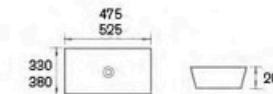

AUB-826
Under Mounted Basin
Inner diameter Size:
425x305x210mm
Outside diameter Size:
465x345x210mm