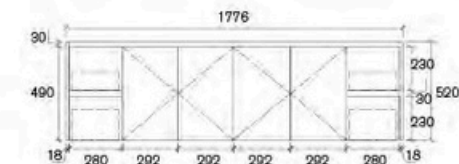

AL76-1800W-SD
Size: 1776x455x520mm