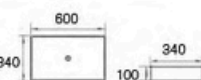

ACB-194NoTH
Art Basin
Size: 440x440x100mm