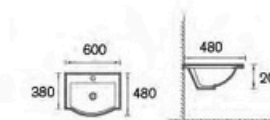

AC92-600-1

Semi Recessed Basin
Size: 600x480x200mm
Bowl Size: 470x300mm