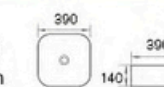

Colored Ceramic Basin

BASIN AND VANITY TOP