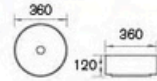

ACB-128-MB
Art Basin in Matt Black
Size: 360x360x120mm