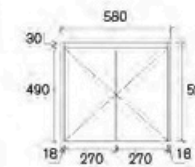

Top Color Options (Details on Page 89 to Page 94)

AWIOW-600W

Size: 580x455x520mm