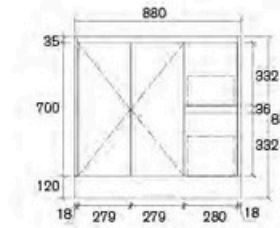

**ASY-750WL-SD**  
Size: 730x455x855mm

**ASY-750W-SD**  
Size: 730x455x855mm

**ASY-900WL-SD**  
Sammy 900mm Freestanding Vanity

**ASY-900W-SD**  
Sammy 900mm Freestanding Vanity

**ASY-1200WD-SD**  
Sammy 1200mm Freestanding Vanity

**ASY-900WL-SD**  
Size: 880x455x855mm

**ASY-900W-SD**  
Size: 880x455x855mm

**ASY-1200WD-SD**  
Size: 1180x455x855mm

**ASY-1200W-SD**  
Sammy 1200mm Freestanding Vanity

**ASY-1500W-SD**  
Sammy 1500mm Freestanding Vanity