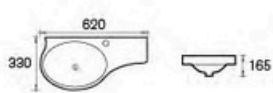

ACB-245
Art Basin
Size: 350x300x130mm