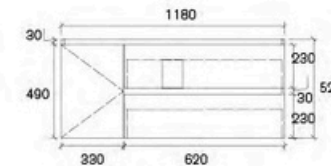

**ANICOS-1200SA1-SD**  
 Size: 1180x455x520mm

**ANICOS-1500SA1-SD (SINGLE BOWL)**  
 Size: 1480x455x520mm