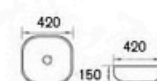

ACB-3712
Art Basin
Size: 370x370x120mm