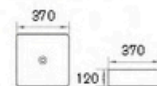

ACB-126-MB
Art Basin in Matt Black
Size: 395x395x150mm