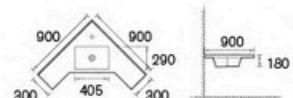

AUM-9060 ST
Under Mounted Corner Sunny Stone Top
Size: 900x600x180mm