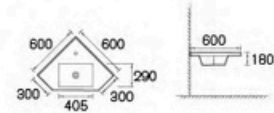

ACN-6090-1
Polymarble Corner Basin
Size: 600x900x180mm