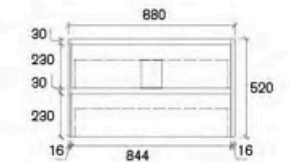

**AMCB04-900A2-SD**  
Mina 900mm Wall Hung Vanity

**AMCB04-600A2-SD**  
Size: 580x455x520mm

**AMCB04-750A1-SD**  
Size: 730x455x520mm

**AMCB04-900A2-SD**  
Size: 880x455x520mm

**AMCB04-1200SA1-SD(SINGLE BOWL)**  
**AMCB04-1200DA1-SD(DOUBLE BOWL)**  
Mina 1200mm Wall Hung Vanity