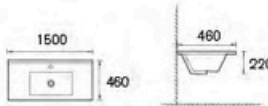

AUM26-1800S-1
Cabinet Basin
Size: 1800x460x220mm