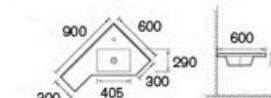

AUM-9090 ST
Under Mounted Corner Sunny Stone Top
Size: 900x900x180mm