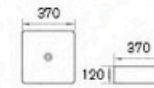

## BASIN AND VANITY TOP

**ACB-125-G**  
Art Basin in Gold  
Size: 370x370x120mm

**ACB-125-MB**  
Art Basin in Matt Black  
Size: 370x370x120mm

**ACB-125-S**  
Art Basin in Silver  
Size: 370x370x120mm

**ACB-126**  
Art Basin in Normal Glaze  
Size: 395x395x150mm