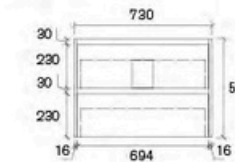

**AMCB04-900A2-SD**  
Mina 900mm Wall Hung Vanity

**AMCB04-600A2-SD**  
Size: 580x455x520mm

**AMCB04-750A1-SD**  
Size: 730x455x520mm

**AMCB04-900A2-SD**  
Size: 880x455x520mm

**AMCB04-1200SA1-SD(SINGLE BOWL)**  
**AMCB04-1200DA1-SD(DOUBLE BOWL)**  
Mina 1200mm Wall Hung Vanity