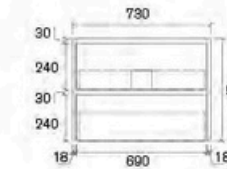

### Top Color Options (Details on Page 89 to Page 94)

**AYK-600W-CM**  
Yoko 600mm Wall Hung Vanity

**AYK-750W-CM**  
Yoko 750mm Wall Hung Vanity

**AYK-900W-CM**  
Yoko 900mm Wall Hung Vanity

**AYK-600W-CM**  
Size: 580x455x540mm

**AYK-1500W-CM (SINGLE BOWL)**  
Size: 1480x455x540mm

**AYK-1500WD-CM (DOUBLE BOWL)**  
Size: 1480x455x540mm