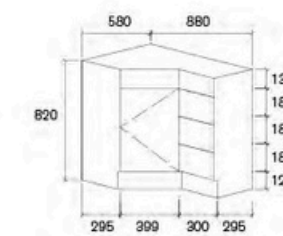

Corner Series

Available in 4 different designs

Matching with Poly Marble or Stone bench with undermount basin
Stylish 2 pack finish with chrome handles
Soft closing doors with LED lighting feature

Cabinet Color Options

Top Color Options (Details on Page 115 to Page 116)

AC6090