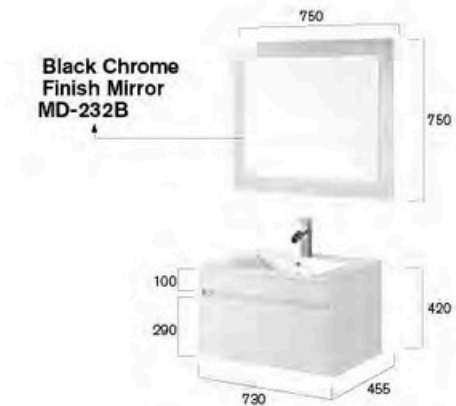

# Grace / Meko / Liano Series

VANITIES

ZARA-1200

GRACE

Black Chrome Finish Mirror MD-232B

ZARA-1200

<b>Vanity Size</b> 1180x450x855mm	<b>Ceramic Basin Size</b> 1200x460x180mm
<b>4 Drawers</b>	

Black Chrome Finish Mirror MD-232B