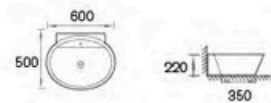

Art Basin
Size: 600x500x220mm

ACB-264