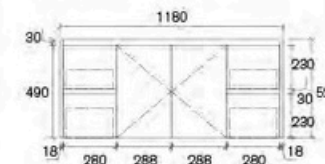

AL76-1200W-SD
Size: 1180x455x520mm