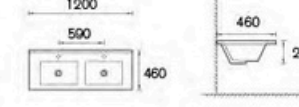

## BASIN AND VANITY TOP

**AUM26-600-1**  
Cabinet Basin  
Size: 600x460x220mm

**AUM26-750-1**  
Cabinet Basin  
Size: 750x460x220mm

**AUM26-1200D-1**  
Cabinet Basin  
Size: 1200x460x220mm

**AUM26-900-1**  
Cabinet Basin  
Size: 900x460x220mm