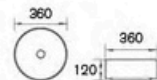

ACB-129-MB
Art Basin in Matt Black
Size: 600x340x110mm