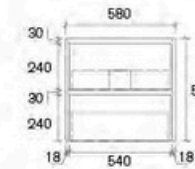

### Top Color Options (Details on Page 89 to Page 94)

**AYK-600W-CM**  
Yoko 600mm Wall Hung Vanity

**AYK-750W-CM**  
Yoko 750mm Wall Hung Vanity

**AYK-900W-CM**  
Yoko 900mm Wall Hung Vanity

**AYK-600W-CM**  
Size: 580x455x540mm

**AYK-1500W-CM (SINGLE BOWL)**  
Size: 1480x455x540mm

**AYK-1500WD-CM (DOUBLE BOWL)**  
Size: 1480x455x540mm