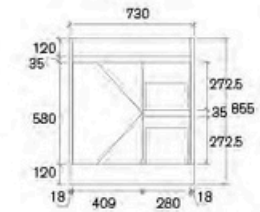

**AQ76-600WM**  
 Size: 580x450x855mm

**AQ76-750WLM-SD**  
 Size: 730x450x855mm

**AQ76-750WM-SD**  
 Size: 730x450x855mm

**AQ76-900WLM-SD**  
 Quinn 900mm Freestanding Vanity

**AQ76-900WM-SD**  
 Quinn 900mm Freestanding Vanity