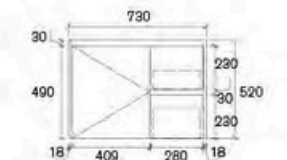

ASEA-750W-SD
Size: 730x355x520mm