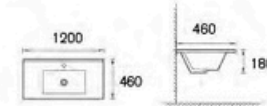

AUV31-1200D-1
Cabinet Basin
Size: 1200x460x180mm
Bowl Size: 420x270mm