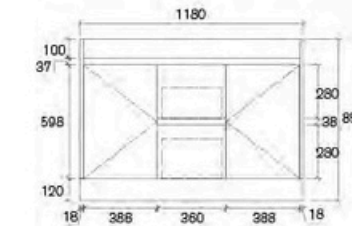

ASLE-1200WD-SD
Size: 1180x450x855mm