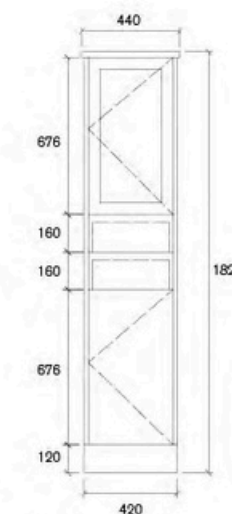

ASK48B
Size: 440x425x1825mm