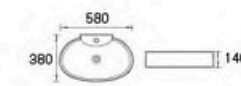

**ACB-233**  
Art Basin  
Size: 580x430x140mm

**ACB-234**  
Art Basin  
Size: 525x360x120mm

**ACB-242**  
Art Basin  
Size: 475x350x140mm

**ACB-243**  
Art Basin  
Size: 475x340x140mm

**ACB-235**  
Art Basin  
Size: 510x430x175mm