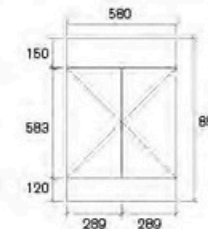

### Top Color Options (Details on Page 89 to Page 94)

**AELIZA-600W**  
Eliza 600mm Wall Hung Vanity

**AELIZA-750WL-SD**  
Eliza 750mm Wall Hung Vanity

**AELIZA-750W-SD**  
Eliza 750mm Wall Hung Vanity

**AELIZA-600W**  
Size: 580x450x855mm