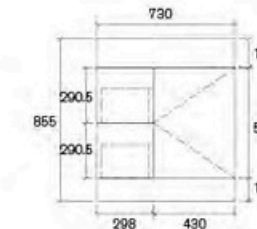

### Top Color Options (Details on Page 89 to Page 94)

**AELIZA-600W**  
Eliza 600mm Wall Hung Vanity

**AELIZA-750WL-SD**  
Eliza 750mm Wall Hung Vanity

**AELIZA-750W-SD**  
Eliza 750mm Wall Hung Vanity

**AELIZA-600W**  
Size: 580x450x855mm