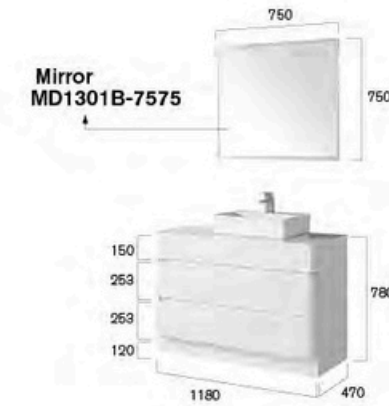

## VANITIES

**ASK17-1800W-D**  
Delta Series  
ASH17 Legs  
ASK17 Kicker

**AMOR**

**ASK17-1800W-D**

**AMOR**

**Vanity Size**  
580x470x780mm  
730x470x780mm  
880x470x780mm  
1180x470x780mm

**Ceramic Basin Size**  
**CB-234**  
525x360x120mm  
Above Counter Basin Optional  
**Soft-Closing Drawers**