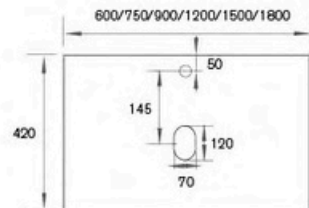

### Top Color Options

Available in 420mm, 460mm and 520mm depth  
Available in pre-drill standard cutout and flat stone with no cutout

No cutout

Pre-drill standard cutout

Single bowl standard cutout 420mm depth