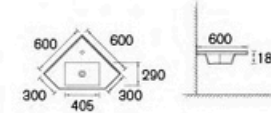

## Top Color Options

**ACN-6060-1**  
Polymarble Corner Basin  
Size: 600x600x180mm

**ACN-6090-1**  
Polymarble Corner Basin  
Size: 600x900x180mm

**AUM-6060 ST**  
Under Mounted Corner Sunny Stone Top  
Size: 600x600x180mm