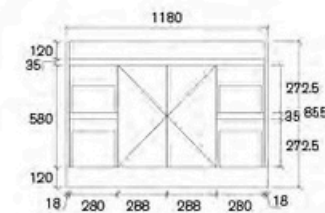

AQ76-1200WM-SD
Size: 1180x450x855mm