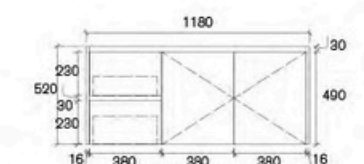

**ARYE-900RA2-SD**  
Royce 900mm Wall Hung Vanity

**ARYE-1200LA2-SD**  
Royce 1200mm Wall Hung Vanity

**ARYE-900LA2-SD**  
Size: 880x455x520mm

**ARYE-900RA2-SD**  
Size: 880x455x520mm

**ARYE-1200LA2-SD**  
Size: 1180x455x520mm

**ARYE-1200RA1-SD**  
Royce 1200mm Wall Hung Vanity

**ARYE-1500SA2-SD (SINGLE BOWL)**  
**ARYE-1500DA2-SD (DOUBLE BOWL)**  
Royce 1500mm Wall Hung Vanity

**ARYE-1200RA1-SD**  
Size: 1180x455x520mm

**ARYE-1500SA2-SD (SINGLE BOWL)**  
**ARYE-1500DA2-SD (DOUBLE BOWL)**  
Size: 1480x455x520mm