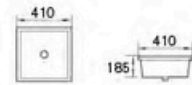

ASI-510400
Under Counter Basin
Size: 510x400x180mm
12L Capacity