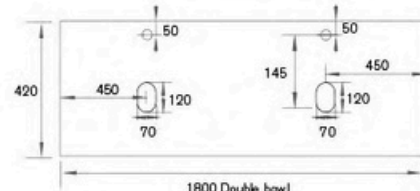

Single bowl standard cutout 460mm/520mm depth

1200 Double bowl

1200 Double bowl

1500 Double bowl

1500 Double bowl

1800 Double bowl

1800 Double bowl

AC15-450