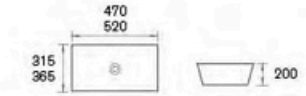

**AUB-824**  
Under Mounted Basin  
Inner diameter Size:  
470x315x200mm  
Outside diameter Size:  
520x365x200mm

**AIB-059B**  
Drop in Basin  
Size: 550x430x210mm

**AUB-040B**  
Under Mounted Basin  
Size: 430x435x180mm