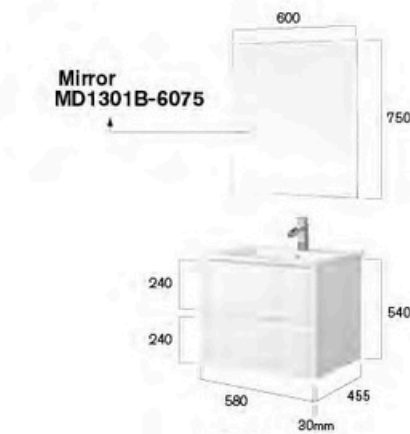

GRACE

<b>Vanity Size</b> 580x455x420mm 730x455x420mm 880x455x420mm	<b>Ceramic Basin Size</b> 600x460x180mm 750x460x180mm 900x460x180mm
<b>Soft-Closing Drawers</b>	

MEKO

LIANO

Black Chrome Finish Mirror MD-232B

MEKO

<b>Vanity Size</b> 580x455x420mm 730x455x420mm 880x455x420mm	<b>Ceramic Basin Size</b> 600x460x180mm 750x460x180mm 900x460x180mm
<b>Soft-Closing Drawers</b>	

Mirror MD1301B-6075

LIANO

<b>Vanity Size</b> 580x455x540mm 730x455x540mm 880x455x540mm	<b>Display Top UV31 Ceramic Basin Size</b> 600x460x180mm 750x460x180mm 900x460x180mm
<b>Soft-Closing Drawers</b>	