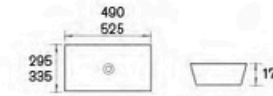

## BASIN AND VANITY TOP

**ASI-410410**  
Under Counter Basin  
Size: 410x410x185mm  
12L Capacity

**ASI-510400**  
Under Counter Basin  
Size: 510x400x180mm  
12L Capacity

**AUB-823**  
Under Mounted Basin  
Inner diameter Size:  
490x295x175mm  
Outside diameter Size:  
525x335x175mm