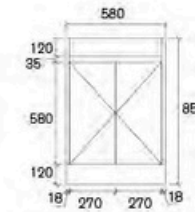

**AQ76-600WM**  
 Size: 580x450x855mm

**AQ76-750WLM-SD**  
 Size: 730x450x855mm

**AQ76-750WM-SD**  
 Size: 730x450x855mm

**AQ76-900WLM-SD**  
 Quinn 900mm Freestanding Vanity

**AQ76-900WM-SD**  
 Quinn 900mm Freestanding Vanity