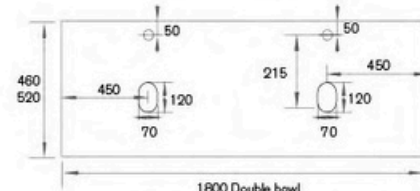

Single bowl standard cutout 460mm/520mm depth

1200 Double bowl

1200 Double bowl

1500 Double bowl

1500 Double bowl

1800 Double bowl

1800 Double bowl

AC15-450