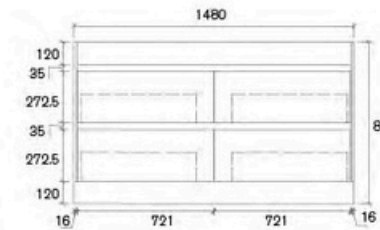

**AJ04-600A2-SD**  
Size: 580x450x855mm

**AJ04-750A2-SD**  
Size: 730x450x855mm

**AJ04-900A2-SD**  
Size: 880x450x855mm

**AJ04-1200SA2-SD(SINGLE BOWL)**  
Size: 1180x450x855mm

**AJ04-1200DA2-SD(DOUBLE BOWL)**  
Size: 1180x450x855mm

**AJ04-1500SA2-SD (SINGLE BOWL)**  
Size: 1480x450x855mm

**AJ04-1500DA2-SD (DOUBLE BOWL)**  
Size: 1480x450x855mm

**Cabinet:**  
AMCB04-1200SA2-SD Antico Oak Silk

**Vanity Top:**  
UV31-1200S-1TH Ceramic