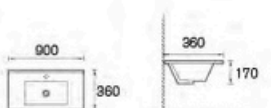

AUV32-900H-1

Cabinet Basin
Size: 900x360x170mm
Bowl Size: 430x210mm