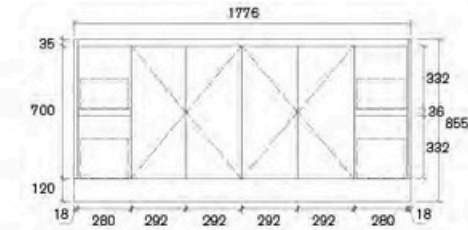

ASY-1800W-SD
Size: 1776x455x855mm