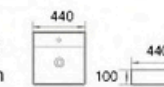

ACB-121MW
Art Basin in Matt White
Size: 420x420x130mm