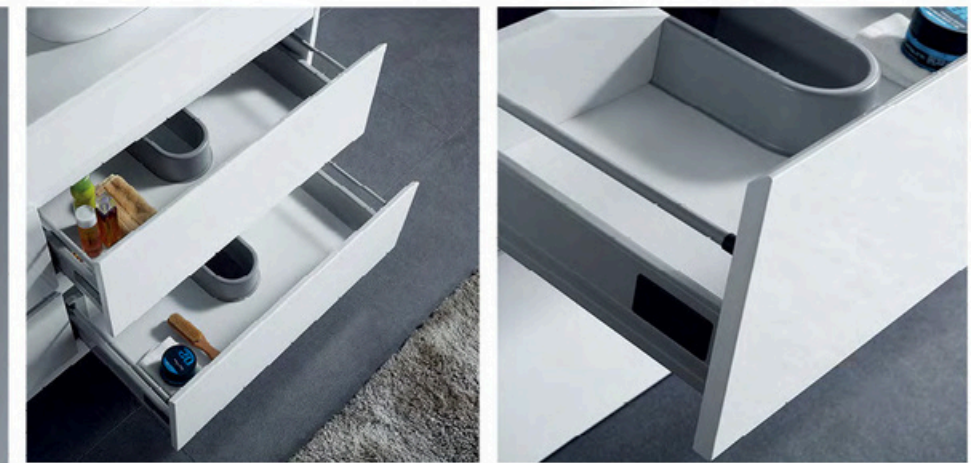

## Overall 460mm Depth Freestanding Vanity

Stylish 2 pack finish with either Gloss or Matt Finish

Premium Soft closing drawers

Double bowl option available for size 1200mm and 1500mm

Available in **MDF** or **PVC**