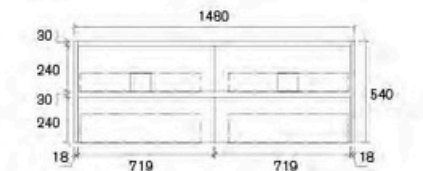

**AYK-750W-CM**  
Size: 730x455x540mm

**AYK-900W-CM**  
Size: 880x455x540mm

**AYK-1200W-CM**  
Yoko 1200mm Wall Hung Vanity

**AYK-1200W-CM**  
Size: 1180x455x540mm

**AYK-1500W-CM(SINGLE BOWL)**  
**AYK-1500WD-CM(DOUBLE BOWL)**  
Yoko 1500mm Wall Hung Vanity

**AYK-1500W-CM (SINGLE BOWL)**  
Size: 1480x455x540mm

**AYK-1500WD-CM (DOUBLE BOWL)**  
Size: 1480x455x540mm