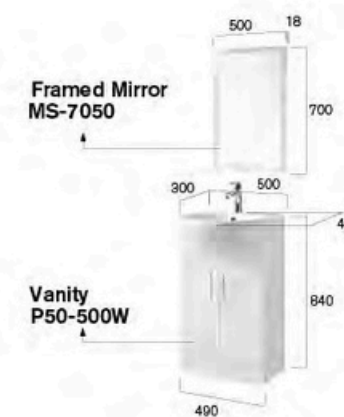

Ceramic Basin Size  
CB-119  
410x410x150mm  
Above counter basin optional

Soft-Closing Drawers Single Drawer

P50-500W

ZARA

P50-500W

ZARA

Vanity Size  
580x450x855mm  
730x450x855mm  
880x450x855mm

Ceramic Basin Size  
600x460x180mm  
750x460x180mm  
900x460x180mm