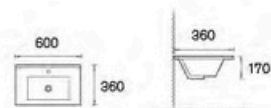

AUV32-600H-1

Cabinet Basin
Size: 600x360x170mm
Bowl Size: 430x210mm