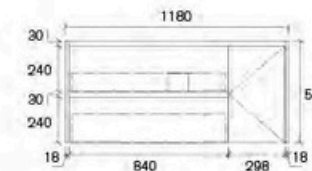

AYK-1200W-CM
Size: 1180x455x540mm