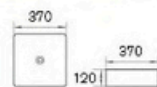

ACB-125-MX
Art Basin in Matt Brass
Size: 370x370x120mm