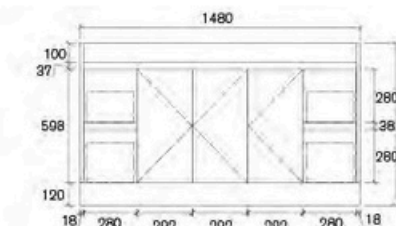

ASLE-1500W-SD
Size: 1480x450x855mm