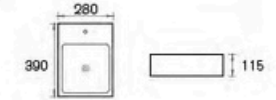

Art Basin
Size: 390x285x115mm

ACB-262