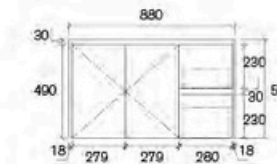

### Top Color Options (Details on Page 89 to Page 94)

**AL76-600W**  
Luna 600mm Wall Hung Vanity

**AL76-750WLS-D**  
Luna 750mm Wall Hung Vanity

**AL76-750W-SD**  
Luna 750mm Wall Hung Vanity

**AL76-600W**  
Size: 580x455x520mm

**AL76-750WLS-D**  
Size: 730x455x520mm

**AL76-750W-SD**  
Size: 730x455x520mm

**AL76-900WL-SD**  
Luna 900mm Wall Hung Vanity

**AL76-900W-SD**  
Luna 900mm Wall Hung Vanity

**AL76-1200WD-SD**  
Luna 1200mm Wall Hung Vanity

**AL76-900WL-SD**  
Size: 880x455x520mm

**AL76-900W-SD**  
Size: 880x455x520mm

**AL76-1200WD-SD**  
Size: 1180x455x520mm

**AL76-1200W-SD**  
Luna 1200mm Wall Hung Vanity

**AL76-1500W-SD**  
Luna 1500mm Wall Hung Vanity