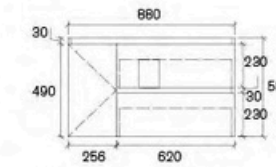

ANICOS-900RA2-SD
Size: 880x455x520mm