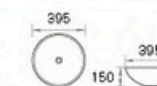

**ACB-125-MG**  
Art Basin in Matt Gold  
Size: 370x370x120mm

**ACB-125-MS**  
Art Basin in Matt Silver  
Size: 370x370x120mm

**ACB-126-MB**  
Art Basin in Matt Black  
Size: 395x395x150mm

**ACB-126-MW**  
Art Basin in Matt White  
Size: 395x395x150mm