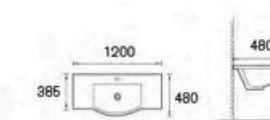

AC92-1200-1

Semi Recessed Basin
Size: 1200x480x200mm
Bowl Size: 490x300mm