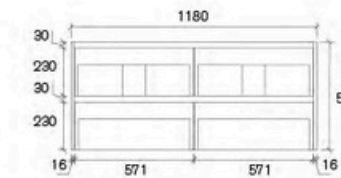

**AMCB04-900A2-SD**  
Mina 900mm Wall Hung Vanity

**AMCB04-600A2-SD**  
Size: 580x455x520mm

**AMCB04-750A1-SD**  
Size: 730x455x520mm

**AMCB04-900A2-SD**  
Size: 880x455x520mm

**AMCB04-1200SA1-SD(SINGLE BOWL)**  
**AMCB04-1200DA1-SD(DOUBLE BOWL)**  
Mina 1200mm Wall Hung Vanity

**AMCB04-1500SA2-SD (SINGLE BOWL)**  
**AMCB04-1500DA2-SD (DOUBLE BOWL)**  
Mina 1500mm Wall Hung Vanity

**AMCB04-1200SA1-SD(SINGLE BOWL)**  
Size: 1180x455x520mm

**AMCB04-1200DA1-SD(DOUBLE BOWL)**  
Size: 1180x455x520mm