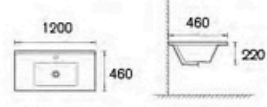

AUM26-1500D-1
Cabinet Basin
Size: 1500x460x220mm