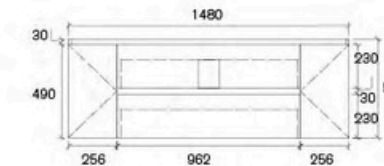

**ANICOS-1200SA1-SD**  
 Size: 1180x455x520mm

**ANICOS-1500SA1-SD (SINGLE BOWL)**  
 Size: 1480x455x520mm