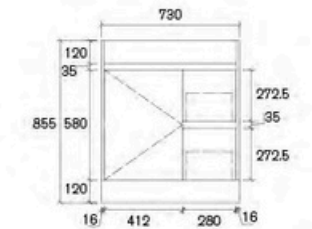

### Top Color Options (Details on Page 89 to Page 94)

White Ceramic    Phoenix Stone    Ava Stone    Esme Stone    Sunny Stone    Black Sunny Stone

**ATB-600A1**  
Size: 580x450x855mm

**ATB-750LA1-SD**  
Size: 730x450x855mm

**ATB-750RA1-SD**  
Size: 730x450x855mm

**ATB-900LA2-SD**  
Size: 880x450x855mm

**ATB-900RA1-SD**  
Size: 880x450x855mm

**ATB-1200LA2-SD**  
Size: 1180x450x855mm

**ATB-1200RA2-SD**  
Size: 1180x450x855mm

**ATB-1500SA2-SD**  
Size: 1480x450x855mm