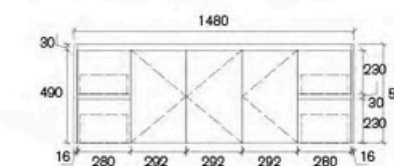

ARYE-1500SA2-SD (SINGLE BOWL)
ARYE-1500DA2-SD (DOUBLE BOWL)
Size: 1480x455x520mm