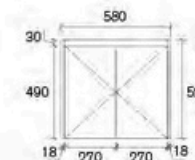

### Top Color Options (Details on Page 95)

White Ceramic

**ASEA-600W**  
Sierra 600mm Wall Hung Vanity

**ASEA-750WL-SD**  
Sierra 750mm Wall Hung Vanity

**ASEA-750W-SD**  
Sierra 750mm Wall Hung Vanity

**ASEA-600W**  
Size: 580x355x520mm

**ASEA-750WL-SD**  
Size: 730x355x520mm

**ASEA-750W-SD**  
Size: 730x355x520mm

**ASEA-900WL-SD**  
Sierra 900mm Wall Hung Vanity

**ASEA-900W-SD**  
Sierra 900mm Wall Hung Vanity

**ASEA-900WL-SD**  
Size: 880x355x520mm