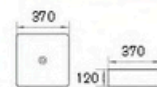

ACB-127-MB
Art Basin in Matt Black
Size: 490x310x150mm