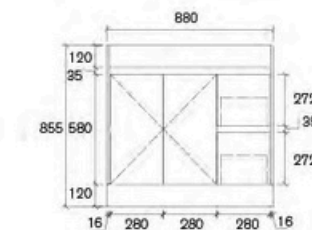

### Top Color Options (Details on Page 89 to Page 94)

White Ceramic    Phoenix Stone    Ava Stone    Esme Stone    Sunny Stone    Black Sunny Stone

**ATB-600A1**  
Size: 580x450x855mm

**ATB-750LA1-SD**  
Size: 730x450x855mm

**ATB-750RA1-SD**  
Size: 730x450x855mm

**ATB-900LA2-SD**  
Size: 880x450x855mm

**ATB-900RA1-SD**  
Size: 880x450x855mm

**ATB-1200LA2-SD**  
Size: 1180x450x855mm

**ATB-1200RA2-SD**  
Size: 1180x450x855mm

**ATB-1500SA2-SD**  
Size: 1480x450x855mm