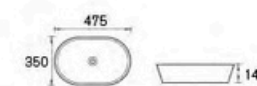

ACB-243
Art Basin
Size: 475x340x140mm