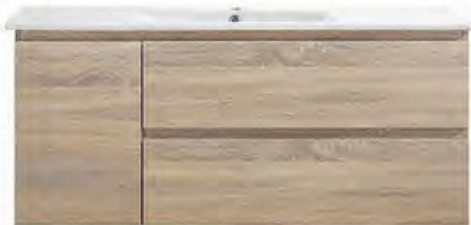

**ANICOS-900LA2-SD**  
 Size: 880x455x520mm

**ANICOS-900RA2-SD**  
 Size: 880x455x520mm

**ANICOS-1200SA1-SD**  
 Nico 1200mm Wall Hung Vanity

**ANICOS-1500SA1-SD (SINGLE BOWL)**  
 Nico 1500mm Wall Hung Vanity