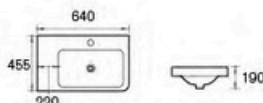

Art Basin  
Size: 390x285x115mm

**ACB-262**

Art Basin  
Size: 600x500x220mm

**ACB-264**

Art Basin  
Size: 640x455x190mm

**ACB-299**

Art Basin  
Size: 485x450x125mm

**ACB-303**