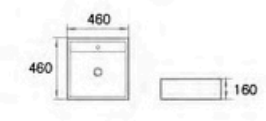

Art Basin  
Size: 510x210x195mm

**ACB-265**

Art Basin  
Size: 460x430x200mm

**ACB-266**

Art Basin  
Size: 640x455x190mm

**ACB-328**

Art Basin  
Size: 460x460x160mm

**ACB-404**