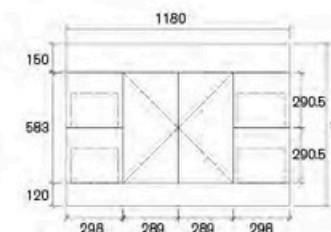

AELIZA-1200W-SD
Size: 1180x450x855mm