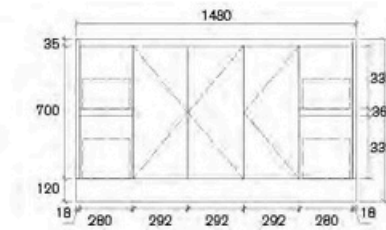

ASY-1500W-SD
Size: 1480x455x855mm