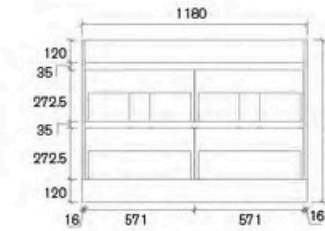

**AJ04-600A2-SD**  
Size: 580x450x855mm

**AJ04-750A2-SD**  
Size: 730x450x855mm

**AJ04-900A2-SD**  
Size: 880x450x855mm

**AJ04-1200SA2-SD(SINGLE BOWL)**  
Size: 1180x450x855mm

**AJ04-1200DA2-SD(DOUBLE BOWL)**  
Size: 1180x450x855mm

**AJ04-1500SA2-SD (SINGLE BOWL)**  
Size: 1480x450x855mm

**AJ04-1500DA2-SD (DOUBLE BOWL)**  
Size: 1480x450x855mm

**Cabinet:**  
AMCB04-1200SA2-SD Antico Oak Silk

**Vanity Top:**  
UV31-1200S-1TH Ceramic