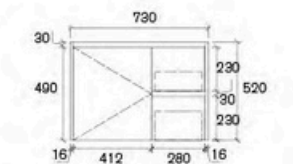

**ARYE-750RA1-SD**  
Royce 750mm Wall Hung Vanity

**ARYE-600A2**  
Size: 580x455x520mm

**ARYE-750LA2-SD**  
Size: 730x455x520mm

**ARYE-750RA1-SD**  
Size: 730x455x520mm

**ARYE-900LA2-SD**  
Royce 900mm Wall Hung Vanity