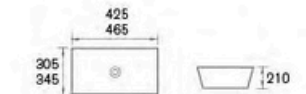

ACB-3748
Art Basin
Size: 480x370x135mm
Above counter mounting