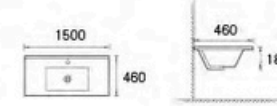

## BASIN AND VANITY TOP

**AUV31-600H-1**  
Cabinet Basin  
Size: 600x460x180mm  
Bowl Size: 425x280mm

**AUV31-750H-1**  
Cabinet Basin  
Size: 750x460x180mm  
Bowl Size: 460x280mm

**AUV31-1500S-1**  
Cabinet Basin  
Size: 1500x460x180mm  
Bowl Size: 510x280mm