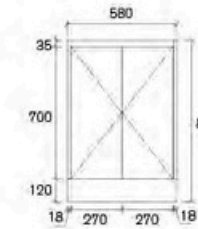

## Top Color Options (Details on Page 89 to Page 94)

**ASY-600W**  
Sammy 600mm Freestanding Vanity

**ASY-750WL-SD**  
Sammy 750mm Freestanding Vanity

**ASY-750W-SD**  
Sammy 750mm Freestanding Vanity

**ASY-600W**  
Size: 580x455x855mm

**ASY-750WL-SD**  
Size: 730x455x855mm

**ASY-750W-SD**  
Size: 730x455x855mm

**ASY-900WL-SD**  
Sammy 900mm Freestanding Vanity

**ASY-900W-SD**  
Sammy 900mm Freestanding Vanity

**ASY-1200WD-SD**  
Sammy 1200mm Freestanding Vanity

**ASY-900WL-SD**  
Size: 880x455x855mm

**ASY-900W-SD**  
Size: 880x455x855mm

**ASY-1200WD-SD**  
Size: 1180x455x855mm

**ASY-1200W-SD**  
Sammy 1200mm Freestanding Vanity

**ASY-1500W-SD**  
Sammy 1500mm Freestanding Vanity