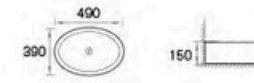

## BASIN AND VANITY TOP

**ACB-109**  
Art Basin  
Size: 520x320x145mm

**ACB-249**  
Art Basin  
Size: 400x400x130mm

**ACB-254**  
Art Basin  
Size: 490x390x150mm

**ACB-255**  
Art Basin  
Size: 420x420x100mm