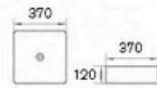

ACB-125-MB
Art Basin in Matt Black
Size: 370x370x120mm