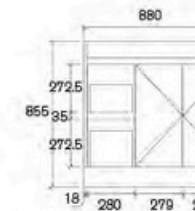

AQ76-900WLM-SD
Size: 880x450x855mm