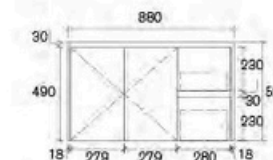

**ASEA-750WL-SD**  
Size: 730x355x520mm

**ASEA-750W-SD**  
Size: 730x355x520mm

**ASEA-900WL-SD**  
Sierra 900mm Wall Hung Vanity

**ASEA-900W-SD**  
Sierra 900mm Wall Hung Vanity

**ASEA-900WL-SD**  
Size: 880x355x520mm