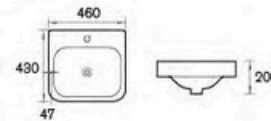

Art Basin
Size: 460x430x200mm

ACB-266