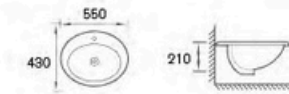

**AUB-824**  
Under Mounted Basin  
Inner diameter Size:  
470x315x200mm  
Outside diameter Size:  
520x365x200mm

**AIB-059B**  
Drop in Basin  
Size: 550x430x210mm

**AUB-040B**  
Under Mounted Basin  
Size: 430x435x180mm