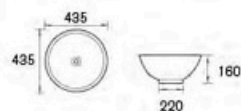

ACB-204
Art Basin
Size: 650x480x120mm