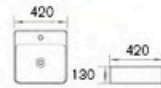

## BASIN AND VANITY TOP

**ACB-121-G**  
Art Basin in Gold  
Size: 420x420x130mm

**ACB-121-MB**  
Art Basin in Matt Black  
Size: 420x420x130mm

**ACB-122-MB**  
Art Basin in Matt Black  
Size: 500x420x130mm