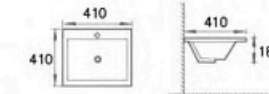

Art Basin  
Size: 450x300x145mm  
Vitreous china

AC15-600

Art Basin  
Size: 600x320x145mm  
Vitreous china

AUV15-410H

Cabinet Basin  
Size: 410x410x180mm  
Bowl Size: 300x270mm

AC50-500

Semi Recessed Basin  
Size: 500x430x205mm