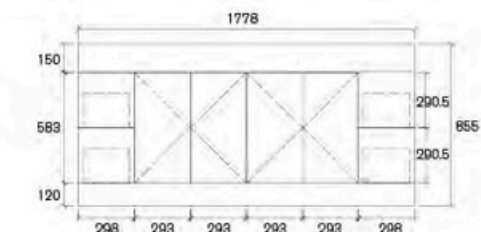

AELIZA-1800W-SD
Size: 1778x450x855mm