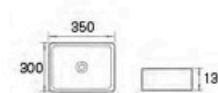

ACB-246
Art Basin
Size: 280x280x100mm