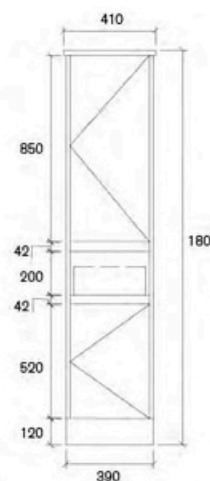

### Cabinet Color Options

ASK16ADW

ASK16A

ASK6B

ASK7B

ASK48B

**ASK16ADW**  
Size: 400x400x1345mm

**ASK16A**  
Size: 420x400x1545mm

**ASK6B**  
Size: 410x400x1800mm

**ASK7B**  
Size: 410x400x1800mm

**ASK48B**  
Size: 440x425x1825mm