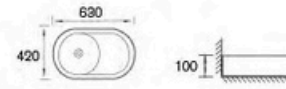

ACB-257
Art Basin
Size: 390x390x150mm