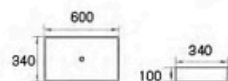

ACB-4215
Art Basin
Size: 420x420x150mm