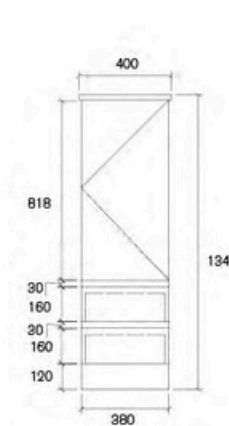

### Cabinet Color Options

ASK16ADW

ASK16A

ASK6B

ASK7B

ASK48B

**ASK16ADW**  
Size: 400x400x1345mm

**ASK16A**  
Size: 420x400x1545mm