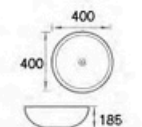

Undermount Basin

BASIN AND VANITY TOP