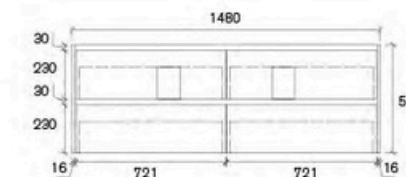

**AMCB04-1500SA2-SD (SINGLE BOWL)**  
**AMCB04-1500DA2-SD (DOUBLE BOWL)**  
Mina 1500mm Wall Hung Vanity

**AMCB04-1200SA1-SD(SINGLE BOWL)**  
Size: 1180x455x520mm

**AMCB04-1200DA1-SD(DOUBLE BOWL)**  
Size: 1180x455x520mm

**AMCB04-1500SA2-SD (SINGLE BOWL)**  
Size: 1480x455x520mm

**AMCB04-1500DA2-SD (DOUBLE BOWL)**  
Size: 1480x455x520mm

**Cabinet:**  
ACV-1500WD-CM Gloss White  
**Vanity Top:**  
Phoenix Stone Flat Benchtop  
**Basin:**  
CB-3712 Ceramic  
**Mirror:**  
ZD-1301B-1500/800 Bevelled Edge