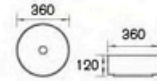

ACB-5040
Art Basin
Size: 500x400x150mm