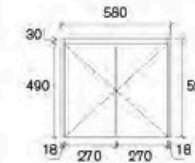

### Top Color Options (Details on Page 89 to Page 94)

**AL76-600W**  
Luna 600mm Wall Hung Vanity

**AL76-750WLS-D**  
Luna 750mm Wall Hung Vanity

**AL76-750W-SD**  
Luna 750mm Wall Hung Vanity

**AL76-600W**  
Size: 580x455x520mm

**AL76-750WLS-D**  
Size: 730x455x520mm

**AL76-750W-SD**  
Size: 730x455x520mm

**AL76-900WL-SD**  
Luna 900mm Wall Hung Vanity

**AL76-900W-SD**  
Luna 900mm Wall Hung Vanity

**AL76-1200WD-SD**  
Luna 1200mm Wall Hung Vanity