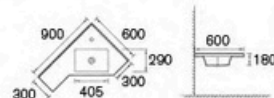

ACN-9090-1
Polymarble Corner Basin
Size: 900x900x180mm