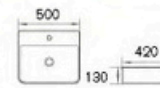

## BASIN AND VANITY TOP

**ACB-121-G**  
Art Basin in Gold  
Size: 420x420x130mm

**ACB-121-MB**  
Art Basin in Matt Black  
Size: 420x420x130mm

**ACB-122-MB**  
Art Basin in Matt Black  
Size: 500x420x130mm