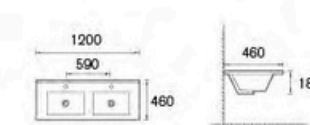

AUV31-1800D-1
Cabinet Basin
Size: 1800x460x180mm
Bowl Size: 370x470mm