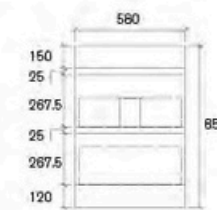

### Top Color Options (Details on Page 89 to Page 94)

**ACV-600W-CM**  
Size: 580x450x855mm

**ACV-750W-CM**  
Size: 730x450x855mm

**ACV-900W-CM**  
Size: 880x450x855mm

**ACV-1200W-CM(SINGLE BOWL)**  
Size: 1180x450x855mm