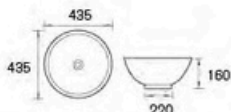

ACB-210
Art Basin
Size: 420x420x150mm