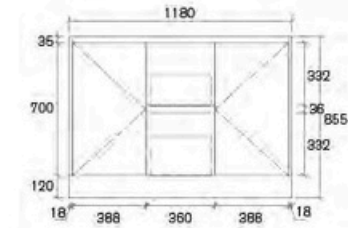

**ASY-750WL-SD**  
Size: 730x455x855mm

**ASY-750W-SD**  
Size: 730x455x855mm

**ASY-900WL-SD**  
Sammy 900mm Freestanding Vanity

**ASY-900W-SD**  
Sammy 900mm Freestanding Vanity

**ASY-1200WD-SD**  
Sammy 1200mm Freestanding Vanity

**ASY-900WL-SD**  
Size: 880x455x855mm

**ASY-900W-SD**  
Size: 880x455x855mm

**ASY-1200WD-SD**  
Size: 1180x455x855mm

**ASY-1200W-SD**  
Sammy 1200mm Freestanding Vanity

**ASY-1500W-SD**  
Sammy 1500mm Freestanding Vanity