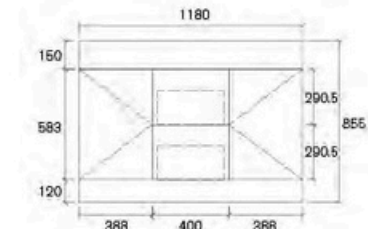

AELIZA-1200WD-SD
Size: 1180x450x855mm