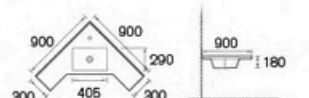

Corner Vanity Top

BASIN AND VANITY TOP

Top Color Options