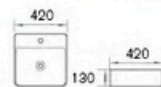

ACB-124-MB
Art Basin in Matt Black
Size: 390x390x140mm