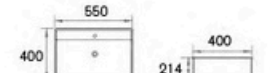

APM-650

Art Basin  
Size: 650x400x200mm

ANova-12L

Art Basin  
Size: 550x400x214mm