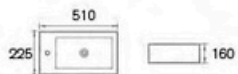

ACB-251
Art Basin
Size: 450x450x150mm