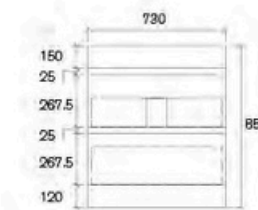

**AL76-900WL-SD**  
Size: 880x455x520mm

**AL76-900W-SD**  
Size: 880x455x520mm

**AL76-1200WD-SD**  
Size: 1180x455x520mm

**AL76-1200W-SD**  
Luna 1200mm Wall Hung Vanity

**AL76-1500W-SD**  
Luna 1500mm Wall Hung Vanity

**AJ04-600A2-SD**  
Size: 580x450x855mm

**AJ04-750A2-SD**  
Size: 730x450x855mm

**AJ04-900A2-SD**  
Size: 880x450x855mm

**AJ04-1200SA2-SD(SINGLE BOWL)**  
Size: 1180x450x855mm

**AJ04-1200DA2-SD(DOUBLE BOWL)**  
Size: 1180x450x855mm

**ACV-1200W-CM(SINGLE BOWL)**  
**ACV-1200WD-CM(DOUBLE BOWL)**  
Core 1200mm Freestanding Vanity

**ACV-1500W-CM(SINGLE BOWL)**  
**ACV-1500WD-CM(DOUBLE BOWL)**  
Core 1500mm Freestanding Vanity

### Top Color Options (Details on Page 89 to Page 94)

**ACV-600W-CM**  
Size: 580x450x855mm

**ACV-750W-CM**  
Size: 730x450x855mm

**ACV-900W-CM**  
Size: 880x450x855mm

**ACV-1200W-CM(SINGLE BOWL)**  
Size: 1180x450x855mm