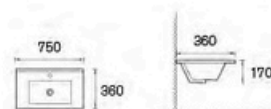

AUV32-750H-1

Cabinet Basin
Size: 750x360x170mm
Bowl Size: 430x210mm