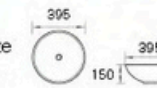

## BASIN AND VANITY TOP

**ACB-125-G**  
Art Basin in Gold  
Size: 370x370x120mm

**ACB-125-MB**  
Art Basin in Matt Black  
Size: 370x370x120mm

**ACB-125-S**  
Art Basin in Silver  
Size: 370x370x120mm

**ACB-126**  
Art Basin in Normal Glaze  
Size: 395x395x150mm