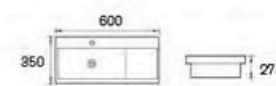

ACB-238
Art Basin
Size: 580x380x140mm