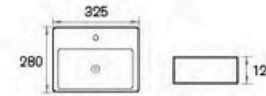

## BASIN AND VANITY TOP

**ACB-260**

Art Basin  
Size: 660x380x50mm

**ACB-261**

Art Basin  
Size: 450x450x180mm

**ACB-278**

Art Basin  
Size: 325x280x120mm

**ACB-290**