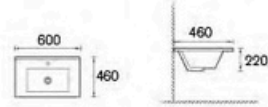

AUM26-750-1
Cabinet Basin
Size: 750x460x220mm