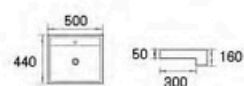

ACB-232
Art Basin
Size: 800x380x85mm