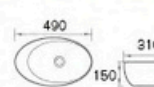

ACB-127-MW
Art Basin in Matt White
Size: 490x310x150mm