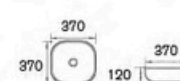

ACB-118
Art Basin
Size: 460x460x160mm