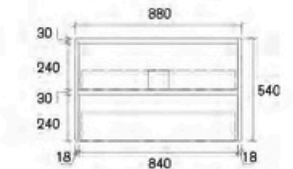

AYK-900W-CM
Size: 880x455x540mm