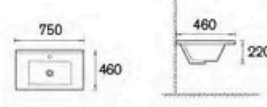

AUM26-1200D-1
Cabinet Basin
Size: 1200x460x220mm