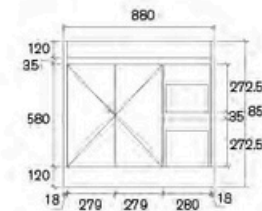

AQ76-900WM-SD
Size: 880x450x855mm