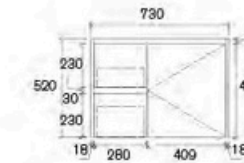

### Top Color Options (Details on Page 89 to Page 94)

**AL76-600W**  
Luna 600mm Wall Hung Vanity

**AL76-750WLS-D**  
Luna 750mm Wall Hung Vanity

**AL76-750W-SD**  
Luna 750mm Wall Hung Vanity

**AL76-600W**  
Size: 580x455x520mm

**AL76-750WLS-D**  
Size: 730x455x520mm

**AL76-750W-SD**  
Size: 730x455x520mm

**AL76-900WL-SD**  
Luna 900mm Wall Hung Vanity

**AL76-900W-SD**  
Luna 900mm Wall Hung Vanity

**AL76-1200WD-SD**  
Luna 1200mm Wall Hung Vanity