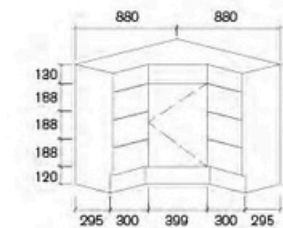

**AC6060**

**AC6090**

**AC9060**  
 Corner 900x600mm Freestanding Vanity

**AC9090**  
 Corner 900x900mm Freestanding Vanity

**AC9060**

**AC9090**