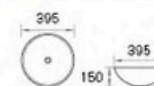

ACB-126-MW
Art Basin in Matt White
Size: 395x395x150mm