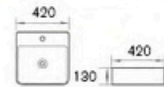

ACB-121MS
Art Basin in Matt Silver
Size: 420x420x130mm