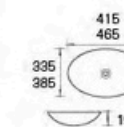

AUB-832
Under Mounted Basin
Size: 400x400x185mm
AUB-831
Under Mounted Basin
Size: 385x385x185mm