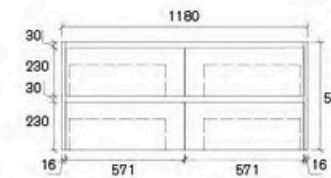

**AMCB04-900A2-SD**  
Mina 900mm Wall Hung Vanity

**AMCB04-600A2-SD**  
Size: 580x455x520mm

**AMCB04-750A1-SD**  
Size: 730x455x520mm

**AMCB04-900A2-SD**  
Size: 880x455x520mm

**AMCB04-1200SA1-SD(SINGLE BOWL)**  
**AMCB04-1200DA1-SD(DOUBLE BOWL)**  
Mina 1200mm Wall Hung Vanity

**AMCB04-1500SA2-SD (SINGLE BOWL)**  
**AMCB04-1500DA2-SD (DOUBLE BOWL)**  
Mina 1500mm Wall Hung Vanity

**AMCB04-1200SA1-SD(SINGLE BOWL)**  
Size: 1180x455x520mm

**AMCB04-1200DA1-SD(DOUBLE BOWL)**  
Size: 1180x455x520mm