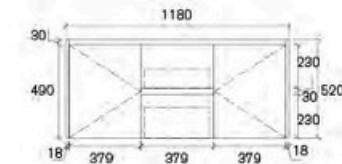

### Top Color Options (Details on Page 89 to Page 94)

**AL76-600W**  
Luna 600mm Wall Hung Vanity

**AL76-750WLS-D**  
Luna 750mm Wall Hung Vanity

**AL76-750W-SD**  
Luna 750mm Wall Hung Vanity

**AL76-600W**  
Size: 580x455x520mm

**AL76-750WLS-D**  
Size: 730x455x520mm

**AL76-750W-SD**  
Size: 730x455x520mm

**AL76-900WL-SD**  
Luna 900mm Wall Hung Vanity

**AL76-900W-SD**  
Luna 900mm Wall Hung Vanity

**AL76-1200WD-SD**  
Luna 1200mm Wall Hung Vanity

**AL76-900WL-SD**  
Size: 880x455x520mm

**AL76-900W-SD**  
Size: 880x455x520mm

**AL76-1200WD-SD**  
Size: 1180x455x520mm

**AL76-1200W-SD**  
Luna 1200mm Wall Hung Vanity

**AL76-1500W-SD**  
Luna 1500mm Wall Hung Vanity