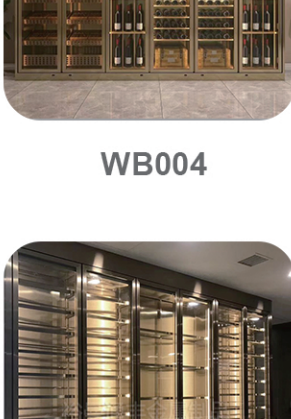

ABOUT US

Guangzhou V-do Showcase located in Baiyun district with 30000m² modernized production base, which has been engaged in display products for more than 23 years. We are specialized in customizing display stands, display racks, showcases, shelves, acrylic crafts and other display accessories with wood or metal materials.

- Our factory has one 20 professional designers team department, with the gathering of many a skilled technicians and efficient management team, a variety of workshops launched separately served for Carpentry processing department, Hardware processing department, Dust-free painting department, Assembling and Packing department.
- Our products and services enjoy a high reputation in Western Europe, North America, Australia, Southeast Asia and Middle East. Welcome your OEM & ODM orders inquiry.

WB001

WB052

WB053

WB054

WB055

WB056

WB057

WB058

WB059

WB060

WB061

WB062

WB063

WB064

WB065

WB066

WB067

WB068

WB069

WB070

WB071

WB072

WB073

WB074

WB075

WB076

WB077