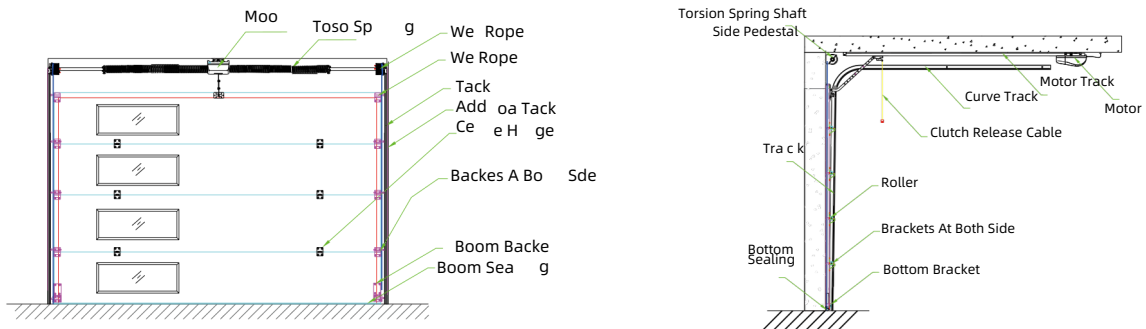

Exploded View