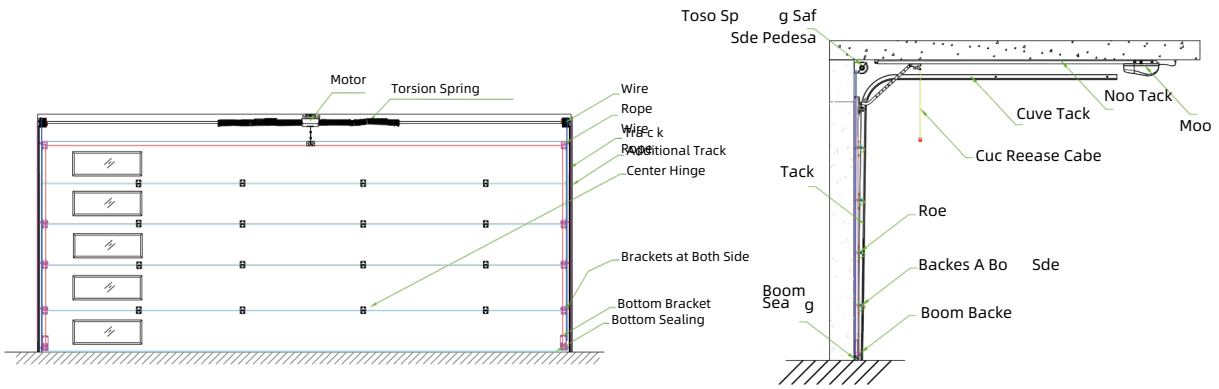

Exploded View