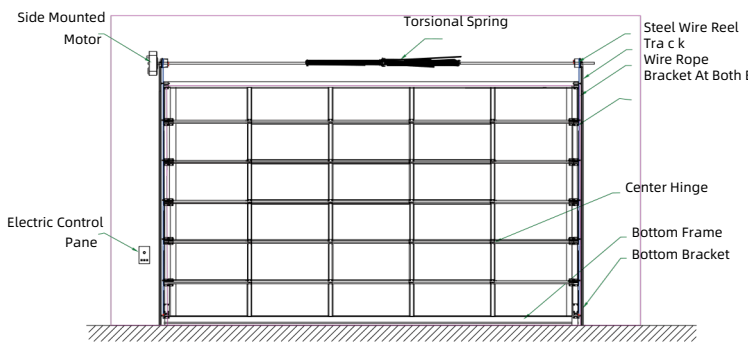

Exploded View