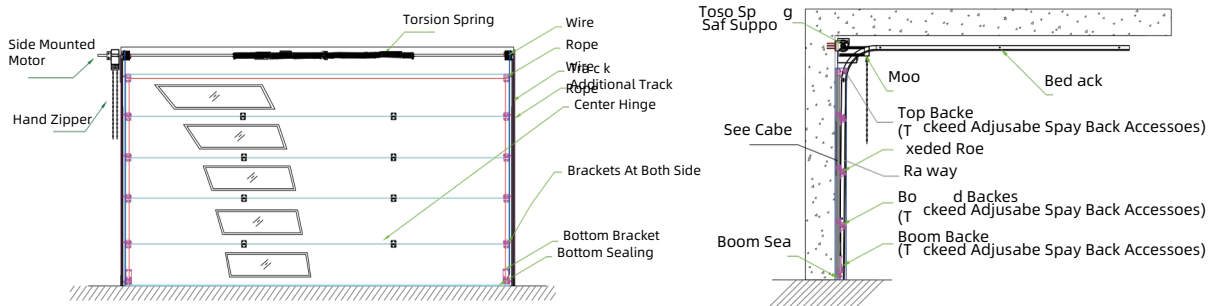

Exploded View