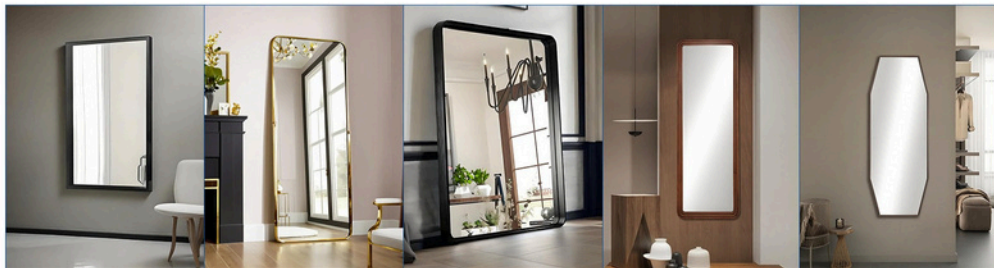

Builder Solution

Slim
Sight