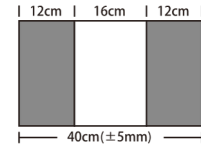

DRAPERY SHADES