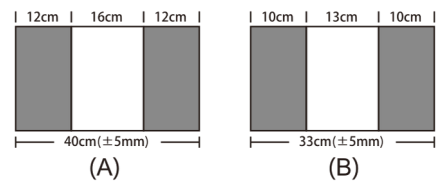

DRAPERY SHADES

Hampton BO