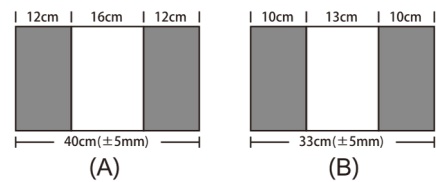

DRAPERY SHADES

Carnival