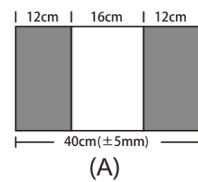

DRAPERY SHADES

Hampton LF