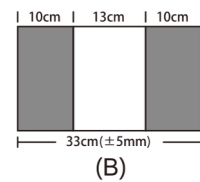

DRAPERY SHADES

Hampton LF