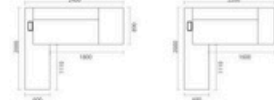

SI- B1673 1600Wx800Dx760H
 SI- B1873 1800Wx850Dx760H
 SI- B2073 2000Wx950Dx760H

WING SERIES

Executive desk

ZT-B28021B 2800*1100*750H

ZT-BD008
1800*1600*760H
1600*1600*760H

ZT-BD009
1400*680*750H
1600*780*750H

ZT-BD011B
1400*680*750H
1600*780*750H

ZT-ZC018B 3600*1300*750H

ZT-BZD020B 2600*2200*750H 2400*2200*750H

Conference Product: ZT-P'0

ZC017B 800*750H

ZT-ZC019B 2400*1000*750H

MG美格
办 公 家 具

SI-LSBT2402 2400Wx2100Dx760H

ZT-ZC004B 3000*1200*750H

Hier nehmen
 Ideen Form an.

DESIGN: ...
 MATERIAL: ...
 DIMENSIONS: ...
 WEIGHT: ...

SI-LS-HY3614 3600Wx1400Dx770H

MEDITATION SERIES

Executive desk

ZT-BD001B 2400*2000*760H 2200*2000*760H

Executive Desk 执行桌

型号: ZT-BD001B
规格: 2400*2000*760H
材质: 实木/金属
颜色: 深木色/深灰色

Configuration Product 配置产品

ZT-ZC013Z

ZT-ZC006Z

ZT-ZC005Z

ZT-TC008B 4800*1400*750H 3800*1400*750H

MODERN BUSINESS SERIES