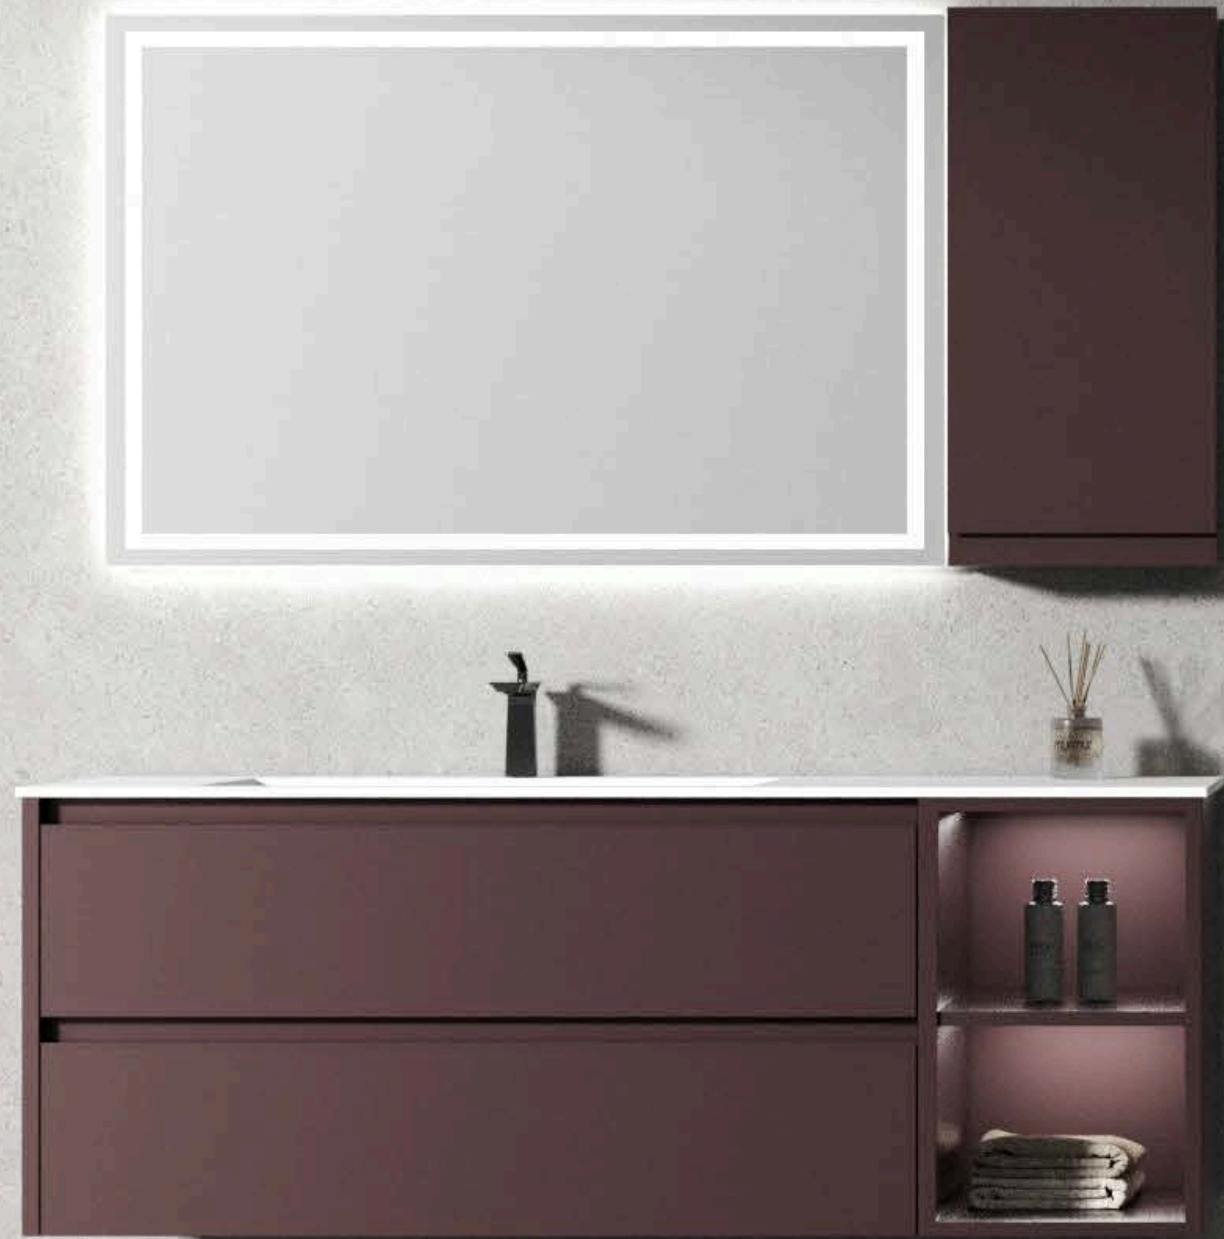

**CEREMONY
DELICATE**

**Artistic
Quality.**

New Bathroom Cabinet

New Bathroom Cabinet

New Bathroom Cabinet

New Bathroom Cabinet

New Bathroom Cabinet

New Bathroom Cabinet

go

New Bathroom Cabinet

New Bathroom Cabinet

Blue White.

Combination of blue and white
Breaking the bathroom tone
Show more youthful vitality

| **Blue.**

New Bathroom Cabinet

New Bathroom Cabinet

New Bathroom Cabinet

New Bathroom Cabinet

Quiet Black with Vitality Orange
More gentle and quiet
In terms of visual effects
Bringing a positive and clear feeling to people

New Bathroom Cabinet

New Bathroom Cabinet