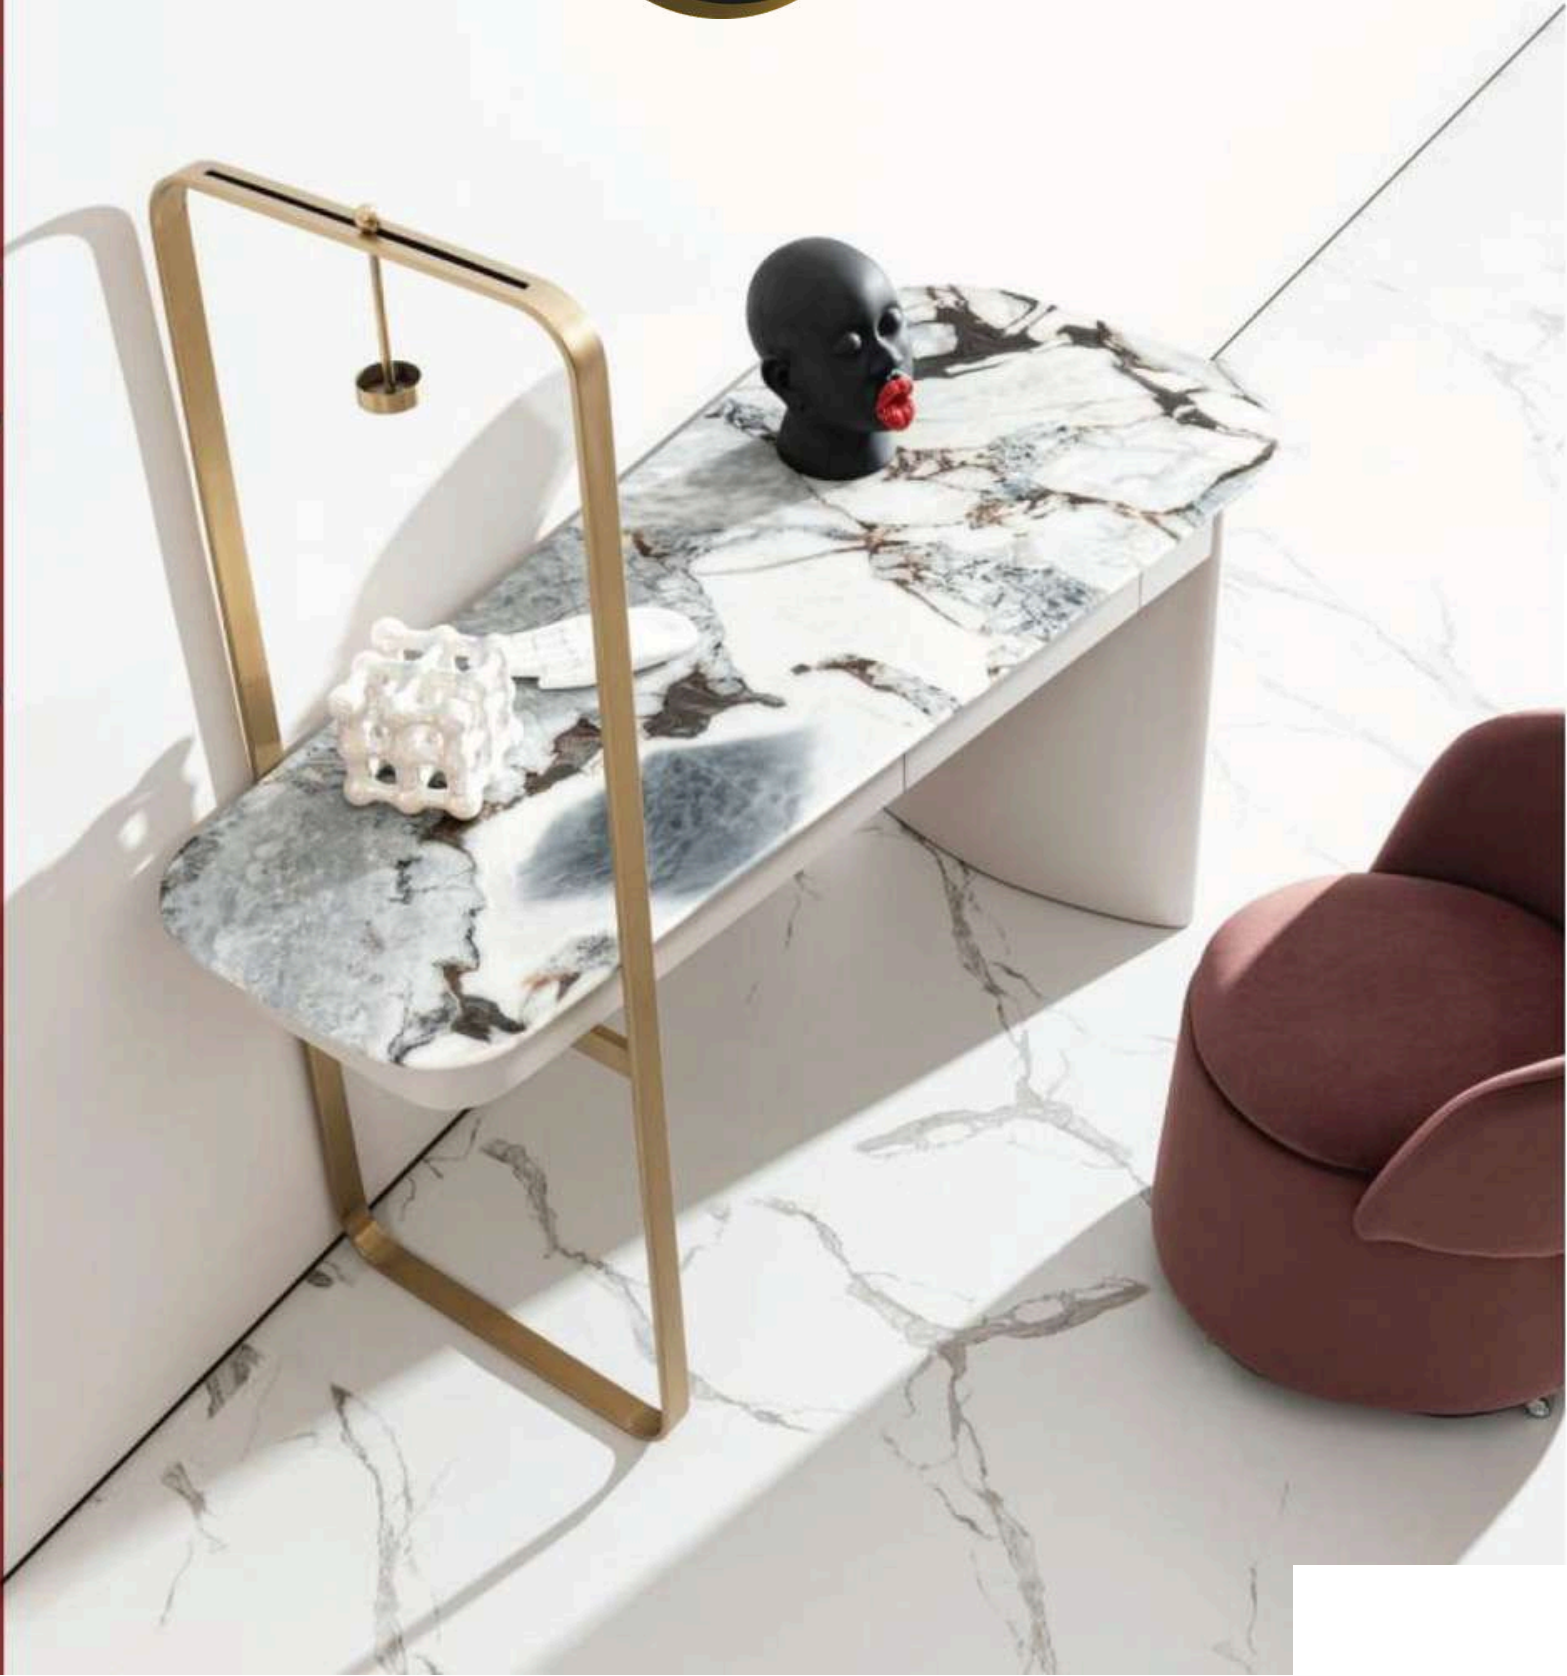

C011-1 内径: 1800 x 2000mm
C01 1-2 内径: 1500 x 2000mm
ME131 床头柜: φ500 x 470mm

Happy Life Is Represented Among The Details

Life is art in here
Life can be continued without art.
Life appears to be noble when there is art.