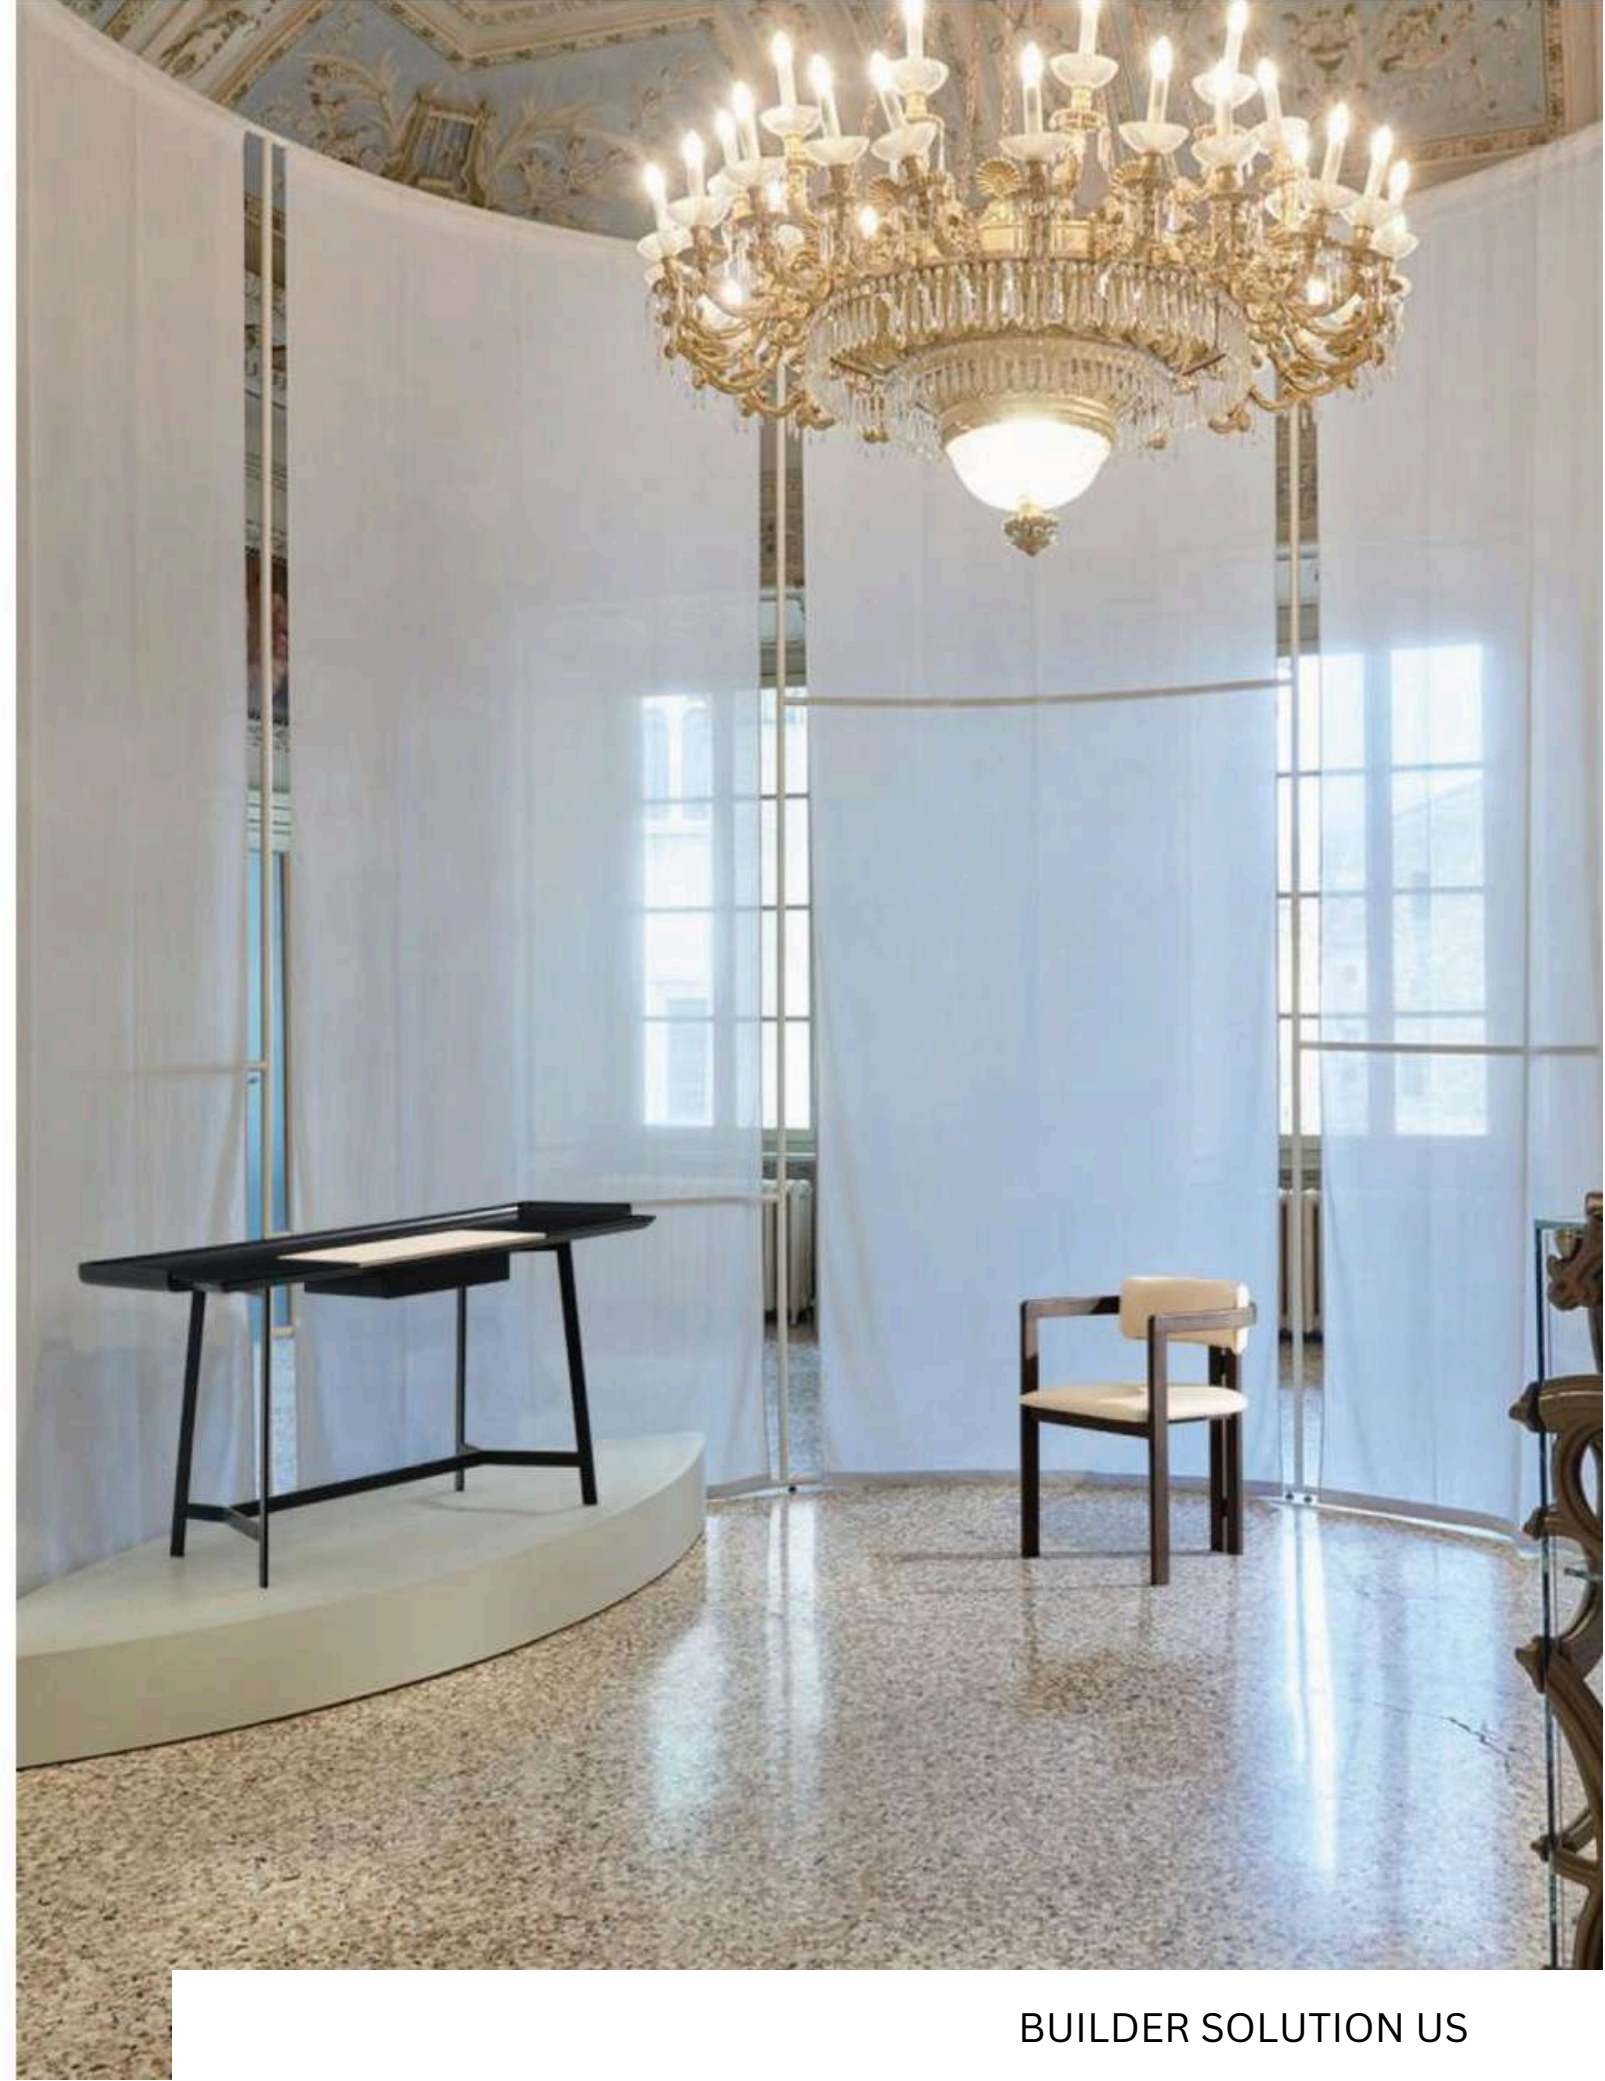

Nature Makes Life More Poetic

Blend harmoniously

No excessive extravagance, only fashionable and exquisite posture. Romantic atmosphere creates lasting beauty, enjoying the wonderful moment of life in the flow of time.

DESIGN STYLE