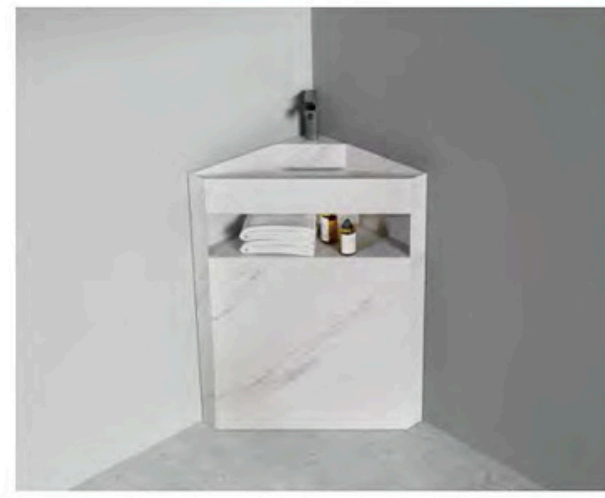

KKR-1905

Size: 708x425x900mm