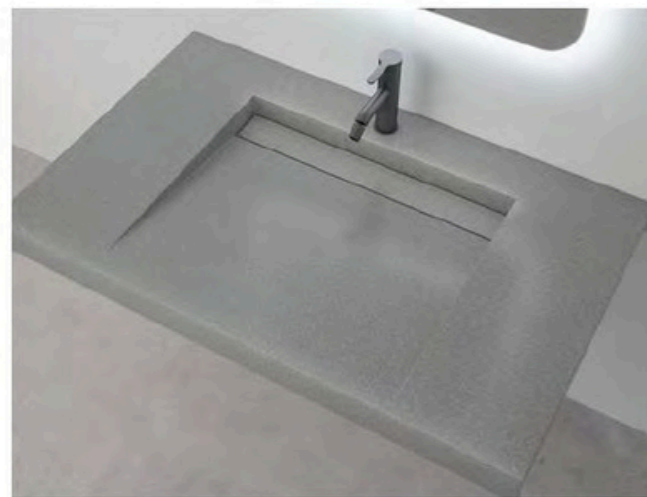

KKR-M2039

Incredible Grey Terrazzo-like Colors