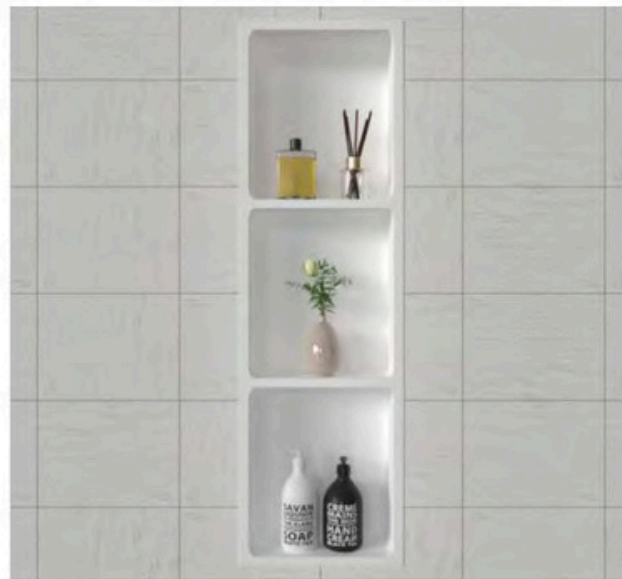

KKR-SN003

Size:960x290x137mm