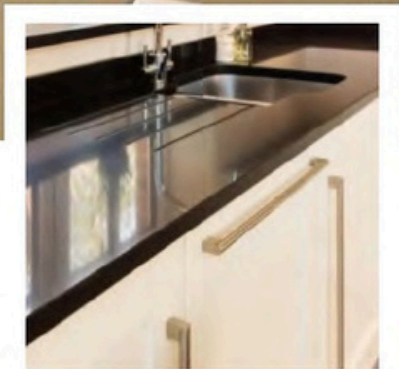

Sparkling Color

KKR-QS021

Sparkling Color

KKR-QS011

Sparkling Color

Super White Quartz Stone
for Kitchen Counter top Bring
You a Shiny and Clean Looking

KKR-QF001A

Solid Color