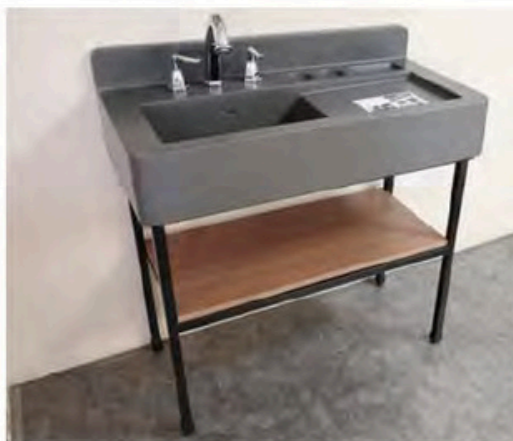

Items	Products	Model No.	Dimemision
KKR-VBSS09			940x457x965mm
	Wash basin	KKR-1818-1-L	940x457x267mm
	Wash basin	KKR-1818-1-R	940x457x267mm
	Shelf	KKR-1818-1-Shelf	890x406x700mm
Material: 201# stainless steel			
Stainless steel color options:		Available in both white and black finishes.