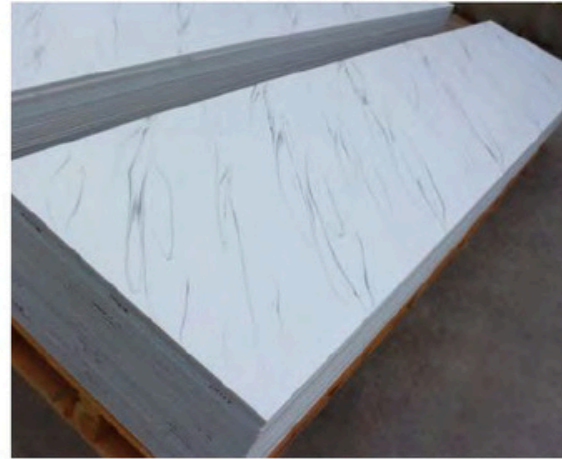

KKR-M8810

Horizontal gray patterns are evenly distributed on the white base color, making the whole slabs and the custom items look modern and elegant.