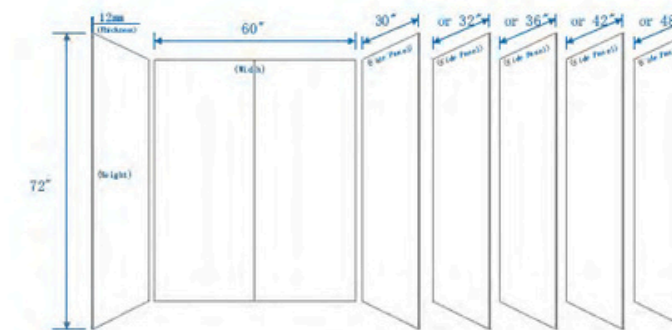

H72" W60" S30"	8mm
H72" W60" S32"	8mm
H72" W60" S36"	8mm
H72" W60" S42"	8mm
H72" W60" S48"	8mm

Mirror

The Mirror offers a myriad of advantageous selling points that make it an essential addition to any space. Its sleek and reflective surface adds depth and brightness, making rooms appear more spacious and inviting. As a versatile décor piece, it complements various interior styles, from modern to classic. With its functional use, the Mirror aids in daily grooming and styling routines. Its high-quality materials ensure clear and distortion-free reflections. Additionally, the Mirror serves as a practical tool for enhancing safety and security, allowing users to monitor their surroundings. Embrace the beauty, functionality, and versatility of the Mirror to elevate your living spaces.