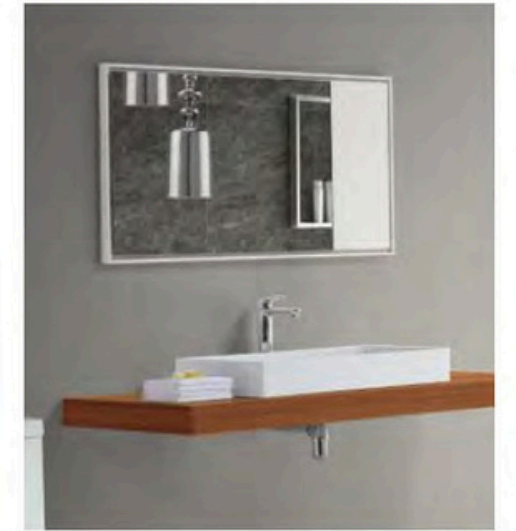

KKR-1570-1

Mirror
Solid Surface Frame
Available Size
980x600x35mm
1180x600x36mm