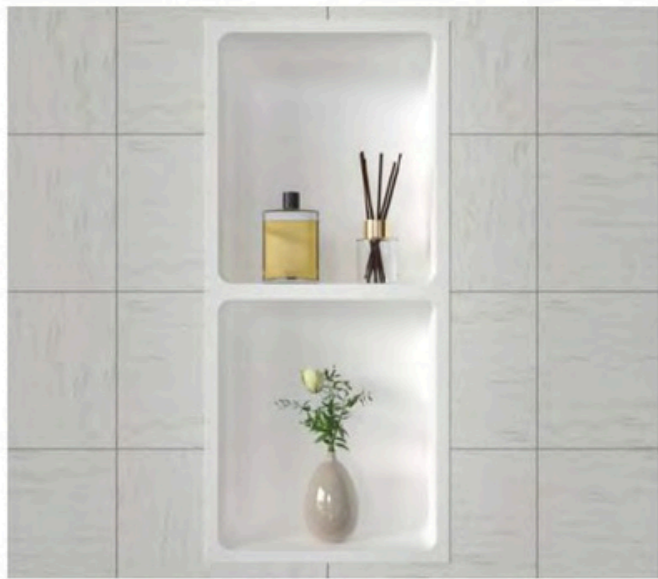

KKR-SN002

Size:645x290x137mm