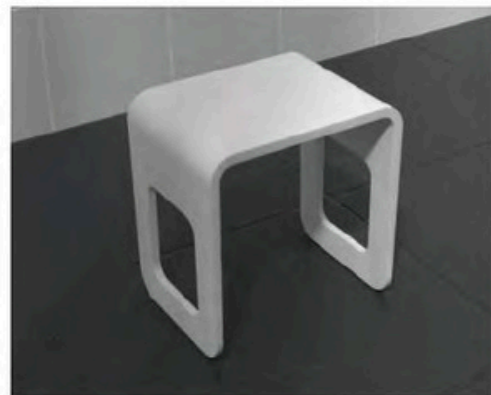

KKR-Stool-M Size: 400x270x425mm

KKR-Stool-R Size: 425x230/280x430mm

KKR-Stool-F Size: 345x320x380mm

KKR-Stool-U Size: 350x350x430mm

Low Table-I Size: 505x370x276mm

KKR-Stool-I Size: 400x300x425mm

KKR-Stool-G Size: 350x350x450mm

KKR-Stool-O Size: 500x300x300mm

Low Table-G Size: 380x330x420mm

Low Table-H Size: 360x300x420mm

Low Table-A Size: 508x380x305mm

KKR-Stool-C Size: 400x400x380mm

KKR-Stool-D Size: 505x370x276mm

KKR-Stool-P Size: 525x230/250x430mm