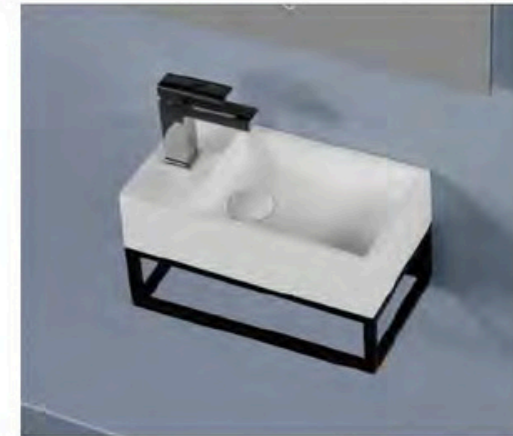

KKR No.	Products	Model No.	Dimemision
KKR-NED-1105			400x220x210mm
	Wash Basin	KKR-1105	400x220x100mm
	Vanity Base	KKR-1105-Base	400x220x110mm
Material: 201# stainless steel			
Stainless steel color options:		Available in both white and black finishes.