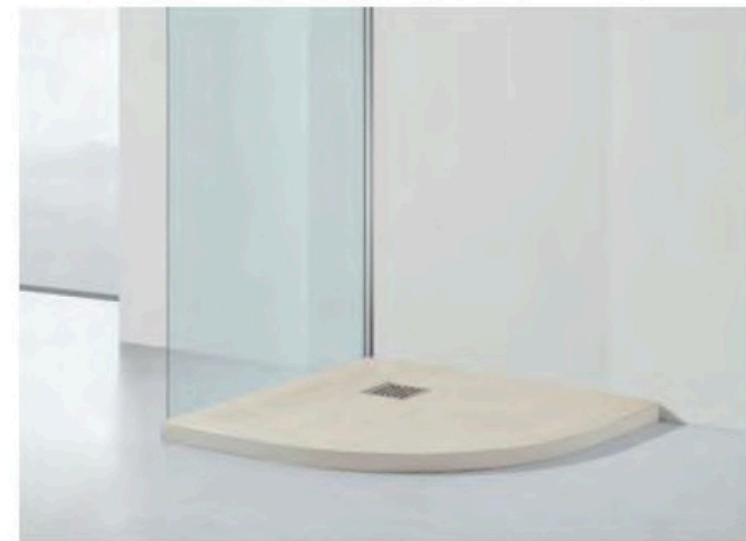

KKR-T113 Size: 1000x900x35mm

KKR-T116 Size: 800x800x35mm