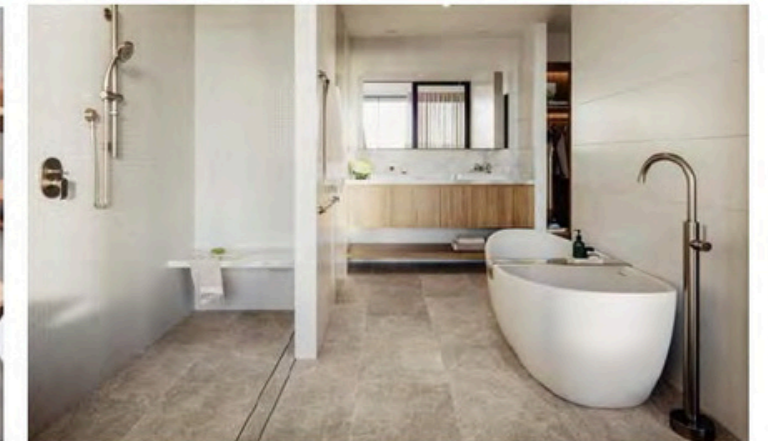

AC Hotels in the USA

Seanna Residences @Bokarina Beach
(Longboard Avenue, Bokarina. Australia)

Address: Corner Bokarina Boulevard &, Longboard Parade,
Bokarina QLD 4575, Australia
Date: By early of 2021.