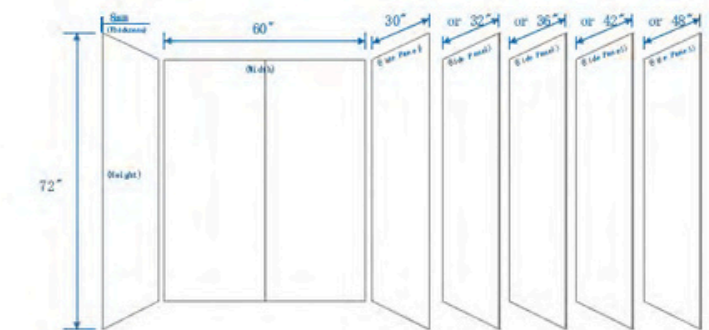

H72" W60" S30"	8mm
H72" W60" S32"	8mm
H72" W60" S36"	8mm
H72" W60" S42"	8mm
H72" W60" S48"	8mm

Mirror

The Mirror offers a myriad of advantageous selling points that make it an essential addition to any space. Its sleek and reflective surface adds depth and brightness, making rooms appear more spacious and inviting. As a versatile décor piece, it complements various interior styles, from modern to classic. With its functional use, the Mirror aids in daily grooming and styling routines. Its high-quality materials ensure clear and distortion-free reflections. Additionally, the Mirror serves as a practical tool for enhancing safety and security, allowing users to monitor their surroundings. Embrace the beauty, functionality, and versatility of the Mirror to elevate your living spaces.