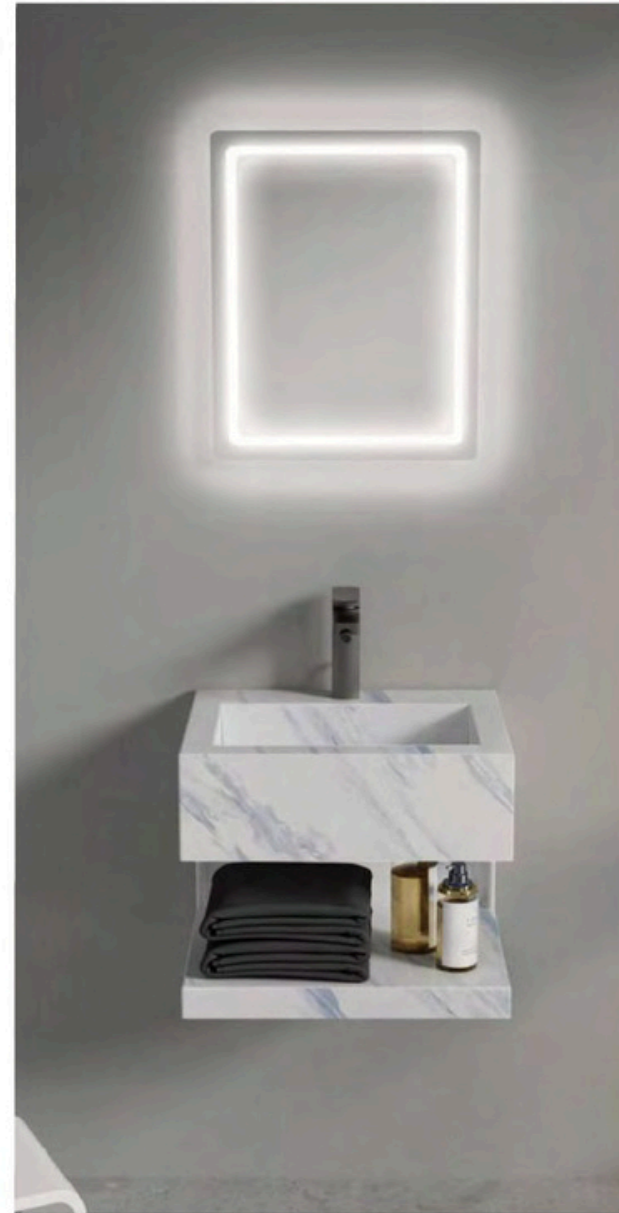

KKR-M8882

Exquisite marble color for solid surface
Fish belly white
Modern and high-end luxury

KKR-M8808-B

Bring Creativity
Vision into Reality

Adhering to the idea of doing fine products, strong brand,
focusing on the creation of artificial stone and other new
decorative materials R&D and manufacturing,
KKR® provides high-quality products for partners and
consumers.