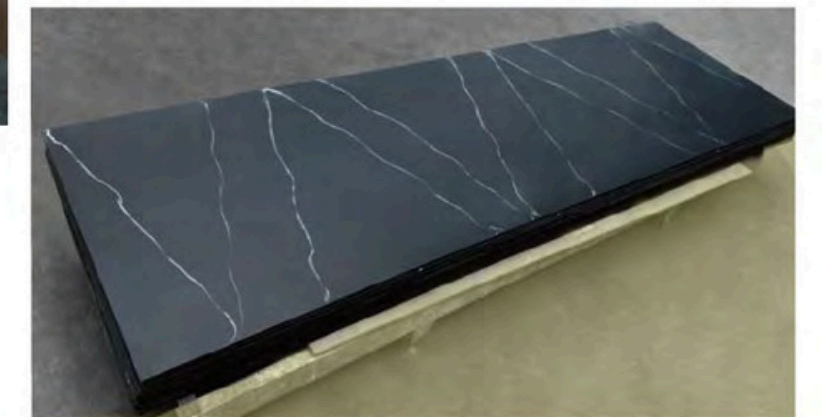

KKR-M8858

Textured marble morning sky color looks like moderate breeze or fresh air in your bathroom

The veined solid surface has both random and complex patterns, allowing you to offer a unique design potential to your project.

Veined colors bring a stunning and unique finish.

KKR-M8858-B

Black is always offering quality and cool levels. When it meets with white texture, it's modern and lively.

Conventional Solid Surface

The epitome of timeless elegance and durability. With their seamless and smooth surface, these sheets add a touch of sophistication to any space. Choose from a variety of classic colors and patterns to create a stunning and customized look.