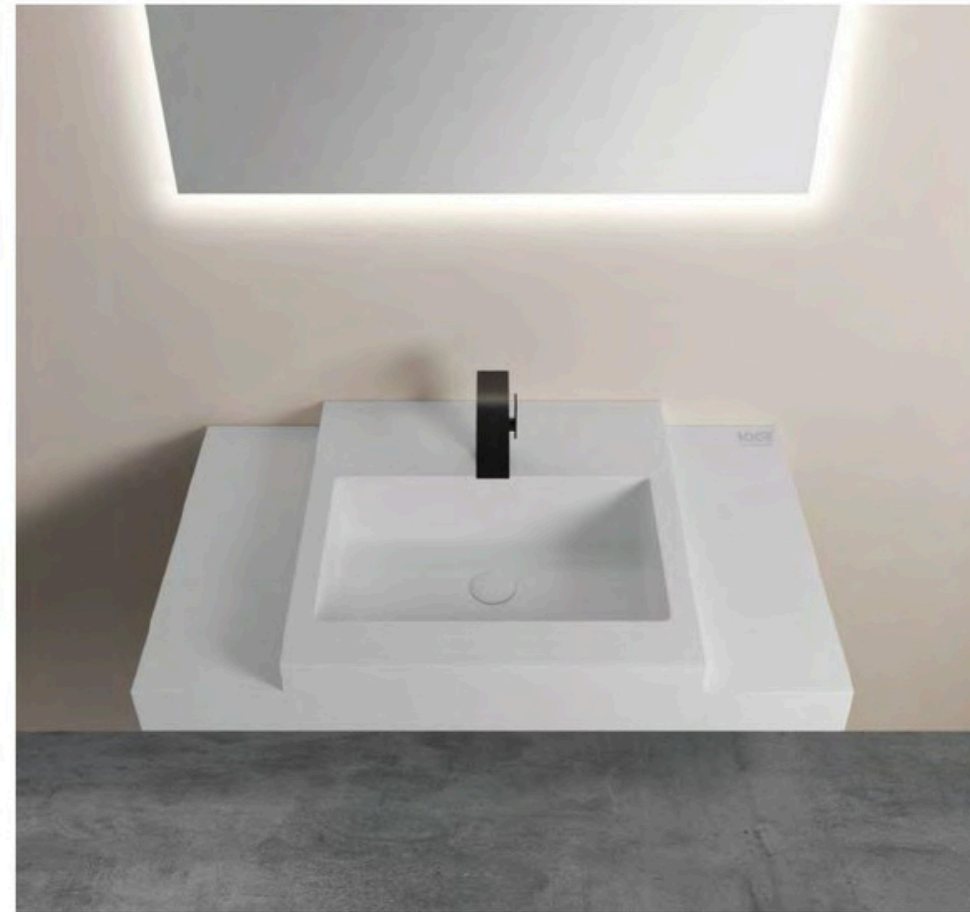

Size: 1095x500x110mm

KKR-0612B

Size: 560x460x160mm

KKR-0804

Size: 820x480x105mm

KKR-1811

Size: 602x455x110mm

KKR-1812

Size: 1020x510x130mm

KKR-1396-R

Size: 1000x480x420mm
Wall Hung Counter

KKR-1396-L

Size: 1000x480x420mm
Wall Hung Counter

KKR-1815-1

Size: 915x559x127mm

KKR-1815-2

Cabinet sinks, or vanity sinks, offer a seamless blend of functionality and style, making them a top pick for bathroom renovations. With a built-in cabinet beneath the sink, they provide substantial storage space for bathroom essentials, solving clutter issues and keeping things organized and out of sight. Their broad countertop offers additional space for personal care items, promoting convenience. Cabinet sinks come in a variety of styles and sizes, fitting into diverse bathroom decors. Plus, they often act as the bathroom's focal point, giving a chance to showcase personal style. With their combination of practicality and design versatility, cabinet sinks are a valuable addition to any bathroom.