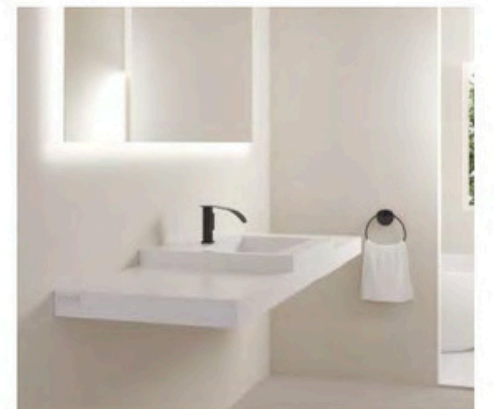

KKR-1396-R

Size: 1000x480x420mm
Wall Hung Counter

KKR-1396-L

Size: 1000x480x420mm
Wall Hung Counter

KKR-1815-1

Size: 915x559x127mm

KKR-1815-2

Size: 1016x559x127mm

KKR-1815-3

Size: 1067x559x127mm

KKR-1815-4

Size: 1219x559x127mm

KKR-1815-5

Size: 1524x559x127mm