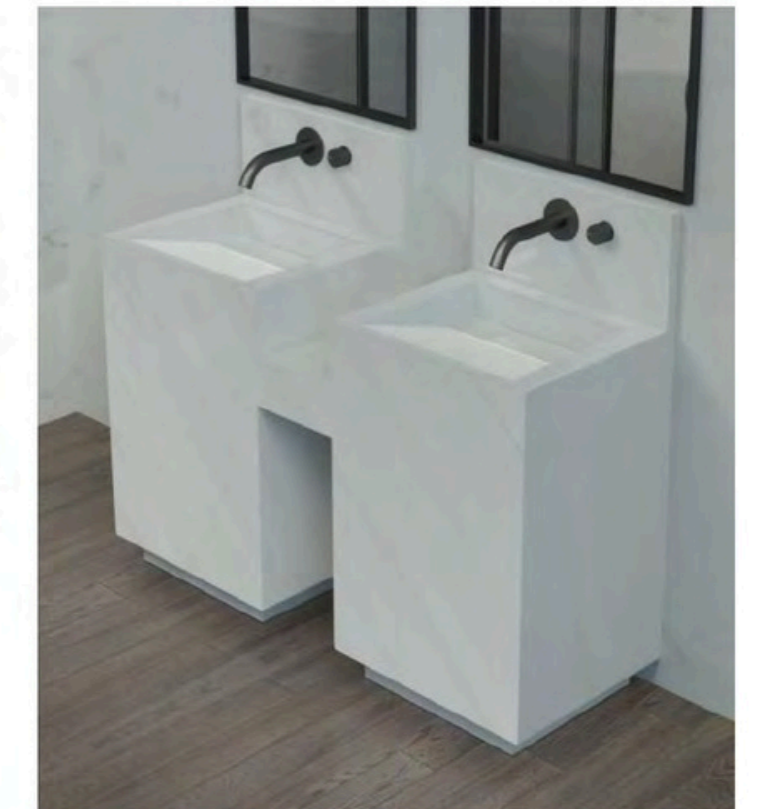

Bathroom Sink with Metal Base

Discover our elegant combination of Solid Surface Basins paired with Stainless Steel Bases, designed to bring a touch of minimalist sophistication to your bathroom. This all-in-one solution offers a seamless blend of form and function, making it an effortless choice for those seeking a stylish yet practical bathroom centerpiece.