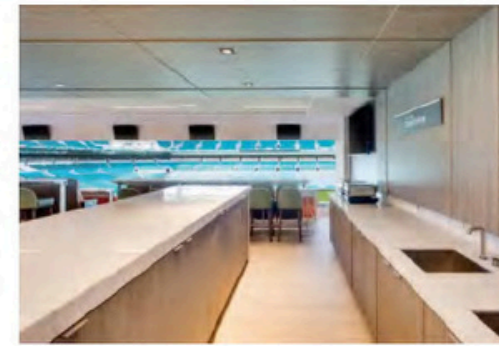

• Hard Rock Stadium- Miami Dolphins football Stadium

Address: 347 Don Shula Drive Miami Gardens, Florida 33056,US
Date: 16th August 1986, Renovation in 2016.