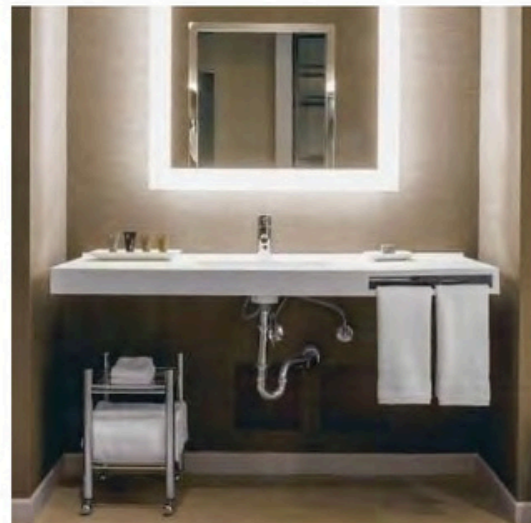

AC Hotels in the USA

Seanna Residences @Bokarina Beach
(Longboard Avenue, Bokarina. Australia)

Address: Corner Bokarina Boulevard &, Longboard Parade,
Bokarina QLD 4575, Australia
Date: By early of 2021.