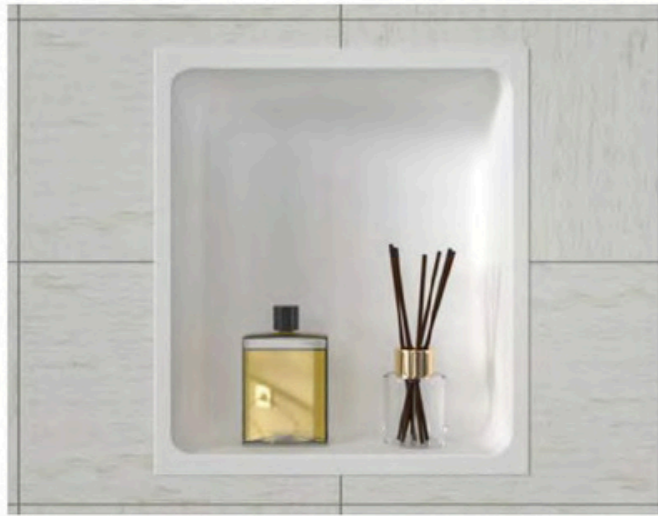

Quartz Stone Niche

The Niche offers a range of exceptional advantages and selling points, making it a must-have addition to any space. Its sleek and modern design adds an elegant focal point, enhancing the overall aesthetics. With its practical use, the Niche provides functional storage and display space for decorative items or everyday essentials. Its customizable options, including various sizes and materials, cater to individual preferences and interior styles. Easy installation and seamless integration into walls make it a space-saving solution. The Niche's versatility allows it to be utilized in various rooms, from bathrooms to living areas, promoting organization and decluttering. Embrace the practicality and beauty of the Niche to elevate your living spaces.