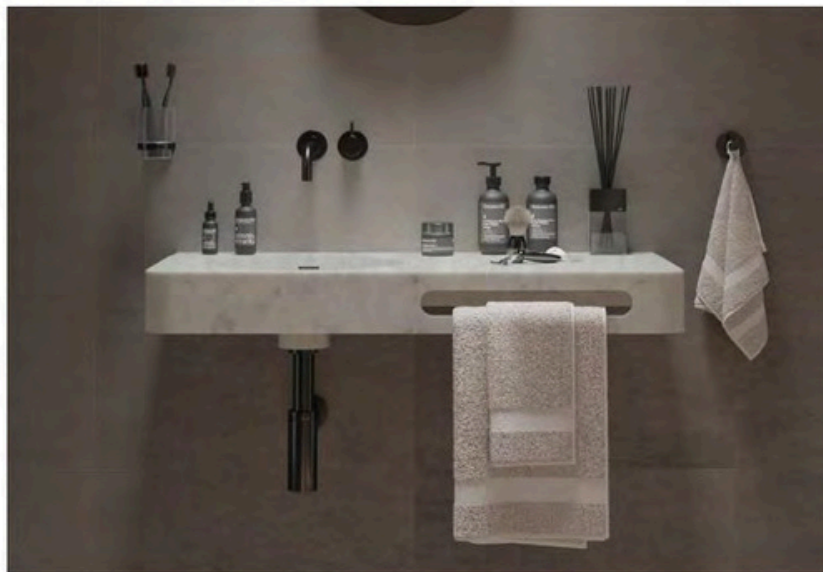

KKR-M8854

When grey color meets with white texture, it's like snowflakes flowing on a grey day, creating a modest luxury style.