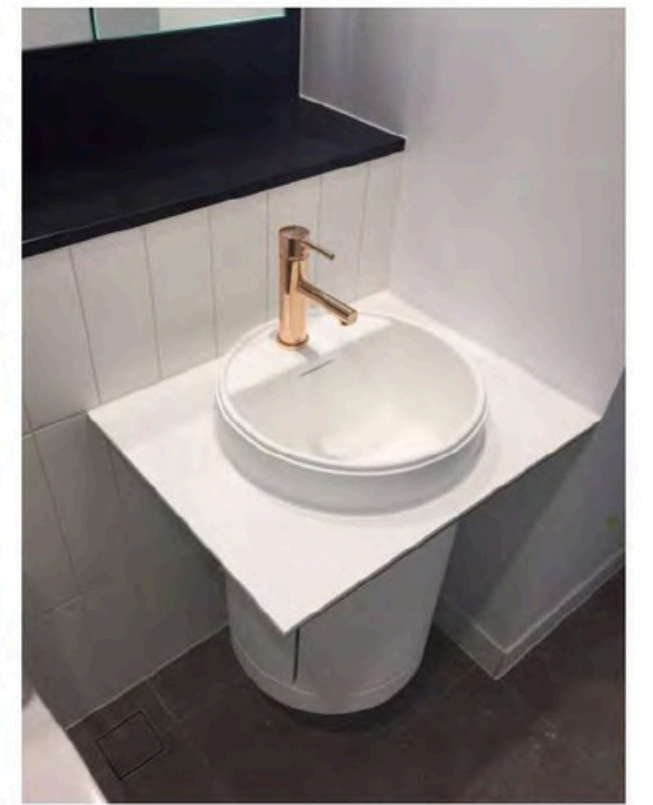

• Aurora Melbourne Centra

Address: 228 La Trobe St, Melbourne VIC 3000

Date: Year 2019

• V Hotel Dubai Curio-Collection

Address: Al Habtoor City, Sheikh Zayed Road, Dubai
Date: Open First Quarter of 2016

• Hard Rock Stadium- Miami Dolphins football Stadium