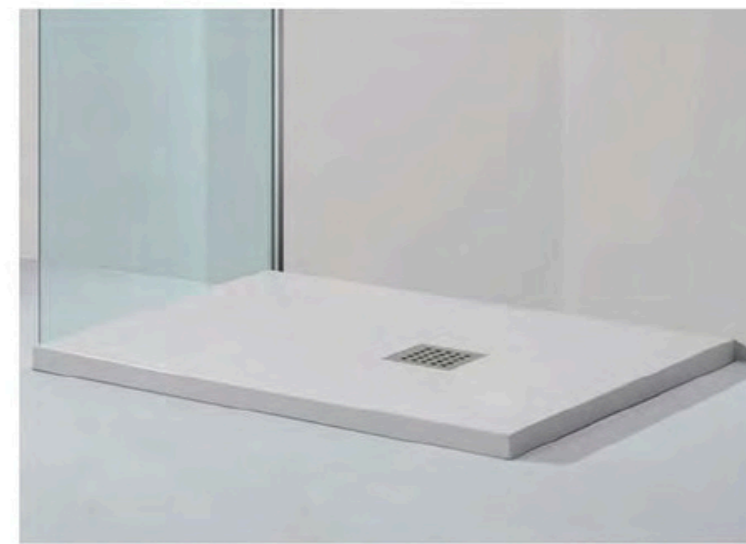

Popular Colors