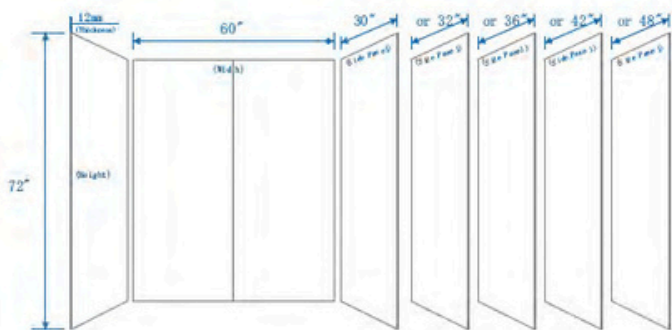

H72" W60" S30"	8mm
H72" W60" S32"	8mm
H72" W60" S36"	8mm
H72" W60" S42"	8mm
H72" W60" S48"	8mm

Mirror

The Mirror offers a myriad of advantageous selling points that make it an essential addition to any space. Its sleek and reflective surface adds depth and brightness, making rooms appear more spacious and inviting. As a versatile décor piece, it complements various interior styles, from modern to classic. With its functional use, the Mirror aids in daily grooming and styling routines. Its high-quality materials ensure clear and distortion-free reflections. Additionally, the Mirror serves as a practical tool for enhancing safety and security, allowing users to monitor their surroundings. Embrace the beauty, functionality, and versatility of the Mirror to elevate your living spaces.