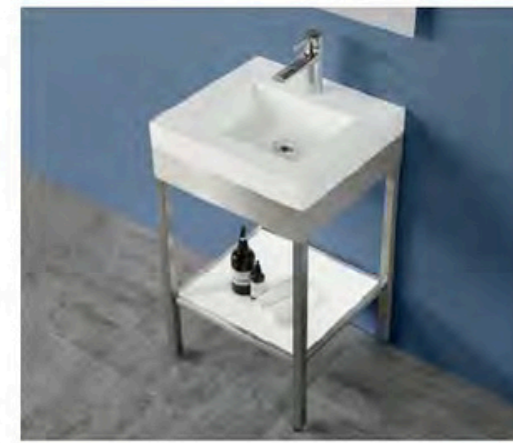

KKR No.	Products	Model No.	Dimemision
KKR-NED-1801-BS			508x470x850.2mm
	Wash Basin	KKR-1801-BS	508x470x76.2mm
	Vanity Base	KKR-1801-Base	508x470x774mm
	Shelf	KKR-1801-Shelf	438x400x12mm
Material: 201# stainless steel			
Stainless steel color options:		Available in both white and black finishes.