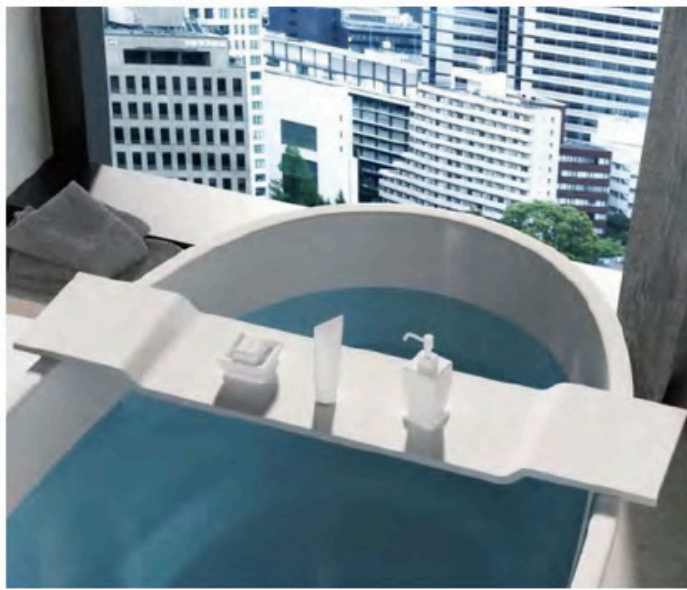

KKR-8031

Size:700x500x36mm
Size:800x600x36mm
Size:900x700x36mm

KKR-8032

Size:700x500x36mm
Size:800x600x36mm
Size:900x700x36mm

Bathtub Rack

The bathtub rack can be easily adjusted to fit various bathtub sizes. Made from durable materials, it provides a stable and secure platform for your bath essentials. It features multiple slots and compartments to hold items like books, tablets, drinks, candles, and more. The rack can be extended to accommodate additional items or to provide extra space. Equipped with non-slip grips or suction cups, it stays firmly in place during use. Designed to resist water damage, it is suitable for use in wet environments. The smooth surface allows for effortless cleaning and maintenance. It is lightweight and can be easily transported or stored when not in use. With its sleek design and modern aesthetic, it adds an elegant touch to any bathroom decor. The bathtub rack creates a spa-like atmosphere, allowing you to unwind and enjoy a luxurious bathing experience.