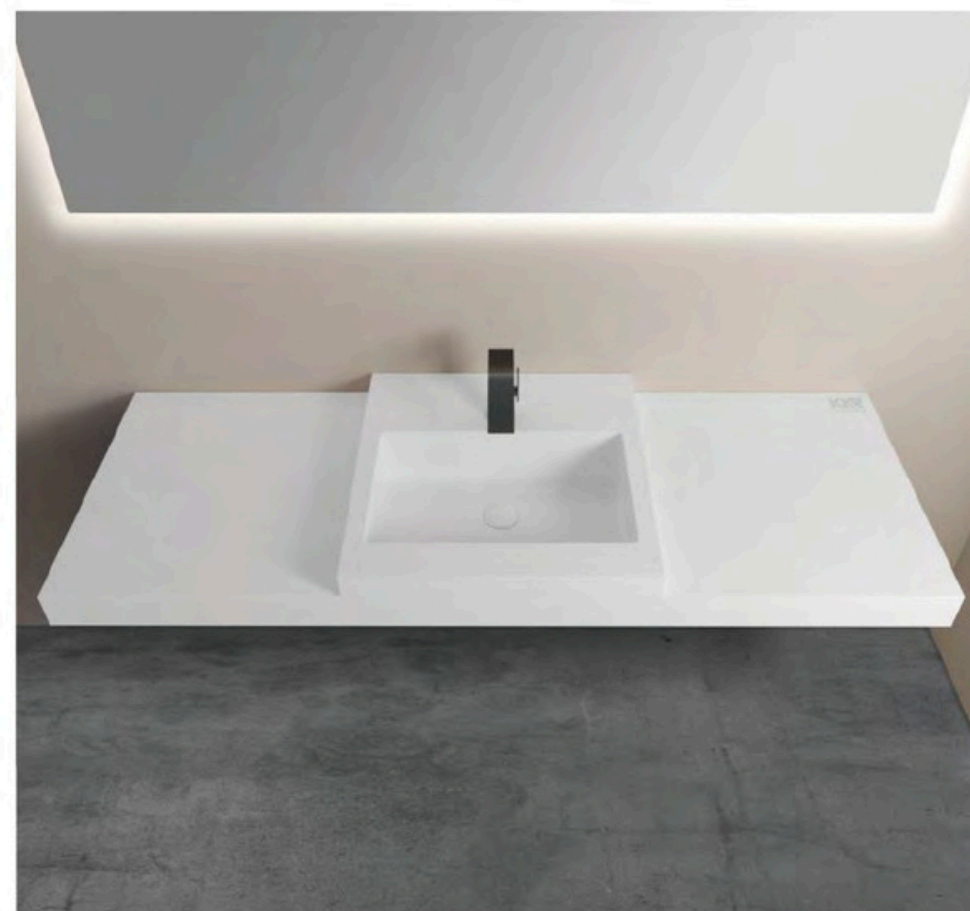

KKR-1815-4

Size: 1219x559x127mm

KKR-1815-5

Size: 1524x559x127mm