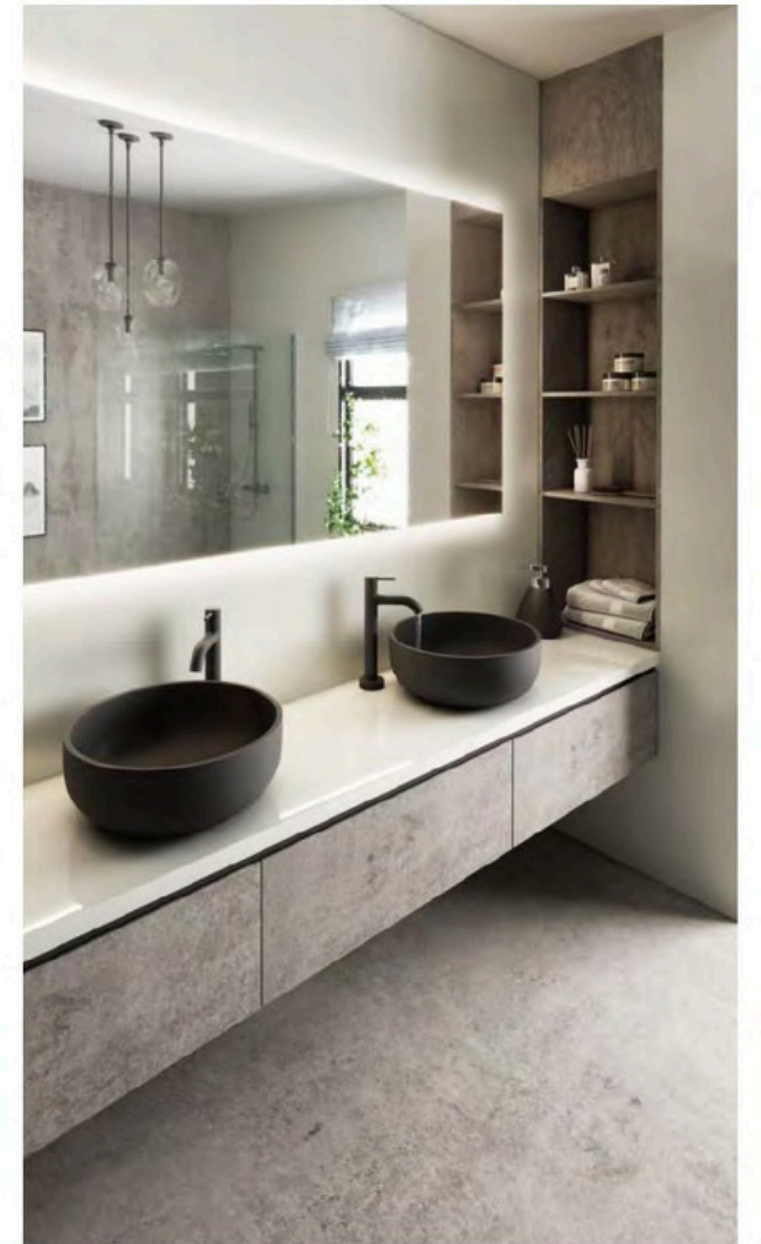

KKR-QS2202

Style: Art Vessel Bowl
Material: Quartz
Installaton type: Top Mount
Size Dimensions: 390x390x130mm