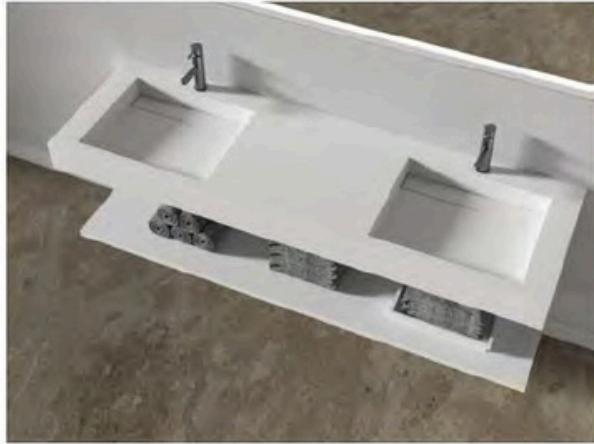

KKR No.	Model No.	Dimension
Vanity Set 2-1	Basin KKR-1267-1	1800x550x120mm
	Shelf	1800x450x25mm