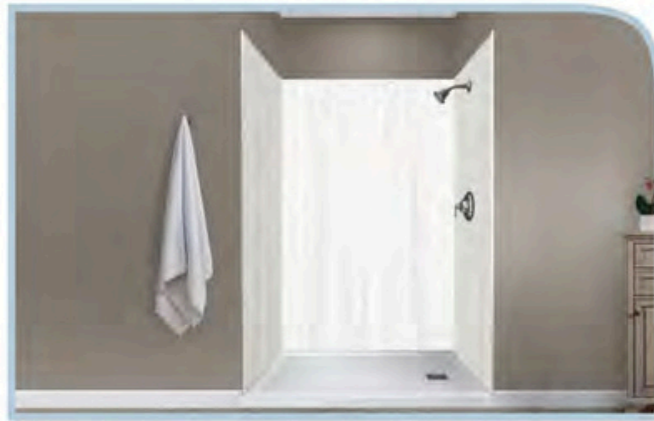

SHOWER SURROUND WALL PANEL

Solid surface is designed to withstand high temperatures; perfect for steam showers, resists mold and mildew, with a smooth matte finish, easy to clean.