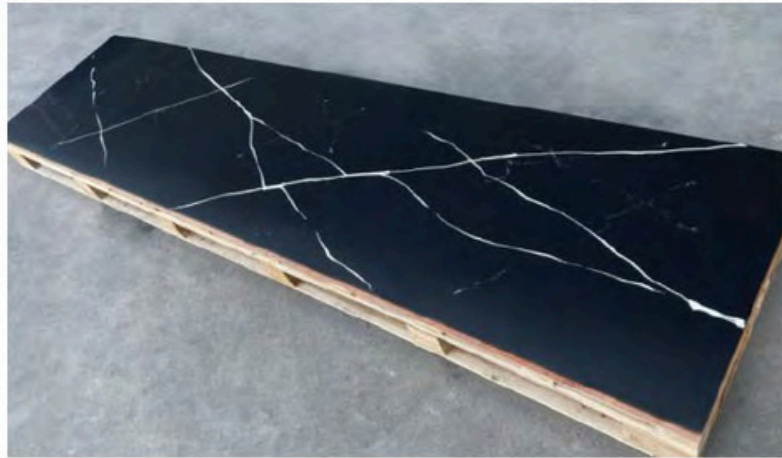

KKR-M8882

Exquisite marble color for solid surface
Fish belly white
Modern and high-end luxury

KKR-M8808-B

Bring Creativity
Vision into Reality

Adhering to the idea of doing fine products, strong brand,
focusing on the creation of artificial stone and other new
decorative materials R&D and manufacturing,
KKR® provides high-quality products for partners and
consumers.

KKR-M8808-C

New Creative Color Developed from KKR® Existed Colors
Both White and Black Series

KKR-M8896

White pattern sharply split the black slabs
Creating a obvious space feeling

KKR-M8856

A timeless black marble veining pattern
constracting white texture, is a distinctly
modern and classic beauty.