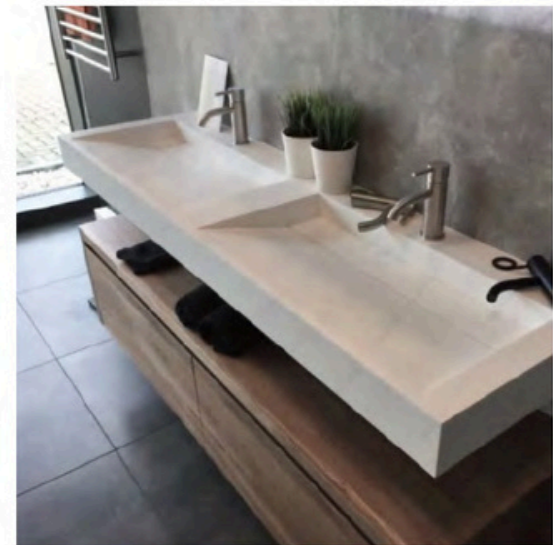

KKR-M8819

P R O D U C T S D I S P L A Y

Good performance: high strength, non-polluting, non-radioactive, non-toxic, flame-retardance, oil dirt and corrosion resistance, low water absorption, easy installation, etc. It is gradually becoming the new darling of the decoration building material market.

KKR-M8828

Splendid Visual Experience

With light texture, we can get the natural marble elegance and luxury, and the modern art style taste.