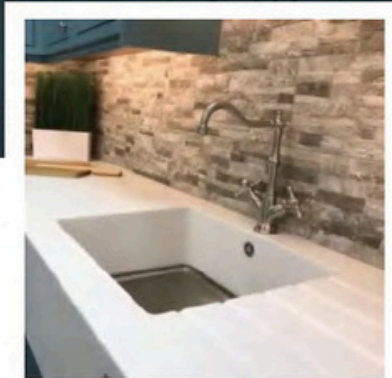

Sparkling Color

KKR-QS021

Sparkling Color

KKR-QS011

Sparkling Color

Super White Quartz Stone
for Kitchen Counter top Bring
You a Shiny and Clean Looking

KKR-QF001A

Solid Color