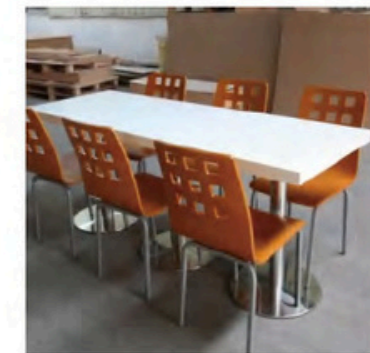

LOGO CUSTOM TABLE

Customized solid surface table with customer's logo.

It is a good way for advertising & personalization.

Art machinery and skilled workmanship make sure your logo or window carving is accurate.

With CNC engraving color, the logo won't fade away.

Flexible in any size, color, shape, edge, height, thickness, window size... Also, we can offer chairs together as your one-stop purchasing station.