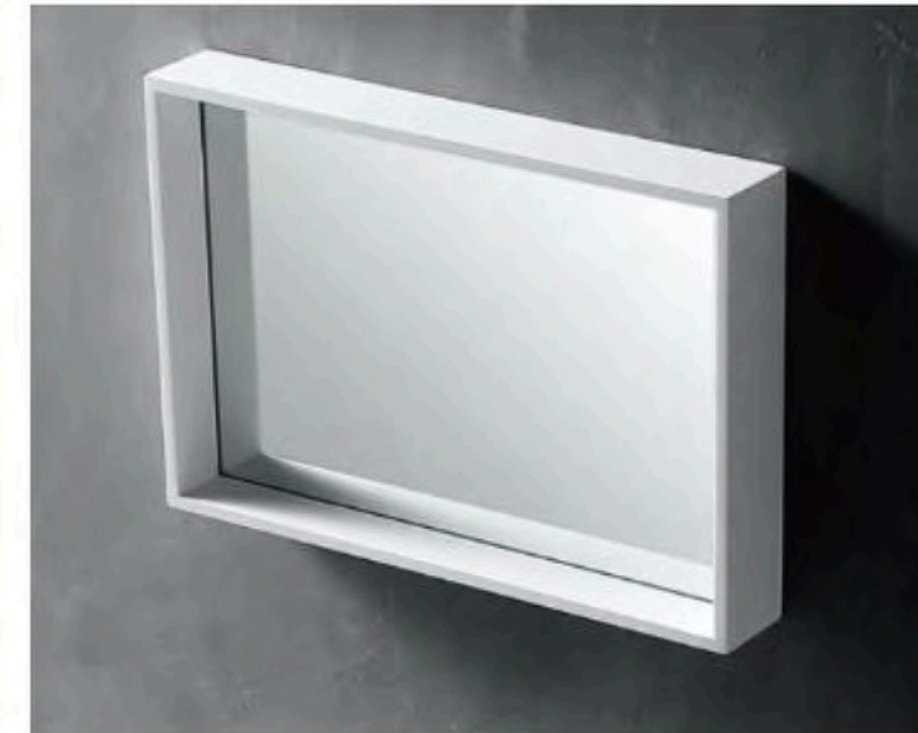

KKR-2000

Mirror
Solid Surface Frame
Available Size
350x300x68mm
450x300x68mm
610x300x68mm
700x500x68mm
800x600x68mm
900x700x68mm