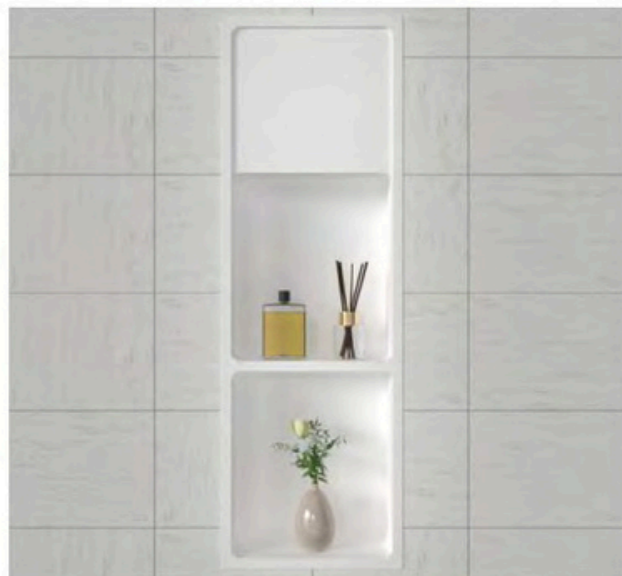

KKR-SN005

Size:880x290x137mm

KKR-QN001

Size:330x290x137mm

KKR-QN002

Size:645x290x137mm

KKR-QN003

Size:960x290x137mm

KKR-QN004

Size:1275x290x137mm

KKR-QN005

Size:880x290x137mm