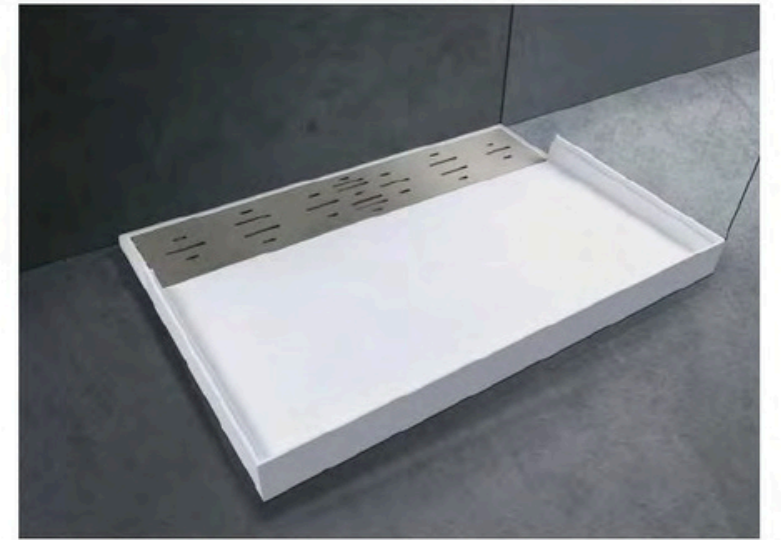

KKR-T021 Size: 1524x1067x127mm