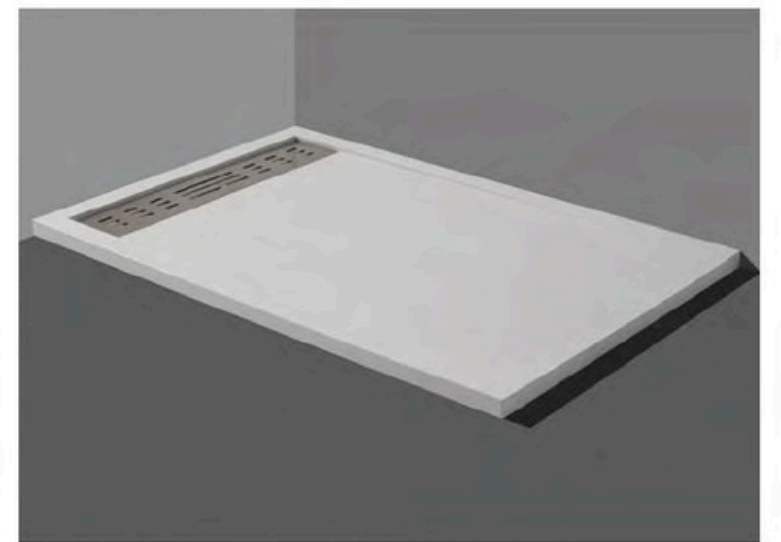

POLY-MARBLE STONE TRAYS / COMPOSIT STONE SHOWER PAN

ROUGH SURFACE

Popular Colors

KKR-T108 Size: 900x700x35mm

KKR-T110 Size: 1000x800x35mm

KKR-T113 Size: 1000x900x35mm

KKR-T115 Size: 1400x900x35mm

KKR-T116 Size: 800x800x35mm