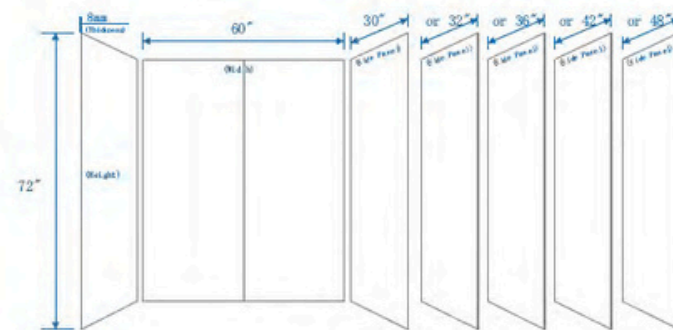

H72" W60" S30"	8mm
H72" W60" S32"	8mm
H72" W60" S36"	8mm
H72" W60" S42"	8mm
H72" W60" S48"	8mm

Mirror

The Mirror offers a myriad of advantageous selling points that make it an essential addition to any space. Its sleek and reflective surface adds depth and brightness, making rooms appear more spacious and inviting. As a versatile décor piece, it complements various interior styles, from modern to classic. With its functional use, the Mirror aids in daily grooming and styling routines. Its high-quality materials ensure clear and distortion-free reflections. Additionally, the Mirror serves as a practical tool for enhancing safety and security, allowing users to monitor their surroundings. Embrace the beauty, functionality, and versatility of the Mirror to elevate your living spaces.