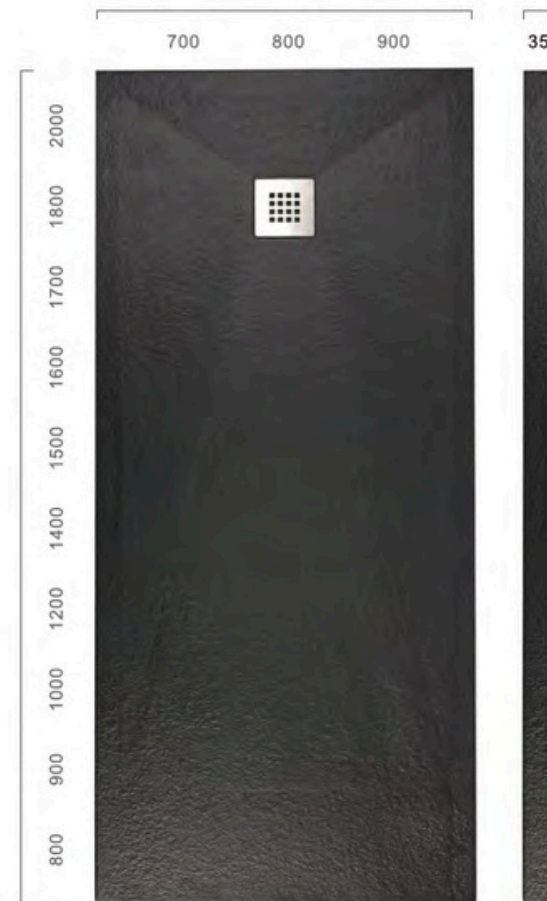

Popular Colors