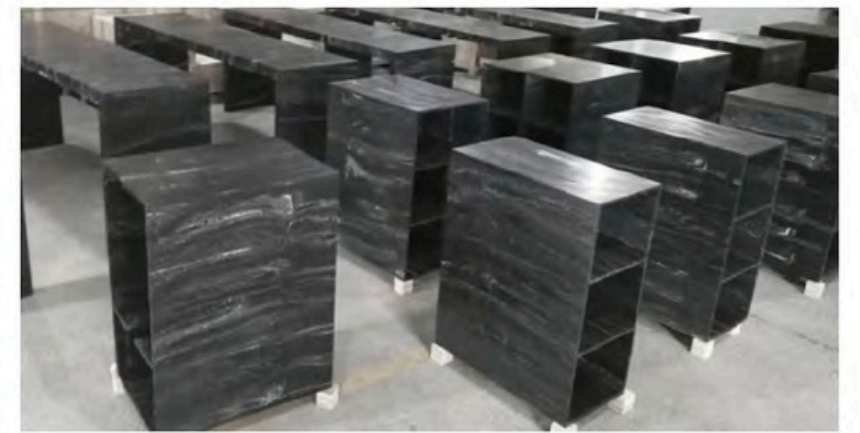

KKR-M8856

A timeless black marble veining pattern
constracting white texture, is a distinctly
modern and classic beauty.

KKR® is available in an array of colors and
styles to create a freedom space that truly
reflect the beauty and wonder of your life.