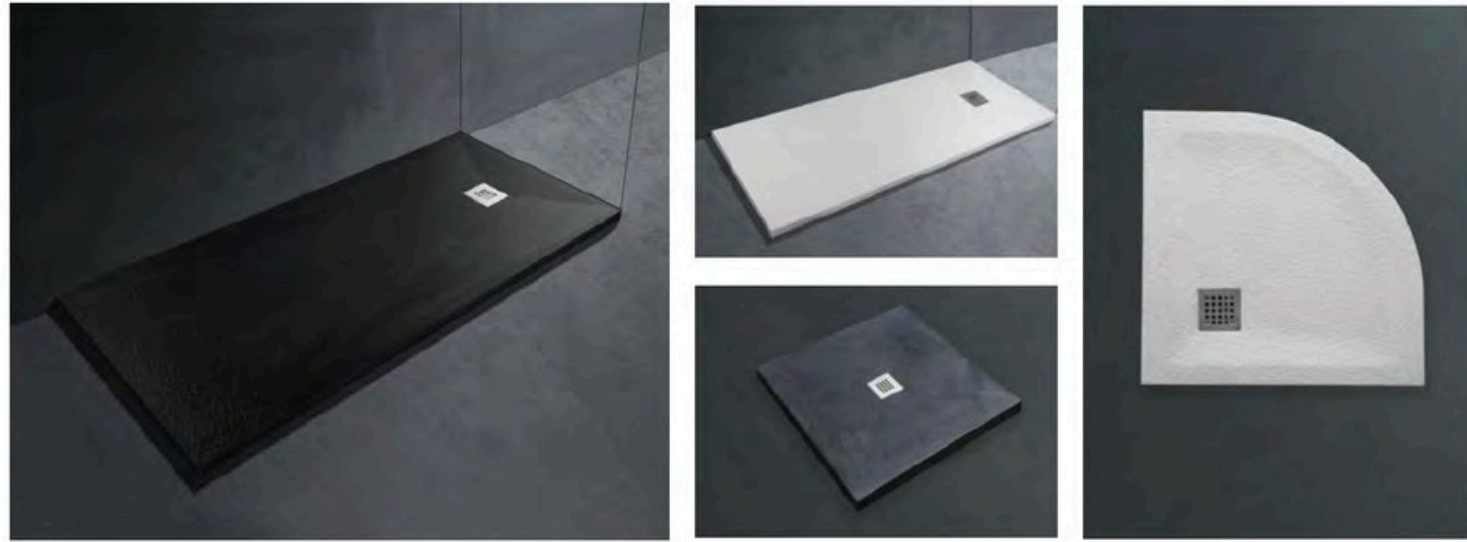

POLY-MARBLE STONE TRAYS / COMPOSIT STONE SHOWER PAN