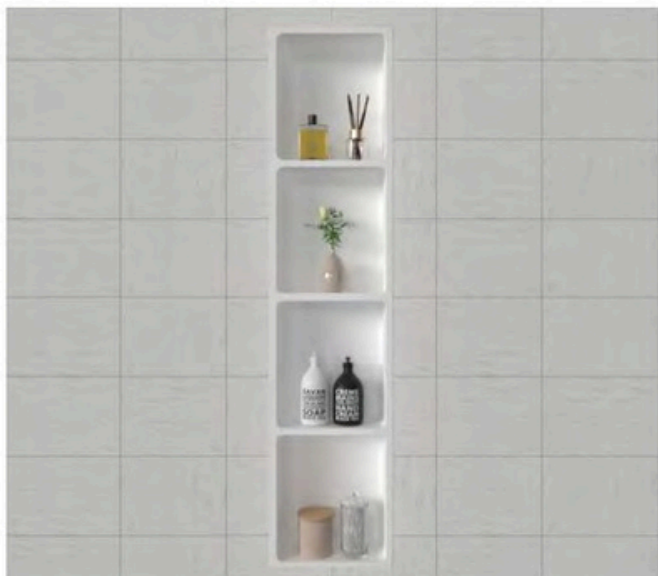

KKR-SN004

Size:1275x290x137mm