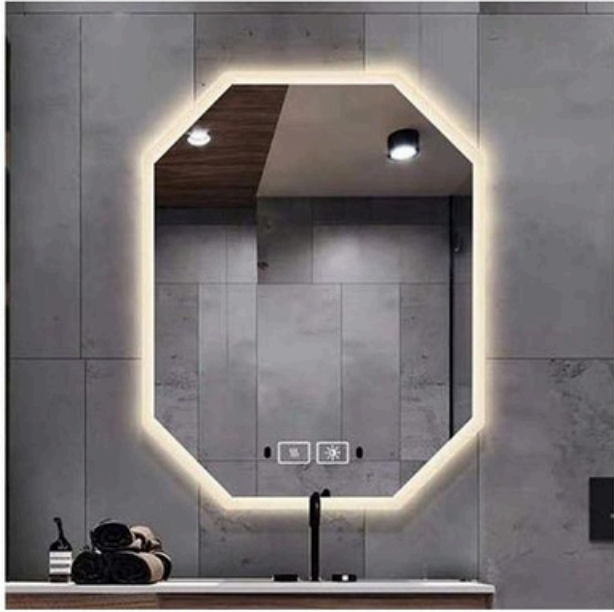

High definition silver mirror	
Function	Dimming
	Three color temperature of light
	Defog
	Body sensor
	Frosted mirror
LED lighting