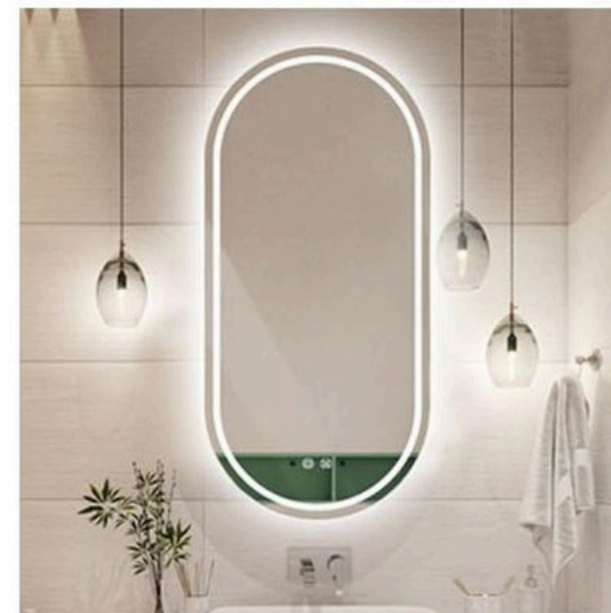

High definition silver mirror	
Function	Dimming
	Three color temperature of light
	Liquid crystal display
LED lighting	

High definition silver mirror	
Function	Dimming
	Three color temperature of light
	Defog
	Body sensor
	Frosted mirror
LED lighting	

High definition silver mirror	
Function	Dimming
	Three color temperature of light
LED lighting	

High definition silver mirror	
Function	Dimming
	Three color temperature of light
	Liquid crystal display
LED lighting	