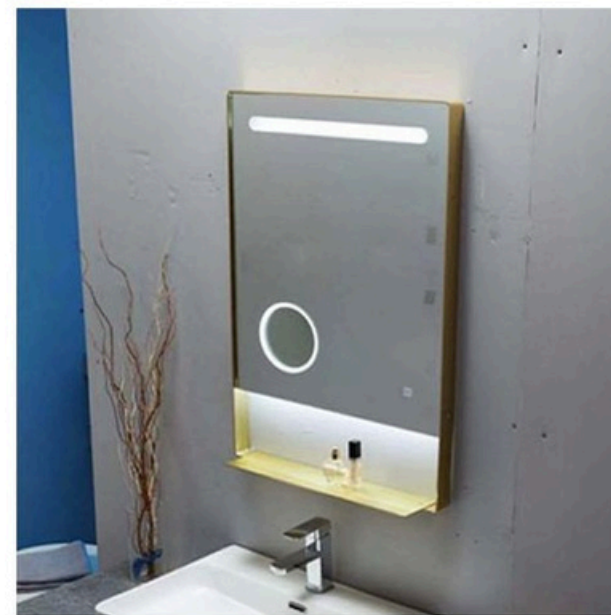

High definition silver mirror	
Function	Dimming
	Three color temperature of light
	Defog
	Frosted mirror
Border color	Champagne golden / Brushed black
LED lighting / Aluminum alloy frame	

High definition silver mirror	
Function	Dimming
	Three color temperature of light
	Defog
	Liquid crystal display
Border color	Frosted mirror
	Champagne golden / Brushed black
LED lighting / Aluminum alloy frame	

High definition silver mirror	
Function	One color temperature of light
	Frosted mirror
Border color	Champagne golden / Brushed black
LED lighting / Aluminum alloy frame	

High definition silver mirror	
Function	Dimming
	Three color temperature of light
	Liquid crystal display
Border color	Champagne golden / Brushed black
LED lighting / Aluminum alloy frame	