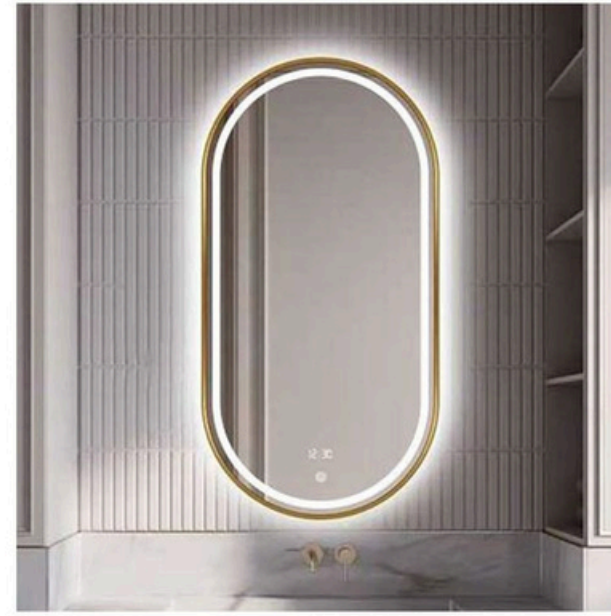

High definition silver mirror	
Function	Dimming
	Three color temperature of light
	Liquid crystal display
LED lighting	

High definition silver mirror	
Function	Dimming
	Three color temperature of light
	Defog
	Body sensor
	Frosted mirror
LED lighting	

High definition silver mirror	
Function	Dimming
	Three color temperature of light
LED lighting	

High definition silver mirror	
Function	Dimming
	Three color temperature of light
	Liquid crystal display
LED lighting	

High definition silver mirror	
Function	Dimming
	Three color temperature of light
	Defog
	Body sensor
	Frosted mirror
LED lighting	

High definition silver mirror	
Function	Dimming
	Three color temperature of light
	Frosted mirror
Border color	Champagne golden / Brushed black
LED lighting / Aluminum alloy frame	