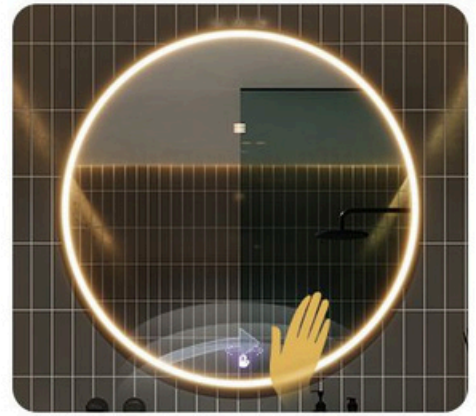

**Dimming** (Press the switch to adjust the brightness)

**Change the color temperature** (Click on the switch)

**Bluetooth**

**Defog**

**Liquid crystal display**

**Body sensor**

**Hand scan sense**

**Frosted mirror**

**3X Magnifying make-up mirror**

High definition silver mirror	
Function	Dimming
	Three color temperature of light
	Frosted mirror
LED lighting	

High definition silver mirror	
Function	Dimming
	Three color temperature of light
	Defog
	Liquid crystal display
	Frosted mirror
LED lighting	

High definition silver mirror	
Function	One color temperature of light
	Frosted mirror
LED lighting	

High definition silver mirror	
Function	Dimming
	Three color temperature of light
	Liquid crystal display
	Frosted mirror
LED lighting	

High definition silver mirror	
Function	Dimming
	Three color temperature of light
	Frosted mirror
LED lighting	

High definition silver mirror	
Function	Dimming
	Three color temperature of light
	Frosted mirror
LED lighting	