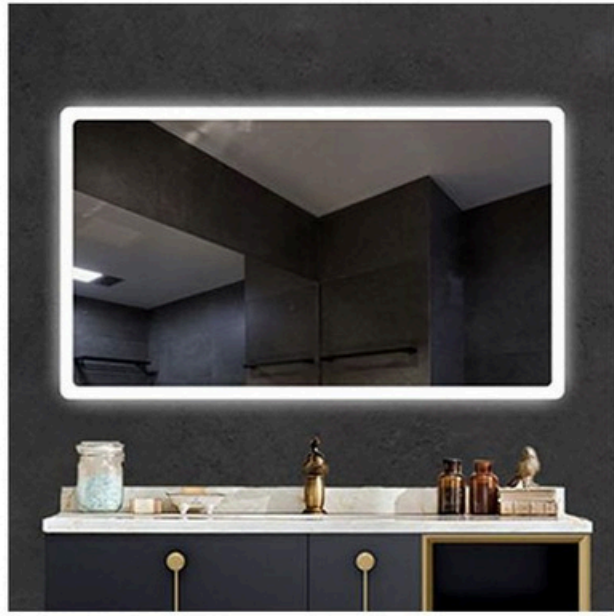

**Dimming** (Press the switch to adjust the brightness)

**Change the color temperature** (Click on the switch)

**Bluetooth**

**Defog**

**Liquid crystal display**

**Body sensor**

**Hand scan sense**

**Frosted mirror**

**3X Magnifying make-up mirror**

High definition silver mirror	
Function	Dimming
	Three color temperature of light
	Frosted mirror
LED lighting	

High definition silver mirror	
Function	Dimming
	Three color temperature of light
	Defog
	Liquid crystal display
	Frosted mirror
LED lighting	

High definition silver mirror	
Function	One color temperature of light
	Frosted mirror
LED lighting	

High definition silver mirror	
Function	Dimming
	Three color temperature of light
	Liquid crystal display
	Frosted mirror
LED lighting	

High definition silver mirror	
Function	Dimming
	Three color temperature of light
	Frosted mirror
LED lighting	

High definition silver mirror	
Function	Dimming
	Three color temperature of light
	Frosted mirror
LED lighting	