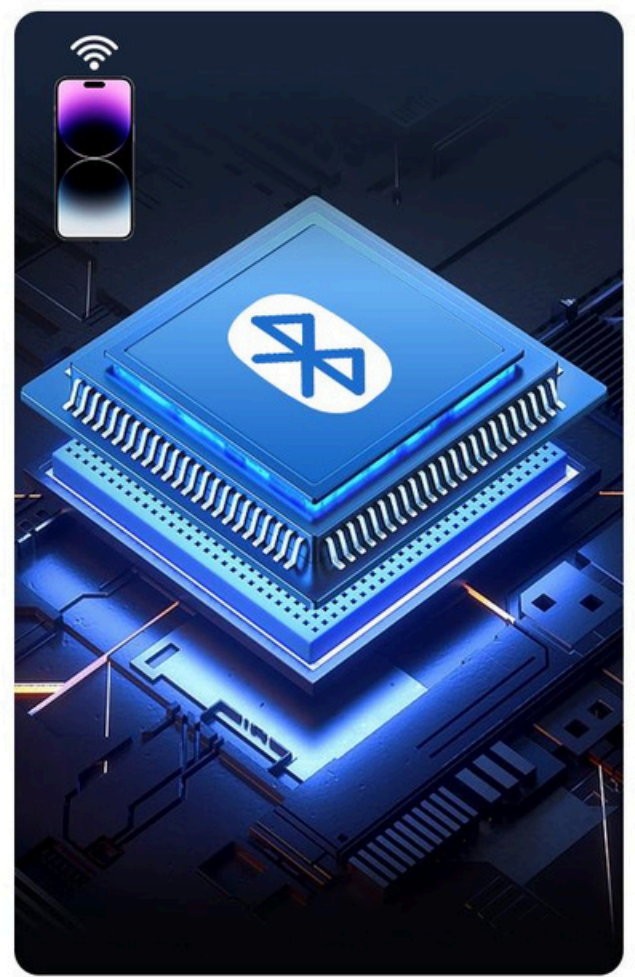

**Dimming** (Press the switch to adjust the brightness)

**Change the color temperature** (Click on the switch)

**Bluetooth**

**Defog**

**Liquid crystal display**

**Body sensor**

**Hand scan sense**

**Frosted mirror**