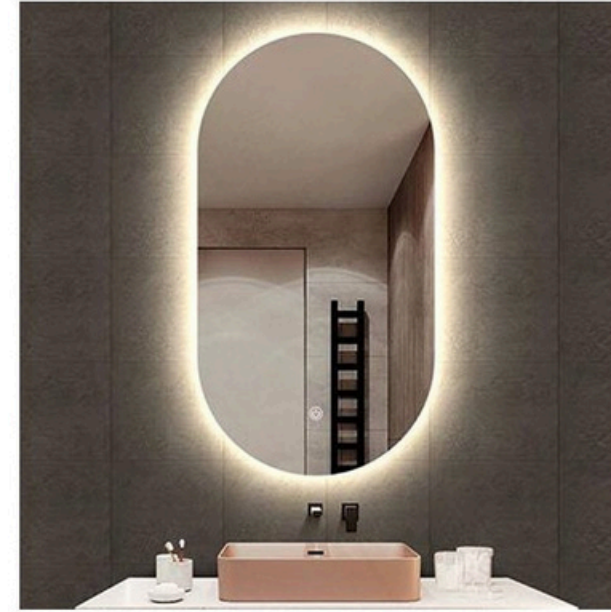

High definition silver mirror	
Function	One color temperature of light
LED lighting	

High definition silver mirror	
Function	Dimming
	Three color temperature of light
	Defog
	Liquid crystal display
LED lighting	

High definition silver mirror	
Function	Dimming
	Three color temperature of light
	Liquid crystal display
LED lighting	

High definition silver mirror	
Function	Dimming
	Three color temperature of light
	Defog
	Body sensor
	Frosted mirror
LED lighting	