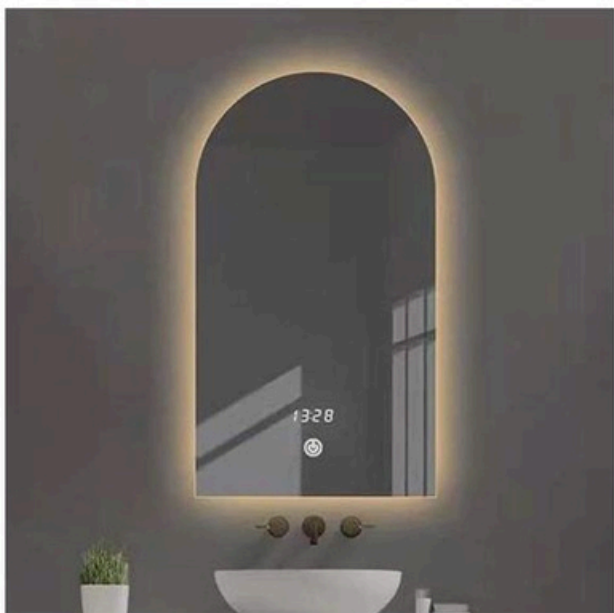

High definition silver mirror	
Function	Dimming
	Three color temperature of light
	Liquid crystal display
LED lighting