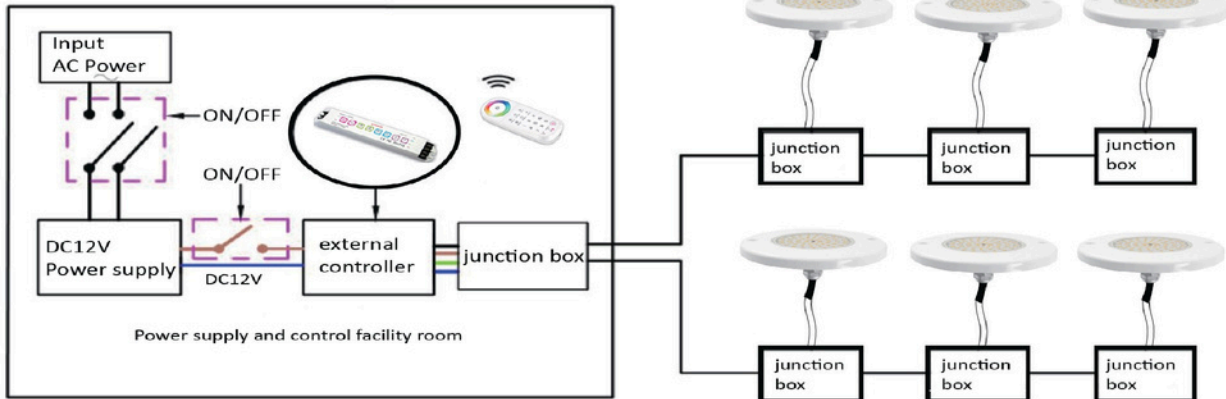

Slim Par56 Swimming Pool Light (DC series)

PC housing, easy install, high luminous efficiency

JPP12006

JPP16010

JPP23018/JPP23025/JPP23035

Connection Diagram

Item No.	LED Qty (pcs)	Power	Input Voltage	Emitting Color	Beam Angle	Material
JPP12006	SMD 2835 63pcs	6W	DC12V	Warm White Cool White Red Green Blue RGB RGBW	120°	PC
JPP16010	SMD 2835 108pcs	10W				
JPP23018	SMD 2835 252pcs	18W				
JPP23025	SMD 2835 324pcs	25W				
JPP23035	SMD 2835 432pcs	35W				

Material specifications

Housing	PC
LED	Hight bright SMD LED
CRI	Ra>80
IP Grade	IP68
Working Environment	-20°C ~+40°C
Power cable	2 meters H05RNF 2 wires (single color)/ 4 wires (RGB)/5 wires (RGBW)
Control mode	<ul style="list-style-type: none"> • Switch control • Remote control(RF,IR) • APP,DALI,0-10V ...