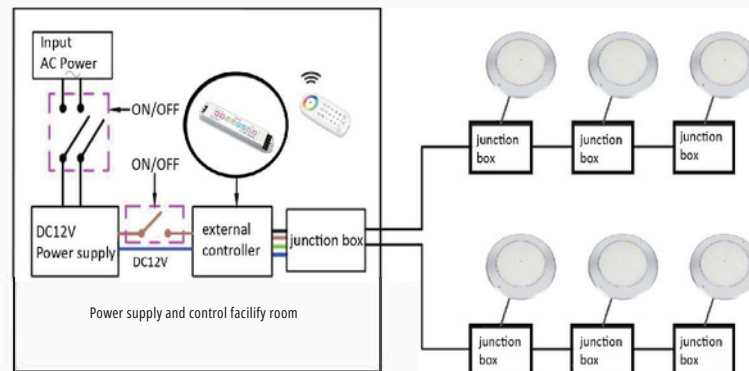

Connection Diagram

Item No.	LED Qty (pcs)	Power	Input Voltage	Emitting Color	Beam Angle	Material
JP110-6W-DC	SMD 2835 63pcs	6W	DC12V	Warm White Cool White Red Green Blue RGB RGBW	120°	316SS+PC
JP160-10W-DC	SMD 2835 108pcs	10W				
JP230-18W-DC	SMD 2835 252pcs	18W				
JP230-25W-DC	SMD 2835 324pcs	25W				
JP230-35W-DC	SMD 2835 432pcs	35W				
JP280-25W-DC	SMD 2835 324pcs	25W				
JP280-35W-DC	SMD 2835 432pcs	35W				
JP280-42W-DC	SMD 2835 540pcs	42W