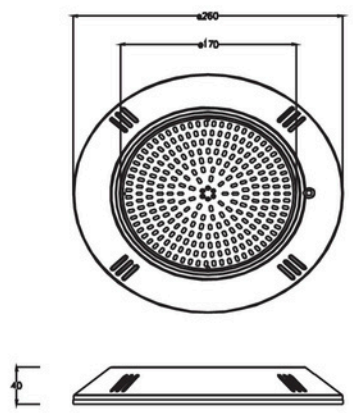

JPB180-18W / JPB180-24W

JPB230-18W / JPB230-25W
JPB230-35W / JPB230-42W

back view

Material specifications

Housing	PC
LED	High bright SMD LED
CRI	Ra>80
IP Grade	IP68
Working Environment	-20℃~+40℃
Power cable	2 meters H05RNF 2 wires (single color)/ 2 wires (RGB)/2 wires (RGBW)
Control mode	<ul style="list-style-type: none"> • Switch control • Remote control(RF,IR) • APP,DALI,0-10V ...

Connection Diagram

back view

JPB260-18W / JPB260-25W
JPB260-35W / JPB260-42W

18keys remote(RGB/RGBW Optional accessory)

Guidance for installation

Item No.	LED Qty (pcs)	Power	Input Voltage	Emitting Color	Beam Angle	Material
JPB152-10W	SMD 2835 135pcs	10W	AC12V	Warm White Cool White Red Green Blue RGB RGBW	120°	PC
JPB152-18W	SMD 2835 252pcs	18W				
JPB180-18W	SMD 2835 252pcs	18W				
JPB180-24W	SMD 2835 324pcs	24W				
JPB230-18W	SMD 2835 252pcs	18W				
JPB230-25W	SMD 2835 324pcs	25W				
JPB230-35W	SMD 2835 432pcs	35W				
JPB230-42W	SMD 2835 540pcs	42W				
JPB260-18W	SMD 2835 252pcs	18W				
JPB260-25W	SMD 2835 324pcs	25W				
JPB260-35W	SMD 2835 432pcs	35W				
JPB260-42W	SMD 2835 540pcs	42W				