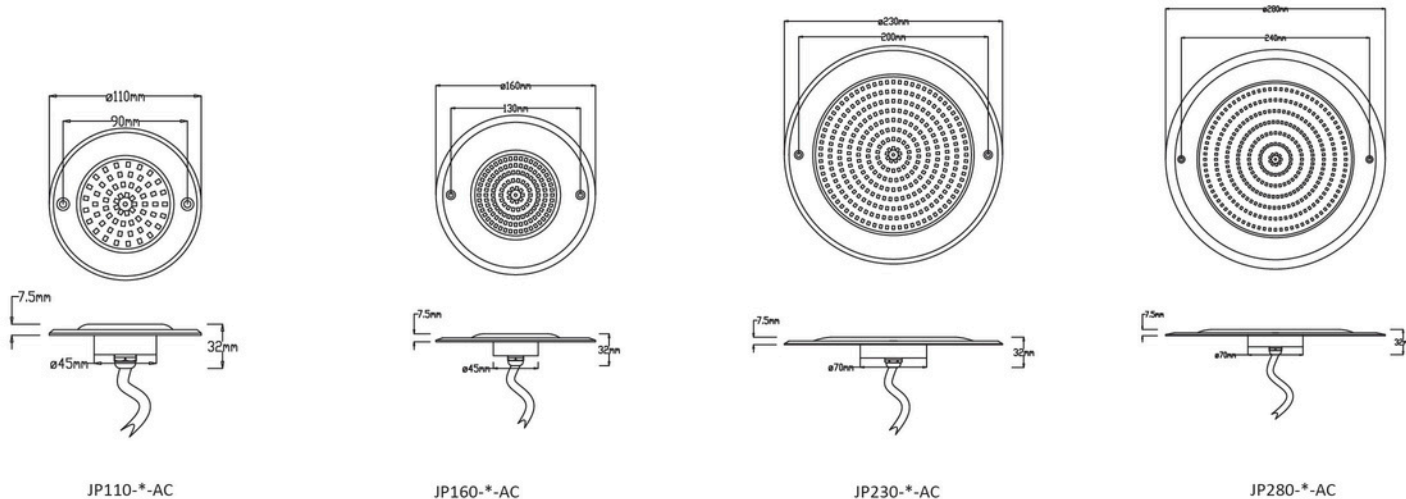

Connection Diagram

side view

back view

Customized color box

18Keys remote(RGB/RGBW Optional accessory)

Super Thin PAR56 POOL light

Stainless steel 316L+PC(AC series)

JP230-18W-AC
JP230-25W-AC
JP230-35W-AC

JP280-25W-AC
JP280-35W-AC
JP280-42W-AC

Outer Dimensions

Unit:mm

Item No.	LED Qty (pcs)	Power	Input Voltage	Emitting Color	Beam Angle	Material
JP110-6W-AC	SMD 2835 63pcs	6W	AC12V	Warm White Cool White Red Green Blue RGB RGBW	120°	316SS+PC
JP160-10W-AC	SMD 2835 108pcs	10W				
JP230-18W-AC	SMD 2835 252pcs	18W				
JP230-25W-AC	SMD 2835 324pcs	25W				
JP230-35W-AC	SMD 2835 432pcs	35W				
JP280-25W-AC	SMD 2835 324pcs	25W				
JP280-35W-AC	SMD 2835 432pcs	35W				
JP280-42W-AC	SMD 2835 540pcs	42W				