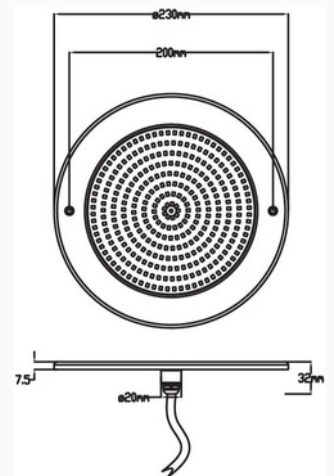

JP230-18W-DC
JP230-25W-DC
JP230-35W-DC

JP280-25W-DC
JP280-35W-DC
JP280-42W-DC

Outer Dimensions

Unit:mm

JP110-*-DC

JP160-*-DC

JP230-*-DC

JP280-*-DC

JP280-25W-AC
JP280-35W-AC
JP280-42W-AC

Outer Dimensions

Unit:mm

Item No.	LED Qty (pcs)	Power	Input Voltage	Emitting Color	Beam Angle	Material
JP110-6W-AC	SMD 2835 63pcs	6W	AC12V	Warm White Cool White Red Green Blue RGB RGBW	120°	316SS+PC
JP160-10W-AC	SMD 2835 108pcs	10W				
JP230-18W-AC	SMD 2835 252pcs	18W				
JP230-25W-AC	SMD 2835 324pcs	25W				
JP230-35W-AC	SMD 2835 432pcs	35W				
JP280-25W-AC	SMD 2835 324pcs	25W				
JP280-35W-AC	SMD 2835 432pcs	35W				
JP280-42W-AC	SMD 2835 540pcs	42W				

Slim Par56 Swimming Pool Light (DC series)

PC housing, easy install, high luminous efficiency

JPP12006

JPP16010

JPP23018/JPP23025/JPP23035

Connection Diagram

Item No.	LED Qty (pcs)	Power	Input Voltage	Emitting Color	Beam Angle	Material
JPP12006	SMD 2835 63pcs	6W	DC12V	Warm White Cool White Red Green Blue RGB RGBW	120°	PC
JPP16010	SMD 2835 108pcs	10W				
JPP23018	SMD 2835 252pcs	18W				
JPP23025	SMD 2835 324pcs	25W				
JPP23035	SMD 2835 432pcs	35W				