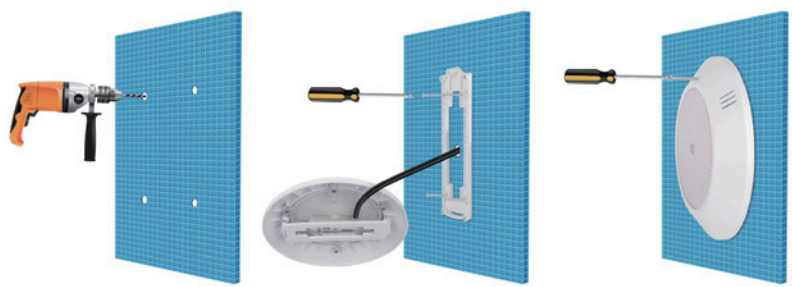

Connection Diagram

back view

JPB260-18W / JPB260-25W
JPB260-35W / JPB260-42W

18keys remote(RGB/RGBW Optional accessory)

Guidance for installation

Item No.	LED Qty (pcs)	Power	Input Voltage	Emitting Color	Beam Angle	Material
JPB152-10W	SMD 2835 135pcs	10W	AC12V	Warm White Cool White Red Green Blue RGB RGBW	120°	PC
JPB152-18W	SMD 2835 252pcs	18W				
JPB180-18W	SMD 2835 252pcs	18W				
JPB180-24W	SMD 2835 324pcs	24W				
JPB230-18W	SMD 2835 252pcs	18W				
JPB230-25W	SMD 2835 324pcs	25W				
JPB230-35W	SMD 2835 432pcs	35W				
JPB230-42W	SMD 2835 540pcs	42W				
JPB260-18W	SMD 2835 252pcs	18W				
JPB260-25W	SMD 2835 324pcs	25W				
JPB260-35W	SMD 2835 432pcs	35W				
JPB260-42W	SMD 2835 540pcs	42W				