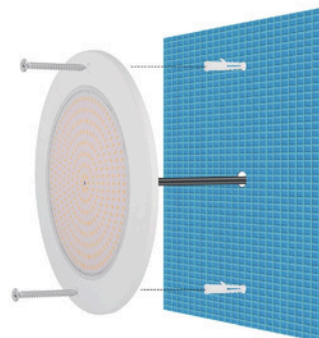

Super Thin PAR56 POOL light

Stainless steel 316L+PC(DC series)

JP110-6W-DC

JP160-10W-DC

Material specifications

Housing	PC
Front Cover	PC shade
LED	Hight bright SMD LED
CRI	Ra>80
IP Grade	IP68
Working Environment	-20°C~+40°C
Power cable	2 meters H0SRNF 2 wires (single color)/ 4 wires (RGB)/5 wires (RGBW)
Control mode	<ul style="list-style-type: none"> • Switch control • Remote control(RF,IR) • APP,DALI,0-10V ...

Connection Diagram

Item No.	LED Qty (pcs)	Power	Input Voltage	Emitting Color	Beam Angle	Material
JP110-6W-DC	SMD 2835 63pcs	6W	DC12V	Warm White Cool White Red Green Blue RGB RGBW	120°	316SS+PC
JP160-10W-DC	SMD 2835 108pcs	10W				
JP230-18W-DC	SMD 2835 252pcs	18W				
JP230-25W-DC	SMD 2835 324pcs	25W				
JP230-35W-DC	SMD 2835 432pcs	35W				
JP280-25W-DC	SMD 2835 324pcs	25W				
JP280-35W-DC	SMD 2835 432pcs	35W				
JP280-42W-DC	SMD 2835 540pcs	42W				

JP230-18W-DC
JP230-25W-DC
JP230-35W-DC

JP280-25W-DC
JP280-35W-DC
JP280-42W-DC

Outer Dimensions

Unit:mm

JP110-*-DC

JP160-*-DC

JP230-*-DC

JP280-*-DC

side view

back view

Guidance for installation

JP110-6W-AC

JP160-10W-AC

Material specifications

Housing	PC
Front Cover	PC shade
LED	High bright SMD LED
CRI	Ra>80
IP Grade	IP68
Working Environment	-20°C~+40°C
Power cable	2 meters H05RNF 2 wires (single color)/ 2 wires (RGB)/(RGBW)
Control mode	<ul style="list-style-type: none"> • Switch control • Remote control(RF,IR) • APP,DALI,0-10V ...