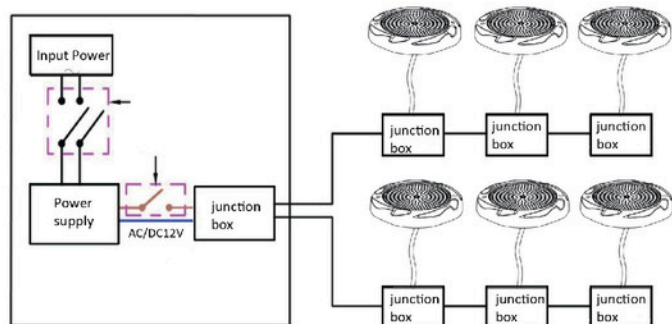

Connection Diagram