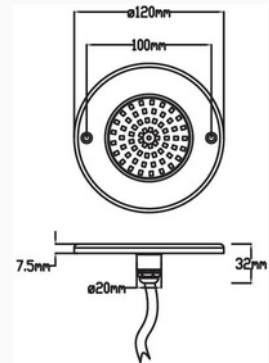

JP230-18W-DC
JP230-25W-DC
JP230-35W-DC

JP280-25W-DC
JP280-35W-DC
JP280-42W-DC

Outer Dimensions

Unit:mm

JP110-*-DC

JP160-*-DC

JP230-*-DC

JP280-*-DC

JP280-25W-AC
JP280-35W-AC
JP280-42W-AC

Outer Dimensions

Unit:mm

Item No.	LED Qty (pcs)	Power	Input Voltage	Emitting Color	Beam Angle	Material
JP110-6W-AC	SMD 2835 63pcs	6W	AC12V	Warm White Cool White Red Green Blue RGB RGBW	120°	316SS+PC
JP160-10W-AC	SMD 2835 108pcs	10W				
JP230-18W-AC	SMD 2835 252pcs	18W				
JP230-25W-AC	SMD 2835 324pcs	25W				
JP230-35W-AC	SMD 2835 432pcs	35W				
JP280-25W-AC	SMD 2835 324pcs	25W				
JP280-35W-AC	SMD 2835 432pcs	35W				
JP280-42W-AC	SMD 2835 540pcs	42W				

Slim Par56 Swimming Pool Light (DC series)

PC housing, easy install, high luminous efficiency

JPP12006

JPP16010

JPP23018/JPP23025/JPP23035

Connection Diagram

Item No.	LED Qty (pcs)	Power	Input Voltage	Emitting Color	Beam Angle	Material
JPP12006	SMD 2835 63pcs	6W	DC12V	Warm White Cool White Red Green Blue RGB RGBW	120°	PC
JPP16010	SMD 2835 108pcs	10W				
JPP23018	SMD 2835 252pcs	18W				
JPP23025	SMD 2835 324pcs	25W				
JPP23035	SMD 2835 432pcs	35W				