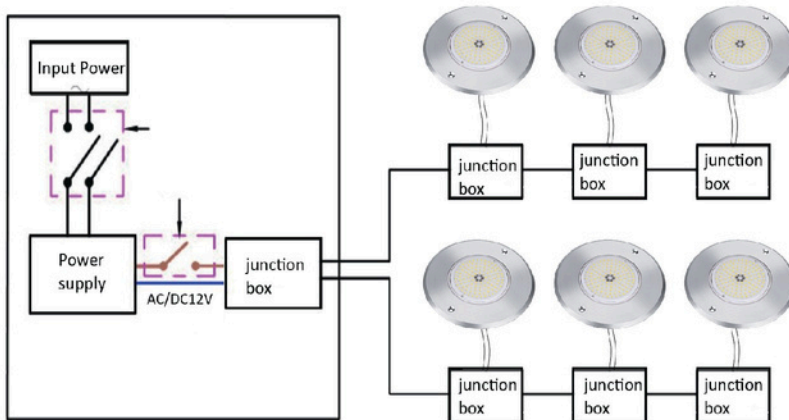

Material specifications

Housing	PC
Front Cover	PC shade
LED	High bright SMD LED
CRI	Ra>80
IP Grade	IP68
Working Environment	-20°C~+40°C
Power cable	2 meters H05RNF 2 wires (single color)/ 2 wires (RGB)/(RGBW)
Control mode	• Switch control • Remote control(RF,IR) • APP,DALI,0-10V ...

Connection Diagram

side view