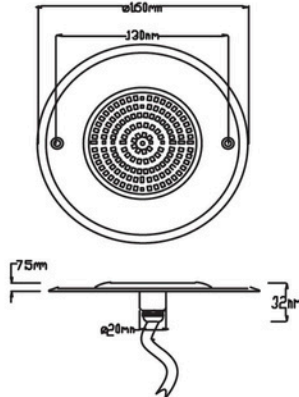

Super Thin PAR56 POOL light

Stainless steel 316L+PC(DC series)

JP110-6W-DC

JP160-10W-DC

Material specifications

Housing	PC
Front Cover	PC shade
LED	Hight bright SMD LED
CRI	Ra>80
IP Grade	IP68
Working Environment	-20°C~+40°C
Power cable	2 meters H0SRNF 2 wires (single color)/ 4 wires (RGB)/5 wires (RGBW)
Control mode	<ul style="list-style-type: none"> • Switch control • Remote control(RF,IR) • APP,DALI,0-10V ...

Connection Diagram

Item No.	LED Qty (pcs)	Power	Input Voltage	Emitting Color	Beam Angle	Material
JP110-6W-DC	SMD 2835 63pcs	6W	DC12V	Warm White Cool White Red Green Blue RGB RGBW	120°	316SS+PC
JP160-10W-DC	SMD 2835 108pcs	10W				
JP230-18W-DC	SMD 2835 252pcs	18W				
JP230-25W-DC	SMD 2835 324pcs	25W				
JP230-35W-DC	SMD 2835 432pcs	35W				
JP280-25W-DC	SMD 2835 324pcs	25W				
JP280-35W-DC	SMD 2835 432pcs	35W				
JP280-42W-DC	SMD 2835 540pcs	42W				

JP230-18W-DC
JP230-25W-DC
JP230-35W-DC

JP280-25W-DC
JP280-35W-DC
JP280-42W-DC

Outer Dimensions

Unit:mm

JP110-*-DC

JP160-*-DC

JP230-*-DC

JP280-*-DC