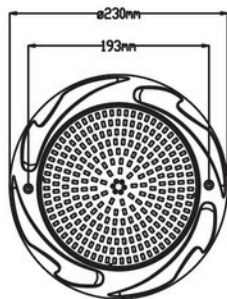

Wall-Mount LED Pool Light (AC series)

PC housing, high luminous efficiency, easy install, energy-saving

Material specifications

Housing	PC
LED	High bright SMD LED
CRI	Ra>80
IP Grade	IP68
Working Environment	-20℃~+40℃
Power cable	2 meters H05RNF 2 wires (single color)/ 2 wires (RGB)/2 wires (RGBW)
Control mode	• Switch control • Remote control(RF,IR) • APP,DALI,0-10V ...

Connection Diagram