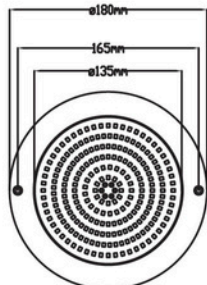

Wall-Mount LED Pool Light (AC series)

PC housing, high luminous efficiency, easy install, energy-saving

Material specifications

Housing	PC
LED	High bright SMD LED
CRI	Ra>80
IP Grade	IP68
Working Environment	-20℃~+40℃
Power cable	2 meters H05RNF 2 wires (single color)/ 2 wires (RGB)/2 wires (RGBW)
Control mode	• Switch control • Remote control(RF,IR) • APP,DALI,0-10V ...

Connection Diagram