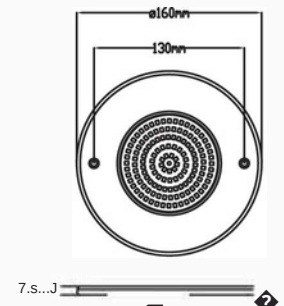

JP280-25W-AC
JP280-35W-AC
JP280-42W-AC

Outer Dimensions

Unit:mm

Item No.	LED Qty (pcs)	Power	Input Voltage	Emitting Color	Beam Angle	Material
JP110-6W-AC	SMD 2835 63pcs	6W	AC12V	Warm White Cool White Red Green Blue RGB RGBW	120°	316SS+PC
JP160-10W-AC	SMD 2835 108pcs	10W				
JP230-18W-AC	SMD 2835 252pcs	18W				
JP230-25W-AC	SMD 2835 324pcs	25W				
JP230-35W-AC	SMD 2835 432pcs	35W				
JP280-25W-AC	SMD 2835 324pcs	25W				
JP280-35W-AC	SMD 2835 432pcs	35W				
JP280-42W-AC	SMD 2835 540pcs	42W				

Slim Par56 Swimming Pool Light (DC series)

PC housing, easy install, high luminous efficiency

JPP12006

JPP16010

JPP23018/JPP23025/JPP23035

Connection Diagram

Item No.	LED Qty (pcs)	Power	Input Voltage	Emitting Color	Beam Angle	Material
JPP12006	SMD 2835 63pcs	6W	DC12V	Warm White Cool White Red Green Blue RGB RGBW	120°	PC
JPP16010	SMD 2835 108pcs	10W				
JPP23018	SMD 2835 252pcs	18W				
JPP23025	SMD 2835 324pcs	25W				
JPP23035	SMD 2835 432pcs	35W				