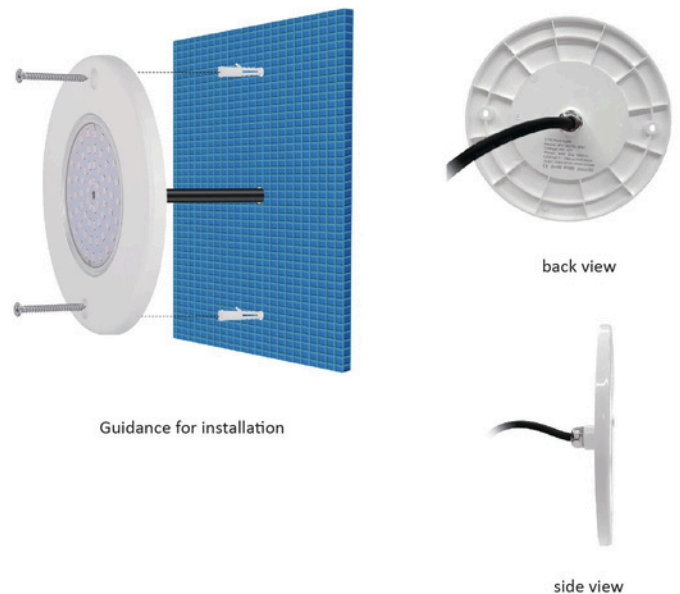

Material specifications

Housing	PC
LED	Hight bright SMD LED
CRI	Ra>80
IP Grade	IP68
Working Environment	-20°C ~+40°C
Power cable	2 meters H05RNF 2 wires (single color)/ 4 wires (RGB)/5 wires (RGBW)
Control mode	• Switch control • Remote control(RF,IR) • APP,DALI,0-10V ...