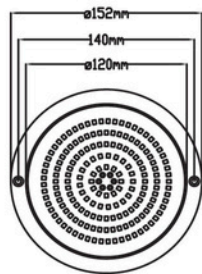

Wall-Mount LED Pool Light (AC series)

PC housing, high luminous efficiency, easy install, energy-saving

Material specifications

Housing	PC
LED	High bright SMD LED
CRI	Ra>80
IP Grade	IP68
Working Environment	-20℃~+40℃
Power cable	2 meters H05RNF 2 wires (single color)/ 2 wires (RGB)/2 wires (RGBW)
Control mode	• Switch control • Remote control(RF,IR) • APP,DALI,0-10V ...

Connection Diagram