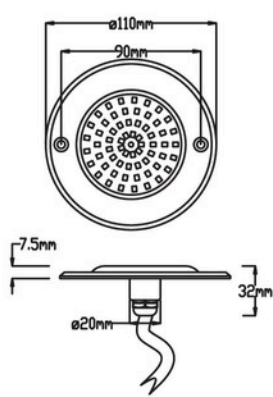

Super Thin PAR56 POOL light

Stainless steel 316L+PC(DC series)

JP110-6W-DC

JP160-10W-DC

Material specifications

Housing	PC
Front Cover	PC shade
LED	Hight bright SMD LED
CRI	Ra>80
IP Grade	IP68
Working Environment	-20°C~+40°C
Power cable	2 meters H0SRNF 2 wires (single color)/ 4 wires (RGB)/5 wires (RGBW)
Control mode	<ul style="list-style-type: none"> • Switch control • Remote control(RF,IR) • APP,DALI,0-10V ...

Connection Diagram

Item No.	LED Qty (pcs)	Power	Input Voltage	Emitting Color	Beam Angle	Material
JP110-6W-DC	SMD 2835 63pcs	6W	DC12V	Warm White Cool White Red Green Blue RGB RGBW	120°	316SS+PC
JP160-10W-DC	SMD 2835 108pcs	10W				
JP230-18W-DC	SMD 2835 252pcs	18W				
JP230-25W-DC	SMD 2835 324pcs	25W				
JP230-35W-DC	SMD 2835 432pcs	35W				
JP280-25W-DC	SMD 2835 324pcs	25W				
JP280-35W-DC	SMD 2835 432pcs	35W				
JP280-42W-DC	SMD 2835 540pcs	42W				

JP230-18W-DC
JP230-25W-DC
JP230-35W-DC

JP280-25W-DC
JP280-35W-DC
JP280-42W-DC

Outer Dimensions

Unit:mm

JP110-*-DC

JP160-*-DC

JP230-*-DC

JP280-*-DC

JP280-25W-AC
JP280-35W-AC
JP280-42W-AC

Outer Dimensions

Unit:mm

Item No.	LED Qty (pcs)	Power	Input Voltage	Emitting Color	Beam Angle	Material
JP110-6W-AC	SMD 2835 63pcs	6W	AC12V	Warm White Cool White Red Green Blue RGB RGBW	120°	316SS+PC
JP160-10W-AC	SMD 2835 108pcs	10W				
JP230-18W-AC	SMD 2835 252pcs	18W				
JP230-25W-AC	SMD 2835 324pcs	25W				
JP230-35W-AC	SMD 2835 432pcs	35W				
JP280-25W-AC	SMD 2835 324pcs	25W				
JP280-35W-AC	SMD 2835 432pcs	35W				
JP280-42W-AC	SMD 2835 540pcs	42W				