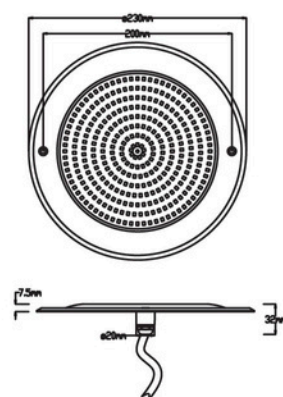

Super Thin PAR56 POOL light

Stainless steel 316L+PC(DC series)

JP110-6W-DC

JP160-10W-DC

Material specifications

Housing	PC
Front Cover	PC shade
LED	Hight bright SMD LED
CRI	Ra>80
IP Grade	IP68
Working Environment	-20°C~+40°C
Power cable	2 meters H0SRNF 2 wires (single color)/ 4 wires (RGB)/5 wires (RGBW)
Control mode	<ul style="list-style-type: none"> • Switch control • Remote control(RF,IR) • APP,DALI,0-10V ...

Connection Diagram

Item No.	LED Qty (pcs)	Power	Input Voltage	Emitting Color	Beam Angle	Material
JP110-6W-DC	SMD 2835 63pcs	6W	DC12V	Warm White Cool White Red Green Blue RGB RGBW	120°	316SS+PC
JP160-10W-DC	SMD 2835 108pcs	10W				
JP230-18W-DC	SMD 2835 252pcs	18W				
JP230-25W-DC	SMD 2835 324pcs	25W				
JP230-35W-DC	SMD 2835 432pcs	35W				
JP280-25W-DC	SMD 2835 324pcs	25W				
JP280-35W-DC	SMD 2835 432pcs	35W				
JP280-42W-DC	SMD 2835 540pcs	42W				

JP230-18W-DC
JP230-25W-DC
JP230-35W-DC

JP280-25W-DC
JP280-35W-DC
JP280-42W-DC

Outer Dimensions

Unit:mm

JP110-*-DC

JP160-*-DC

JP230-*-DC

JP280-*-DC