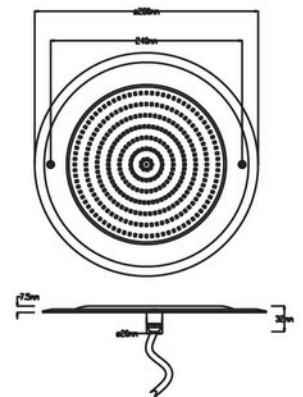

Super Thin PAR56 POOL light

Stainless steel 316L+PC(DC series)

JP110-6W-DC

JP160-10W-DC

Material specifications

Housing	PC
Front Cover	PC shade
LED	Hight bright SMD LED
CRI	Ra>80
IP Grade	IP68
Working Environment	-20°C~+40°C
Power cable	2 meters H0SRNF 2 wires (single color)/ 4 wires (RGB)/5 wires (RGBW)
Control mode	<ul style="list-style-type: none"> • Switch control • Remote control(RF,IR) • APP,DALI,0-10V ...

Connection Diagram

Item No.	LED Qty (pcs)	Power	Input Voltage	Emitting Color	Beam Angle	Material
JP110-6W-DC	SMD 2835 63pcs	6W	DC12V	Warm White Cool White Red Green Blue RGB RGBW	120°	316SS+PC
JP160-10W-DC	SMD 2835 108pcs	10W				
JP230-18W-DC	SMD 2835 252pcs	18W				
JP230-25W-DC	SMD 2835 324pcs	25W				
JP230-35W-DC	SMD 2835 432pcs	35W				
JP280-25W-DC	SMD 2835 324pcs	25W				
JP280-35W-DC	SMD 2835 432pcs	35W				
JP280-42W-DC	SMD 2835 540pcs	42W				

JP230-18W-DC
JP230-25W-DC
JP230-35W-DC

JP280-25W-DC
JP280-35W-DC
JP280-42W-DC

Outer Dimensions

Unit:mm

JP110-*-DC

JP160-*-DC

JP230-*-DC

JP280-*-DC