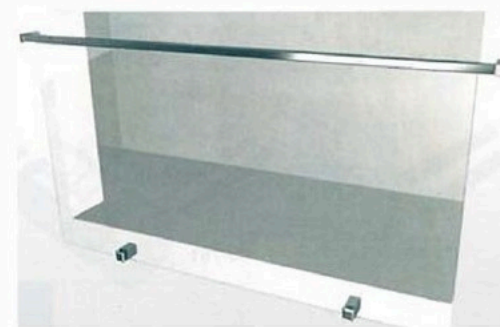

TK-0703H

Material:Stainless Steel
Finish:Satin/Polish/PVD

TK-0765

Material:Stainless Steel
Finish:Satin/Polish/PVD

VIEW SYSTEM

Railing system for commercial and residential architectural applications on the Interior & Exterior.