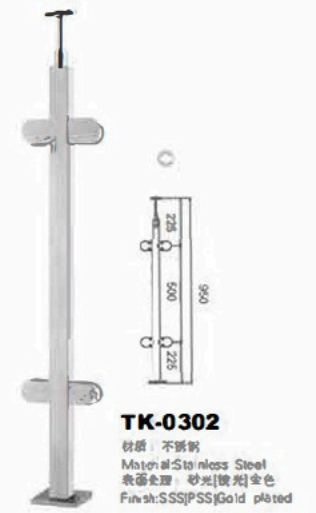

CUBE POST

Railing system for commercial and residential architectural applications on the Interior & Exterior.

CUBE™ Railing System provides clean defined lines and a robust contemporary look. The system is made of 2"x2" square posts and a pyramid top cap creating continuous clean lines throughout the components.

- Glass (or panel)
- Cable
- Multi-line