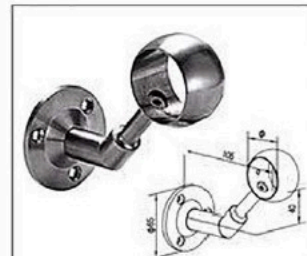

TK-0906

材质: 不锈钢
Material: Stainless Steel
表面处理: 拉丝|抛光|PVD
Finish: Satin|Polish|PVD