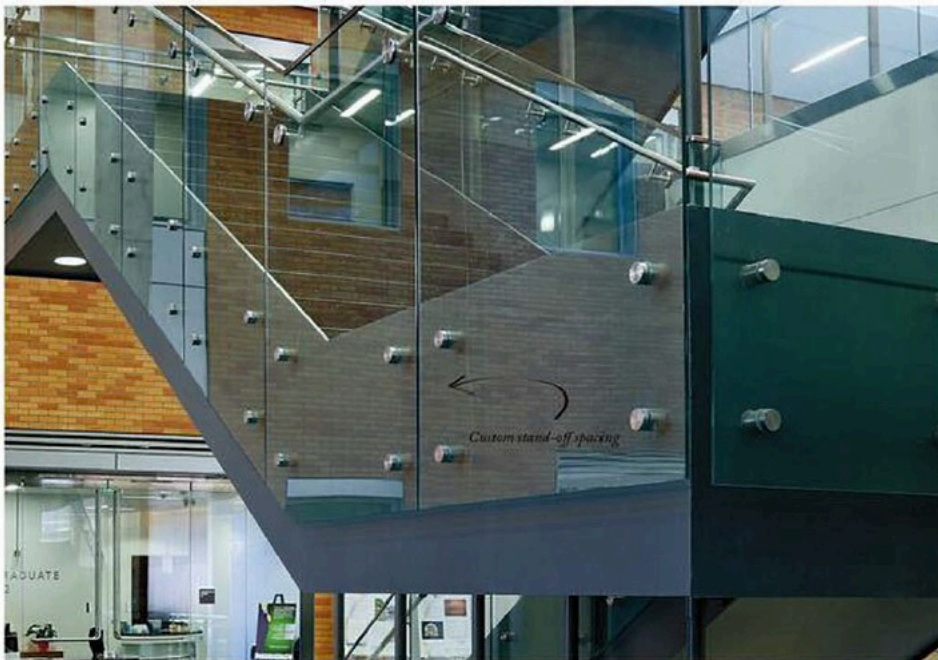

VIEW SYSTEM

Railing system for commercial and residential architectural applications on the Interior & Exterior.

TK-0703B

Material:Stainless Steel
Finish:Satin/Polish/PVD