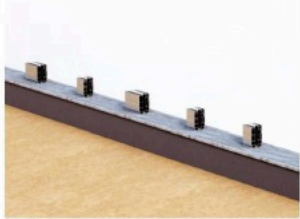

Aluminium Channel Clamp

Railing system for commercial and residential architectural applications on the Interior & Exterior

Install Manel if cut it to small short piece
(150mm/pc or 200mm/pc ...)

also can be continue Length at
3000mm/5800mm/6000mm/pc

Advantages

- Perfect aesthetic result
- Unlimited view
- Easy cleaning
- Maintenance free
- Long life
- Quick Installation

Suitable for 10mm TO 21 52mm glass

Step 1