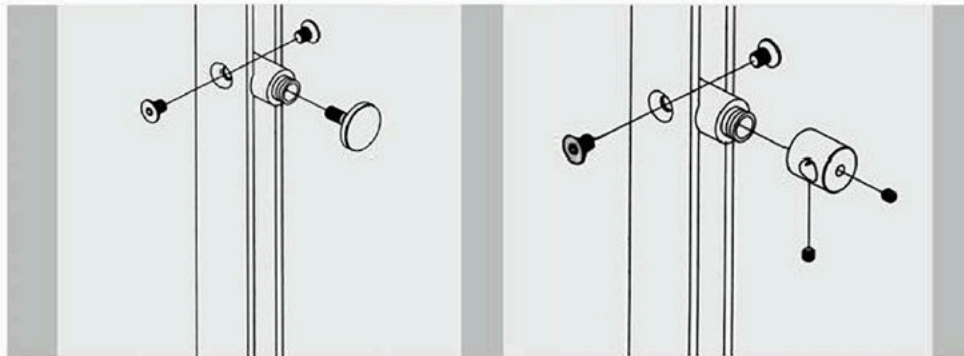

TK-1306

Material: Stainless Steel
Finish: Satin/Polish/PVD