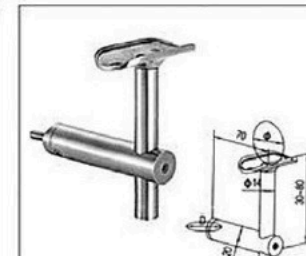

TK-0908

材质: 不锈钢
Material: Stainless Steel
表面处理: 拉丝|抛光|PVD
Finish: Satin|Polish|PVD