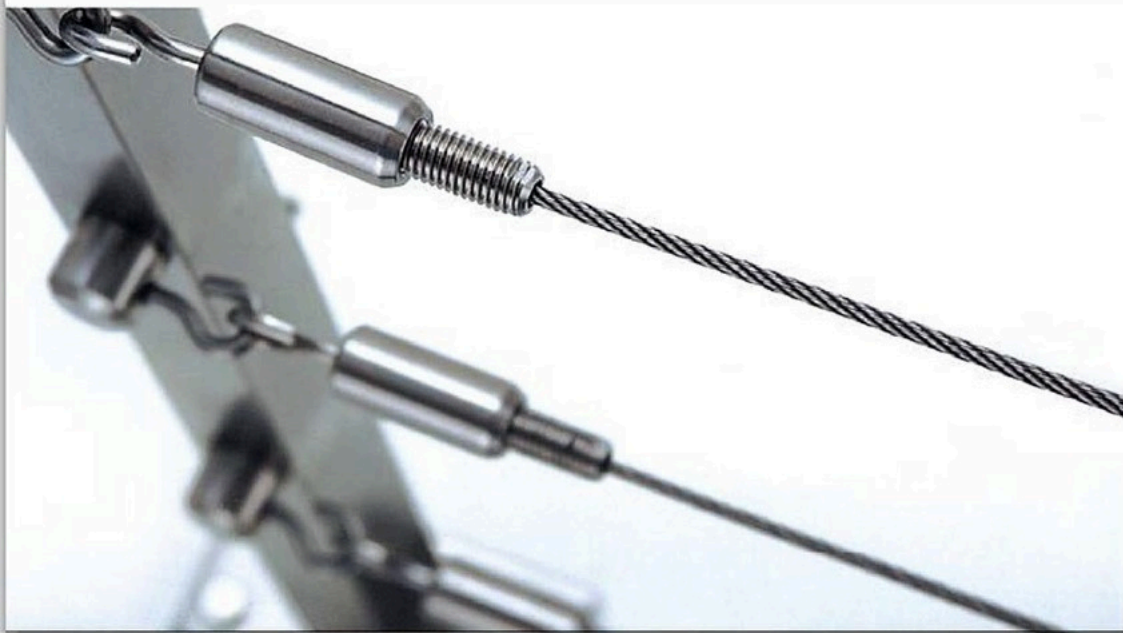

TK-0886
Material:Stainless Steel
Finish:Satin|Polish|PVD

TK-1327
Material:Stainless Steel
Finish:Satin|Polish|PVD

TK-1328
Material:Stainless Steel
Finish:Satin|Polish|PVD

CABLE FITTING

Railing system for commercial and residential architectural applications on the Interior & Exterior.