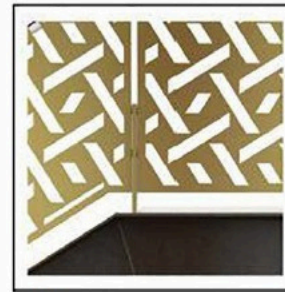

MOUNT TYPE

TOP