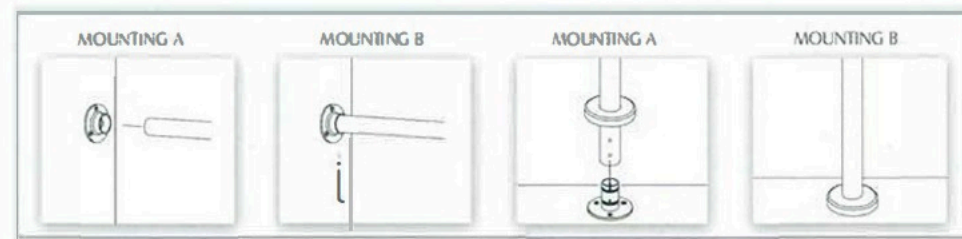

TK-0886
Material:Stainless Steel
Finish:Satin|Polish|PVD

TK-1327
Material:Stainless Steel
Finish:Satin|Polish|PVD

TK-1328
Material:Stainless Steel
Finish:Satin|Polish|PVD

CABLE FITTING

Railing system for commercial and residential architectural applications on the Interior & Exterior.