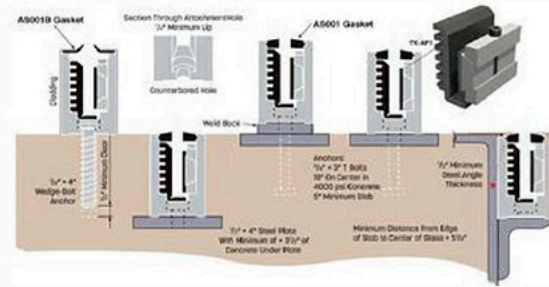

► STRUCTURE OF ALUMINIUM U CHANNEL

► HANDRAIL INSTALLATION

► INSTALLATION METHOD

Aluminium Channel Clamp

Railing system for commercial and residential architectural applications on the Interior & Exterior