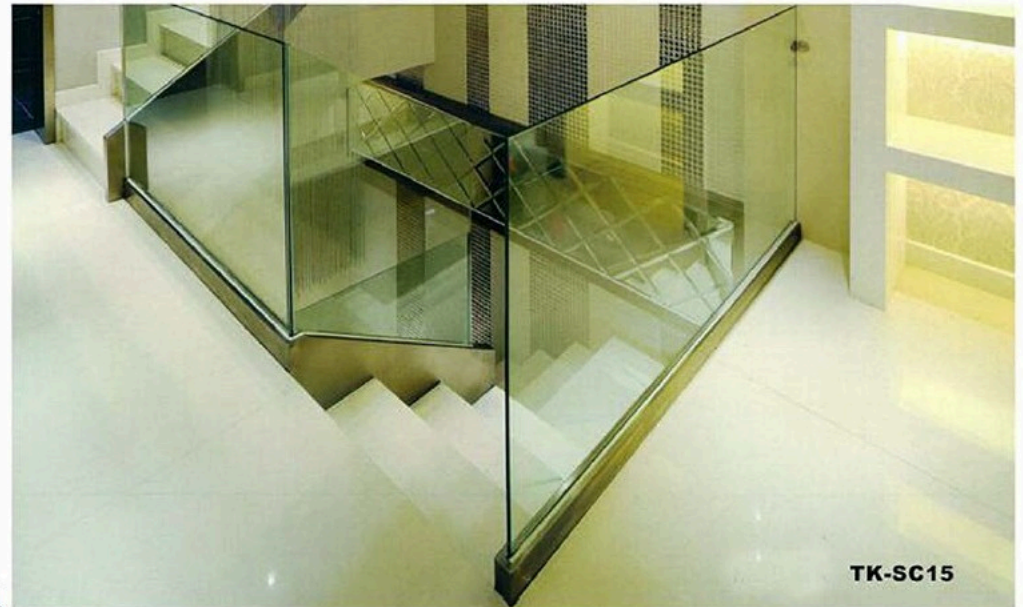

69/74

ALUMINIUM & SS PANEL STAIRCASE

Railing system for commercial and residential architectural applications on the Interior & Exterior.

STAIRCASE

Railing system for commercial and residential architectural applications on the Interior & Exterior.