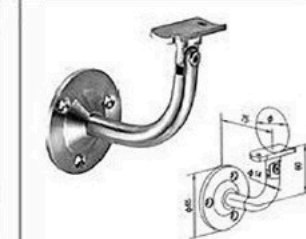

TK-0902

材质: 不锈钢
Material: Stainless Steel
表面处理: 拉丝|抛光|PVD
Finish: Satin|Polish|PVD