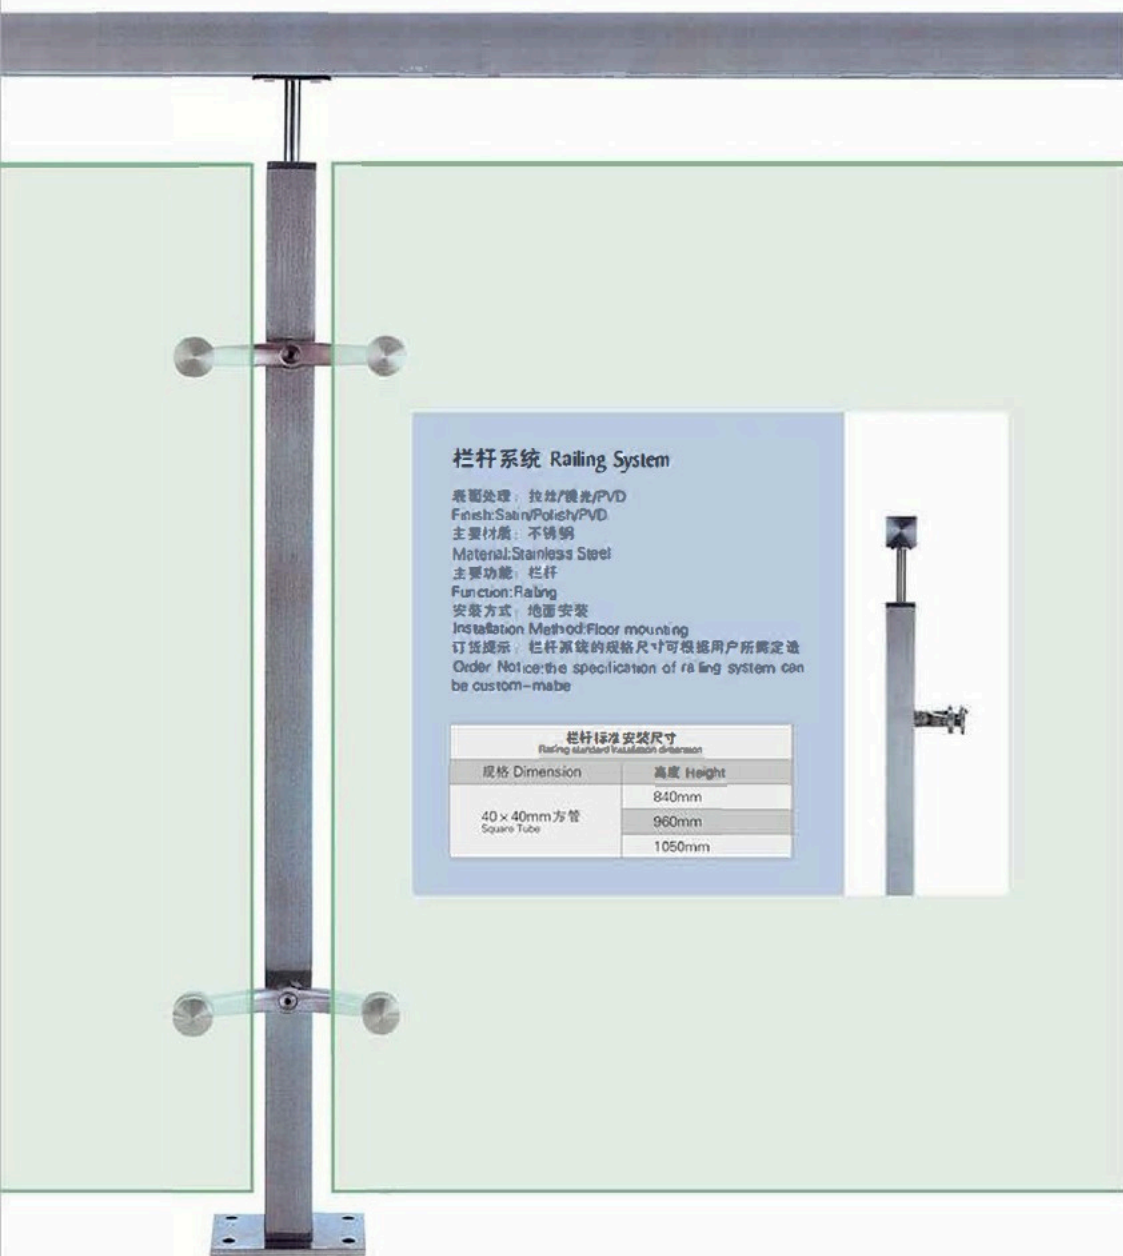

- Glass (or panel)
- Cable
- Multi-line

Fascia mount option

Top mount option

CUBE POST

Railing system for commercial and residential architectural applications on the Interior & Exterior.

栏杆系统 Railing System

表面处理: 拉丝/抛光/PVD
 Finish: Satin/Polish/PVD
 主要材质: 不锈钢
 Material: Stainless Steel
 主要功能: 栏杆
 Function: Railing
 安装方式: 地面安装
 Installation Method: Floor mounting
 订货提示: 栏杆系统的规格尺寸可根据用户所需定造
 Order Notice: the specification of railing system can be custom-made