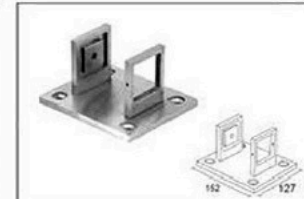

TK-1316

Material:Stainless Steel
Finish:Satin|Polish|PVD