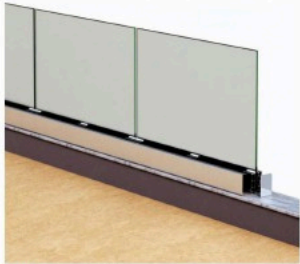

Aluminium Channel Clamp

Railing system for commercial and residential architectural applications on the Interior & Exterior

Install Manel if cut it to small short piece
(150mm/pc or 200mm/pc ...)

also can be continue Length at
3000mm/5800mm/6000mm/pc

Advantages

- Perfect aesthetic result
- Unlimited view
- Easy cleaning
- Maintenance free
- Long life
- Quick Installation

Suitable for 10mm TO 21 52mm glass

Step 3

Slot for LED Strip

TK-AS008

Material: Aluminium
Finish: Anodized/Powder coating