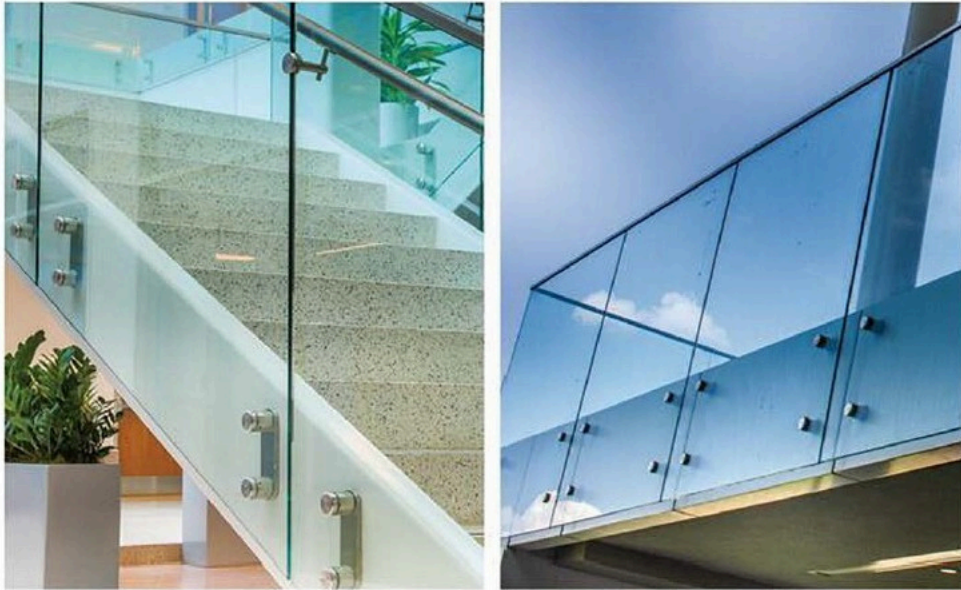

TK-0703H

Material:Stainless Steel
Finish:Satin/Polish/PVD

TK-0765

Material:Stainless Steel
Finish:Satin/Polish/PVD

VIEW SYSTEM

Railing system for commercial and residential architectural applications on the Interior & Exterior.