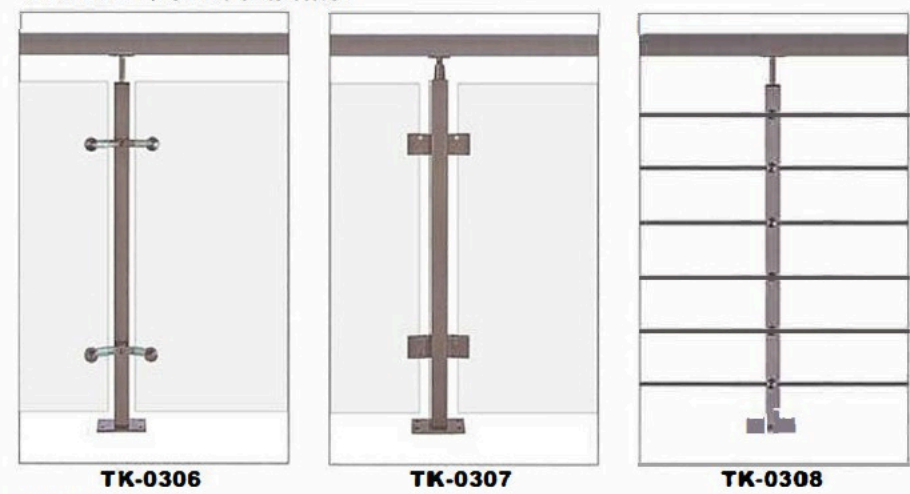

3/16" SS Cable & concealed hardware

Private Residence – Los Angeles, CA by Stair Service

Rosa Mexicano – Palm Beach, FL by Stair Service

TEE™ System is a contemporary minimalistic design for a cable railing application. The structural "T" section offers the post stability against the tension from cable strands, while concealing cable mounting hardware. Stainless steel cable in-fill is available in a choice of 1/8" or 3/16" dia. cables.

- Glass (or panel)
- Cable
- Multi-line

Fascia mount option

Top mount option

CUBE POST

Railing system for commercial and residential architectural applications on the Interior & Exterior.

栏杆系统 Railing System

表面处理: 拉丝/抛光/PVD
 Finish: Satin/Polish/PVD
 主要材质: 不锈钢
 Material: Stainless Steel
 主要功能: 栏杆
 Function: Railing
 安装方式: 地面安装
 Installation Method: Floor mounting
 订货提示: 栏杆系统的规格尺寸可根据用户所需定造
 Order Notice: the specification of railing system can be custom-made

栏杆标准安装尺寸 Railing standard installation dimension	
规格 Dimension	高度 Height
40 × 40mm 方管 Square Tube	840mm
	960mm
	1050mm

可选功能配置 Option function collocation

可选配件 Option Items

可选安装方式 Option Installation Methods