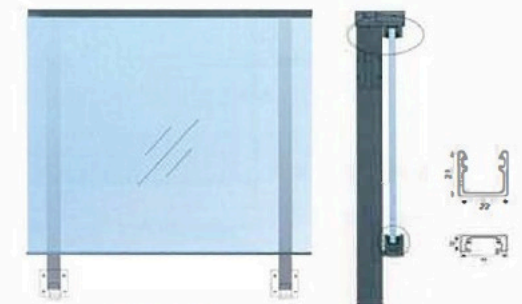

ALUMINIUM RAILING SYSTEM

Railing system for commercial and residential architectural applications on the Interior & Exterior.

ALUMINIUM RAILING SYSTEM	
MATERIAL	
POSTS	Aluminium
RAIL	Glass (Mono or SGP Laminated)
TOP RAIL	Aluminium
FRONT	1000 x 2000
Powder Coat **	2.5" x 1.1" Vista 40 5' max
PVDF Coat (-Kynar) **	0.6"
Anodized	
Clear, Tinted or Frit	Min 5/16" thick
Powder Coat **	TR-3-3.2"x1.1"
PVDF Coat (-Kynar) **	TR-3-4.3"x1.0"
Anodized	TR-3-3.5"x1.0"

TK-A010

27/74