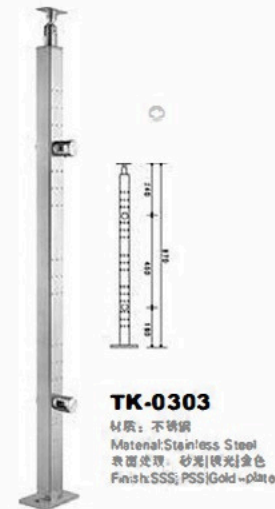

CUBE POST

Railing system for commercial and residential architectural applications on the Interior & Exterior.

CUBE™ Railing System provides clean defined lines and a robust contemporary look. The system is made of 2"x2" square posts and a pyramid top cap creating continuous clean lines throughout the components.

- Glass (or panel)
- Cable
- Multi-line