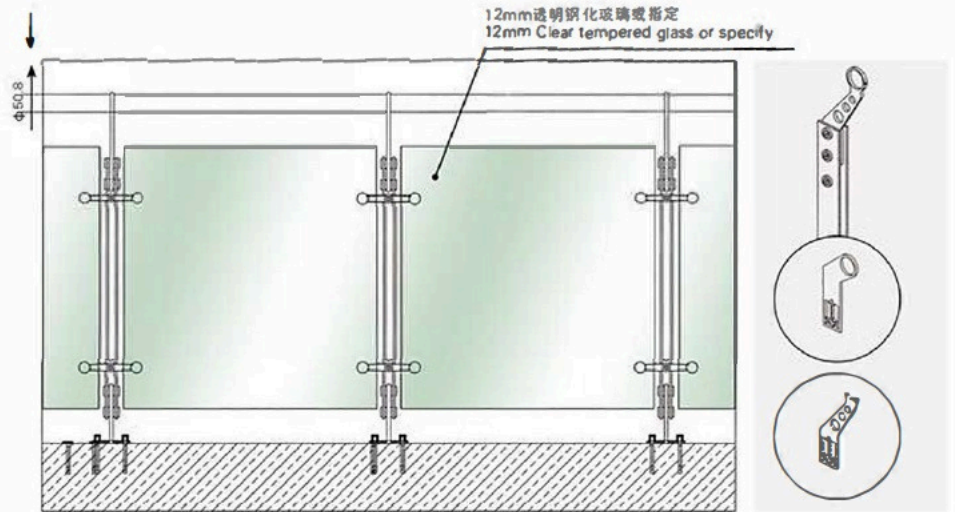

系列护栏, 应用于玻璃填充系统 Series Railing Glass Infill System Application