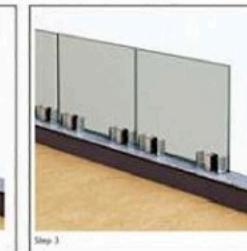

Aluminium Channel Clamp

Railing system for commercial and residential architectural applications on the Interior & Exterior

Install Manel if cut it to small short piece
(150mm/pc or 200mm/pc ...)

also can be continue Length at
3000mm/5800mm/6000mm/pc