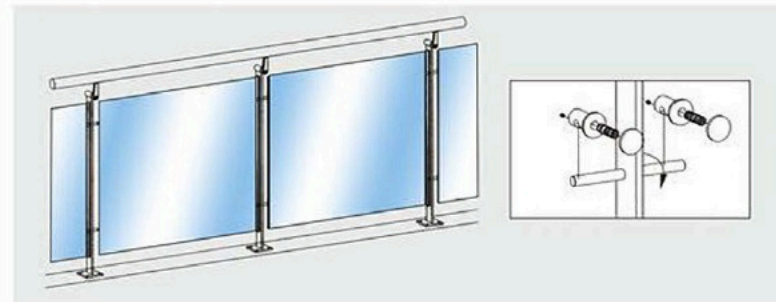

GLASS CLAMP

Railing system for commercial and residential architectural applications on the Interior & Exterior.

Material:Stainless Steel
Finish:Satin|Polish|PVD

Material:Stainless Steel
Finish:Satin|Polish|PVD

Material:Stainless Steel
Finish:Satin|Polish|PVD

Material:Stainless Steel
Finish:Satin|Polish|PVD

Material:Stainless Steel
Finish:Satin|Polish|PVD

Material:Stainless Steel
Finish:Satin|Polish|PVD

Material:Stainless Steel
Finish:Satin|Polish|PVD

Material:Stainless Steel
Finish:Satin|Polish|PVD