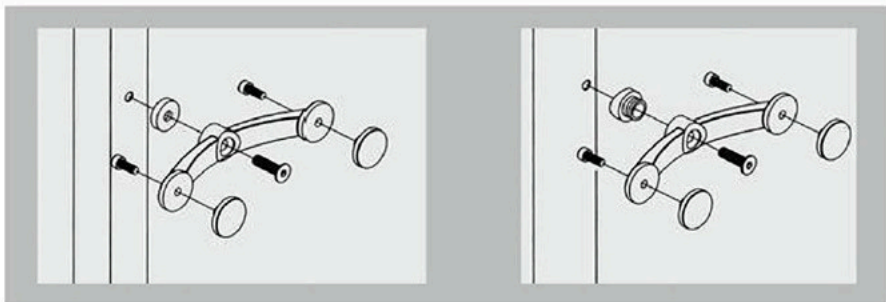

GLASS CLAMP

Railing system for commercial and residential architectural applications on the Interior & Exterior.

Material:Stainless Steel
Finish:Satin|Polish|PVD

Material:Stainless Steel
Finish:Satin|Polish|PVD

Material:Stainless Steel
Finish:Satin|Polish|PVD

Material:Stainless Steel
Finish:Satin|Polish|PVD

Material:Stainless Steel
Finish:Satin|Polish|PVD

Material:Stainless Steel
Finish:Satin|Polish|PVD

Material:Stainless Steel
Finish:Satin|Polish|PVD

Material:Stainless Steel
Finish:Satin|Polish|PVD