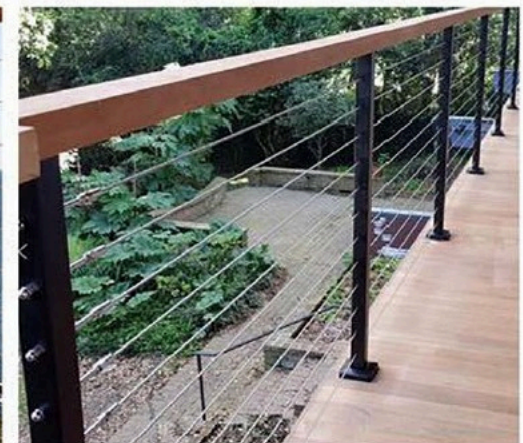

KIT F-01

KIT F-02

TK-CF126 KIT F Automatic Lock

Material:Stainless Steel
Finish:Satin/Polish/PVD
Wire Dia:For 1/8" 3/16" 1/4"Wire

52/74

CABLE FITTING

Railing system for commercial and residential architectural applications on the Interior & Exterior.