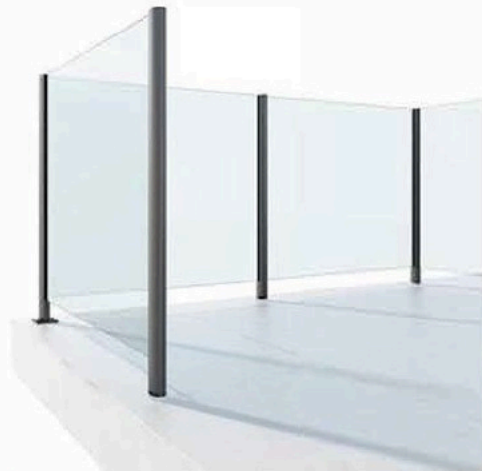

► Aluminium Round glass Railings

► Aluminium Square glass Railings

Top Mount

ITEM NO.TK A101(Aluminium Railings)

Aluminium Railing System is a uber modern design (dealy suited for high end multi-family residential applications. The design is comprised of 1" x 2.5" Slender post with top rail in oval or rectangular profiles. Infill is typically clear monolithic or laminated glass with floating horizontal edges. Custom colored or fritted glass in-fill options available upon request. available in all standard powder coating or PVDF (equal to Kynar) in standard RAL or custom colors.