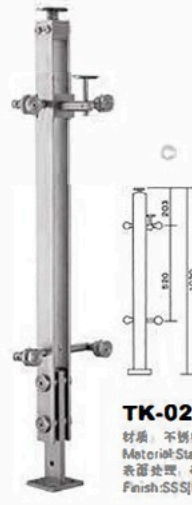

材质: 不锈钢
Material: Stainless Steel
表面处理: 砂光|抛光|金色
Finish: SSS|PSS|Gold-plated

TK-0202