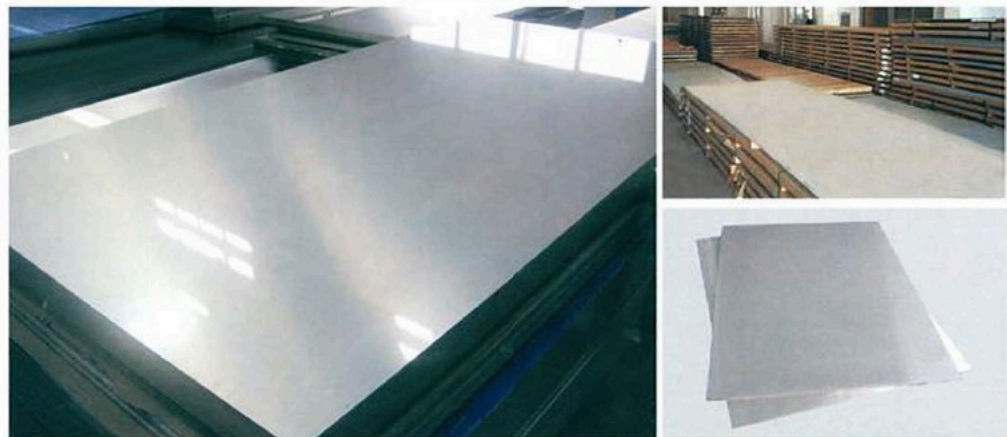

► STAINLESS STEEL SHEET

SIZE (mm)	WEIGHT (kg/m)	SIZE (mm)	WEIGHT (kg/m)	SIZE (mm)	WEIGHT (kg/m)	SIZE (mm)	WEIGHT (kg/m)
4x4	0.127	16x16	2.03	32x32	8.120	63x63	31.474
5x5	0.198	17x17	2.292	34x34	9.167	67x67	35.598
6x6	0.285	18x18	2.569	35x35	9.714	70x70	38.857
7x7	0.389	19x19	2.863	38x38	11.451	75x75	44.606
8x8	0.508	20x20	3.172	40x40	12.688	80x80	50.752
9x9	0.642	21x21	3.497	42x42	13.989	85x85	57.294
10x10	0.793	22x22	3.838	45x45	16.055	90x90	64.233
11x11	0.960	24x24	4.568	48x48	18.271	95x95	71.568
12x12	1.142	25x25	4.956	50x50	19.825	100x100	79.3
13x13	1.34	26x26	5.361	53x53	22.275		
14x14	1.554	28x28	6.217	56x56	24.868		
15x15	1.784	30x30	7.137	60x60	28.548		

THICKNESS (mm)	SIZE(mm)			SURFACE
1.0	1000x1000	1220x2440	1500x3000	2B/BA/8K/Brushed Nickle
1.2	1000x2000	1220x2440	1500x3000	2B/BA/8K/Brushed Nickle
1.5	1000x2000	1220x2440	1500x3000	2B/BA/8K/Brushed Nickle
2.0	1000x2000	1220x2440	1500x3000	2B/BA/8K/Brushed Nickle
2.5	1000x2000	1220x2440	1500x3000	2B/BA/8K/Brushed Nickle
3.0	1000x2000	1220x2440	1500x3000	2B/BA/8K/Brushed Nickle
4.0	1500x6000	Open medium		2B/Industrial face/Brushed Nickle
5.0	1500x6000	Open medium		Industrial face/Brushed Nickle
6.0	1500x6000	Open medium		Industrial face/Brushed Nickle
8.0	1500x6000	Open medium		Industrial face/Brushed Nickle
10	1500x6000	Open medium		Industrial face/Brushed Nickle
12	1500x6000	Open medium		Industrial face/Brushed Nickle
14	1500x6000	Open medium		Industrial face/Brushed Nickle
16	1500x6000	Open medium		Industrial face/Brushed Nickle
18	1500x6000	Open medium		Industrial face/Brushed Nickle
20	1500x6000	Open medium		Industrial face/Brushed Nickle
25	1500x6000	Open medium		Industrial face/Brushed Nickle
30	1500x6000	Open medium		Industrial face/Brushed Nickle
35	1500x6000	Open medium		Industrial face/Brushed Nickle
40	1500x6000	Open medium		Industrial face/Brushed Nickle
45	1500x6000	Open medium		Industrial face/Brushed Nickle
50	1500x6000	Open medium		Industrial face/Brushed Nickle
60	1500x6000	Open medium		Industrial face/Brushed Nickle

67/74