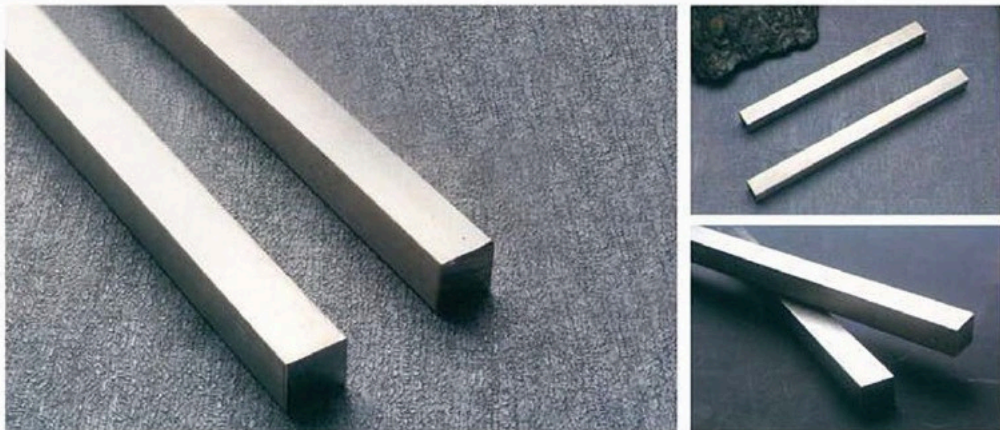

► SQUARE SOLID BAR