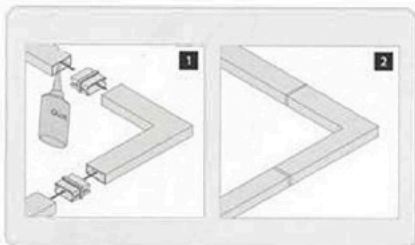

TK-0867

Material: Stainless Steel
Finish: Satin/Polish/PVD
Size: For 40x10mm tube
30x10mm tube
20x10mm tube

SQUARE HANDRAIL FITTINGS

Railing system for commercial and residential architectural applications on the Interior & Exterior.