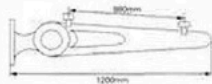

Railing system for commercial and residential architectural applications on the Interior & Exterior.

TK-CP01

Material: Stainless steel
 Finish: Satin/ Mirror/
 Powder coating/ Painting

**Design and size can be customized*