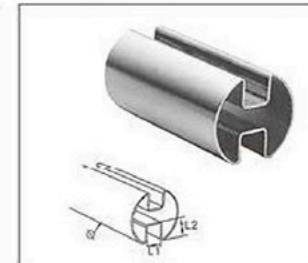

TK-1504 Double Slotted Tube