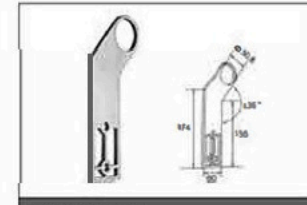

TK-1012

Material:Stainless Steel
Finish:Satin|Polish|PVD