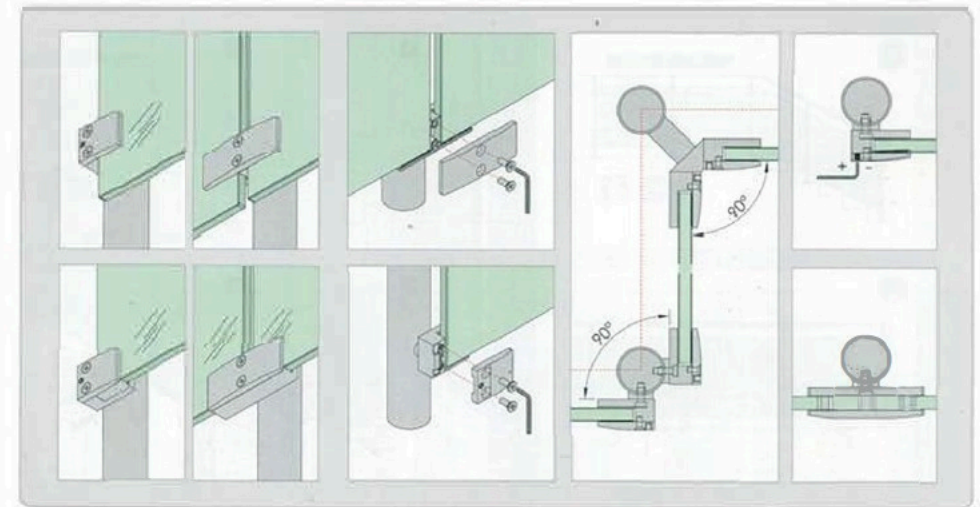

GLASS CLAMP

Rolling system for commercial and residential architectural applications on the Interior & Exterior.

TK-1201S 40x50mm
Material:Stainless Steel
Finish:Satin/Polish/PVD

TK-1230
Material:Stainless Steel
Finish:Satin/Polish/PVD

TK-1231
Material:Stainless Steel
Finish:Satin/Polish/PVD

TK-1234 (Bottom open)
Material:Stainless Steel
Finish:Satin/Polish/PVD

TK-1236 (Bottom open)
Material:Stainless Steel
Finish:Satin/Polish/PVD

TK-1238 (Bottom open)
Material:Stainless Steel
Finish:Satin/Polish/PVD

TK-1204S 40x50mm
Material:Stainless Steel
Finish:Satin/Polish/PVD

TK-1232
Material:Stainless Steel
Finish:Satin/Polish/PVD

TK-1233
Material:Stainless Steel
Finish:Satin/Polish/PVD

TK-1235 (Bottom open)
Material:Stainless Steel
Finish:Satin/Polish/PVD

TK-1237 (Bottom open)
Material:Stainless Steel
Finish:Satin/Polish/PVD

TK-1239 (Bottom open)
Material:Stainless Steel
Finish:Satin/Polish/PVD