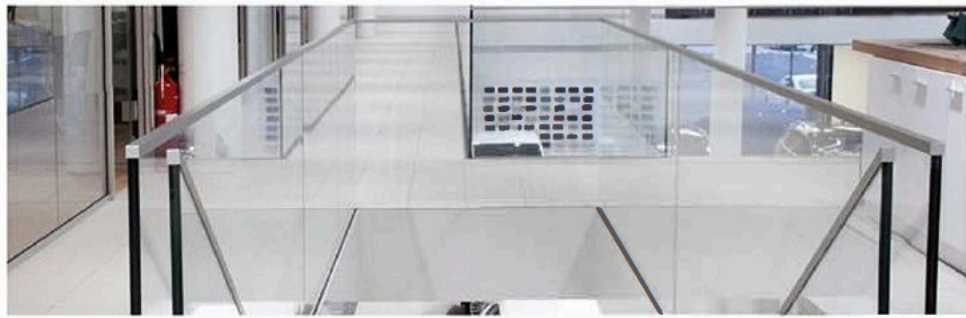

TK-1512

材质: 不锈钢	W	H	T	Slot Size
Material: Stainless Steel	25 x 21	14 x 14		
表面处理: 拉丝|抛光|PVD				
Finish: Satin|Polish|PVD