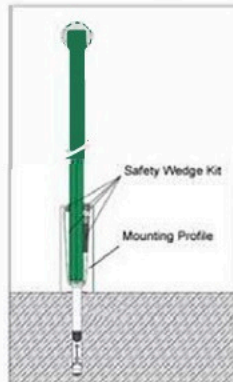

Aluminium Channel Clamp

Railing system for commercial and residential architectural applications on the Interior & Exterior

Install Manel if cut it to small short piece
(150mm/pc or 200mm/pc ...)

also can be continue Length at
3000mm/5800mm/6000mm/pc