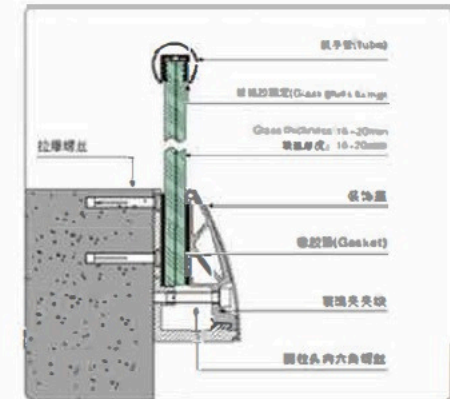

Gasket washer

Cover for AS003&AS005

Cover for AS002&AS004

Gasket divider

End cap

Anchor

Screw

End cap