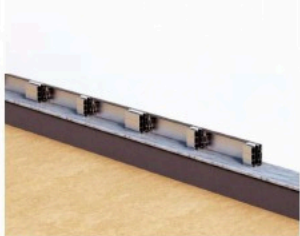

Aluminium Channel Clamp

Railing system for commercial and residential architectural applications on the Interior & Exterior

Install Manel if cut it to small short piece
(150mm/pc or 200mm/pc ...)

also can be continue Length at
3000mm/5800mm/6000mm/pc

Advantages

- Perfect aesthetic result
- Unlimited view
- Easy cleaning
- Maintenance free
- Long life
- Quick Installation

Suitable for 10mm TO 21 52mm glass

Step 2

Slot for LED Strip

TK-AS008

Material: Aluminium
Finish: Anodized/Powder coating