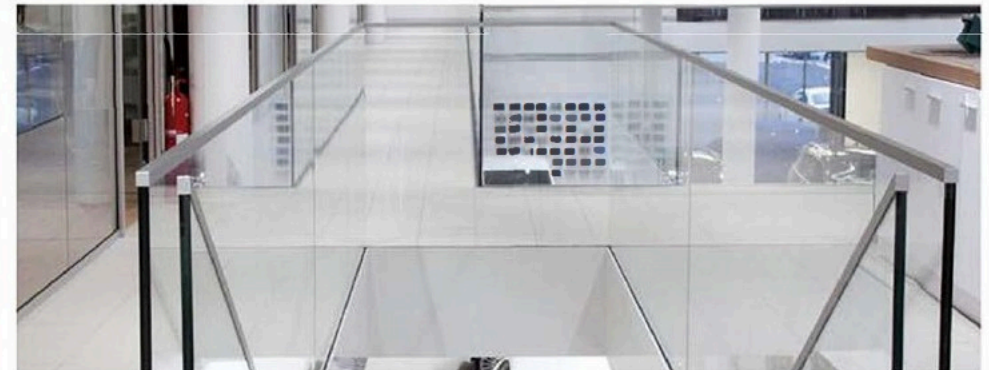

TK-0814 Wall Flange

Material: Stainless Steel
Finish: Satin/Mirror/PVD
Diameter: $\phi 38.1/42.4/50.8$ mm slot tube

TK-0815 90° Flush Elbow

Material: Stainless Steel
Finish: Satin/Mirror/PVD
Diameter: $\phi 38.1/42.4/50.8$ mm slot tube

TK-0816 180° Connector

Material: Stainless Steel
Finish: Satin/Mirror/PVD
Diameter: $\phi 38.1/42.4/50.8$ mm slot tube

TK-0816

Material: Stainless Steel
Finish: Satin/Mirror/PVD
Diameter: $\phi 38.1/42.4/50.8$ mm slot tube

TK-0816

Material: Stainless Steel
Finish: Satin/Mirror/PVD
Diameter: $\phi 38.1/42.4/50.8$ mm slot tube

TK-0816

Material: Stainless Steel
Finish: Satin/Mirror/PVD
Diameter: $\phi 38.1/42.4/50.8$ mm slot tube

TK-0817 End Cap

Material: Stainless Steel
Finish: Satin/Mirror/PVD
Diameter: $\phi 38.1/42.4/50.8$ mm slot tube

TK-0845 End Cap

Material: Stainless Steel
Finish: Satin/Mirror/PVD
Diameter: $\phi 38.1/42.4/50.8$ mm slot tube

TK-0846 Adjustable Angle

Material: Stainless Steel
Finish: Satin/Mirror/PVD
Diameter: $\phi 38.1/42.4/50.8$ mm slot tube

TK-0847 Top Holder

材质: 不锈钢
Material: Stainless Steel
表面处理: 拉丝|镜光|PVD
Finish: Satin|Polish|PVD

TK-0850 End Cap

材质: 不锈钢
Material: Stainless Steel
表面处理: 拉丝|镜光|PVD
Finish: Satin|Polish|PVD

TK-0851 Adjustable Angle

材质: 不锈钢
Material: Stainless Steel
表面处理: 拉丝|镜光|PVD
Finish: Satin|Polish|PVD