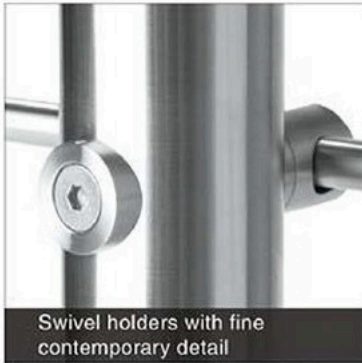

▶ Project Photo

CIRCA POST

Railing system for commercial and residential architectural applications on the Interior & Exterior.

- Glass (or panel)
- Cable
- Multi-line

Swivel holders with fine contemporary detail