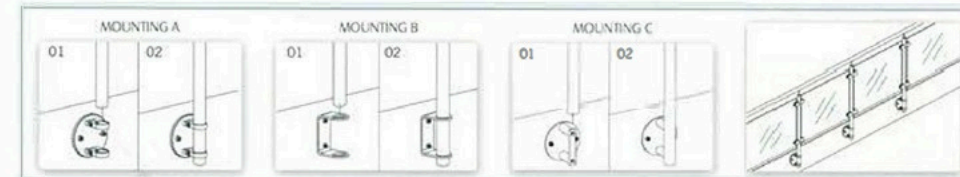

TK-1312

Material: Stainless Steel
Finish: Satin/Polish/PVD

TK-1313

Material: Stainless Steel
Finish: Satin/Polish/PVD

TK-1314

Material: Stainless Steel
Finish: Satin/Polish/PVD

HANDRAIL FITTINGS(CONNECTOR/HANDRAIL BRACKET/BASE PLATE)