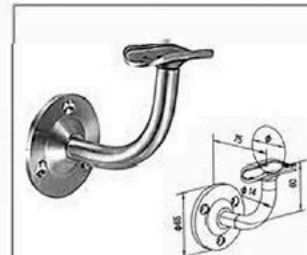

TK-0903

材质: 不锈钢
Material: Stainless Steel
表面处理: 拉丝|抛光|PVD
Finish: Satin|Polish|PVD