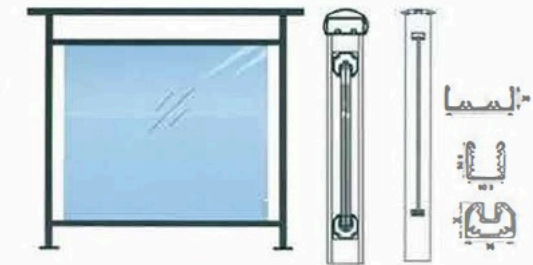

TK-A106

TK-A011 TK-A106