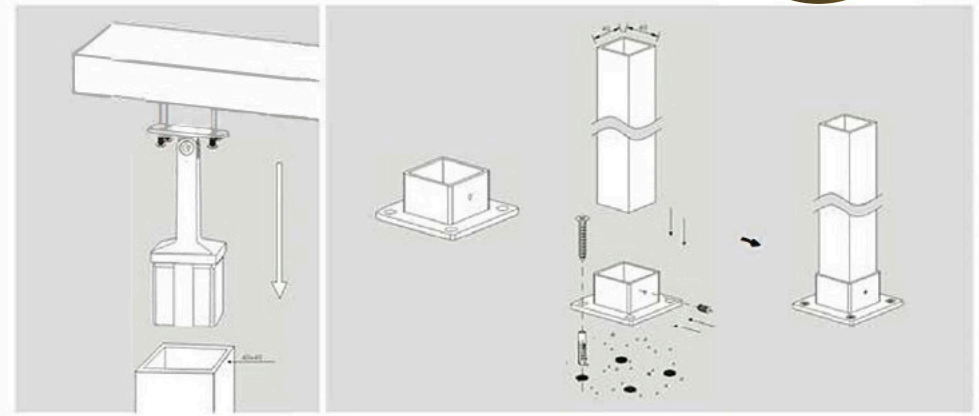

TK-0823 handrail bracket

Material: Stainless Steel
Finish: Satin/Polish/PVD
Size: For 40x40mm tube
50x50mm tube