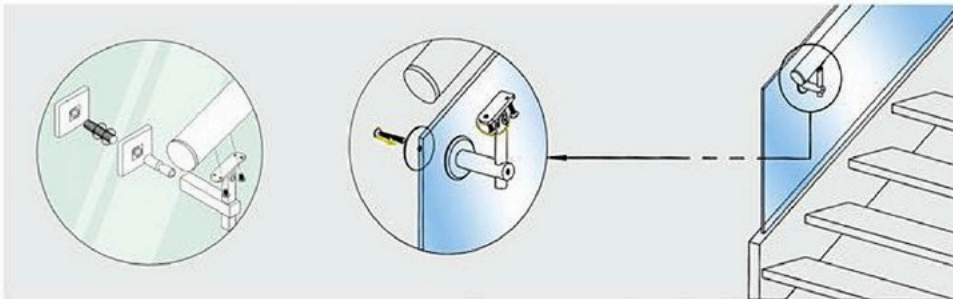

GLASS BRACKET

Railing system for commercial and residential architectural applications on the Interior & Exterior.

Material:Stainless Steel
Finish:Satin|Polish|PVD

Material:Stainless Steel
Finish:Satin|Polish|PVD

Material:Stainless Steel
Finish:Satin|Polish|PVD

Material:Stainless Steel
Finish:Satin|Polish|PVD

Material:Stainless Steel
Finish:Satin|Polish|PVD

Material:Stainless Steel
Finish:Satin|Polish|PVD

Material:Stainless Steel
Finish:Satin|Polish|PVD

Material:Stainless Steel
Finish:Satin|Polish|PVD

Material:Stainless Steel
Finish:Satin|Polish|PVD

Material:Stainless Steel
Finish:Satin|Polish|PVD

Material:Stainless Steel
Finish:Satin|Polish|PVD

Material:Stainless Steel
Finish:Satin|Polish|PVD

Material:Stainless Steel
Finish:Satin|Polish|PVD

Material:Stainless Steel
Finish:Satin|Polish|PVD

Material:Stainless Steel
Finish:Satin|Polish|PVD

Material:Stainless Steel
Finish:Satin|Polish|PVD

Material:Stainless Steel
Finish:Satin|Polish|PVD

Material:Stainless Steel
Finish:Satin|Polish|PVD

37/74