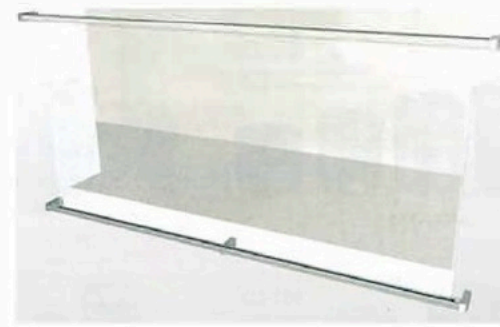

TK-0703H

Material:Stainless Steel
Finish:Satin/Polish/PVD

TK-0765

Material:Stainless Steel
Finish:Satin/Polish/PVD

VIEW SYSTEM

Railing system for commercial and residential architectural applications on the Interior & Exterior.