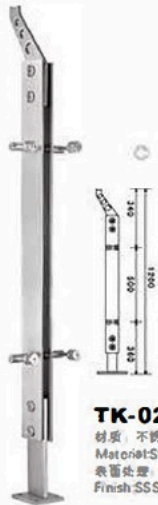

BLADE POST

Railing system for commercial and residential architectural applications on the Interior & Exterior.

TK-0200

材质: 不锈钢
Material: Stainless Steel
表面处理: 砂光|抛光|金色
Finish: SSS|PSS|Gold-plated