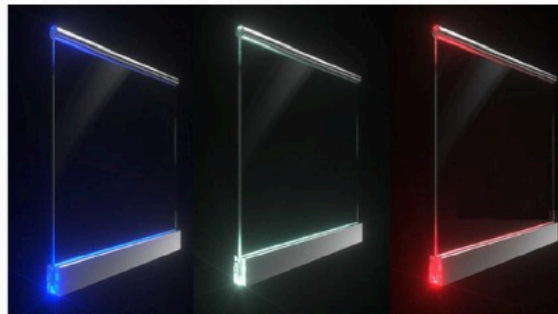

Aluminium Channel Clamp

Railing system for commercial and residential architectural applications on the Interior & Exterior

Install Manel if cut it to small short piece
(150mm/pc or 200mm/pc ...)

also can be continue Length at
3000mm/5800mm/6000mm/pc

Advantages

- Perfect aesthetic result
- Unlimited view
- Easy cleaning
- Maintenance free
- Long life
- Quick Installation

Suitable for 10mm TO 21 52mm glass

Slot for LED Strip

TK-AS008

Material: Aluminium
Finish: Anodized/Powder coating

UQ