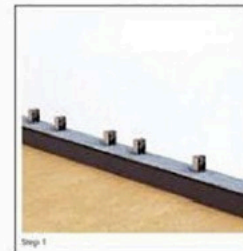

Aluminium Channel Clamp

Railing system for commercial and residential architectural applications on the Interior & Exterior

Install Manel if cut it to small short piece
(150mm/pc or 200mm/pc ...)

also can be continue Length at
3000mm/5800mm/6000mm/pc