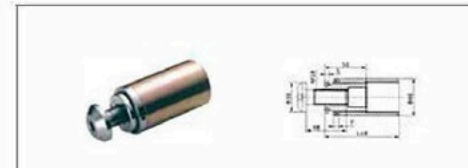

TK-1488

Material:Stainless Steel
Finish:Satin/Polish/PVD