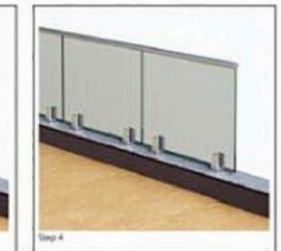

Aluminium Channel Clamp

Railing system for commercial and residential architectural applications on the Interior & Exterior

Install Manel if cut it to small short piece
(150mm/pc or 200mm/pc ...)

also can be continue Length at
3000mm/5800mm/6000mm/pc