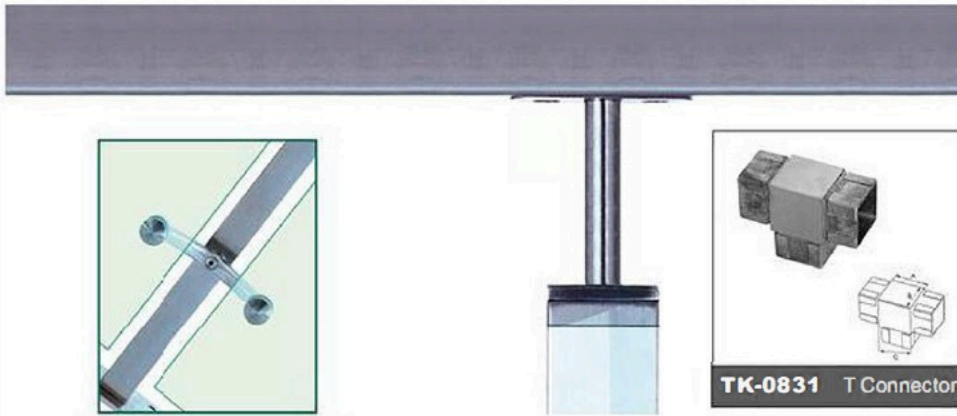

TK-0867

Material: Stainless Steel
Finish: Satin/Polish/PVD
Size: For 40x10mm tube
30x10mm tube
20x10mm tube

SQUARE HANDRAIL FITTINGS

Railing system for commercial and residential architectural applications on the Interior & Exterior.