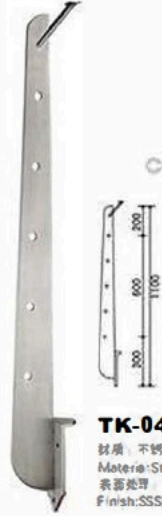

TK-0410

材质: 不锈钢
Material: Stainless Steel
表面处理: 砂光|抛光|金色
Finish: SSS|PSS|Gold-plated