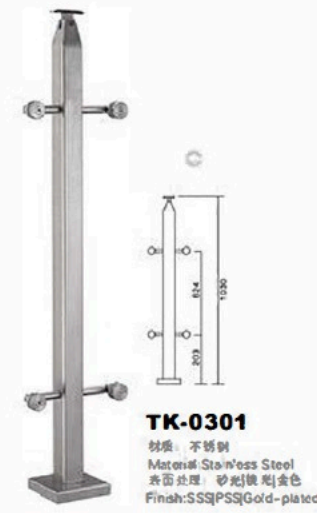

CUBE POST

Railing system for commercial and residential architectural applications on the Interior & Exterior.

CUBE™ Railing System provides clean defined lines and a robust contemporary look. The system is made of 2"x2" square posts and a pyramid top cap creating continuous clean lines throughout the components.

- Glass (or panel)
- Cable
- Multi-line