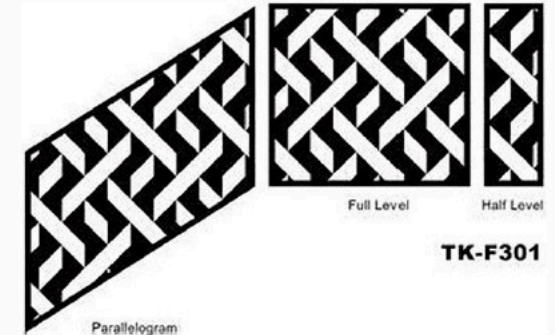

PANEL RAILING SYSTEM

Railing system for commercial and residential architectural applications on the Interior & Exterior.

Panel Railing is a ingeniously engineered structural sheet metal fabrication design. This post free system is available in a range of pre-configured patterns or a custom design of your choice. With material choices of aluminum in finishes of powder coating, anodized and stainless steel in #6 satin and different colors - what you can do with panel system on your project is best left to your imagination. Available Finishes: Standard Aluminum, Powder Coat RAL Colors, PVDF Kyal/ Hylar Colors

Color Options

MOUNT TYPE

TK-F301

Many design and custom options available on www.taka-hardware.com