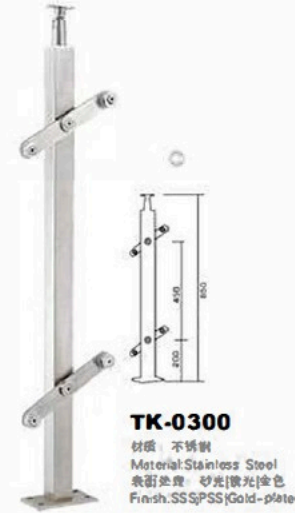

CUBE POST

Railing system for commercial and residential architectural applications on the Interior & Exterior.

CUBE™ Railing System provides clean defined lines and a robust contemporary look. The system is made of 2"x2" square posts and a pyramid top cap creating continuous clean lines throughout the components.

- Glass (or panel)
- Cable
- Multi-line