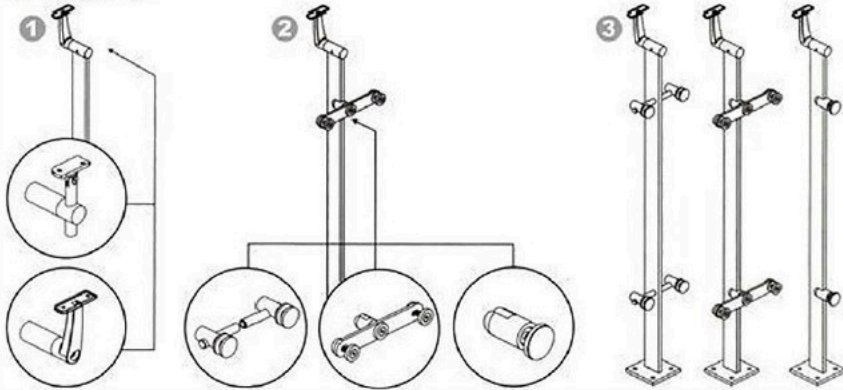

可选配件 Option Items

可选安装方式 Option Installation Methods

系列护栏，应用于玻璃填充系统 Series Railing Glass Infill System Application

可选安装方式 Option Installation Methods

SOLO POST

Railing system for commercial and residential architectural applications on the Interior & Exterior.