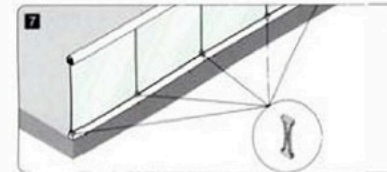

Aluminium Channel Clamp

Railing system for commercial and residential architectural applications on the Interior & Exterior.

TK-AS006

Material: Aluminium
Finish: Anodized/Powder coating

TK-AS006B

Material: Aluminium
Finish: Anodized/Powder coating