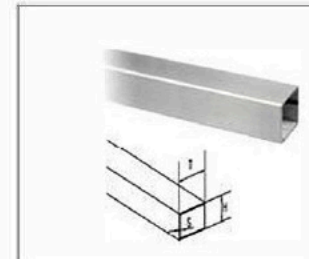

TK-1500 Square Tube