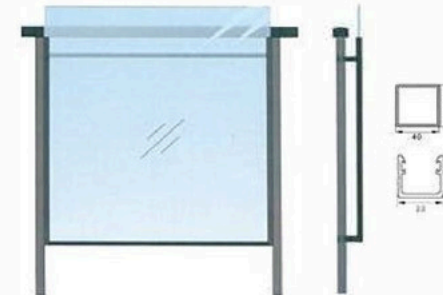

ALUMINIUM RAILING SYSTEM

Railing system for commercial and residential architectural applications on the Interior & Exterior.

ALUMINIUM RAILING SYSTEM	
MATERIAL	
POSTS	Aluminium
RAIL	Glass (Mono or SGP Laminated)
TOP RAIL	Aluminium
FRONT	1000 x 2000
Powder Coat **	2.5" x 1.1" Vista 40 5' max
PVDF Coat (-Kynar) **	0.6"
Anodized	
Clear, Tinted or Frit	Min 5/16" thick
Powder Coat **	TR-3-3.2"x1.1"
PVDF Coat (-Kynar) **	TR-3-4.3"x1.0"
Anodized	TR-3-3.5"x1.0"

TK-A105

27/74