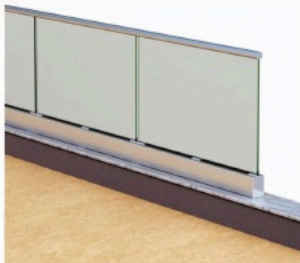

Aluminium Channel Clamp

Railing system for commercial and residential architectural applications on the Interior & Exterior

Install Manel if cut it to small short piece
(150mm/pc or 200mm/pc ...)

also can be continue Length at
3000mm/5800mm/6000mm/pc

Advantages

- Perfect aesthetic result
- Unlimited view
- Easy cleaning
- Maintenance free
- Long life
- Quick Installation

Suitable for 10mm TO 21 52mm glass

Step 4

Slot for LED Strip

TK-AS008

Material: Aluminium
Finish: Anodized/Powder coating