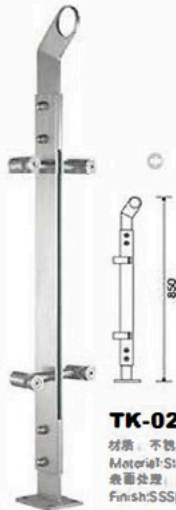

可选安装方式 Option Installation Methods

BLADE POST

Railing system for commercial and residential architectural applications on the Interior & Exterior.

TK-0203

材质: 不锈钢
Material: Stainless Steel
表面处理: 砂光|抛光|金色
Finish: SSS|PSS|Gold-plated