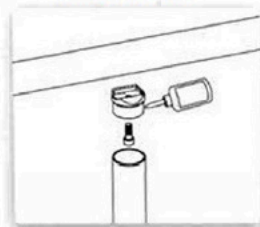

MOUNTING A

MOUNTING B

MOUNTING C

HANDRAIL FITTINGS(CONNECTOR/HANDRAIL BRACKET/BASE PLATE)
 Railing system for commercial and residential architectural applications on the Interior & Exterior.

TK-1018

材质: 不锈钢
 Material: Stainless Steel
 表面处理: 拉丝|抛光|PVD
 Finish: Satin|Polish|PVD