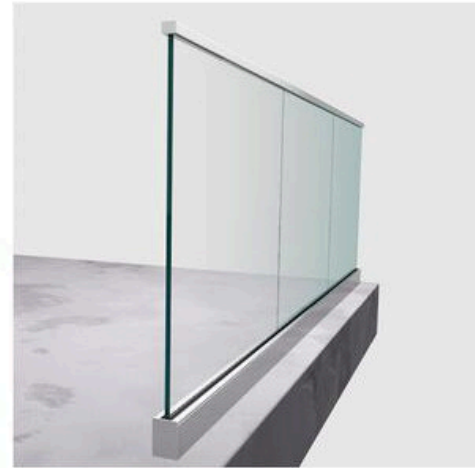

BUILDER SOLUTION US

PROFESSIONAL RAILING SYSTEM

► **INSTALLATION METHOD**

TOP MOUNT

FASCIA MOUNT

► **U CHANNEL & FITTINGS**

TK-AS001

Material: Aluminium
 Finish: Anodized/Powder coating
 With SS cover
 Glass: from 10-21.52mm glass