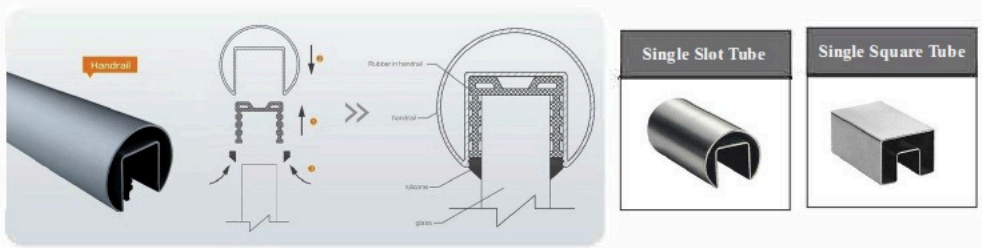

UQ

Aluminium Channel Clamp

Railing system for commercial and residential architectural applications on the Interior & Exterior.

TK-AS010

Material: Aluminium

▶ Aluminum base installation

▶ Handrail installation

Fascia mounted

CIRCA™ Railing System presents a contemporary yet elegant look for a balance between modern and traditional. System comprises of a 2" dia. post body with a flowing bell cap, 3/8" tempered glass, top rail and optional handrail. Perforated metal panel in-fill available on request.