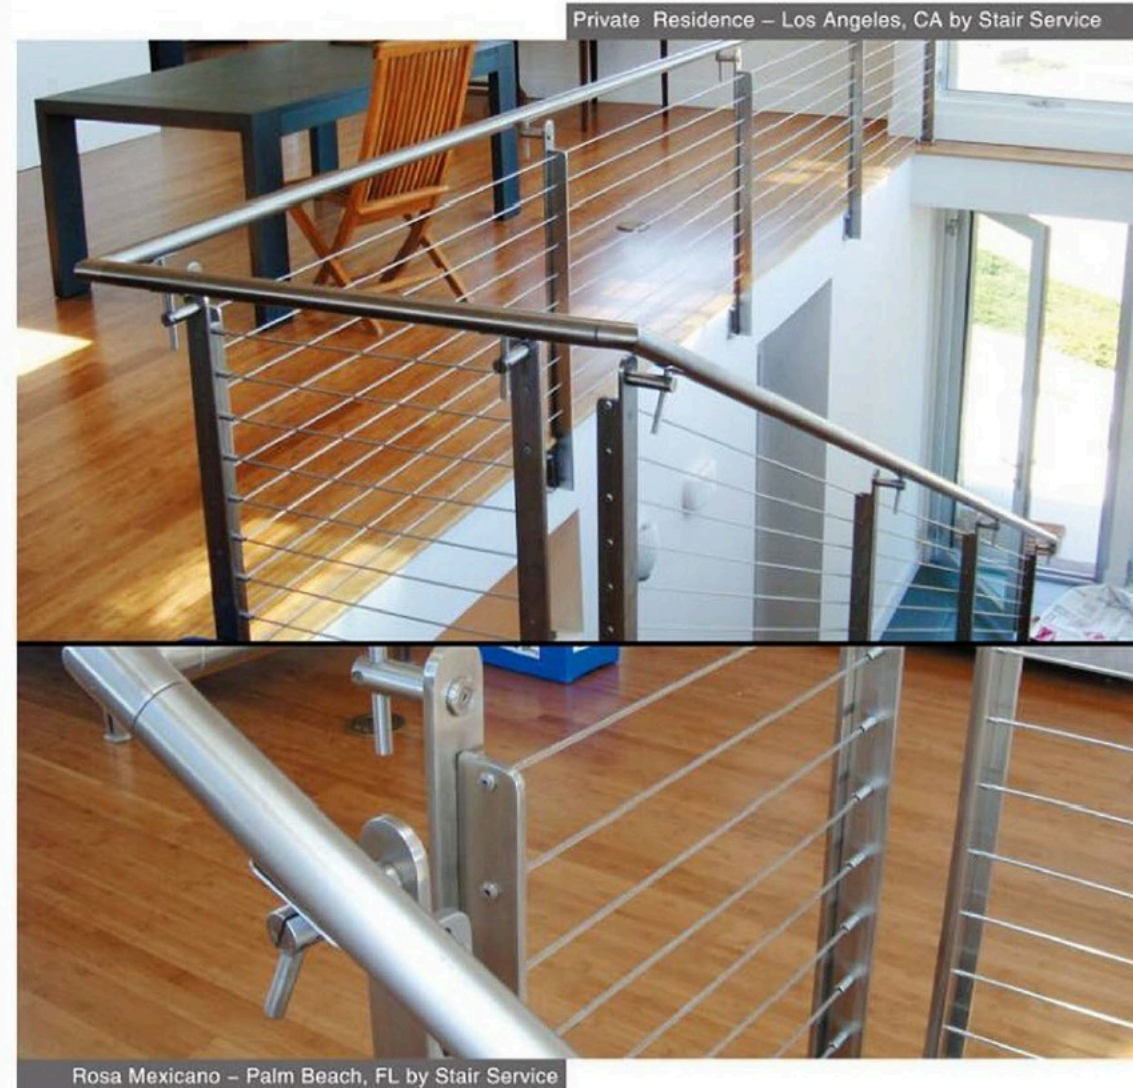

10/74

TEE POST

Railing system for commercial and residential architectural applications on the Interior & Exterior.

TK-0500

Top mount TEE cable railing system

Fascia mount option

Adjustable reversible handrail bracket

3/16" SS Cable & concealed hardware

Private Residence – Los Angeles, CA by Stair Service

Rosa Mexicano – Palm Beach, FL by Stair Service

TEE™ System is a contemporary minimalistic design for a cable railing application. The structural "T" section offers the post stability against the tension from cable strands, while concealing cable mounting hardware. Stainless steel cable in-fill is available in a choice of 1/8" or 3/16" dia. cables.