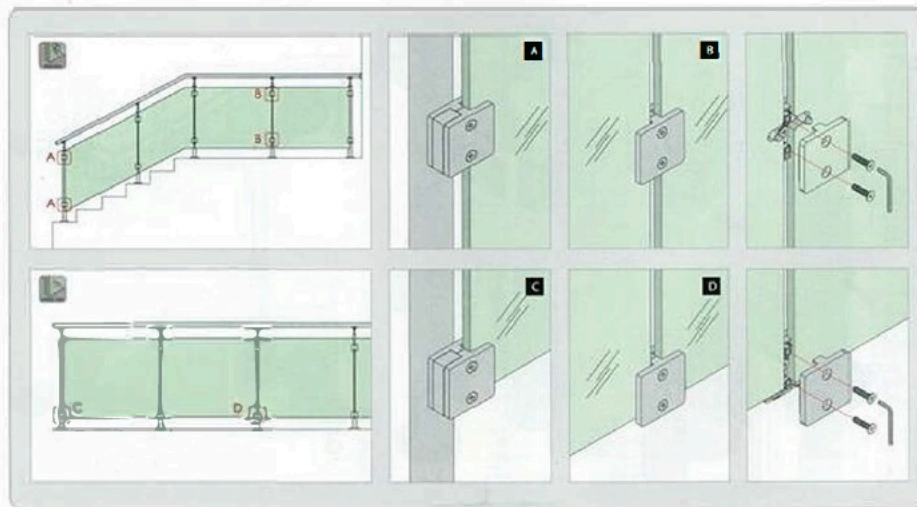

GLASS CLAMP

Rolling system for commercial and residential architectural applications on the Interior & Exterior.

TK-1201S 40x50mm
Material:Stainless Steel
Finish:Satin/Polish/PVD

TK-1230
Material:Stainless Steel
Finish:Satin/Polish/PVD

TK-1231
Material:Stainless Steel
Finish:Satin/Polish/PVD

TK-1234 (Bottom open)
Material:Stainless Steel
Finish:Satin/Polish/PVD

TK-1236 (Bottom open)
Material:Stainless Steel
Finish:Satin/Polish/PVD

TK-1238 (Bottom open)
Material:Stainless Steel
Finish:Satin/Polish/PVD

TK-1204S 40x50mm
Material:Stainless Steel
Finish:Satin/Polish/PVD

TK-1232
Material:Stainless Steel
Finish:Satin/Polish/PVD

TK-1233
Material:Stainless Steel
Finish:Satin/Polish/PVD

TK-1235 (Bottom open)
Material:Stainless Steel
Finish:Satin/Polish/PVD

TK-1237 (Bottom open)
Material:Stainless Steel
Finish:Satin/Polish/PVD

TK-1239 (Bottom open)
Material:Stainless Steel
Finish:Satin/Polish/PVD