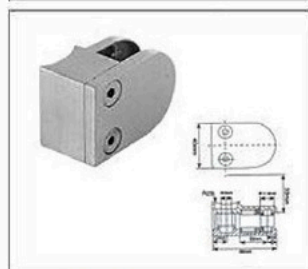

TK-1215

材质: 不锈钢
Material: Stainless Steel
表面处理: 拉丝|抛光|PVD
Finish: Satin|Polish|PVD