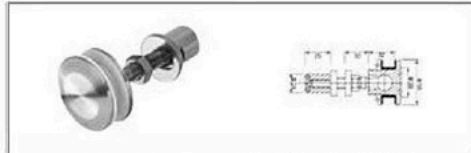

SPIDER

Railing system for commercial and residential architectural applications on the Interior & Exterior.

TK-1491

Material:Stainless Steel
Finish:Satin/Polish/PVD

TK-1475

Material:Stainless Steel
Finish:Satin/Polish/PVD