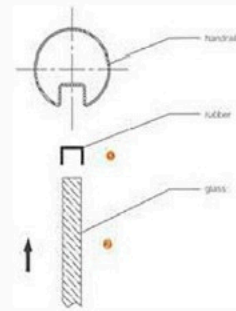

TK-1512

材质: 不锈钢	W	H	T	Slot Size
Material: Stainless Steel	25 x 21	14 x 14		
表面处理: 拉丝|抛光|PVD				
Finish: Satin|Polish|PVD