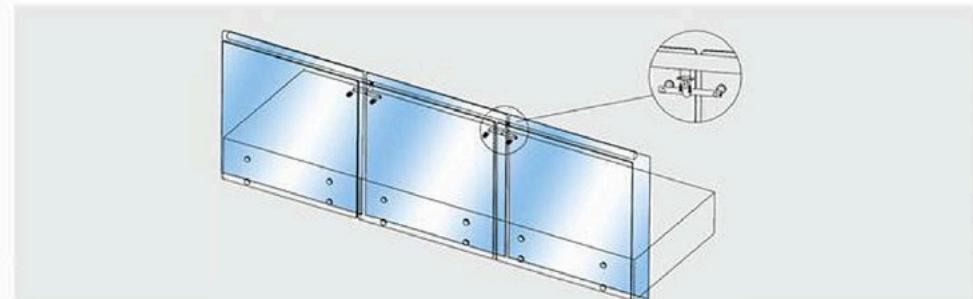

GLASS BRACKET

Railing system for commercial and residential architectural applications on the Interior & Exterior.

Material:Stainless Steel
Finish:Satin|Polish|PVD

Material:Stainless Steel
Finish:Satin|Polish|PVD

Material:Stainless Steel
Finish:Satin|Polish|PVD

Material:Stainless Steel
Finish:Satin|Polish|PVD

Material:Stainless Steel
Finish:Satin|Polish|PVD

Material:Stainless Steel
Finish:Satin|Polish|PVD

Material:Stainless Steel
Finish:Satin|Polish|PVD

Material:Stainless Steel
Finish:Satin|Polish|PVD

Material:Stainless Steel
Finish:Satin|Polish|PVD

Material:Stainless Steel
Finish:Satin|Polish|PVD

Material:Stainless Steel
Finish:Satin|Polish|PVD

Material:Stainless Steel
Finish:Satin|Polish|PVD

Material:Stainless Steel
Finish:Satin|Polish|PVD

Material:Stainless Steel
Finish:Satin|Polish|PVD

Material:Stainless Steel
Finish:Satin|Polish|PVD

Material:Stainless Steel
Finish:Satin|Polish|PVD

Material:Stainless Steel
Finish:Satin|Polish|PVD

Material:Stainless Steel
Finish:Satin|Polish|PVD

37/74