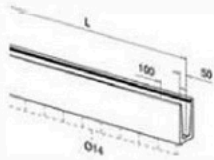

TK-AS006C

Material: Aluminium
Finish: Anodized/Powder coating

TK-AS006C CLADDING

Aluminium Channel Clamp

Railing system for commercial and residential architectural applications on the Interior & Exterior.