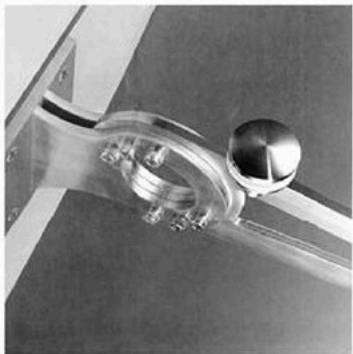

CANOPY

Railing system for commercial and residential architectural applications on the Interior & Exterior.

TK-CP01

Material: Stainless steel
Finish: Satin/ Mirror/
Powder coating/ Painting

*Design and size can be customized