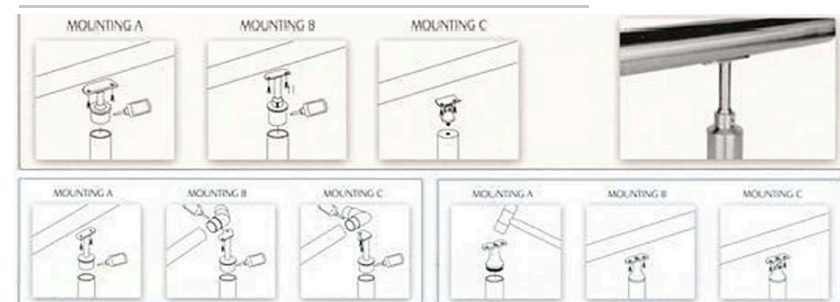

TK-1000 Material:Stainless Steel Finish:Satin|Polish|PVD	TK-1001 Material:Stainless Steel Finish:Satin|Polish|PVD	TK-1002 Material:Stainless Steel Finish:Satin|Polish|PVD
TK-1003 Material:Stainless Steel Finish:Satin|Polish|PVD	TK-1004 Material:Stainless Steel Finish:Satin|Polish|PVD	TK-1005 Material:Stainless Steel Finish:Satin|Polish|PVD
TK-1006 Material:Stainless Steel Finish:Satin|Polish|PVD	TK-1007 Material:Stainless Steel Finish:Satin|Polish|PVD	TK-1008 Material:Stainless Steel Finish:Satin|Polish|PVD