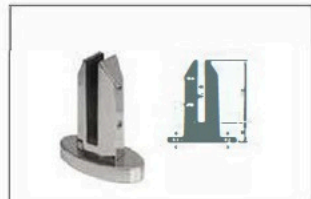

TK-0736
Material:Stainless Steel
Finish:Satin|Polish|PVD