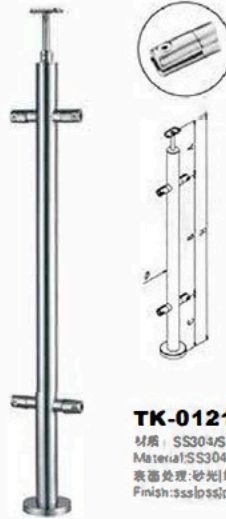

POST WITH WIRE ME SH & PANEL

Railing system for commercial and residential architectural applications on the Interior & Exterior.

► See More panel Design on page-104