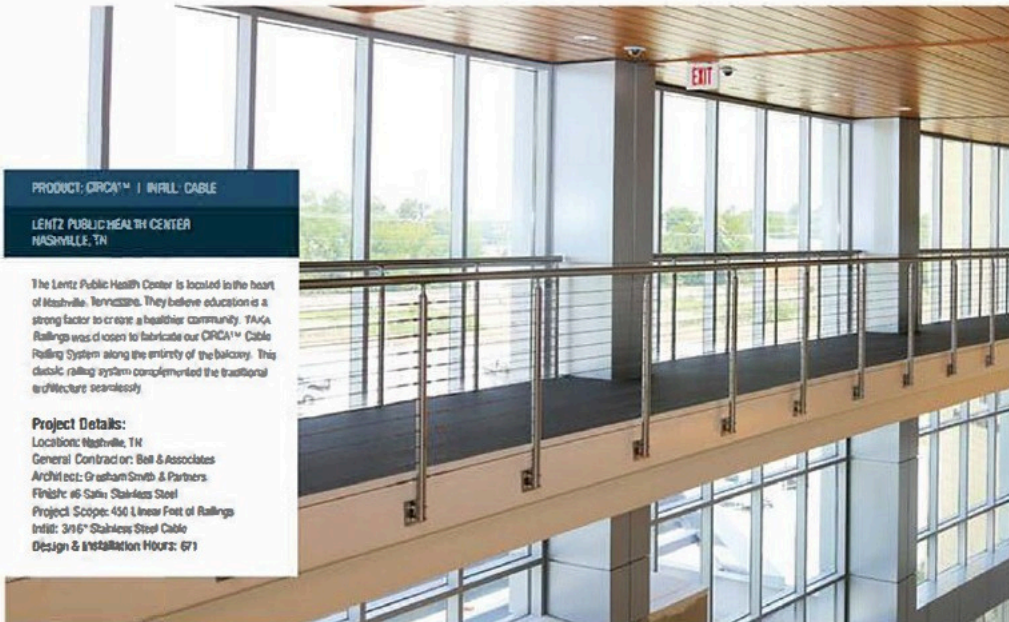

PRODUCT: ORCA™ | INFILL CABLE
LENTZ PUBLIC HEALTH CENTER
NASHVILLE, TN

10/74