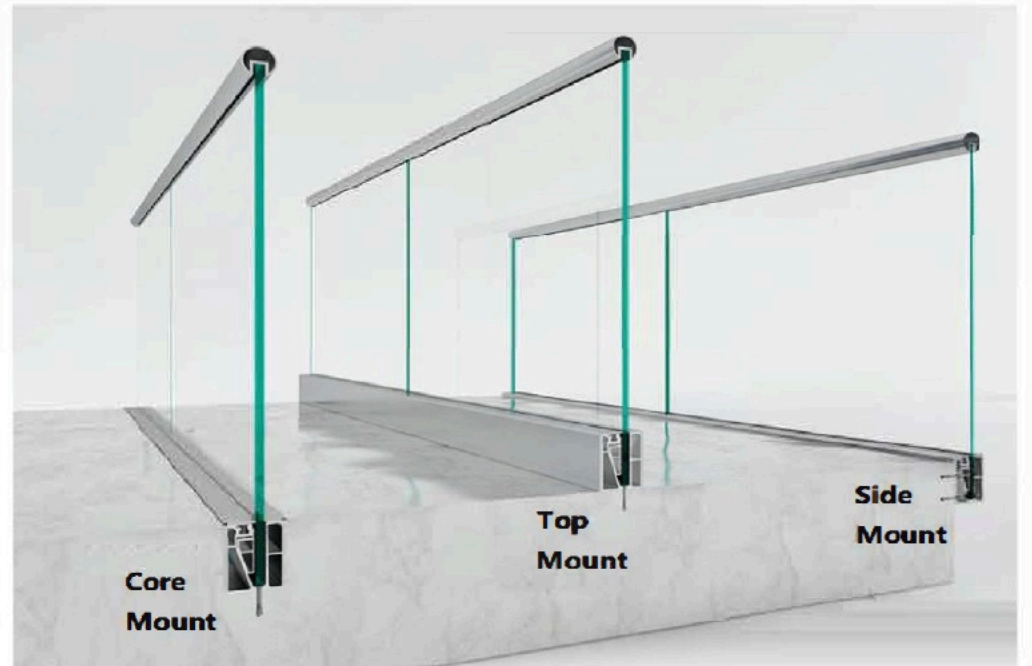

Aluminium Channel Clamp

Railing system for commercial and residential architectural applications on the Interior & Exterior

Install Manel if cut it to small short piece
(150mm/pc or 200mm/pc ...)

also can be continue Length at
3000mm/5800mm/6000mm/pc

Advantages

- Perfect aesthetic result
- Unlimited view
- Easy cleaning
- Maintenance free
- Long life
- Quick Installation

Suitable for 10mm TO 21 52mm glass

Slot for LED Strip

TK-AS008

Material: Aluminium
Finish: Anodized/Powder coating