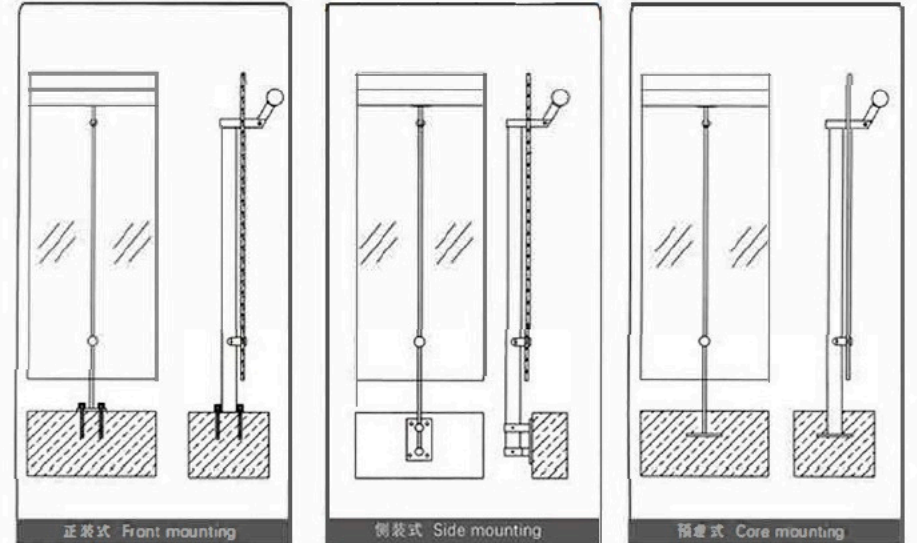

可选配件 Option Items

可选安装方式 Option Installation Methods

系列护栏，应用于玻璃填充系统 Series Railing Glass Infill System Application

可选安装方式 Option Installation Methods

SOLO POST

Railing system for commercial and residential architectural applications on the Interior & Exterior.