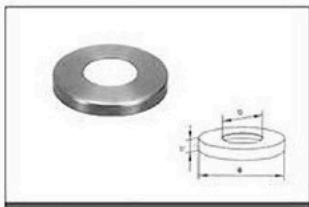

TK-1015
Material:Stainless Steel
Finish:Satin|Polish|PVD