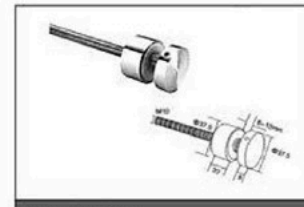

TK-0703

Material:Stainless Steel
Finish:Satin/Polish/PVD