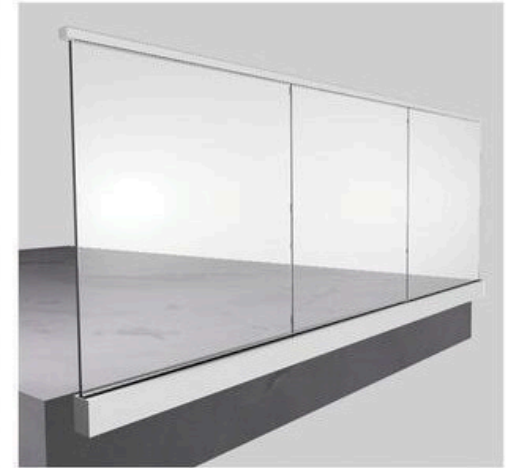

BUILDER SOLUTION US

PROFESSIONAL RAILING SYSTEM

► **INSTALLATION METHOD**

TOP MOUNT

FASCIA MOUNT

► **U CHANNEL & FITTINGS**

TK-AS001

Material: Aluminium
 Finish: Anodized/Powder coating
 With SS cover
 Glass: from 10-21.52mm glass