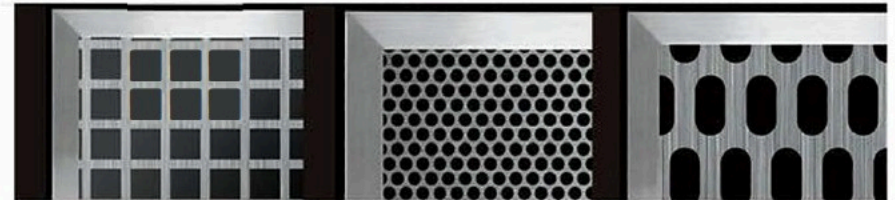

Square Perforated - P50

TK-P01

Round Perforated - P90

TK-P02

Slot Perforated - PSL

TK-P03

STAINLESS STEEL BAR & SHEET

Railing system for commercial and residential architectural applications on the Interior & Exterior.