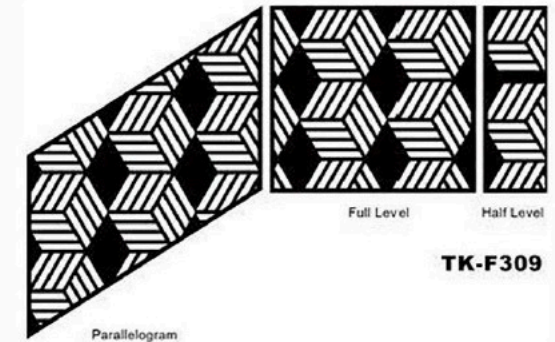

TK-F309

Many design and custom options available on www.taka-hardware.com