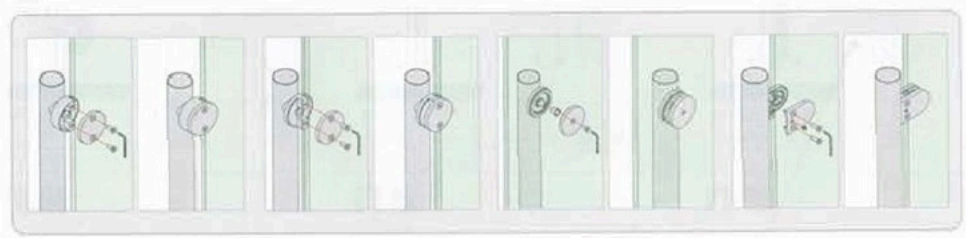

TK-1208
Material:Stainless Steel
Finish:Satin|Polish|PVD

GLASS CLAMP

Rolling system for commercial and residential architectural applications on the Interior & Exterior.

TK-1201S 40x50mm
Material:Stainless Steel
Finish:Satin/Polish/PVD