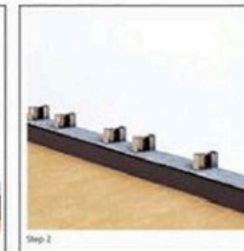

Aluminium Channel Clamp

Railing system for commercial and residential architectural applications on the Interior & Exterior

Install Manel if cut it to small short piece
(150mm/pc or 200mm/pc ...)

also can be continue Length at
3000mm/5800mm/6000mm/pc