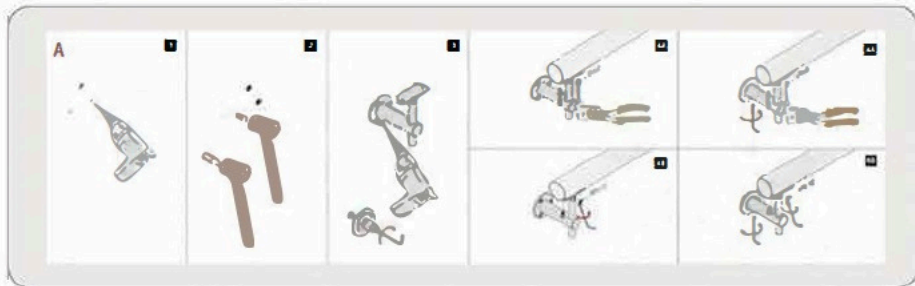

HANDRAIL BRACKET

Railing system for commercial and residential architectural applications on the Interior & Exterior.

TK-0800 90° Connector

Material: Stainless Steel
Size: ϕ 25.4/38.1/42.4/48.3/50.8/60.3mm
Finish: Satin/Mirror/PVD