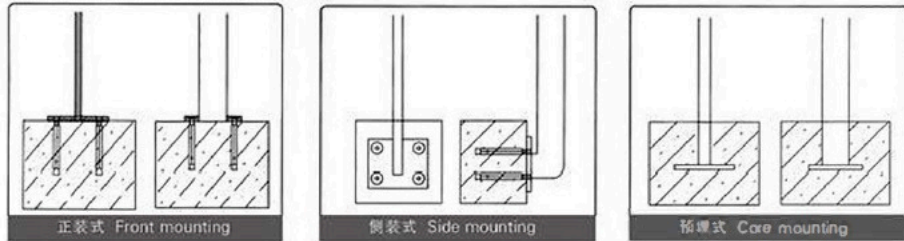

可选配件 Option Items

可选安装方式 Option Installation Methods

系列护栏，应用于玻璃填充系统 Series Railing Glass Infill System Application

可选安装方式 Option Installation Methods

SOLO POST

Railing system for commercial and residential architectural applications on the Interior & Exterior.