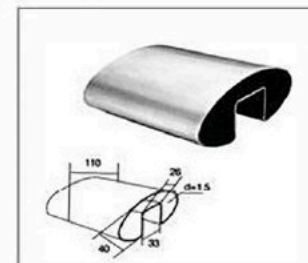

TK-1505 90° Round Slotted Tube

TK-1506 Elliptic Tube

TK-1507 Slot Elliptic Tube

TK-1509 Rectangle Slotted Tube

64774

TUBE HANDRAIL

TK-1503-50.8 TK-1504

Railing system for commercial and residential architectural applications on the Interior & Exterior.