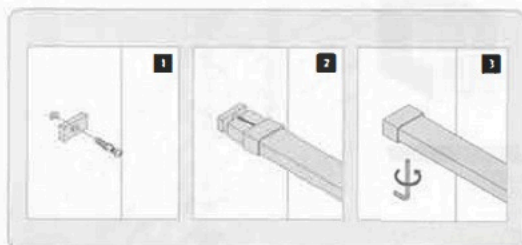

TK-0867

Material: Stainless Steel
Finish: Satin/Polish/PVD
Size: For 40x10mm tube
30x10mm tube
20x10mm tube

SQUARE HANDRAIL FITTINGS

Railing system for commercial and residential architectural applications on the Interior & Exterior.