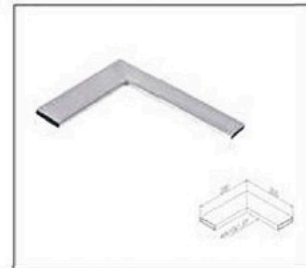

TK-0866B

Material: Stainless Steel
Finish: Satin/Polish/PVD
Size: For 40x10mm tube ☐
30x10mm tube ☐
20x10mm tube ☐