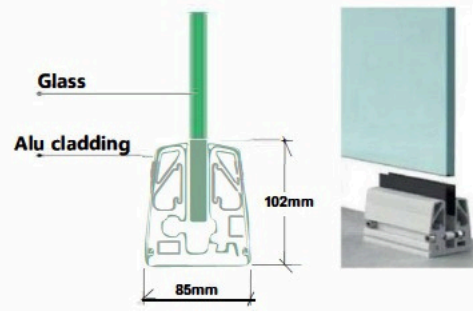

Aluminium Channel Clamp

Railing system for commercial and residential architectural applications on the Interior & Exterior.