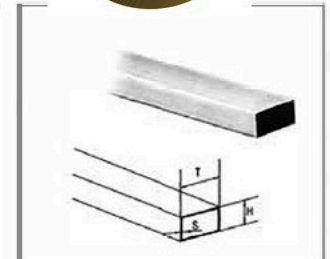

TK-1502 Rectangular Tube