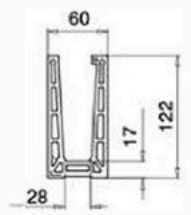

TK-AS006

Material: Aluminium
Finish: Anodized/Powder coating