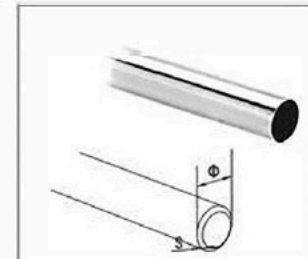

TK-1501 Round Tube