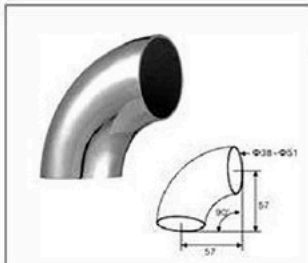

TK-0878 Welding Angle

Material: Stainless Steel
Size: $\phi 25.4/38.1/42.4/48.3/50.8/60.3$ mm
Finish: Satin/Mirror/PVD