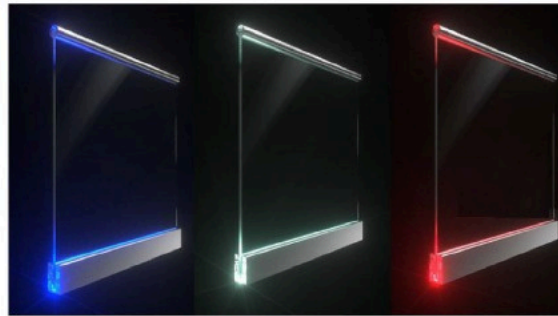

Aluminium Channel Clamp

Railing system for commercial and residential architectural applications on the Interior & Exterior

TK-AS001H

Advantages

- Perfect aesthetic result
- Unlimited view
- Easy cleaning
- Maintenance free
- Long life
- Quick Installation

Suitable for 10mm TO 21 52mm glass

TK-AS001H

Slot for LED Strip

► U CHANNEL & FITTINGS

TK-AF1

TK-AS001 Gasket

Material Gasket
Finish Black