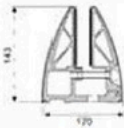

TK-AS002

Material: Aluminium
Finish: Anodized/
Powder coating