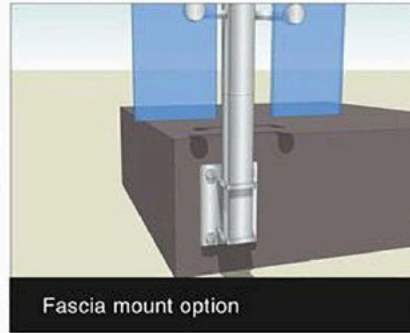

CUBE POST

Railing system for commercial and residential architectural applications on the Interior & Exterior.

CUBE™ Railing System provides clean defined lines and a robust contemporary look. The system is made of 2"x2" square posts and a pyramid top cap creating continuous clean lines throughout the components.

- Glass (or panel)
- Cable
- Multi-line

Top mount option