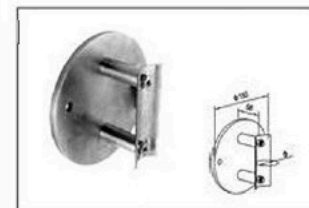

TK-1312

Material: Stainless Steel
Finish: Satin/Polish/PVD

TK-1313

Material: Stainless Steel
Finish: Satin/Polish/PVD

TK-1314

Material: Stainless Steel
Finish: Satin/Polish/PVD

HANDRAIL FITTINGS(CONNECTOR/HANDRAIL BRACKET/BASE PLATE)