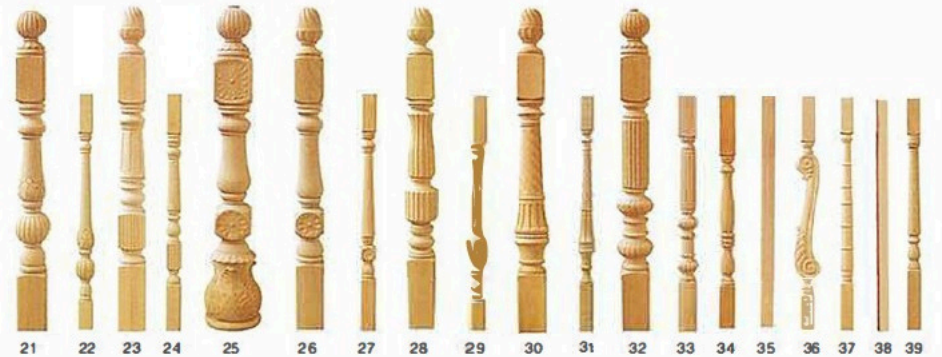

ART. NO.
Rosewood

ART. NO.
Beony

ART. NO.
Mahogany

ART. NO.
Merbau

ART. NO.
Walnut

WOODEN POST

Railing system for commercial and residential architectural applications on the Interior & Exterior.

WOODEN CONNECTOR:

TK-0612 TK-0613 TK-0614 TK-0615 TK-0616 TK-0617

TK-0618 TK-0619 TK-0620 TK-0621 TK-0622 TK-0623 TK-0624

TK-0625 TK-0626 TK-0627 TK-0628 TK-0629 TK-0630 TK-0631

TK-0632 TK-0633 TK-0634 TK-0635 TK-0636 TK-0637

TK-0638 TK-0639 TK-0640 TK-0641

WOODEN COLUMN:

01 02 03 04 05 06 07 08 09 10 11 12 13 14 15 16 17 18 19 20

21 22 23 24 25 26 27 28 29 30 31 32 33 34 35 36 37 38 39

40 41 42 43 44 45 46 47 48 49 50 51 52

31/74