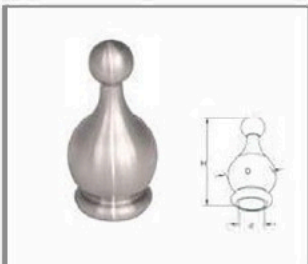

TK-0862T Top Bracket

Material: Stainless Steel
Size: $\phi 10/12.7/15.9/19.05/25.4$ mm
Finish: Satin/Mirror/PVD