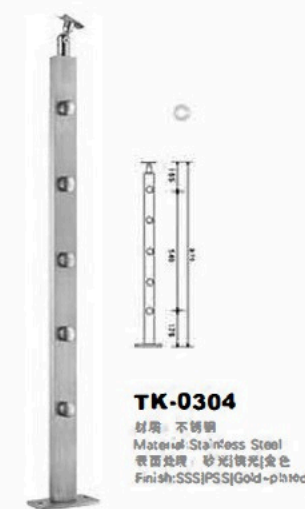

CUBE POST

Railing system for commercial and residential architectural applications on the Interior & Exterior.

CUBE™ Railing System provides clean defined lines and a robust contemporary look. The system is made of 2"x2" square posts and a pyramid top cap creating continuous clean lines throughout the components.

- Glass (or panel)
- Cable
- Multi-line