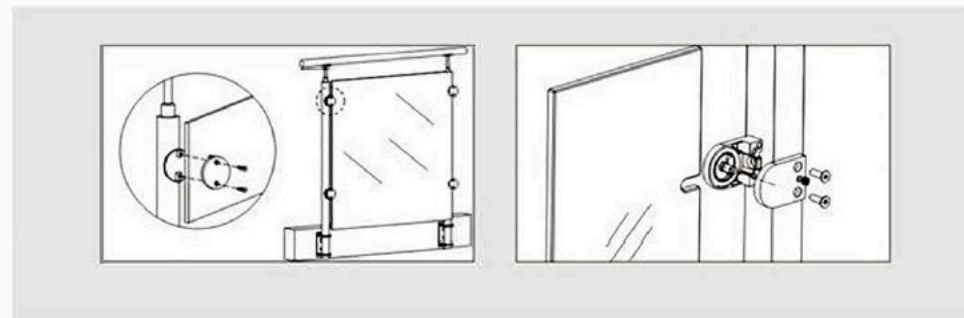

TK-1214

材质: 不锈钢
Material: Stainless Steel
表面处理: 拉丝|抛光|PVD
Finish: Satin|Polish|PVD

TK-1215

材质: 不锈钢
Material: Stainless Steel
表面处理: 拉丝|抛光|PVD
Finish: Satin|Polish|PVD

GLASS CLAMP

Railing system for commercial and residential architectural applications on the Interior & Exterior.