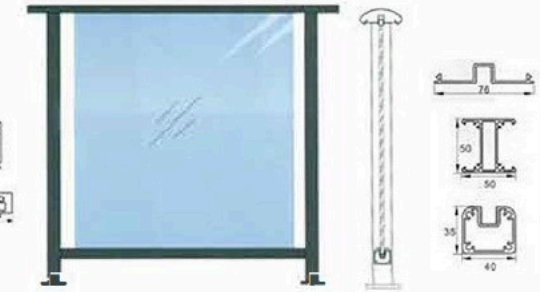

ALUMINIUM RAILING SYSTEM

Railing system for commercial and residential architectural applications on the Interior & Exterior.

ALUMINIUM RAILING SYSTEM	
MATERIAL	
POSTS	Aluminium
RAIL	Glass (Mono or SGP Laminated)
TOP RAIL	Aluminium
FRONT	1000 x 2000
Powder Coat **	2.5" x 1.1" Vista 40 5' max
PVDF Coat (-Kynar) **	0.6"
Anodized	
Clear, Tinted or Frit	Min 5/16" thick
Powder Coat **	TR-3-3.2"x1.1"
PVDF Coat (-Kynar) **	TR-3-4.3"x1.0"
Anodized	TR-3-3.5"x1.0"

TK-A103

27/74