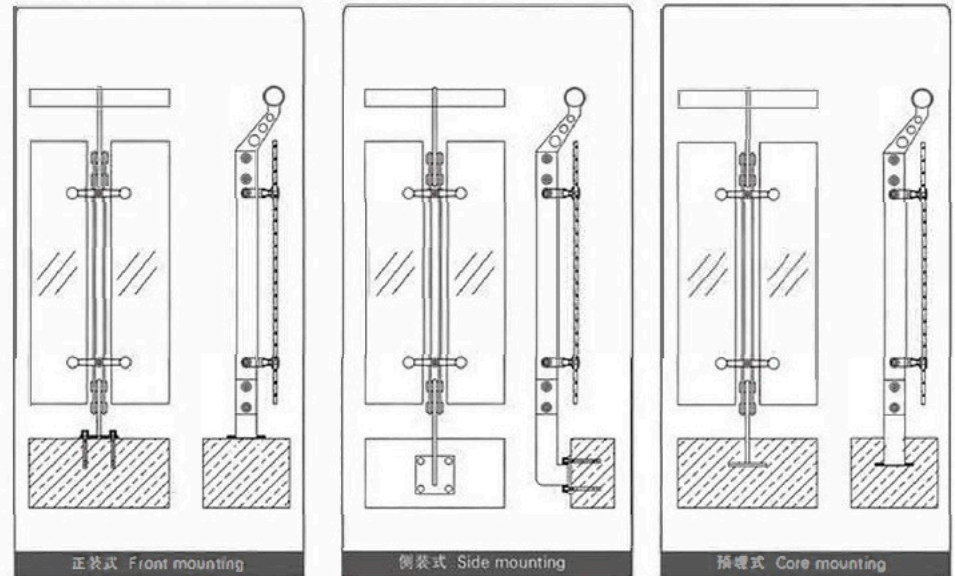

可选安装方式 Option Installation Methods