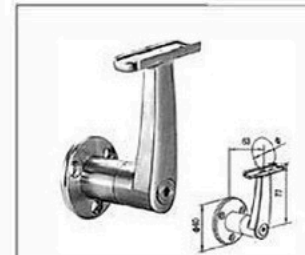

TK-0904

材质: 不锈钢
Material: Stainless Steel
表面处理: 拉丝|抛光|PVD
Finish: Satin|Polish|PVD