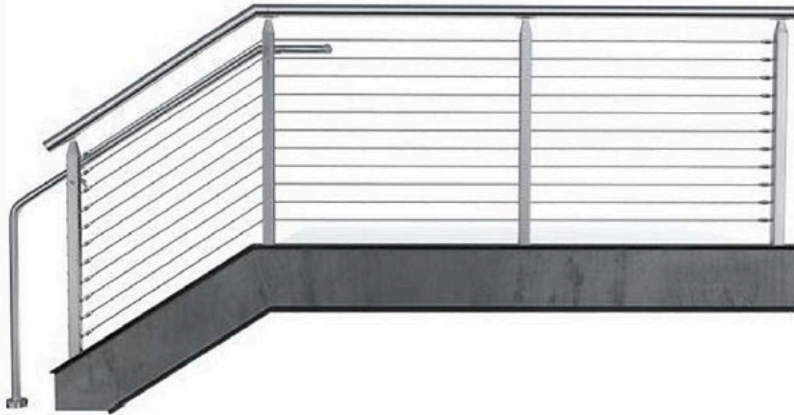

SOLO BLADE POST

Railing system for commercial and residential architectural applications on the Interior & Exterior.

The stainless steel cable, in SS316 alloy. Cable tends itself to a low maintenance, high visibility infill that is popularly used on exterior applications. TAKA Railings uses their patent pending swage-less hardware that is a cinch to install without need for any complicated swaging machines.

材质: 304*
Material: 304*
表面处理: 砂光|抛光|金色
Finish: sss|pss|pvd

材质: 304*
Material: 304*
表面处理: 砂光|抛光|金色
Finish: sss|pss|pvd

材质: 304*
Material: 304*
表面处理: 砂光|抛光|金色
Finish: sss|pss|pvd

材质: 304*
Material: 304*
表面处理: 砂光|抛光|金色
Finish: sss|pss|pvd

材质: 304*
Material: 304*
表面处理: 砂光|抛光|金色
Finish: sss|pss|pvd

材质: 304*
Material: 304*
表面处理: 砂光|抛光|金色
Finish: sss|pss|pvd