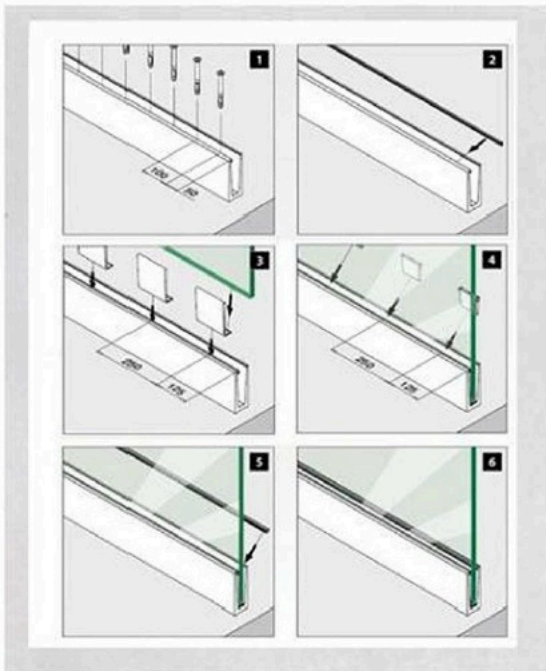

Aluminium Channel Clamp

Railing system for commercial and residential architectural applications on the Interior & Exterior

Install Manel if cut it to small short piece
(150mm/pc or 200mm/pc ...)

also can be continue Length at
3000mm/5800mm/6000mm/pc