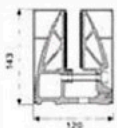

TK-AS003

Material: Aluminium
Finish: Anodized/
Powder coating/
with SS cover