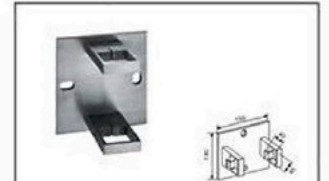

TK-1320

Material:Stainless Steel
Finish:Satin|Polish|PVD