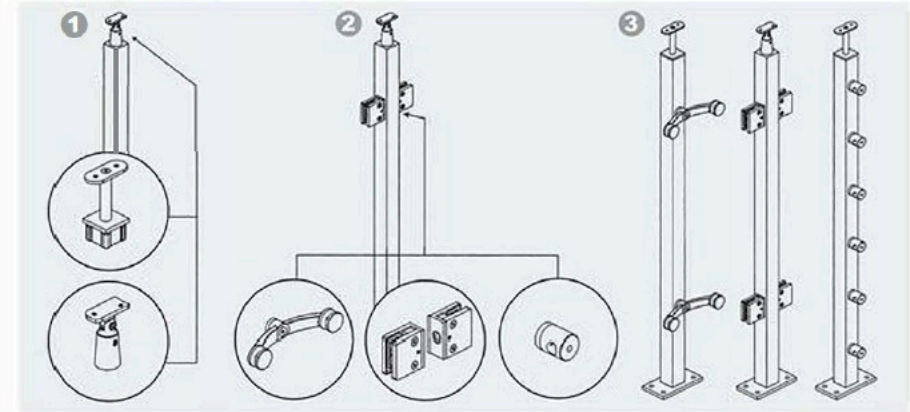

- Glass (or panel)
- Cable
- Multi-line

Fascia mount option

Top mount option

CUBE POST

Railing system for commercial and residential architectural applications on the Interior & Exterior.

栏杆系统 Railing System

表面处理: 拉丝/抛光/PVD
 Finish: Satin/Polish/PVD
 主要材质: 不锈钢
 Material: Stainless Steel
 主要功能: 栏杆
 Function: Railing
 安装方式: 地面安装
 Installation Method: Floor mounting
 订货提示: 栏杆系统的规格尺寸可根据用户所需定造
 Order Notice: the specification of railing system can be custom-made

栏杆标准安装尺寸 Railing standard installation dimension	
规格 Dimension	高度 Height
40 × 40mm 方管 Square Tube	840mm
	960mm
	1050mm

可选功能配置 Option function collocation

可选配件 Option Items

可选安装方式 Option Installation Methods