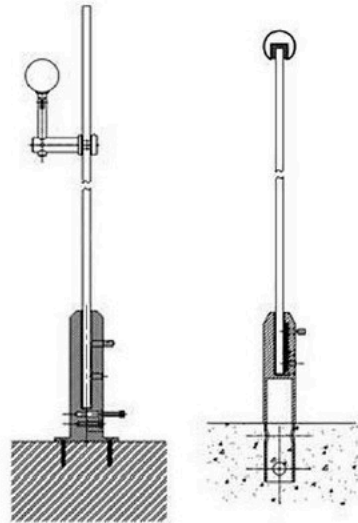

Regular Specification Small Post: 48/53(W) x 800/850/900/950(H) Large Post: 950(W) x 1150(H)
常用规格 小柱: 48/53(W) x 800/850/900/950(H) 大柱: 950(W) x 1150(H)

SPIGOT

Railing system for commercial and residential architectural applications on the Interior & Exterior.