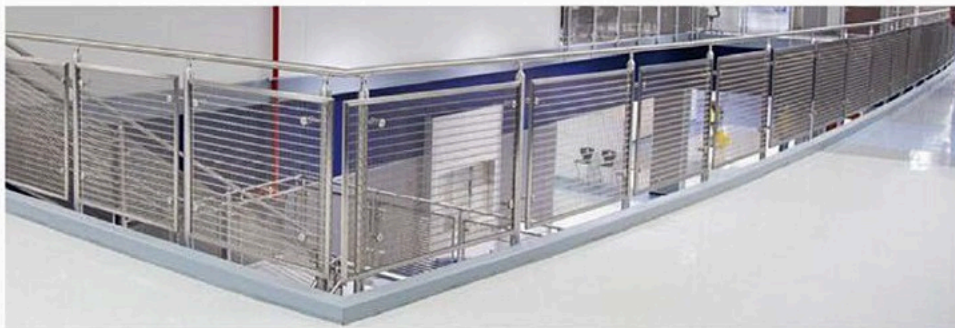

TK-0321
材料: SS304/SS316
Material: SS304/SS316
表面处理: 砂光|抛光|金色
Finish: sss|ps|pvd

TK-0120
材料: SS304/SS316
Material: SS304/SS316
表面处理: 砂光|抛光|金色
Finish: sss|ps|pvd
[powder coating]

TK-0121
材料: SS304/SS316
Material: SS304/SS316
表面处理: 砂光|抛光|金色
Finish: sss|ps|pvd