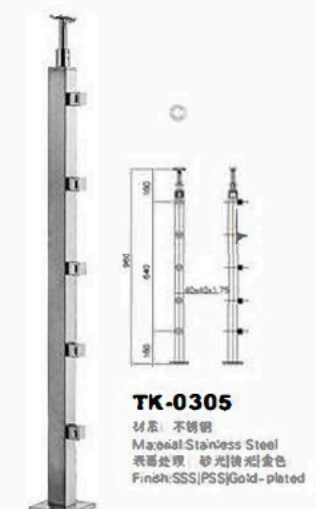

CUBE POST

Railing system for commercial and residential architectural applications on the Interior & Exterior.

CUBE™ Railing System provides clean defined lines and a robust contemporary look. The system is made of 2"x2" square posts and a pyramid top cap creating continuous clean lines throughout the components.

- Glass (or panel)
- Cable
- Multi-line