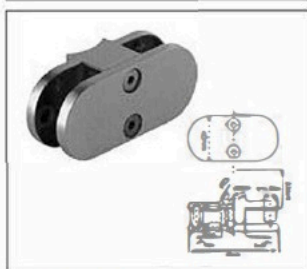

TK-1214

材质: 不锈钢
Material: Stainless Steel
表面处理: 拉丝|抛光|PVD
Finish: Satin|Polish|PVD