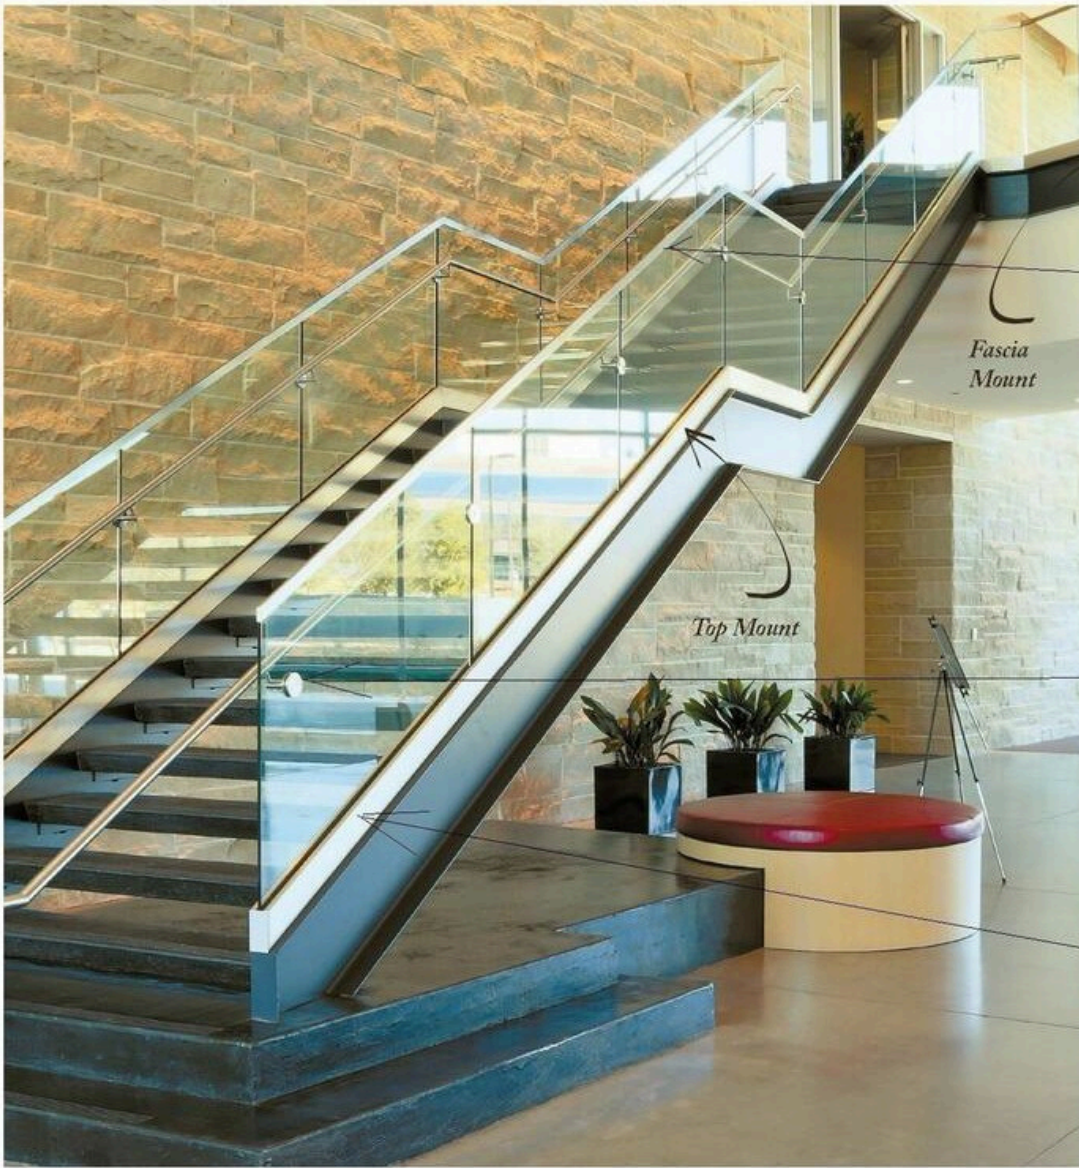

BUILDER SOLUTION US

PROFESSIONAL RAILING SYSTEM

► **INSTALLATION METHOD**

TOP MOUNT

FASCIA MOUNT

► **U CHANNEL & FITTINGS**

TK-AS001

Material: Aluminium
 Finish: Anodized/Powder coating
 With SS cover
 Glass: from 10-21.52mm glass