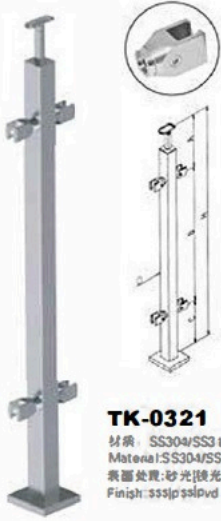

POST WITH WIRE ME SH & PANEL

Railing system for commercial and residential architectural applications on the Interior & Exterior.

► See More panel Design on page-104