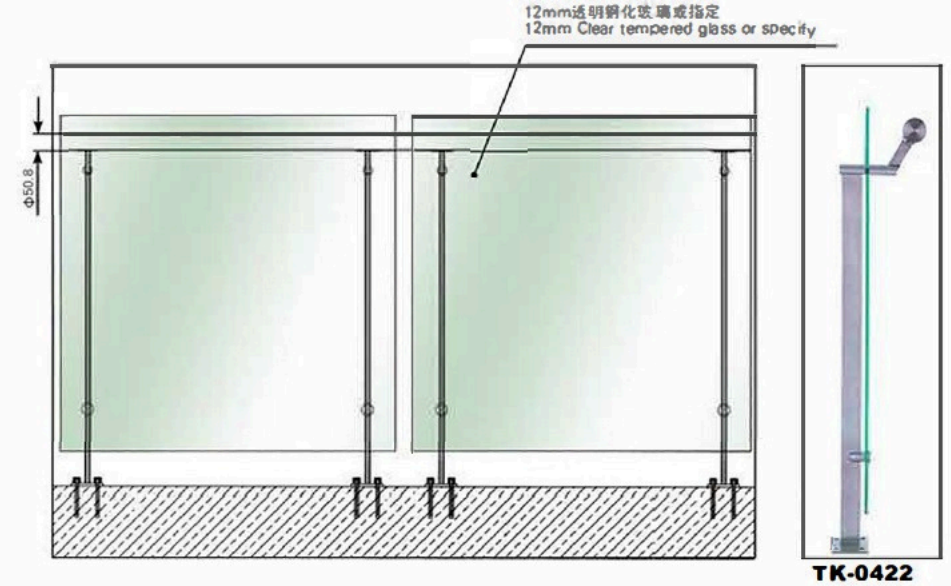

系列护栏，应用于玻璃填充系统 Series Railing Glass Infill System Application