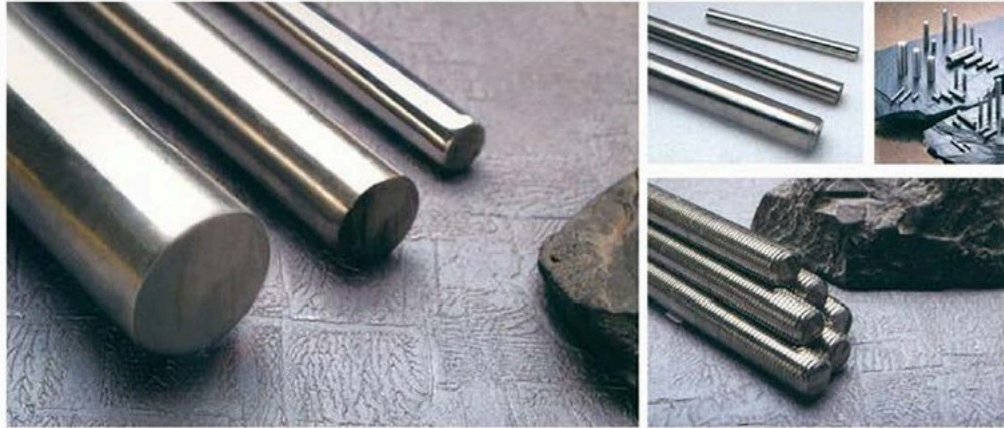

▶ ROUND SOLID BAR

DIAMETER (mm)	WEIGHT (kg/m)	DIAMETER (mm)	WEIGHT (kg/m)	DIAMETER (mm)	WEIGHT (kg/m)	DIAMETER (mm)	WEIGHT (kg/m)
Φ2	0.025	Φ14	1.221	Φ30	5.607	Φ50	15.575
Φ3	0.056	Φ15	1.402	Φ32	6.380	Φ55	18.846
Φ4	0.1	Φ16	1.595	Φ34	7.202	Φ60	22.428
Φ5	0.156	Φ18	2.019	Φ35	7.632	Φ65	26.322
Φ6	0.224	Φ19	2.249	Φ36	8.074	Φ70	30.527
Φ7	0.305	Φ20	2.492	Φ38	8.996	Φ75	35.044
Φ8	0.399	Φ22	3.015	Φ40	9.968	Φ80	39.872
Φ9	0.505	Φ24	3.588	Φ42	10.990	Φ85	45.012
Φ10	0.623	Φ25	3.894	Φ45	12.616	Φ90	50.463
Φ11	0.754	Φ27	4.542	Φ46	13.183	Φ95	56.226
Φ12	0.897	Φ28	4.884	Φ48	14.354	Φ100	62.3