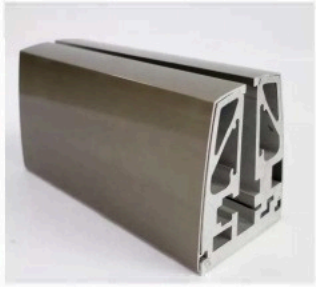

Aluminium Channel Clamp

Railing system for commercial and residential architectural applications on the Interior & Exterior.