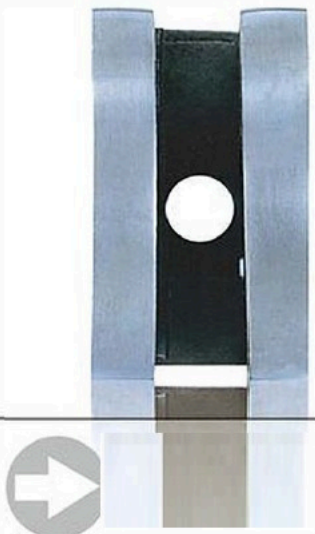

d	L mm	d1	L	L2	S
Φ3	max 156 min 126	Φ5	9.5	12	3.5
Φ4	max 191 min 151	Φ6	11	14	4.5
Φ5	max 212 min 172	Φ8	12.8	16	5.5
Φ6	max 256 min 206	Φ10	15	19	6.5

Hydraulic Clamp

Hydraulic Shear

GLASS CLAMP

Railing system for commercial and residential architectural applications on the Interior & Exterior.