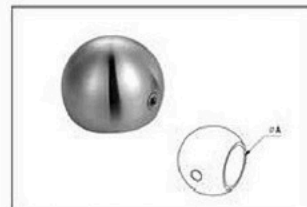

TK-0886
Material:Stainless Steel
Finish:Satin|Polish|PVD

TK-1327
Material:Stainless Steel
Finish:Satin|Polish|PVD

TK-1328
Material:Stainless Steel
Finish:Satin|Polish|PVD

CABLE FITTING

Railing system for commercial and residential architectural applications on the Interior & Exterior.