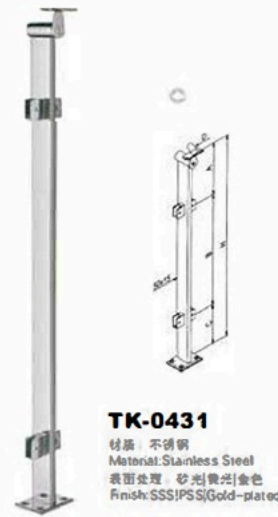

TK-0431
材质: 不锈钢
Material: Stainless Steel
表面处理: 砂光|抛光|金色
Finish: SSS|PSS|Gold-plated