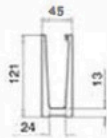

Aluminium Channel Clamp

Railing system for commercial and residential architectural applications on the Interior & Exterior.