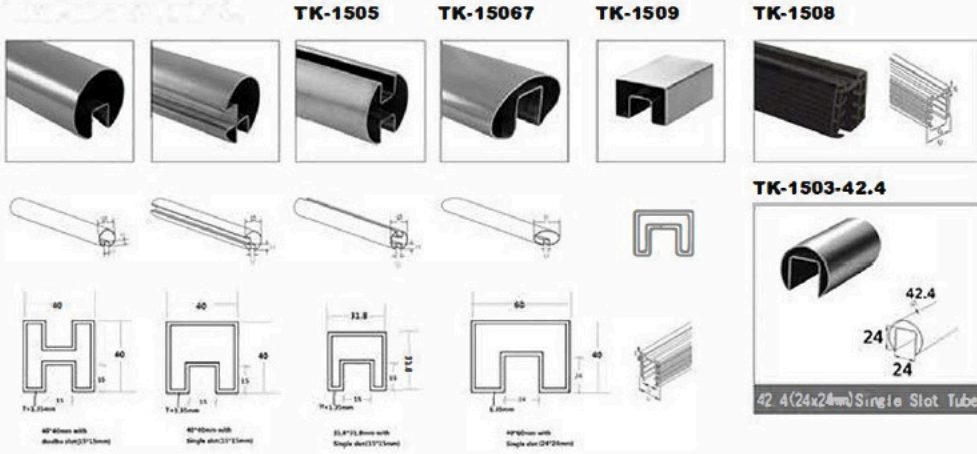

TK-1505 90° Round Slotted Tube

TK-1506 Elliptic Tube

TK-1507 Slot Elliptic Tube

TK-1509 Rectangle Slotted Tube

64774

TUBE HANDRAIL

TK-1503-50.8 TK-1504

Railing system for commercial and residential architectural applications on the Interior & Exterior.