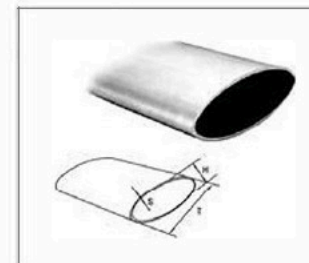

TK-1505 90° Round Slotted Tube

TK-1506 Elliptic Tube

TK-1507 Slot Elliptic Tube

TK-1509 Rectangle Slotted Tube

64774

TUBE HANDRAIL

TK-1503-50.8 TK-1504

Railing system for commercial and residential architectural applications on the Interior & Exterior.