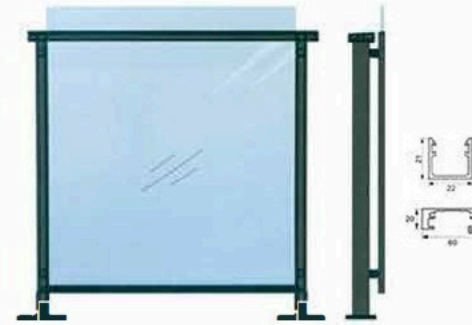

ALUMINIUM RAILING SYSTEM

Railing system for commercial and residential architectural applications on the Interior & Exterior.

ALUMINIUM RAILING SYSTEM	
MATERIAL	
POSTS	Aluminium
RAIL	Glass (Mono or SGP Laminated)
TOP RAIL	Aluminium
FRONT	1000 x 2000
Powder Coat **	2.5" x 1.1" Vista 40 5' max
PVDF Coat (-Kynar) **	0.6"
Anodized	
Clear, Tinted or Frit	Min 5/16" thick
Powder Coat **	TR-3-3.2"x1.1"
PVDF Coat (-Kynar) **	TR-3-4.3"x1.0"
Anodized	TR-3-3.5"x1.0"

TK-A102