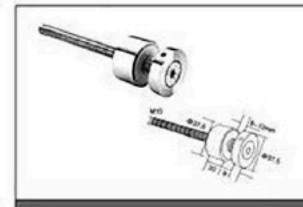

TK-0704

Material:Stainless Steel
Finish:Satin/Polish/PVD