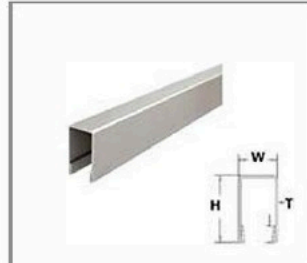

TK-1510 U CHANNEL

材质: 不锈钢	WxH	T
Material: Stainless Steel	22 x 25	2.5MM
表面处理: 拉丝|抛光|PVD	25 x 25	2.5MM
Finish: Satin|Polish|PVD	20 x 25	1.5MM