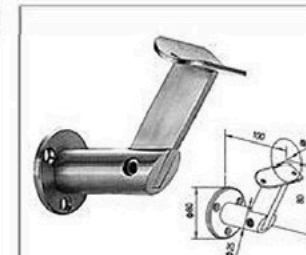

TK-0905

材质: 不锈钢
Material: Stainless Steel
表面处理: 拉丝|抛光|PVD
Finish: Satin|Polish|PVD