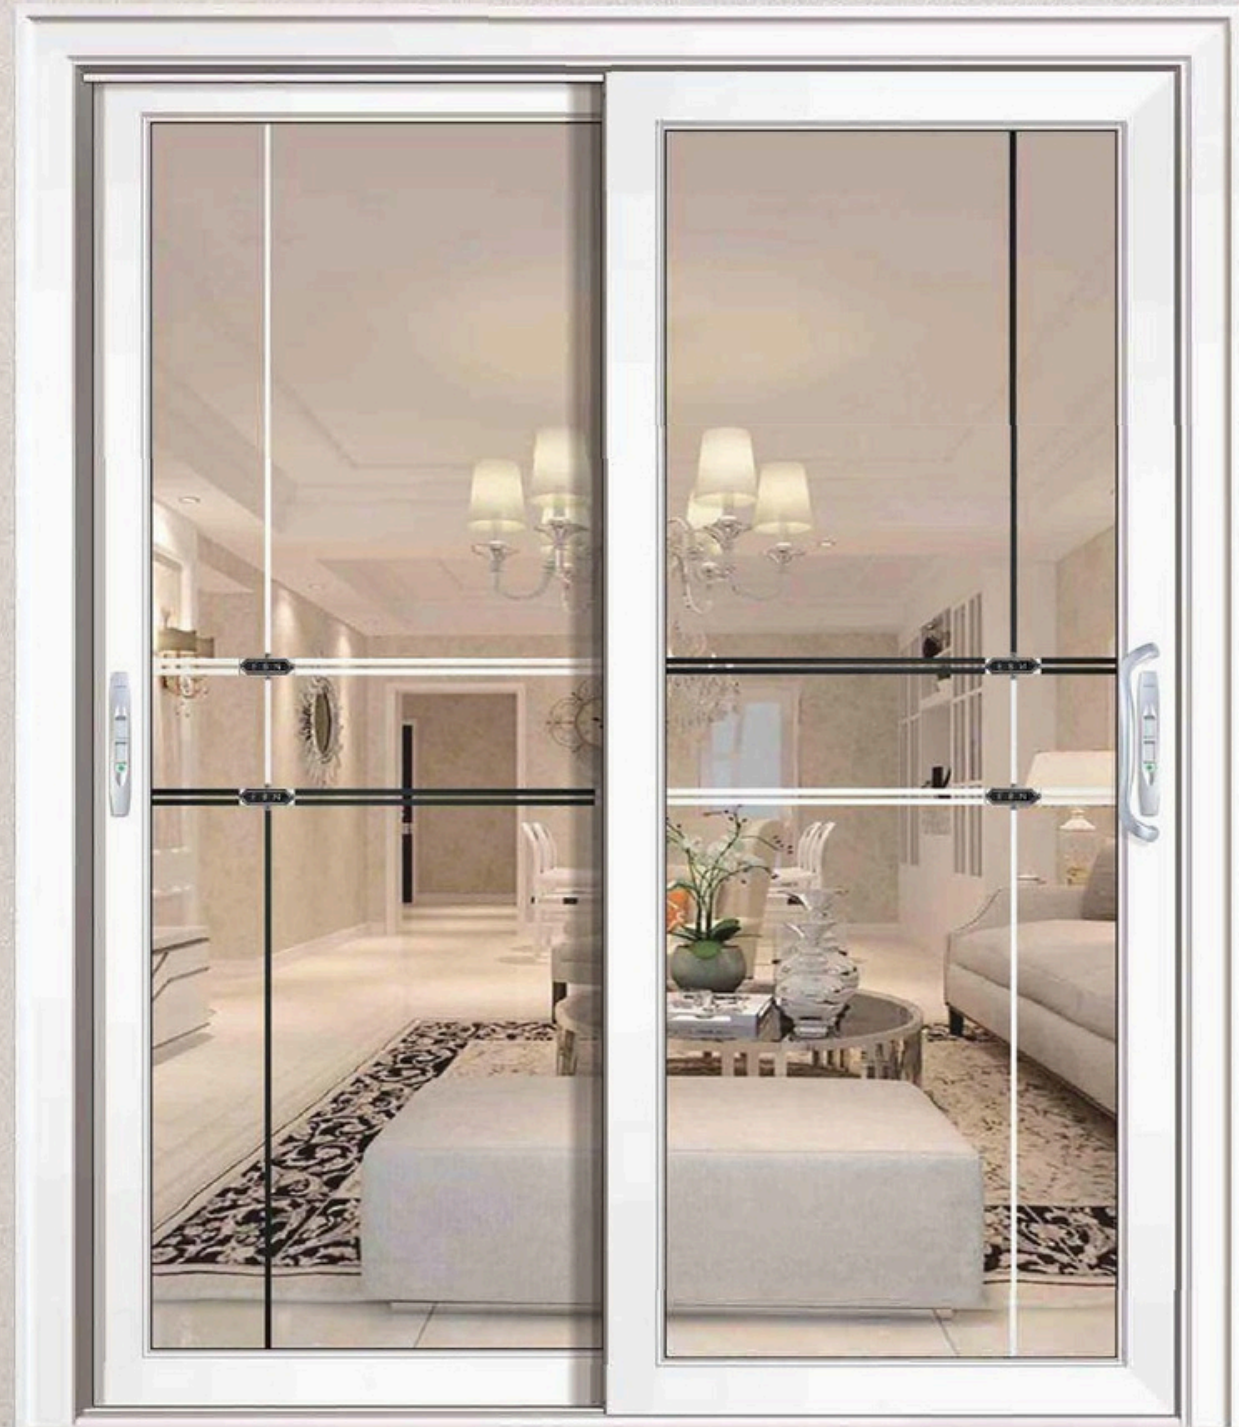

RSF 1000 Series

RSF 1000 Series