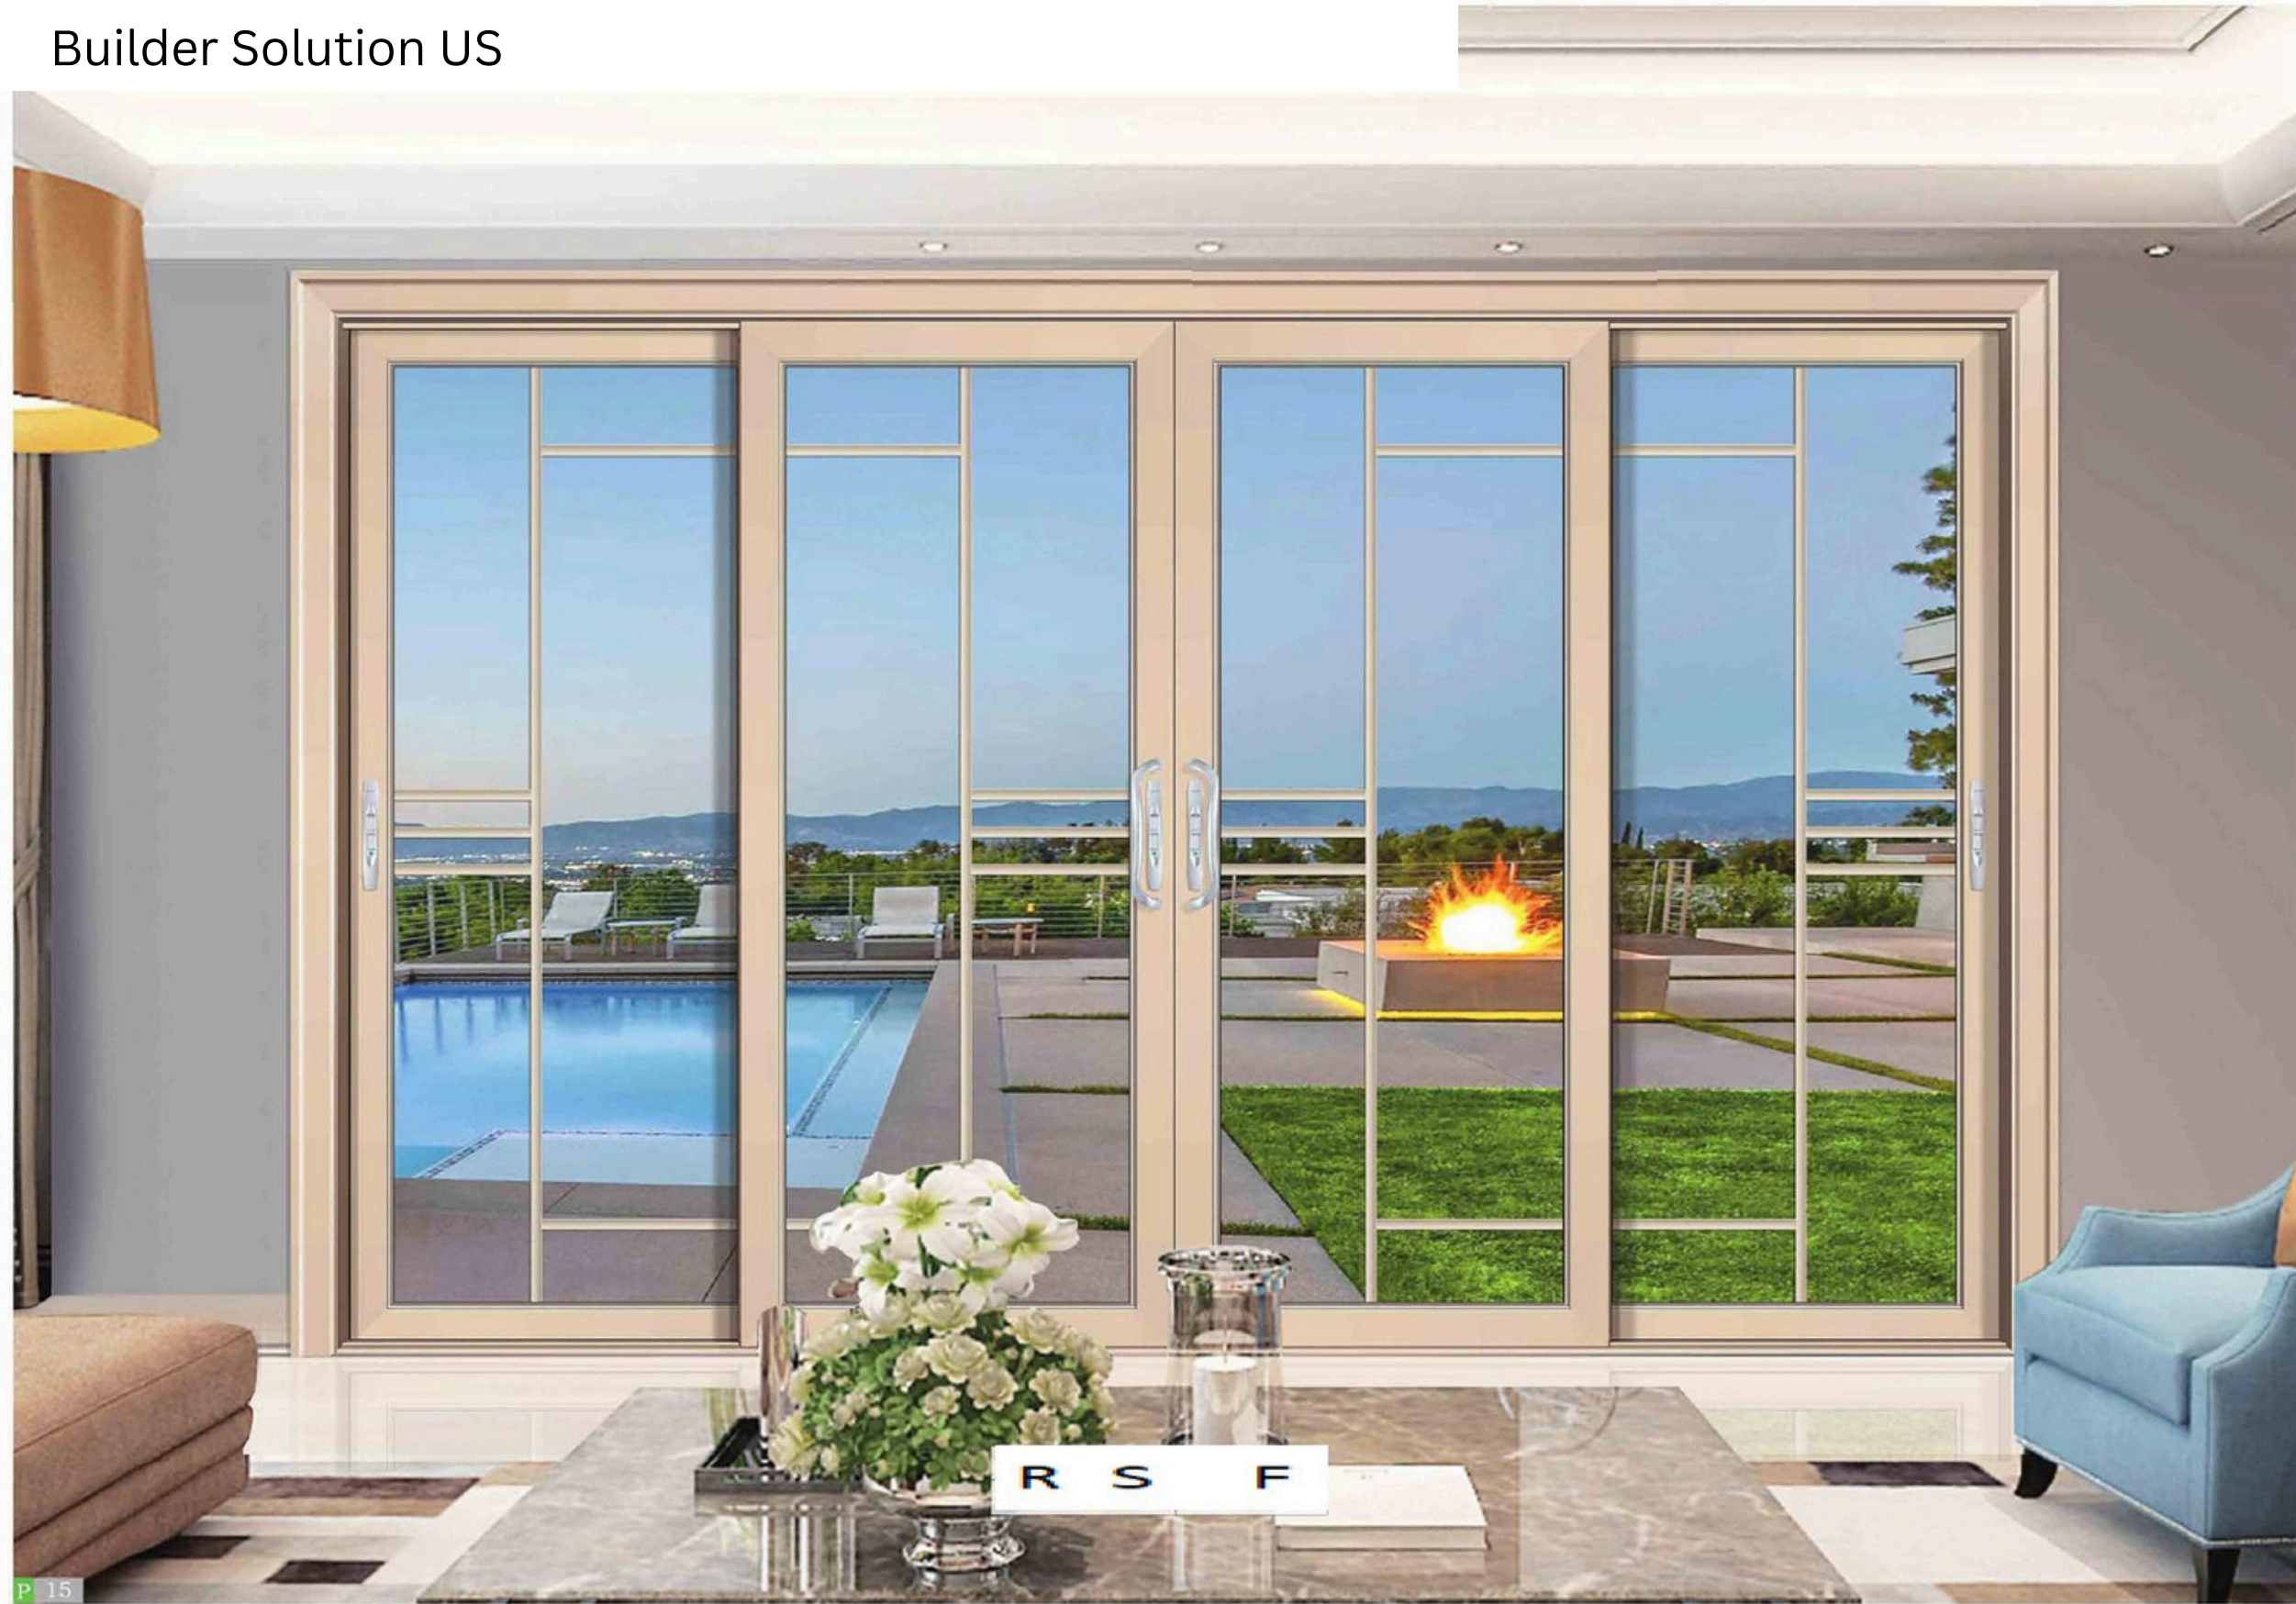

Builder Solution US

R S F

Handcrafted windows and doors are a true luxury, offering a unique and timeless aesthetic that can transform any space into a masterpiece of design.

The irreproducible marks of the handcraft era always carry a little mysterious and noble flavor, deducing the unique luxury in the memory of history. Years full of stories, but also to melt it into unique personal treasures.

RSF

RSF

RSF

Elegant, crystal spirit of attachment, pure, casual atmosphere, protect your tired body and mind, not limited by the times, so that your charm has repeatedly surfaced.

R S F

R S F

RSF
RSF

RSF
RSF

All the moving, in a simple love complete; enjoy the pure moment, not only the charm of the legend, the door inside the curve also tells the freedom.

Classic Glass Door

The classic is a kind of eternal, generous, bearing extraordinary, the boundaries can be through space-time, both ancient traditional and modern fashion