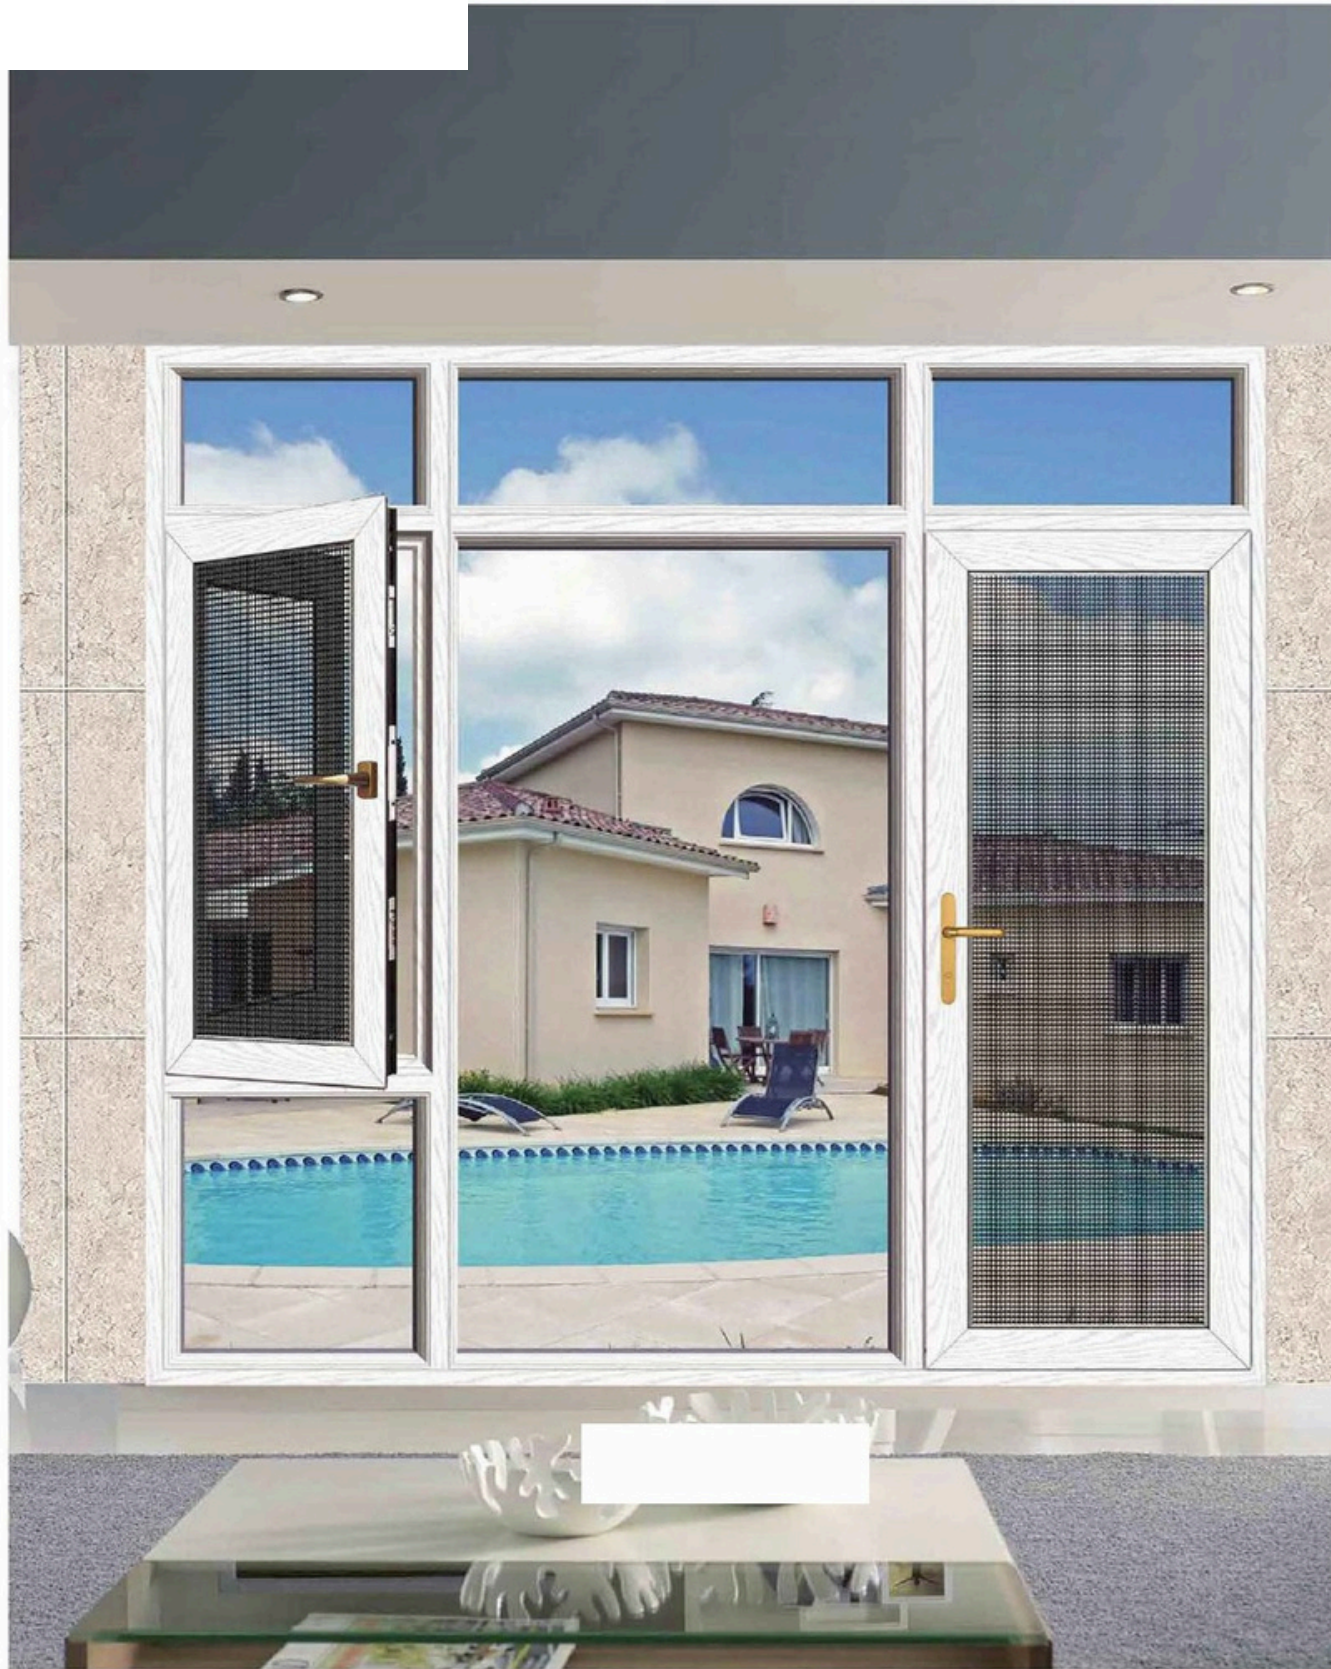

Builder Solution US

R S F

Handcrafted windows and doors are a true luxury, offering a unique and timeless aesthetic that can transform any space into a masterpiece of design.

The irreproducible marks of the handcraft era always carry a little mysterious and noble flavor, deducing the unique luxury in the memory of history. Years full of stories, but also to melt it into unique personal treasures.

RSF 1000 Series

RSF 1000 Series

RSF 1000 Series

Time never stops, not before us. It won't happen after that, just like everything has a boom. After years of baptism, it still lasts for a long time.

R S F

R S F

RSF

RSF

RSF

Elegant, crystal spirit of attachment, pure, casual atmosphere, protect your tired body and mind, not limited by the times, so that your charm has repeatedly surfaced.

R S F

R S F

RSF
RSF

RSF
RSF

All the moving, in a simple love complete; enjoy the pure moment, not only the charm of the legend, the door inside the curve also tells the freedom.

Classic Glass Door

The classic is a kind of eternal, generous, bearing extraordinary, the boundaries can be through space-time, both ancient traditional and modern fashion