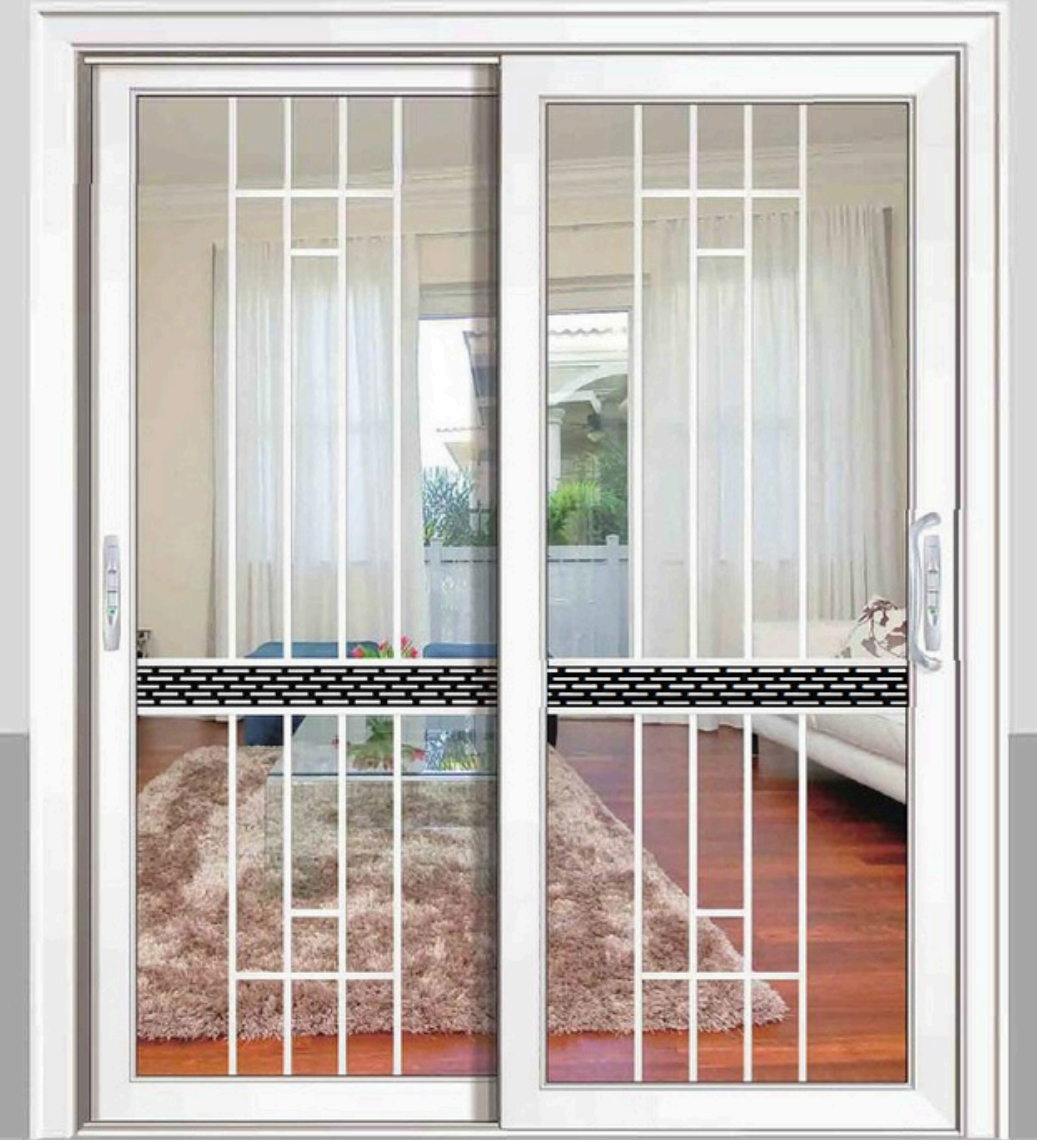

RSF 1000 Series

RSF 1000 Series

RSF 1000 Series

Time never stops, not before us. It won't happen after that, just like everything has a boom. After years of baptism, it still lasts for a long time.

R S F

R S F

RSF

RSF

RSF

Elegant, crystal spirit of attachment, pure, casual atmosphere, protect your tired body and mind, not limited by the times, so that your charm has repeatedly surfaced.

R S F

R S F

RSF
RSF

RSF
RSF

All the moving, in a simple love complete; enjoy the pure moment, not only the charm of the legend, the door inside the curve also tells the freedom.

Classic Glass Door

The classic is a kind of eternal, generous, bearing extraordinary, the boundaries can be through space-time, both ancient traditional and modern fashion