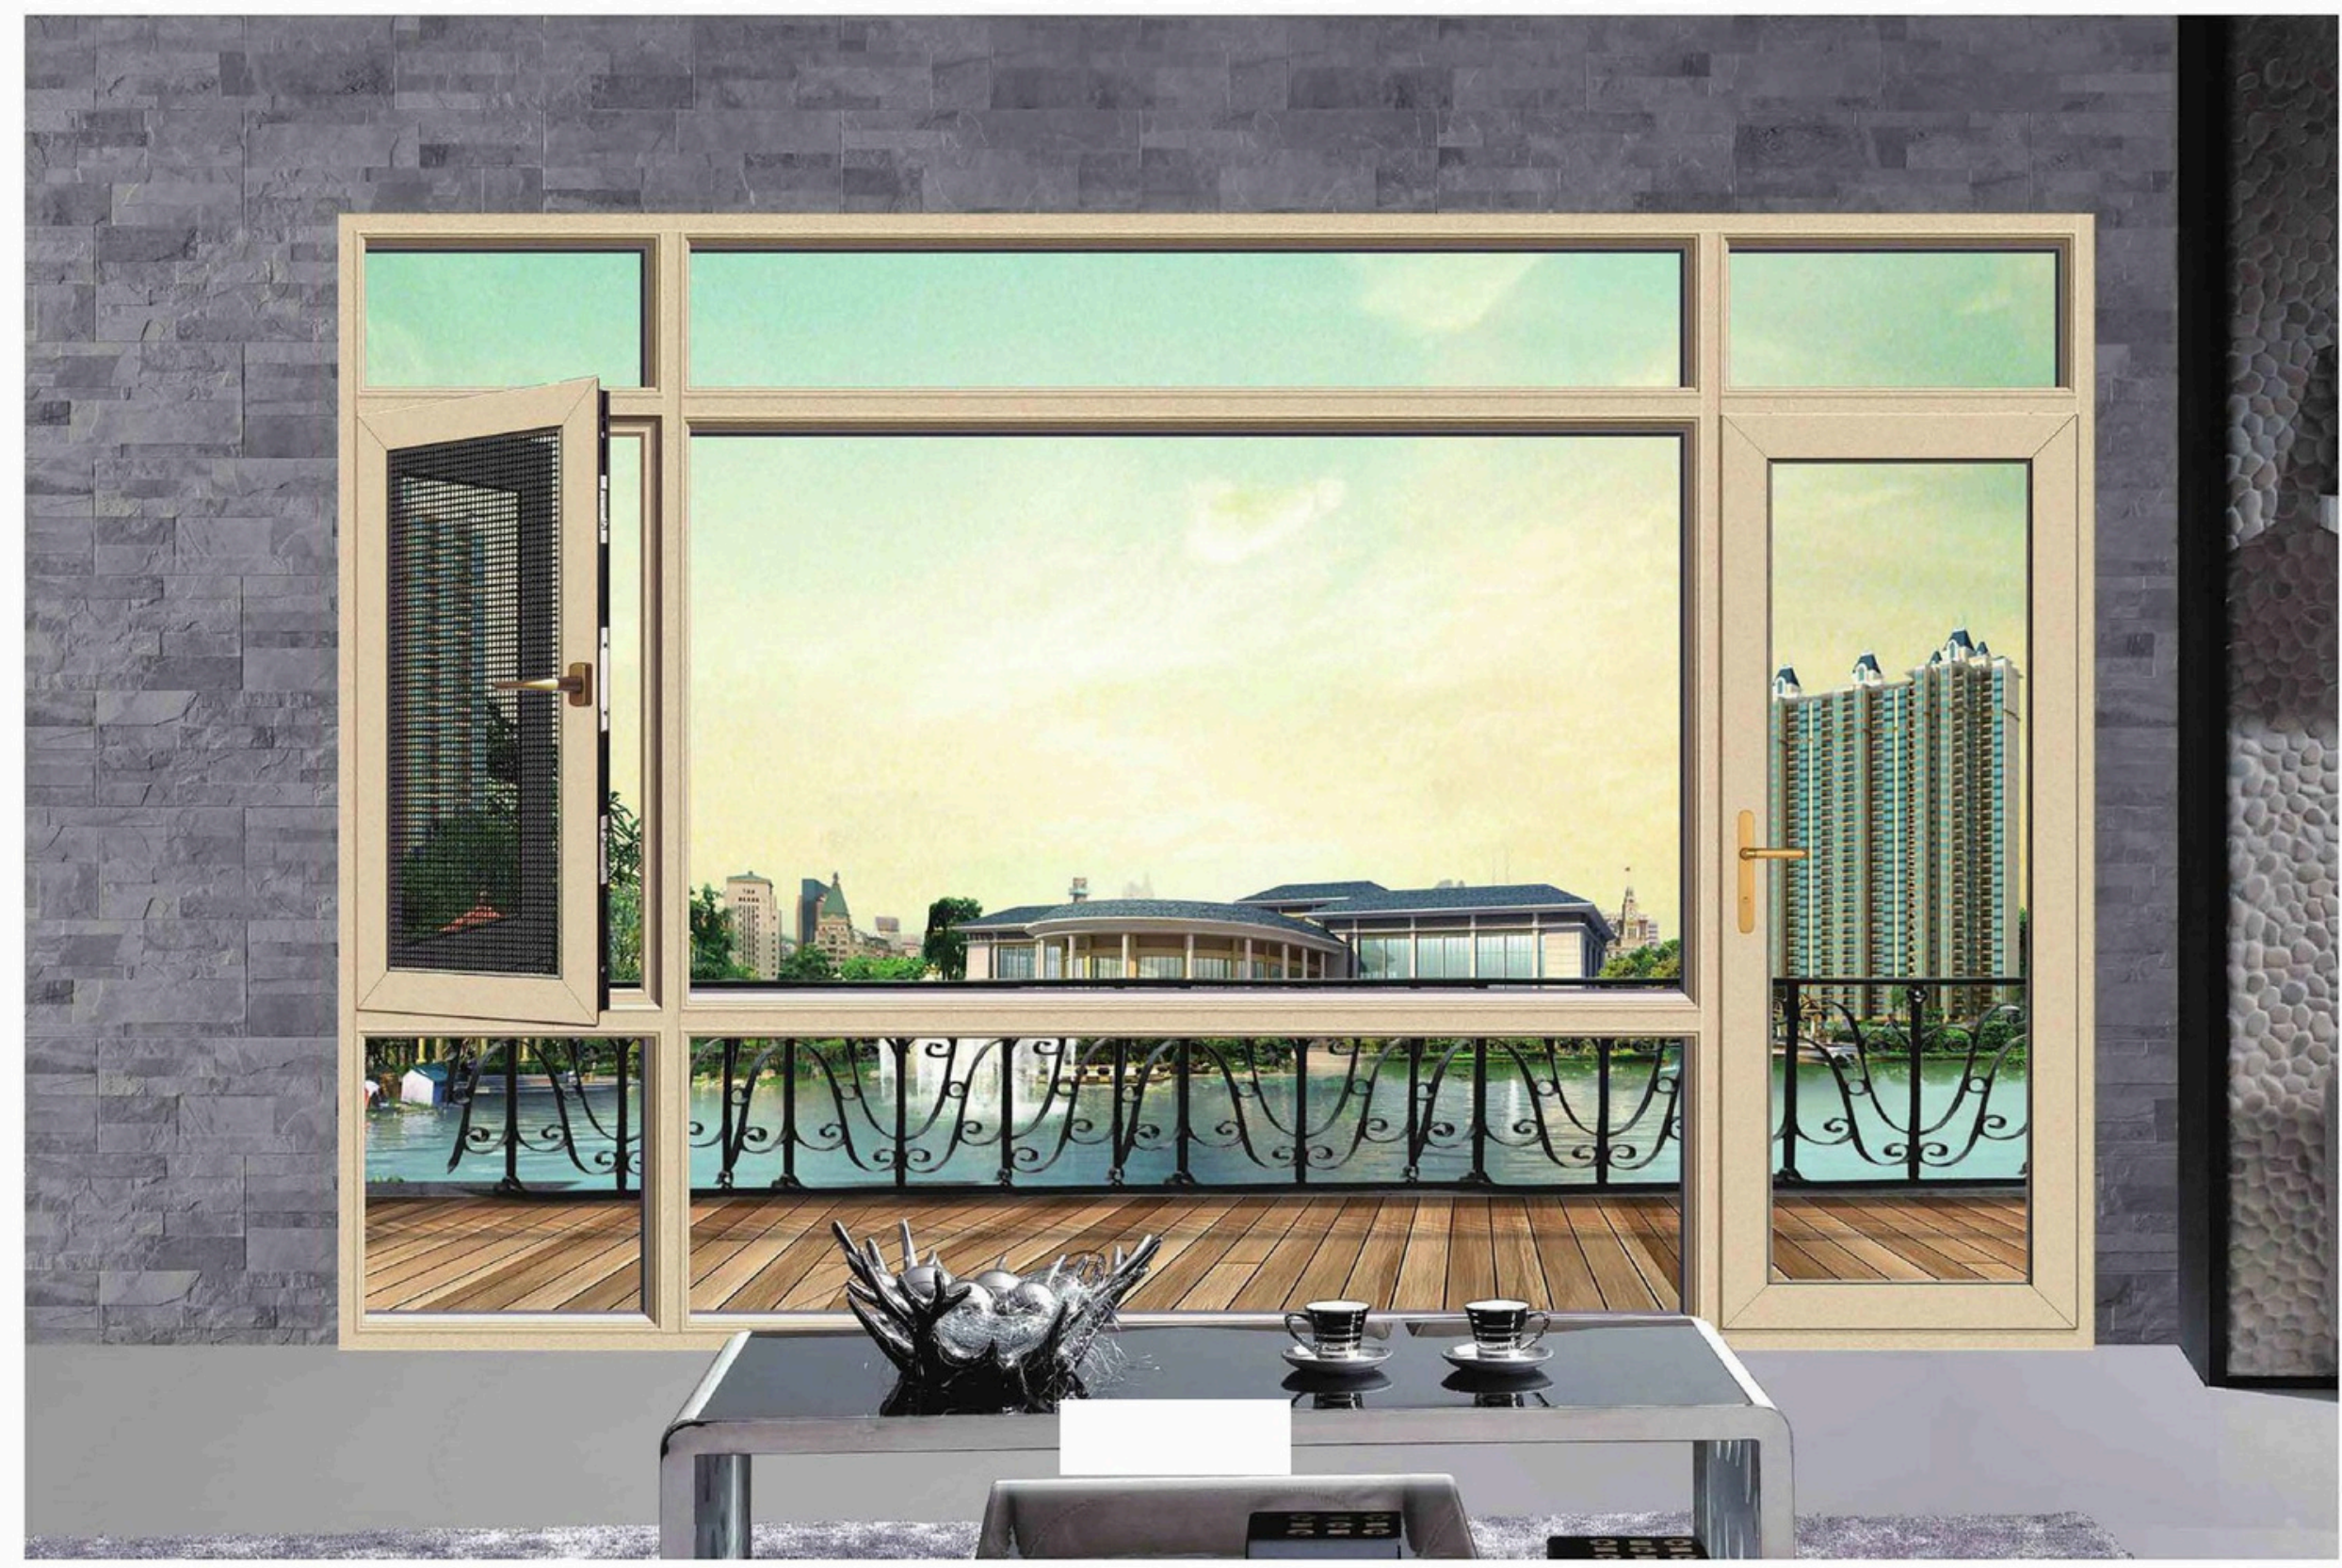

Builder Solution US

R S F

Handcrafted windows and doors are a true luxury, offering a unique and timeless aesthetic that can transform any space into a masterpiece of design.

The irreproducible marks of the handcraft era always carry a little mysterious and noble flavor, deducing the unique luxury in the memory of history. Years full of stories, but also to melt it into unique personal treasures.

RSF

RSF

RSF

Elegant, crystal spirit of attachment, pure, casual atmosphere, protect your tired body and mind, not limited by the times, so that your charm has repeatedly surfaced.

R S F

R S F

RSF
RSF

RSF
RSF

All the moving, in a simple love complete; enjoy the pure moment, not only the charm of the legend, the door inside the curve also tells the freedom.

Classic Glass Door

The classic is a kind of eternal, generous, bearing extraordinary, the boundaries can be through space-time, both ancient traditional and modern fashion