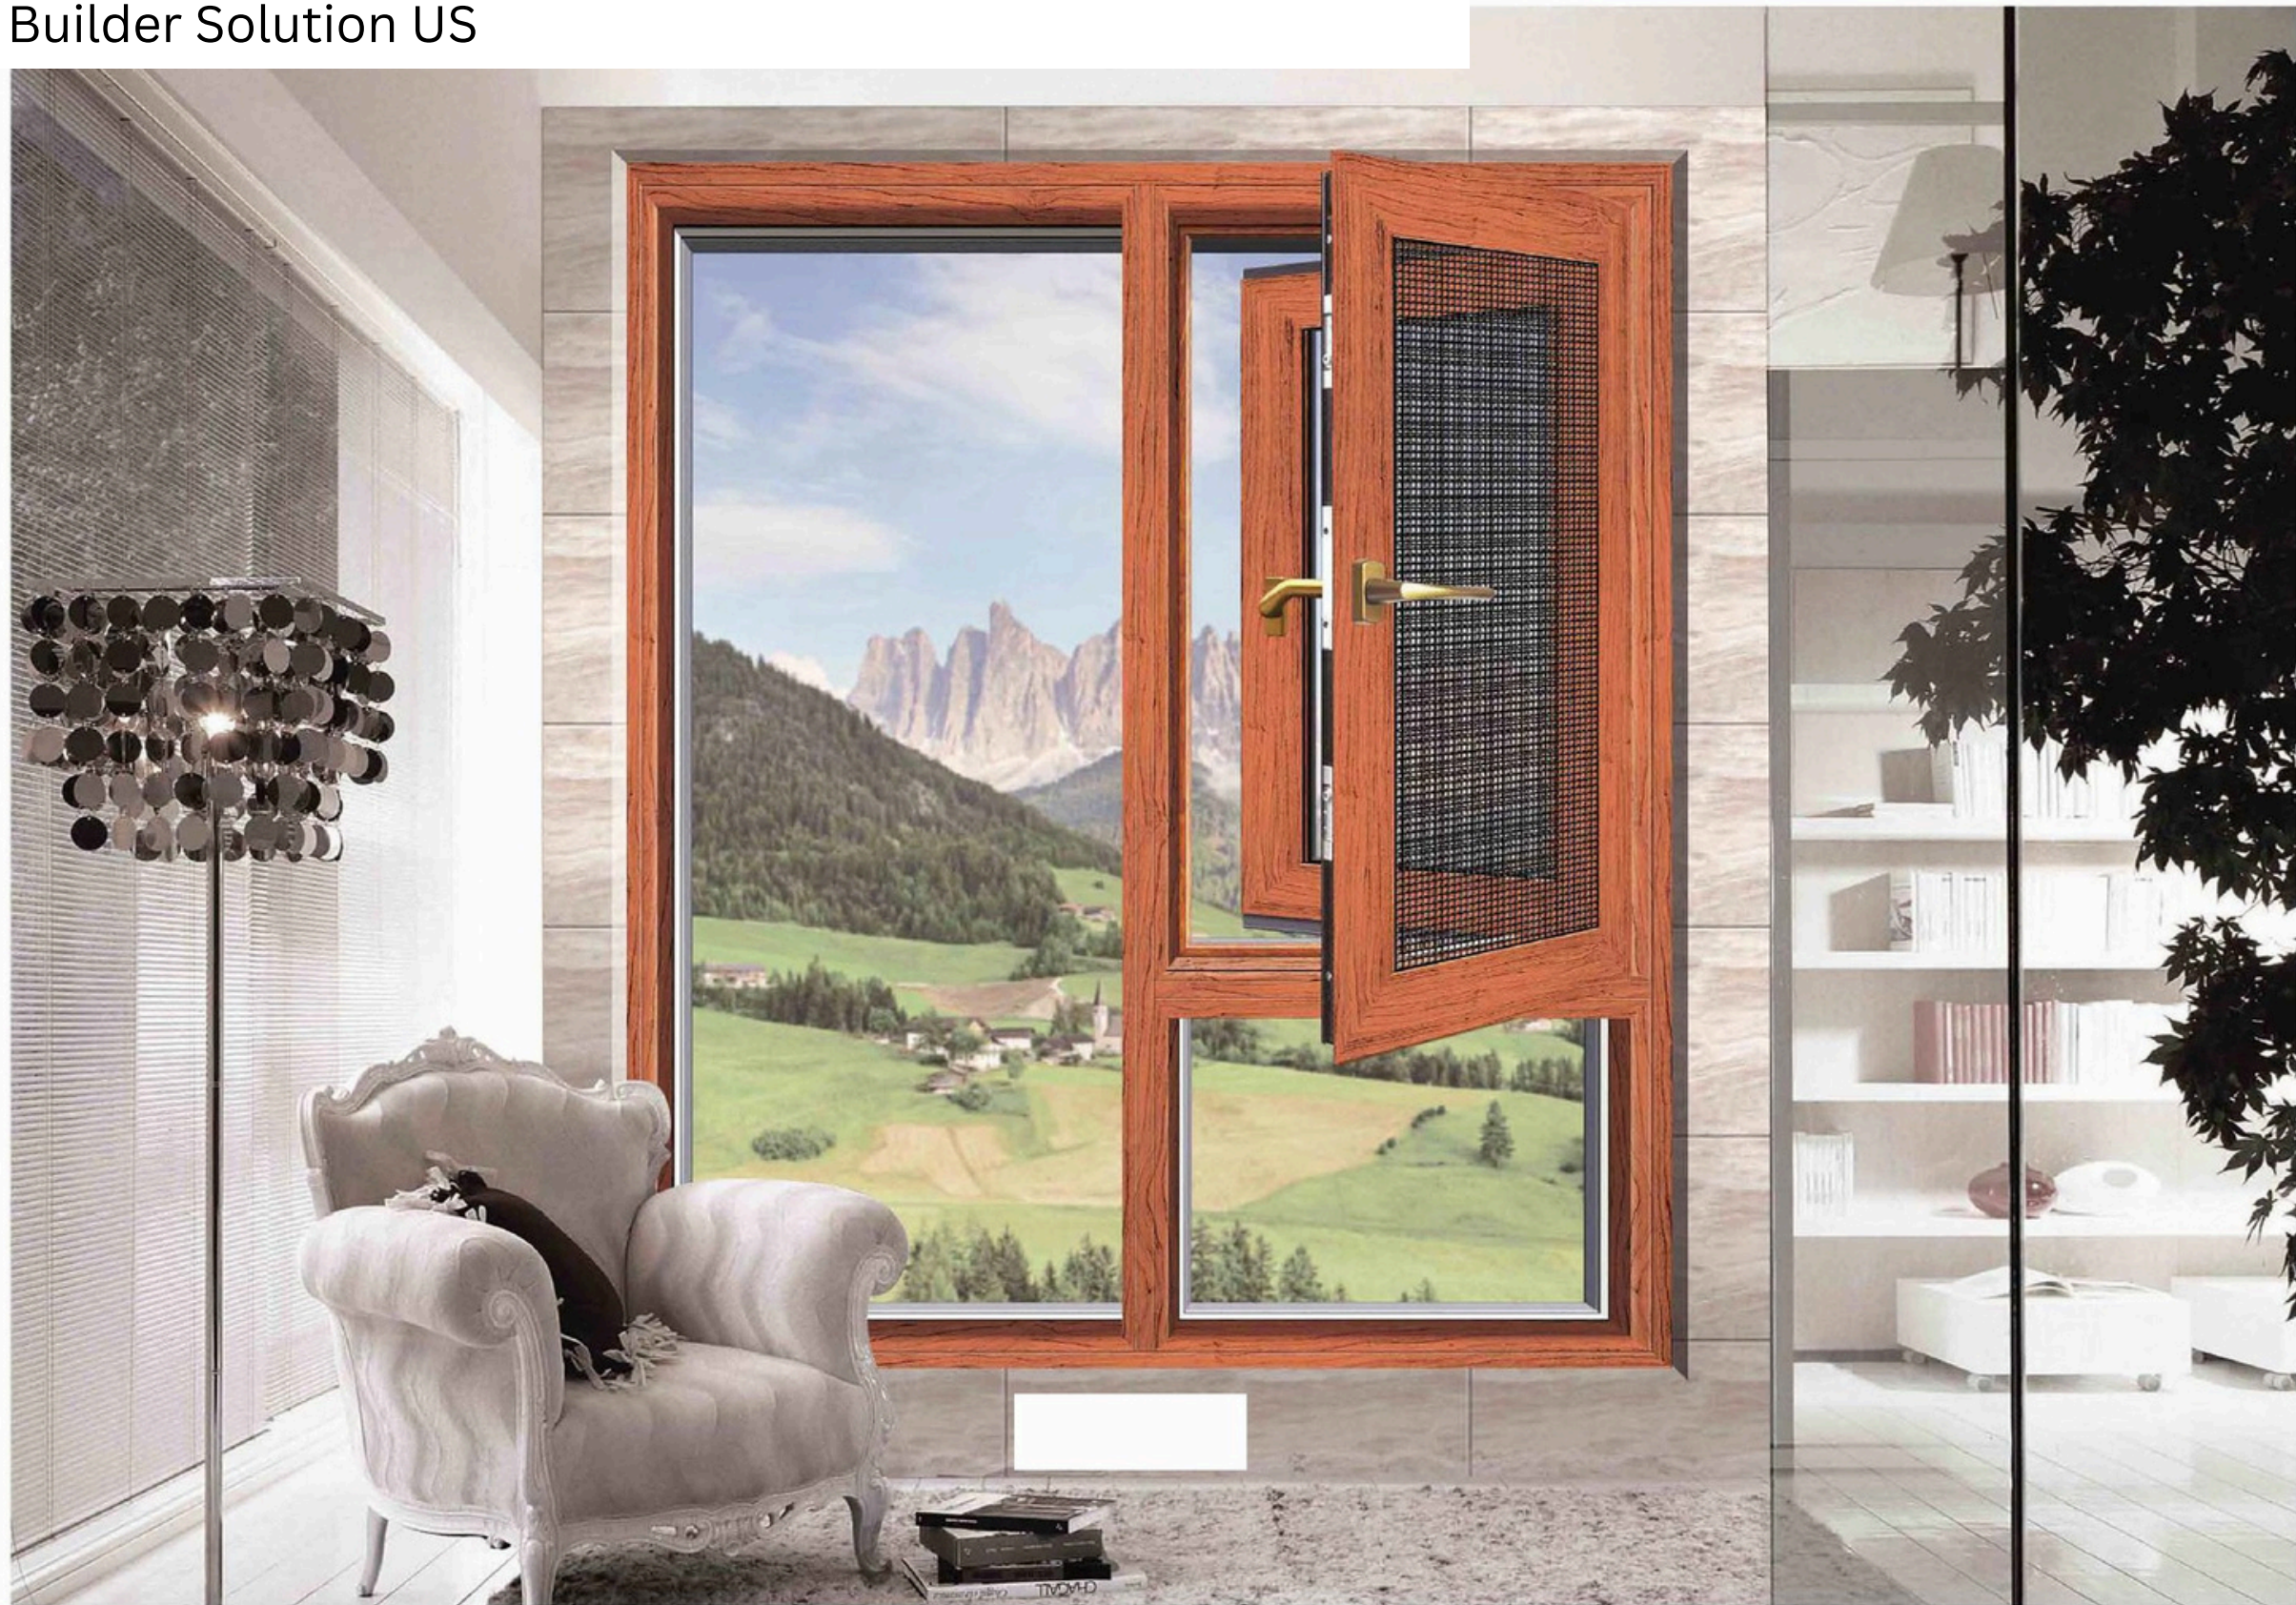

Builder Solution US

R S F

Handcrafted windows and doors are a true luxury, offering a unique and timeless aesthetic that can transform any space into a masterpiece of design.

The irreproducible marks of the handcraft era always carry a little mysterious and noble flavor, deducing the unique luxury in the memory of history. Years full of stories, but also to melt it into unique personal treasures.

RSF 1000 Series

RSF 1000 Series

RSF 1000 Series

Time never stops, not before us. It won't happen after that, just like everything has a boom. After years of baptism, it still lasts for a long time.

R S F

R S F

RSF

RSF

RSF

Elegant, crystal spirit of attachment, pure, casual atmosphere, protect your tired body and mind, not limited by the times, so that your charm has repeatedly surfaced.

R S F

R S F

RSF
RSF

RSF
RSF

All the moving, in a simple love complete; enjoy the pure moment, not only the charm of the legend, the door inside the curve also tells the freedom.

Classic Glass Door

The classic is a kind of eternal, generous, bearing extraordinary, the boundaries can be through space-time, both ancient traditional and modern fashion