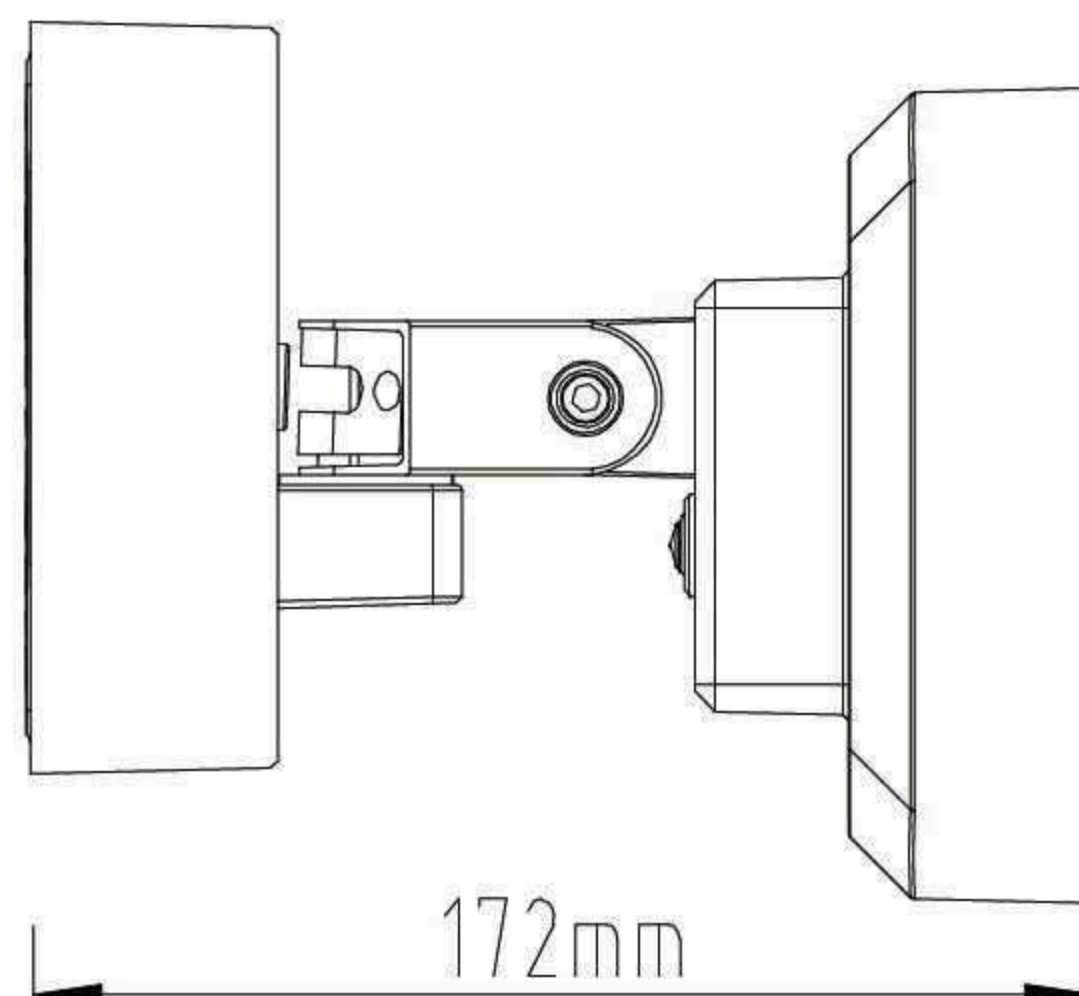

Model	Voltage	Watt	Luminous Flux	Type	Size (mm)	Material
WL-S08	100V-240V	20W	1800lm	WIFI/BLE	132x222x172	Aluminum+PC