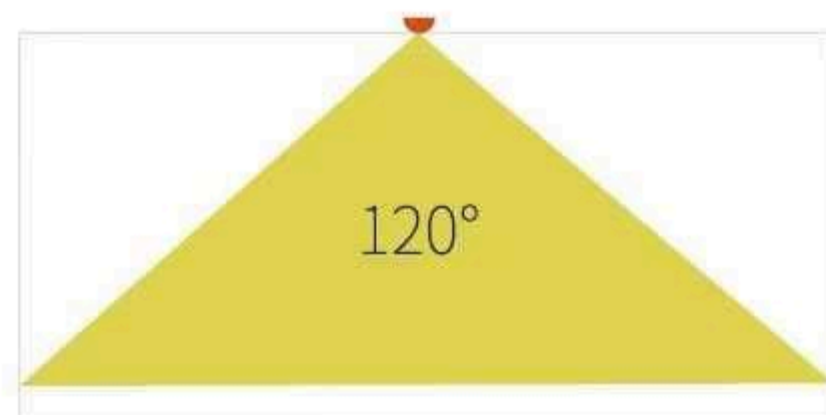

SMART Lawn Lamp

Double door - Wall Lamp

- Beam Angle:120°
- CRI>80
- CORLOR:RGB
- AVAILABLE>30000h
- Body Color: Black/Grey/White