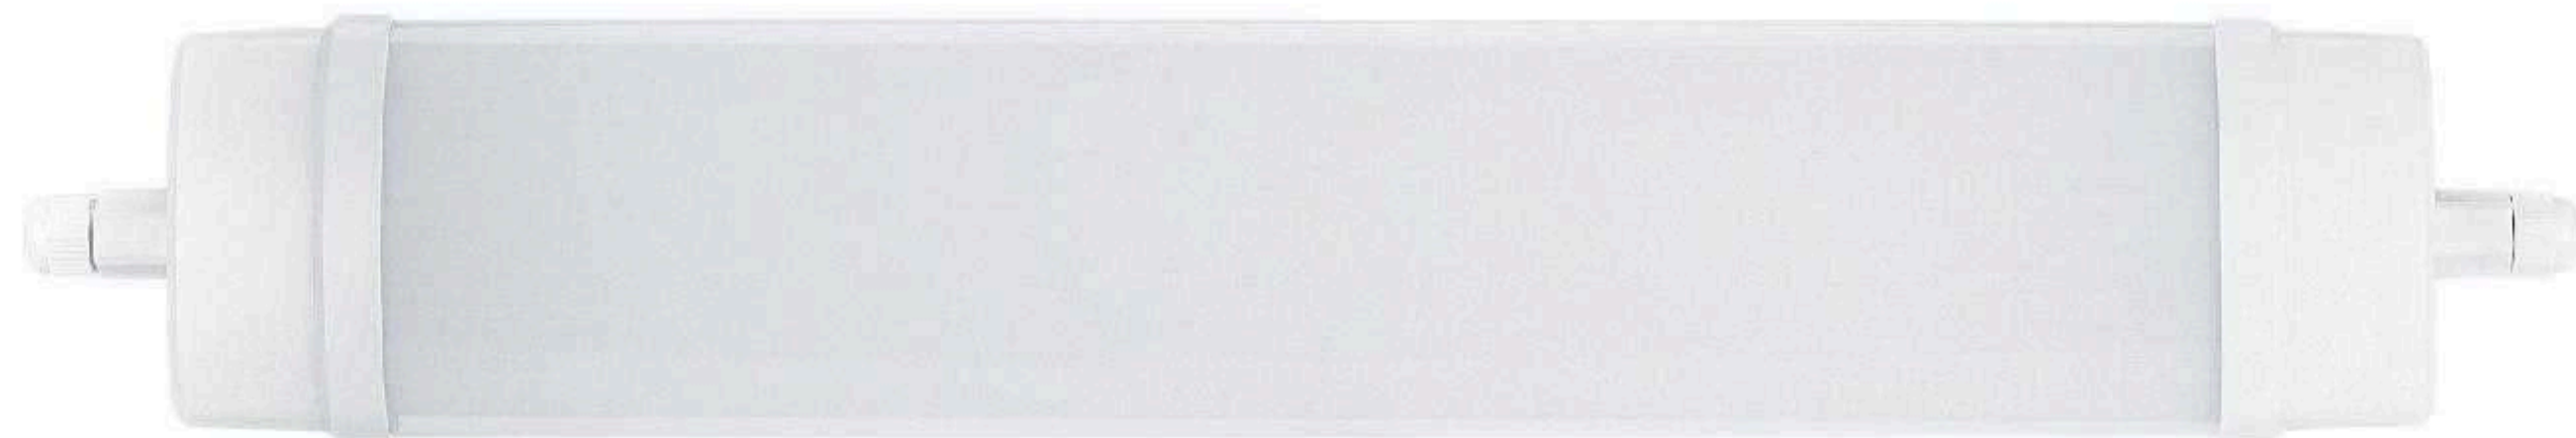

Tri-Proof Light

8348W Tri-Proof Light

OPTIONS: 120LM/W 140LM/W 160LM/W

HOT!
160LM/W

C

CCT
3000K
4000K
6000K
25,000H
Ra>80
PF>0.7
PF>0.9
AC170-265V
IP65

Model	Code	Watt	Luminous Flux	Beam Angle	CRI	Size (mm)	Material	
8348W	SY-8348W-A-12-60W	60W	7200LM	120°	>80	L1210*W116*H60mm	PC	
	SY-8348W-A-12-70W	70W	8400LM					
	SY-8348W-A-12-80W	80W	9600LM					
	SY-8348W-A-15-90W	90W	10800LM			L1510*W116*H60mm		
	SY-8348W-A-15-100W	100W	12000LM					
	SY-8348W-B-12-60W	60W	7200LM					
	SY-8348W-B-12-70W	70W	8400LM			L1240*W116*H60mm		
	SY-8348W-B-12-80W	80W	9600LM					
	SY-8348W-B-15-90W	90W	10800LM					
	SY-8348W-B-15-100W	100W	12000LM			L1540*W116*H60mm		
	SY-8348W-C-12-60W	60W	7200LM					
	SY-8348W-C-12-70W	70W	8400LM					L1280*W116*H60mm
	SY-8348W-C-12-80W	80W	9600LM					
	SY-8348W-C-15-90W	90W	10800LM					
	SY-8348W-C-15-100W	100W	12000LM			L1580*W116*H60mm