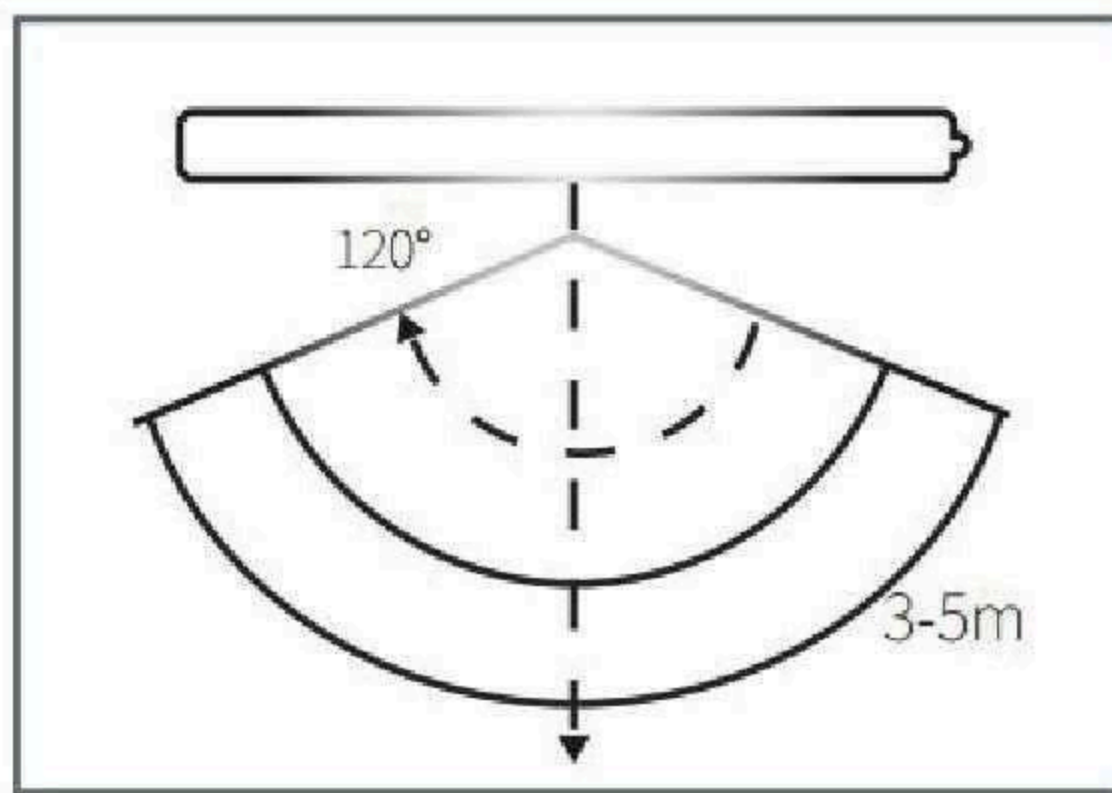

Tri-Proof Light

8348M Tri-Proof Light

OPTIONS: 120LM/W 140LM/W 160LM/W

CCT
3000K
4000K
6000K
25,000H
Ra>80
PF>0.7
PF>0.9
AC170-265V
IP65

Model	Code	Watt	Luminous Flux	Beam Angle	CRI	Size (mm)	Material
8348M	SY-8348M-A-06-18W	18W	2160LM	120°	>80	L610*W83*H48mm	PC
	SY-8348M-A-06-24W	24W	2640LM			L610*W83*H48mm	
	SY-8348M-A-12-36W	36W	4320LM			L610*W83*H48mm	
	SY-8348M-A-12-45W	45W	4950LM			L1210*W83*H48mm	
	SY-8348M-B-06-18W	18W	2160LM			L1210*W83*H48mm	
	SY-8348M-B-06-24W	24W	2640LM			L640*W83*H48mm	
	SY-8348M-B-12-36W	36W	4320LM			L640*W83*H48mm	
	SY-8348M-B-12-45W	45W	4950LM			L1240*W83*H48mm	
	SY-8348M-C-06-18W	18W	2160LM			L1240*W83*H48mm	
	SY-8348M-C-06-24W	24W	2640LM			L680*W83*H48mm	
	SY-8348M-C-12-36W	36W	4320LM			L680*W83*H48mm	
	SY-8348M-C-12-36W	36W	4320LM			L1280*W83*H48mm	
	SY-8348M-C-12-45W	45W	4950LM			L1280*W83*H48mm