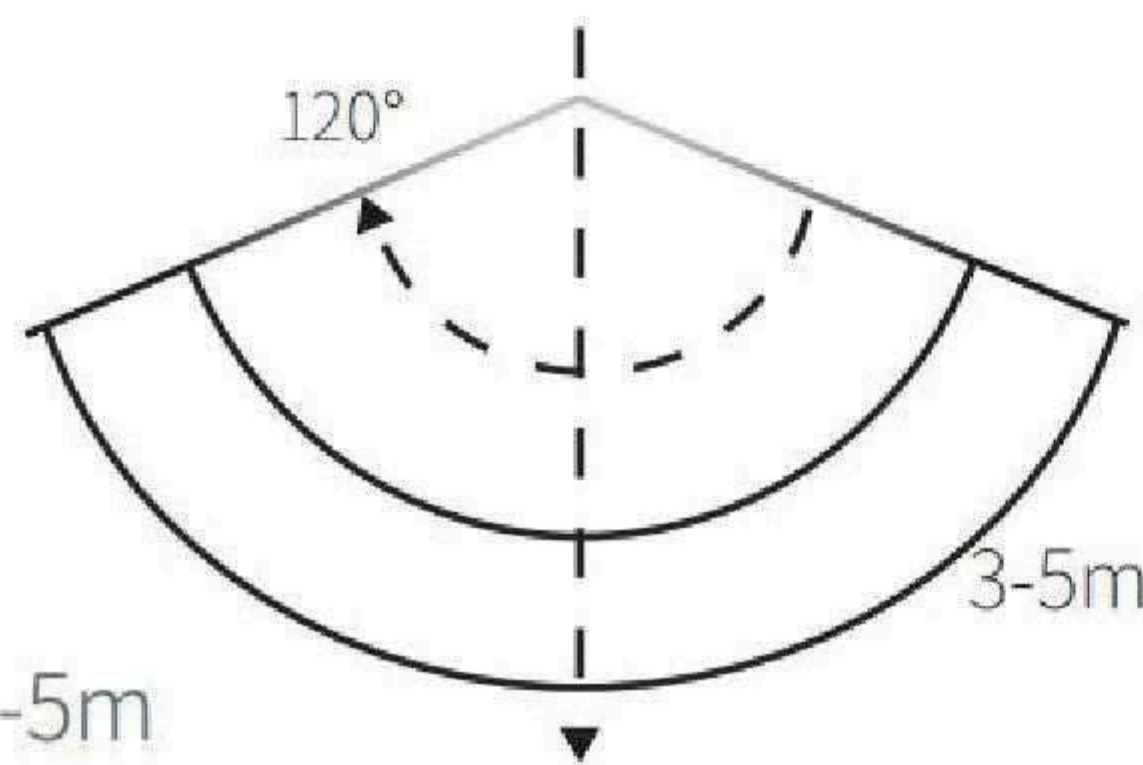

LED Flood Light

Embedded infrared induction

- Sensing distance: 3-5m
- Induction angle: 120°

CCT
3000K
4000K
6000K

25,000H

Ra>80

PF>0.7
PF>0.9

AC220-240V

Model	Code	Watt	Luminous Flux	Beam Angle	Size (mm)	IP	Material
CK10W With IR	SY6010S	10W	1200lm		L90*W148*H20		
CK 20W With IR	SY6020S	20W	2400lm		L133*W169*H21.5		
CK 30W With IR	SY6030S	30W	3600lm	120°	L168*W192*H22.5	65	die-casting aluminum
CK 50W With IR	SY6050S	50W	6000lm		L213*W240*H24		
CK 100W With IR	SY6100S	100W	12000lm		L282*W294*H25