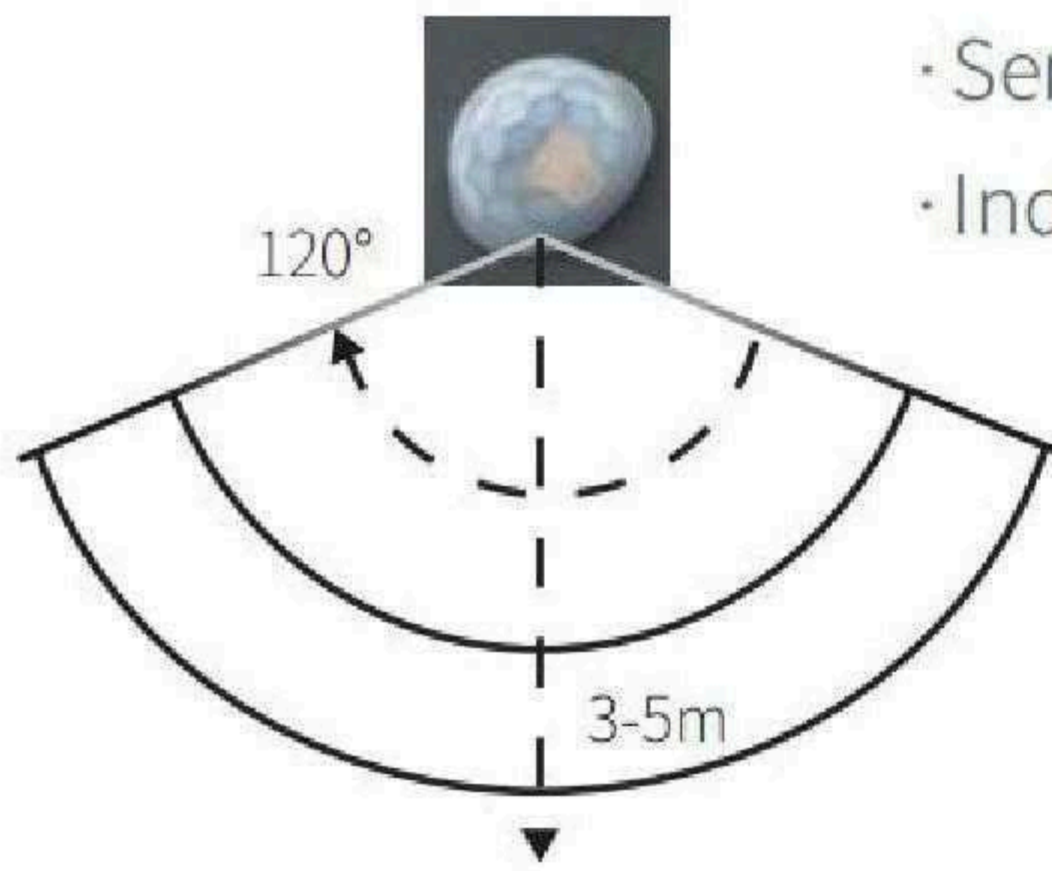

- Sensing distance: 3-5m
- Induction angle: 120°