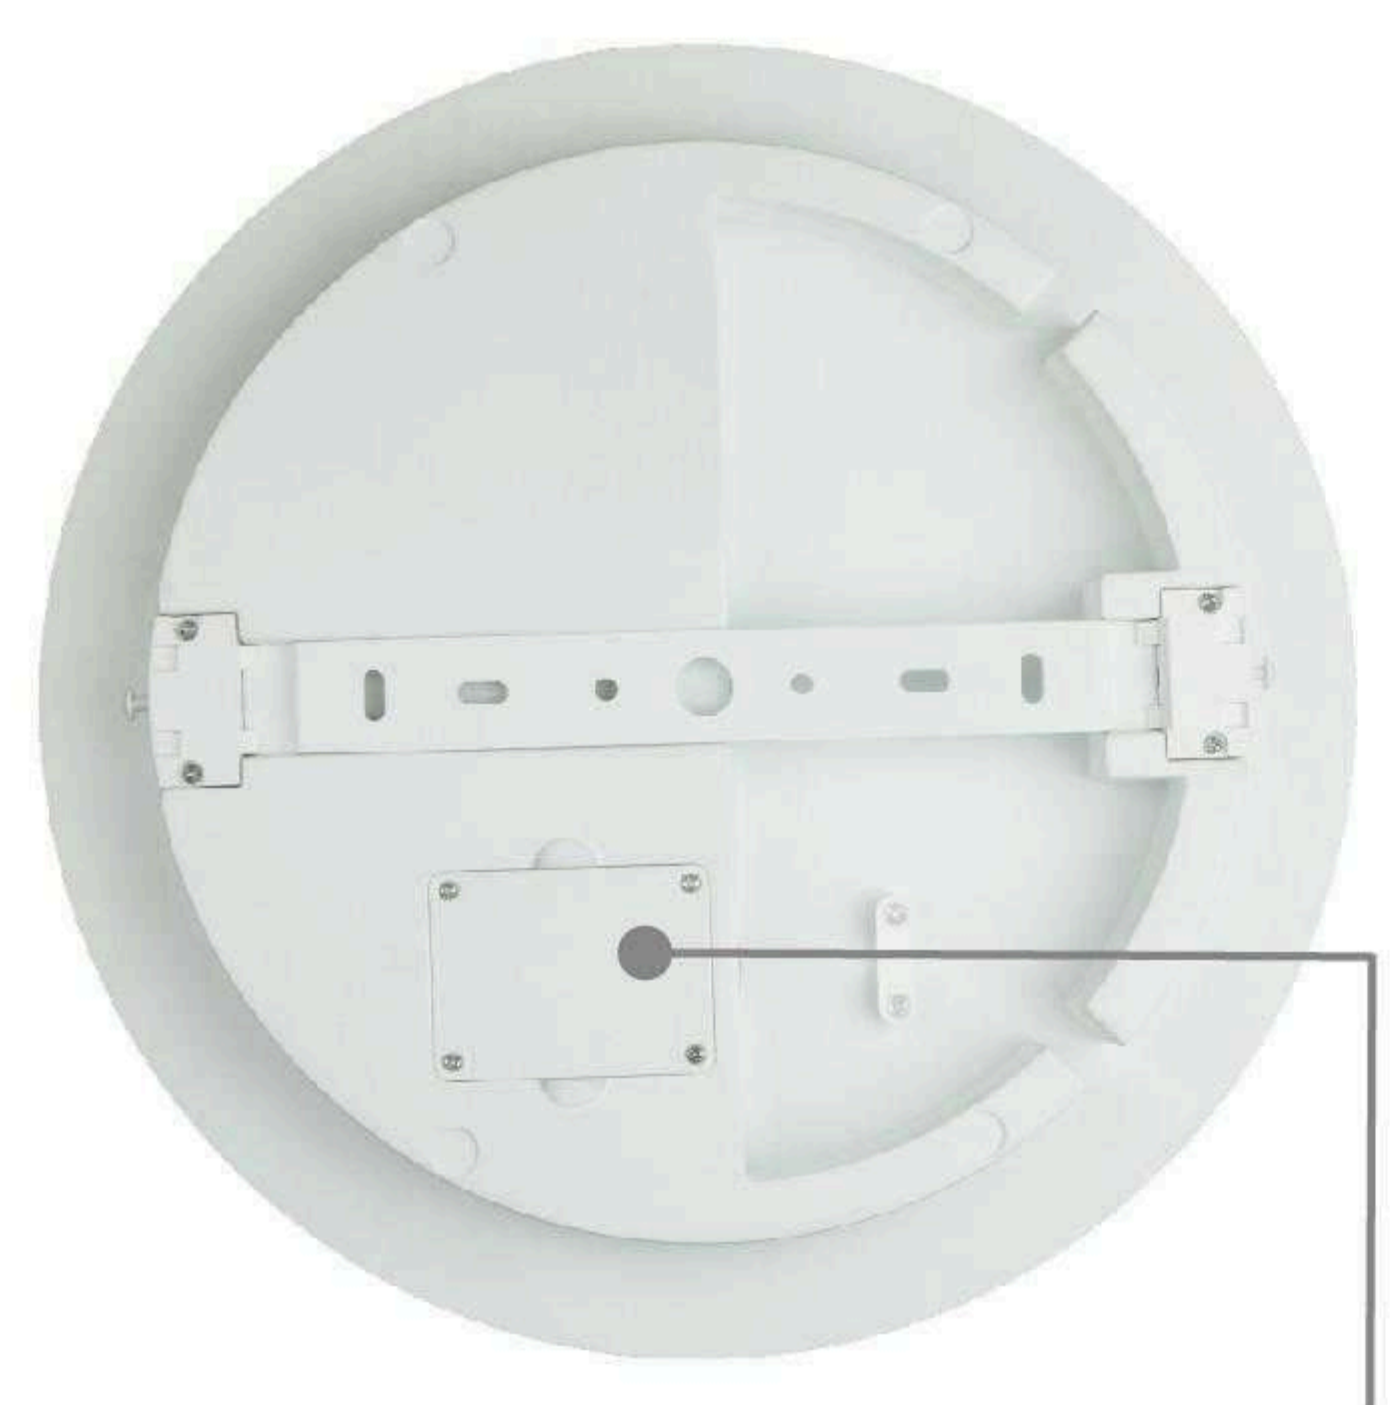

IP54 Ceiling Light

Detail analysis

· details