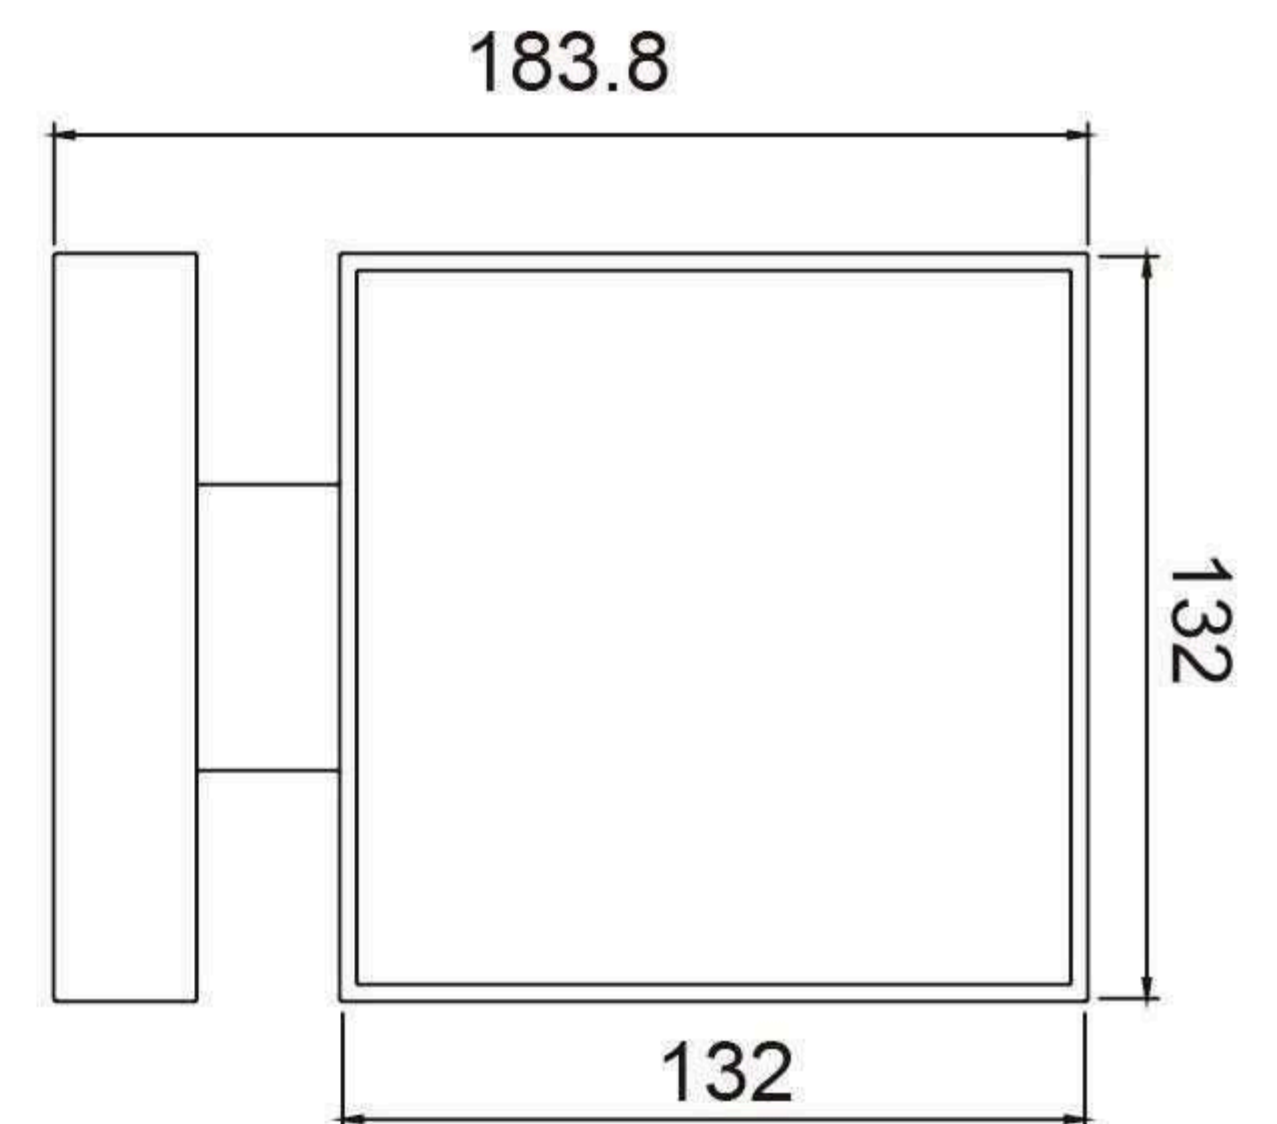

Model	Voltage	Watt	Luminous Flux	Type	Size (mm)	Material
WL-S03	100V-240V	20W	1200lm	WIFI/BLE	127x127x305	Aluminum+PC