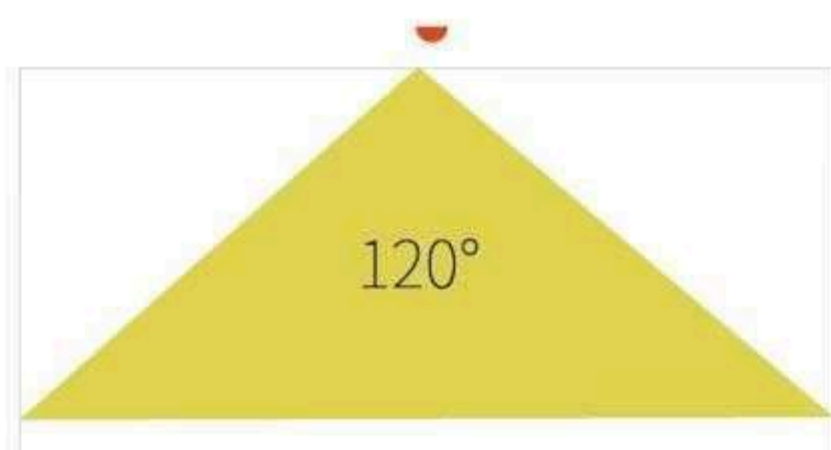

SMART Lawn Lamp

Circular Wall Lamp

Half cover

- Beam Angle:120°
- CRI>80
- CORLOR:RGB
- AVAILABLE>30000h
- Body Color: Black/Grey/White