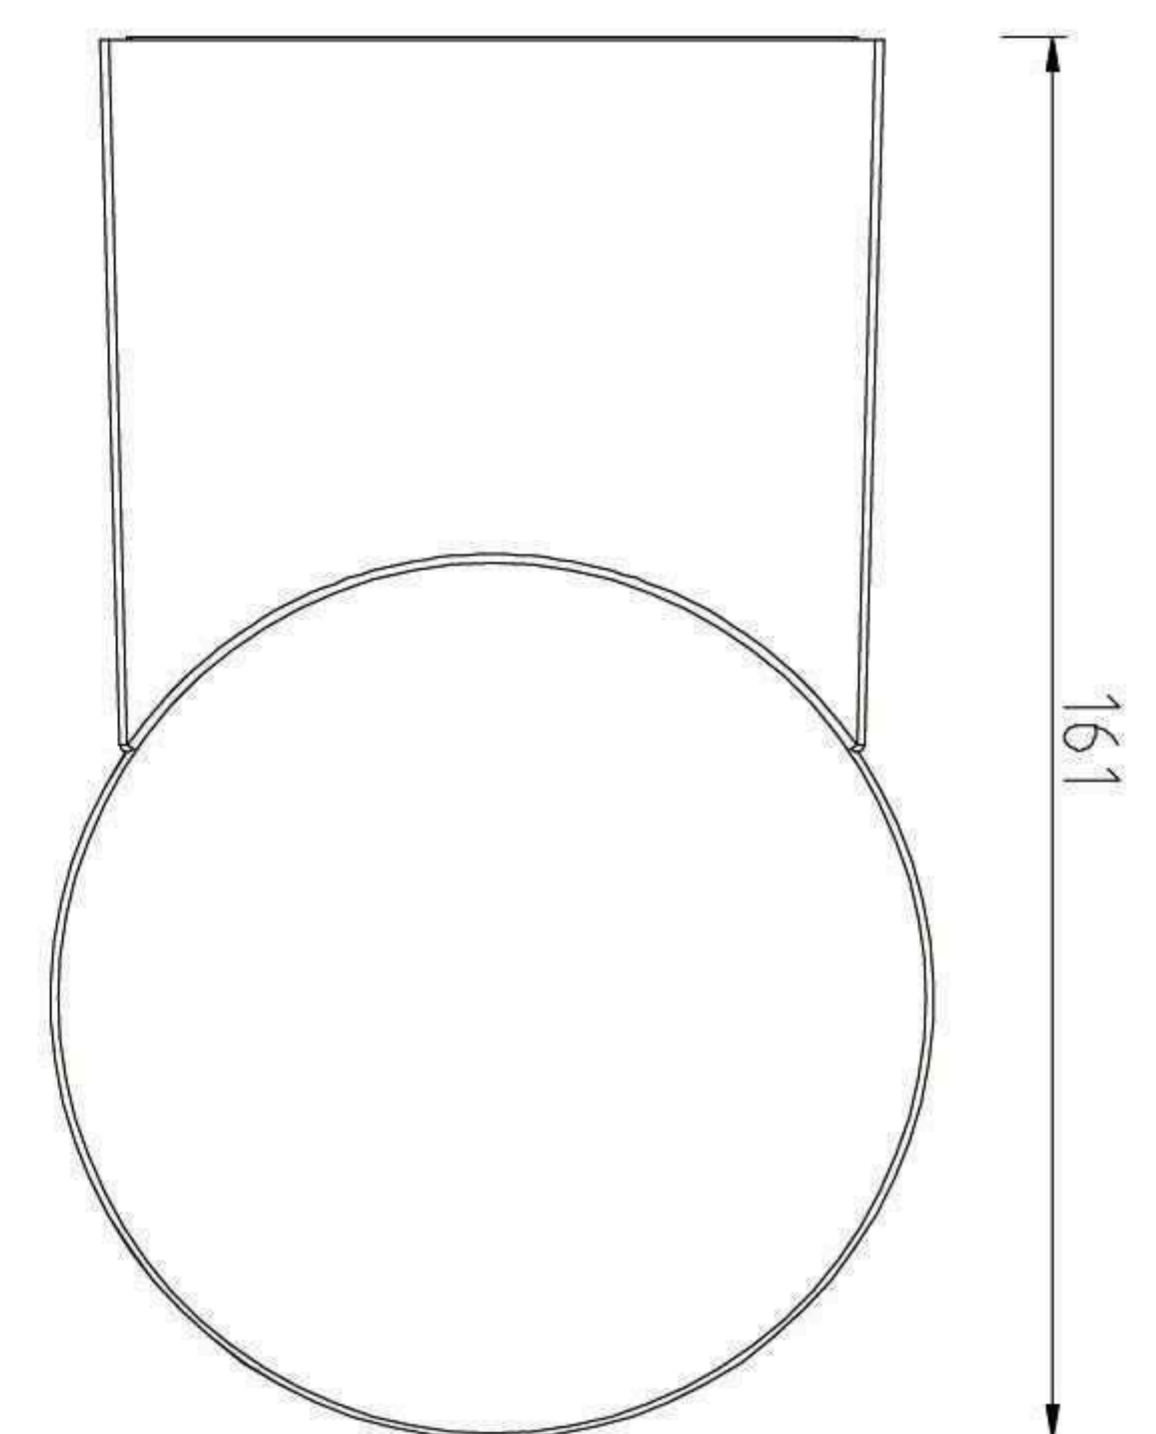

Model	Voltage	Watt	Luminous Flux	Type	Size (mm)	Material
WL-S07	100V-240V	10W	800lm	WIFI/BLE	φ102x161x190	Aluminum+PC