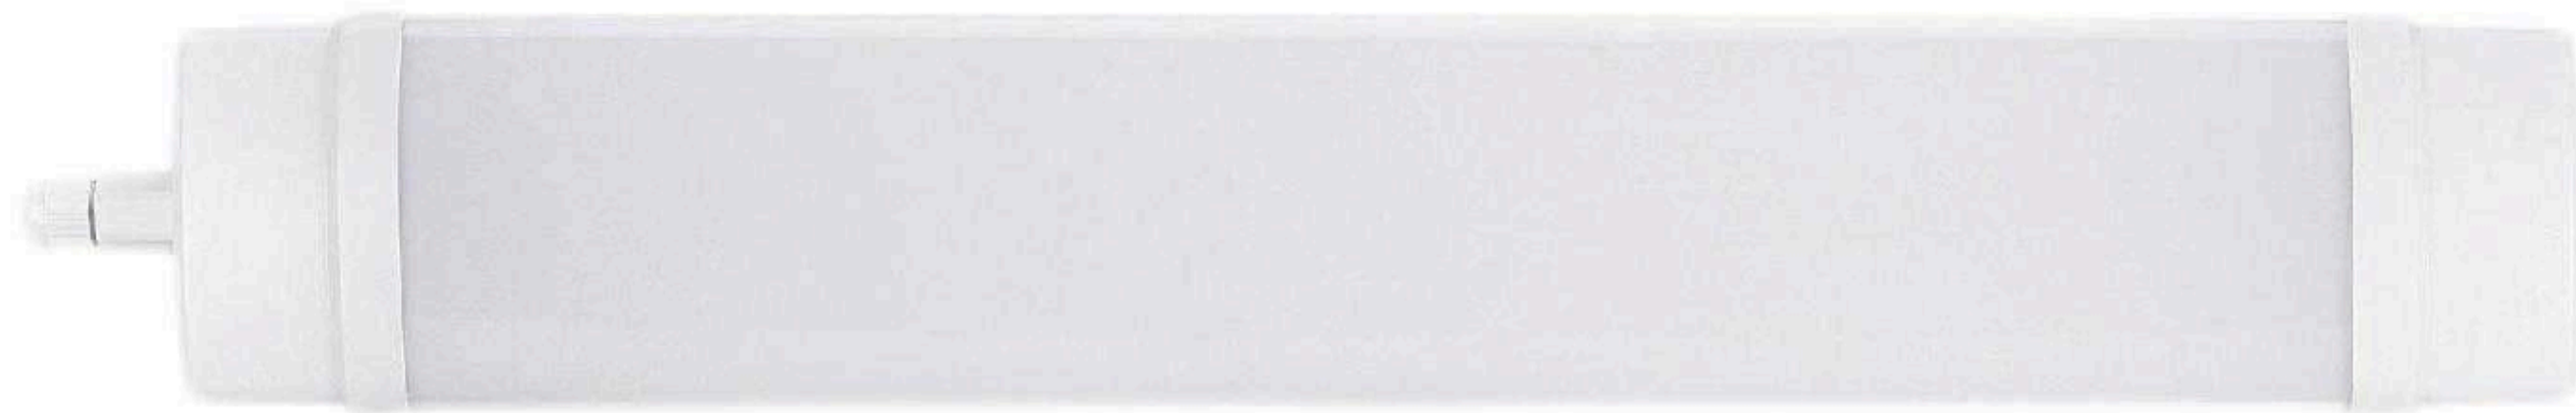

Tri-Proof Light

8348W Tri-Proof Light

OPTIONS: 120LM/W 140LM/W 160LM/W

B

HOT!
160LM/W