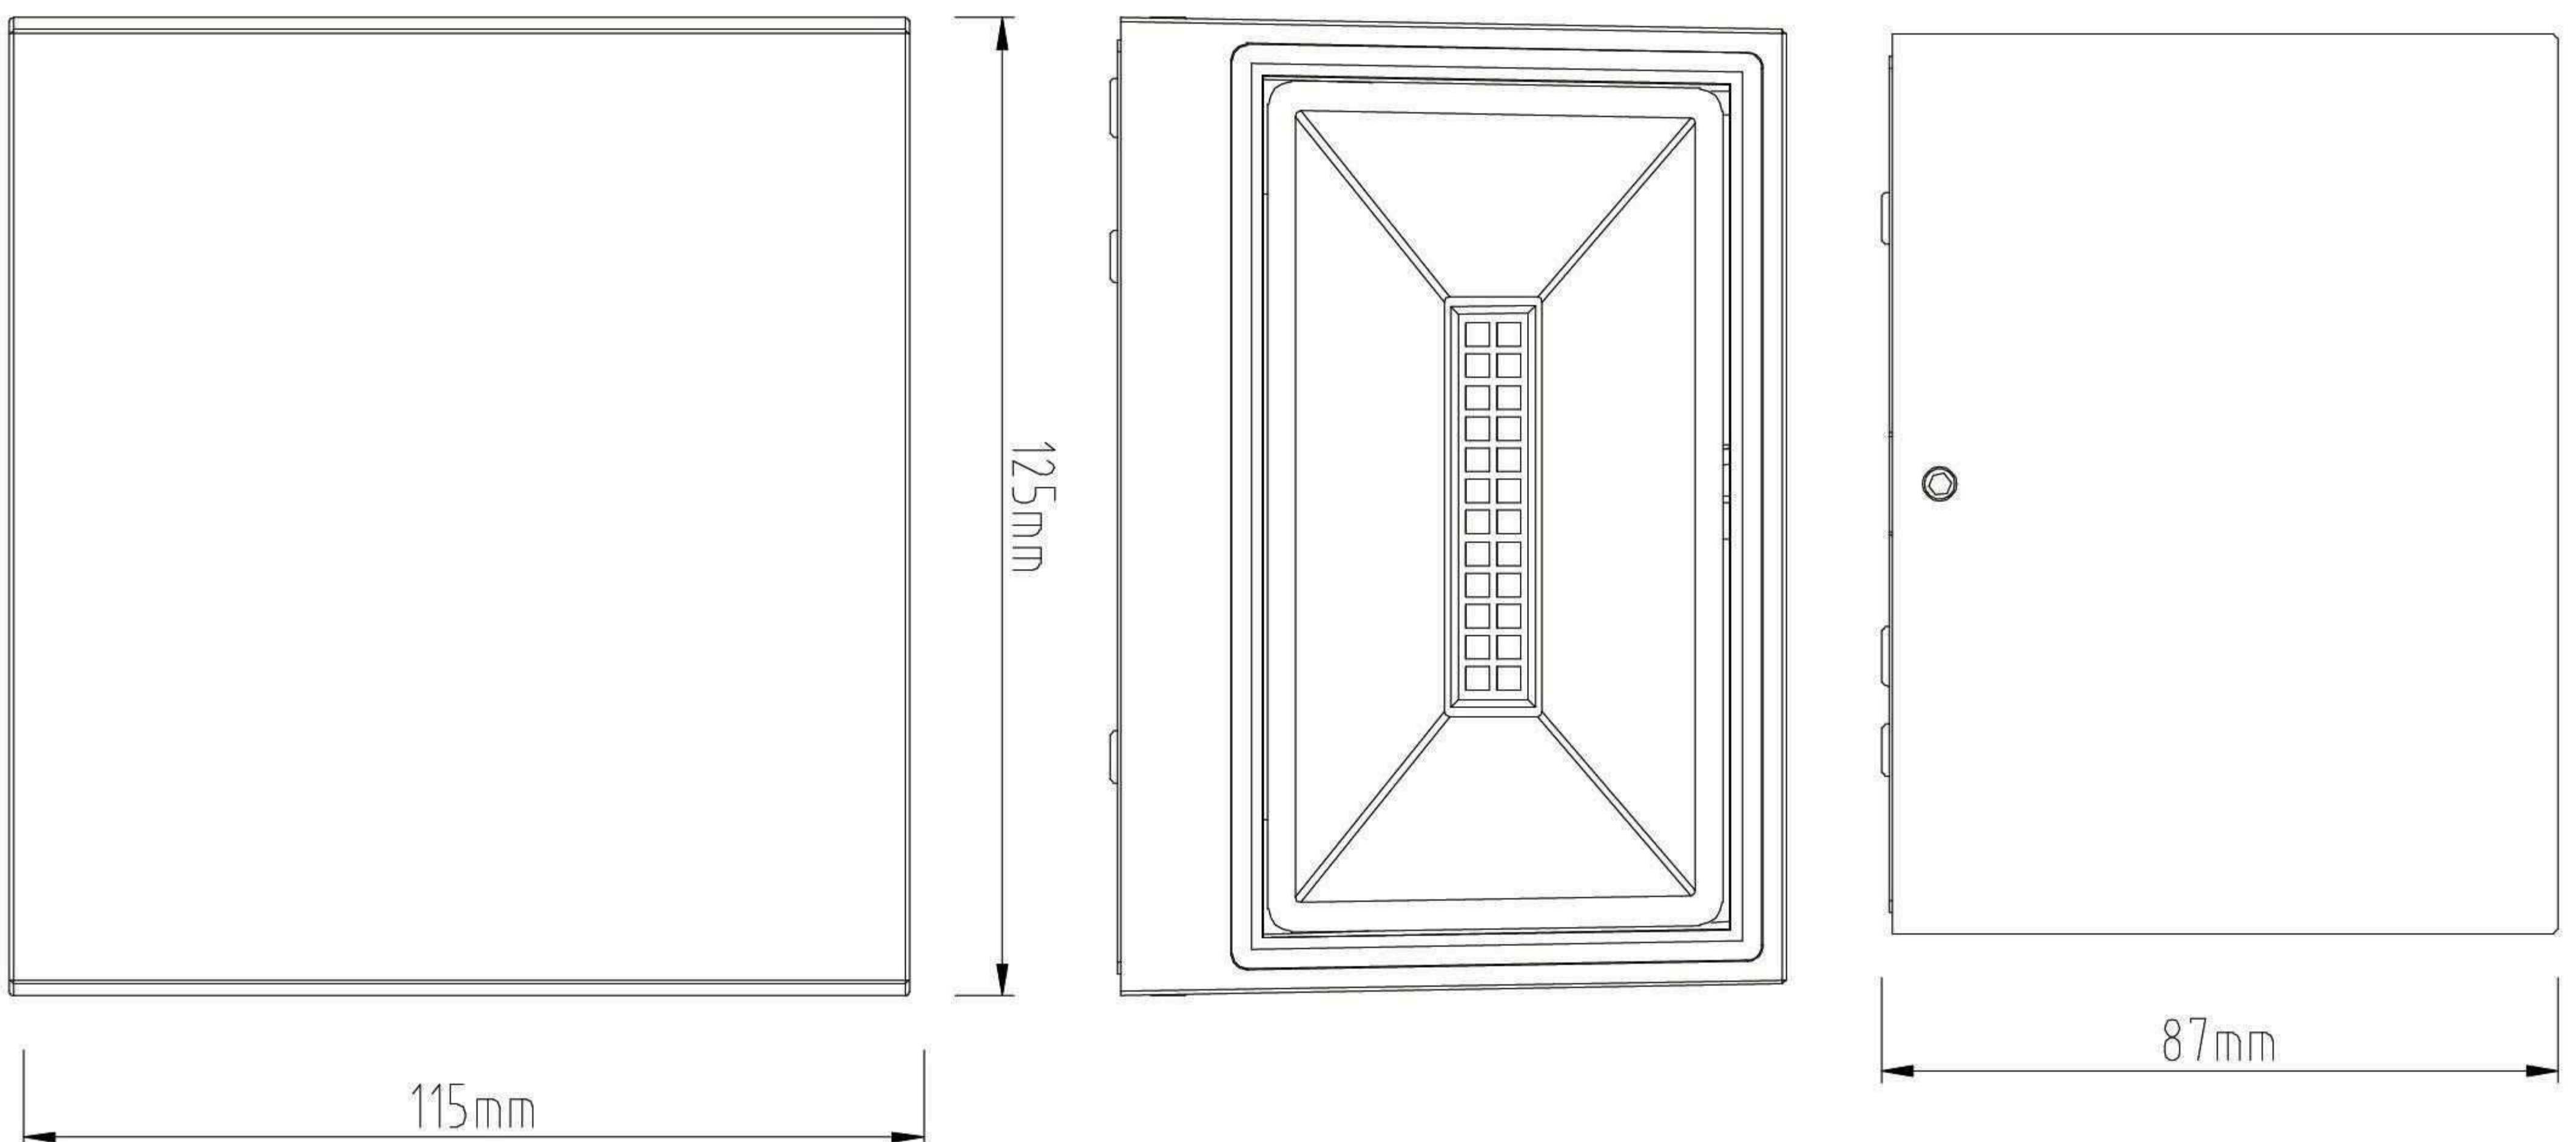

Model	Voltage	Watt	Luminous Flux	Type	Size (mm)	Material
WL-S05	100V-240V	6W	480lm	WIFI/BLE	127x127x305	Alumiunum+Glass