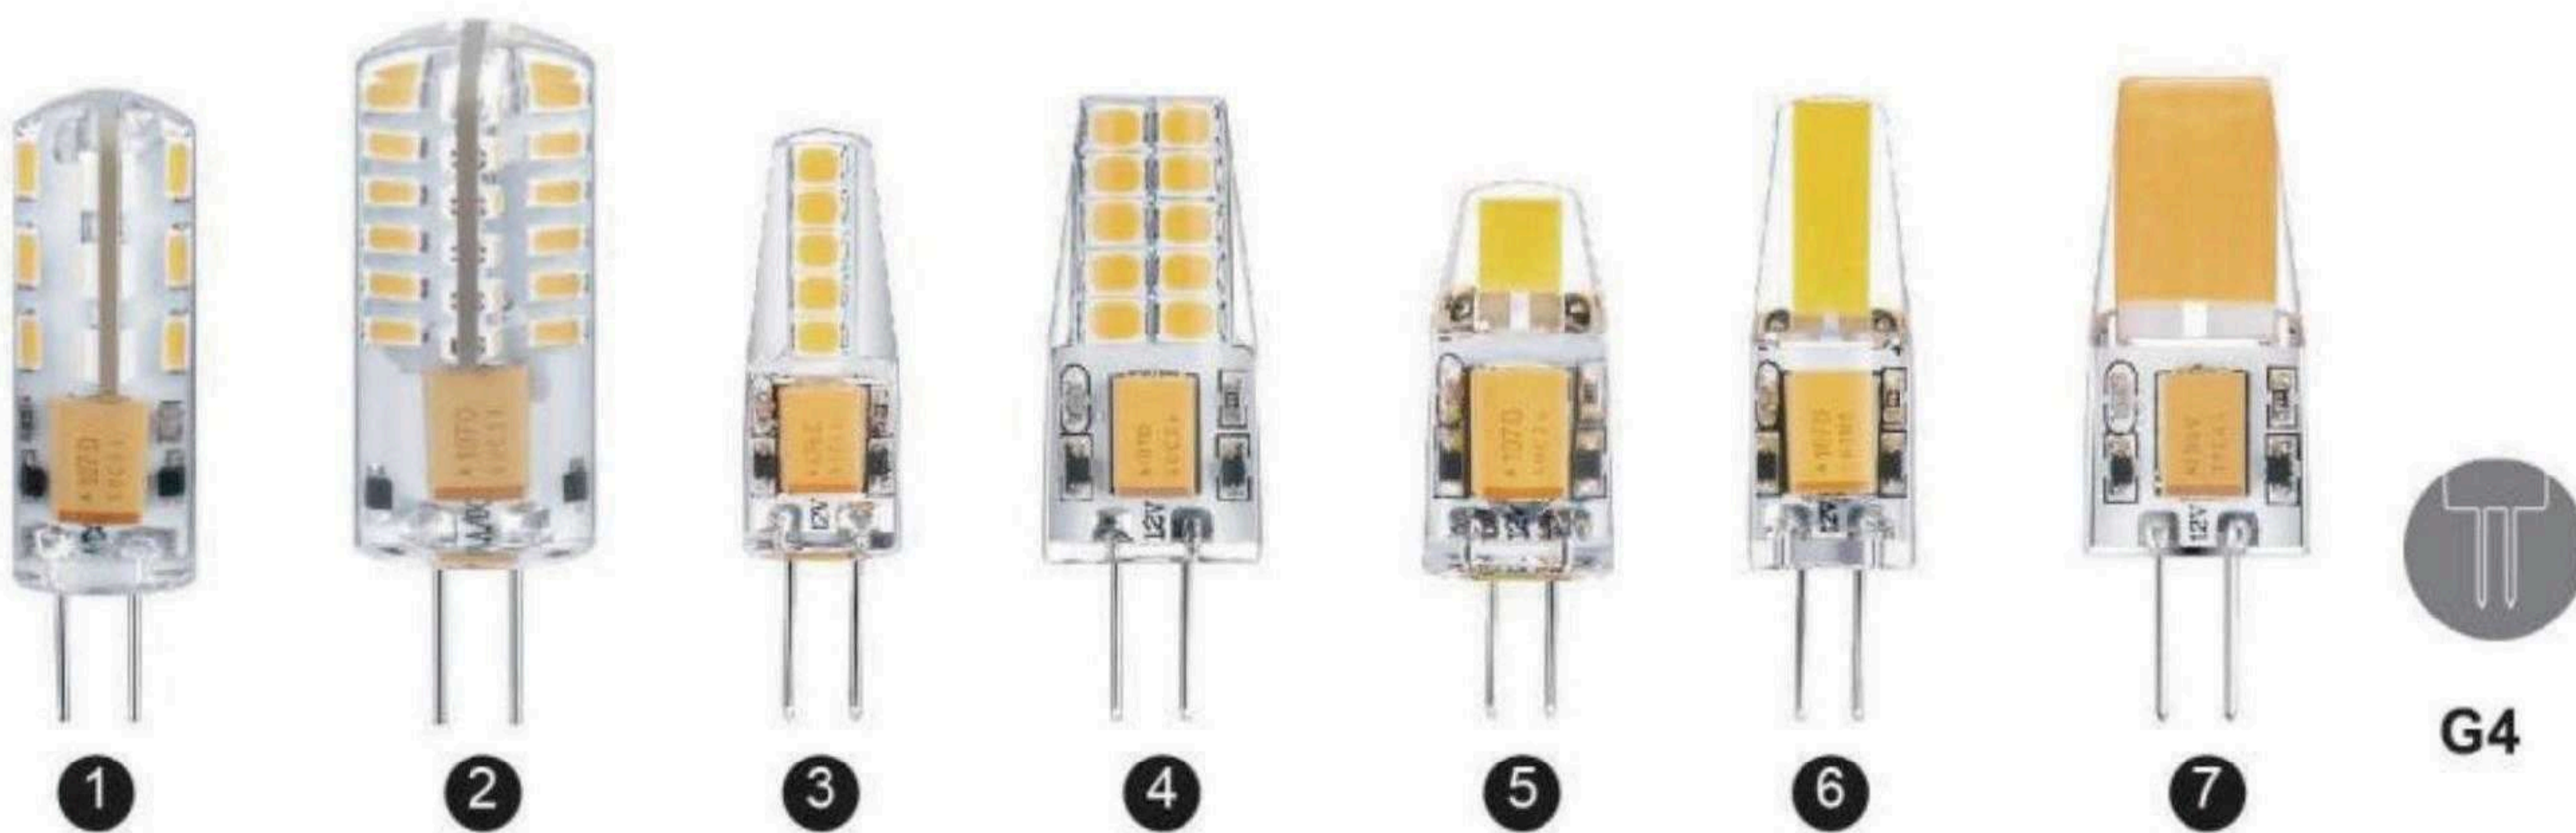

Item No.	Watt	Lumen	PF(AC)	Base	CRI	Voltage	Size	
1	G4-S-001	1.2W	100lm	0.7	G4	Ra > 80	AC/DC12V	10x36mm
2	G4-S-002	1.8W	150lm	0.7	G4	Ra > 80	AC/DC12V	13x36mm
3	G4-S-003	2W	200lm	0.7	G4	Ra > 80	AC/DC12V	10.5x37mm
4	G4-S-004	2.5W	250lm	0.7	G4	Ra > 80	AC/DC12V	12.5x37mm
5	G4-S-0705	1.2W	90lm	0.7	G4	Ra > 80	AC/DC12V	9.6x30.5mm
6	G4-S-1505	1.5W	150lm	0.7	G4	Ra > 80	AC/DC12V	9.6x37mm
7	G4-S-1508	2.5W	250lm	0.7	G4	Ra > 80	AC/DC12V	12.5x37.5mm