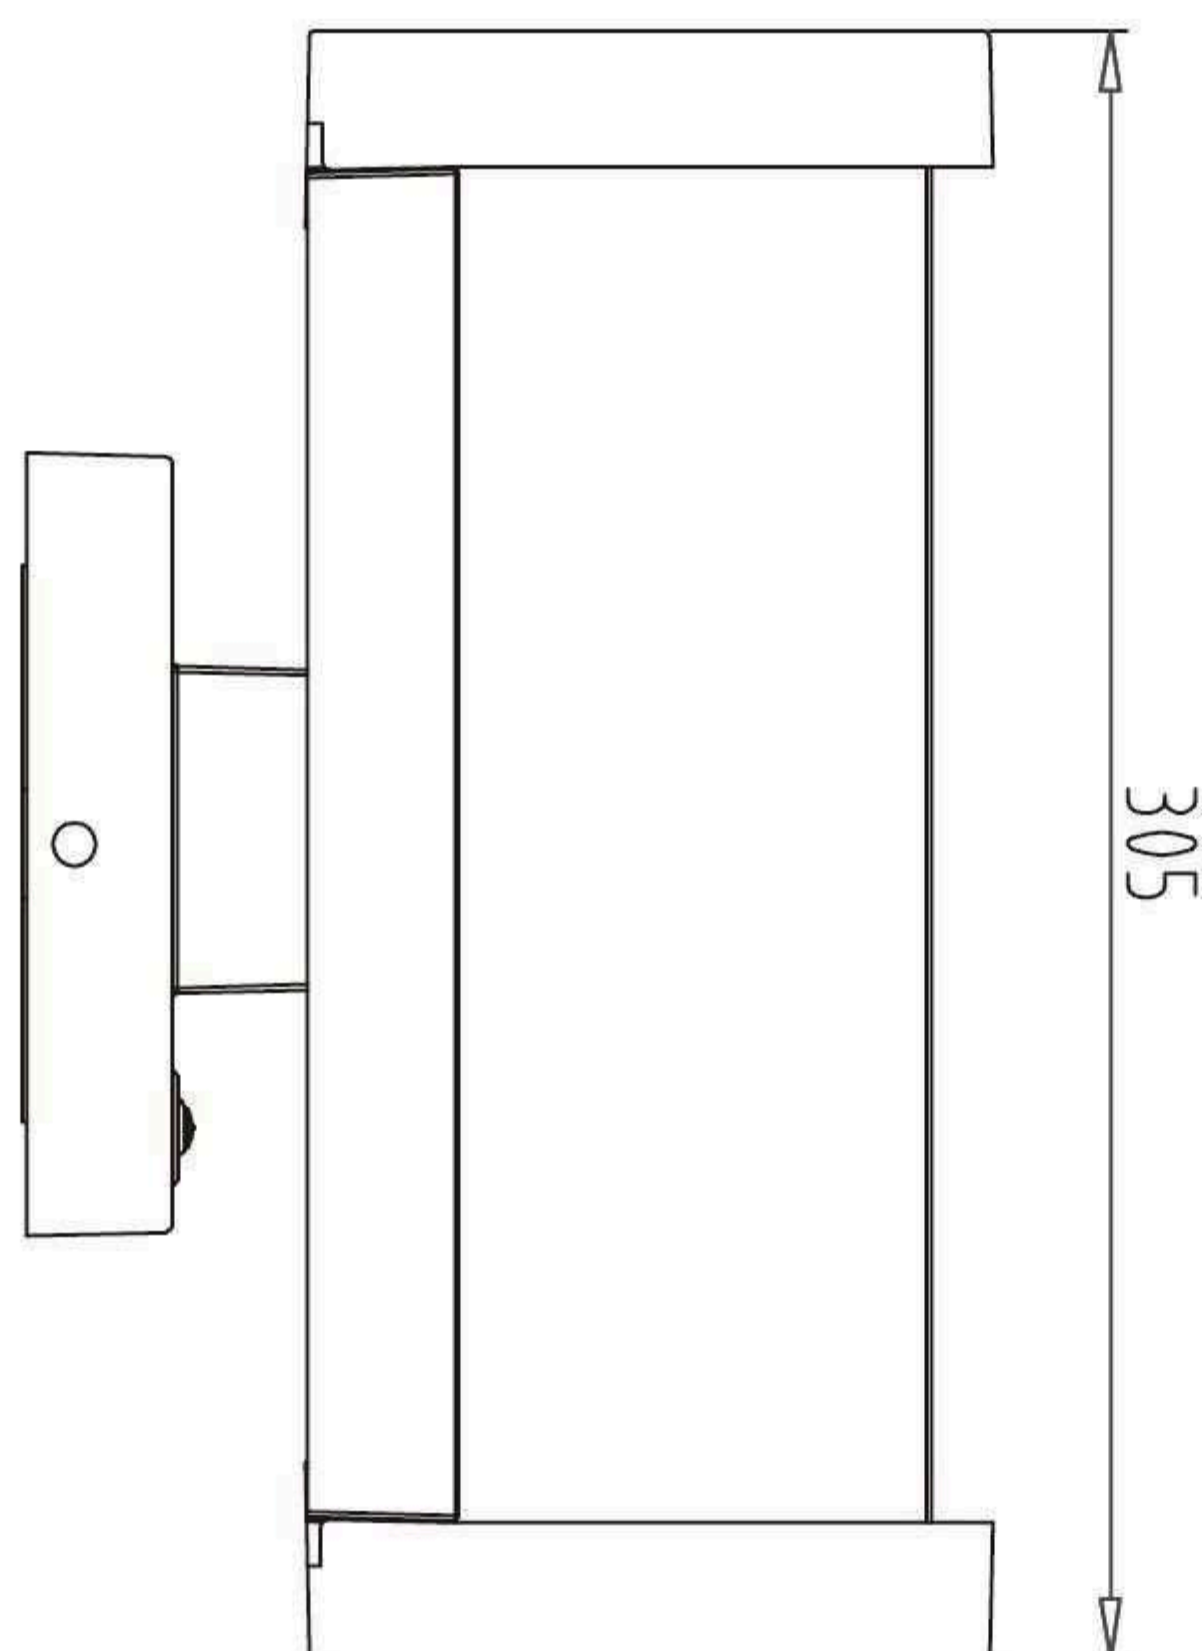

Model	Voltage	Watt	Luminous Flux	Type	Size (mm)	Material
WL-S02	100V-240V	20W	1200lm	WIFI/BLE	127x127x305	Aluminum+PC