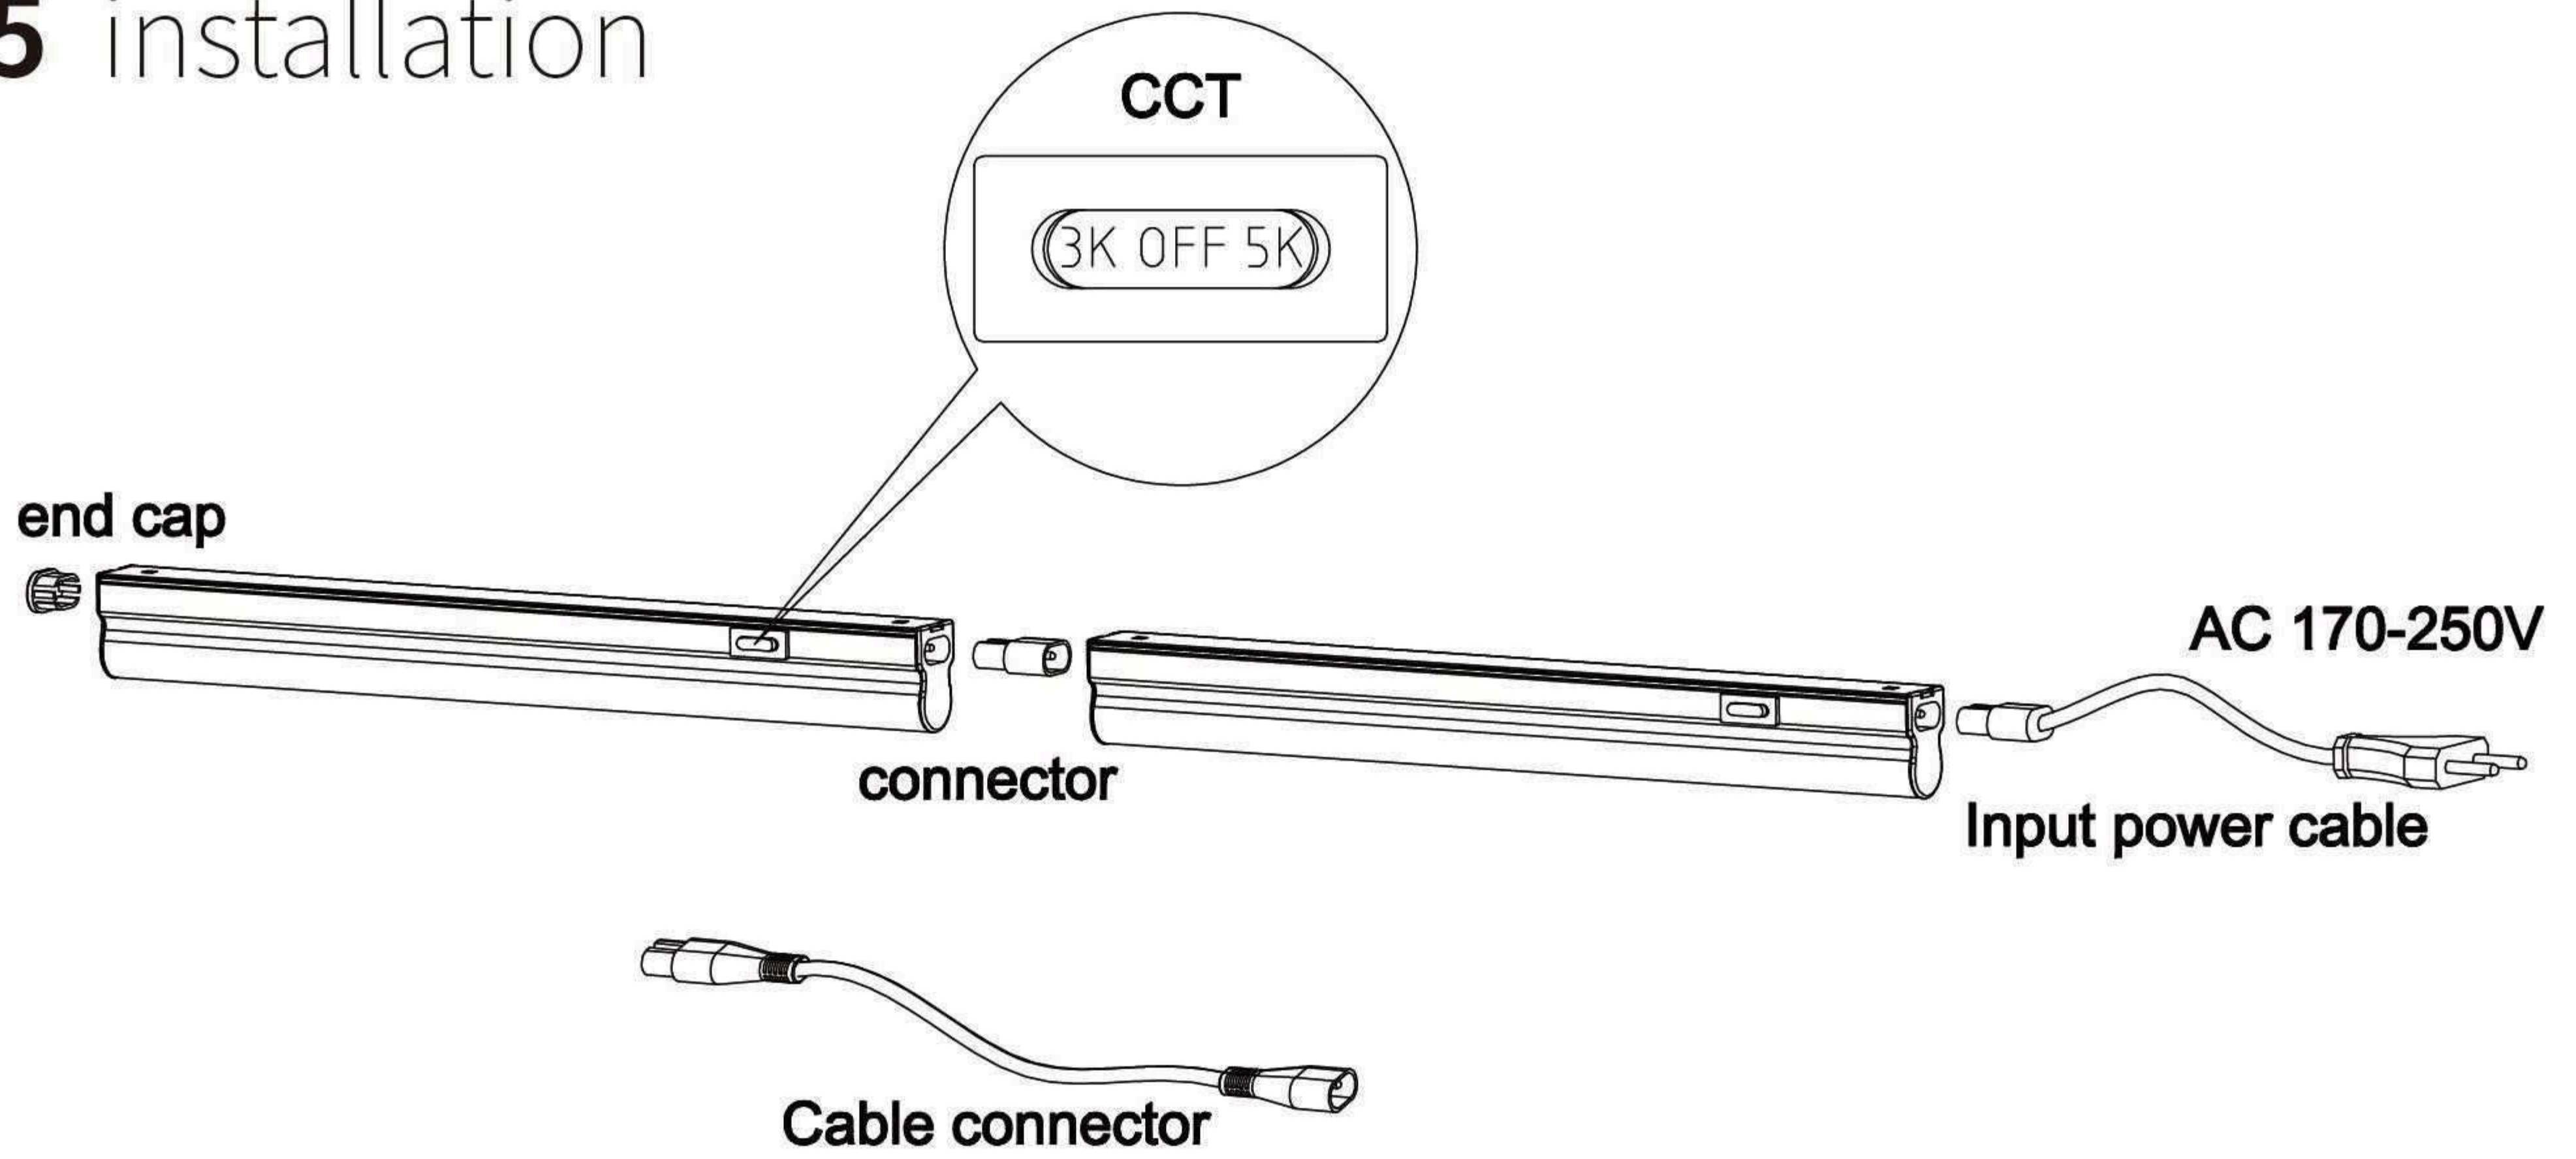

T5 Fixture Lamp

T5 installation

T5 spare part list

Spare part picture