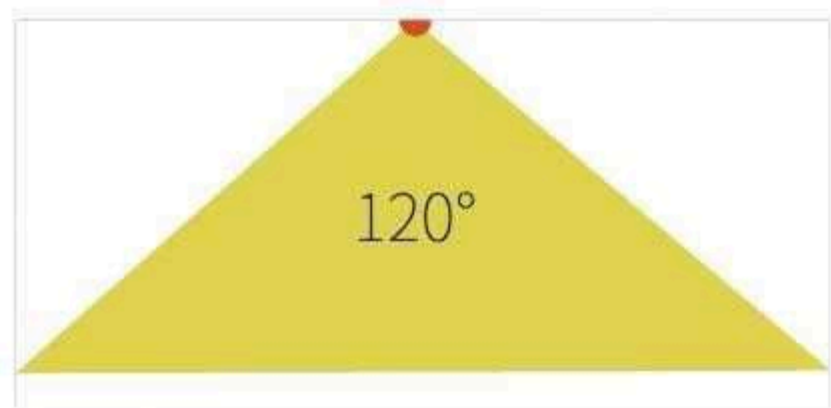

SMART Lawn Lamp

Teacup - Wall Lamp

- Beam Angle:120°
- CRI>80
- CORLOR:RGB
- AVAILABLE>30000h
- Body Color: Black/Grey/White