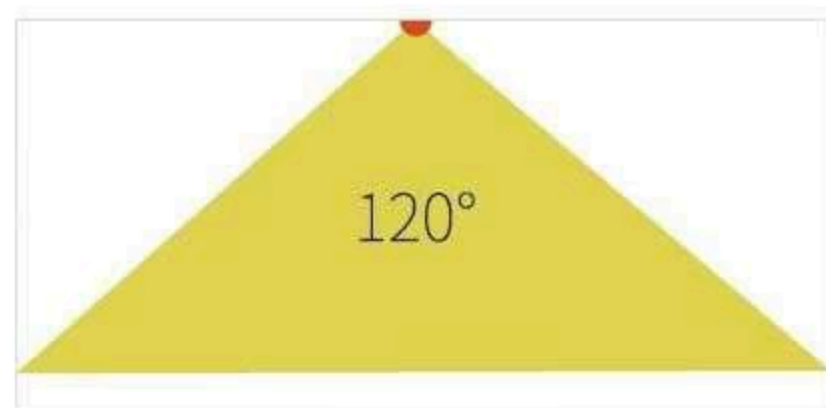

SMART Lawn Lamp

Ellipse - Wall Lamp

- Beam Angle:180°
- CRI>80
- CORLOR:RGB
- AVAILABLE>30000h
- Body Color: Black/Grey/White