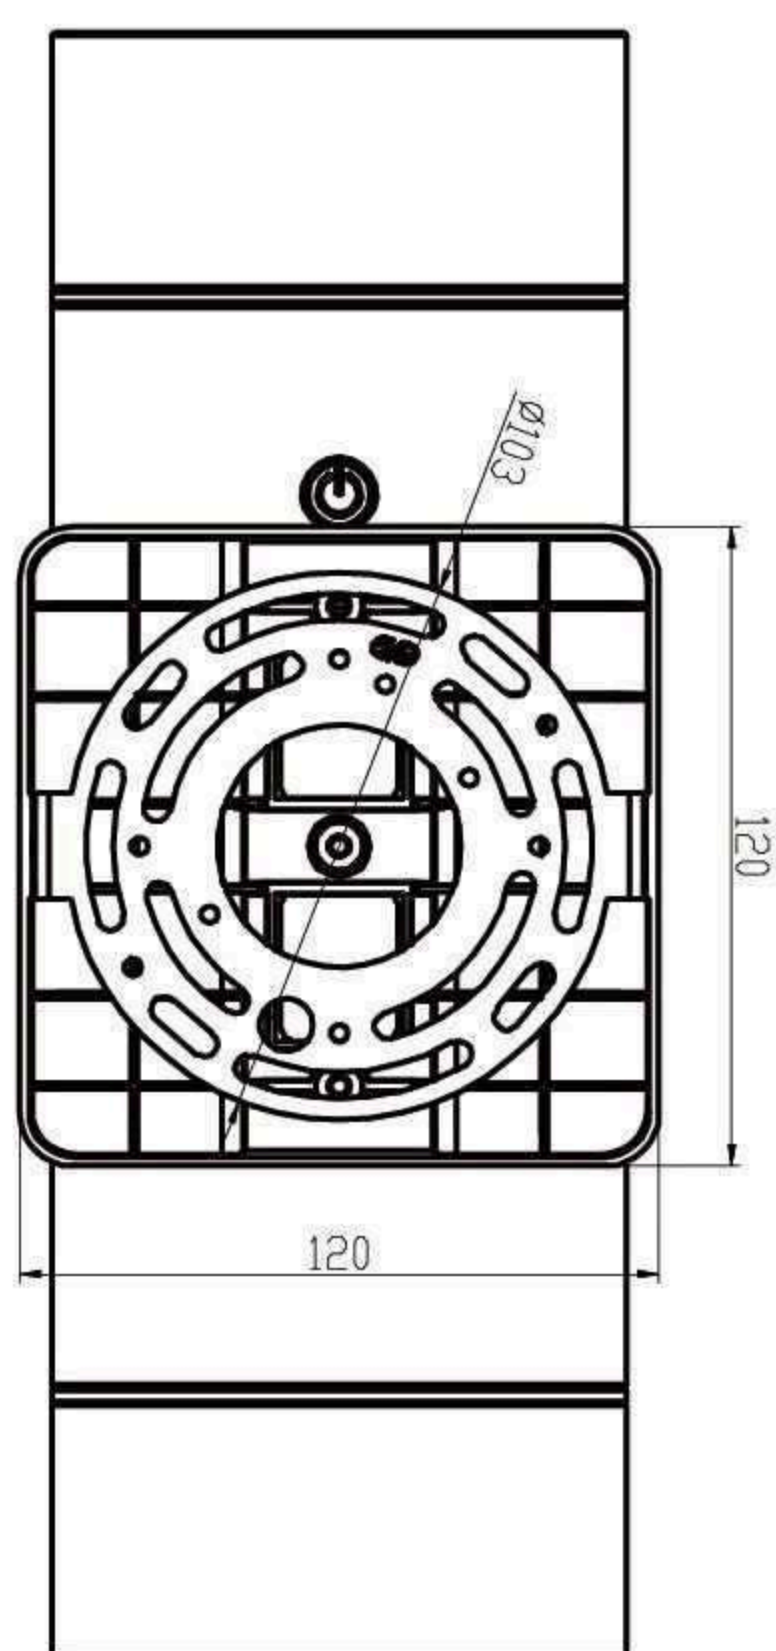

Model	Voltage	Watt	Luminous Flux	Type	Size (mm)	Material
WL-S01	100V-240V	20W	600lm	WIFI/BLE	φ108x308	Aluminum+PC