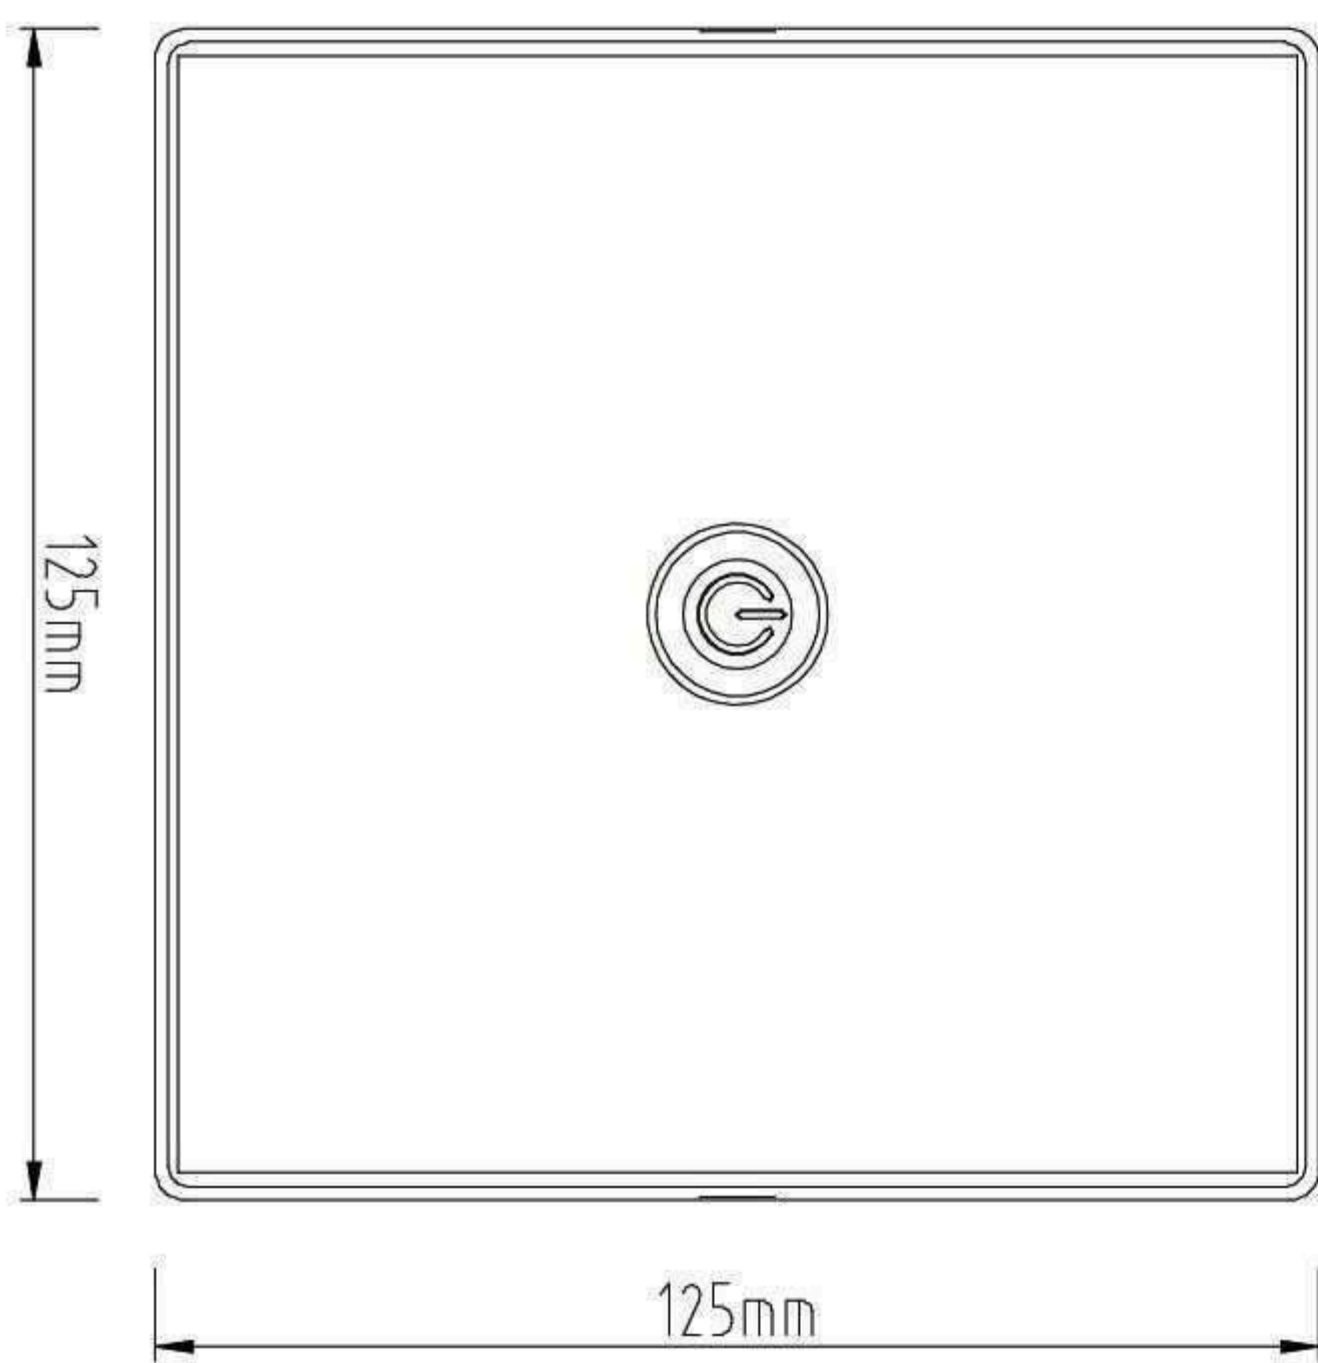

Model	Voltage	Watt	Luminous Flux	Type	Size (mm)	Material
WL-S06	100V-240V	20W	1800lm	WIFI/BLE	125x125x140	Aluminum+PC