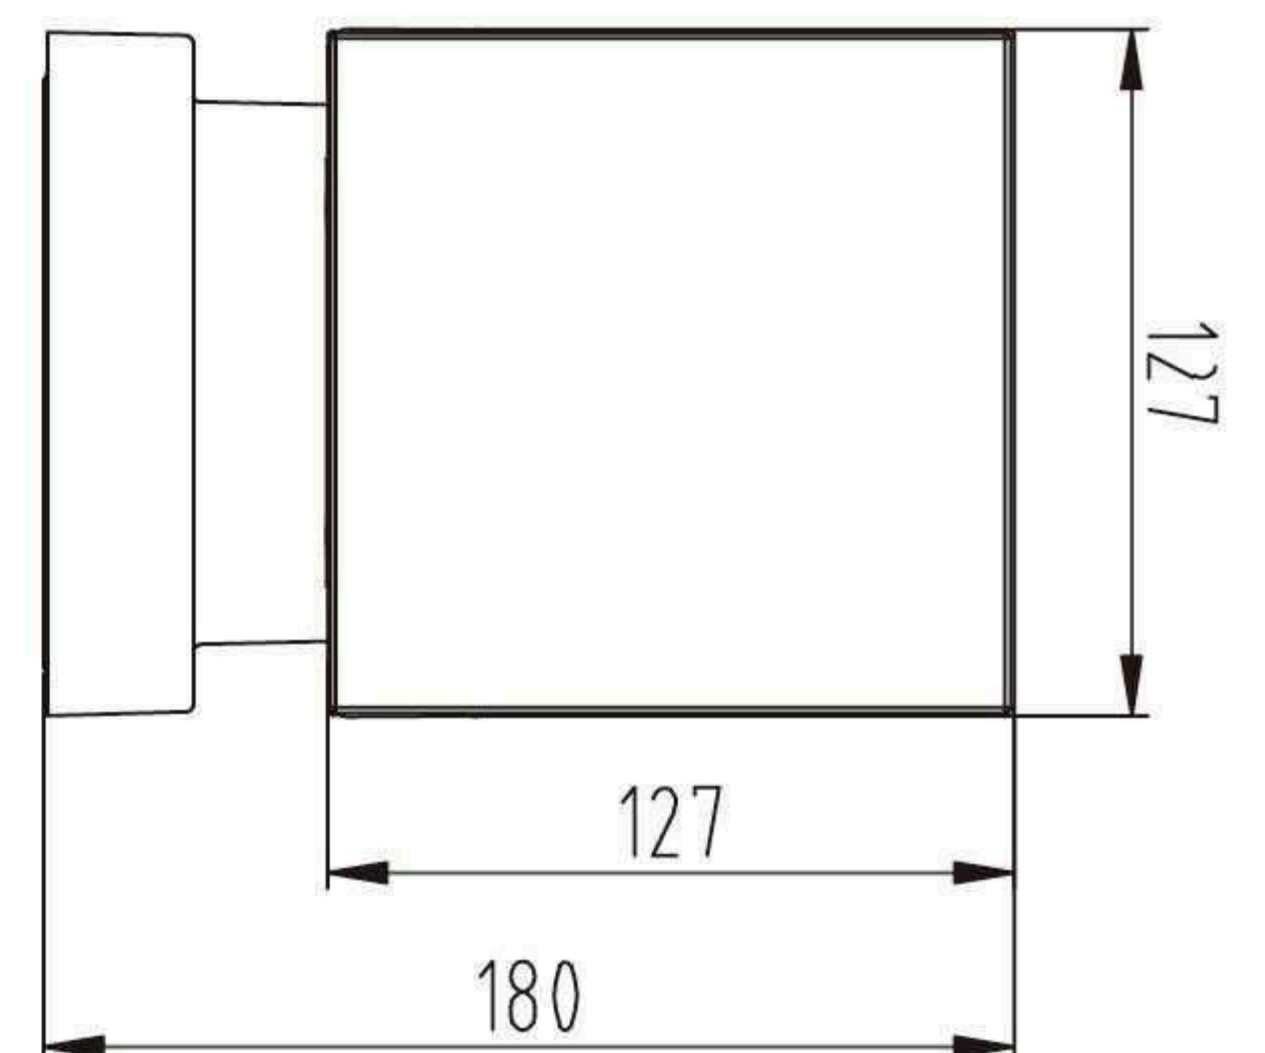

Model	Voltage	Watt	Luminous Flux	Type	Size (mm)	Material
WL-S02	100V-240V	20W	1200lm	WIFI/BLE	127x127x305	Aluminum+PC