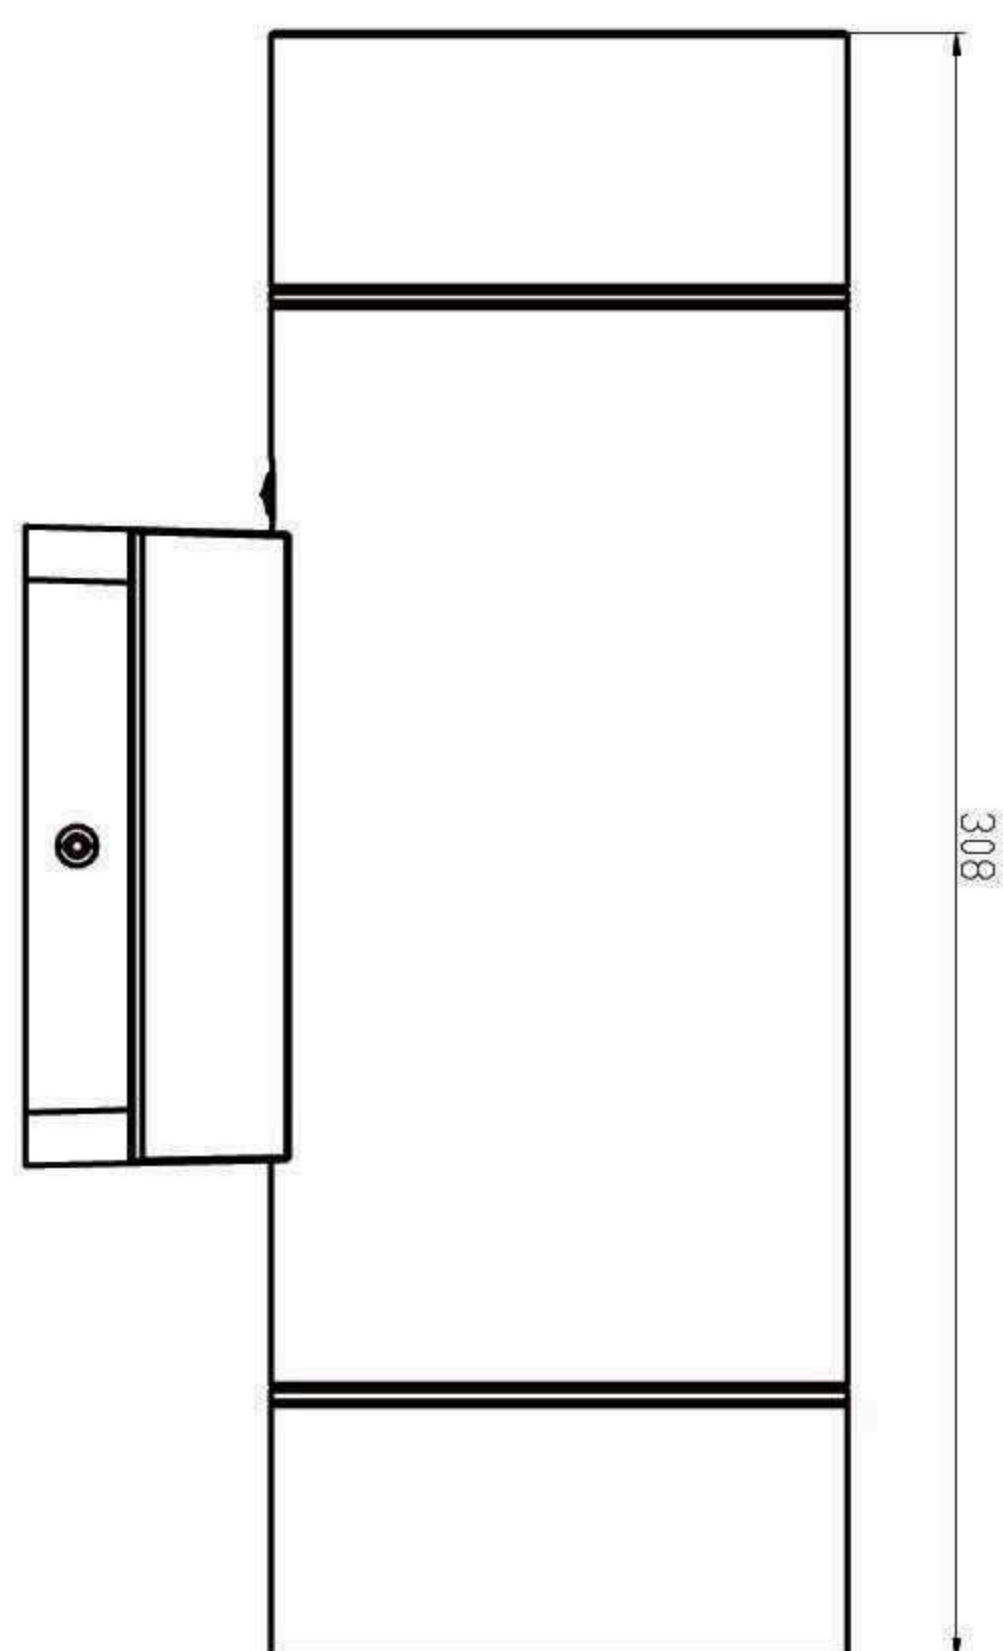

Model	Voltage	Watt	Luminous Flux	Type	Size (mm)	Material
WL-S01	100V-240V	20W	600lm	WIFI/BLE	φ108x308	Aluminum+PC