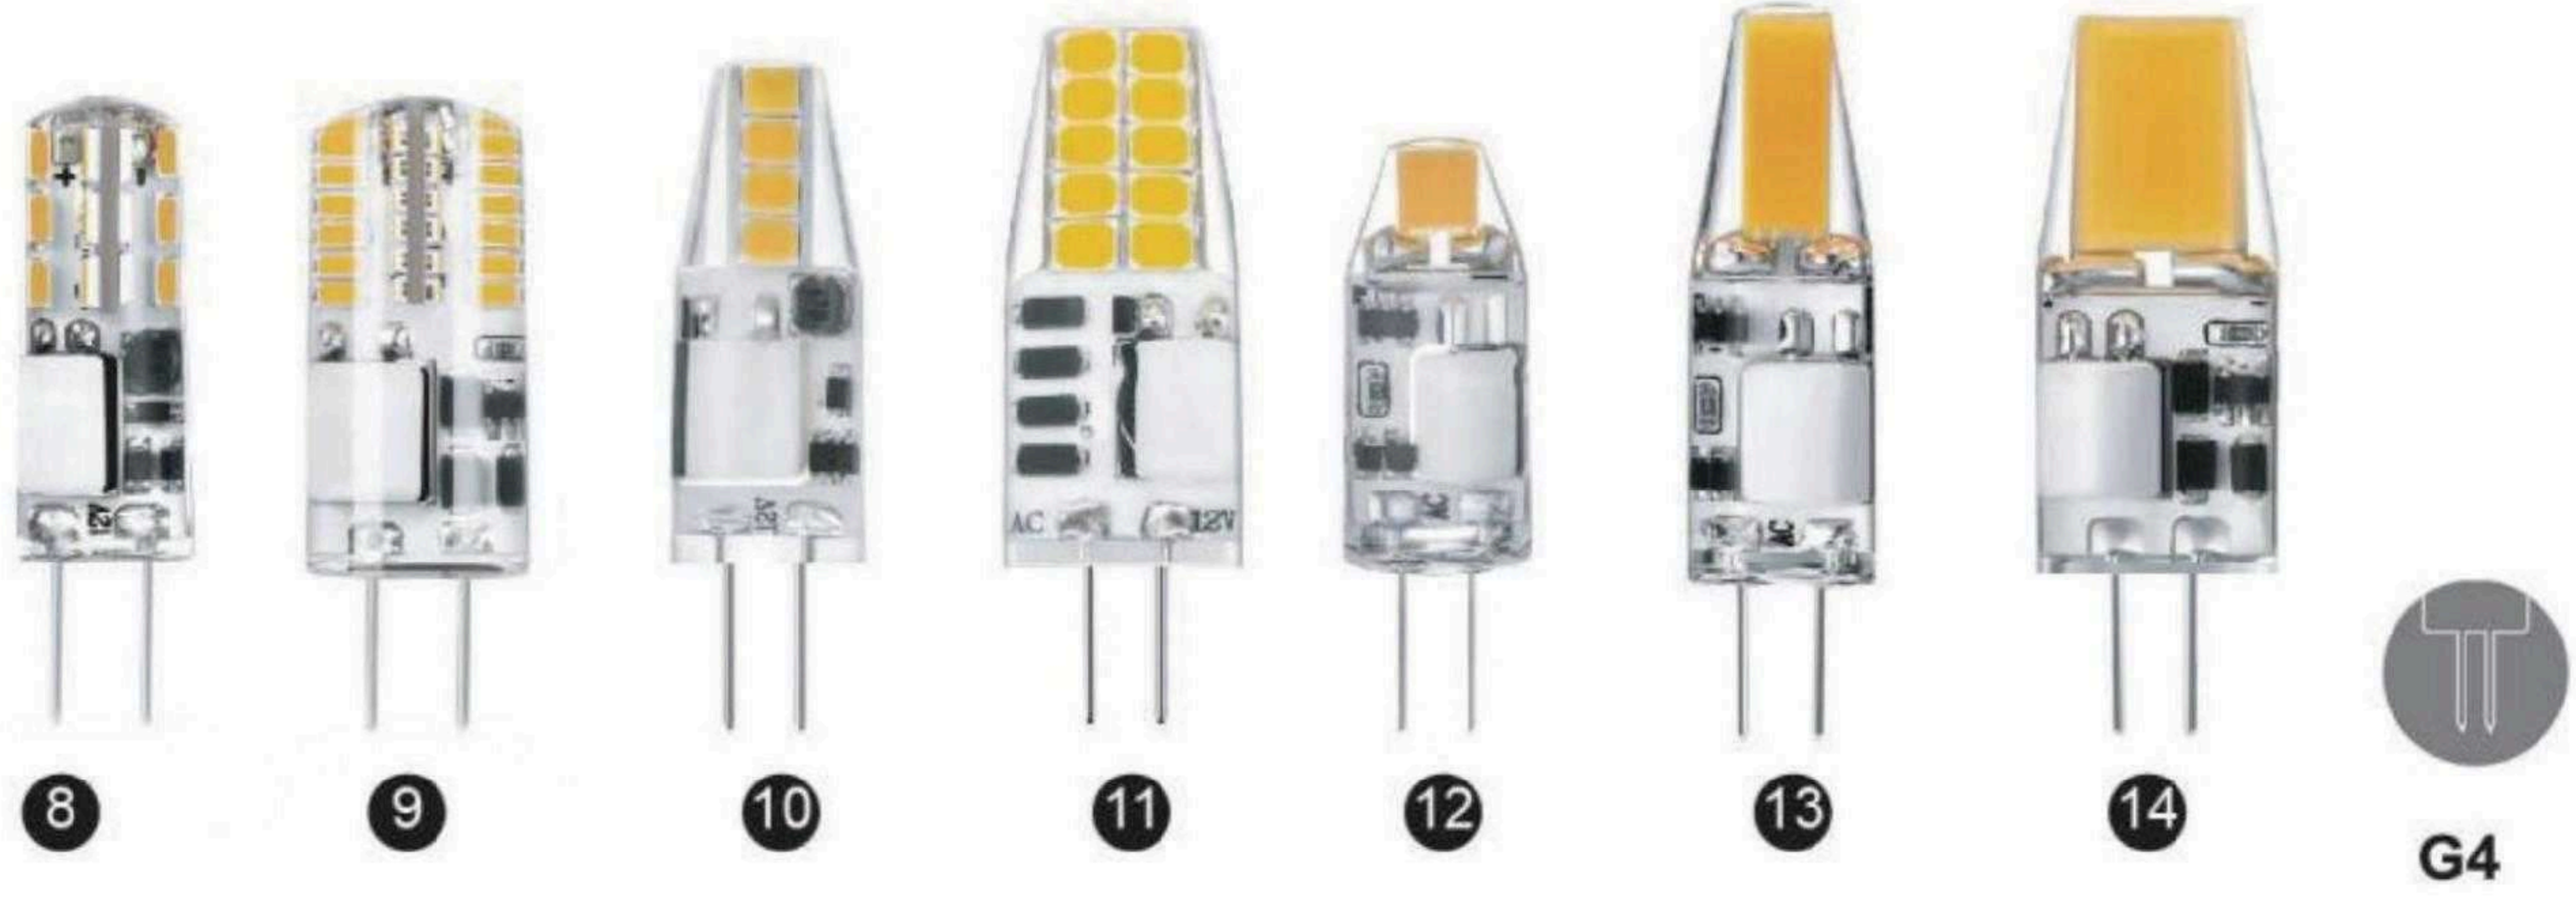

Item No.	Watt	Lumen	PF(AC)	Base	CRI	Voltage	Size		
8	G4-S-001C	1.1W	90lm	0.7	G4	Ra > 80	AC/DC12V	10x36mm	
9	G4-S-002C	1.8W	150lm	0.7	G4	Ra > 80	AC/DC12V	13x36mm	
10	G4-S-008C	1.5W	150lm	0.7	G4	Ra > 80	AC/DC12V	11x38mm	
11	G4-S-009C	2W	200lm	0.7	G4	Ra > 80	AC/DC12V	13.5x41.3mm	
12	G4-S-0705C	1.2W	100lm	0.7	G4	Ra > 80	AC/DC12V	11x34mm	
13	G4-S-1505C	1.5W	150lm	0.7	G4	Ra > 80	AC/DC12V	11x41.3mm	
14	G4-S-1508C	2W	220lm	0.7	G4	Ra > 80	AC/DC12V	13.5x41.3mm