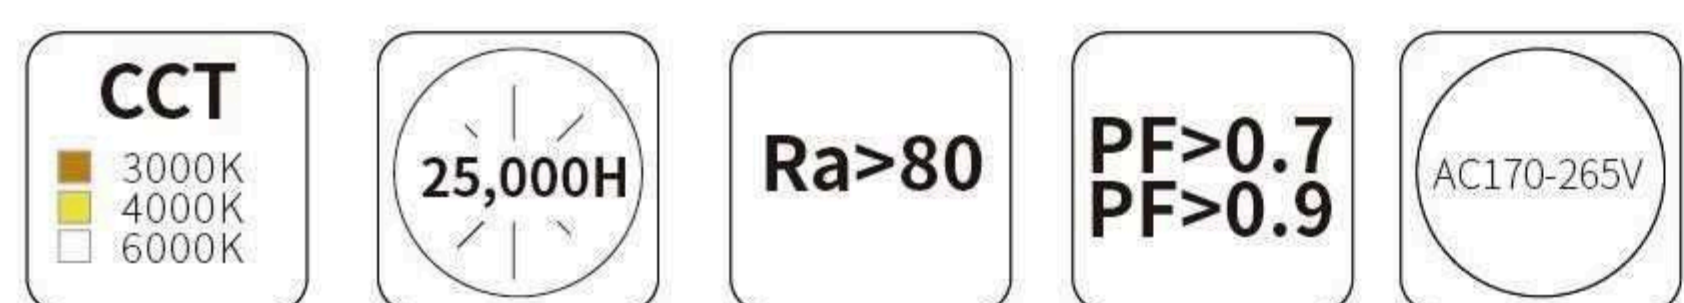

Model	Code	Watt	Luminous Flux	Beam Angle	Size (mm)	IP	Material
0.3M Linear Light	STTPS02-01	10W	900lm		L300*W75*H24		
0.6M Linear Light	STTPS02-02	18W	1620lm		L600*W75*H24		
0.9M Linear Light	STTPS02-03	27W	2430lm	120°	L900*W75*H24	44	Plastic
1.2M Linear Light	STTPS02-04	36W	3240lm		L1200*W75*H24		
1.5M Linear Light	STTPS02-05	48W	4320lm		L1500*W75*H24