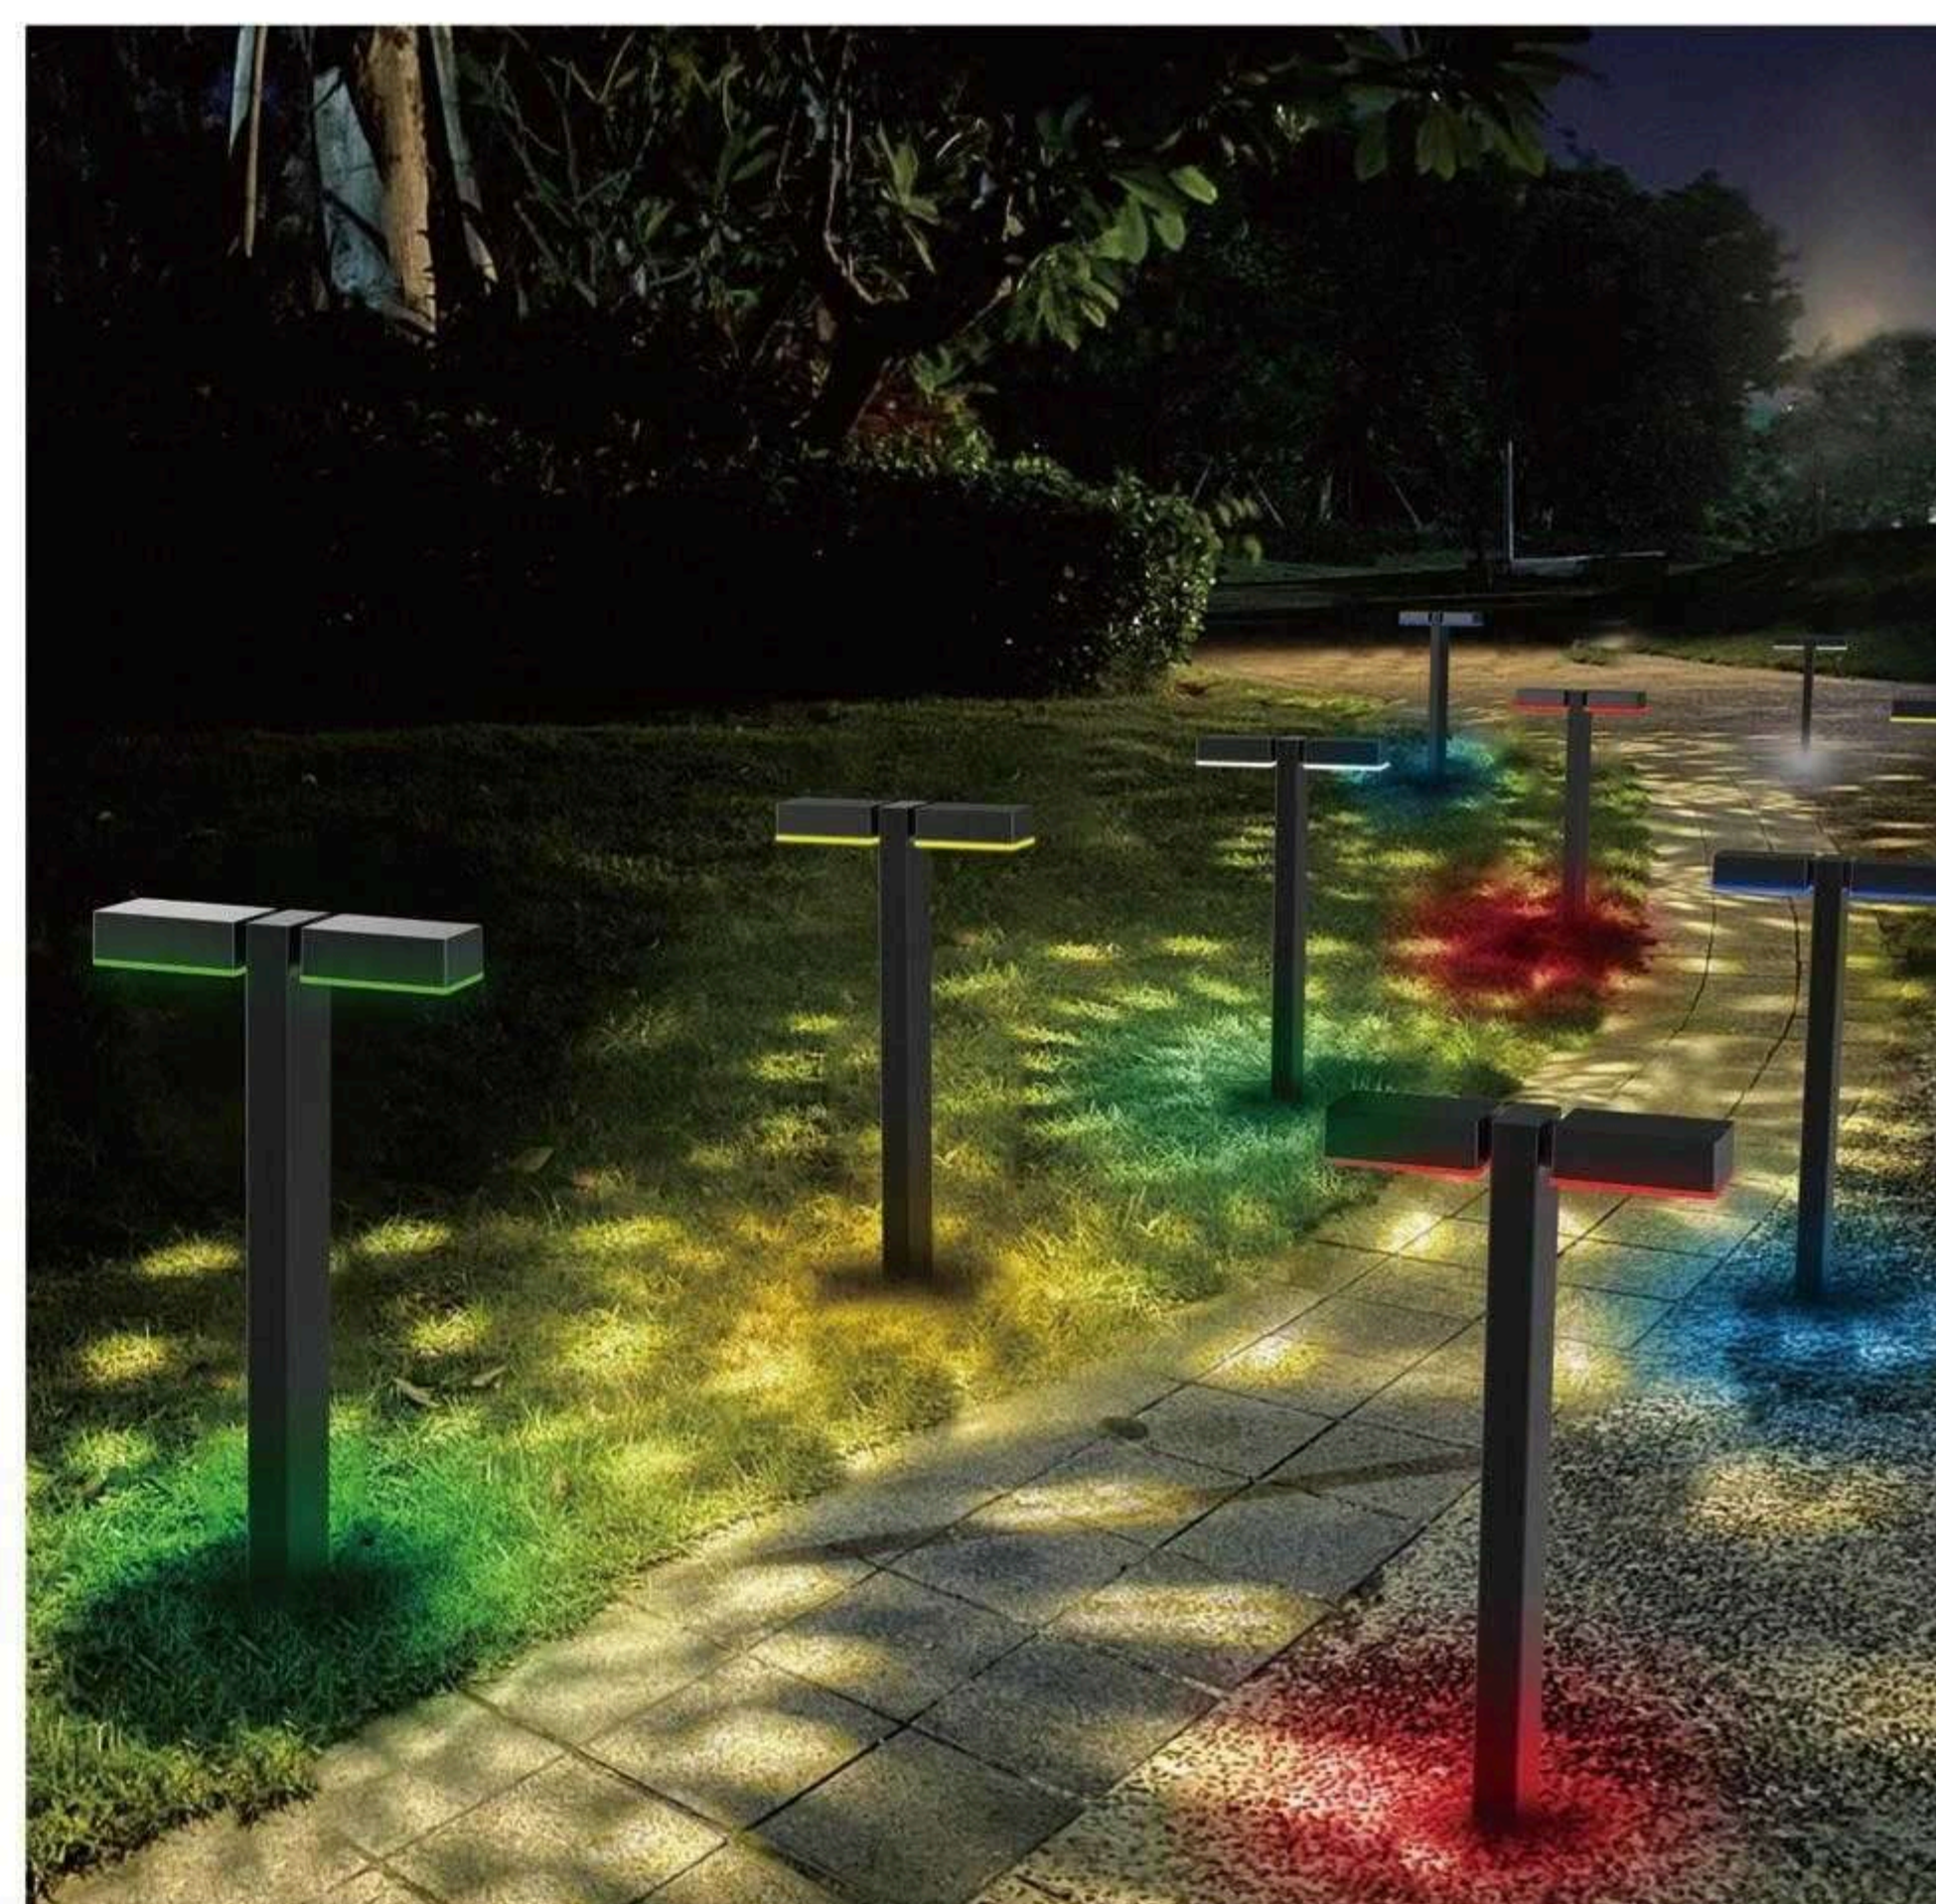

# SMART Lawn Lamp

## SCENCE

- 1** Bridge
- 2** Spot Lights
- 3** USB Wall Charger
- 4** 11.5 ft. Power Cable
- 5** Spot Lighting Cable
- 6** 16.4 ft. Extension Cable