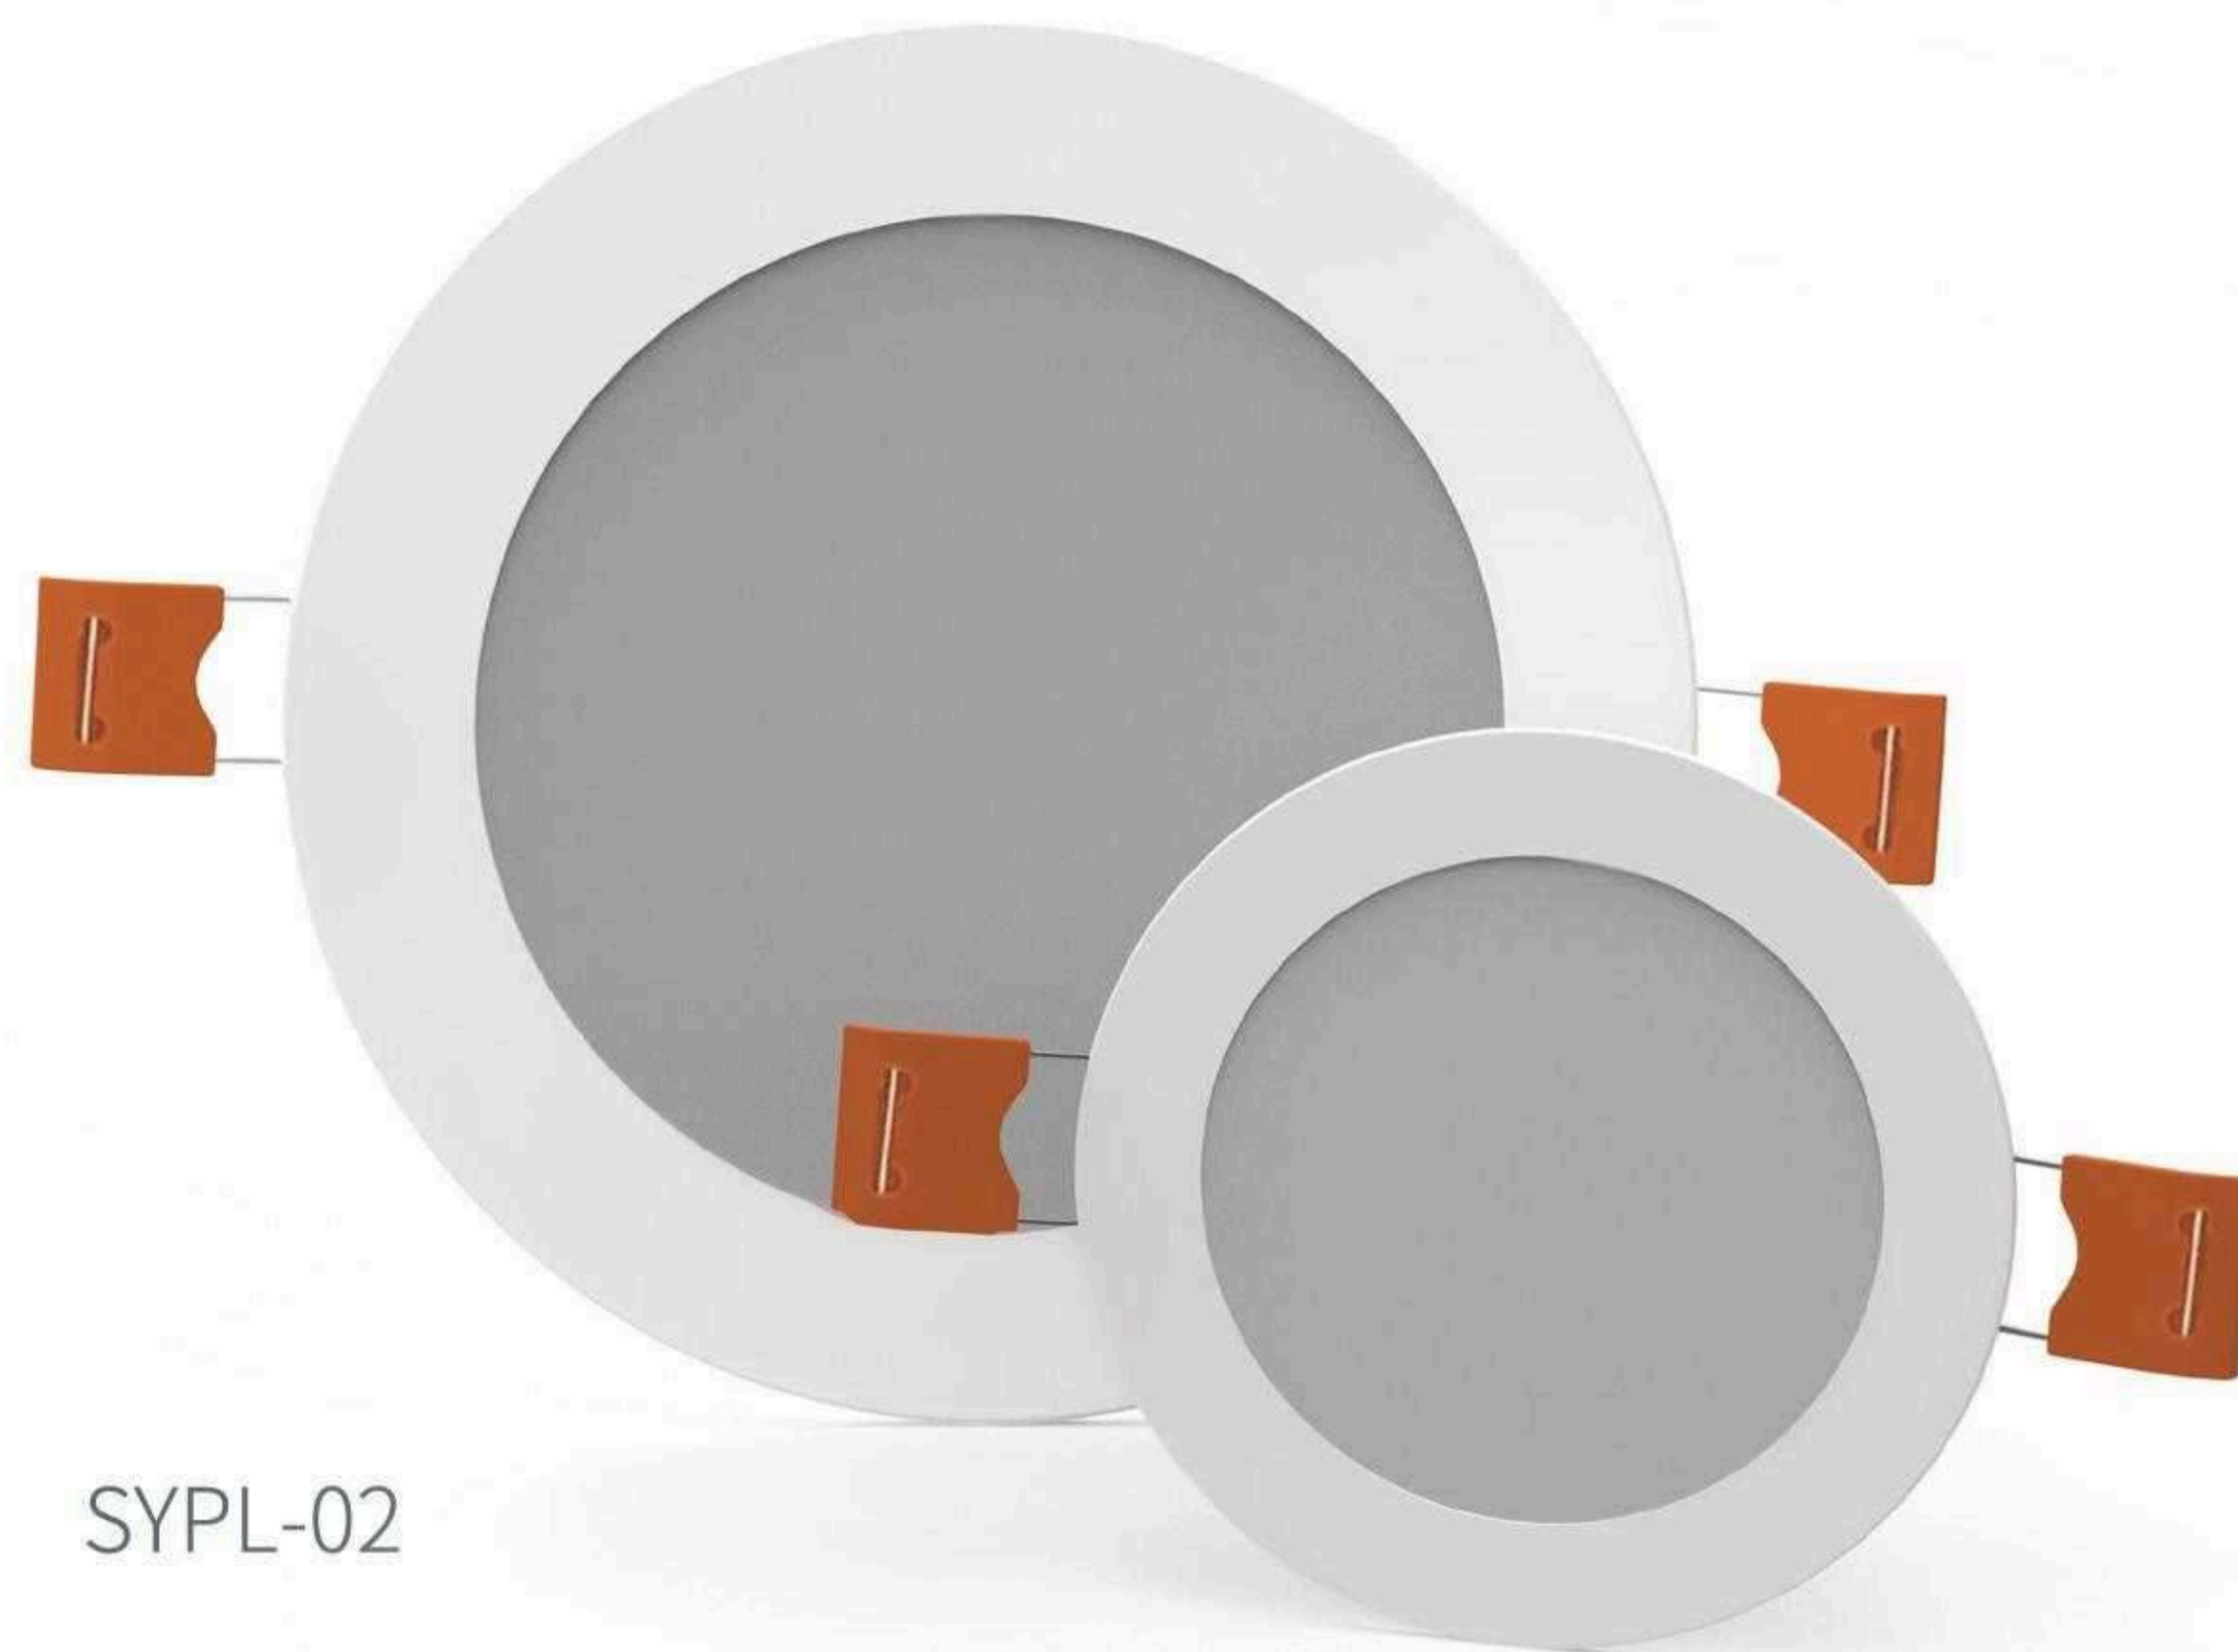

Panel Light

Panel light 4 inch/6 inch

- Beam Angle:110°
- Ra>80
- CORLOR:RGB/CCT
- AVAILABLE>30000h

SYPL-02

SYPL-01