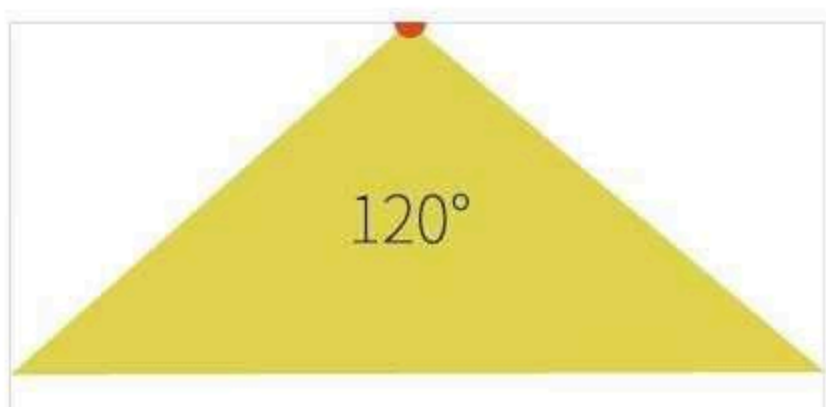

SMART Lawn Lamp

Teacup - Wall Lamp

- Beam Angle:120°
- CRI>80
- CORLOR:RGB
- AVAILABLE>30000h
- Body Color: Black/Grey/White