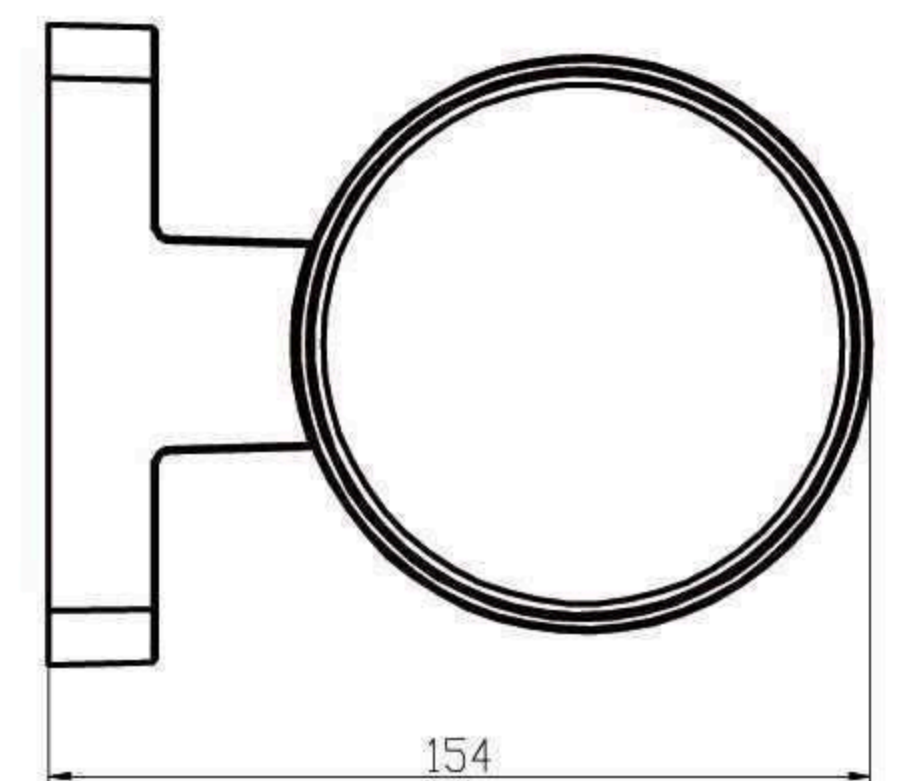

Model	Voltage	Watt	Luminous Flux	Type	Size (mm)	Material
WL-S01	100V-240V	20W	600lm	WIFI/BLE	φ108x308	Aluminum+PC