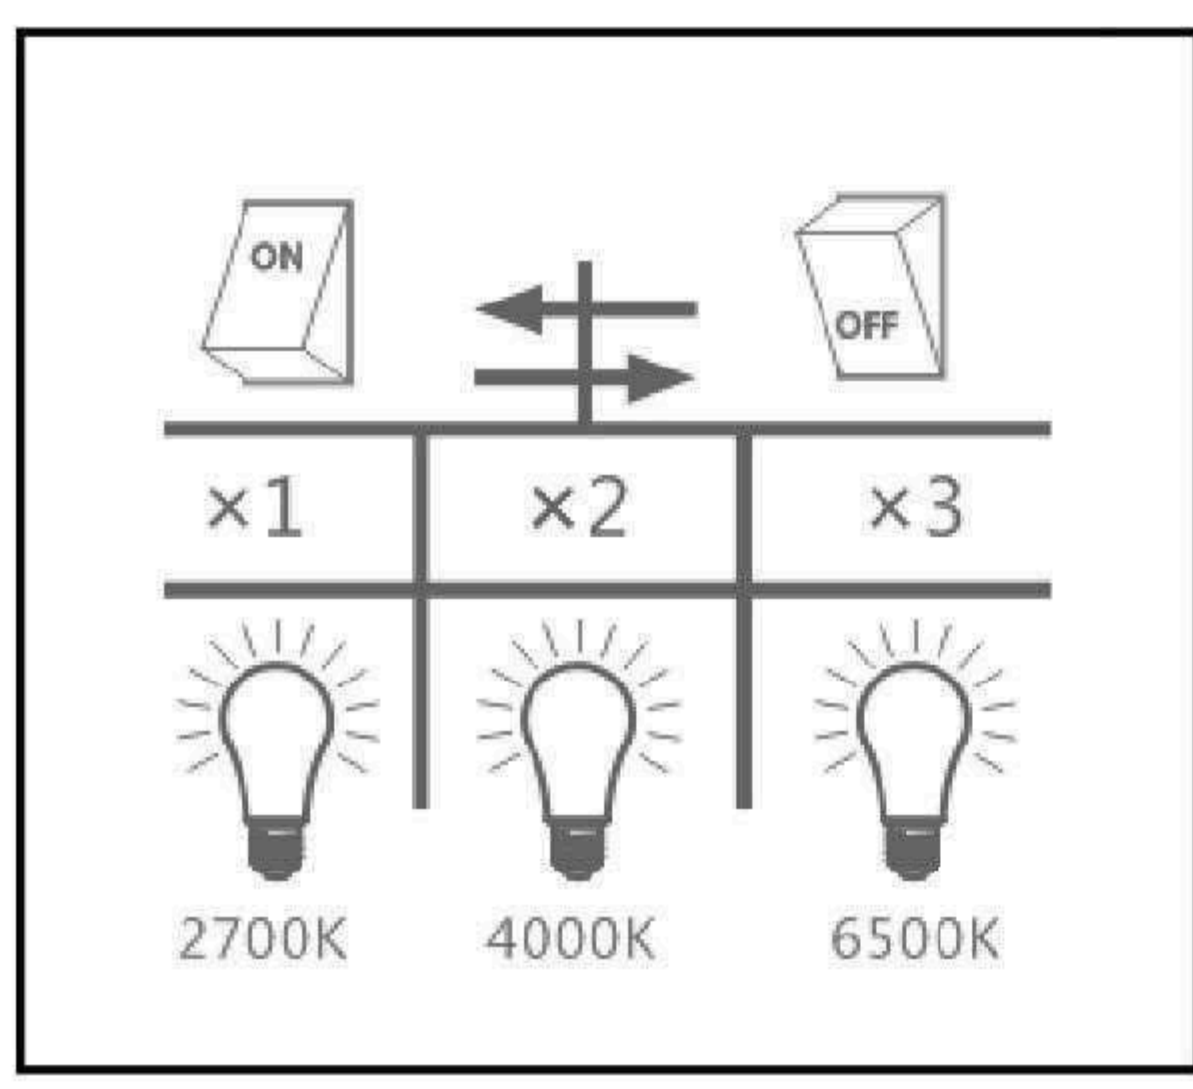

Three versions available

3-step CCT change

Version A