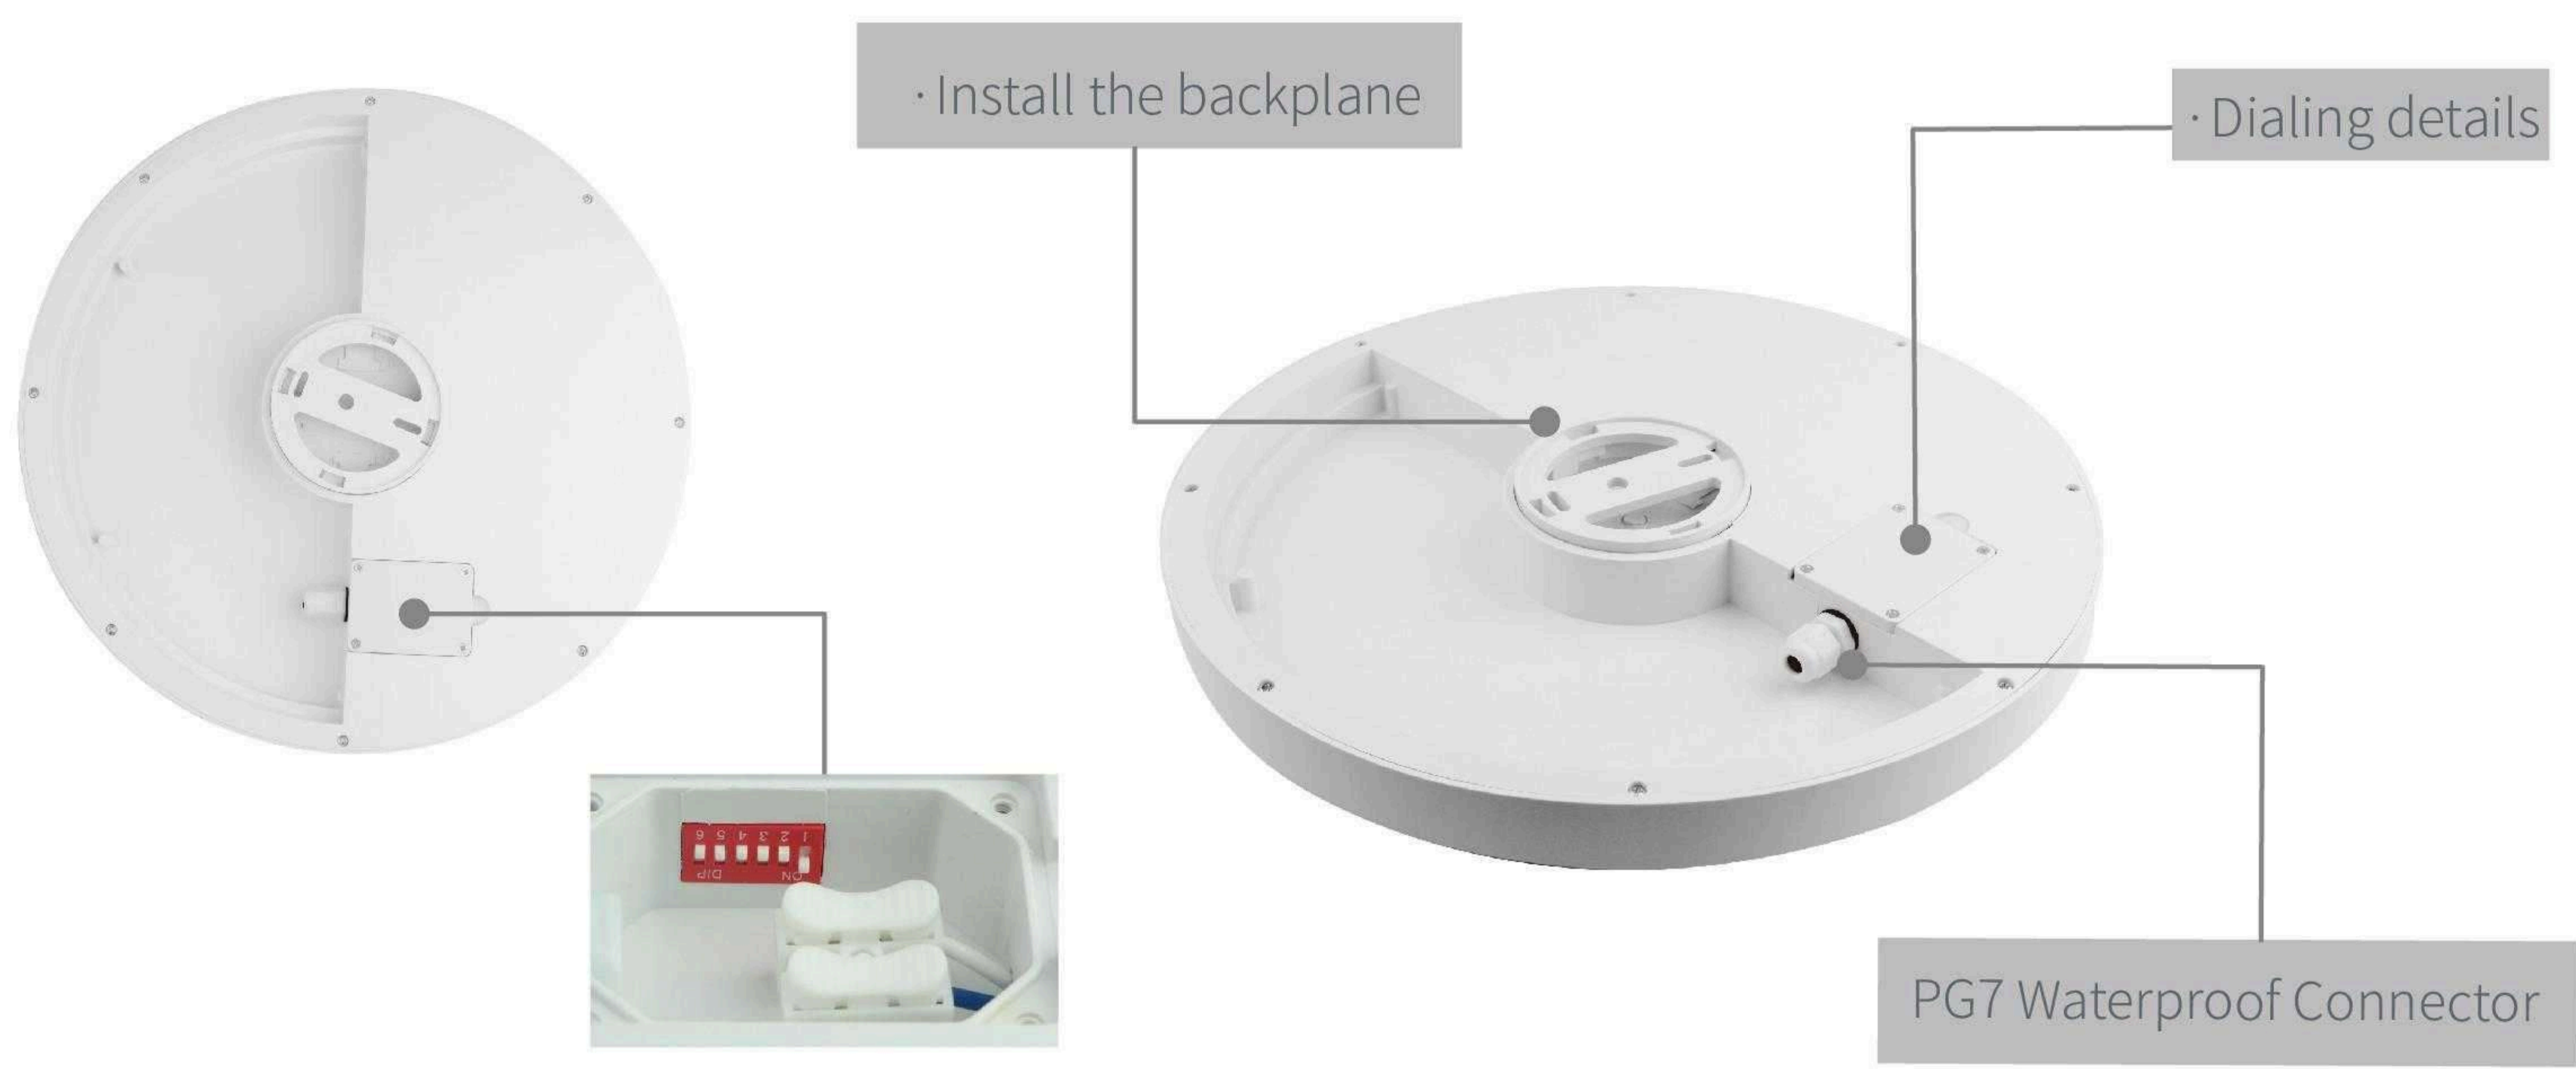

IP65 Ceiling Light

Multi color available