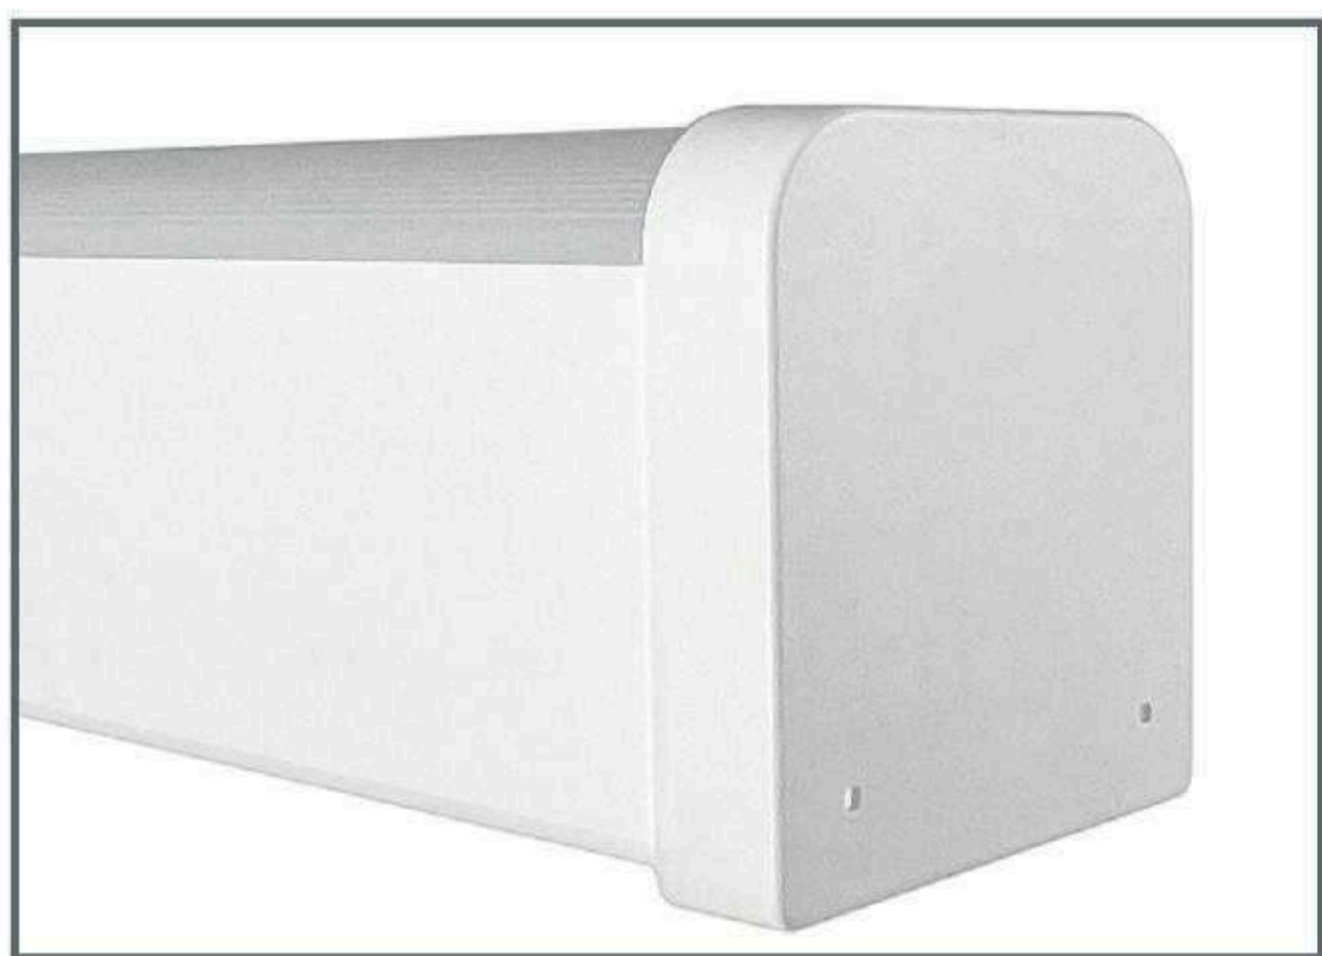

Tri-Proof Light

5863 Tri-Proof Light

OPTIONS: 120LM/W 140LM/W

CCT

- 3000K
- 4000K
- 6000K

25,000H

Ra>80

PF>0.7
PF>0.9

AC170-265V

IP54

Model	Code	Watt	Luminous Flux	Beam Angle	CRI	Size (mm)	Material
5863	SY-5863 -A-12-60W CCT	60W	7200LM	120°	>80	L1225*W58*H63mm	PC
	SY-5863 -A-12-70W CCT	70W	8400LM			L1225*W58*H63mm	
	SY-5863 -A-15-70W CCT	70W	8400LM			L1525*W58*H63mm	
	SY-5863 -A-15-80W CCT	80W	9600LM			L1525*W58*H63mm	
	SY-5863 -A-15-90W CCT	90W	10800LM			L1525*W58*H63mm