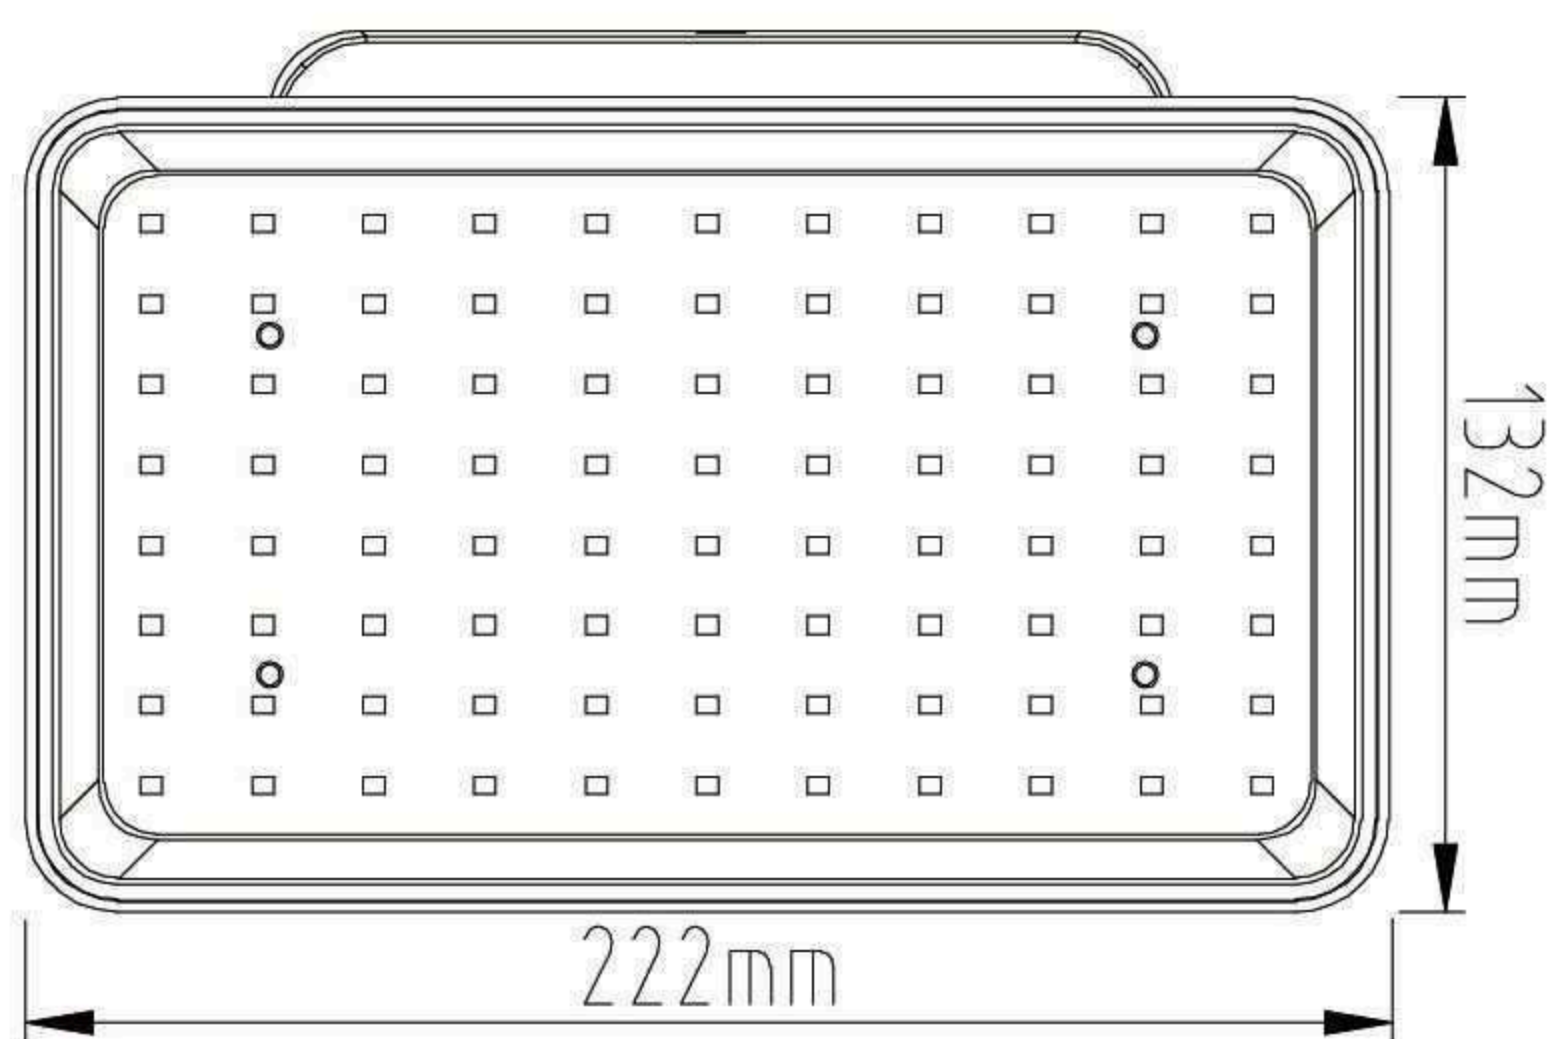

Model	Voltage	Watt	Luminous Flux	Type	Size (mm)	Material
WL-S08	100V-240V	20W	1800lm	WIFI/BLE	132x222x172	Aluminum+PC