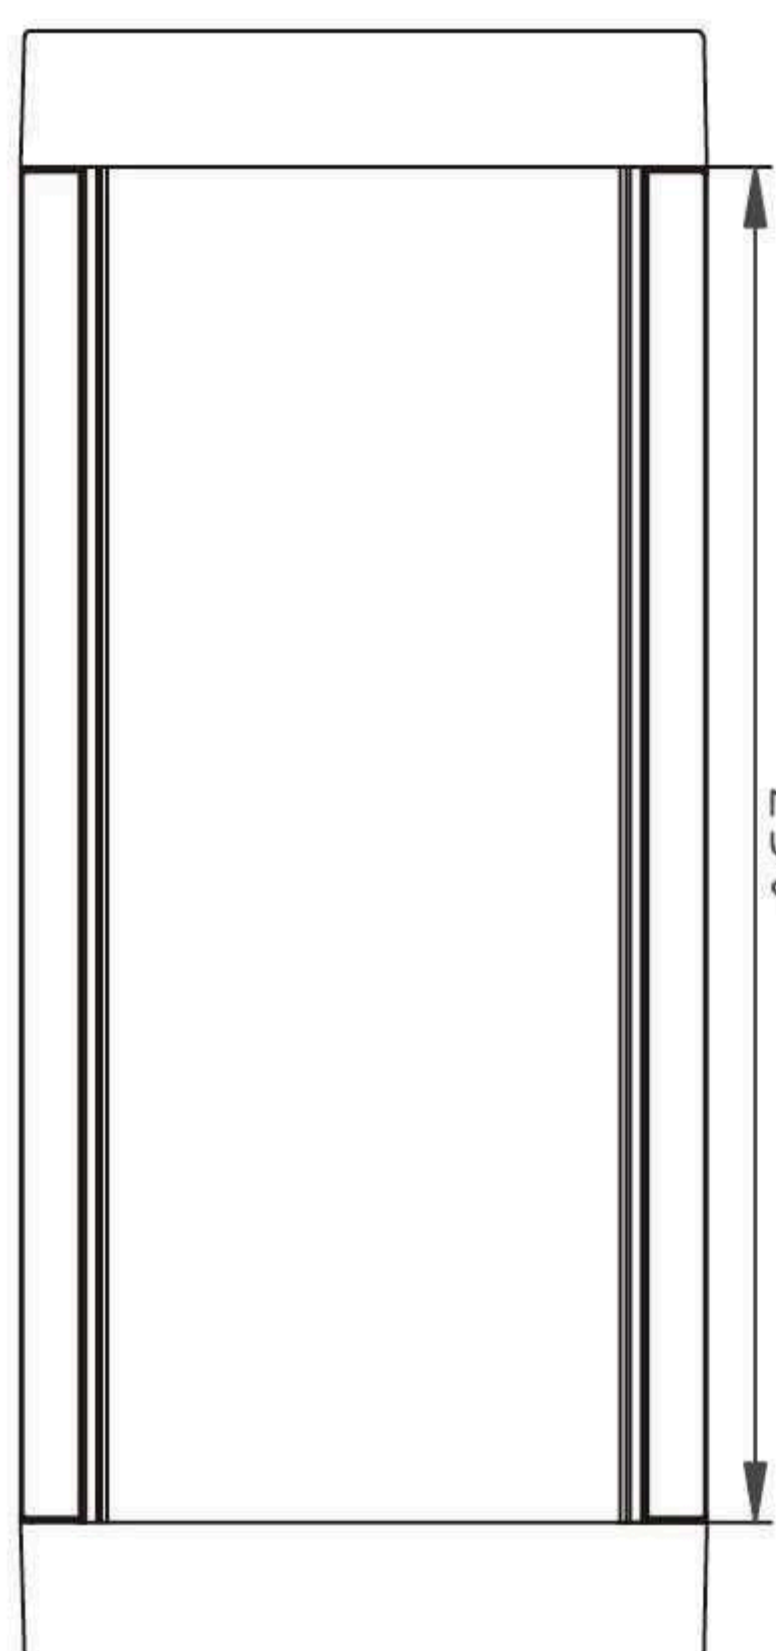

Model	Voltage	Watt	Luminous Flux	Type	Size (mm)	Material
WL-S02	100V-240V	20W	1200lm	WIFI/BLE	127x127x305	Aluminum+PC