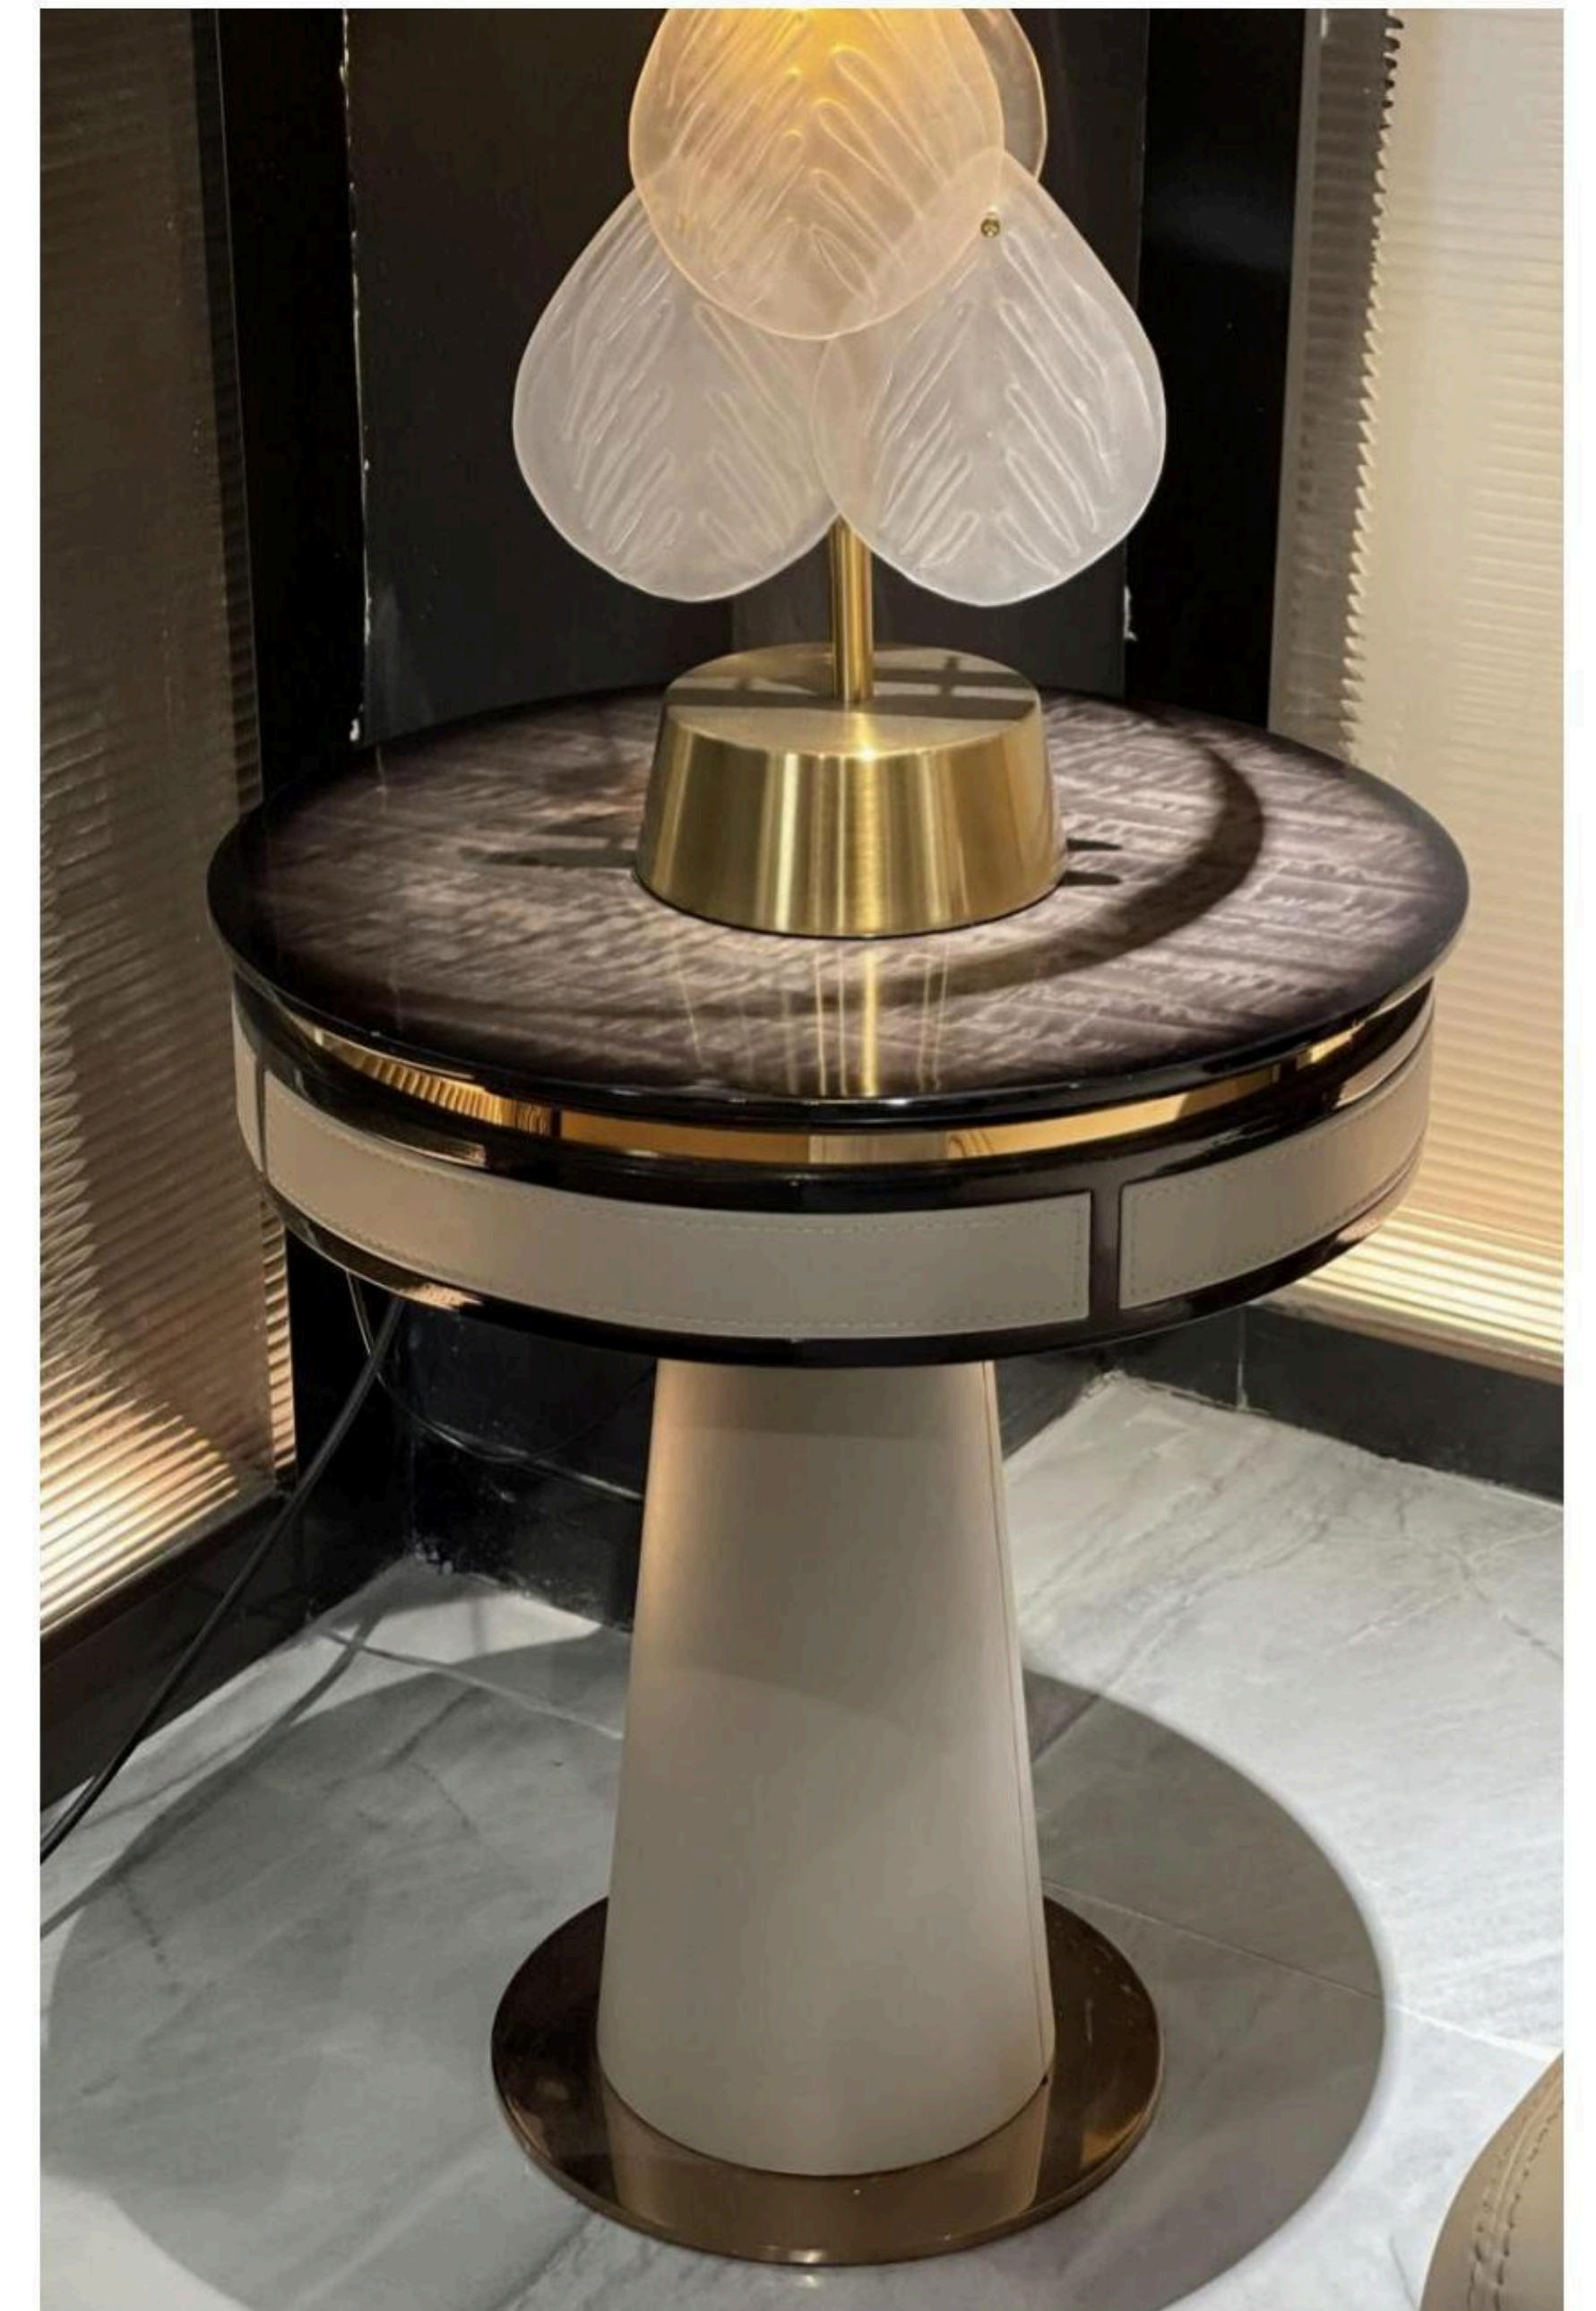

BUILDER SOLUTION US

RIKKASI

All of our products, continuing Bingley's process requirements, leather selection is extremely strict, wood from around the world: Nanmu, Beech, OAK and so on. In terms of Color matching to rich ivory white and brown ash-based Color Palette, with light beige and ivory for decoration.