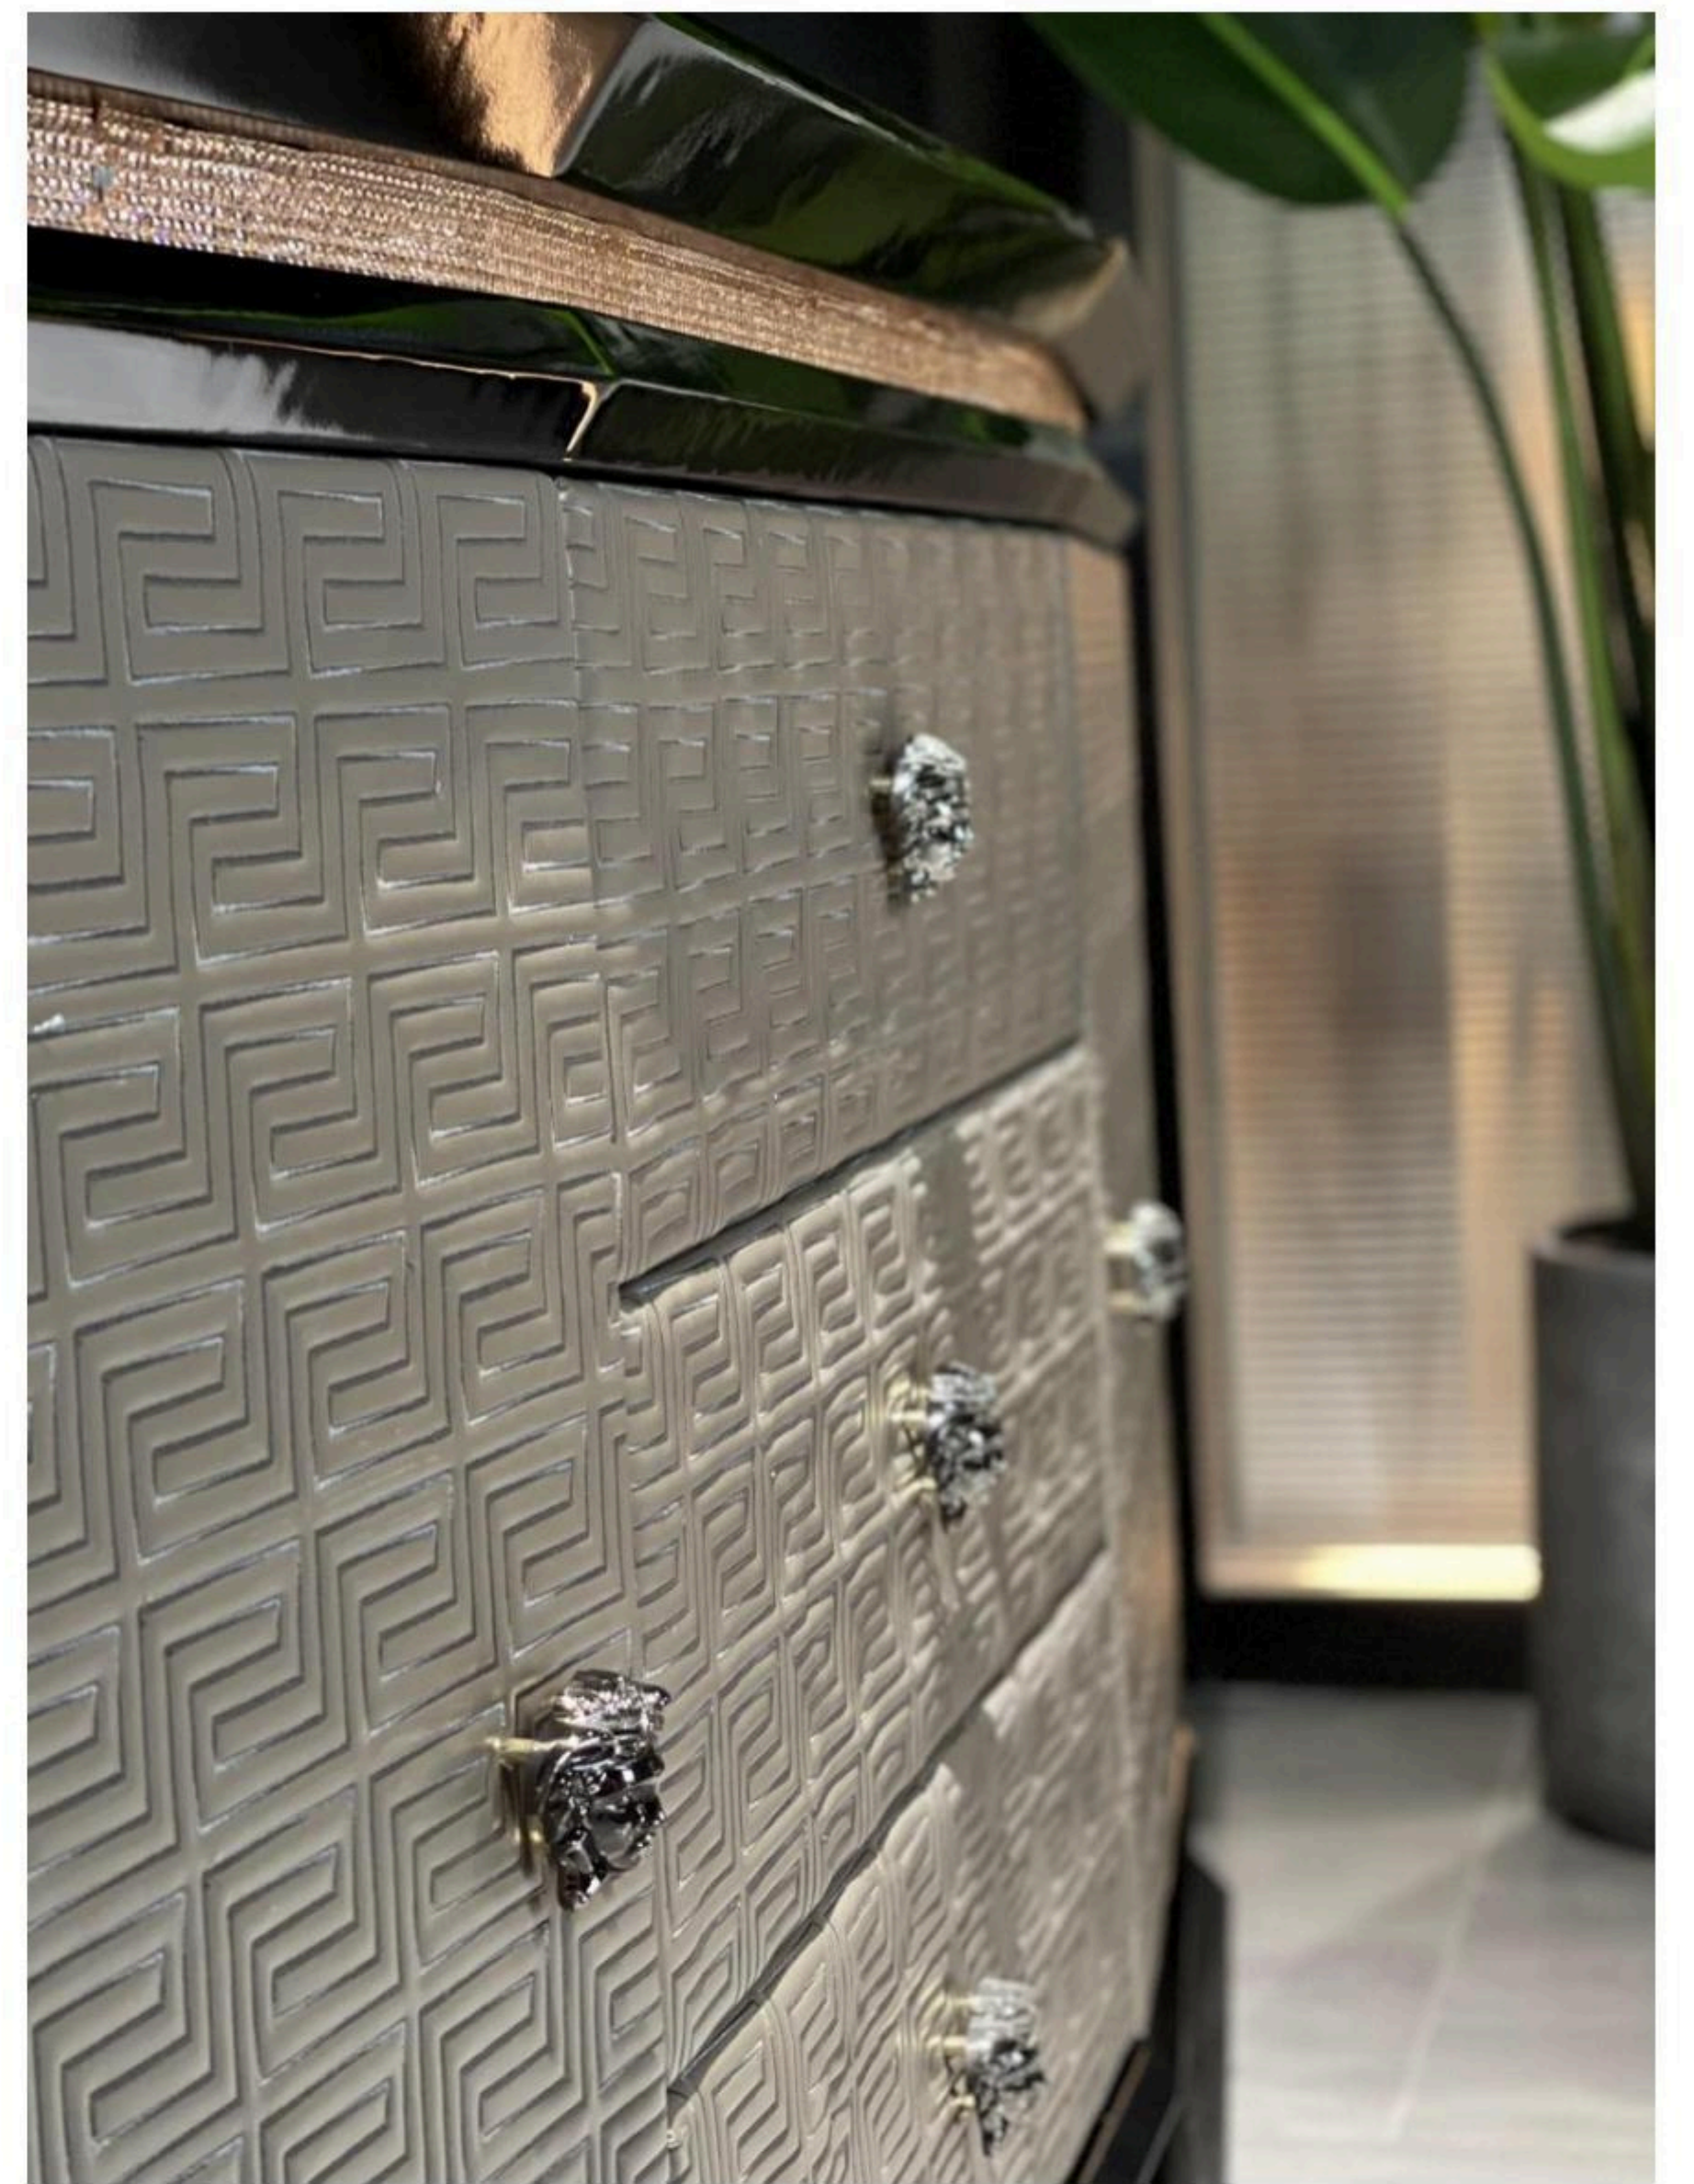

BUILDER SOLUTION US

RIKKASI