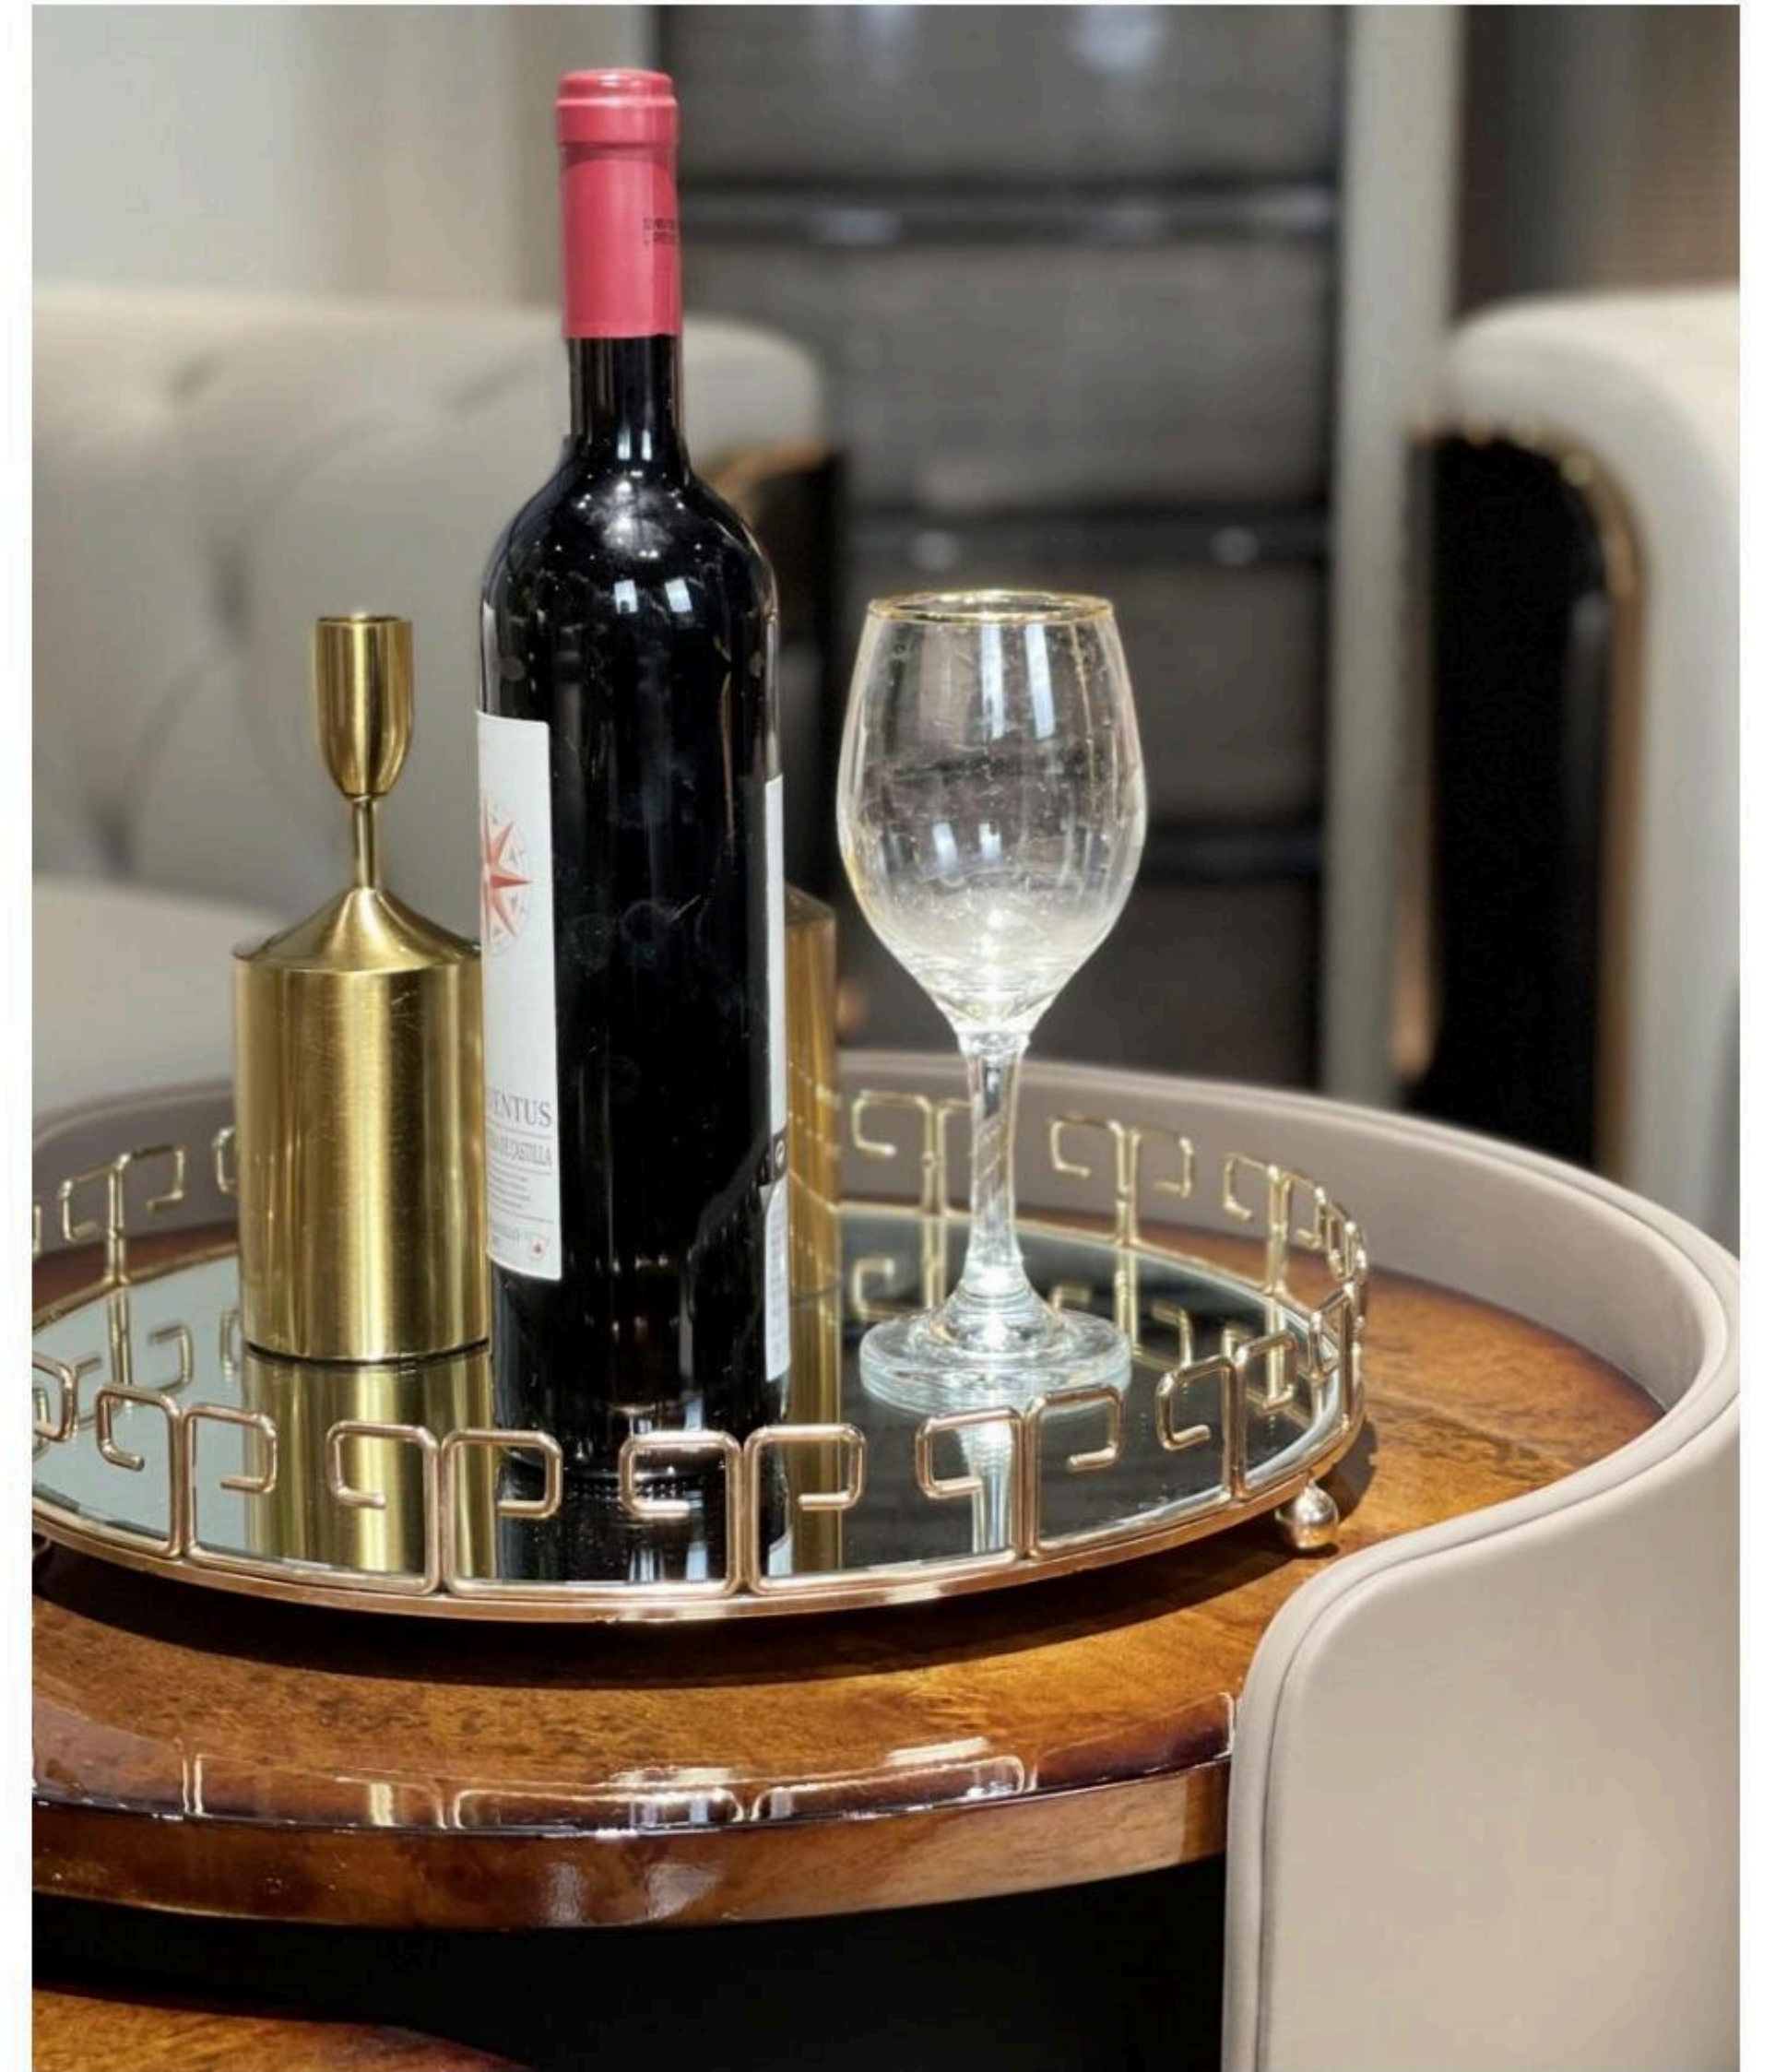

BUILDER SOLUTION US

RIKKASI