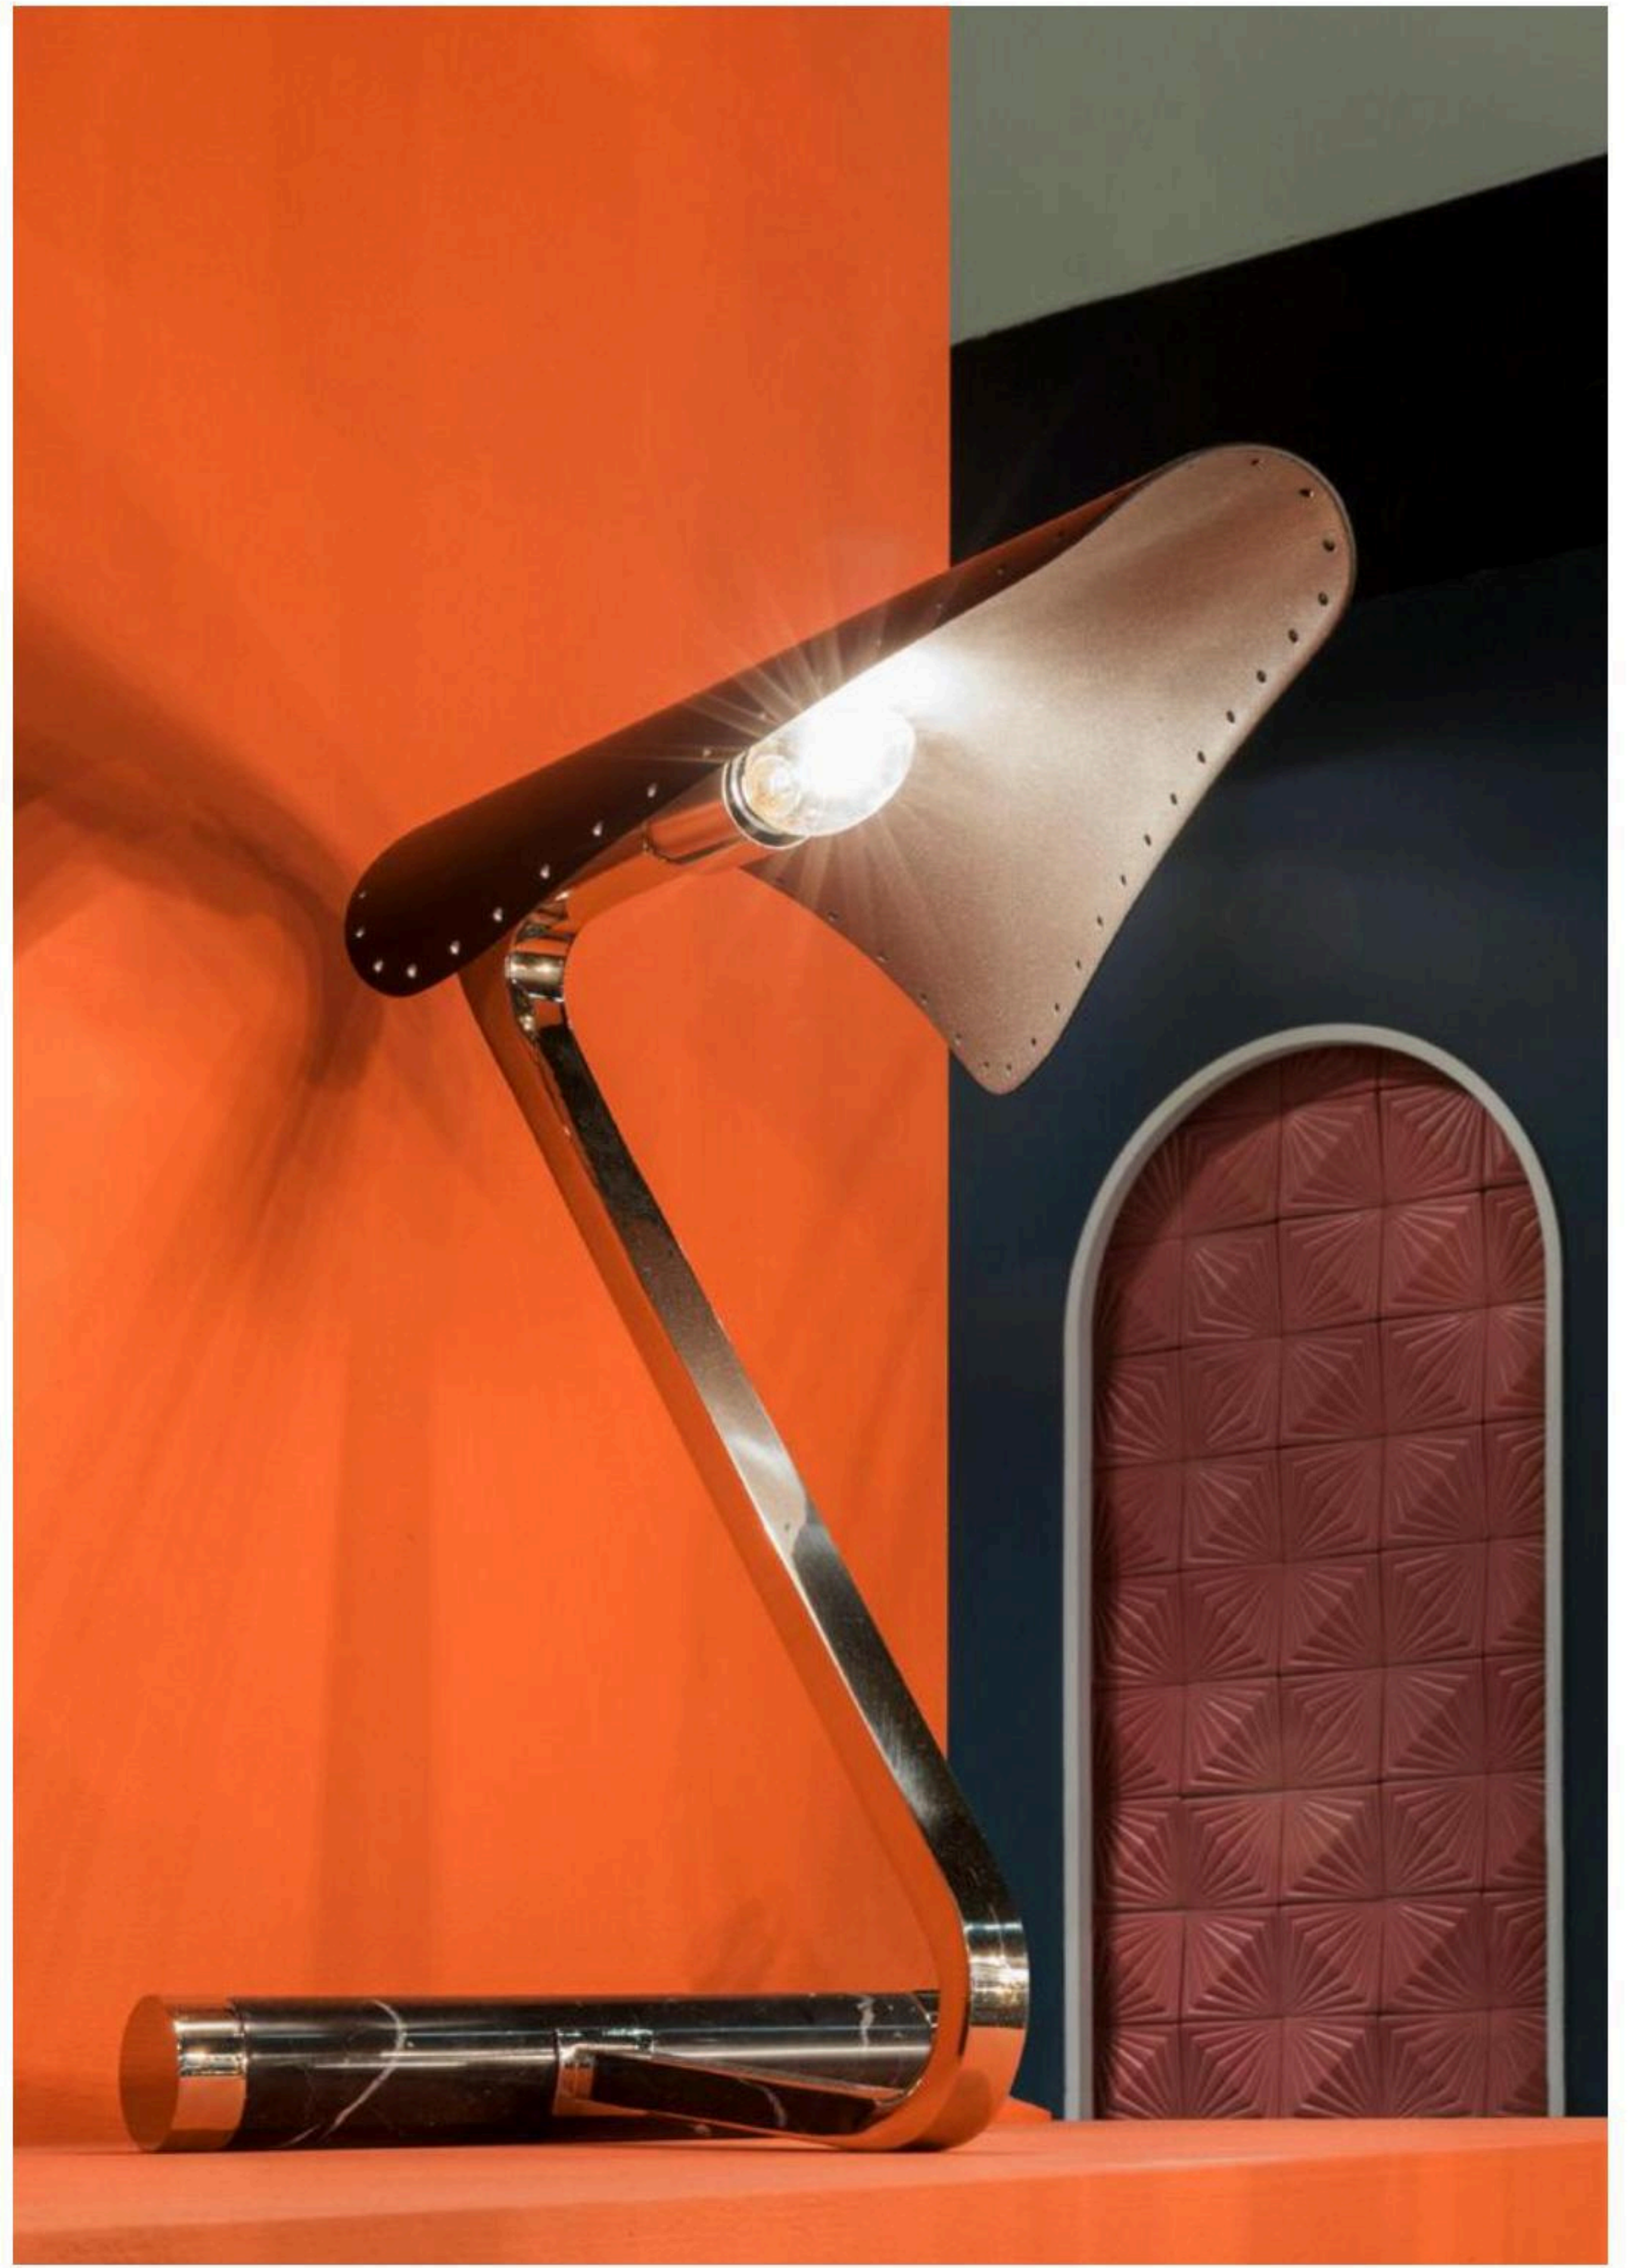

FIND A HOME TO STORE
THE BUSY HEART AND SOUL

BUILDER SOLUTION US

RIKKASI