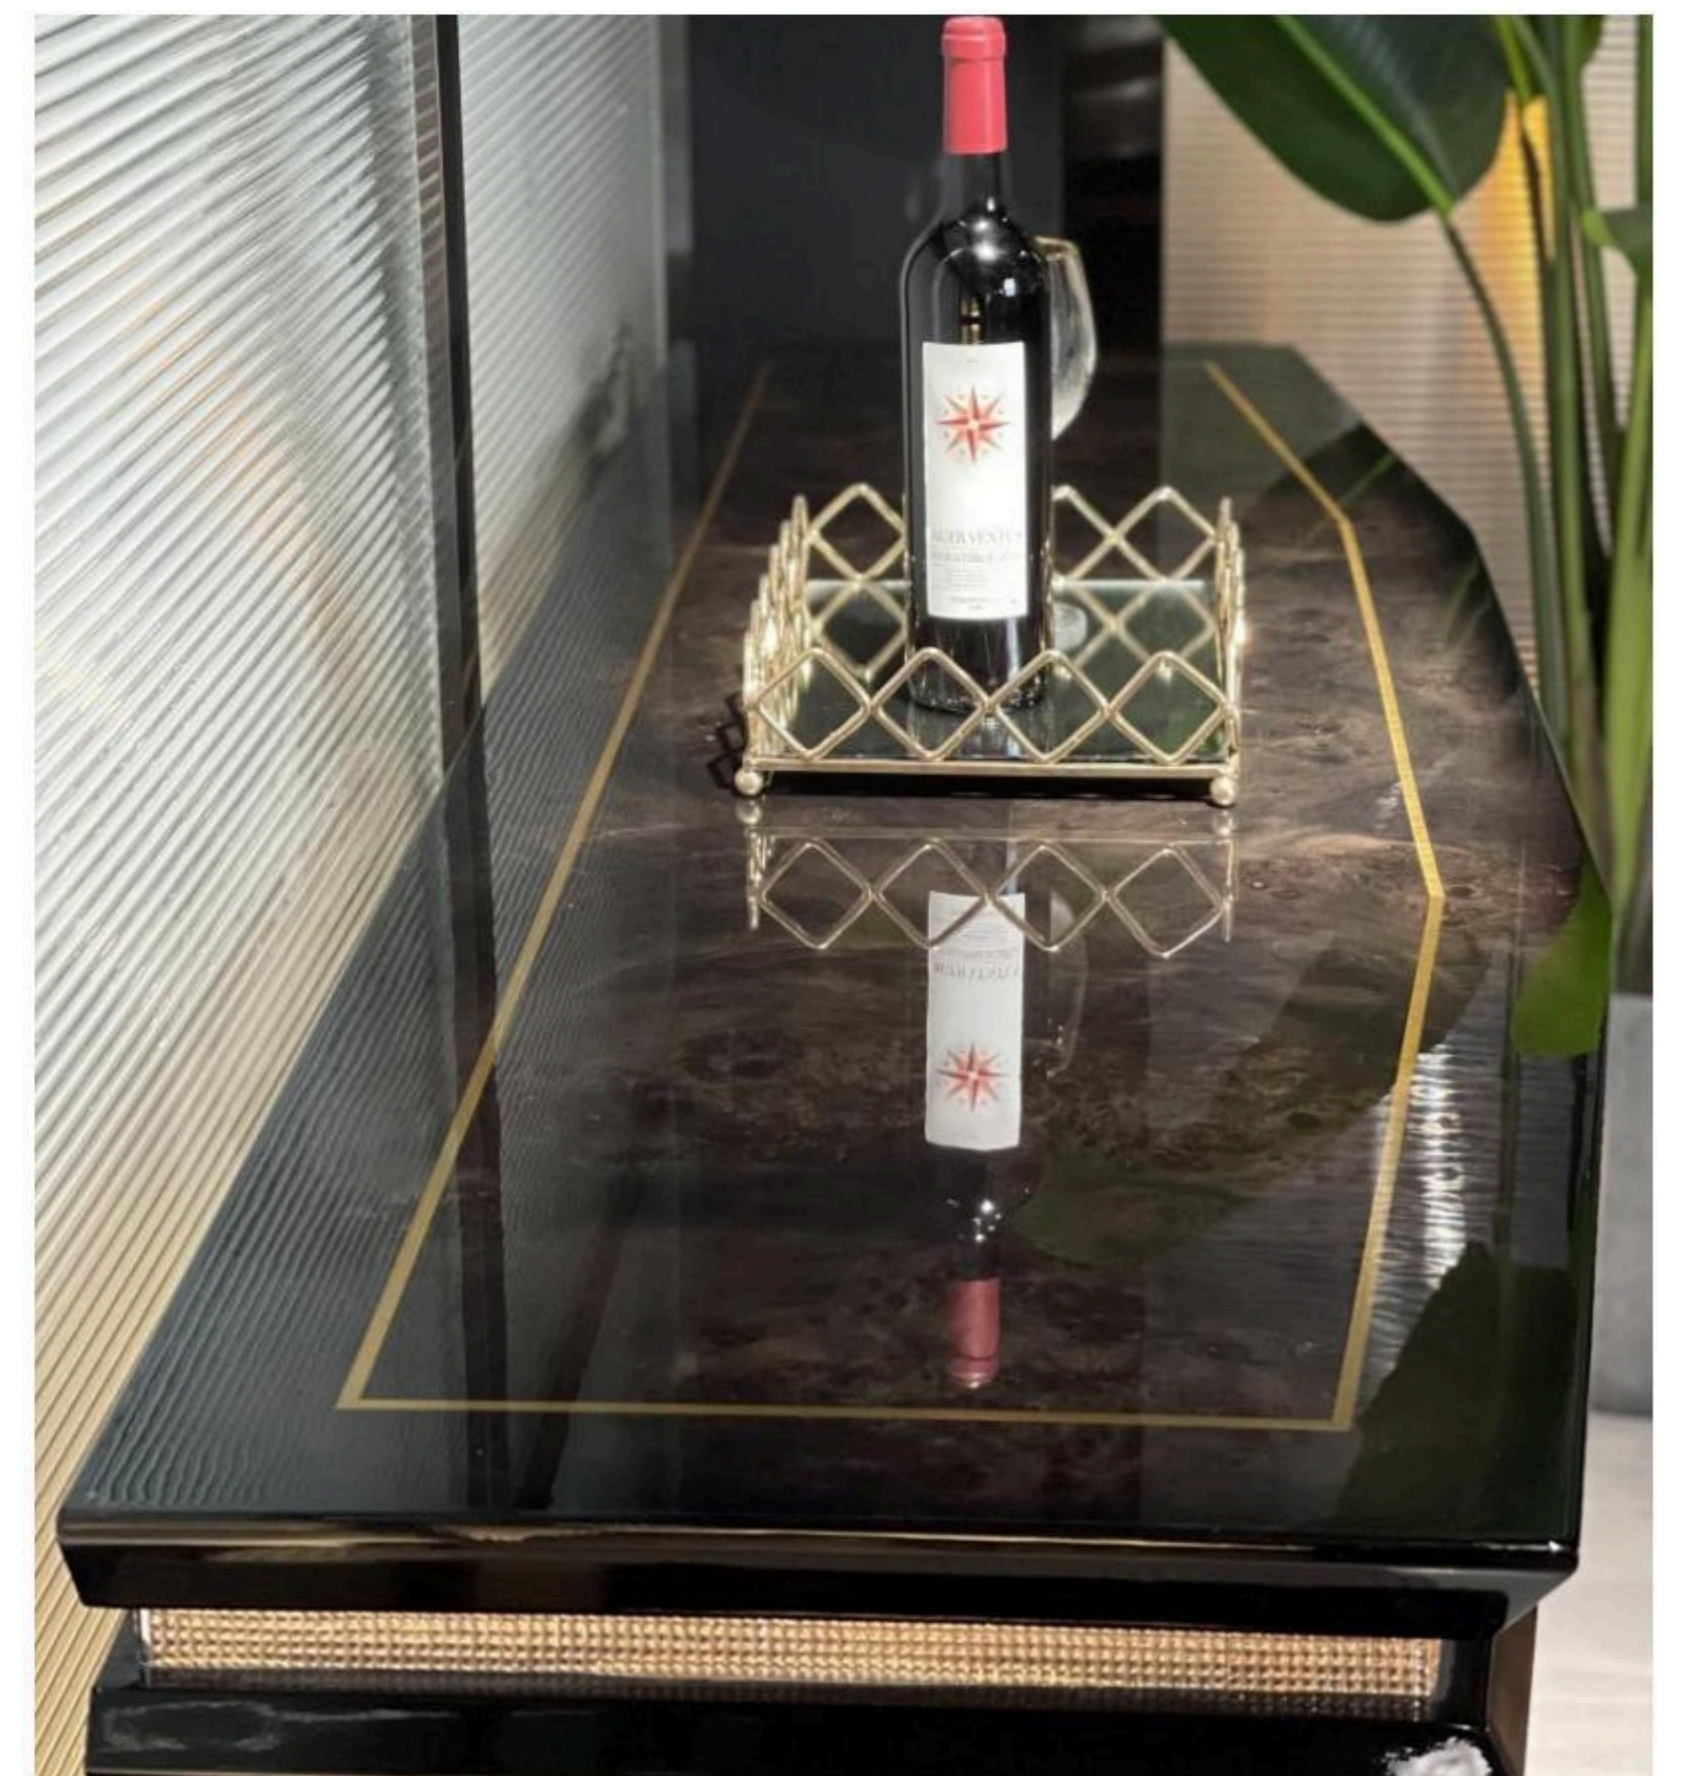

BUILDER SOLUTION US

RIKKASI