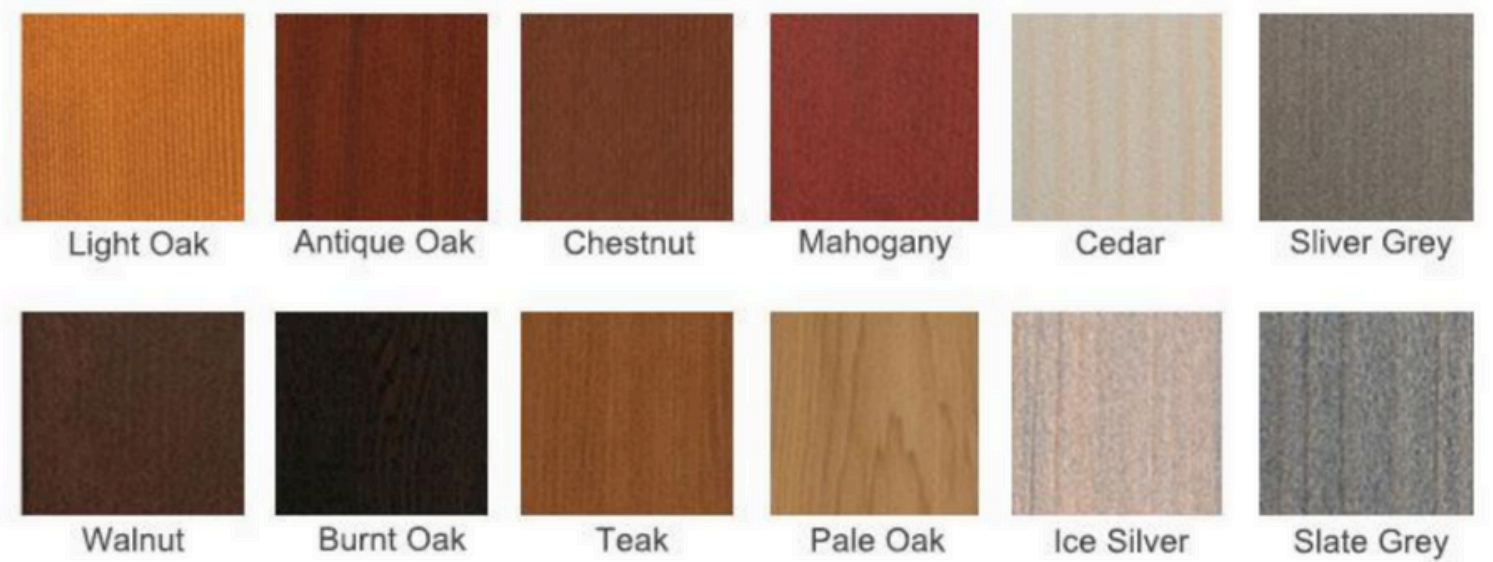

OEM&ODM