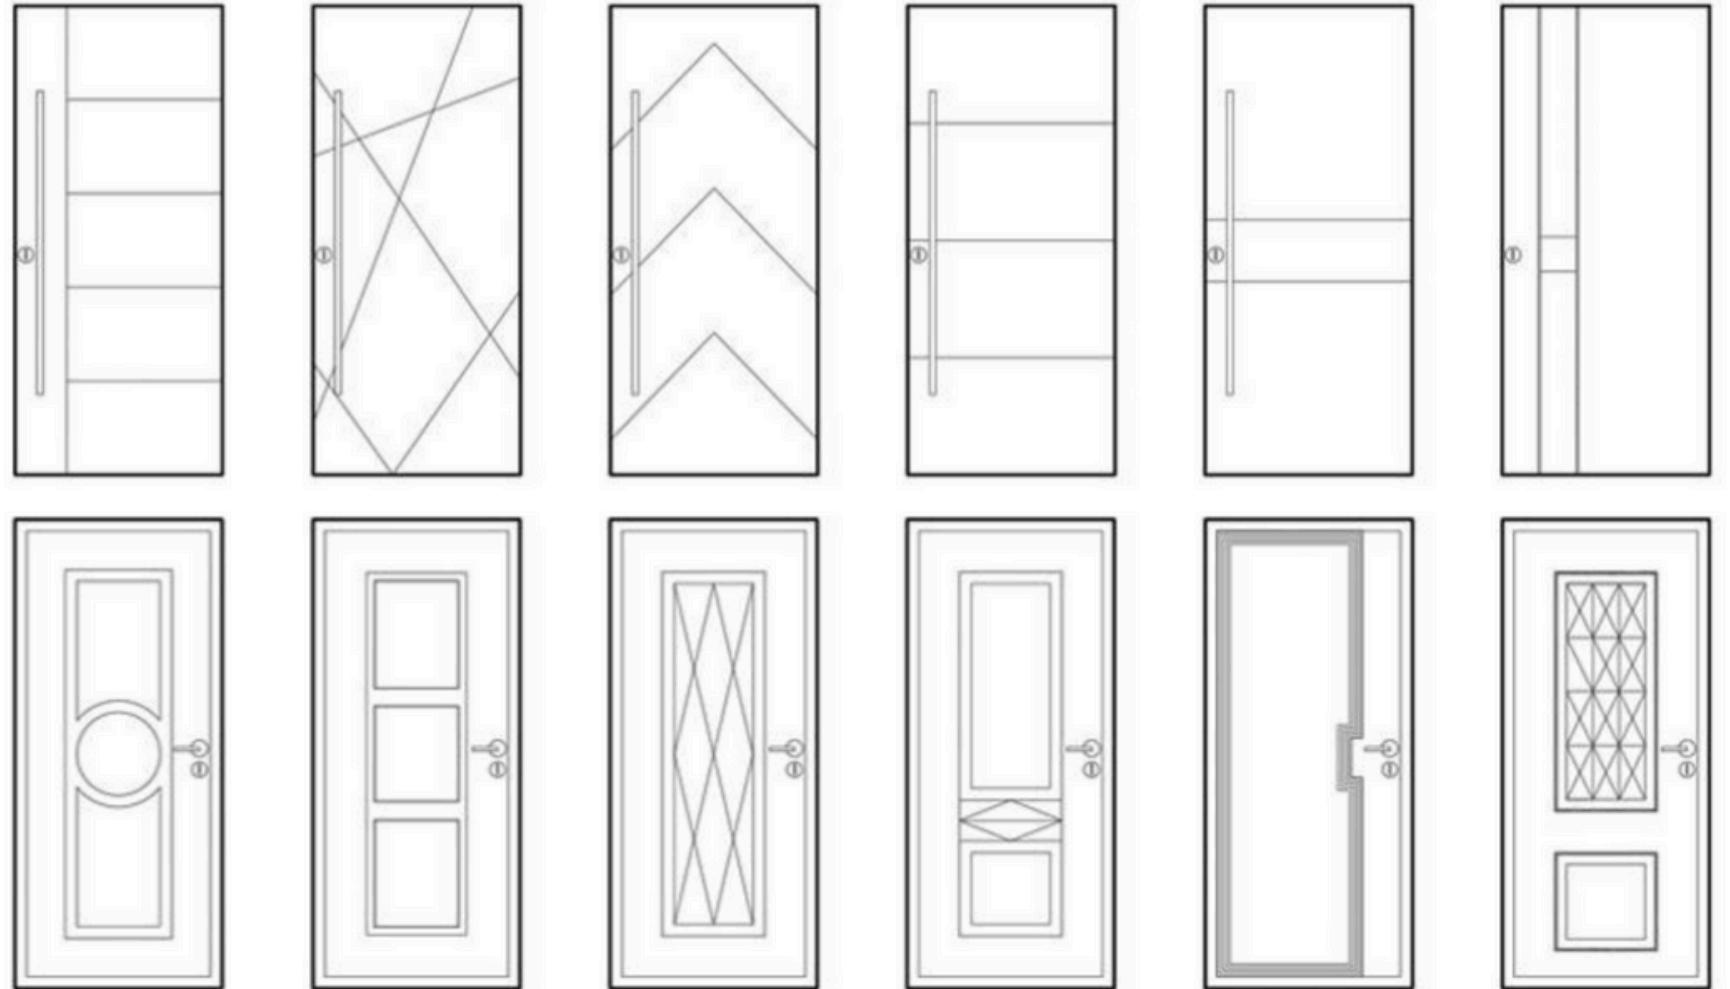

Builder Solution US

OEM&ODM

Interior door series

Wooden fire doors structure

Technical Data

	30~60min Wooden	90~120min Wooden		30~60min Steel	90~120min Steel
Thickness	50mm	55mm	Thickness	45mm	50mm
Max Width Single Door	1100mm	1100mm	Max Width Single Door	1220mm	1220mm
Max Height Door Leaf	3060mm	3060mm	Max Height Door Leaf	3000mm	3000mm
Fire-Rate Standard	UL10b & 10c, BS476-part : 22, BS-EN-1634-1&3		Standard	UL10b & 10c, BS476-part :22	
STC	36db~65db				
Sound-Rate Standard	ASTM-E90				

Functional customization

Can be customized according to customer's need

STRUCTURE SHOW

INTERIOR DOOR SERIES

IND-01

IND-02

IND-03

IND-04