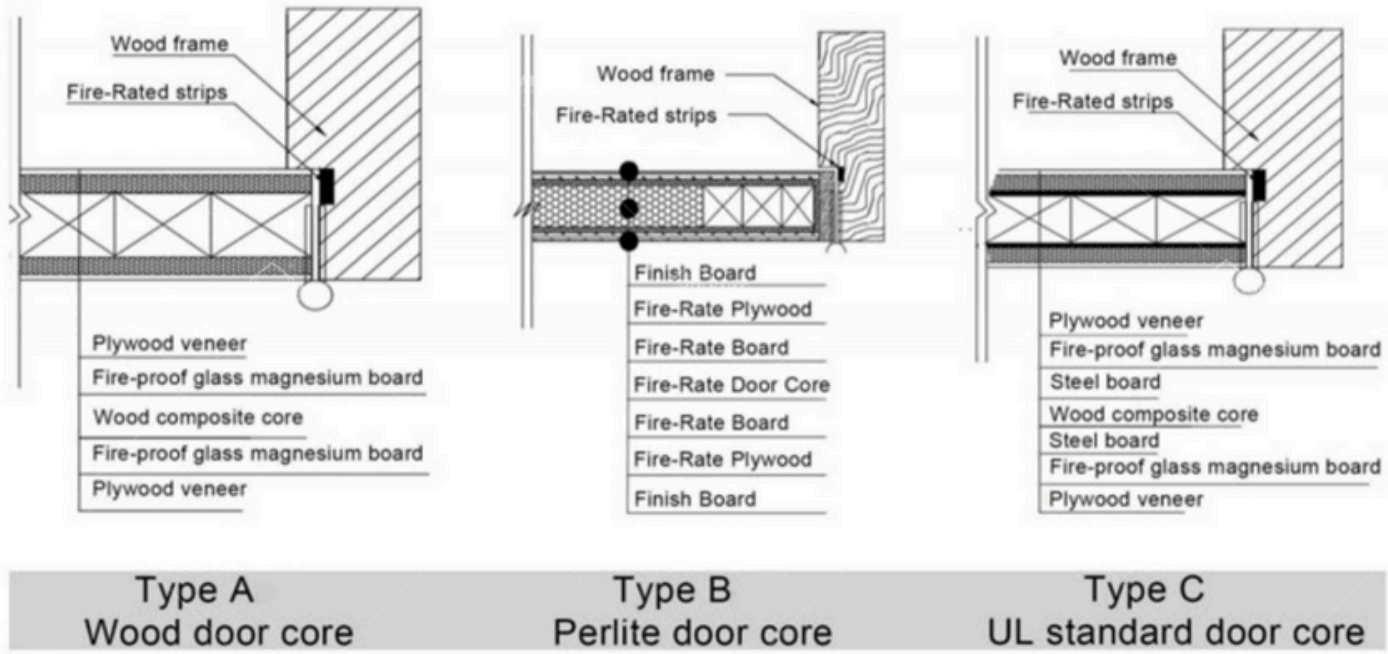

Builder Solution US

OEM&ODM

Interior door series

Wooden fire doors structure

Technical Data

	30~60min Wooden	90~120min Wooden		30~60min Steel	90~120min Steel
Thickness	50mm	55mm	Thickness	45mm	50mm
Max Width Single Door	1100mm	1100mm	Max Width Single Door	1220mm	1220mm
Max Height Door Leaf	3060mm	3060mm	Max Height Door Leaf	3000mm	3000mm
Fire-Rate Standard	UL10b & 10c, BS476-part : 22, BS-EN-1634-1&3		Standard	UL10b & 10c, BS476-part :22	
STC	36db~65db				
Sound-Rate Standard	ASTM-E90				

Functional customization

Can be customized according to customer's need

STRUCTURE SHOW

INTERIOR DOOR SERIES

IND-01

IND-02

IND-03

IND-04