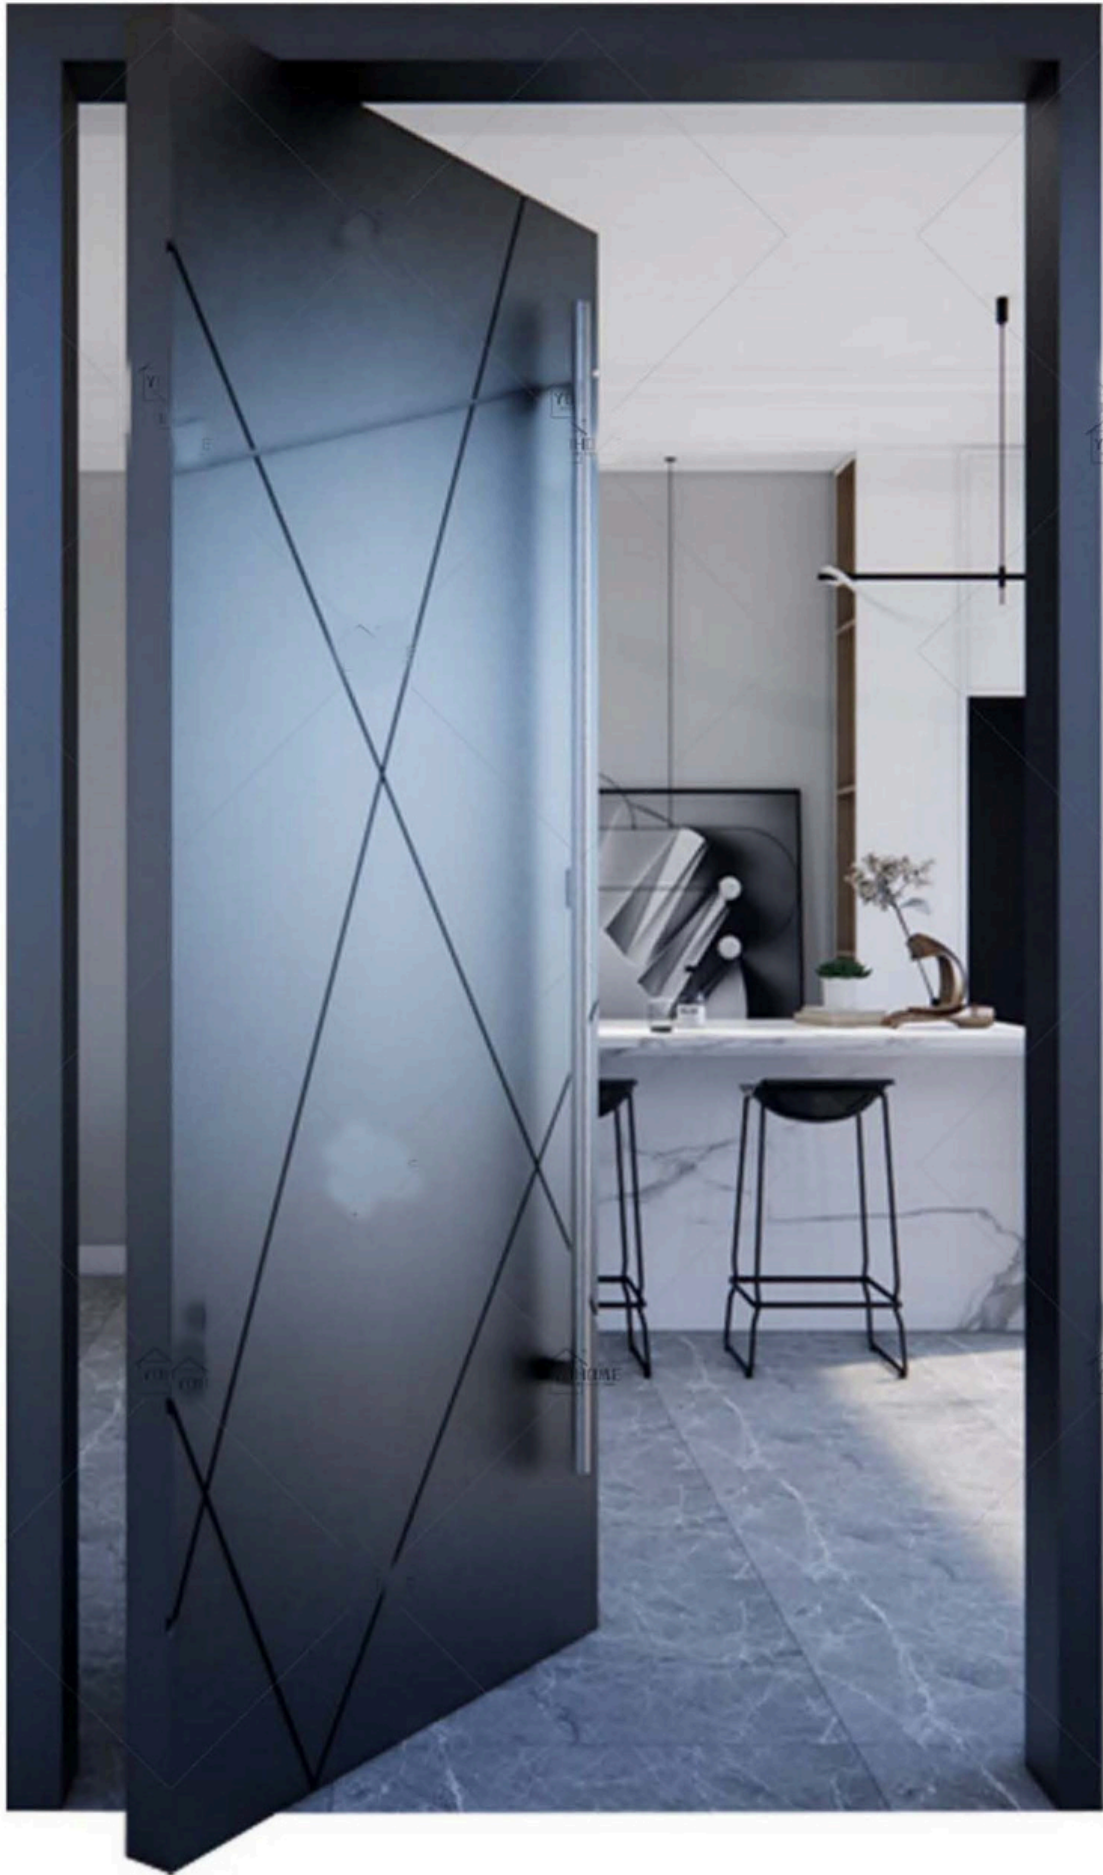

## OEM&ODM

**CAST ALUMINUM DOOR**

**WOODEN DOOR**

**STAINLESS STEEL DOOR**

**INTERIOR DOOR**

Type 1- Single door

Type 2- Single door with top fanlight

A B  
Type 3- One and half door

A  
Type 4- One and half door with top fanlight

Type 5- Single door with double fixed side light

Type 6- Single door with top fanlight and double fixed side light

**Functional customization**

Can be customized according to customer's need

**STRUCTURE SHOW**

SECURITY DOOR LOCK 8mm ALUMINUM PANEL ALUMINUM HONEYCOMB PANEL 8mm ALUMINUM PANEL DOOR CASE