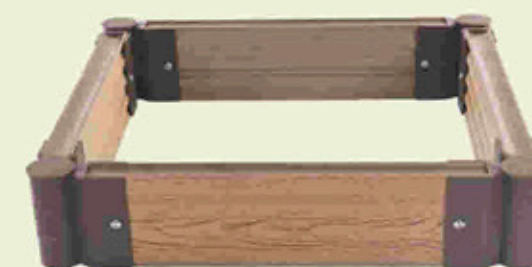

ZY-P-032 160x80mm

ZY-T-031 170x60mm

ZY-W-001 150x16mm

D.I.Y.BOX SYSTEM

- Advantages
- . Quick & Easy Installation
 - . Environmentally Friendly
 - . Easy & Lower Maintenance
 - . Any shape as you want, Planter, sandbox

Standard Size:

- ZYH-45
45x45x14cm
- ZYH-60
60x60x14cm
- ZYH-90
90x90x14cm
- ZYH-120
120x120x14cm

ZYH-004

ZYH-005

ZYH-006

ZYH-002

ZYH-003

ZYH-007