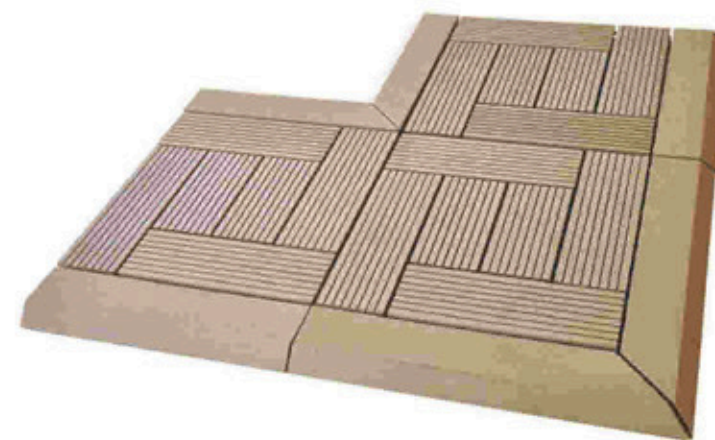

ZY-T-013A
500x500x22mm

ZY-S-001
300x300x25MM

ZY-S-002
300x300x20MM

ZY-S-003
300x300x20MM

ZY-S-004
300x300x20MM

ZY-S-005
300x300x20MM

ZY-S-006
300x300x20MM

ZY-S-007
300x300x20MM

ZY-G-008
300x300x30MM

Tile Trims

Three types of fascias: Straight, Outward and Inward are available in matching colors to perfectly finish your Bammax®. All fascias come with a ready to install base pre-fixed with stainless steel screws.

Short Fascia

Long Fascia

Side Fascia

WPC Pattern Available

Wall Panel/Cladding Series

Bammax® WPC with wood texture surface,high quality,and low-maintaince expense,also it is water-proof,corrosion proof ,and not easy to dehisce,in perfect harmony with your house,giving beauty to your lovely house.