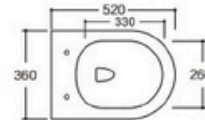

P-trap: 180mm

YJ-2280

Wall-hung Toilet

Flushing system: Tronado quiet

Size: 520x360x360mm

P-trap: 180mm

YJ-2281

Wall-hung Toilet

Flushing system: Tornado quiet

Size: 520x360x360mm

P-trap: 180mm

YJ-2302

Wall-hung Toilet

Flushing system: Rimless

Size: 520x350x360mm

P-trap: 180mm