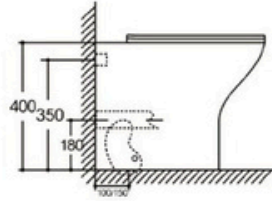

S-trap: 100/250mm

P-trap: 180mm

YJ-635

Two Piece Toilet

Flushing system: Washdown

Size: 665x370x850mm

P-trap: 180mm

YJ-637

Two Piece Toilet

Flushing system: Rimless

Size: 680x370x800mm

P-trap: 180mm

YJ-638

Two Piece Toilet
Flushing system: Rimless
Size: 610x370x845mm
P-trap: 180mm

YJ-639

Two Piece Toilet
Flushing system: Rimless
Size: 620x385x820mm
P-trap: 180mm

YJ-3302

Floor standing Toilet
Flushing system: Rimless
Size: 540x360x400mm
P-trap: 180mm

YJ-2000

Wall-hung Toilet
Flushing system: Rimless
Size: 570x360x360mm
P-trap: 180mm

YJ-2001

Wall-hung Toilet

Flushing system: Rimless