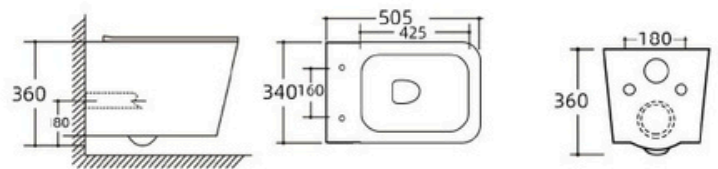

YJ-2390

Wall-hung Toilet

Flushing system: Rimless

Size: 505x340x360mm

P-trap: 180mm