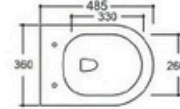

Wall-hung Toilet

Flushing system: Rimless

Size: 540x360x350mm

P-trap: 180mm

YJ-2390

Wall-hung Toilet

Flushing system: Rimless

Size: 505x340x360mm

P-trap: 180mm

YJ-2480

Wall-hung Toilet

Flushing system:Tronado quiet

Size: 485x360x360mm

P-trap:180mm

YJ-2481

Wall-hung Toilet

Flushing system:Tornado quiet

Size: 480x360x360mm

P-trap:180mm

YJ-2391

Wall-hung Toilet Flushing system:Rimless
 Size: 485x360x365mm

YJ-2392

Wall-hung Toilet Flushing system:Rimless
 Size: 485x360x365mm

YJ-2393

Wall-hung Toilet Flushing system:Washdown
 Size: 555x360x395mm

YJ-2394

Wall-hung Toilet Flushing system:Washdown
 Size: 575x360x365mm

YJ-2395

Wall-hung Toilet Flushing system:Washdown
Size: 570x360x365mm

YJ-2396