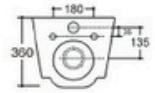

P-trap: 180mm

YJ-2280

Wall-hung Toilet

Flushing system: Tronado quiet

Size: 520x360x360mm

P-trap: 180mm

YJ-2281

Wall-hung Toilet