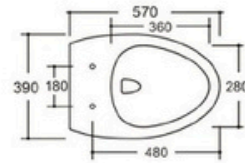

Two Piece Toilet

Flushing system: Rimless

Size: 680x370x800mm

P-trap: 180mm

YJ-638

Two Piece Toilet
Flushing system: Rimless
Size: 610x370x845mm
P-trap: 180mm

YJ-639

Two Piece Toilet
Flushing system: Rimless
Size: 620x385x820mm
P-trap: 180mm

YJ-3302

Floor standing Toilet
Flushing system: Rimless
Size: 540x360x400mm
P-trap: 180mm

YJ-2000

Wall-hung Toilet
Flushing system: Rimless
Size: 570x360x360mm
P-trap: 180mm

YJ-2001

Wall-hung Toilet

Flushing system: Rimless

Size: 570x390x370mm

P-trap: 180mm

YJ-2003

Wall-hung Toilet

Flushing system: Rimless

Size: 570x355x350mm

P-trap: 180mm

YJ-2004