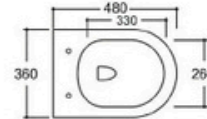

Wall-hung Toilet

Flushing system: Rimless

Size: 540x360x350mm

P-trap: 180mm

YJ-2390

Wall-hung Toilet

Flushing system: Rimless

Size: 505x340x360mm

P-trap: 180mm

YJ-2480

Wall-hung Toilet

Flushing system:Tronado quiet

Size: 485x360x360mm

P-trap:180mm

YJ-2481

Wall-hung Toilet

Flushing system:Tornado quiet

Size: 480x360x360mm

P-trap:180mm

YJ-2391

Wall-hung Toilet Flushing system:Rimless
 Size: 485x360x365mm

YJ-2392

Wall-hung Toilet Flushing system:Rimless
 Size: 485x360x365mm

YJ-2393