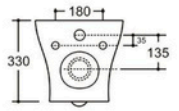

Flushing system: Tornado quiet

Size: 520x360x360mm

P-trap: 180mm

YJ-2302

Wall-hung Toilet

Flushing system: Rimless

Size: 520x350x360mm

P-trap: 180mm

YJ-2311

Wall-hung Toilet

Flushing system: Rimless

Size: 495x355x350mm

P-trap: 180mm

YJ-2313

Wall-hung Toilet

Flushing system: Rimless