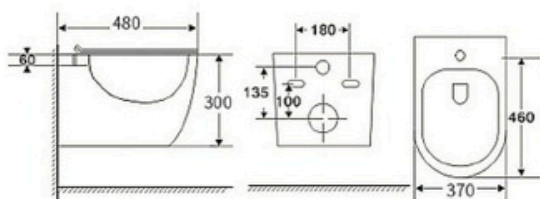

Wall-hung Toilet Flushing system:Rimless
Size: 555x360x365mm

YJ-2400

Wall-hung Toilet Flushing system:Rimless
Size: 555x360x365mm

YJ-2401

Wall-hung Toilet Flushing system:Double hole eddy
Size: 535x365x365mm

YJ-2402

Wall-hung Toilet Flushing system:Rimless
Size: 570x390x365mm

YJ-2403

Wall-hung Toilet Flushing system:Rimless
 Size: 555x360x365mm

YJ-2404

Wall-hung Toilet Flushing system:One hole eddy
 Size: 535x360x365mm

YJ-1380F

Wall-hung Bidet Fixing to qall with back
 Size: 480x370x300mm

YJ-1381F

Wall-hung Bidet Fixing to qall with back
 Size: 480x370x300mm

YJ-1382F

Wall-hung Bidet Fixing to qall with back
Size: 480x360x300mm