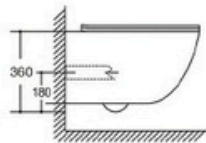

Wall-hung Toilet

Flushing system: Rimless

Size: 540x370x360mm

P-trap: 180mm

YJ-2005

Wall-hung Toilet

Flushing system: Rimless

Size: 520x370x360mm

P-trap: 180mm

YJ-2280

Wall-hung Toilet

Flushing system: Tronado quiet

Size: 520x360x360mm

P-trap: 180mm

YJ-2281

Wall-hung Toilet

Flushing system: Tornado quiet

Size: 520x360x360mm

P-trap: 180mm

YJ-2302

Wall-hung Toilet

Flushing system: Rimless

Size: 520x350x360mm

P-trap: 180mm

YJ-2311

Wall-hung Toilet

Flushing system: Rimless

Size: 495x355x350mm

P-trap: 180mm

YJ-2313

Wall-hung Toilet

Flushing system: Rimless