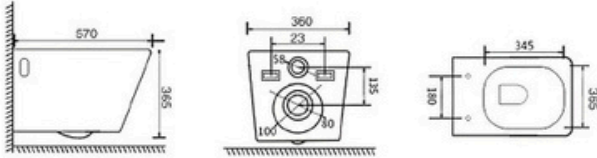

Flushing system:Tornado quiet

Size: 480x360x360mm

P-trap:180mm

YJ-2391

Wall-hung Toilet Flushing system:Rimless
 Size: 485x360x365mm

YJ-2392

Wall-hung Toilet Flushing system:Rimless
 Size: 485x360x365mm

YJ-2393

Wall-hung Toilet Flushing system:Washdown
 Size: 555x360x395mm

YJ-2394

Wall-hung Toilet Flushing system:Washdown
 Size: 575x360x365mm

YJ-2395

Wall-hung Toilet Flushing system:Washdown
Size: 570x360x365mm

YJ-2396

Wall-hung Toilet Flushing system:Rimless
Size: 520x360x365mm

YJ-2397

Wall-hung Toilet Flushing system:Rimless
Size: 540x360x365mm

YJ-2398

Wall-hung Toilet Flushing system:Rimless
Size: 535x360x365mm

YJ-2399(open piping)