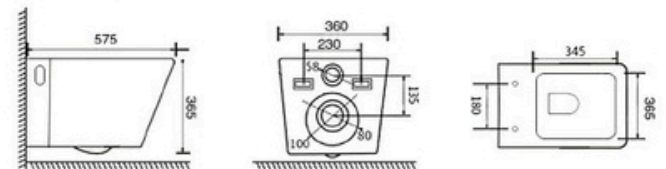

Flushing system:Tornado quiet

Size: 480x360x360mm

P-trap:180mm

YJ-2391

Wall-hung Toilet Flushing system:Rimless
 Size: 485x360x365mm

YJ-2392

Wall-hung Toilet Flushing system:Rimless
 Size: 485x360x365mm

YJ-2393

Wall-hung Toilet Flushing system:Washdown
 Size: 555x360x395mm

YJ-2394

Wall-hung Toilet Flushing system:Washdown
 Size: 575x360x365mm

YJ-2395

Wall-hung Toilet Flushing system:Washdown
Size: 570x360x365mm

YJ-2396