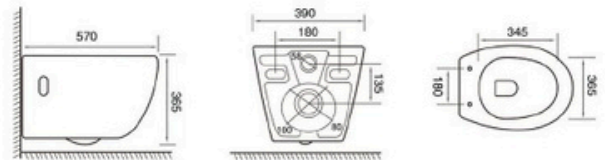

Wall-hung Toilet Flushing system:Rimless
Size: 520x360x365mm

YJ-2397

Wall-hung Toilet Flushing system:Rimless
Size: 540x360x365mm

YJ-2398

Wall-hung Toilet Flushing system:Rimless
Size: 535x360x365mm

YJ-2399(open piping)

Wall-hung Toilet Flushing system:Rimless
Size: 555x360x365mm

YJ-2400

Wall-hung Toilet Flushing system:Rimless
Size: 555x360x365mm

YJ-2401

Wall-hung Toilet Flushing system:Double hole eddy
Size: 535x365x365mm

YJ-2402

Wall-hung Toilet Flushing system:Rimless
Size: 570x390x365mm

YJ-2403

Wall-hung Toilet Flushing system:Rimless
 Size: 555x360x365mm

YJ-2404

Wall-hung Toilet Flushing system:One hole eddy
 Size: 535x360x365mm

YJ-1380F

Wall-hung Bidet Fixing to qall with back
 Size: 480x370x300mm

YJ-1381F

Wall-hung Bidet Fixing to qall with back
 Size: 480x370x300mm

YJ-1382F

Wall-hung Bidet Fixing to qall with back
Size: 480x360x300mm