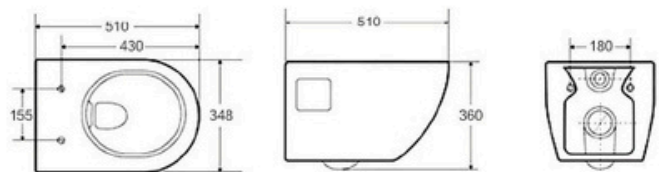

Size: 495x360x340mm

P-trap: 180mm

YJ-2319

Wall-hung Toilet

Flushing system: Rimless

Size: 490x340x360mm

P-trap: 180mm

YJ-2353

Wall-hung Toilet

Flushing system: Rimless

Size: 535x360x360mm

P-trap: 180mm

YJ-2382

Wall-hung Toilet

Flushing system: Rimless

Size: 510x348x360mm

P-trap: 180mm

YJ-2383

Wall-hung Toilet

Flushing system: Three hole eddy

Size: 510x365x345mm

P-trap: 180mm

YJ-2384

Wall-hung Toilet

Flushing system: One hole eddy

Size: 480x360x350mm

P-trap: 180mm

YJ-2385

Wall-hung Toilet

Flushing system: One hole eddy

Size: 530x360x350mm

P-trap: 180mm