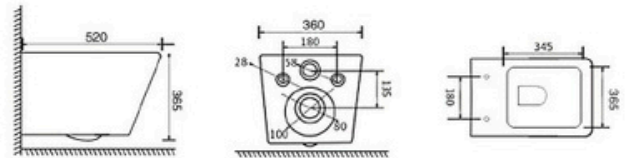

Flushing system:Tornado quiet

Size: 480x360x360mm

P-trap:180mm

YJ-2391

Wall-hung Toilet Flushing system:Rimless
 Size: 485x360x365mm

YJ-2392

Wall-hung Toilet Flushing system:Rimless
 Size: 485x360x365mm

YJ-2393

Wall-hung Toilet Flushing system:Washdown
 Size: 555x360x395mm

YJ-2394

Wall-hung Toilet Flushing system:Washdown
 Size: 575x360x365mm

YJ-2395

Wall-hung Toilet Flushing system:Washdown
Size: 570x360x365mm

YJ-2396

Wall-hung Toilet Flushing system:Rimless
Size: 520x360x365mm

YJ-2397

Wall-hung Toilet Flushing system:Rimless
Size: 540x360x365mm

YJ-2398

Wall-hung Toilet Flushing system:Rimless
Size: 535x360x365mm

YJ-2399(open piping)