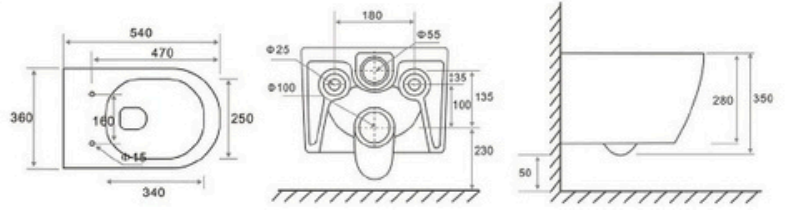

Size: 490x360x340mm

P-trap: 180mm

YJ-2388

Wall-hung Toilet

Flushing system: One hole eddy

Size: 530x360x350mm

P-trap: 180mm

YJ-2389

Wall-hung Toilet

Flushing system: Rimless

Size: 540x360x350mm

P-trap: 180mm

YJ-2390

Wall-hung Toilet

Flushing system: Rimless

Size: 505x340x360mm