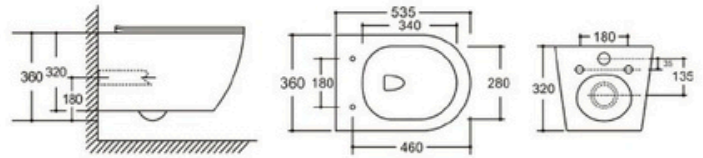

Size: 495x360x340mm

P-trap: 180mm

YJ-2319

Wall-hung Toilet

Flushing system: Rimless

Size: 490x340x360mm

P-trap: 180mm

YJ-2353

Wall-hung Toilet

Flushing system: Rimless

Size: 535x360x360mm

P-trap: 180mm

YJ-2382

Wall-hung Toilet

Flushing system: Rimless

Size: 510x348x360mm