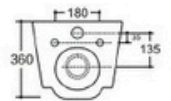

YJ-2281

Wall-hung Toilet

Flushing system: Tornado quiet

Size: 520x360x360mm

P-trap: 180mm