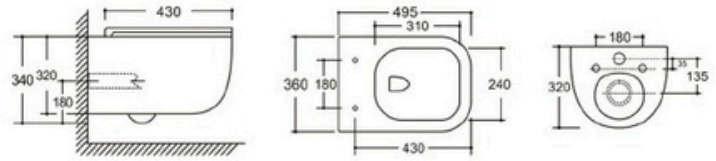

YJ-2311

Wall-hung Toilet

Flushing system: Rimless

Size: 495x355x350mm

P-trap: 180mm

YJ-2313

Wall-hung Toilet

Flushing system: Rimless

Size: 495x360x340mm

P-trap: 180mm

YJ-2319

Wall-hung Toilet

Flushing system: Rimless

Size: 490x340x360mm

P-trap: 180mm

YJ-2353