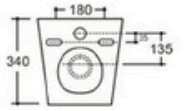

Two Piece Toilet

Flushing system: Rimless

Size: 680x370x800mm

P-trap: 180mm

YJ-638

Two Piece Toilet
Flushing system: Rimless
Size: 610x370x845mm
P-trap: 180mm

YJ-639

Two Piece Toilet
Flushing system: Rimless
Size: 620x385x820mm
P-trap: 180mm

YJ-3302

Floor standing Toilet
Flushing system: Rimless
Size: 540x360x400mm
P-trap: 180mm

YJ-2000

Wall-hung Toilet
Flushing system: Rimless
Size: 570x360x360mm
P-trap: 180mm

YJ-2001

Wall-hung Toilet

Flushing system: Rimless

Size: 570x390x370mm

P-trap: 180mm

YJ-2003

Wall-hung Toilet

Flushing system: Rimless

Size: 570x355x350mm

P-trap: 180mm

YJ-2004