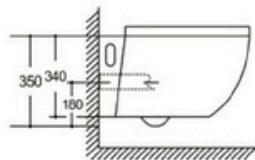

YJ-3302

Floor standing Toilet
Flushing system: Rimless
Size: 540x360x400mm
P-trap: 180mm

YJ-2000

Wall-hung Toilet
Flushing system: Rimless
Size: 570x360x360mm
P-trap: 180mm

YJ-2001

Wall-hung Toilet

Flushing system: Rimless

Size: 570x390x370mm

P-trap: 180mm

YJ-2003

Wall-hung Toilet

Flushing system: Rimless

Size: 570x355x350mm

P-trap: 180mm

YJ-2004

Wall-hung Toilet

Flushing system: Rimless

Size: 540x370x360mm

P-trap: 180mm

YJ-2005

Wall-hung Toilet

Flushing system: Rimless

Size: 520x370x360mm