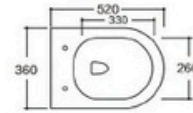

Wall-hung Toilet

Flushing system: Rimless

Size: 540x370x360mm

P-trap: 180mm

YJ-2005

Wall-hung Toilet

Flushing system: Rimless

Size: 520x370x360mm

P-trap: 180mm

YJ-2280

Wall-hung Toilet

Flushing system: Tronado quiet

Size: 520x360x360mm

P-trap: 180mm

YJ-2281

Wall-hung Toilet

Flushing system: Tornado quiet

Size: 520x360x360mm

P-trap: 180mm

YJ-2302

Wall-hung Toilet

Flushing system: Rimless

Size: 520x350x360mm

P-trap: 180mm