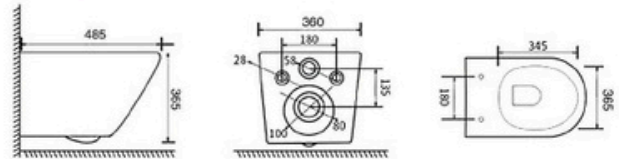

Flushing system:Tornado quiet

Size: 480x360x360mm

P-trap:180mm

YJ-2391

Wall-hung Toilet Flushing system:Rimless
 Size: 485x360x365mm

YJ-2392

Wall-hung Toilet Flushing system:Rimless
 Size: 485x360x365mm

YJ-2393

Wall-hung Toilet Flushing system:Washdown
 Size: 555x360x395mm

YJ-2394

Wall-hung Toilet Flushing system:Washdown
 Size: 575x360x365mm

YJ-2395

Wall-hung Toilet Flushing system:Washdown
Size: 570x360x365mm

YJ-2396