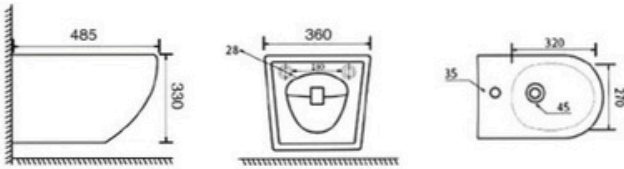

YJ-2402

Wall-hung Toilet Flushing system:Rimless
Size: 570x390x365mm

YJ-2403

Wall-hung Toilet Flushing system:Rimless
 Size: 555x360x365mm

YJ-2404

Wall-hung Toilet Flushing system:One hole eddy
 Size: 535x360x365mm

YJ-1380F

Wall-hung Bidet Fixing to qall with back
 Size: 480x370x300mm

YJ-1381F

Wall-hung Bidet Fixing to qall with back
 Size: 480x370x300mm

YJ-1382F

Wall-hung Bidet Fixing to qall with back
Size: 480x360x300mm

YJ-1383F

Wall-hung Bidet Fixing to qall with back
Size: 515x330x360mm

YJ-1384F

Wall-hung Bidet Fixing to qall with back
Size: 555x360x330mm