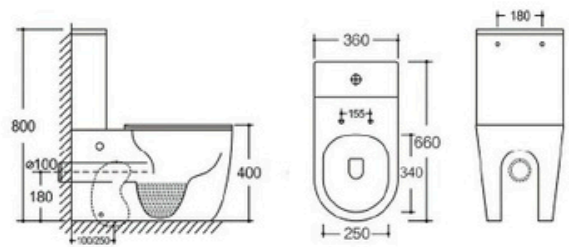

YJ-8300

Two Piece Toilet

Flushing system: Tronado quiet

Size: 660x360x800mm

S-trap: 100/250mm

P-trap: 180mm

YJ-8301

Two Piece Toilet

Flushing system: Tornado quiet

Size: 660x360x800mm

S-trap: 100/250mm

P-trap: 180mm

YJ-8302

Two Piece Toilet

Flushing system: Rimless

Size: 620x360x800mm

S-trap: 100/250mm

P-trap: 180mm

YJ-635

Two Piece Toilet

Flushing system: Washdown

Size: 665x370x850mm

P-trap: 180mm

YJ-637

Two Piece Toilet

Flushing system: Rimless

Size: 680x370x800mm

P-trap: 180mm

YJ-638

Two Piece Toilet
Flushing system: Rimless
Size: 610x370x845mm
P-trap: 180mm

YJ-639

Two Piece Toilet
Flushing system: Rimless
Size: 620x385x820mm
P-trap: 180mm