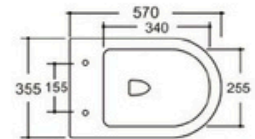

Size: 570x390x370mm

P-trap: 180mm

YJ-2003

Wall-hung Toilet

Flushing system: Rimless

Size: 570x355x350mm

P-trap: 180mm

YJ-2004

Wall-hung Toilet

Flushing system: Rimless

Size: 540x370x360mm

P-trap: 180mm

YJ-2005

Wall-hung Toilet

Flushing system: Rimless

Size: 520x370x360mm