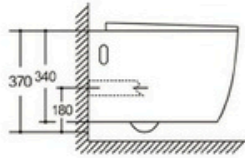

Two Piece Toilet

Flushing system: Rimless

Size: 680x370x800mm

P-trap: 180mm

YJ-638

Two Piece Toilet
Flushing system: Rimless
Size: 610x370x845mm
P-trap: 180mm

YJ-639

Two Piece Toilet
Flushing system: Rimless
Size: 620x385x820mm
P-trap: 180mm

YJ-3302

Floor standing Toilet
Flushing system: Rimless
Size: 540x360x400mm
P-trap: 180mm

YJ-2000

Wall-hung Toilet
Flushing system: Rimless
Size: 570x360x360mm
P-trap: 180mm

YJ-2001

Wall-hung Toilet

Flushing system: Rimless

Size: 570x390x370mm

P-trap: 180mm

YJ-2003

Wall-hung Toilet

Flushing system: Rimless

Size: 570x355x350mm

P-trap: 180mm

YJ-2004