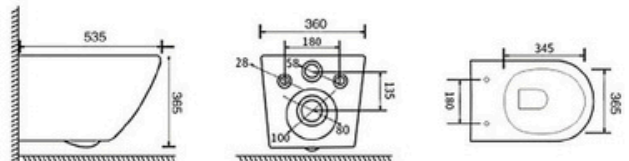

Wall-hung Toilet Flushing system:Washdown
 Size: 555x360x395mm

YJ-2394

Wall-hung Toilet Flushing system:Washdown
 Size: 575x360x365mm

YJ-2395

Wall-hung Toilet Flushing system:Washdown
Size: 570x360x365mm

YJ-2396

Wall-hung Toilet Flushing system:Rimless
Size: 520x360x365mm

YJ-2397

Wall-hung Toilet Flushing system:Rimless
Size: 540x360x365mm

YJ-2398

Wall-hung Toilet Flushing system:Rimless
Size: 535x360x365mm

YJ-2399(open piping)

Wall-hung Toilet Flushing system:Rimless
Size: 555x360x365mm

YJ-2400

Wall-hung Toilet Flushing system:Rimless
Size: 555x360x365mm

YJ-2401

Wall-hung Toilet Flushing system:Double hole eddy
Size: 535x365x365mm