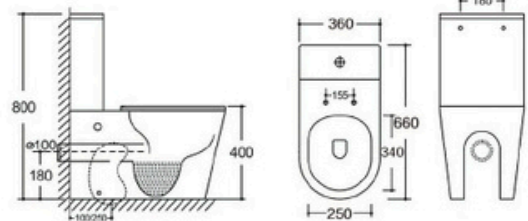

YJ-8300

Two Piece Toilet

Flushing system: Tronado quiet

Size: 660x360x800mm

S-trap: 100/250mm

P-trap: 180mm

YJ-8301

Two Piece Toilet

Flushing system: Tornado quiet

Size: 660x360x800mm

S-trap: 100/250mm

P-trap: 180mm

YJ-8302

Two Piece Toilet

Flushing system: Rimless

Size: 620x360x800mm

S-trap: 100/250mm

P-trap: 180mm

YJ-635

Two Piece Toilet

Flushing system: Washdown

Size: 665x370x850mm

P-trap: 180mm

YJ-637

Two Piece Toilet

Flushing system: Rimless

Size: 680x370x800mm

P-trap: 180mm

YJ-638

Two Piece Toilet
Flushing system: Rimless
Size: 610x370x845mm
P-trap: 180mm

YJ-639

Two Piece Toilet
Flushing system: Rimless
Size: 620x385x820mm
P-trap: 180mm