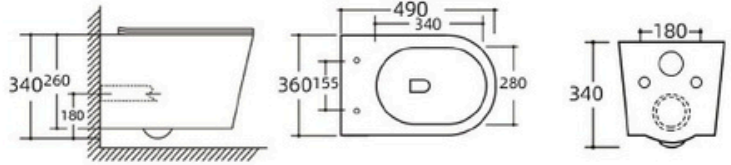

Flushing system: One hole eddy

Size: 480x360x350mm

P-trap: 180mm

YJ-2385

Wall-hung Toilet

Flushing system: One hole eddy

Size: 530x360x350mm

P-trap: 180mm

YJ-2386

Wall-hung Toilet

Flushing system: One hole eddy

Size: 480x360x360mm

P-trap: 180mm

YJ-2387

Wall-hung Toilet

Flushing system: Rimless

Size: 490x360x340mm

P-trap: 180mm

YJ-2388

Wall-hung Toilet

Flushing system: One hole eddy

Size: 530x360x350mm

P-trap: 180mm

YJ-2389