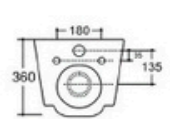

Wall-hung Toilet

Flushing system: Rimless

Size: 540x360x350mm

P-trap: 180mm

YJ-2390

Wall-hung Toilet

Flushing system: Rimless

Size: 505x340x360mm

P-trap: 180mm

YJ-2480

Wall-hung Toilet

Flushing system:Tronado quiet

Size: 485x360x360mm

P-trap:180mm

YJ-2481

Wall-hung Toilet

Flushing system:Tornado quiet

Size: 480x360x360mm

P-trap:180mm

YJ-2391

Wall-hung Toilet Flushing system:Rimless
 Size: 485x360x365mm

YJ-2392

Wall-hung Toilet Flushing system:Rimless
 Size: 485x360x365mm

YJ-2393