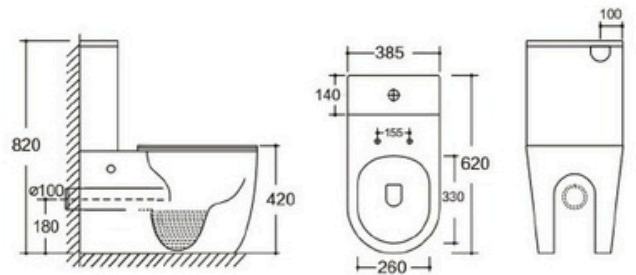

S-trap: 100/250mm

P-trap: 180mm

YJ-635

Two Piece Toilet

Flushing system: Washdown

Size: 665x370x850mm

P-trap: 180mm

YJ-637

Two Piece Toilet

Flushing system: Rimless

Size: 680x370x800mm

P-trap: 180mm

YJ-638

Two Piece Toilet
Flushing system: Rimless
Size: 610x370x845mm
P-trap: 180mm

YJ-639

Two Piece Toilet
Flushing system: Rimless
Size: 620x385x820mm
P-trap: 180mm

YJ-3302

Floor standing Toilet
Flushing system: Rimless
Size: 540x360x400mm
P-trap: 180mm

YJ-2000

Wall-hung Toilet
Flushing system: Rimless
Size: 570x360x360mm
P-trap: 180mm

YJ-2001

Wall-hung Toilet

Flushing system: Rimless

Size: 570x390x370mm

P-trap: 180mm

YJ-2003

Wall-hung Toilet

Flushing system: Rimless

Size: 570x355x350mm

P-trap: 180mm

YJ-2004