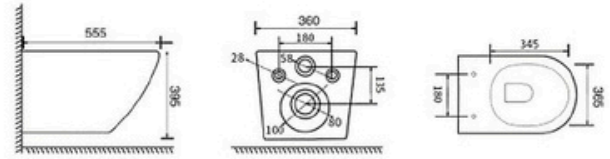

Wall-hung Toilet Flushing system:Rimless
Size: 520x360x365mm

YJ-2397

Wall-hung Toilet Flushing system:Rimless
Size: 540x360x365mm

YJ-2398

Wall-hung Toilet Flushing system:Rimless
Size: 535x360x365mm

YJ-2399(open piping)

Wall-hung Toilet Flushing system:Rimless
Size: 555x360x365mm

YJ-2400

Wall-hung Toilet Flushing system:Rimless
Size: 555x360x365mm

YJ-2401

Wall-hung Toilet Flushing system:Double hole eddy
Size: 535x365x365mm