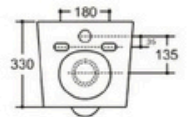

YJ-3302

Floor standing Toilet
Flushing system: Rimless
Size: 540x360x400mm
P-trap: 180mm

YJ-2000

Wall-hung Toilet
Flushing system: Rimless
Size: 570x360x360mm
P-trap: 180mm

YJ-2001

Wall-hung Toilet

Flushing system: Rimless

Size: 570x390x370mm

P-trap: 180mm

YJ-2003

Wall-hung Toilet

Flushing system: Rimless

Size: 570x355x350mm

P-trap: 180mm

YJ-2004

Wall-hung Toilet

Flushing system: Rimless

Size: 540x370x360mm

P-trap: 180mm

YJ-2005

Wall-hung Toilet

Flushing system: Rimless

Size: 520x370x360mm