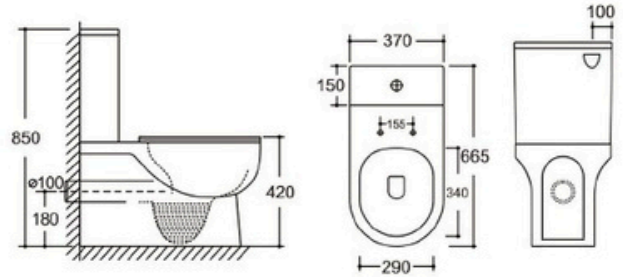

Flushing system: Tornado quiet

Size: 660x360x800mm

S-trap: 100/250mm

P-trap: 180mm

YJ-8302

Two Piece Toilet

Flushing system: Rimless

Size: 620x360x800mm

S-trap: 100/250mm

P-trap: 180mm

YJ-635

Two Piece Toilet

Flushing system: Washdown

Size: 665x370x850mm

P-trap: 180mm

YJ-637

Two Piece Toilet

Flushing system: Rimless

Size: 680x370x800mm

P-trap: 180mm

YJ-638

Two Piece Toilet
Flushing system: Rimless
Size: 610x370x845mm
P-trap: 180mm

YJ-639

Two Piece Toilet
Flushing system: Rimless
Size: 620x385x820mm
P-trap: 180mm

YJ-3302

Floor standing Toilet
Flushing system: Rimless
Size: 540x360x400mm
P-trap: 180mm

YJ-2000

Wall-hung Toilet
Flushing system: Rimless
Size: 570x360x360mm
P-trap: 180mm

YJ-2001

Wall-hung Toilet

Flushing system: Rimless