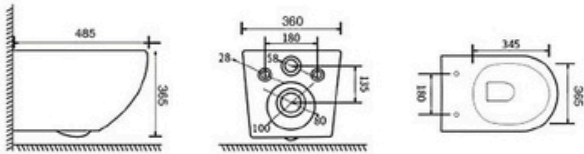

Flushing system:Tornado quiet

Size: 480x360x360mm

P-trap:180mm

YJ-2391

Wall-hung Toilet Flushing system:Rimless
 Size: 485x360x365mm

YJ-2392

Wall-hung Toilet Flushing system:Rimless
 Size: 485x360x365mm

YJ-2393

Wall-hung Toilet Flushing system:Washdown
 Size: 555x360x395mm

YJ-2394

Wall-hung Toilet Flushing system:Washdown
 Size: 575x360x365mm

YJ-2395

Wall-hung Toilet Flushing system:Washdown
Size: 570x360x365mm

YJ-2396