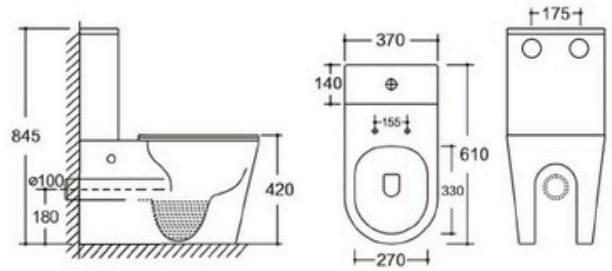

S-trap: 100/250mm

P-trap: 180mm

YJ-635

Two Piece Toilet

Flushing system: Washdown

Size: 665x370x850mm

P-trap: 180mm

YJ-637

Two Piece Toilet

Flushing system: Rimless

Size: 680x370x800mm

P-trap: 180mm

YJ-638

Two Piece Toilet
Flushing system: Rimless
Size: 610x370x845mm
P-trap: 180mm

YJ-639

Two Piece Toilet
Flushing system: Rimless
Size: 620x385x820mm
P-trap: 180mm

YJ-3302

Floor standing Toilet
Flushing system: Rimless
Size: 540x360x400mm
P-trap: 180mm

YJ-2000

Wall-hung Toilet
Flushing system: Rimless
Size: 570x360x360mm
P-trap: 180mm

YJ-2001

Wall-hung Toilet

Flushing system: Rimless

Size: 570x390x370mm

P-trap: 180mm

YJ-2003

Wall-hung Toilet

Flushing system: Rimless

Size: 570x355x350mm

P-trap: 180mm

YJ-2004