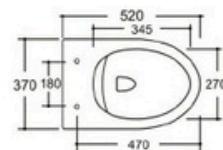

YJ-2005

Wall-hung Toilet

Flushing system: Rimless

Size: 520x370x360mm

P-trap: 180mm