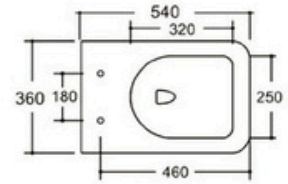

S-trap: 100/250mm

P-trap: 180mm

YJ-635

Two Piece Toilet

Flushing system: Washdown

Size: 665x370x850mm

P-trap: 180mm

YJ-637

Two Piece Toilet

Flushing system: Rimless

Size: 680x370x800mm

P-trap: 180mm

YJ-638

Two Piece Toilet
Flushing system: Rimless
Size: 610x370x845mm
P-trap: 180mm

YJ-639

Two Piece Toilet
Flushing system: Rimless
Size: 620x385x820mm
P-trap: 180mm

YJ-3302

Floor standing Toilet
Flushing system: Rimless
Size: 540x360x400mm
P-trap: 180mm

YJ-2000

Wall-hung Toilet
Flushing system: Rimless
Size: 570x360x360mm
P-trap: 180mm

YJ-2001

Wall-hung Toilet

Flushing system: Rimless

Size: 570x390x370mm

P-trap: 180mm

YJ-2003

Wall-hung Toilet

Flushing system: Rimless

Size: 570x355x350mm

P-trap: 180mm

YJ-2004