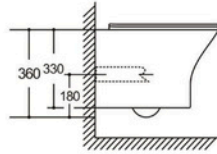

Flushing system: Tornado quiet

Size: 520x360x360mm

P-trap: 180mm

YJ-2302

Wall-hung Toilet

Flushing system: Rimless

Size: 520x350x360mm

P-trap: 180mm

YJ-2311

Wall-hung Toilet

Flushing system: Rimless

Size: 495x355x350mm

P-trap: 180mm

YJ-2313

Wall-hung Toilet

Flushing system: Rimless