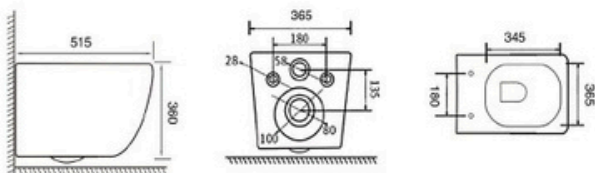

Wall-hung Toilet Flushing system:Rimless
Size: 555x360x365mm

YJ-2400

Wall-hung Toilet Flushing system:Rimless
Size: 555x360x365mm

YJ-2401

Wall-hung Toilet Flushing system:Double hole eddy
Size: 535x365x365mm

YJ-2402

Wall-hung Toilet Flushing system:Rimless
Size: 570x390x365mm

YJ-2403

Wall-hung Toilet Flushing system:Rimless
 Size: 555x360x365mm

YJ-2404

Wall-hung Toilet Flushing system:One hole eddy
 Size: 535x360x365mm

YJ-1380F

Wall-hung Bidet Fixing to qall with back
 Size: 480x370x300mm

YJ-1381F

Wall-hung Bidet Fixing to qall with back
 Size: 480x370x300mm

YJ-1382F

Wall-hung Bidet Fixing to qall with back
Size: 480x360x300mm

YJ-1383F

Wall-hung Bidet Fixing to qall with back
Size: 515x330x360mm

YJ-1384F

Wall-hung Bidet Fixing to qall with back
Size: 555x360x330mm