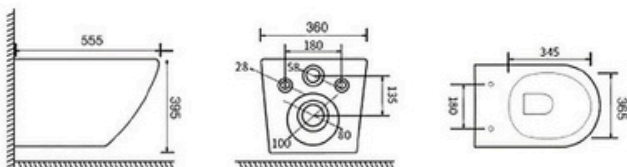

Flushing system:Tornado quiet

Size: 480x360x360mm

P-trap:180mm

YJ-2391

Wall-hung Toilet Flushing system:Rimless
 Size: 485x360x365mm

YJ-2392

Wall-hung Toilet Flushing system:Rimless
 Size: 485x360x365mm

YJ-2393

Wall-hung Toilet Flushing system:Washdown
 Size: 555x360x395mm

YJ-2394

Wall-hung Toilet Flushing system:Washdown
 Size: 575x360x365mm

YJ-2395

Wall-hung Toilet Flushing system:Washdown
Size: 570x360x365mm

YJ-2396