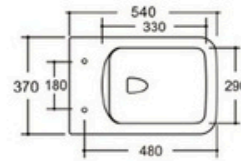

Size: 570x390x370mm

P-trap: 180mm

YJ-2003

Wall-hung Toilet

Flushing system: Rimless

Size: 570x355x350mm

P-trap: 180mm

YJ-2004

Wall-hung Toilet

Flushing system: Rimless

Size: 540x370x360mm

P-trap: 180mm

YJ-2005

Wall-hung Toilet

Flushing system: Rimless

Size: 520x370x360mm