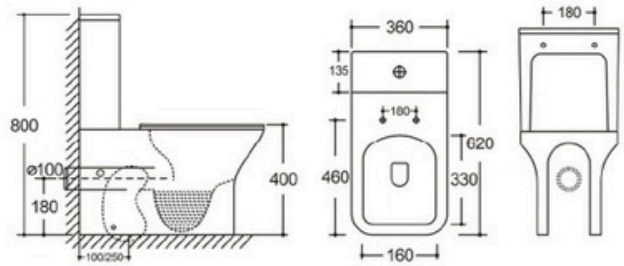

YJ-8300

Two Piece Toilet

Flushing system: Tronado quiet

Size: 660x360x800mm

S-trap: 100/250mm

P-trap: 180mm

YJ-8301

Two Piece Toilet

Flushing system: Tornado quiet

Size: 660x360x800mm

S-trap: 100/250mm

P-trap: 180mm

YJ-8302

Two Piece Toilet

Flushing system: Rimless

Size: 620x360x800mm

S-trap: 100/250mm

P-trap: 180mm

YJ-635

Two Piece Toilet

Flushing system: Washdown

Size: 665x370x850mm

P-trap: 180mm

YJ-637

Two Piece Toilet

Flushing system: Rimless

Size: 680x370x800mm

P-trap: 180mm

YJ-638

Two Piece Toilet
Flushing system: Rimless
Size: 610x370x845mm
P-trap: 180mm

YJ-639

Two Piece Toilet
Flushing system: Rimless
Size: 620x385x820mm
P-trap: 180mm