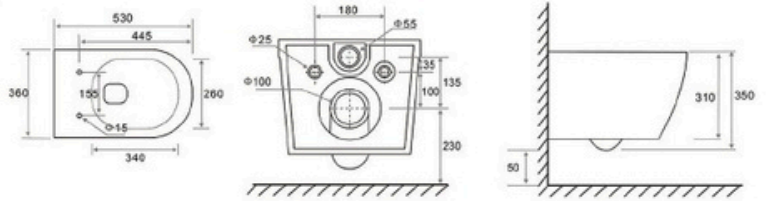

P-trap: 180mm

YJ-2383

Wall-hung Toilet

Flushing system: Three hole eddy

Size: 510x365x345mm

P-trap: 180mm

YJ-2384

Wall-hung Toilet

Flushing system: One hole eddy

Size: 480x360x350mm

P-trap: 180mm

YJ-2385

Wall-hung Toilet

Flushing system: One hole eddy

Size: 530x360x350mm

P-trap: 180mm

YJ-2386

Wall-hung Toilet

Flushing system: One hole eddy

Size: 480x360x360mm

P-trap: 180mm

YJ-2387

Wall-hung Toilet

Flushing system: Rimless