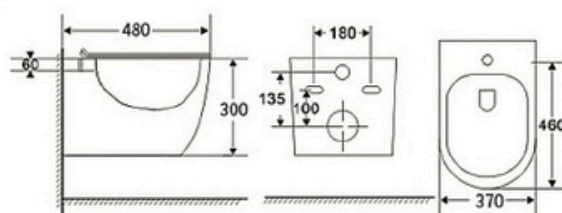

Wall-hung Toilet Flushing system:Rimless
Size: 555x360x365mm

YJ-2400

Wall-hung Toilet Flushing system:Rimless
Size: 555x360x365mm

YJ-2401

Wall-hung Toilet Flushing system:Double hole eddy
Size: 535x365x365mm

YJ-2402

Wall-hung Toilet Flushing system:Rimless
Size: 570x390x365mm

YJ-2403

Wall-hung Toilet Flushing system:Rimless
 Size: 555x360x365mm

YJ-2404

Wall-hung Toilet Flushing system:One hole eddy
 Size: 535x360x365mm

YJ-1380F

Wall-hung Bidet Fixing to qall with back
 Size: 480x370x300mm

YJ-1381F

Wall-hung Bidet Fixing to qall with back
 Size: 480x370x300mm

YJ-1382F

Wall-hung Bidet Fixing to qall with back
Size: 480x360x300mm

YJ-1383F

Wall-hung Bidet Fixing to qall with back
Size: 515x330x360mm

YJ-1384F

Wall-hung Bidet Fixing to qall with back
Size: 555x360x330mm