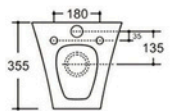

P-trap: 180mm

YJ-2280

Wall-hung Toilet

Flushing system: Tronado quiet

Size: 520x360x360mm

P-trap: 180mm

YJ-2281

Wall-hung Toilet

Flushing system: Tornado quiet

Size: 520x360x360mm

P-trap: 180mm

YJ-2302

Wall-hung Toilet

Flushing system: Rimless

Size: 520x350x360mm

P-trap: 180mm

YJ-2311

Wall-hung Toilet

Flushing system: Rimless

Size: 495x355x350mm

P-trap: 180mm

YJ-2313

Wall-hung Toilet

Flushing system: Rimless

Size: 495x360x340mm

P-trap: 180mm

YJ-2319

Wall-hung Toilet

Flushing system: Rimless

Size: 490x340x360mm

P-trap: 180mm

YJ-2353