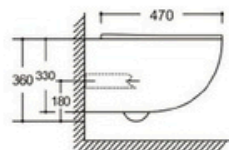

YJ-2005

Wall-hung Toilet

Flushing system: Rimless

Size: 520x370x360mm

P-trap: 180mm