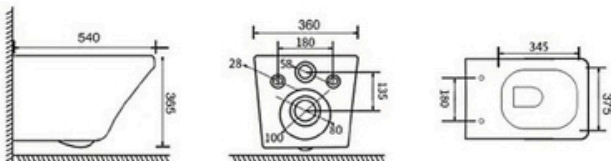

Flushing system:Tornado quiet

Size: 480x360x360mm

P-trap:180mm

YJ-2391

Wall-hung Toilet Flushing system:Rimless
 Size: 485x360x365mm

YJ-2392

Wall-hung Toilet Flushing system:Rimless
 Size: 485x360x365mm

YJ-2393

Wall-hung Toilet Flushing system:Washdown
 Size: 555x360x395mm

YJ-2394

Wall-hung Toilet Flushing system:Washdown
 Size: 575x360x365mm

YJ-2395

Wall-hung Toilet Flushing system:Washdown
Size: 570x360x365mm

YJ-2396

Wall-hung Toilet Flushing system:Rimless
Size: 520x360x365mm

YJ-2397

Wall-hung Toilet Flushing system:Rimless
Size: 540x360x365mm

YJ-2398

Wall-hung Toilet Flushing system:Rimless
Size: 535x360x365mm

YJ-2399(open piping)