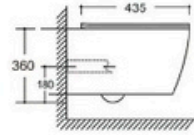

P-trap: 180mm

YJ-2280

Wall-hung Toilet

Flushing system: Tronado quiet

Size: 520x360x360mm

P-trap: 180mm

YJ-2281

Wall-hung Toilet

Flushing system: Tornado quiet

Size: 520x360x360mm

P-trap: 180mm

YJ-2302

Wall-hung Toilet

Flushing system: Rimless

Size: 520x350x360mm

P-trap: 180mm