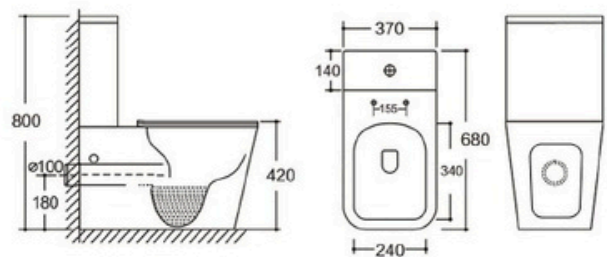

Flushing system: Tornado quiet

Size: 660x360x800mm

S-trap: 100/250mm

P-trap: 180mm

YJ-8302

Two Piece Toilet

Flushing system: Rimless

Size: 620x360x800mm

S-trap: 100/250mm

P-trap: 180mm

YJ-635

Two Piece Toilet

Flushing system: Washdown

Size: 665x370x850mm

P-trap: 180mm

YJ-637

Two Piece Toilet

Flushing system: Rimless

Size: 680x370x800mm

P-trap: 180mm

YJ-638

Two Piece Toilet
Flushing system: Rimless
Size: 610x370x845mm
P-trap: 180mm

YJ-639

Two Piece Toilet
Flushing system: Rimless
Size: 620x385x820mm
P-trap: 180mm

YJ-3302

Floor standing Toilet
Flushing system: Rimless
Size: 540x360x400mm
P-trap: 180mm

YJ-2000

Wall-hung Toilet
Flushing system: Rimless
Size: 570x360x360mm
P-trap: 180mm

YJ-2001

Wall-hung Toilet

Flushing system: Rimless