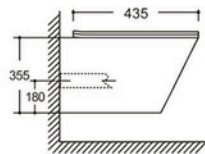

Flushing system: Tornado quiet

Size: 520x360x360mm

P-trap: 180mm

YJ-2302

Wall-hung Toilet

Flushing system: Rimless

Size: 520x350x360mm

P-trap: 180mm

YJ-2311

Wall-hung Toilet

Flushing system: Rimless

Size: 495x355x350mm

P-trap: 180mm

YJ-2313

Wall-hung Toilet

Flushing system: Rimless