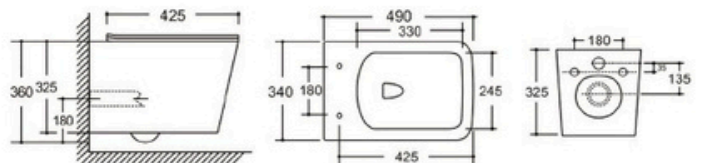

Size: 495x360x340mm

P-trap: 180mm

YJ-2319

Wall-hung Toilet

Flushing system: Rimless

Size: 490x340x360mm

P-trap: 180mm

YJ-2353

Wall-hung Toilet

Flushing system: Rimless

Size: 535x360x360mm

P-trap: 180mm

YJ-2382

Wall-hung Toilet

Flushing system: Rimless

Size: 510x348x360mm