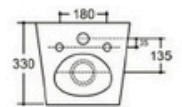

Two Piece Toilet

Flushing system: Rimless

Size: 680x370x800mm

P-trap: 180mm

YJ-638

Two Piece Toilet
Flushing system: Rimless
Size: 610x370x845mm
P-trap: 180mm

YJ-639

Two Piece Toilet
Flushing system: Rimless
Size: 620x385x820mm
P-trap: 180mm

YJ-3302

Floor standing Toilet
Flushing system: Rimless
Size: 540x360x400mm
P-trap: 180mm

YJ-2000

Wall-hung Toilet
Flushing system: Rimless
Size: 570x360x360mm
P-trap: 180mm

YJ-2001

Wall-hung Toilet

Flushing system: Rimless