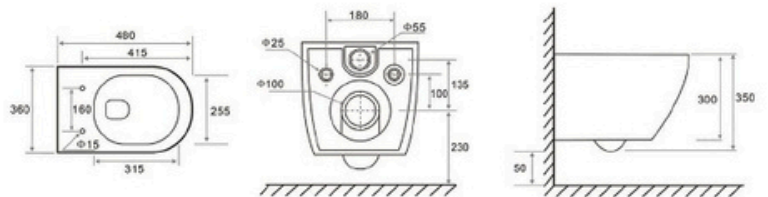

Wall-hung Toilet

Flushing system: Rimless

Size: 535x360x360mm

P-trap: 180mm

YJ-2382

Wall-hung Toilet

Flushing system: Rimless

Size: 510x348x360mm

P-trap: 180mm

YJ-2383

Wall-hung Toilet

Flushing system: Three hole eddy

Size: 510x365x345mm

P-trap: 180mm

YJ-2384

Wall-hung Toilet

Flushing system: One hole eddy

Size: 480x360x350mm

P-trap: 180mm

YJ-2385

Wall-hung Toilet

Flushing system: One hole eddy

Size: 530x360x350mm

P-trap: 180mm