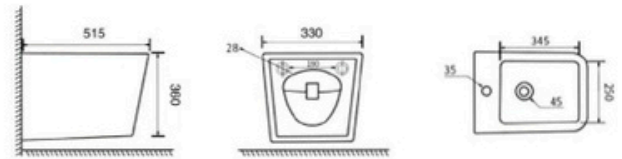

YJ-2402

Wall-hung Toilet Flushing system:Rimless
Size: 570x390x365mm

YJ-2403

Wall-hung Toilet Flushing system:Rimless
 Size: 555x360x365mm

YJ-2404

Wall-hung Toilet Flushing system:One hole eddy
 Size: 535x360x365mm

YJ-1380F

Wall-hung Bidet Fixing to qall with back
 Size: 480x370x300mm

YJ-1381F

Wall-hung Bidet Fixing to qall with back
 Size: 480x370x300mm

YJ-1382F

Wall-hung Bidet Fixing to qall with back
Size: 480x360x300mm

YJ-1383F

Wall-hung Bidet Fixing to qall with back
Size: 515x330x360mm

YJ-1384F

Wall-hung Bidet Fixing to qall with back
Size: 555x360x330mm