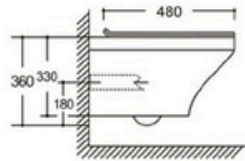

YJ-3302

Floor standing Toilet
Flushing system: Rimless
Size: 540x360x400mm
P-trap: 180mm

YJ-2000

Wall-hung Toilet
Flushing system: Rimless
Size: 570x360x360mm
P-trap: 180mm

YJ-2001

Wall-hung Toilet

Flushing system: Rimless

Size: 570x390x370mm

P-trap: 180mm

YJ-2003

Wall-hung Toilet

Flushing system: Rimless

Size: 570x355x350mm

P-trap: 180mm

YJ-2004

Wall-hung Toilet

Flushing system: Rimless

Size: 540x370x360mm

P-trap: 180mm

YJ-2005

Wall-hung Toilet

Flushing system: Rimless

Size: 520x370x360mm