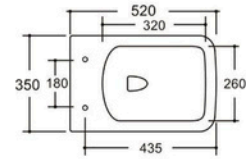

Flushing system: Tornado quiet

Size: 520x360x360mm

P-trap: 180mm

YJ-2302

Wall-hung Toilet

Flushing system: Rimless

Size: 520x350x360mm

P-trap: 180mm

YJ-2311

Wall-hung Toilet

Flushing system: Rimless

Size: 495x355x350mm

P-trap: 180mm

YJ-2313

Wall-hung Toilet

Flushing system: Rimless