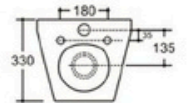

Size: 570x390x370mm

P-trap: 180mm

YJ-2003

Wall-hung Toilet

Flushing system: Rimless

Size: 570x355x350mm

P-trap: 180mm

YJ-2004

Wall-hung Toilet

Flushing system: Rimless

Size: 540x370x360mm

P-trap: 180mm

YJ-2005

Wall-hung Toilet

Flushing system: Rimless

Size: 520x370x360mm