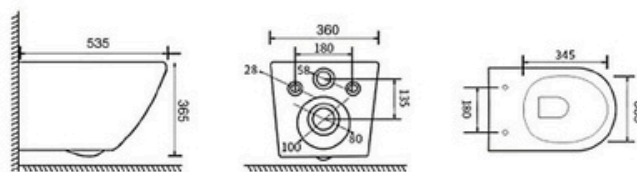

Wall-hung Toilet Flushing system:Rimless
Size: 555x360x365mm

YJ-2400

Wall-hung Toilet Flushing system:Rimless
Size: 555x360x365mm

YJ-2401

Wall-hung Toilet Flushing system:Double hole eddy
Size: 535x365x365mm

YJ-2402

Wall-hung Toilet Flushing system:Rimless
Size: 570x390x365mm

YJ-2403

Wall-hung Toilet Flushing system:Rimless
 Size: 555x360x365mm

YJ-2404

Wall-hung Toilet Flushing system:One hole eddy
 Size: 535x360x365mm

YJ-1380F

Wall-hung Bidet Fixing to qall with back
 Size: 480x370x300mm

YJ-1381F

Wall-hung Bidet Fixing to qall with back
 Size: 480x370x300mm

YJ-1382F

Wall-hung Bidet Fixing to qall with back
Size: 480x360x300mm