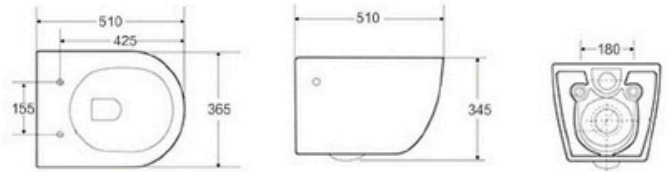

Wall-hung Toilet

Flushing system: Rimless

Size: 535x360x360mm

P-trap: 180mm

YJ-2382

Wall-hung Toilet

Flushing system: Rimless

Size: 510x348x360mm

P-trap: 180mm

YJ-2383

Wall-hung Toilet

Flushing system: Three hole eddy

Size: 510x365x345mm

P-trap: 180mm

YJ-2384

Wall-hung Toilet

Flushing system: One hole eddy

Size: 480x360x350mm

P-trap: 180mm

YJ-2385

Wall-hung Toilet

Flushing system: One hole eddy

Size: 530x360x350mm

P-trap: 180mm