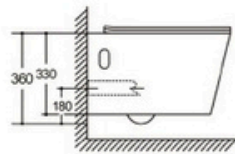

S-trap: 100/250mm

P-trap: 180mm

YJ-635

Two Piece Toilet

Flushing system: Washdown

Size: 665x370x850mm

P-trap: 180mm

YJ-637

Two Piece Toilet

Flushing system: Rimless

Size: 680x370x800mm

P-trap: 180mm

YJ-638

Two Piece Toilet
Flushing system: Rimless
Size: 610x370x845mm
P-trap: 180mm

YJ-639

Two Piece Toilet
Flushing system: Rimless
Size: 620x385x820mm
P-trap: 180mm

YJ-3302

Floor standing Toilet
Flushing system: Rimless
Size: 540x360x400mm
P-trap: 180mm

YJ-2000

Wall-hung Toilet
Flushing system: Rimless
Size: 570x360x360mm
P-trap: 180mm

YJ-2001

Wall-hung Toilet

Flushing system: Rimless