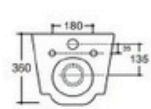

Wall-hung Toilet

Flushing system: Rimless

Size: 540x360x350mm

P-trap: 180mm

YJ-2390

Wall-hung Toilet

Flushing system: Rimless

Size: 505x340x360mm

P-trap: 180mm

YJ-2480

Wall-hung Toilet

Flushing system:Tronado quiet

Size: 485x360x360mm

P-trap:180mm

YJ-2481

Wall-hung Toilet

Flushing system:Tornado quiet

Size: 480x360x360mm

P-trap:180mm

YJ-2391

Wall-hung Toilet Flushing system:Rimless
 Size: 485x360x365mm

YJ-2392

Wall-hung Toilet Flushing system:Rimless
 Size: 485x360x365mm

YJ-2393