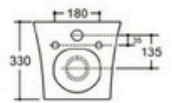

YJ-2005

Wall-hung Toilet

Flushing system: Rimless

Size: 520x370x360mm

P-trap: 180mm