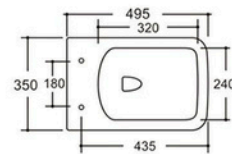

Flushing system: Tornado quiet

Size: 520x360x360mm

P-trap: 180mm

YJ-2302

Wall-hung Toilet

Flushing system: Rimless

Size: 520x350x360mm

P-trap: 180mm

YJ-2311

Wall-hung Toilet

Flushing system: Rimless

Size: 495x355x350mm

P-trap: 180mm

YJ-2313

Wall-hung Toilet

Flushing system: Rimless

Size: 495x360x340mm

P-trap: 180mm

YJ-2319

Wall-hung Toilet

Flushing system: Rimless

Size: 490x340x360mm

P-trap: 180mm

YJ-2353