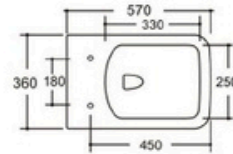

S-trap: 100/250mm

P-trap: 180mm

YJ-635

Two Piece Toilet

Flushing system: Washdown

Size: 665x370x850mm

P-trap: 180mm

YJ-637

Two Piece Toilet

Flushing system: Rimless

Size: 680x370x800mm

P-trap: 180mm

YJ-638

Two Piece Toilet
Flushing system: Rimless
Size: 610x370x845mm
P-trap: 180mm

YJ-639

Two Piece Toilet
Flushing system: Rimless
Size: 620x385x820mm
P-trap: 180mm

YJ-3302

Floor standing Toilet
Flushing system: Rimless
Size: 540x360x400mm
P-trap: 180mm

YJ-2000

Wall-hung Toilet
Flushing system: Rimless
Size: 570x360x360mm
P-trap: 180mm

YJ-2001

Wall-hung Toilet

Flushing system: Rimless