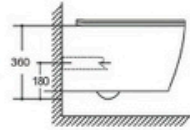

Wall-hung Toilet

Flushing system: Rimless

Size: 540x360x350mm

P-trap: 180mm

YJ-2390

Wall-hung Toilet

Flushing system: Rimless

Size: 505x340x360mm

P-trap: 180mm

YJ-2480

Wall-hung Toilet

Flushing system:Tronado quiet

Size: 485x360x360mm

P-trap:180mm

YJ-2481

Wall-hung Toilet

Flushing system:Tornado quiet

Size: 480x360x360mm

P-trap:180mm

YJ-2391

Wall-hung Toilet Flushing system:Rimless
 Size: 485x360x365mm

YJ-2392

Wall-hung Toilet Flushing system:Rimless
 Size: 485x360x365mm

YJ-2393