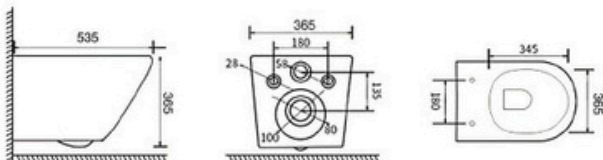

Wall-hung Toilet Flushing system:Rimless
Size: 520x360x365mm

YJ-2397

Wall-hung Toilet Flushing system:Rimless
Size: 540x360x365mm

YJ-2398

Wall-hung Toilet Flushing system:Rimless
Size: 535x360x365mm

YJ-2399(open piping)

Wall-hung Toilet Flushing system:Rimless
Size: 555x360x365mm

YJ-2400

Wall-hung Toilet Flushing system:Rimless
Size: 555x360x365mm

YJ-2401

Wall-hung Toilet Flushing system:Double hole eddy
Size: 535x365x365mm

YJ-2402

Wall-hung Toilet Flushing system:Rimless
Size: 570x390x365mm

YJ-2403

Wall-hung Toilet Flushing system:Rimless
 Size: 555x360x365mm

YJ-2404

Wall-hung Toilet Flushing system:One hole eddy
 Size: 535x360x365mm