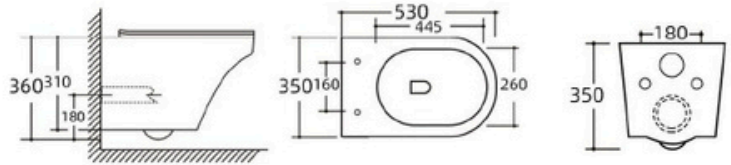

Size: 490x360x340mm

P-trap: 180mm

YJ-2388

Wall-hung Toilet

Flushing system: One hole eddy

Size: 530x360x350mm

P-trap: 180mm

YJ-2389

Wall-hung Toilet

Flushing system: Rimless

Size: 540x360x350mm

P-trap: 180mm

YJ-2390

Wall-hung Toilet

Flushing system: Rimless

Size: 505x340x360mm