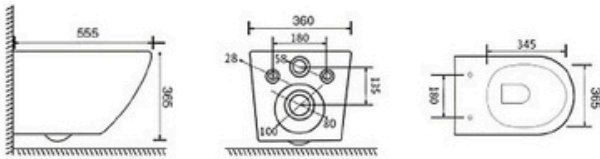

Wall-hung Toilet Flushing system:Washdown
 Size: 555x360x395mm

YJ-2394

Wall-hung Toilet Flushing system:Washdown
 Size: 575x360x365mm

YJ-2395

Wall-hung Toilet Flushing system:Washdown
Size: 570x360x365mm

YJ-2396

Wall-hung Toilet Flushing system:Rimless
Size: 520x360x365mm

YJ-2397

Wall-hung Toilet Flushing system:Rimless
Size: 540x360x365mm

YJ-2398

Wall-hung Toilet Flushing system:Rimless
Size: 535x360x365mm

YJ-2399(open piping)

Wall-hung Toilet Flushing system:Rimless
Size: 555x360x365mm

YJ-2400

Wall-hung Toilet Flushing system:Rimless
Size: 555x360x365mm

YJ-2401

Wall-hung Toilet Flushing system:Double hole eddy
Size: 535x365x365mm