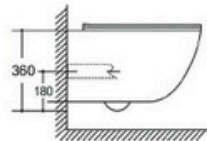

Wall-hung Toilet

Flushing system: Rimless

Size: 540x360x350mm

P-trap: 180mm

YJ-2390

Wall-hung Toilet

Flushing system: Rimless

Size: 505x340x360mm

P-trap: 180mm

YJ-2480

Wall-hung Toilet

Flushing system:Tronado quiet

Size: 485x360x360mm

P-trap:180mm

YJ-2481

Wall-hung Toilet

Flushing system:Tornado quiet

Size: 480x360x360mm

P-trap:180mm

YJ-2391

Wall-hung Toilet Flushing system:Rimless
 Size: 485x360x365mm

YJ-2392

Wall-hung Toilet Flushing system:Rimless
 Size: 485x360x365mm

YJ-2393