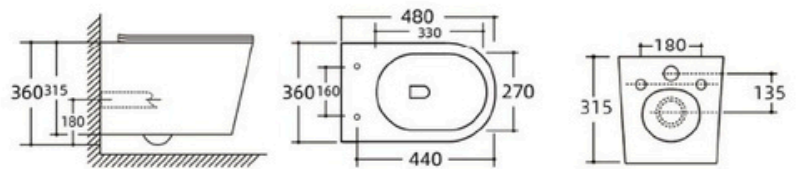

Flushing system: One hole eddy

Size: 480x360x350mm

P-trap: 180mm

YJ-2385

Wall-hung Toilet

Flushing system: One hole eddy

Size: 530x360x350mm

P-trap: 180mm

YJ-2386

Wall-hung Toilet

Flushing system: One hole eddy

Size: 480x360x360mm

P-trap: 180mm

YJ-2387

Wall-hung Toilet

Flushing system: Rimless