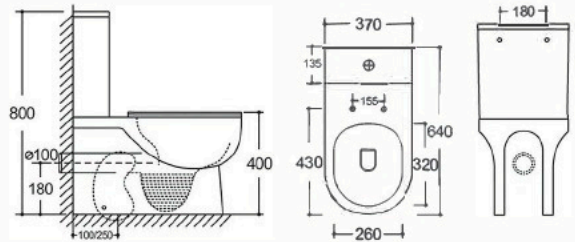

### YJ-3381

Floor Standing Toilet

Flushing system: Rimless

Size: 560x360x400mm

P-trap: 180mm

### YJ-8305

Two Piece Toilet

Flushing system: Rimless

Size: 640x370x800mm

S-trap: 100/250mm

P-trap: 180mm

**YJ-2381** Matte Black

Wall-hung Toilet Flushing system: Rimless  
Size: 485x365x365mm P-trap: 180mm

**YJ-2381** Marble

Wall-hung Toilet Flushing system: Rimless  
Size: 485x365x365mm P-trap: 180mm

**YJ-2381** Matte Black

Wall-hung Toilet Flushing system: Rimless  
Size: 485x365x365mm P-trap: 180mm

**YJ-2381** Marble

Wall-hung Toilet Flushing system: Rimless  
Size: 485x365x365mm P-trap: 180mm