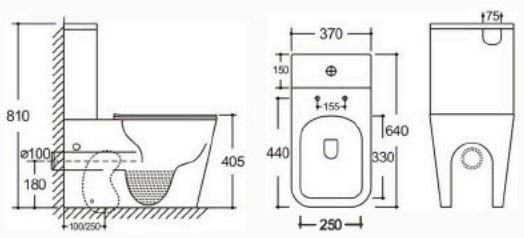

**YJ-8303D**

Two Piece Toilet  
Flushing system: Rimless  
Size: 640x370x810mm  
S-trap: 100/250mm  
P-trap: 180mm

### YJ-2303

Wall-hung Toilet

Flushing system: Rimless

Size: 520x340x370mm

P-trap: 180mm

### YJ-8380

Two Piece Toilet  
Flushing system: Rimless  
Size: 605x370x800mm  
S-trap: 100/250mm  
P-trap: 180mm

Wall-hung Toilet Flushing system: Rimless  
Size: 485x365x365mm P-trap: 180mm