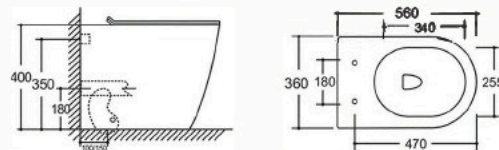

### YJ-8381

Two Piece Toilet  
Flushing system: Rimless  
Size: 605x370x800mm  
S-trap: 100/250mm  
P-trap: 180mm

### YJ-2381

Wall-hung Toilet

Flushing system: Rimless

Size: 485x365x365mm

P-trap: 180mm

### YJ-3381

Floor Standing Toilet

Flushing system: Rimless

Size: 560x360x400mm

P-trap: 180mm

### YJ-8305

Two Piece Toilet

Flushing system: Rimless

Size: 640x370x800mm

S-trap: 100/250mm

P-trap: 180mm

**YJ-2381** Matte Black

Wall-hung Toilet Flushing system: Rimless  
Size: 485x365x365mm P-trap: 180mm