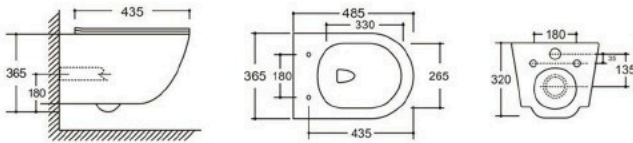

### YJ-3381

Floor Standing Toilet

Flushing system: Rimless

Size: 560x360x400mm

P-trap: 180mm

### YJ-8305

Two Piece Toilet

Flushing system: Rimless

Size: 640x370x800mm

S-trap: 100/250mm

P-trap: 180mm

**YJ-2381** Matte Black

Wall-hung Toilet Flushing system: Rimless  
Size: 485x365x365mm P-trap: 180mm

**YJ-2381** Marble

Wall-hung Toilet Flushing system: Rimless  
Size: 485x365x365mm P-trap: 180mm

**YJ-2381** Matte Black

Wall-hung Toilet Flushing system: Rimless  
Size: 485x365x365mm P-trap: 180mm

**YJ-2381** Marble

Wall-hung Toilet Flushing system: Rimless  
Size: 485x365x365mm P-trap: 180mm