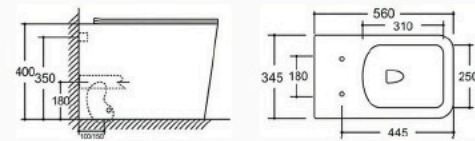

**YJ-8303D**

Two Piece Toilet  
Flushing system: Rimless  
Size: 640x370x810mm  
S-trap: 100/250mm  
P-trap: 180mm

### YJ-2303

Wall-hung Toilet

Flushing system: Rimless

Size: 520x340x370mm

P-trap: 180mm

### YJ-3303

Floor Standing Toilet

Flushing system: Rimless

Size: 560x345x400mm

P-trap: 180mm

### YJ-8380

Two Piece Toilet  
Flushing system: Rimless  
Size: 605x370x800mm  
S-trap: 100/250mm  
P-trap: 180mm