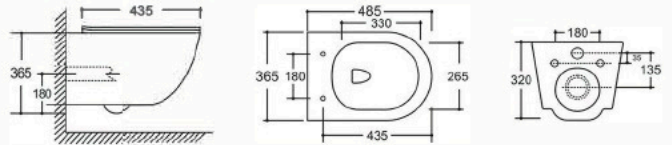

### YJ-3380

Floor Standing Toilet

Flushing system: Rimless

Size: 560x360x400mm

P-trap: 180mm

### YJ-8381

Two Piece Toilet  
Flushing system: Rimless  
Size: 605x370x800mm  
S-trap: 100/250mm  
P-trap: 180mm

### YJ-2381

Wall-hung Toilet

Flushing system: Rimless

Size: 485x365x365mm

P-trap: 180mm

### YJ-8305

Two Piece Toilet

Flushing system: Rimless

Size: 640x370x800mm

S-trap: 100/250mm

P-trap: 180mm

**YJ-2381** Matte Black

Wall-hung Toilet Flushing system: Rimless  
Size: 485x365x365mm P-trap: 180mm