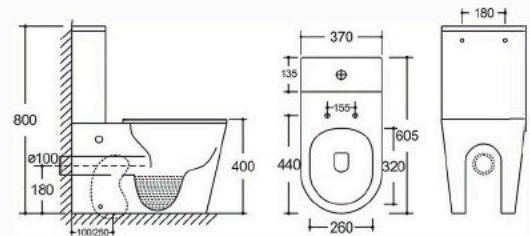

### YJ-3303

Floor Standing Toilet

Flushing system: Rimless

Size: 560x345x400mm

P-trap: 180mm

### YJ-8380

Two Piece Toilet  
Flushing system: Rimless  
Size: 605x370x800mm  
S-trap: 100/250mm  
P-trap: 180mm

### YJ-2380

Wall-hung Toilet

Flushing system: Rimless

Size: 485x365x365mm

P-trap: 180mm

Wall-hung Toilet Flushing system: Rimless  
Size: 485x365x365mm P-trap: 180mm