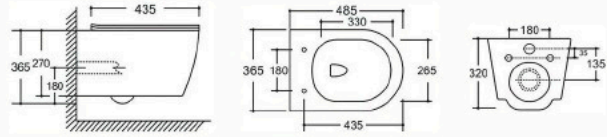

### YJ-3303

Floor Standing Toilet

Flushing system: Rimless

Size: 560x345x400mm

P-trap: 180mm

### YJ-8380

Two Piece Toilet  
Flushing system: Rimless  
Size: 605x370x800mm  
S-trap: 100/250mm  
P-trap: 180mm

### YJ-2380

Wall-hung Toilet

Flushing system: Rimless

Size: 485x365x365mm

P-trap: 180mm

### YJ-3380

Floor Standing Toilet

Flushing system: Rimless

Size: 560x360x400mm

P-trap: 180mm