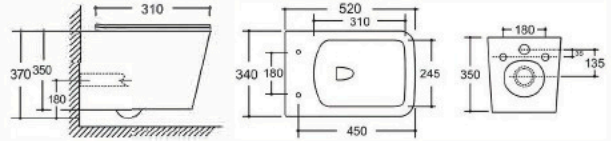

**YJ-8303D**

Two Piece Toilet  
Flushing system: Rimless  
Size: 640x370x810mm  
S-trap: 100/250mm  
P-trap: 180mm

### YJ-2303

Wall-hung Toilet

Flushing system: Rimless

Size: 520x340x370mm

P-trap: 180mm

### YJ-8380

Two Piece Toilet  
Flushing system: Rimless  
Size: 605x370x800mm  
S-trap: 100/250mm  
P-trap: 180mm

Wall-hung Toilet Flushing system: Rimless  
Size: 485x365x365mm P-trap: 180mm