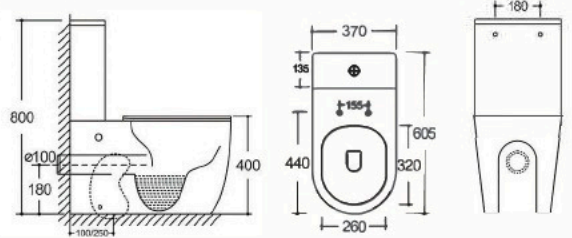

### YJ-2380

Wall-hung Toilet

Flushing system: Rimless

Size: 485x365x365mm

P-trap: 180mm

### YJ-3380

Floor Standing Toilet

Flushing system: Rimless

Size: 560x360x400mm

P-trap: 180mm

### YJ-8381

Two Piece Toilet  
Flushing system: Rimless  
Size: 605x370x800mm  
S-trap: 100/250mm  
P-trap: 180mm

### YJ-2381

Wall-hung Toilet

Flushing system: Rimless

Size: 485x365x365mm

P-trap: 180mm