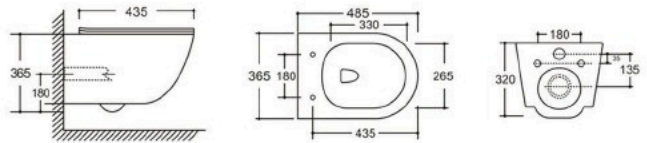

### YJ-3381

Floor Standing Toilet

Flushing system: Rimless

Size: 560x360x400mm

P-trap: 180mm

### YJ-8305

Two Piece Toilet

Flushing system: Rimless

Size: 640x370x800mm

S-trap: 100/250mm

P-trap: 180mm

**YJ-2381** Matte Black

Wall-hung Toilet Flushing system: Rimless  
Size: 485x365x365mm P-trap: 180mm

**YJ-2381** Marble

Wall-hung Toilet Flushing system: Rimless  
Size: 485x365x365mm P-trap: 180mm

**YJ-2381** Matte Black

Wall-hung Toilet Flushing system: Rimless  
Size: 485x365x365mm P-trap: 180mm

**YJ-2381** Marble

Wall-hung Toilet Flushing system: Rimless  
Size: 485x365x365mm P-trap: 180mm