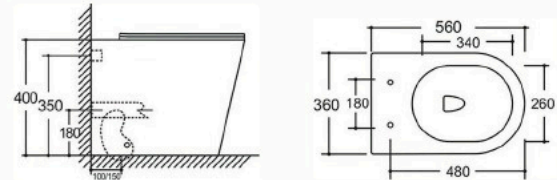

### YJ-8380

Two Piece Toilet  
Flushing system: Rimless  
Size: 605x370x800mm  
S-trap: 100/250mm  
P-trap: 180mm

### YJ-2380

Wall-hung Toilet

Flushing system: Rimless

Size: 485x365x365mm

P-trap: 180mm

### YJ-3380

Floor Standing Toilet

Flushing system: Rimless

Size: 560x360x400mm

P-trap: 180mm

### YJ-8381

Two Piece Toilet  
Flushing system: Rimless  
Size: 605x370x800mm  
S-trap: 100/250mm  
P-trap: 180mm