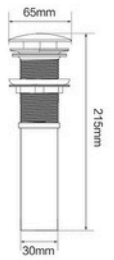

Pedestal Basin
Size: 460x380x840mm

B-165 P-294

Pedestal Basin
Size: 460x380x840mm

B-165 P-295

Pedestal Basin
Size: 460x380x840mm

B-165 P-296

Pedestal Basin
Size: 460x380x840mm

Model: DL001