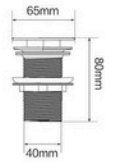

Model: DS002

Packing Size: DL001/DL002