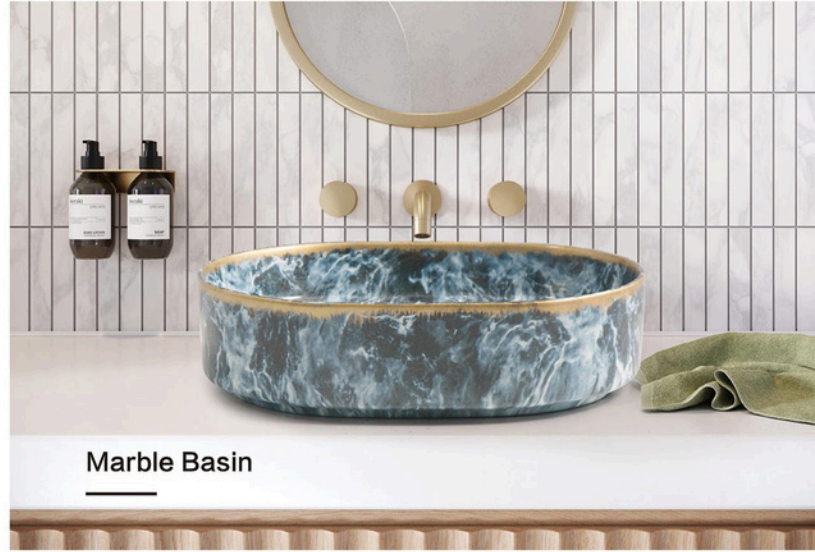

9636 E-123

Art Basin
Size: 500x350x120mm

9636 E-168

Art Basin
Size: 500x350x120mm

9636 E-169

Art Basin
Size: 500x350x120mm

Marble Basin

9611 P-305