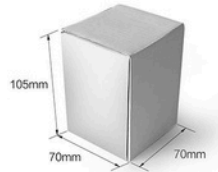

Packing Size: DS001/DS002