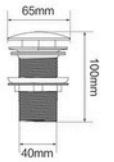

Model: DS001