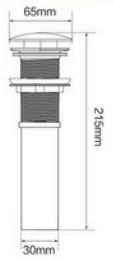

Pedestal Basin
Size: 460x380x840mm

B-165 P-294

Pedestal Basin
Size: 460x380x840mm

B-165 P-295

Pedestal Basin
Size: 460x380x840mm

B-165 P-296

Pedestal Basin
Size: 460x380x840mm

Model: DL001