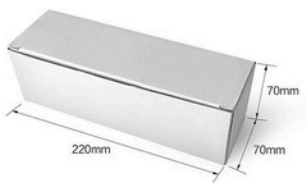

Packing Size: DL001/DL002

Packing Size: DS001/DS002

YOU CAN CHOOSE

Colour

Overflow hole