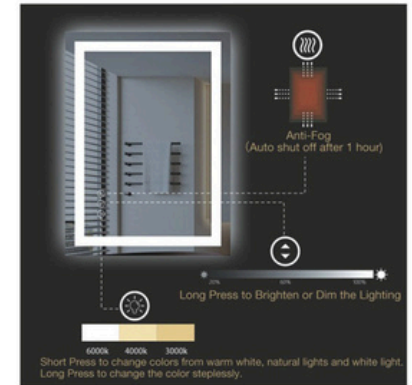

**LED INTELLIGENT
LIGHT MIRROR
CUSTOMIZATION
FRAMELESS DESIGN SERIES**

MODEL: L001AC
SIZE:
20"x28" 24"x32" 24"x36" 24"x40" 28"x36" 36"x36" 32"x40" 32"x48"
36"x48" 30"x55" 28"x60" 36"x60" 32"x72" 36"x72" 36"x78" 32"x84"
36"x94"