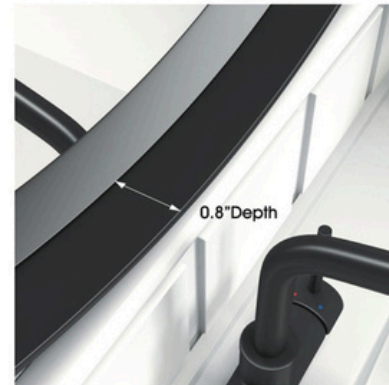

Installation Methods

Installation:
- Fix the two Hooks on the wall with screws
- Hanging the mirror with the back groove vertically or horizontally