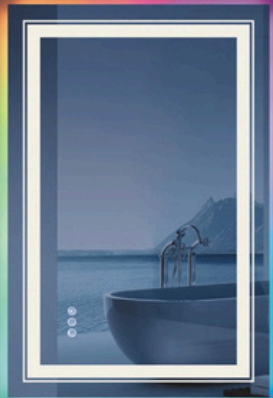

MIRROR

LED BATHROOM MIRROR

MODEL:L052AC5070RGB
 SIZE:20"x28"

RGB LED INTELLIGENT LIGHT MIRROR CUSTOMIZATION FRAMELESS DESIGN SERIES

MODEL:L052ACRGB
 SIZE:

20"x28" 24"x32" 24"x36" 24"x40" 28"x36" 36"x36" 32"x40" 32"x48"
 36"x48" 30"x55" 28"x60" 36"x60" 32"x72" 36"x72" 36"x78" 32"x84"
 36"x94"

RGB Multicolor Backlit

Colorful Cold light White light Warm light
 Pink Red Green Blue

Dimmable Front-Lights

Cold light Warm light Warm light

**ELEGANT
 MULTIPLE COLOR
 SELECTION**

Clean design, good quality