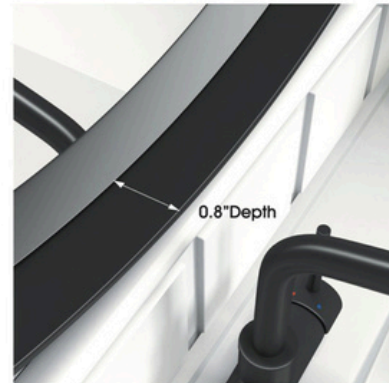

INSTALLATION INSTRUCTIONS

Hanging Hook

Screws: Two Screws
for Installation

STURDINESS: BUILT IN THREE SCREWS.
(TWO FOR INSTALLATION / ONE FOR BACKUP)

MODEI:B6090
SIZE:24"x36"

Wall Mirror for Bathroom Black Metal