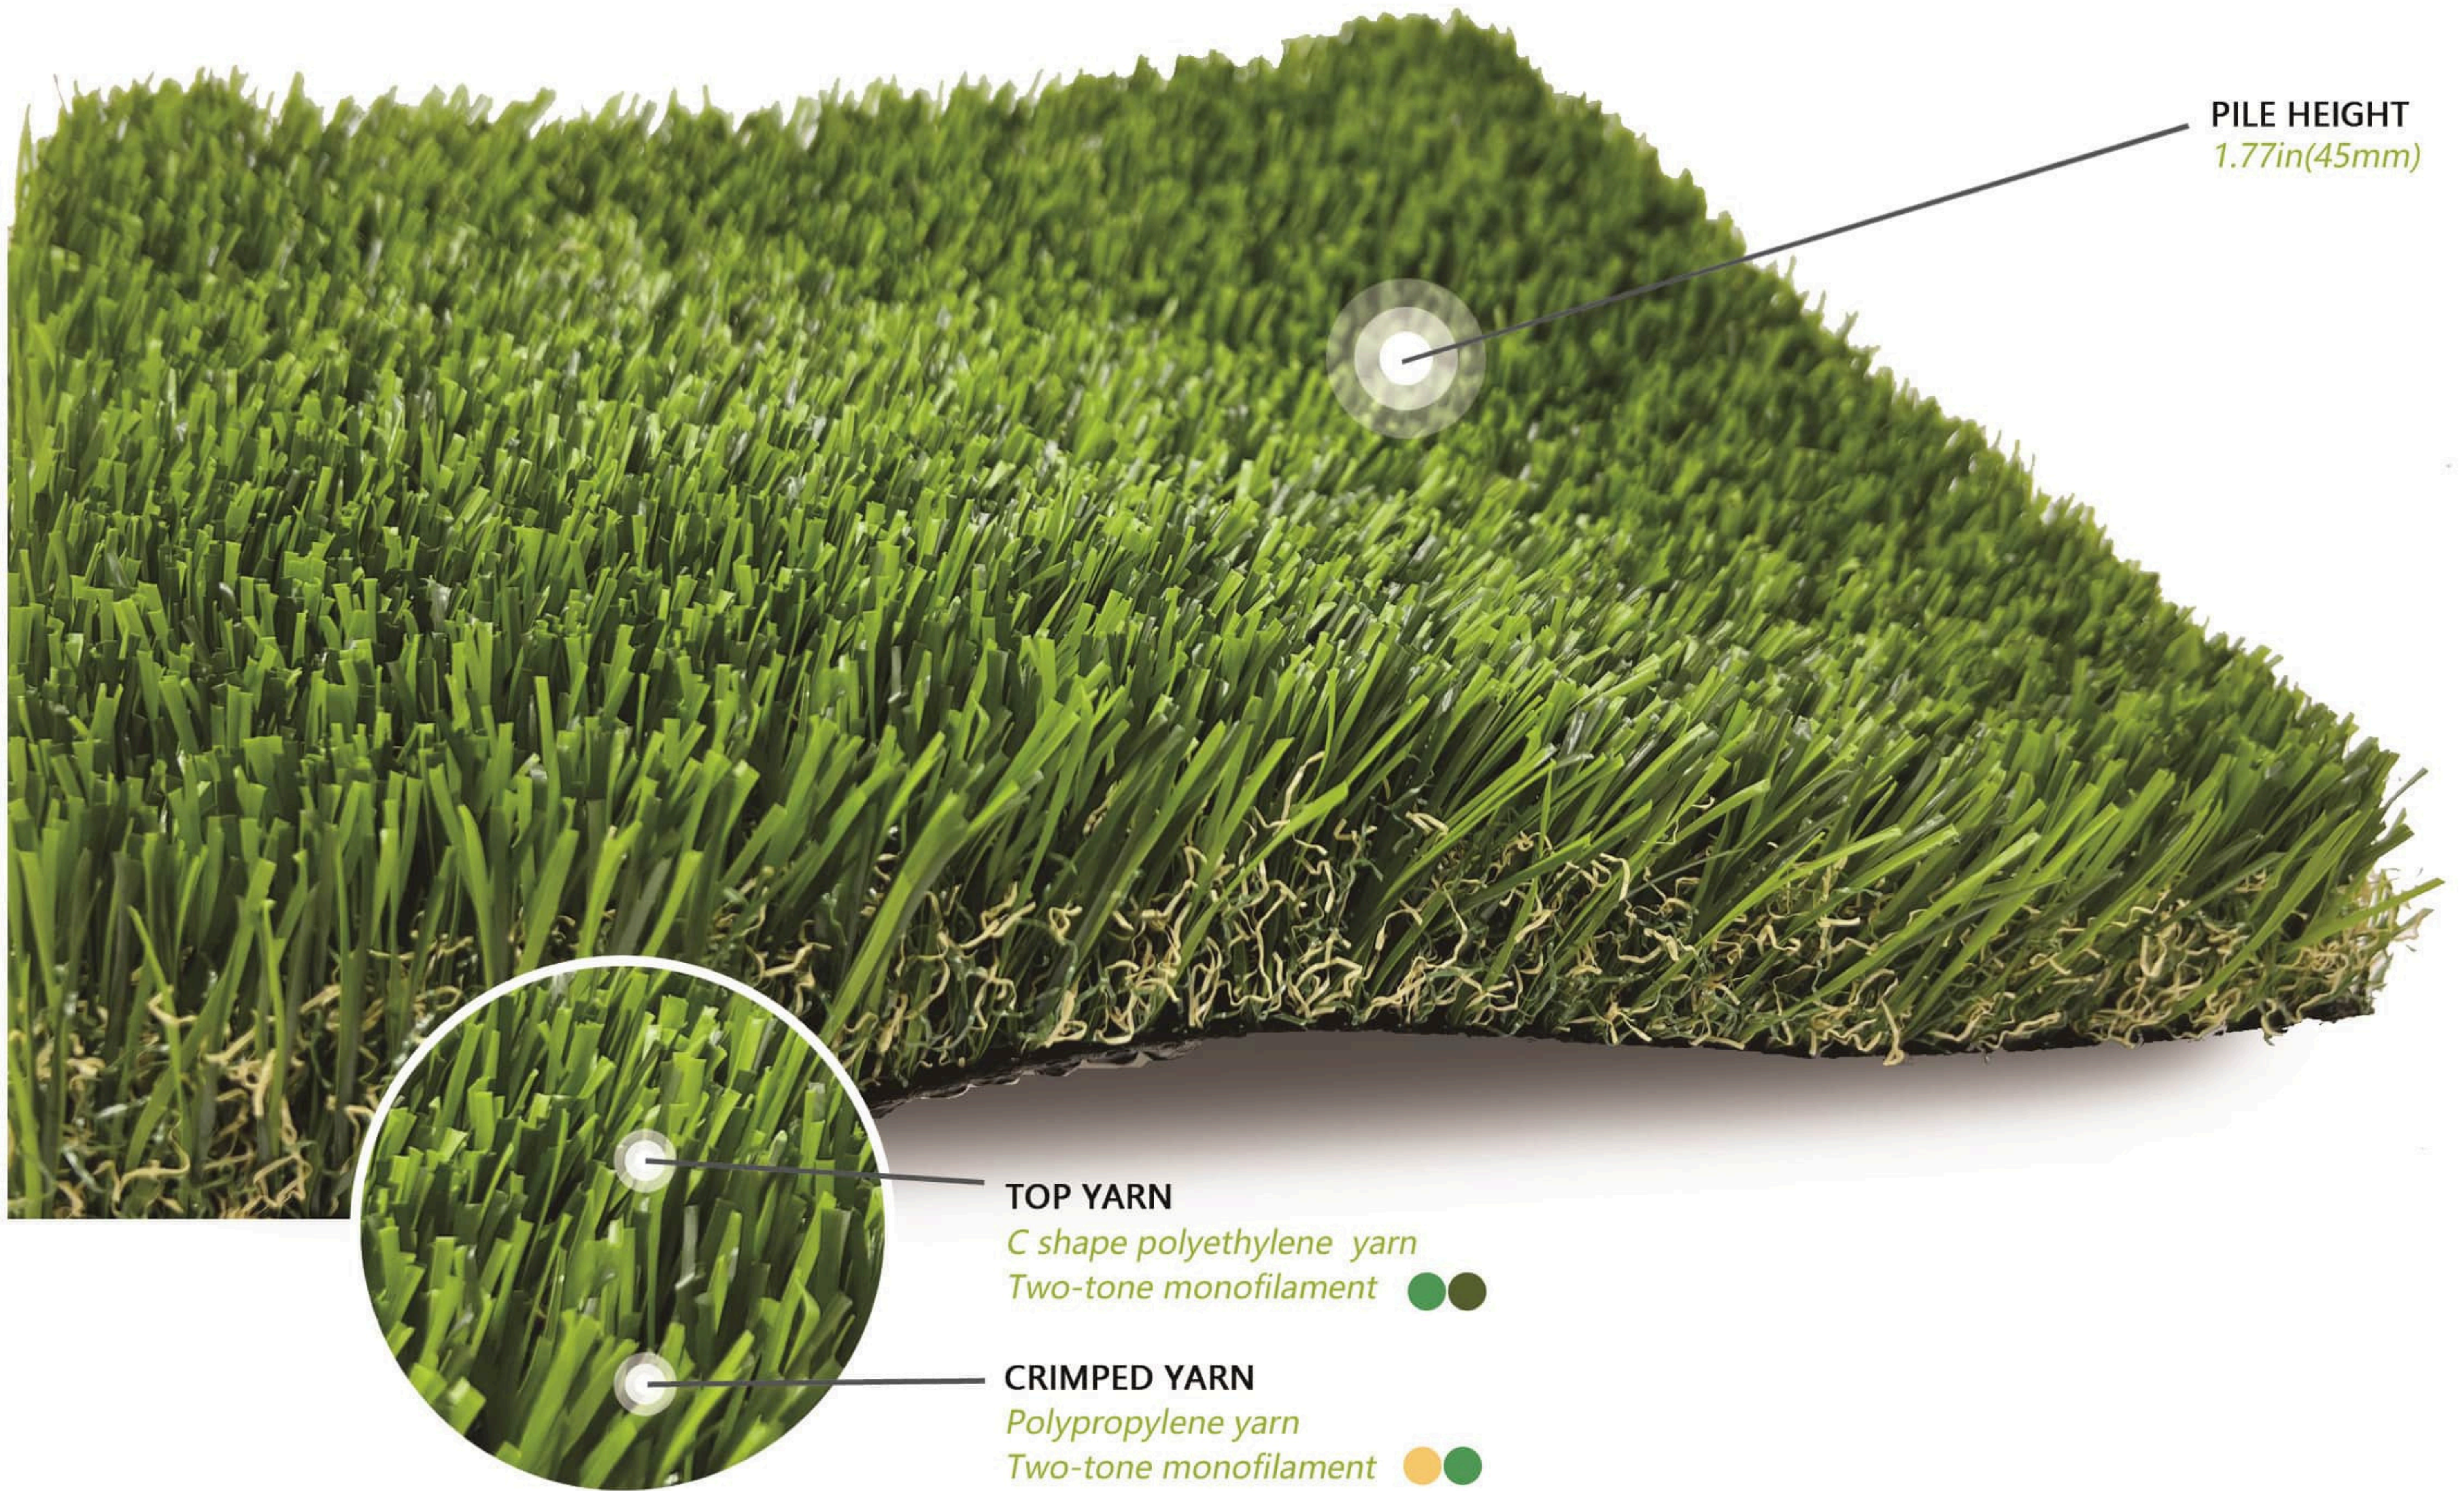

CAMP 4516

FULL OF VITALITY

Camp 4516 is the best-selling product this year, and its height is 45mm (1.77inch).

It feels very beautiful overall, the grass is soft and comfortable, showing a feeling of vitality in summer.

Camp 4516 consists of straight wire and bent wire. Straight silk comes in two shades of green: a perfect blend of pine flower green and olive green, giving the entire lawn a look of energy. The curly silk is composed of fruit green and beige. Good support and high elasticity, you and your family and pets will love it.

3 selection criteria

SOFTNESS	★ ★ ★ ☆ ☆
RESILIENCE	★ ★ ★ ★ ★
COMFORT	★ ★ ★ ★ ☆

Face Weight	56 oz.
Total Weight	76 oz.
Turfing Gauge	3/8"
Backing	Double PP+PU
Density/m²	16800
Roll Length	100ft, 82ft (Customized)
Roll Width	15ft, 13ft, 12ft (Customized)