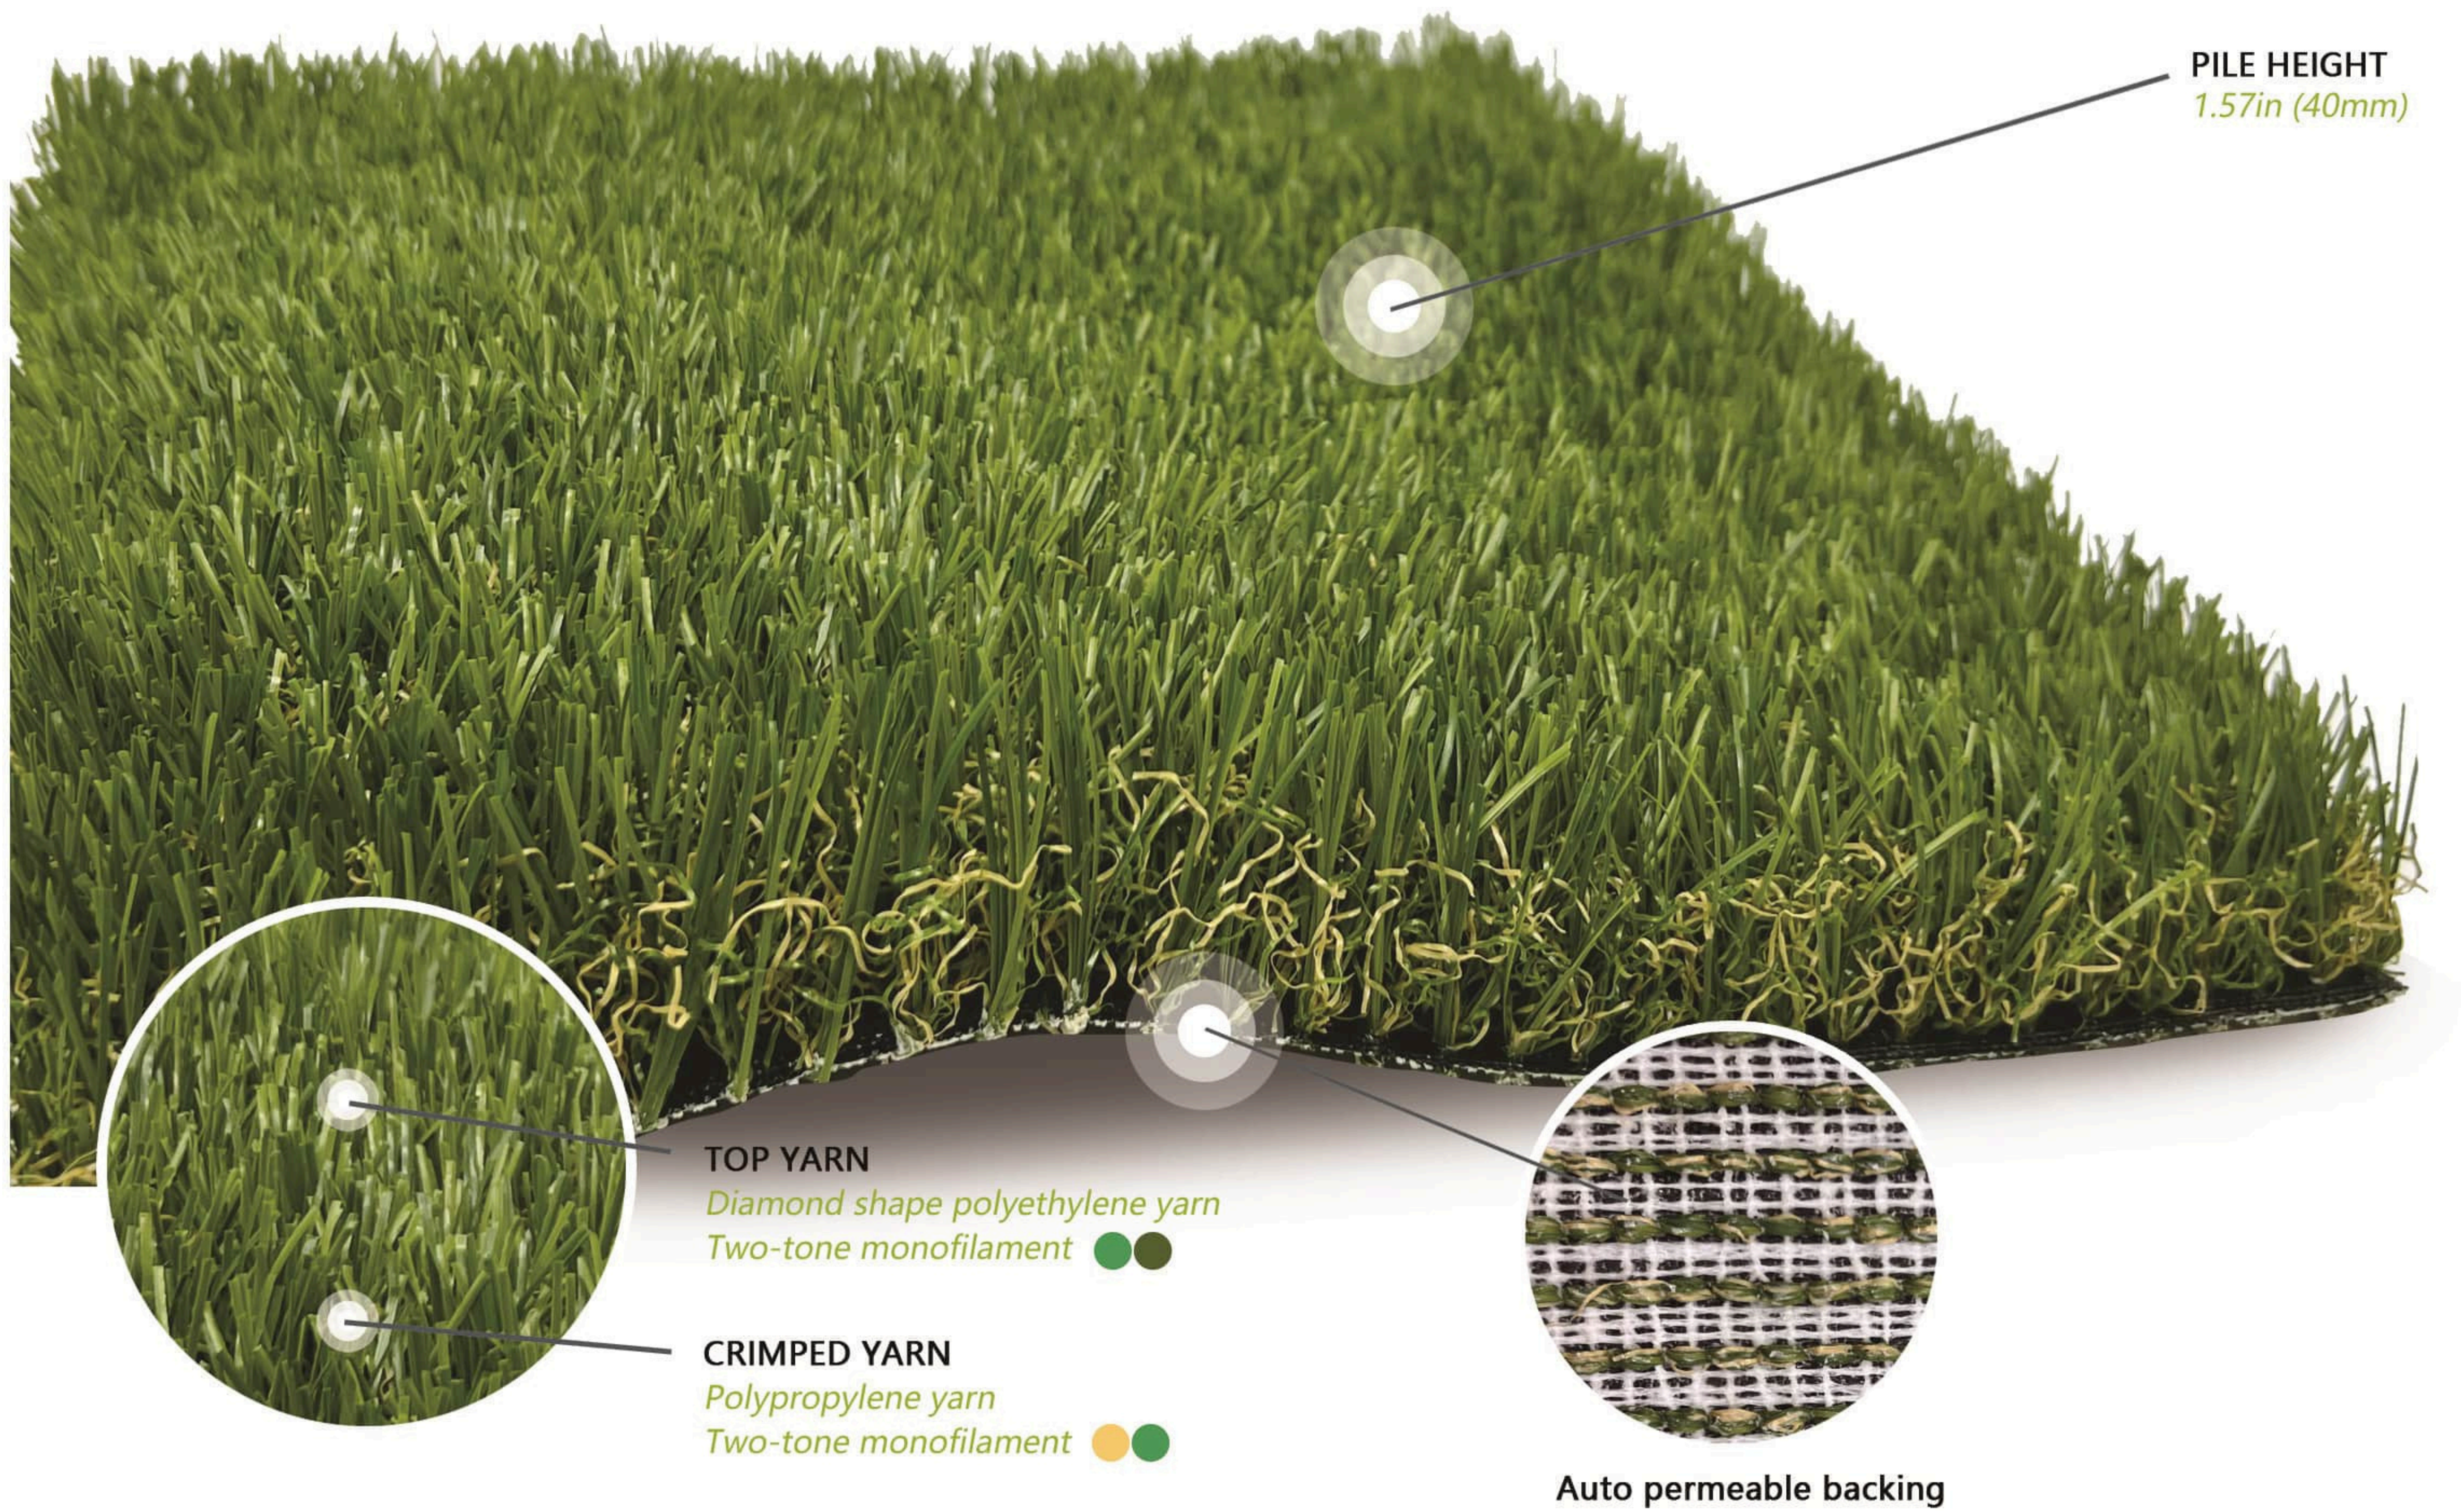

DIAMOND 4014

RESILIENCE AND SHAPE MEMORY