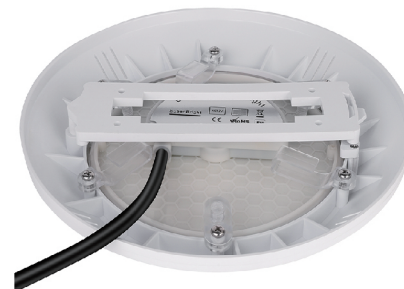

Super Thin PAR56 POOL light

Stainless steel 316L+PC(DC series)

JP110-6W-DC

JP160-10W-DC

Material specifications

Housing	PC
Front Cover	PC shade
LED	Hight bright SMD LED
CRI	Ra>80
IP Grade	IP68
Working Environment	-20 °C ~ +40 °C
Power cable	2 meters H05RNF 2 wires (single color)/ 4 wires (RGB)/5 wires (RGBW)
Control mode	<ul style="list-style-type: none"> • Switch control • Remote control(RF,IR) • APP,DALI,0-10V ...

Connection Diagram

back view

JPB260-18W / JPB260-25W
JPB260-35W / JPB260-42W

18keys remote(RGB/RGBW Optional accessory)

Guidance for installation

Item No.	LED Qty (pcs)	Power	Input Voltage	Emitting Color	Beam Angle	Material
JPB152-10W	SMD 2835 135pcs	10W	AC12V	Warm White Cool White Red Green Blue RGB RGBW	120°	PC
JPB152-18W	SMD 2835 252pcs	18W				
JPB180-18W	SMD 2835 252pcs	18W				
JPB180-24W	SMD 2835 324pcs	24W				
JPB230-18W	SMD 2835 252pcs	18W				
JPB230-25W	SMD 2835 324pcs	25W				
JPB230-35W	SMD 2835 432pcs	35W				
JPB230-42W	SMD 2835 540pcs	42W				
JPB260-18W	SMD 2835 252pcs	18W				
JPB260-25W	SMD 2835 324pcs	25W				
JPB260-35W	SMD 2835 432pcs	35W				
JPB260-42W	SMD 2835 540pcs	42W				