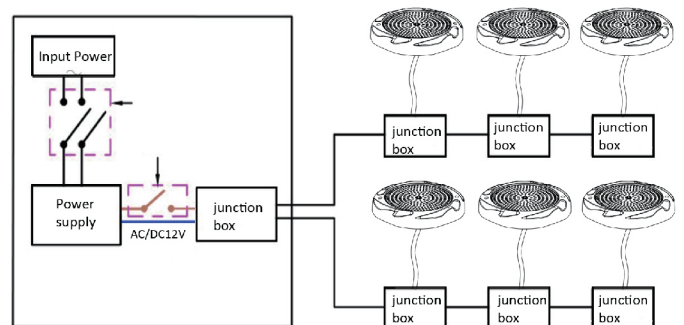

Connection Diagram

back view

JPB260-18W / JPB260-25W
JPB260-35W / JPB260-42W

18keys remote(RGB/RGBW Optional accessory)

Guidance for installation

Item No.	LED Qty (pcs)	Power	Input Voltage	Emitting Color	Beam Angle	Material
JPB152-10W	SMD 2835 135pcs	10W	AC12V	Warm White Cool White Red Green Blue RGB RGBW	120°	PC
JPB152-18W	SMD 2835 252pcs	18W				
JPB180-18W	SMD 2835 252pcs	18W				
JPB180-24W	SMD 2835 324pcs	24W				
JPB230-18W	SMD 2835 252pcs	18W				
JPB230-25W	SMD 2835 324pcs	25W				
JPB230-35W	SMD 2835 432pcs	35W				
JPB230-42W	SMD 2835 540pcs	42W				
JPB260-18W	SMD 2835 252pcs	18W				
JPB260-25W	SMD 2835 324pcs	25W				
JPB260-35W	SMD 2835 432pcs	35W				
JPB260-42W	SMD 2835 540pcs	42W				