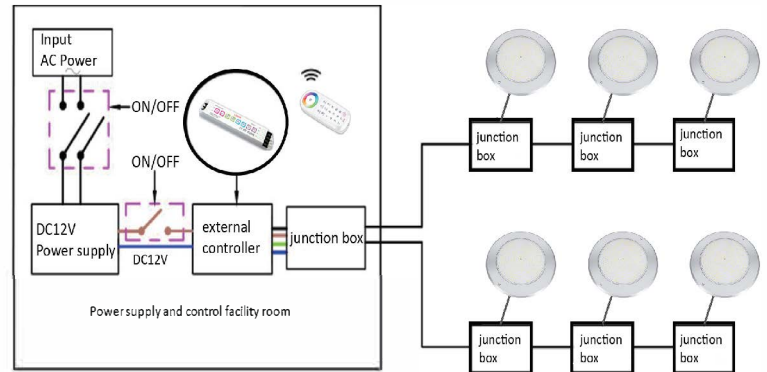

Connection Diagram

Item No.	LED Qty (pcs)	Power	Input Voltage	Emitting Color	Beam Angle	Material
JP110-6W-DC	SMD 2835 63pcs	6W	DC12V	Warm White Cool White Red Green Blue RGB RGBW	120°	316SS+PC
JP160-10W-DC	SMD 2835 108pcs	10W				
JP230-18W-DC	SMD 2835 252pcs	18W				
JP230-25WDC	SMD 2835 324pcs	25W				
JP230-35WDC	SMD 2835 432pcs	35W				
JP280-25WDC	SMD 2835 324pcs	25W				
JP280-35WDC	SMD 2835 432pcs	35W				
JP280-42W-DC	SMD 2835 540pcs	42W