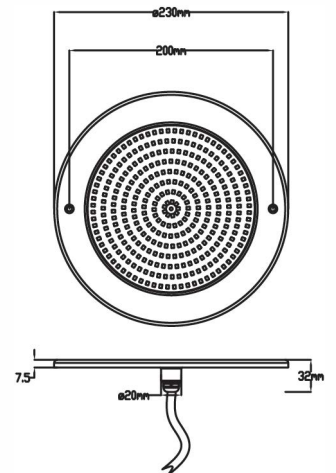

JP230-18W-DC
JP230-25W-DC
JP230-35W-DC

JP280-25W-DC
JP280-35W-DC
JP280-42W-DC

Outer Dimensions

Unit:mm

JP110-*-DC

JP160-*-DC

JP230-*-DC

JP280-*-DC

JP280-25W-AC
JP280-35W-AC
JP280-42W-AC

Outer Dimensions

Unit:mm

Item No.	LED Qty (pcs)	Power	Input Voltage	Emitting Color	Beam Angle	Material
JP110-6W-AC	SMD 2835 63pcs	6W	AC12V	Warm White Cool White Red Green Blue RGB RGBW	120°	316SS+PC
JP160-10W-AC	SMD 2835 108pcs	10W				
JP230-18W-AC	SMD 2835 252pcs	18W				
JP230-25W-AC	SMD 2835 324pcs	25W				
JP230-35W-AC	SMD 2835 432pcs	35W				
JP280-25W-AC	SMD 2835 324pcs	25W				
JP280-35W-AC	SMD 2835 432pcs	35W				
JP280-42W-AC	SMD 2835 540pcs	42W				

Slim Par56 Swimming Pool Light (DC series)

PC housing, easy install, high luminous efficiency

JPP12006

JPP12006

JPP16010

JPP16010

JPP23018
JPP23025
JPP23035

JPP23018/JPP23025/JPP23035

Connection Diagram

Item No.	LED Qty (pcs)	Power	Input Voltage	Emitting Color	Beam Angle	Material
JPP12006	SMD 2835 63pcs	6W	DC12V	Warm White Cool White Red Green Blue RGB RGBW	120°	PC
JPP16010	SMD 2835 108pcs	10W				
JPP23018	SMD 2835 252pcs	18W				
JPP23025	SMD 2835 324pcs	25W				
JPP23035	SMD 2835 432pcs	35W				