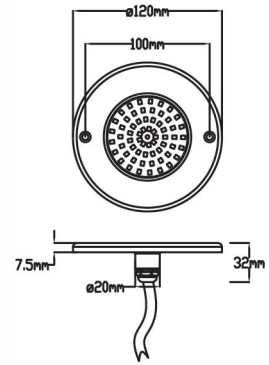

Slim Par56 Swimming Pool Light (DC series)

PC housing, easy install, high luminous efficiency

JPP12006