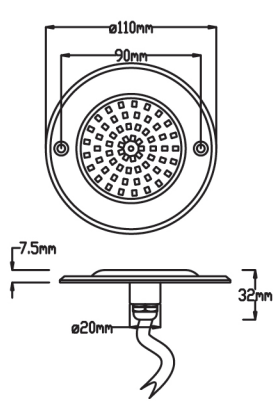

Super Thin PAR56 POOL light

Stainless steel 316L+PC(DC series)

JP110-6W-DC

JP160-10W-DC

Material specifications

Housing	PC
Front Cover	PC shade
LED	Hight bright SMD LED
CRI	Ra>80
IP Grade	IP68
Working Environment	-20 °C ~ +40 °C
Power cable	2 meters H05RNF 2 wires (single color)/ 4 wires (RGB)/5 wires (RGBW)
Control mode	<ul style="list-style-type: none"> • Switch control • Remote control(RF,IR) • APP,DALI,0-10V ...

Connection Diagram

Item No.	LED Qty (pcs)	Power	Input Voltage	Emitting Color	Beam Angle	Material
JP110-6W-DC	SMD 2835 63pcs	6W	DC12V	Warm White Cool White Red Green Blue RGB RGBW	120°	316SS+PC
JP160-10W-DC	SMD 2835 108pcs	10W				
JP230-18W-DC	SMD 2835 252pcs	18W				
JP230-25WDC	SMD 2835 324pcs	25W				
JP230-35WDC	SMD 2835 432pcs	35W				
JP280-25WDC	SMD 2835 324pcs	25W				
JP280-35WDC	SMD 2835 432pcs	35W				
JP280-42W-DC	SMD 2835 540pcs	42W				

JP230-18W-DC
JP230-25W-DC
JP230-35W-DC

JP280-25W-DC
JP280-35W-DC
JP280-42W-DC

Outer Dimensions

Unit:mm

JP110-*-DC

JP160-*-DC

JP230-*-DC

JP280-*-DC