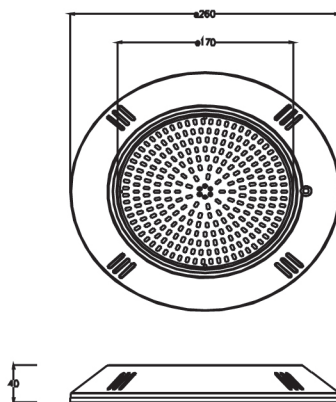

Connection Diagram

back view

JPB260-18W / JPB260-25W
JPB260-35W / JPB260-42W

18keys remote(RGB/RGBW Optional accessory)

Guidance for installation

Item No.	LED Qty (pcs)	Power	Input Voltage	Emitting Color	Beam Angle	Material
JPB152-10W	SMD 2835 135pcs	10W	AC12V	Warm White Cool White Red Green Blue RGB RGBW	120°	PC
JPB152-18W	SMD 2835 252pcs	18W				
JPB180-18W	SMD 2835 252pcs	18W				
JPB180-24W	SMD 2835 324pcs	24W				
JPB230-18W	SMD 2835 252pcs	18W				
JPB230-25W	SMD 2835 324pcs	25W				
JPB230-35W	SMD 2835 432pcs	35W				
JPB230-42W	SMD 2835 540pcs	42W				
JPB260-18W	SMD 2835 252pcs	18W				
JPB260-25W	SMD 2835 324pcs	25W				
JPB260-35W	SMD 2835 432pcs	35W				
JPB260-42W	SMD 2835 540pcs	42W				