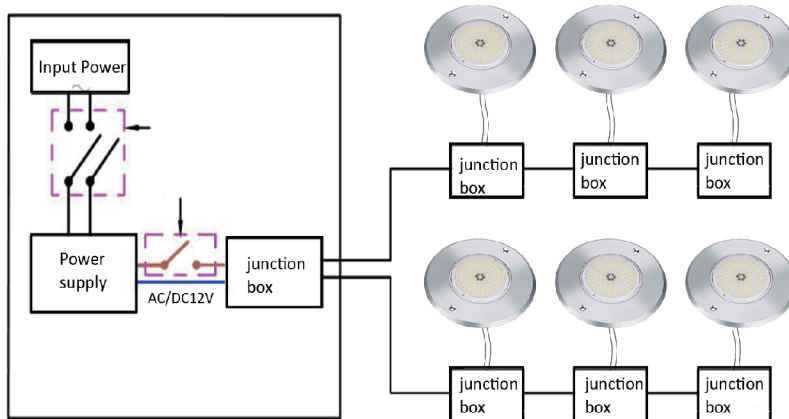

Material specifications

Housing	PC
Front Cover	PC shade
LED	High bright SMD LED
CRI	Ra>80
IP Grade	IP68
Working Environment	-20°C~+40°C
Power cable	2 meters H05RNF 2 wires (single color)/ 2 wires (RGB)/(RGBW)
Control mode	• Switch control • Remote control(RF,IR) • APP,DALI,0-10V ...

Connection Diagram