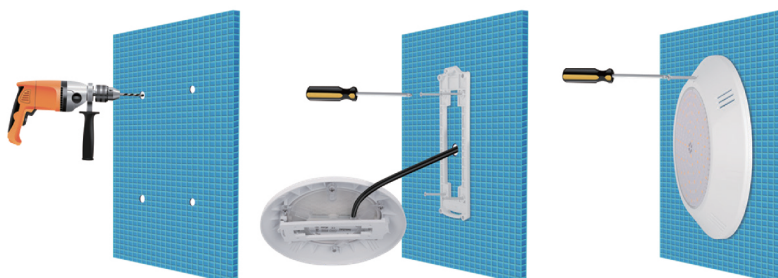

Connection Diagram

back view

JPB260-18W / JPB260-25W
JPB260-35W / JPB260-42W

18keys remote(RGB/RGBW Optional accessory)

Guidance for installation

Item No.	LED Qty (pcs)	Power	Input Voltage	Emitting Color	Beam Angle	Material
JPB152-10W	SMD 2835 135pcs	10W	AC12V	Warm White Cool White Red Green Blue RGB RGBW	120°	PC
JPB152-18W	SMD 2835 252pcs	18W				
JPB180-18W	SMD 2835 252pcs	18W				
JPB180-24W	SMD 2835 324pcs	24W				
JPB230-18W	SMD 2835 252pcs	18W				
JPB230-25W	SMD 2835 324pcs	25W				
JPB230-35W	SMD 2835 432pcs	35W				
JPB230-42W	SMD 2835 540pcs	42W				
JPB260-18W	SMD 2835 252pcs	18W				
JPB260-25W	SMD 2835 324pcs	25W				
JPB260-35W	SMD 2835 432pcs	35W				
JPB260-42W	SMD 2835 540pcs	42W				