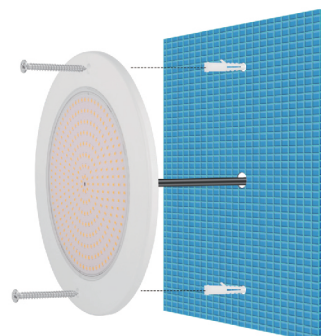

Super Thin PAR56 POOL light

Stainless steel 316L+PC(DC series)

JP110-6W-DC

JP160-10W-DC

Material specifications

Housing	PC
Front Cover	PC shade
LED	Hight bright SMD LED
CRI	Ra>80
IP Grade	IP68
Working Environment	-20 °C ~ +40 °C
Power cable	2 meters H05RNF 2 wires (single color)/ 4 wires (RGB)/5 wires (RGBW)
Control mode	<ul style="list-style-type: none"> • Switch control • Remote control(RF,IR) • APP,DALI,0-10V ...

Connection Diagram

Item No.	LED Qty (pcs)	Power	Input Voltage	Emitting Color	Beam Angle	Material
JP110-6W-DC	SMD 2835 63pcs	6W	DC12V	Warm White Cool White Red Green Blue RGB RGBW	120°	316SS+PC
JP160-10W-DC	SMD 2835 108pcs	10W				
JP230-18W-DC	SMD 2835 252pcs	18W				
JP230-25WDC	SMD 2835 324pcs	25W				
JP230-35WDC	SMD 2835 432pcs	35W				
JP280-25WDC	SMD 2835 324pcs	25W				
JP280-35WDC	SMD 2835 432pcs	35W				
JP280-42W-DC	SMD 2835 540pcs	42W				

JP230-18W-DC
JP230-25W-DC
JP230-35W-DC

JP280-25W-DC
JP280-35W-DC
JP280-42W-DC

Outer Dimensions

Unit:mm

JP110-*-DC

JP160-*-DC

JP230-*-DC

JP280-*-DC

side view

back view

Guidance for installation

JP110-6W-AC

JP160-10W-AC

Material specifications

Housing	PC
Front Cover	PC shade
LED	High bright SMD LED
CRI	Ra>80
IP Grade	IP68
Working Environment	-20°C~+40°C
Power cable	2 meters H05RNF 2 wires (single color)/ 2 wires (RGB)/(RGBW)
Control mode	<ul style="list-style-type: none"> • Switch control • Remote control(RF,IR) • APP,DALI,0-10V ...