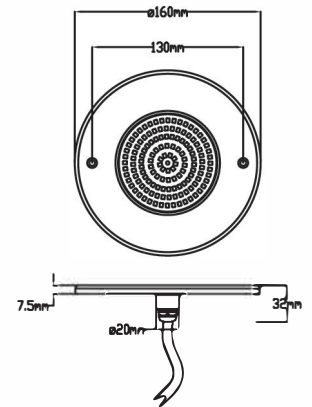

JP280-25W-AC
JP280-35W-AC
JP280-42W-AC

Outer Dimensions

Unit:mm

Item No.	LED Qty (pcs)	Power	Input Voltage	Emitting Color	Beam Angle	Material
JP110-6W-AC	SMD 2835 63pcs	6W	AC12V	Warm White Cool White Red Green Blue RGB RGBW	120°	316SS+PC
JP160-10W-AC	SMD 2835 108pcs	10W				
JP230-18W-AC	SMD 2835 252pcs	18W				
JP230-25W-AC	SMD 2835 324pcs	25W				
JP230-35W-AC	SMD 2835 432pcs	35W				
JP280-25W-AC	SMD 2835 324pcs	25W				
JP280-35W-AC	SMD 2835 432pcs	35W				
JP280-42W-AC	SMD 2835 540pcs	42W				

Slim Par56 Swimming Pool Light (DC series)

PC housing, easy install, high luminous efficiency

JPP12006

JPP12006

JPP16010

JPP16010

JPP23018
JPP23025
JPP23035

JPP23018/JPP23025/JPP23035

Connection Diagram

Item No.	LED Qty (pcs)	Power	Input Voltage	Emitting Color	Beam Angle	Material
JPP12006	SMD 2835 63pcs	6W	DC12V	Warm White Cool White Red Green Blue RGB RGBW	120°	PC
JPP16010	SMD 2835 108pcs	10W				
JPP23018	SMD 2835 252pcs	18W				
JPP23025	SMD 2835 324pcs	25W				
JPP23035	SMD 2835 432pcs	35W				