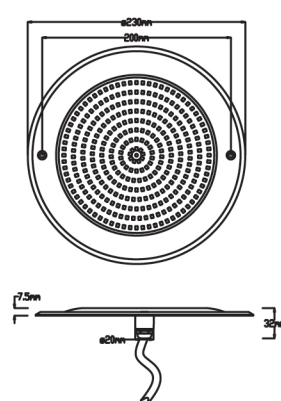

Super Thin PAR56 POOL light

Stainless steel 316L+PC(DC series)

JP110-6W-DC

JP160-10W-DC

Material specifications

Housing	PC
Front Cover	PC shade
LED	Hight bright SMD LED
CRI	Ra>80
IP Grade	IP68
Working Environment	-20 °C ~ +40 °C
Power cable	2 meters H05RNF 2 wires (single color)/ 4 wires (RGB)/5 wires (RGBW)
Control mode	<ul style="list-style-type: none"> • Switch control • Remote control(RF,IR) • APP,DALI,0-10V ...

Connection Diagram

Item No.	LED Qty (pcs)	Power	Input Voltage	Emitting Color	Beam Angle	Material
JP110-6W-DC	SMD 2835 63pcs	6W	DC12V	Warm White Cool White Red Green Blue RGB RGBW	120°	316SS+PC
JP160-10W-DC	SMD 2835 108pcs	10W				
JP230-18W-DC	SMD 2835 252pcs	18W				
JP230-25WDC	SMD 2835 324pcs	25W				
JP230-35WDC	SMD 2835 432pcs	35W				
JP280-25WDC	SMD 2835 324pcs	25W				
JP280-35WDC	SMD 2835 432pcs	35W				
JP280-42W-DC	SMD 2835 540pcs	42W				

JP230-18W-DC
JP230-25W-DC
JP230-35W-DC

JP280-25W-DC
JP280-35W-DC
JP280-42W-DC

Outer Dimensions

Unit:mm

JP110-*-DC

JP160-*-DC

JP230-*-DC

JP280-*-DC