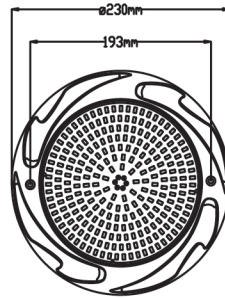

Wall-Mount LED Pool Light (AC series)

PC housing, high luminous efficiency, easy install, energy-saving

Material specifications

Housing	PC
LED	High bright SMD LED
CRI	Ra>80
IP Grade	IP68
Working Environment	-20 C~+40 C
Power cable	2 meters H05RNF 2 wires (single color)/ 2 wires (RGB)/2 wires (RGBW)
Control mode	• Switch control • Remote control(RF,IR) • APP,DALI,0-10V ...

Connection Diagram