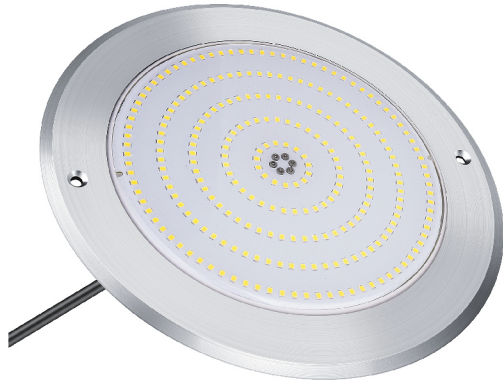

Super Thin PAR56 POOL light

Stainless steel 316L+PC(DC series)

JP110-6W-DC

JP160-10W-DC

Material specifications

Housing	PC
Front Cover	PC shade
LED	Hight bright SMD LED
CRI	Ra>80
IP Grade	IP68
Working Environment	-20 °C ~ +40 °C
Power cable	2 meters H05RNF 2 wires (single color)/ 4 wires (RGB)/5 wires (RGBW)
Control mode	<ul style="list-style-type: none"> • Switch control • Remote control(RF,IR) • APP,DALI,0-10V ...

Connection Diagram

Item No.	LED Qty (pcs)	Power	Input Voltage	Emitting Color	Beam Angle	Material
JP110-6W-DC	SMD 2835 63pcs	6W	DC12V	Warm White Cool White Red Green Blue RGB RGBW	120°	316SS+PC
JP160-10W-DC	SMD 2835 108pcs	10W				
JP230-18W-DC	SMD 2835 252pcs	18W				
JP230-25WDC	SMD 2835 324pcs	25W				
JP230-35WDC	SMD 2835 432pcs	35W				
JP280-25WDC	SMD 2835 324pcs	25W				
JP280-35WDC	SMD 2835 432pcs	35W				
JP280-42W-DC	SMD 2835 540pcs	42W				

Connection Diagram

side view

back view

Customized color box

18Keys remote(RGB/RGBW Optional accessory)

Super Thin PAR56 POOL light

Stainless steel 316L+PC(AC series)

JP230-18W-AC
JP230-25W-AC
JP230-35W-AC

JP280-25W-AC
JP280-35W-AC
JP280-42W-AC

Outer Dimensions

Unit:mm

Item No.	LED Qty (pcs)	Power	Input Voltage	Emitting Color	Beam Angle	Material
JP110-6W-AC	SMD 2835 63pcs	6W	AC12V	Warm White Cool White Red Green Blue RGB RGBW	120°	316SS+PC
JP160-10W-AC	SMD 2835 108pcs	10W				
JP230-18W-AC	SMD 2835 252pcs	18W				
JP230-25W-AC	SMD 2835 324pcs	25W				
JP230-35W-AC	SMD 2835 432pcs	35W				
JP280-25W-AC	SMD 2835 324pcs	25W				
JP280-35W-AC	SMD 2835 432pcs	35W				
JP280-42W-AC	SMD 2835 540pcs	42W				