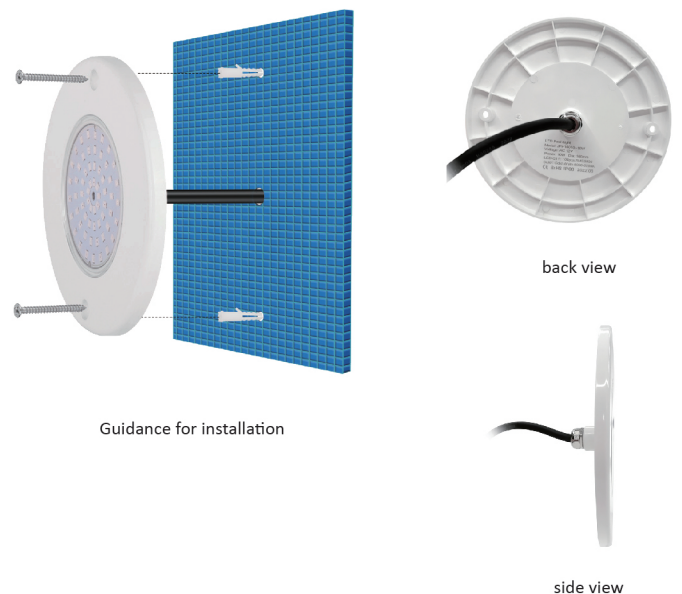

Material specifications

Housing	PC
LED	Hight bright SMD LED
CRI	Ra>80
IP Grade	IP68
Working Environment	-20℃~+40℃
Power cable	2 meters H05RNF 2 wires (single color)/ 4 wires (RGB)/5 wires (RGBW)
Control mode	• Switch control • Remote control(RF,IR) • APP,DALI,0-10V ...