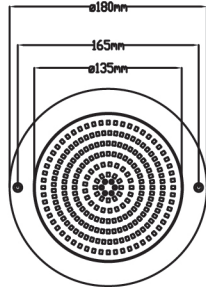

Wall-Mount LED Pool Light (AC series)

PC housing, high luminous efficiency, easy install, energy-saving

JPB152-10W / JPB152-18W

JPB180-18W / JPB180-24W

JPB230-18W / JPB230-25W
JPB230-35W / JPB230-42W

JPB152-10W / JPB152-18W