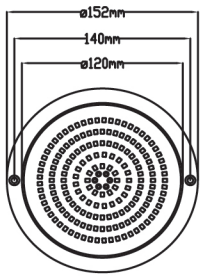

Wall-Mount LED Pool Light (AC series)

PC housing, high luminous efficiency, easy install, energy-saving

JPB152-10W / JPB152-18W

JPB180-18W / JPB180-24W

JPB230-18W / JPB230-25W
JPB230-35W / JPB230-42W

JPB152-10W / JPB152-18W