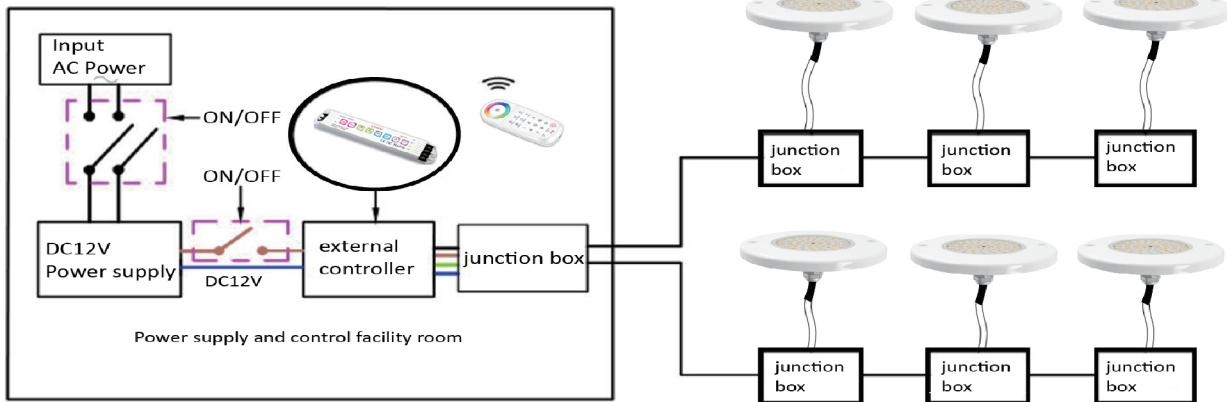

Connection Diagram