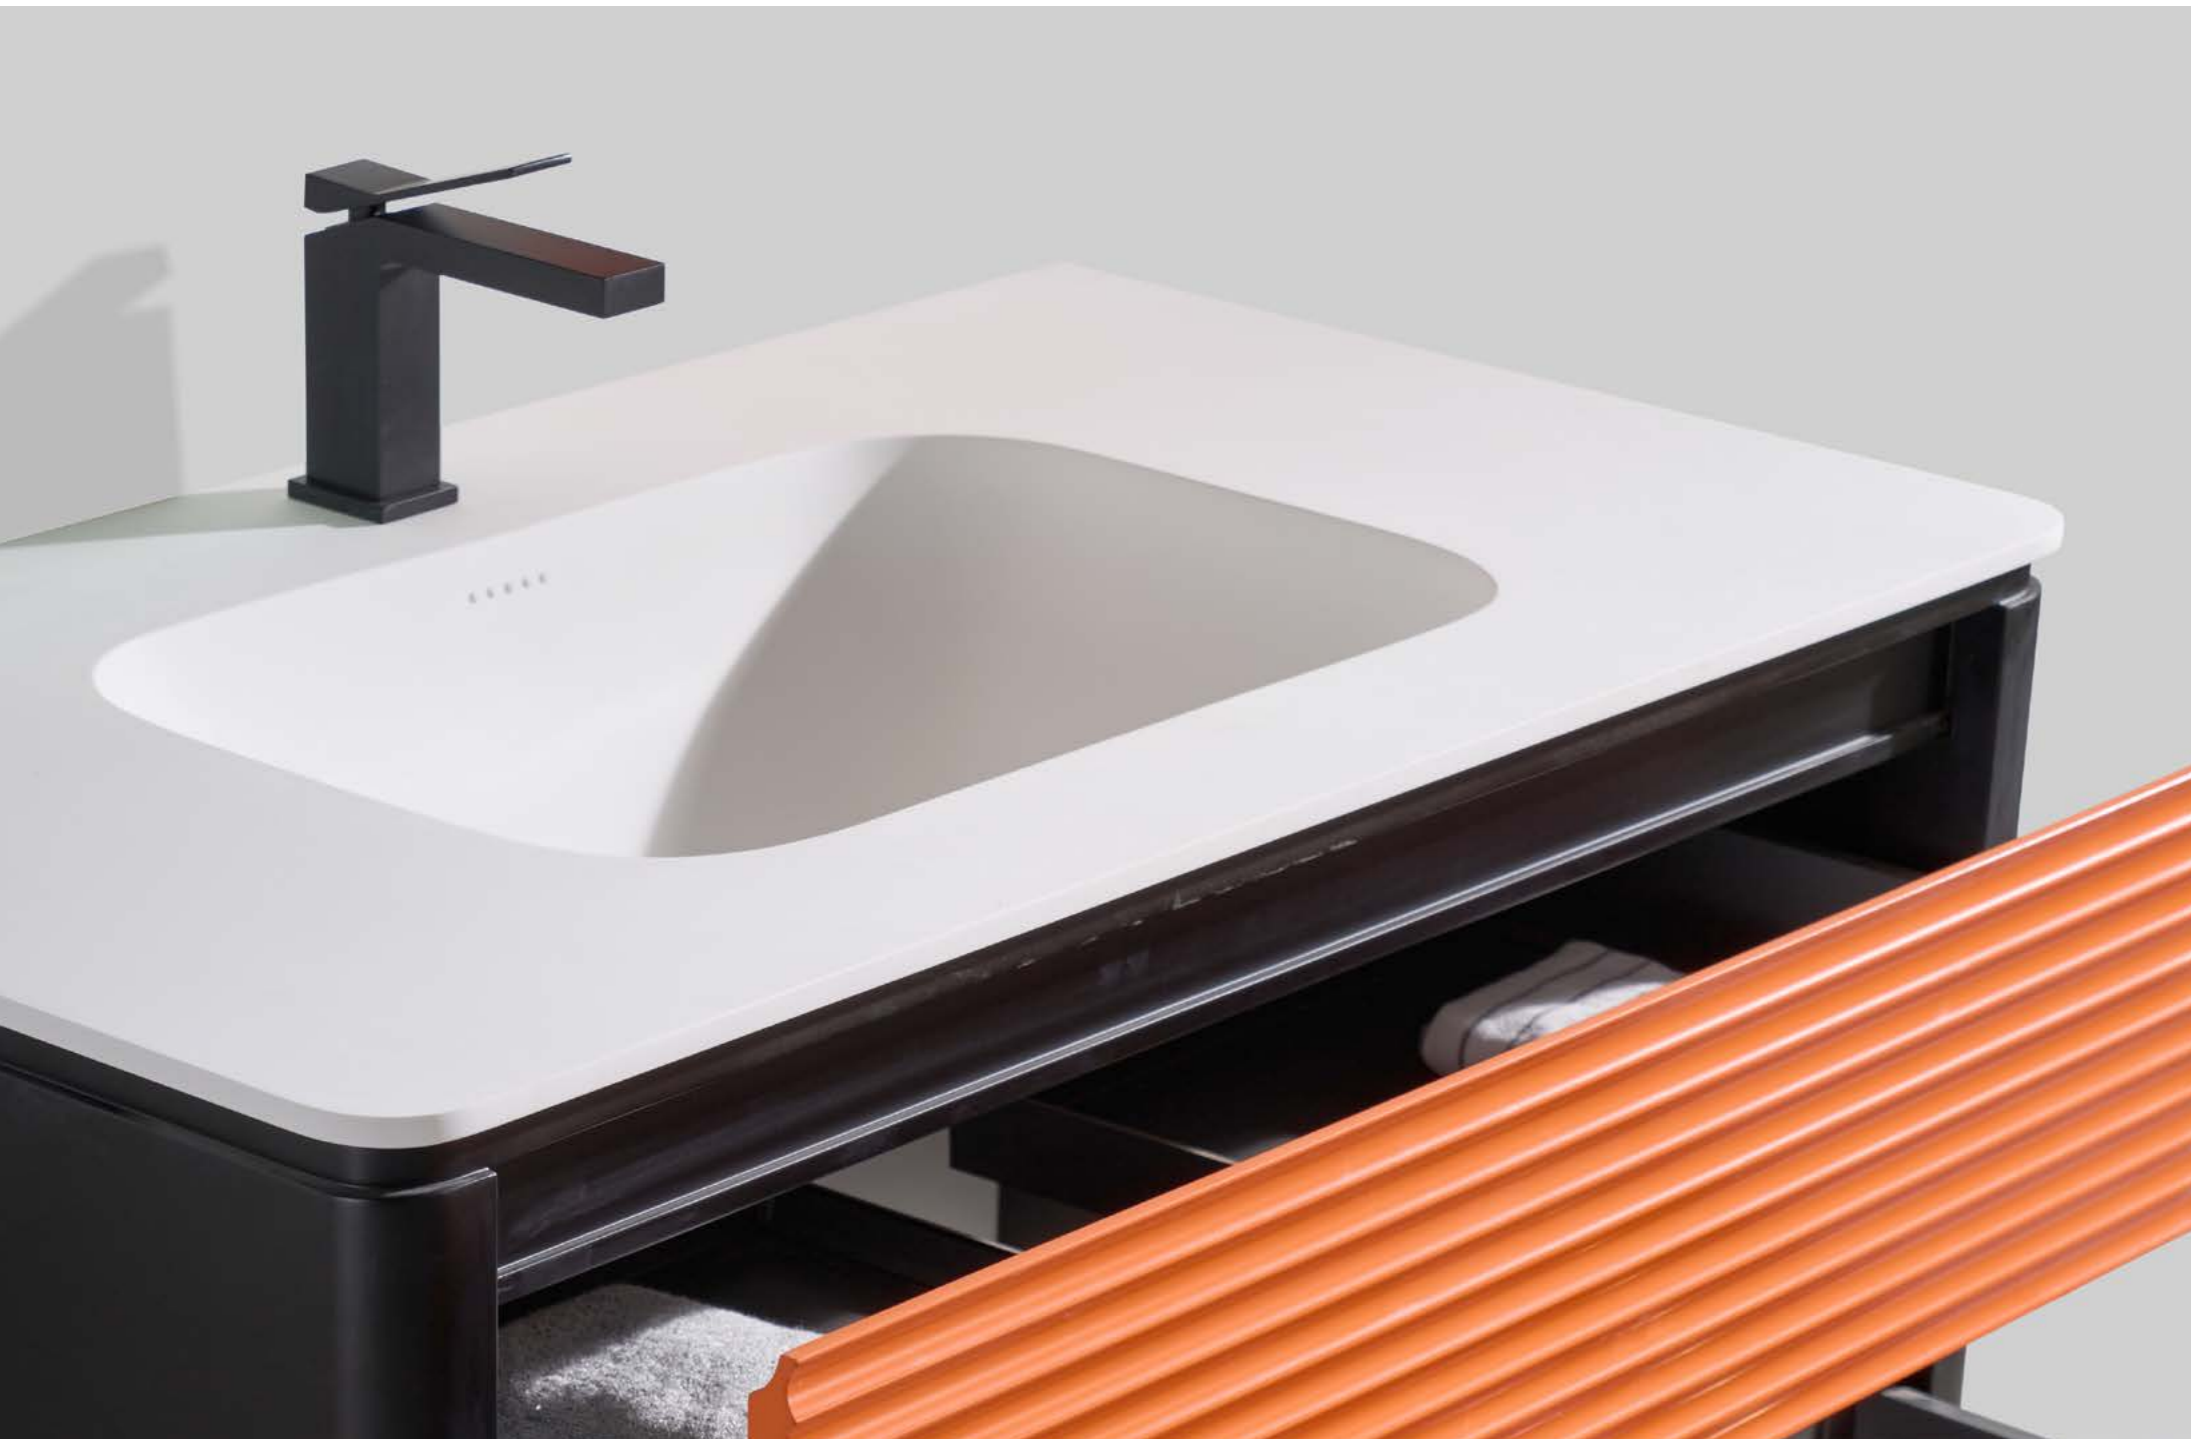

# Whithe.

New Bathroom Cabinet

New Bathroom Cabinet

Quiet Black with Vitally Orange  
More gentle and quiet  
In terms of visual effects  
Bringing a positive and clear feeling to people