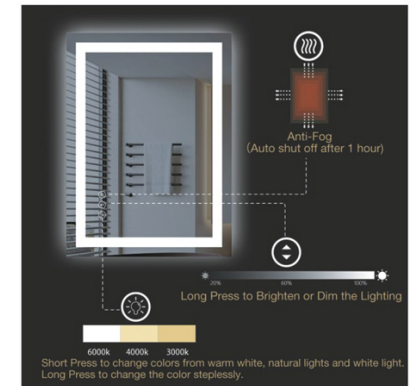

LED INTELLIGENT LIGHT MIRROR CUSTOMIZATION FRAMELESS DESIGN SERIES

MODEL: L001AC

SIZE:
20"x28" 24"x32" 24"x36" 24"x40" 28"x36" 36"x36" 32"x40" 32"x48"
36"x48" 30"x55" 28"x60" 36"x60" 32"x72" 36"x72" 36"x78" 32"x84"
36"x94"