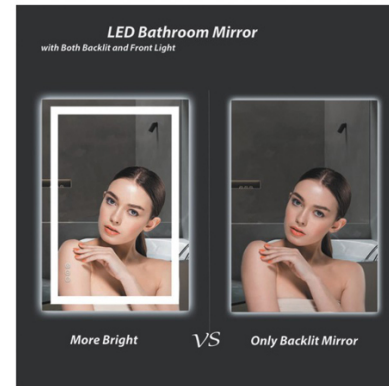

LED INTELLIGENT LIGHT MIRROR CUSTOMIZATION FRAMELESS DESIGN SERIES

MODEL: L001AC

SIZE:
20"x28" 24"x32" 24"x36" 24"x40" 28"x36" 36"x36" 32"x40" 32"x48"
36"x48" 30"x55" 28"x60" 36"x60" 32"x72" 36"x72" 36"x78" 32"x84"
36"x94"