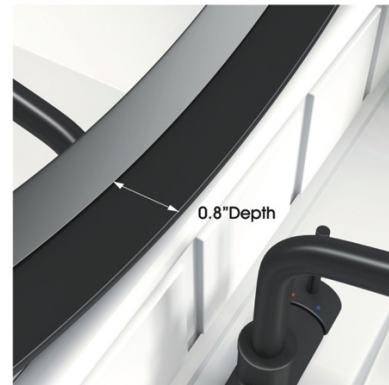

Wall Mirror for Bathroom Black Metal

MODEL: B60/B76.2
SIZE: 24"x24" 28"x28"

INSTALLATION INSTRUCTIONS

STURDINESS: BUILT IN THREE SCREWS.
(TWO FOR INSTALLATION / ONE FOR BACKUP)