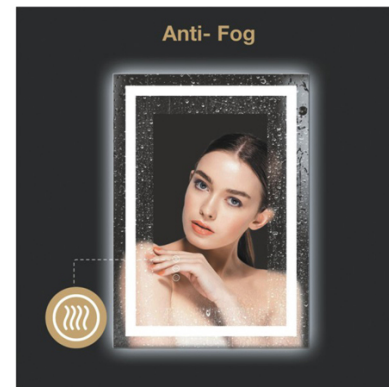

LED INTELLIGENT LIGHT MIRROR CUSTOMIZATION FRAMELESS DESIGN SERIES

MODEL: L001AC

SIZE:
20"x28" 24"x32" 24"x36" 24"x40" 28"x36" 36"x36" 32"x40" 32"x48"
36"x48" 30"x55" 28"x60" 36"x60" 32"x72" 36"x72" 36"x78" 32"x84"
36"x94"