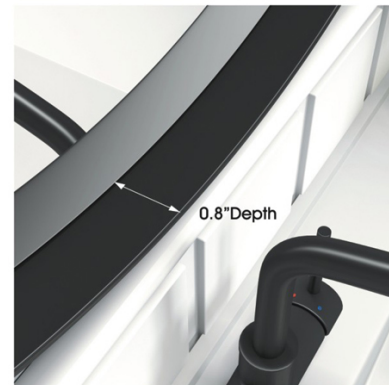

4" Hanging Hook
x 2pcs

Screws x 4 sets

Installation:

- Fix the two Hooks on the wall with screws
- Hanging the mirror with the back groove vertically or horizontally