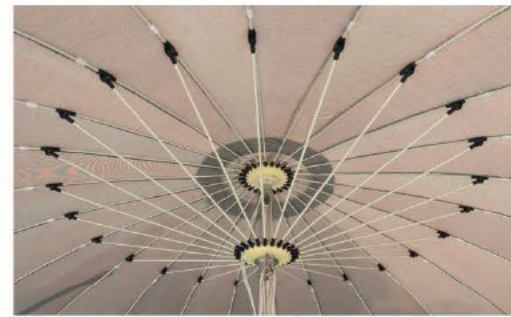

Aluminium Patio Umbrella

Aluminium Patio Umbrella

Umbrella Size 2.7M, 3M Pole  
Size:  $\phi$ 48MM  
Rib Size 20x30MM  
Fabric: Polyester (280g)  
Base: 55kg (granite)

Umbrella Size 2.7M, 3M  
Pole Size:  $\phi$ 48MM  
Rib Size: 20x30MM  
Fabric: Polyester (280g)  
Base: 55kg (granite)

Aluminum Hydraulic Umbrella

Aluminum Patio Umbrella

Umbrella Size: 2.5M, 3M Pole  
Size:  $\phi$ 48MM  
Rib Size: 20x30MM  
Fabric: Polyester (280g)  
Base: 55kg (granite)

Umbrella Size 3M, 4M Pole  
Size:  $\phi$ 48MM (alum.) Rib  
Size: 24k (fiberglass)  
Fabric: Polyester (280g)  
Base: 55kg (granite)

Faded text describing the product's features and benefits.

Faded text describing the product's features and benefits.

The RSF hanging umbrella is a perfect choice for your outdoor space. It is made of high-quality aluminum and is designed to be durable and long-lasting. The umbrella is easy to use and can be adjusted to your desired height. It is also easy to store and transport. The RSF hanging umbrella is a great addition to your outdoor furniture collection.

The RSF hanging umbrella is a perfect choice for your outdoor space. It is made of high-quality aluminum and is designed to be durable and long-lasting. The umbrella is easy to use and can be adjusted to your desired height. It is also easy to store and transport. The RSF hanging umbrella is a great addition to your outdoor furniture collection.