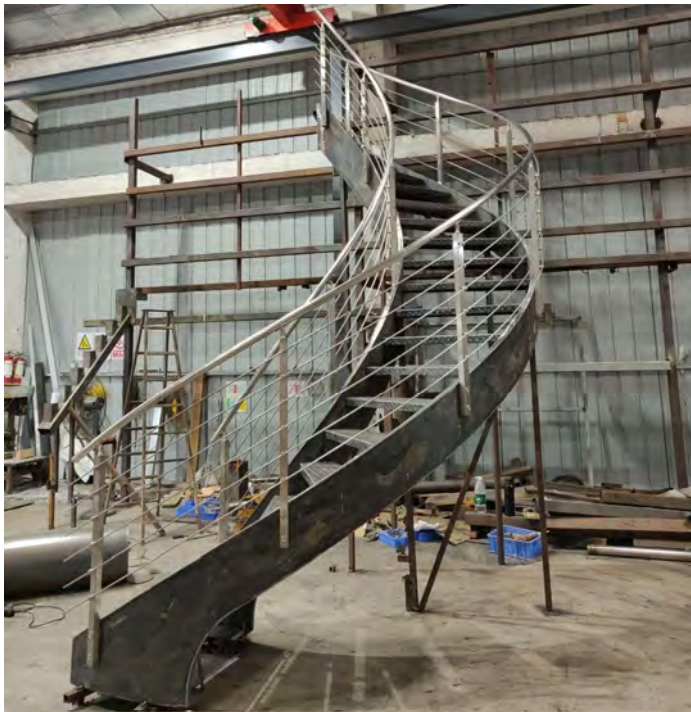

U Shape of Staircase

U Shape of Staircase

Curved Staircase with glass railing

Curved Staircase

Stair specification:

- 1, Floor to floor height: 3045mm; Step riser: 160.3mm;
- Step: 19; Diameter: Ø3000mm;
- 2, Center post: Ø630*25mm;
- 3, Railing: 8mm carbon steel with paint spraying;
- 4, Treads: 6mm carbon steel with paint spraying;
- 5, Railing height: H=950mm;

Curved Staircase

Curved Staircase

Spiral Staircase

Spiral Staircase

Silver Grey
with
Natural beech

Spiral Staircase

20>>>34

U shape of aluminum channel railing

U shape of aluminum channel railing

22>>>34

Spigot glass railing

Spigot glass railing

Standoff glass railing with stainless tube handrail.

Standoff glass railing with stainless tube handrail.

Cable railing

Rod railing

Rod railing

Aluminium Fence

Wrought iron fence

Project picture:
stainless steel
post

Project picture:
stainless steel post

Project picture:
Solid wood reads