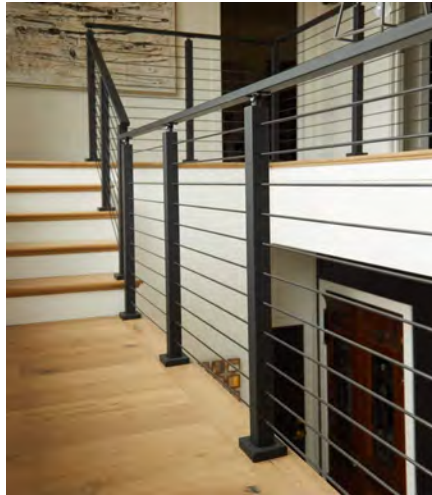

Curved Staircase

Curved Staircase

Spiral Staircase

Spiral Staircase

Silver Grey
with
Natural beech

Spiral Staircase

20>>>34

U shape of aluminum channel railing

U shape of aluminum channel railing

22>>>34

Spigot glass railing

Spigot glass railing

Standoff glass railing with stainless tube handrail.

Standoff glass railing with stainless tube handrail.

Cable railing

Rod railing