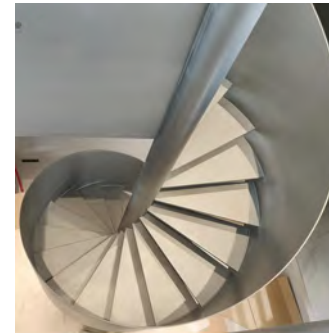

U Shape of Staircase

U Shape of Staircase

Curved Staircase with glass railing

Curved Staircase

Stair specification:

- 1, Floor to floor height: 3045mm; Step riser: 160.3mm;
- Step: 19; Diameter: Ø3000mm;
- 2, Center post: Ø630*25mm;
- 3, Railing: 8mm carbon steel with paint spraying;
- 4, Treads: 6mm carbon steel with paint spraying;
- 5, Railing height: H=950mm;

Curved Staircase

Curved Staircase

Spiral Staircase

Spiral Staircase

Silver Grey
with
Natural beech

Spiral Staircase

20>>>34

U shape of aluminum channel railing

U shape of aluminum channel railing

22>>>34

Spigot glass railing

Spigot glass railing

Standoff glass railing with stainless tube handrail.

Standoff glass railing with stainless tube handrail.

Cable railing

Rod railing