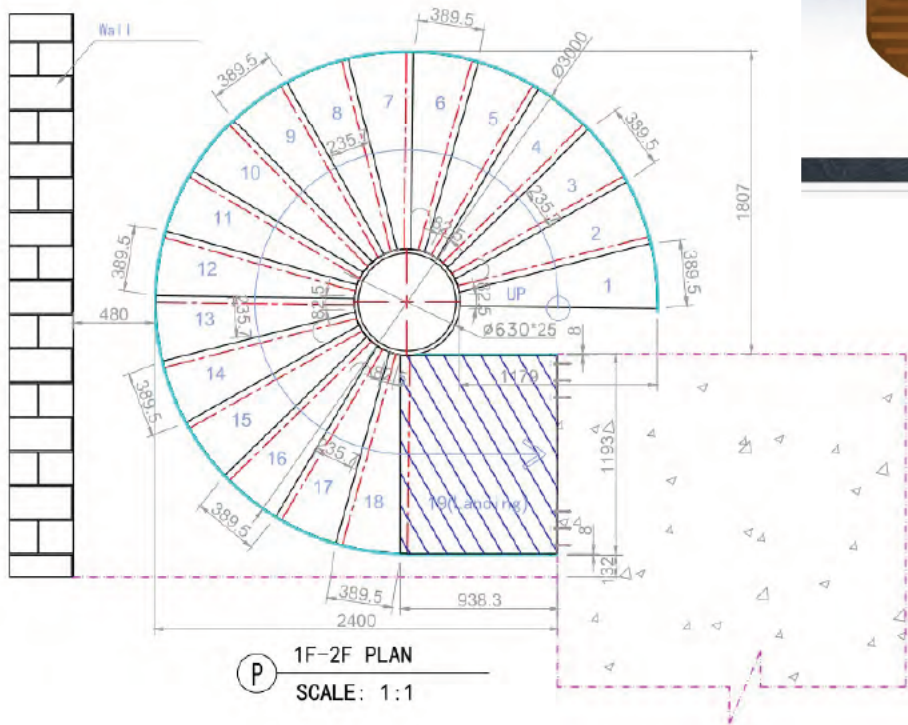

Straight Staircase

1# Stair specification:
 floor height: 3205mm;
 step: 16+1;
 step length: 920mm;
 step riser: 188.53mm;
 stringer: 300*10mm carton steel with power coated;
 support plate: 6mm carton steel with power coated;
 closed riser: 20mm rubber wood;
 tread: 40mm rubber wood timber;
 Glass: 12mm THK tempered clear glass;
 Handrail: ϕ 48mm beech wood handrail;

1# Stair Plan-1
 Scale 1:1

Straight Staircase

5>>>34

Straight Staircase

L Shape of Staircase

L Shape of Staircase

L Shape of Staircase

U Shape of Staircase

U Shape of Staircase

U Shape of Staircase

Curved Staircase with glass railing

Curved Staircase

Stair specification:

- 1, Floor to floor height: 3045mm; Step riser: 160.3mm;
- Step: 19; Diameter: Ø3000mm;
- 2, Center post: Ø630*25mm;
- 3, Railing: 8mm carbon steel with paint spraying;
- 4, Treads: 6mm carbon steel with paint spraying;
- 5, Railing height: H=950mm;