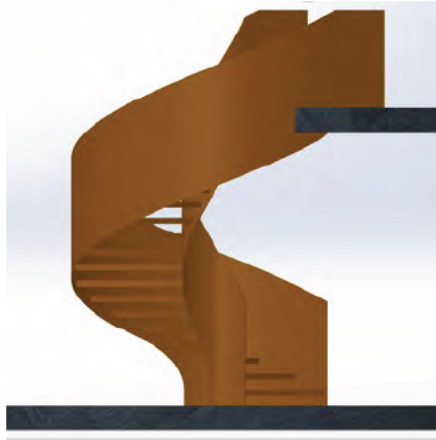

U Shape of Staircase

U Shape of Staircase

Curved Staircase with glass railing

Curved Staircase

Stair specification:

- 1, Floor to floor height: 3045mm; Step riser: 160.3mm;
- Step: 19; Diameter: Ø3000mm;
- 2, Center post: Ø630*25mm;
- 3, Railing: 8mm carbon steel with paint spraying;
- 4, Treads: 6mm carbon steel with paint spraying;
- 5, Railing height: H=950mm;

Curved Staircase

Curved Staircase

Spiral Staircase

Spiral Staircase

Silver Grey
with
Natural beech

Spiral Staircase

20>>>34

U shape of aluminum channel railing