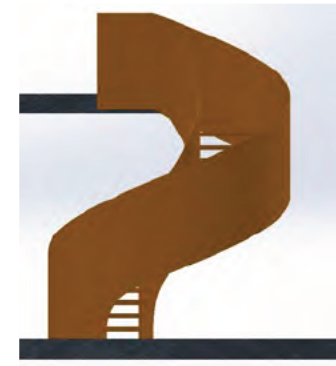

U Shape of Staircase

U Shape of Staircase

Curved Staircase with glass railing

Curved Staircase

Stair specification:

- 1, Floor to floor height: 3045mm; Step riser: 160.3mm;
- Step: 19; Diameter: Ø3000mm;
- 2, Center post: Ø630*25mm;
- 3, Railing: 8mm carbon steel with paint spraying;
- 4, Treads: 6mm carbon steel with paint spraying;
- 5, Railing height: H=950mm;

Curved Staircase

Curved Staircase

Spiral Staircase

Spiral Staircase

Silver Grey
with
Natural beech

Spiral Staircase

20>>>34

U shape of aluminum channel railing