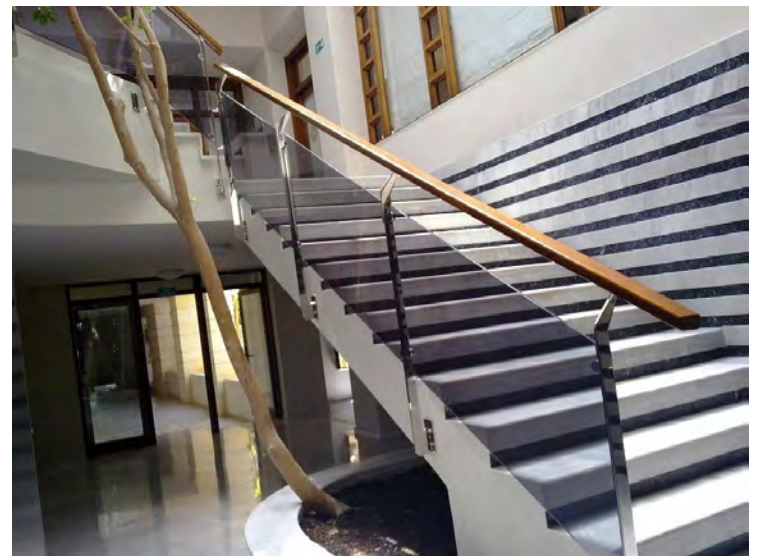

U shape of aluminum channel railing

22>>>34

Spigot glass railing

Spigot glass railing

Standoff glass railing with stainless tube handrail.

Standoff glass railing with stainless tube handrail.

Cable railing

Rod railing

Rod railing

Aluminium Fence

Wrought iron fence

Project picture:
stainless steel
post

Project picture:
stainless steel post

Project picture:
Solid wood reads