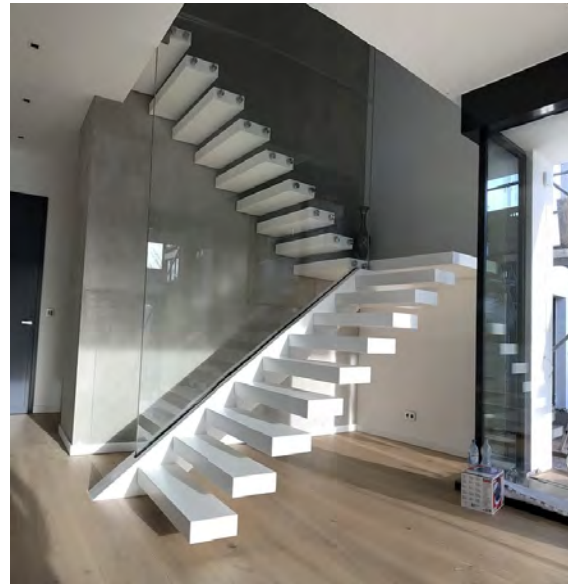

Stair and railing

RSF Trading Innovation & Builder Solutions

📍 1155 CAMINO DEL MAR SUITE 423, DEL MAR, CA 92014

E-mail: info@buildersolutionus.com

Tel: 858-999-9081

Web: www.buildersolutionus.com

Elevate your home with RSF Trading Innovation & Builder Solutions and experience the difference that quality, style, and exceptional service can make. Browse our catalogue today and let us help you turn your house into the home of your dreams.

CATALOG

Staircase

Straight stair	--- 04/34
L shape stair	--- 07/34
U shape stair	--- 10/34
Curved stair	--- 13/34
Spiral stair	--- 17/34

Project picture

Project picture	--- 32/34
-----------------	-----------

Straight Staircase

1# Stair specification:
 floor height: 3205mm;
 step: 16+1;
 step length: 920mm;
 step riser: 188.53mm;
 stringer: 300*10mm carton steel with power coated;
 support plate: 6mm carton steel with power coated;
 closed riser: 20mm rubber wood;
 tread: 40mm rubber wood timber;
 Glass: 12mm THK tempered clear glass;
 Handrail: ϕ 48mm beech wood handrail;