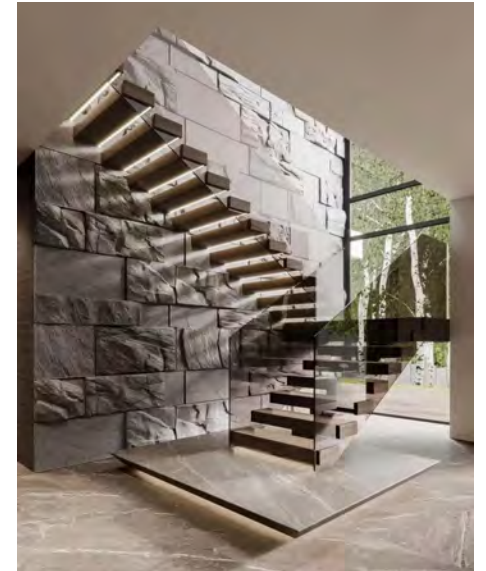

Straight Staircase

1# Stair specification:
 floor height: 3205mm;
 step: 16+1;
 step length: 920mm;
 step riser: 188.53mm;
 stringer: 300*10mm carton steel with power coated;
 support plate: 6mm carton steel with power coated;
 closed riser: 20mm rubber wood;
 tread: 40mm rubber wood timber;
 Glass: 12mm THK tempered clear glass;
 Handrail: ϕ 48mm beech wood handrail;

1# Stair Plan-1
 Scale 1:1

Straight Staircase

5>>>34

Straight Staircase

L Shape of Staircase

L Shape of Staircase

L Shape of Staircase

U Shape of Staircase

U Shape of Staircase

U Shape of Staircase

Curved Staircase with glass railing

Curved Staircase

Stair specification:

- 1, Floor to floor height: 3045mm; Step riser: 160.3mm;
- Step: 19; Diameter: Ø3000mm;
- 2, Center post: Ø630*25mm;
- 3, Railing: 8mm carbon steel with paint spraying;
- 4, Treads: 6mm carbon steel with paint spraying;
- 5, Railing height: H=950mm;