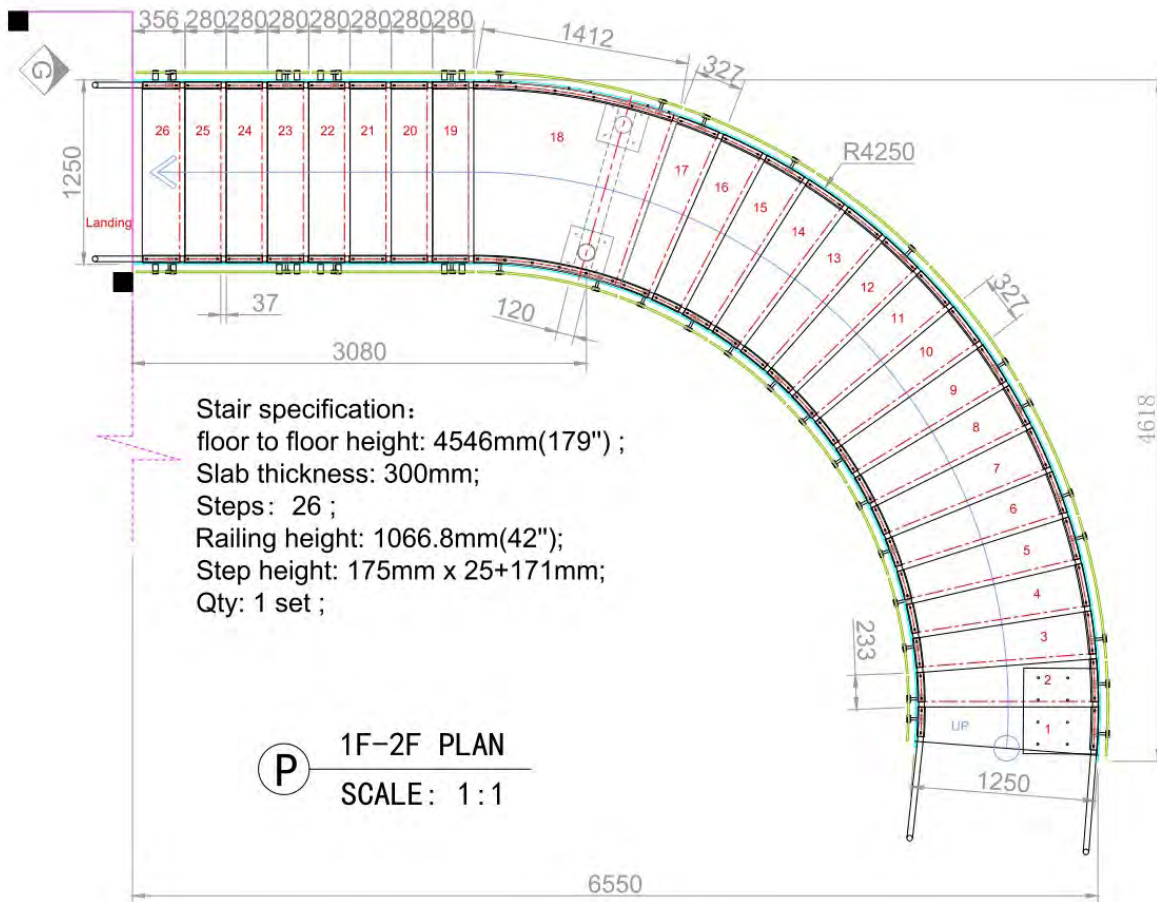

Straight Staircase

1# Stair specification:
 floor height: 3205mm;
 step: 16+1;
 step length: 920mm;
 step riser: 188.53mm;
 stringer: 300*10mm carton steel with power coated;
 support plate: 6mm carton steel with power coated;
 closed riser: 20mm rubber wood;
 tread: 40mm rubber wood timber;
 Glass: 12mm THK tempered clear glass;
 Handrail: ϕ 48mm beech wood handrail;

1# Stair Plan-1
 Scale 1:1

Straight Staircase

5>>>34

Straight Staircase

L Shape of Staircase

L Shape of Staircase

L Shape of Staircase

U Shape of Staircase

U Shape of Staircase

U Shape of Staircase

Curved Staircase with glass railing

Curved Staircase

Stair specification:

- 1, Floor to floor height: 3045mm; Step riser: 160.3mm;
- Step: 19; Diameter: Ø3000mm;
- 2, Center post: Ø630*25mm;
- 3, Railing: 8mm carbon steel with paint spraying;
- 4, Treads: 6mm carbon steel with paint spraying;
- 5, Railing height: H=950mm;