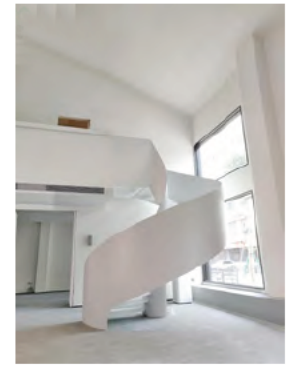

U Shape of Staircase

U Shape of Staircase

Curved Staircase with glass railing

Curved Staircase

Stair specification:

- 1, Floor to floor height: 3045mm; Step riser: 160.3mm;
- Step: 19; Diameter: Ø3000mm;
- 2, Center post: Ø630*25mm;
- 3, Railing: 8mm carbon steel with paint spraying;
- 4, Treads: 6mm carbon steel with paint spraying;
- 5, Railing height: H=950mm;