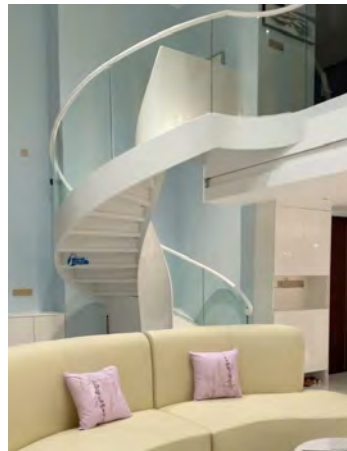

U Shape of Staircase

U Shape of Staircase

Curved Staircase with glass railing

Curved Staircase

Stair specification:

- 1, Floor to floor height: 3045mm; Step riser: 160.3mm;
- Step: 19; Diameter: Ø3000mm;
- 2, Center post: Ø630*25mm;
- 3, Railing: 8mm carbon steel with paint spraying;
- 4, Treads: 6mm carbon steel with paint spraying;
- 5, Railing height: H=950mm;

Curved Staircase

Curved Staircase

Spiral Staircase

Spiral Staircase

Silver Grey
with
Natural beech

Spiral Staircase

20>>>34

U shape of aluminum channel railing