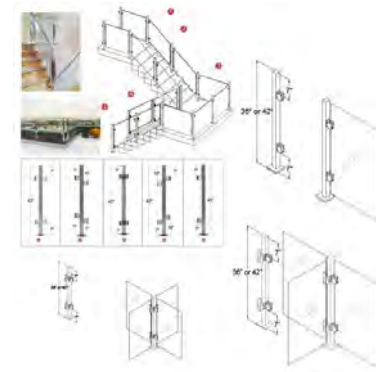

U Shape of Staircase

U Shape of Staircase

Curved Staircase with glass railing

Curved Staircase

Stair specification:

- 1, Floor to floor height: 3045mm; Step riser: 160.3mm;
- Step: 19; Diameter: Ø3000mm;
- 2, Center post: Ø630*25mm;
- 3, Railing: 8mm carbon steel with paint spraying;
- 4, Treads: 6mm carbon steel with paint spraying;
- 5, Railing height: H=950mm;

U shape of aluminum channel railing

22>>>34

Spigot glass railing

Spigot glass railing

Standoff glass railing with stainless tube handrail.

Standoff glass railing with stainless tube handrail.

Cable railing

Rod railing

Rod railing

Aluminium Fence

Wrought iron fence

Project picture:
stainless steel
post

Project picture:
stainless steel post

Project picture:
Solid wood reads