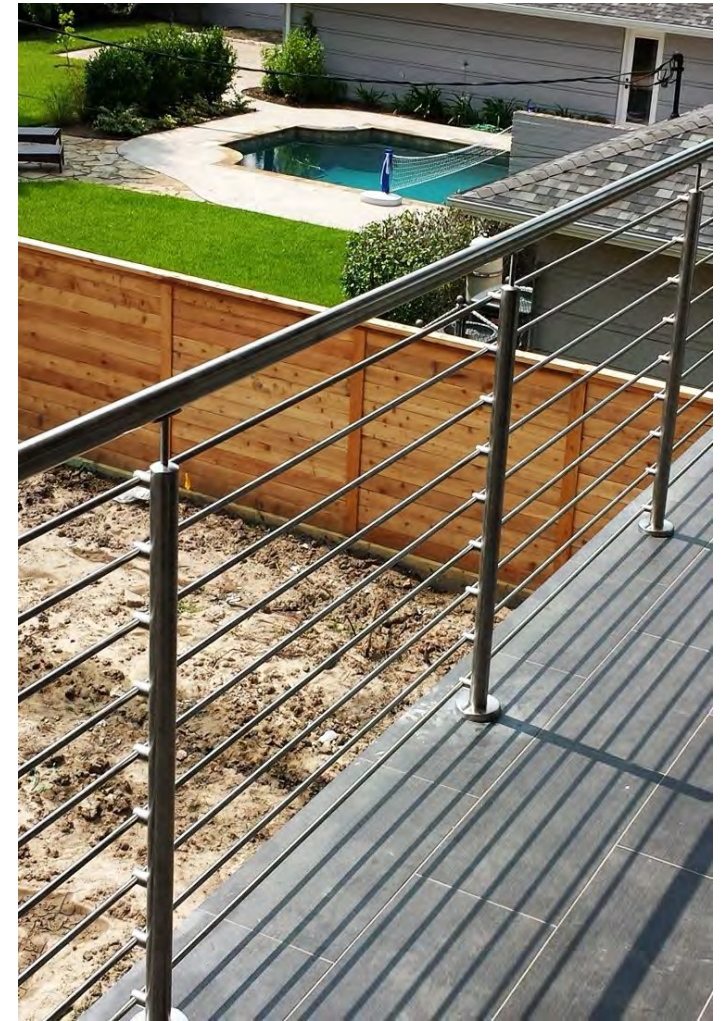

Curved Staircase

Curved Staircase

Spiral Staircase

Spiral Staircase

Silver Grey
with
Natural beech

Spiral Staircase

20>>>34

U shape of aluminum channel railing

U shape of aluminum channel railing

22>>>34

Spigot glass railing

Spigot glass railing

Standoff glass railing with stainless tube handrail.

Standoff glass railing with stainless tube handrail.

Cable railing

Rod railing

Rod railing

Aluminium Fence

Wrought iron fence

Project picture:
stainless steel
post

Project picture:
stainless steel post

Project picture:
Solid wood reads