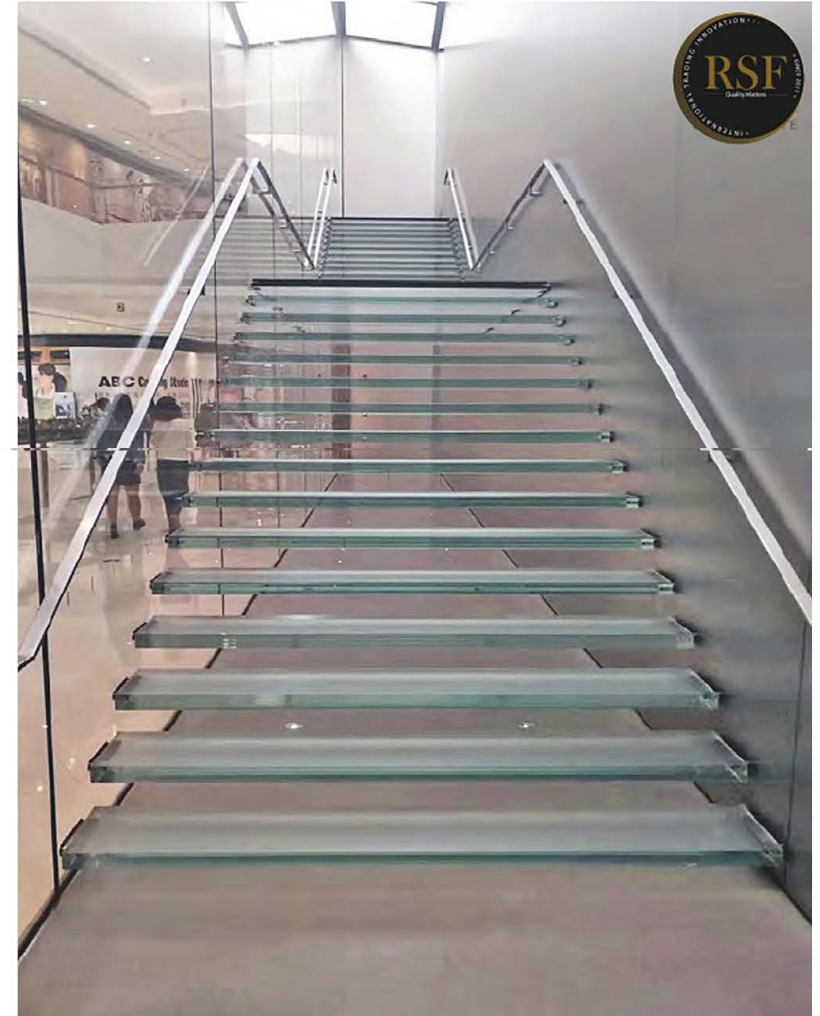

Straight Staircase

1# Stair specification:
 floor height: 3205mm;
 step: 16+1;
 step length: 920mm;
 step riser: 188.53mm;
 stringer: 300*10mm carton steel with power coated;
 support plate: 6mm carton steel with power coated;
 closed riser: 20mm rubber wood;
 tread: 40mm rubber wood timber;
 Glass: 12mm THK tempered clear glass;
 Handrail: ϕ 48mm beech wood handrail;

1# Stair Plan-1
 Scale 1:1

Straight Staircase

5>>>34

Straight Staircase

L Shape of Staircase

L Shape of Staircase

L Shape of Staircase

U Shape of Staircase

U Shape of Staircase

U Shape of Staircase

Curved Staircase with glass railing

Curved Staircase

Stair specification:

- 1, Floor to floor height: 3045mm; Step riser: 160.3mm;
- Step: 19; Diameter: Ø3000mm;
- 2, Center post: Ø630*25mm;
- 3, Railing: 8mm carbon steel with paint spraying;
- 4, Treads: 6mm carbon steel with paint spraying;
- 5, Railing height: H=950mm;