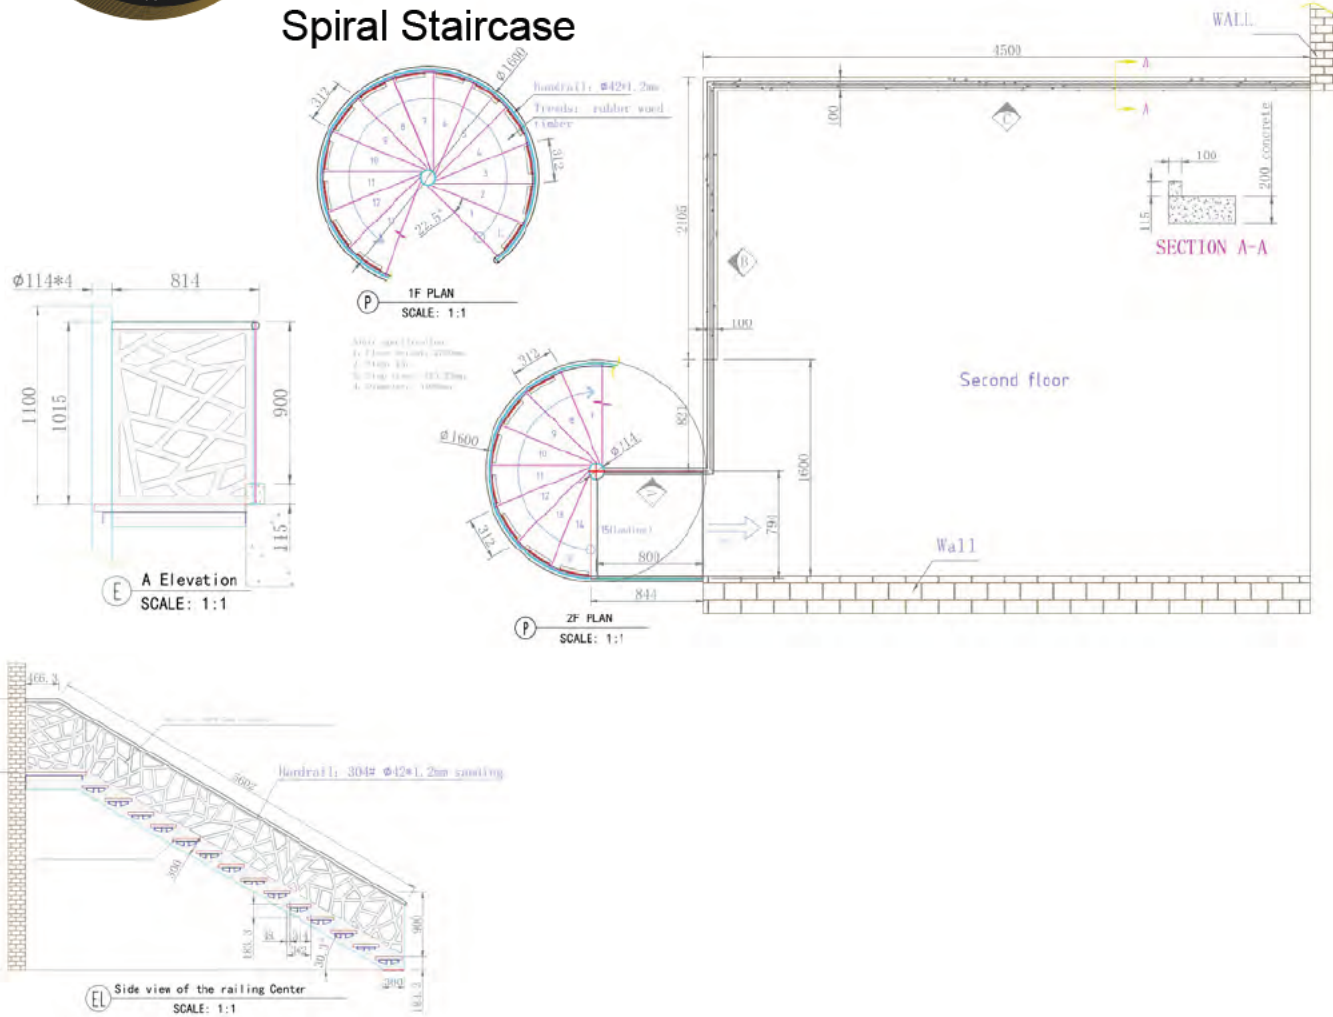

Straight Staircase

1# Stair specification:
 floor height: 3205mm;
 step: 16+1;
 step length: 920mm;
 step riser: 188.53mm;
 stringer: 300*10mm carton steel with power coated;
 support plate: 6mm carton steel with power coated;
 closed riser: 20mm rubber wood;
 tread: 40mm rubber wood timber;
 Glass: 12mm THK tempered clear glass;
 Handrail: ϕ 48mm beech wood handrail;

1# Stair Plan-1
 Scale 1:1

Straight Staircase

5>>>34

Straight Staircase

L Shape of Staircase

L Shape of Staircase

L Shape of Staircase

U Shape of Staircase

U Shape of Staircase

U Shape of Staircase

Curved Staircase with glass railing

Curved Staircase

Stair specification:

- 1, Floor to floor height: 3045mm; Step riser: 160.3mm;
- Step: 19; Diameter: Ø3000mm;
- 2, Center post: Ø630*25mm;
- 3, Railing: 8mm carbon steel with paint spraying;
- 4, Treads: 6mm carbon steel with paint spraying;
- 5, Railing height: H=950mm;

Curved Staircase

Curved Staircase

Spiral Staircase

Spiral Staircase

Silver Grey
with
Natural beech

Spiral Staircase

20>>>34

U shape of aluminum channel railing