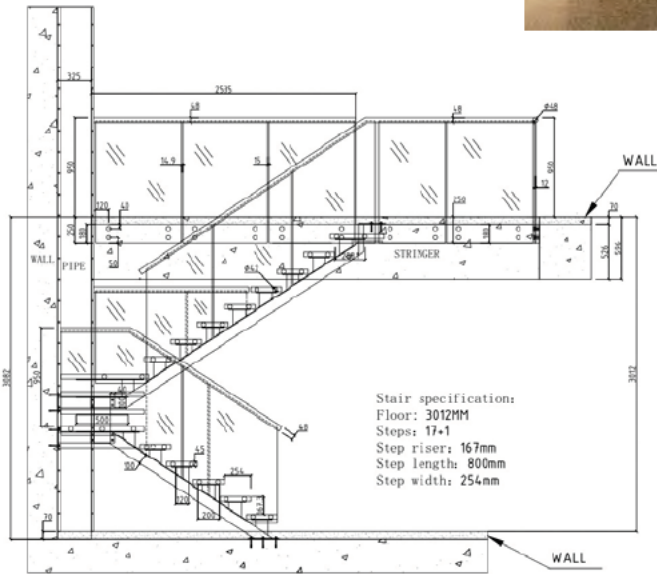

Straight Staircase

1# Stair specification:
 floor height: 3205mm;
 step: 16+1;
 step length: 920mm;
 step riser: 188.53mm;
 stringer: 300*10mm carton steel with power coated;
 support plate: 6mm carton steel with power coated;
 closed riser: 20mm rubber wood;
 tread: 40mm rubber wood timber;
 Glass: 12mm THK tempered clear glass;
 Handrail: ϕ 48mm beech wood handrail;

1# Stair Plan-1
 Scale 1:1

Straight Staircase

5>>>34

Straight Staircase

L Shape of Staircase

L Shape of Staircase

L Shape of Staircase

U Shape of Staircase

U Shape of Staircase

U Shape of Staircase

Curved Staircase with glass railing

Curved Staircase

Stair specification:

- 1, Floor to floor height: 3045mm; Step riser: 160.3mm;
- Step: 19; Diameter: Ø3000mm;
- 2, Center post: Ø630*25mm;
- 3, Railing: 8mm carbon steel with paint spraying;
- 4, Treads: 6mm carbon steel with paint spraying;
- 5, Railing height: H=950mm;