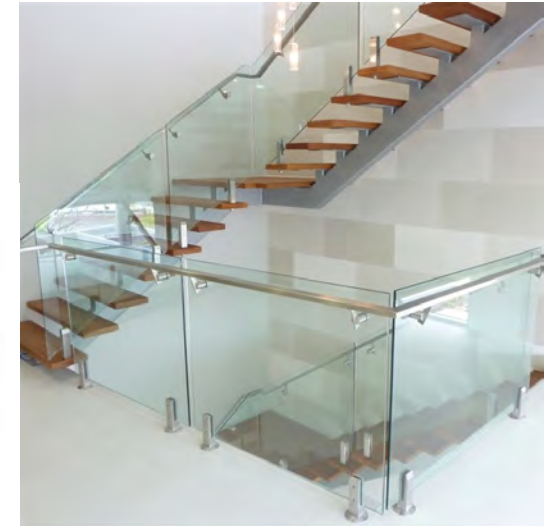

U Shape of Staircase

U Shape of Staircase

Curved Staircase with glass railing

Curved Staircase

Stair specification:

- 1, Floor to floor height: 3045mm; Step riser: 160.3mm;
- Step: 19; Diameter: Ø3000mm;
- 2, Center post: Ø630*25mm;
- 3, Railing: 8mm carbon steel with paint spraying;
- 4, Treads: 6mm carbon steel with paint spraying;
- 5, Railing height: H=950mm;

Curved Staircase

Curved Staircase

Spiral Staircase

Spiral Staircase

Silver Grey
with
Natural beech

Spiral Staircase

20>>>34

U shape of aluminum channel railing

U shape of aluminum channel railing

22>>>34

Spigot glass railing

Spigot glass railing

Standoff glass railing with stainless tube handrail.

Standoff glass railing with stainless tube handrail.

Cable railing

Rod railing