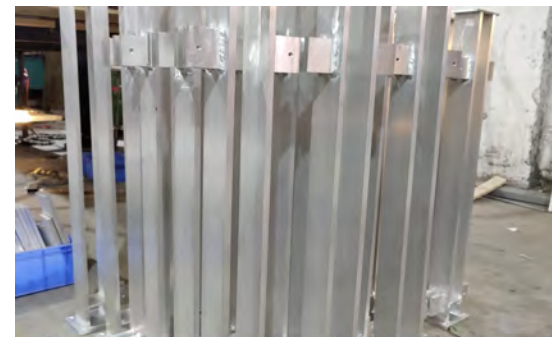

U shape of aluminum channel railing

22>>>34

Spigot glass railing

Spigot glass railing

Standoff glass railing with stainless tube handrail.

Standoff glass railing with stainless tube handrail.

Cable railing

Rod railing

Rod railing

Aluminium Fence

Wrought iron fence

Project picture:
stainless steel
post

Project picture:
stainless steel post

Project picture:
Solid wood reads