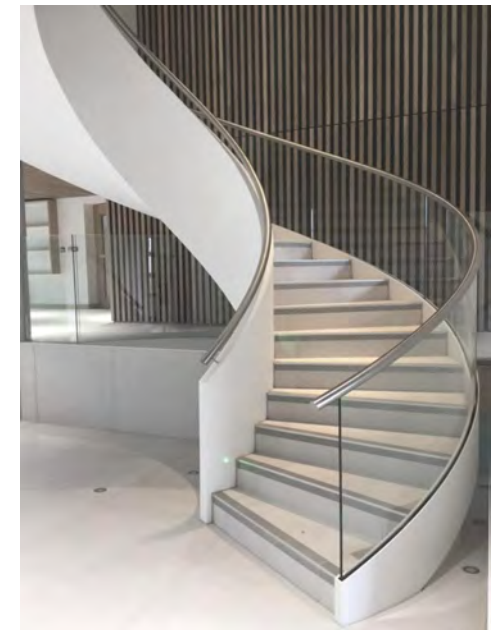

Stair and railing

RSF Trading Innovation & Builder Solutions

📍 1155 CAMINO DEL MAR SUITE 423, DEL MAR, CA 92014

E-mail: info@buildersolutionus.com

Tel: 858-999-9081

Web: www.buildersolutionus.com

Elevate your home with RSF Trading Innovation & Builder Solutions and experience the difference that quality, style, and exceptional service can make. Browse our catalogue today and let us help you turn your house into the home of your dreams.

CATALOG

Staircase

Straight stair	--- 04/34
L shape stair	--- 07/34
U shape stair	--- 10/34
Curved stair	--- 13/34
Spiral stair	--- 17/34

Project picture

Project picture	--- 32/34
-----------------	-----------

Straight Staircase

1# Stair specification:
 floor height: 3205mm;
 step: 16+1;
 step length: 920mm;
 step riser: 188.53mm;
 stringer: 300*10mm carton steel with power coated;
 support plate: 6mm carton steel with power coated;
 closed riser: 20mm rubber wood;
 tread: 40mm rubber wood timber;
 Glass: 12mm THK tempered clear glass;
 Handrail: ϕ 48mm beech wood handrail;