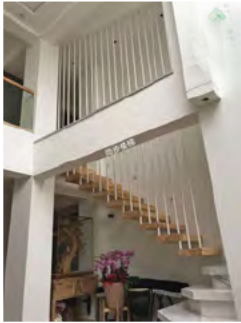

Stair and railing

RSF Trading Innovation & Builder Solutions

📍 1155 CAMINO DEL MAR SUITE 423, DEL MAR, CA 92014

E-mail: info@buildersolutionus.com

Tel: 858-999-9081

Web: www.buildersolutionus.com

Elevate your home with RSF Trading Innovation & Builder Solutions and experience the difference that quality, style, and exceptional service can make. Browse our catalogue today and let us help you turn your house into the home of your dreams.

CATALOG

Staircase

Straight stair	--- 04/34
L shape stair	--- 07/34
U shape stair	--- 10/34
Curved stair	--- 13/34
Spiral stair	--- 17/34

Project picture

Project picture	--- 32/34
-----------------	-----------

Rod railing

Aluminium Fence

Wrought iron fence

Project picture:
stainless steel
post

Project picture:
stainless steel post

Project picture:
Solid wood reads