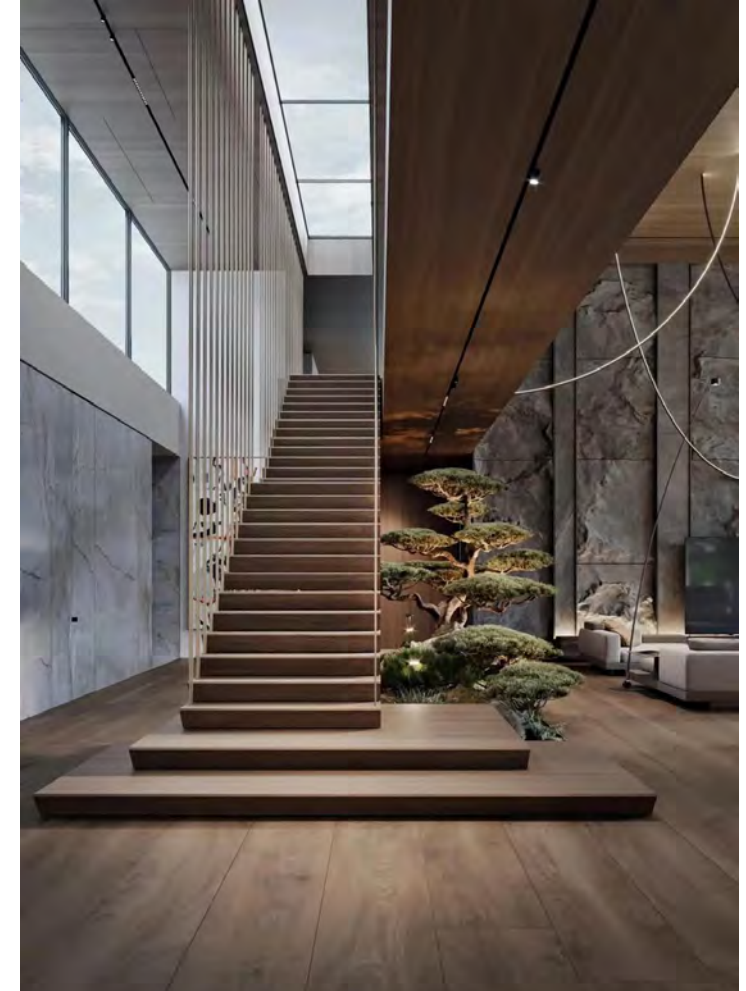

Straight Staircase

1# Stair specification:
floor height: 3205mm;
step: 16+1;
step length: 920mm;
step riser: 188.53mm;
stringer: 300*10mm carton steel with power coated;
support plate: 6mm carton steel with power coated;
closed riser: 20mm rubber wood;
tread: 40mm rubber wood timber;
Glass: 12mm THK tempered clear glass;
Handrail: ϕ 48mm beech wood handrail;