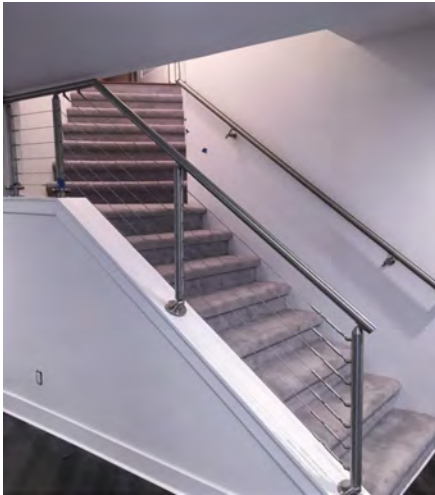

Curved Staircase

Curved Staircase

Spiral Staircase

Spiral Staircase

Silver Grey
with
Natural beech

Spiral Staircase

20>>>34

U shape of aluminum channel railing

U shape of aluminum channel railing

22>>>34

Spigot glass railing

Spigot glass railing

Standoff glass railing with stainless tube handrail.

Standoff glass railing with stainless tube handrail.

Cable railing

Rod railing