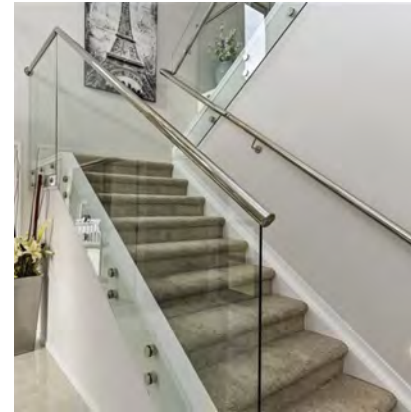

U shape of aluminum channel railing

22>>>34

Spigot glass railing

Spigot glass railing

Standoff glass railing with stainless tube handrail.

Standoff glass railing with stainless tube handrail.

Cable railing

Rod railing