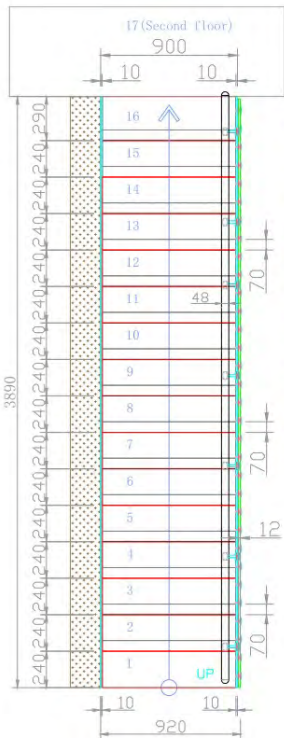

CATALOG

Staircase

Straight stair	--- 04/34
L shape stair	--- 07/34
U shape stair	--- 10/34
Curved stair	--- 13/34
Spiral stair	--- 17/34

Project picture

Project picture	--- 32/34
-----------------	-----------

Straight Staircase

1# Stair specification:
 floor height: 3205mm;
 step: 16+1;
 step length: 920mm;
 step riser: 188.53mm;
 stringer: 300*10mm carton steel with power coated;
 support plate: 6mm carton steel with power coated;
 closed riser: 20mm rubber wood;
 tread: 40mm rubber wood timber;
 Glass: 12mm THK tempered clear glass;
 Handrail: ϕ 48mm beech wood handrail;

1# Stair Plan-1
 Scale 1:1

Straight Staircase

5>>>34

Straight Staircase

L Shape of Staircase

L Shape of Staircase

L Shape of Staircase

U Shape of Staircase

U Shape of Staircase

U Shape of Staircase

Curved Staircase with glass railing

Curved Staircase

Stair specification:

- 1, Floor to floor height: 3045mm; Step riser: 160.3mm;
- Step: 19; Diameter: Ø3000mm;
- 2, Center post: Ø630*25mm;
- 3, Railing: 8mm carbon steel with paint spraying;
- 4, Treads: 6mm carbon steel with paint spraying;
- 5, Railing height: H=950mm;