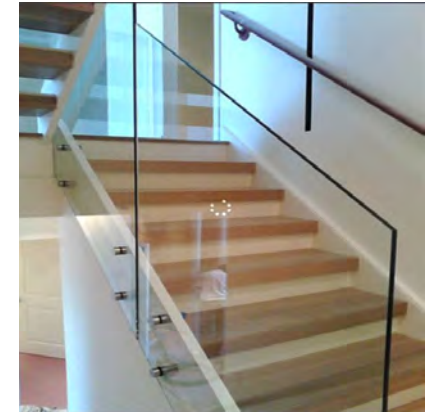

Curved Staircase

Curved Staircase

Spiral Staircase

Spiral Staircase

Silver Grey
with
Natural beech

Spiral Staircase

20>>>34

U shape of aluminum channel railing

U shape of aluminum channel railing

22>>>34

Spigot glass railing

Spigot glass railing

Standoff glass railing with stainless tube handrail.

Standoff glass railing with stainless tube handrail.

Cable railing

Rod railing