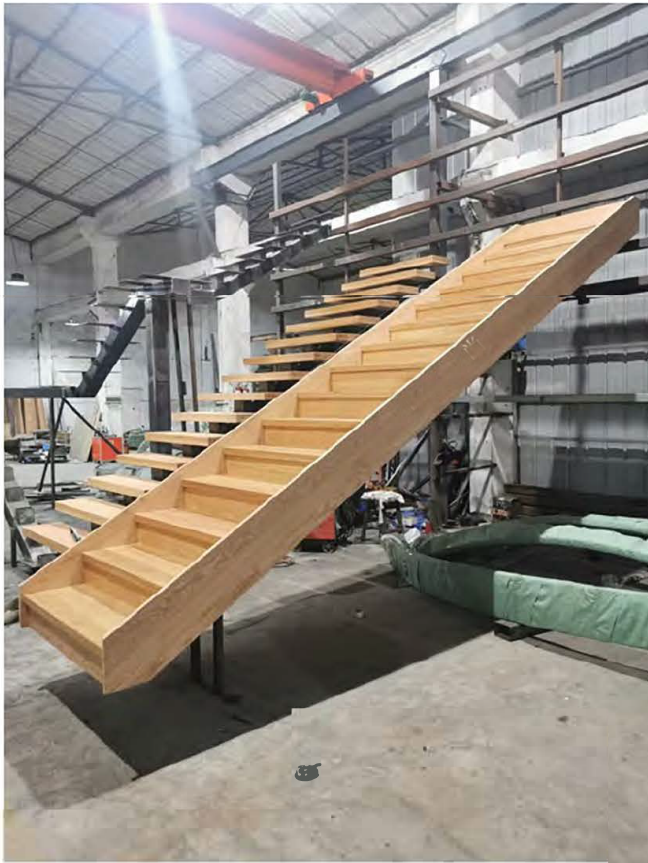

Straight Staircase

1# Stair specification:
 floor height: 3205mm;
 step: 16+1;
 step length: 920mm;
 step riser: 188.53mm;
 stringer: 300*10mm carton steel with power coated;
 support plate: 6mm carton steel with power coated;
 closed riser: 20mm rubber wood;
 tread: 40mm rubber wood timber;
 Glass: 12mm THK tempered clear glass;
 Handrail: ϕ 48mm beech wood handrail;

1# Stair Plan-1
 Scale 1:1

Straight Staircase

5>>>34

Straight Staircase

L Shape of Staircase

L Shape of Staircase

L Shape of Staircase

U Shape of Staircase

U Shape of Staircase

U Shape of Staircase

Curved Staircase with glass railing

Curved Staircase

Stair specification:

- 1, Floor to floor height: 3045mm; Step riser: 160.3mm;
- Step: 19; Diameter: Ø3000mm;
- 2, Center post: Ø630*25mm;
- 3, Railing: 8mm carbon steel with paint spraying;
- 4, Treads: 6mm carbon steel with paint spraying;
- 5, Railing height: H=950mm;