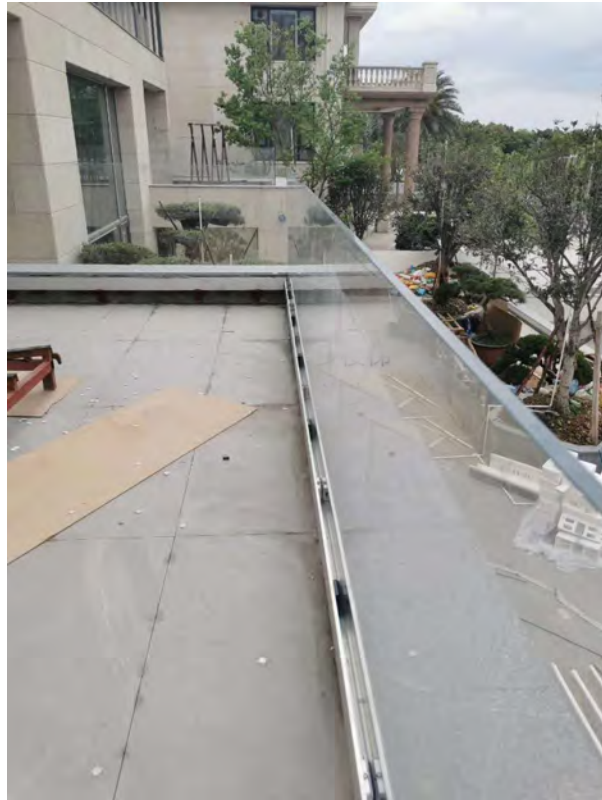

U Shape of Staircase

U Shape of Staircase

Curved Staircase with glass railing

Curved Staircase

Stair specification:

- 1, Floor to floor height: 3045mm; Step riser: 160.3mm;
- Step: 19; Diameter: Ø3000mm;
- 2, Center post: Ø630*25mm;
- 3, Railing: 8mm carbon steel with paint spraying;
- 4, Treads: 6mm carbon steel with paint spraying;
- 5, Railing height: H=950mm;

Curved Staircase

Curved Staircase

Spiral Staircase

Spiral Staircase

Silver Grey
with
Natural beech

Spiral Staircase

20>>>34

U shape of aluminum channel railing

U shape of aluminum channel railing

22>>>34

Spigot glass railing

Spigot glass railing

Standoff glass railing with stainless tube handrail.

Standoff glass railing with stainless tube handrail.

Cable railing

Rod railing

Rod railing

Aluminium Fence

Wrought iron fence

Project picture:
stainless steel
post

Project picture:
stainless steel post

Project picture:
Solid wood reads