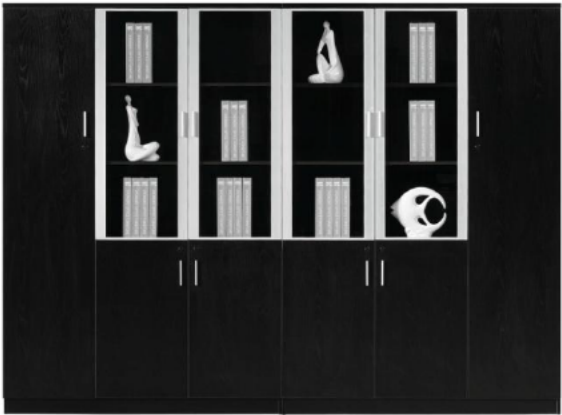

OFFICE
FURNITURE COLLECTION

BT04 1200W*400D*750H
1400W*400D*750H

PRODUCT SERIES — Cabinet Storage

—
OFFICE
FURNITURE COLLECTION
—

BW01 1200W×400D×1800H

BW02 1600W×400D×1800H

—
OFFICE
FURNITURE COLLECTION
—

BW03 1200W×400D×1800H
800W×400D×1800H