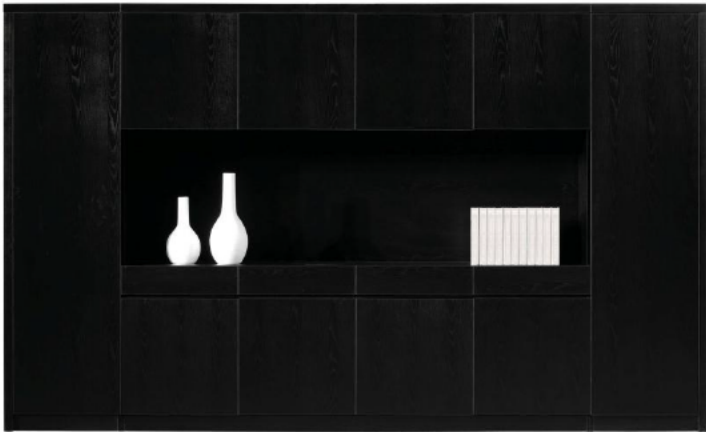

OFFICE
FURNITURE COLLECTION

BT04 1200W*400D*750H
1400W*400D*750H

PRODUCT SERIES — Cabinet Storage

—
OFFICE
FURNITURE COLLECTION
—

BW01 1200W×400D×1800H

BW02 1600W×400D×1800H

—
OFFICE
FURNITURE COLLECTION
—

BW03 1200W×400D×1800H
800W×400D×1800H