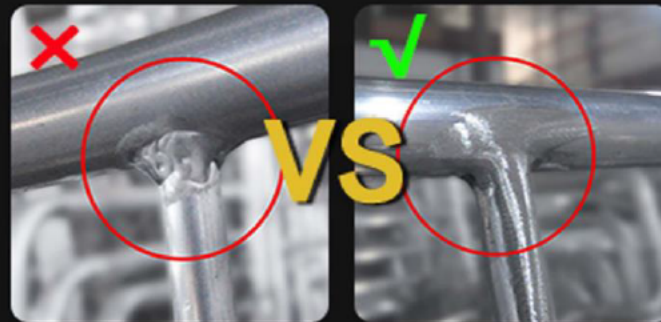

RSF Trading Innovation & Builder Solution

Phone: 858-999-9081
Email: INFO@BUILDERSOLUTIONUS.COM
Website: BUILDERSOLUTIONUS.COM
Address: 1155 CAMINO DEL MAR
SUITE 423
DEL MAR
CA 92014

Much Thicker Aluminum Tube