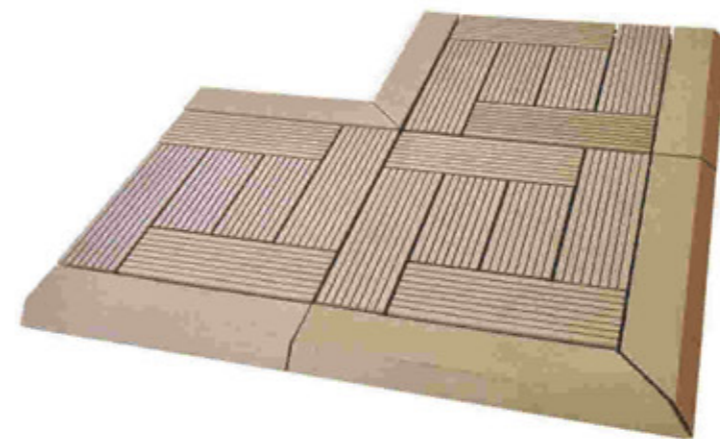

ZY-T-006
300x300x22mm

ZY-T-008A
300x300x22mm

ZY-T-008C
300x300x22mm

ZY-T-010
300x300x22mm

ZY-T-011
300x300x22mm

ZY-T-013A
500x500x22mm

ZY-S-001
300x300x25MM

ZY-S-002
300x300x20MM

ZY-S-003
300x300x20MM

ZY-S-004
300x300x20MM

ZY-S-005
300x300x20MM

ZY-S-006
300x300x20MM

ZY-S-007
300x300x20MM

ZY-G-008
300x300x30MM

Tile Trims

Three types of fascias: Straight, Outward and Inward are available in matching colors to perfectly finish your Bammax®. All fascias come with a ready to install base pre-fixed with stainless steel screws.

Short Fascia

Long Fascia

Side Fascia

WPC Pattern Available

3D wood grain

Bamboo pattern

Cross cutting -A

Cross cutting -B

Edging wood -A

Edging wood -B

Flat wood grain -A

Flat wood grain -B

Wall Panel/Cladding Series

WPC with wood texture surface, high quality, and low-maintenance expense, also it is water-proof, corrosion proof, and not easy to dehisce, in perfect harmony with your house, giving beauty to your lovely house.