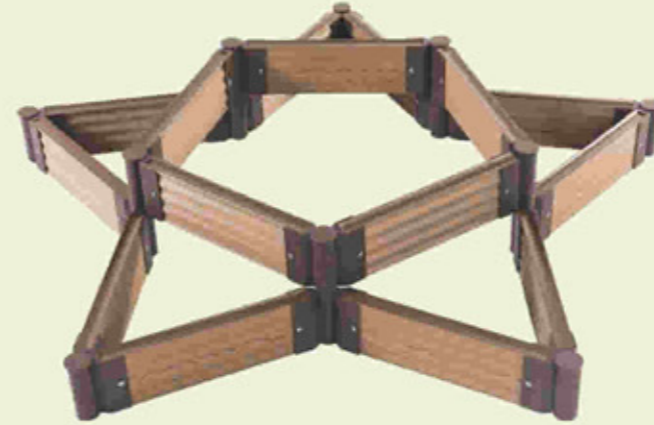

ZY-W-001 150x16mm

D.I.Y.BOX SYSTEM

- Advantages
- . Quick & Easy Installation
 - . Environmentally Friendly
 - . Easy & Lower Maintenance
 - . Any shape as you want, Planter, sandbox

Standard Size:

- ZYH-45
45x45x14cm
- ZYH-60
60x60x14cm
- ZYH-90
90x90x14cm
- ZYH-120
120x120x14cm

ZYH-004

ZYH-005

ZYH-006

ZYH-002

ZYH-003

ZYH-007

ZYH-001
145x38mm

outdoor landscape Gazebo series