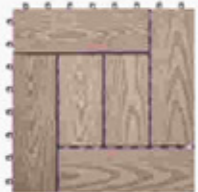

ZY-A-020
40x30mm

ZY-A-020A
40x30mm

ZY-A-020S
40x25mm

ZY-A-001B
70x20mm

ZY-A-022
55x45mm

Profiles Select

ZY-T-001A
300x300x22mm

ZY-T-001B
300x300x22mm

ZY-T-001C Solar
300x300x22mm

ZY-T-001D Brush
300x300x22mm

ZY-T-002
300x300x22mm

ZY-T-003A
300x300x22mm

ZY-T-004A
300x300x22mm

ZY-T-004B
300x300x22mm

ZY-T-004C Mixed Color
300x300x22mm

ZY-T-005A
300x300x22mm

ZY-T-006
300x300x22mm

ZY-T-008A
300x300x22mm

ZY-T-008C
300x300x22mm

ZY-T-010
300x300x22mm

ZY-T-011
300x300x22mm

ZY-T-013A
500x500x22mm

ZY-S-001
300x300x25MM

ZY-S-002
300x300x20MM

ZY-S-003
300x300x20MM

ZY-S-004
300x300x20MM

ZY-S-005
300x300x20MM

ZY-S-006
300x300x20MM

ZY-S-007
300x300x20MM

ZY-G-008
300x300x30MM

Tile Trims

Three types of fascias: Straight, Outward and Inward are available in matching colors to perfectly finish your Bammax®. All fascias come with a ready to install base pre-fixed with stainless steel screws.