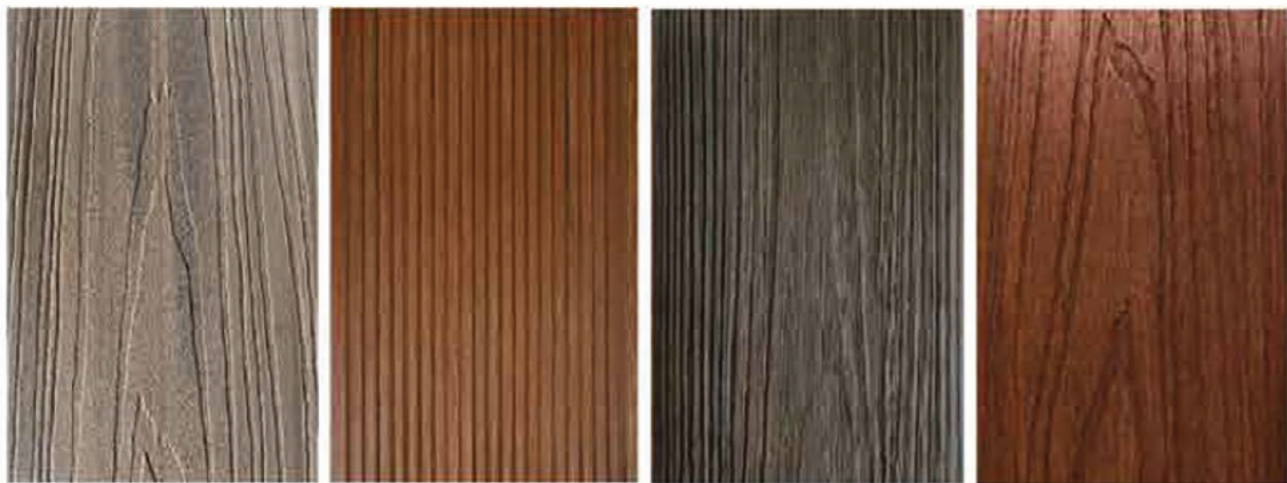

FASCIA & TRIM

<p>ZY-CA001</p>	<p>ZY-CA003</p>
<p>ZY-CA-004</p>	<p>ZY-CA-008</p>
<p>ZY-CA022</p>	<p>ZY-CA022A</p>

ZY-CA002

ZY-CA009

Color

ANTIQUE LIGHT GREY MAPLE SILVER GREY TEAK RED WOOD WALNUT CHARCOAL

Typical Wood Grain