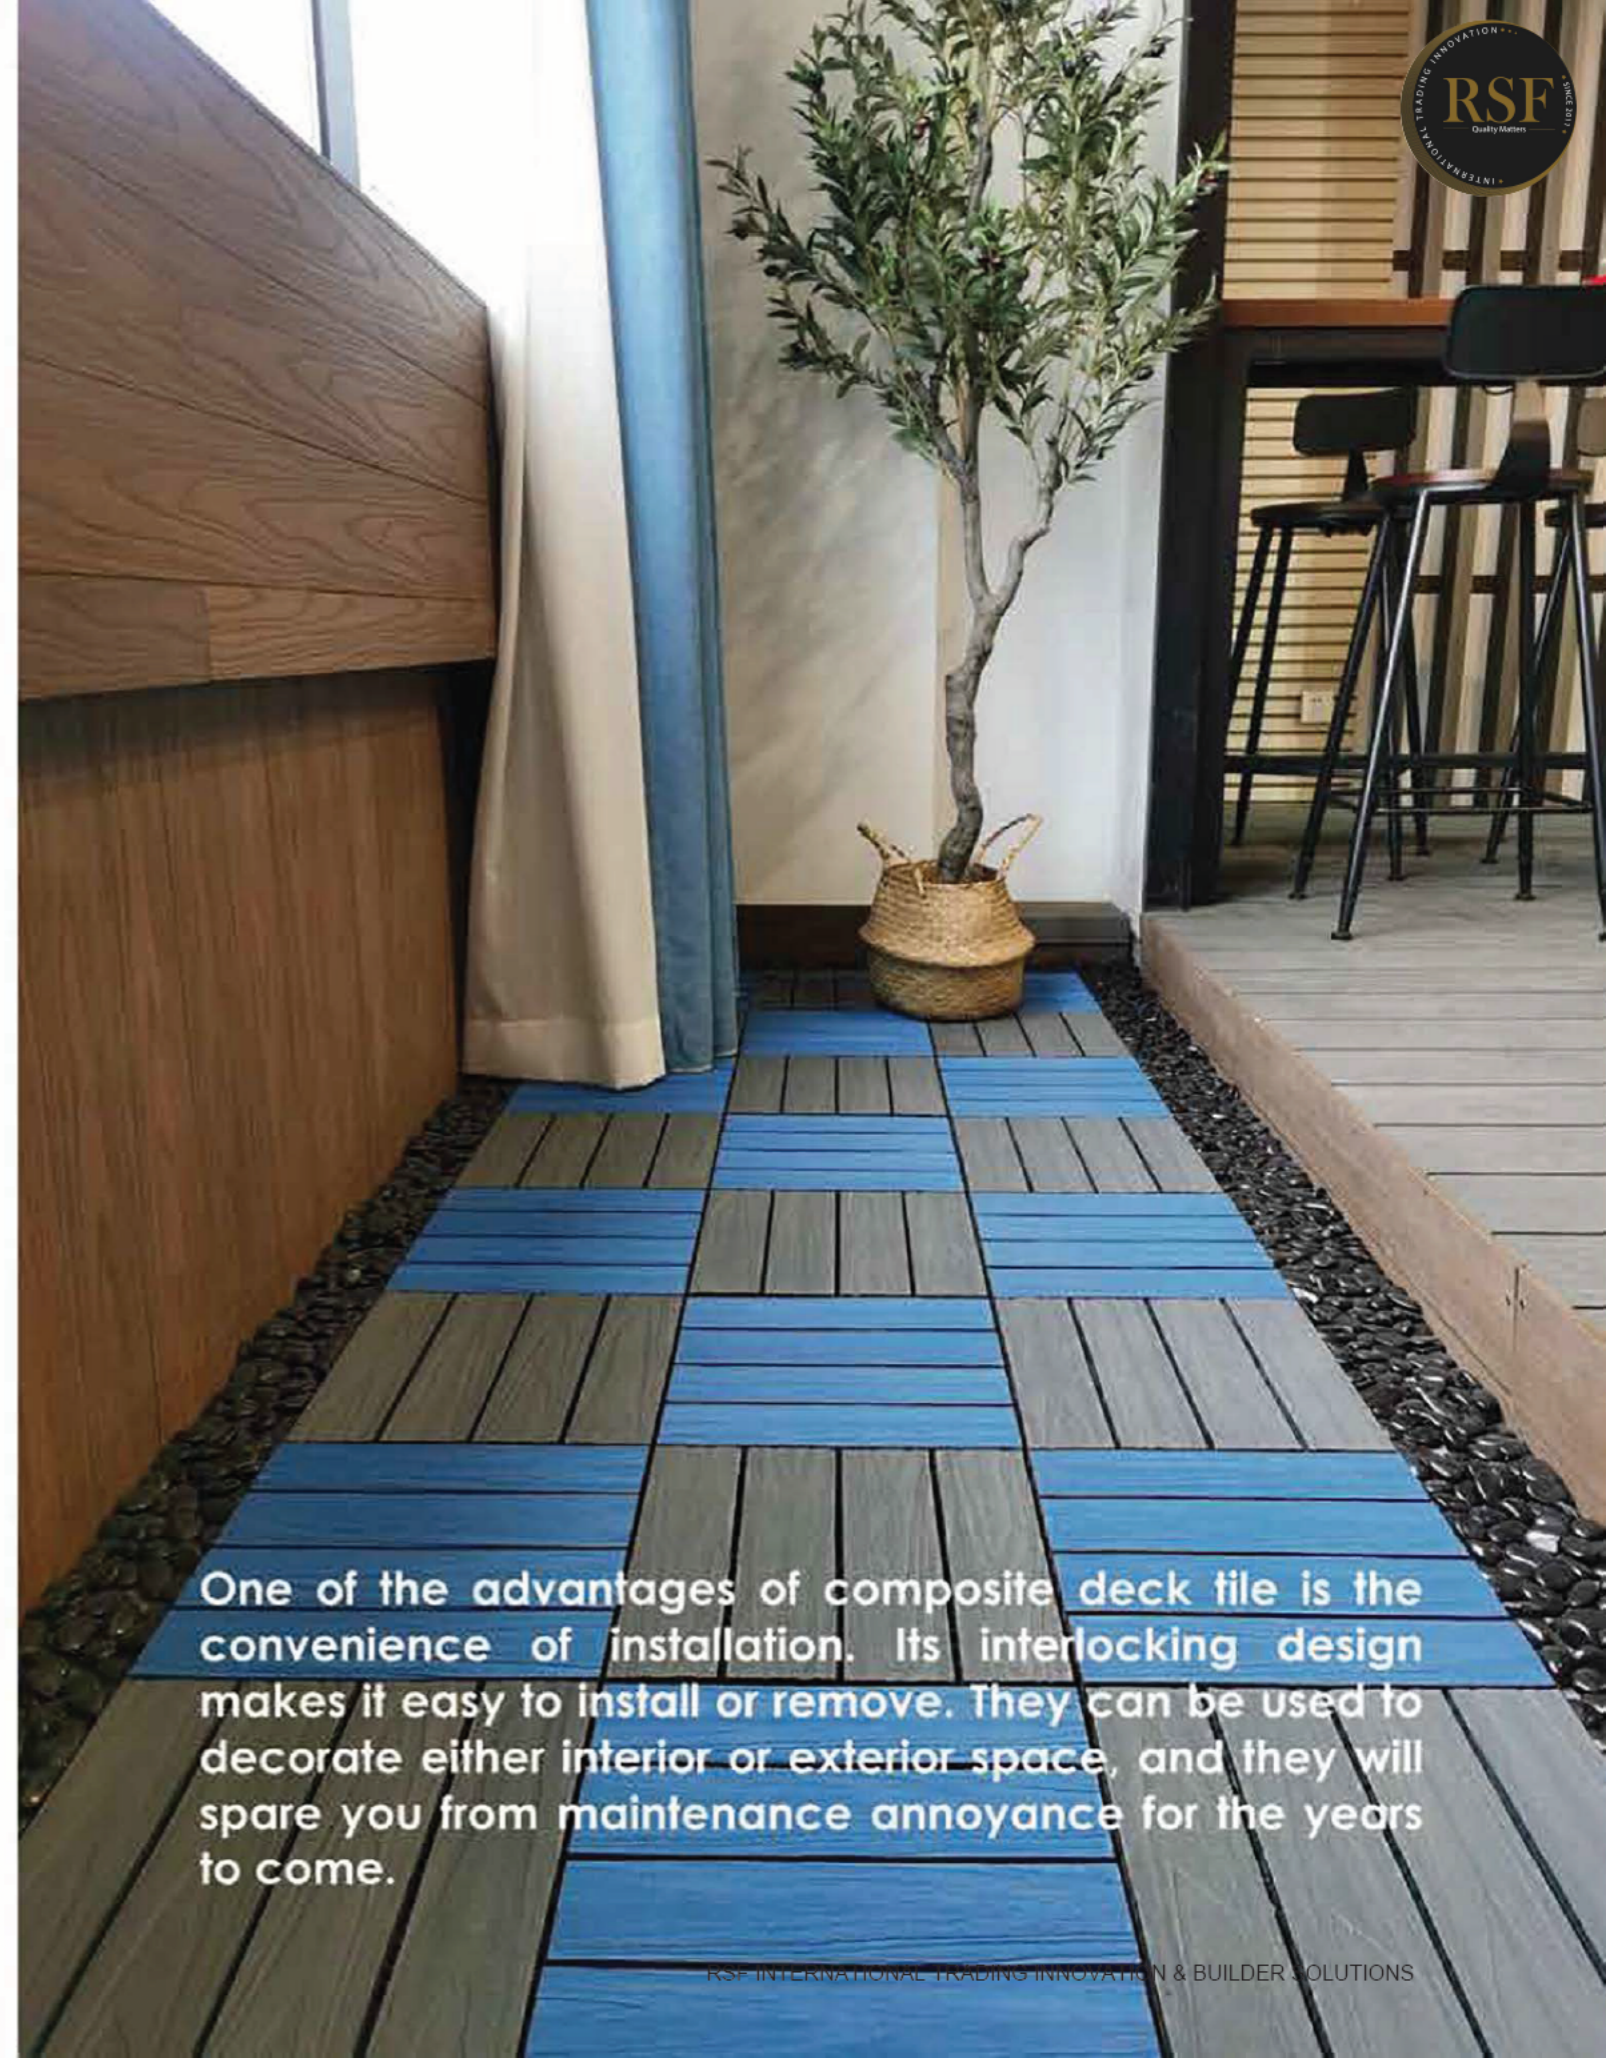

300*300*22mm

ZY-CT-004

300*300*22mm

DIY TILE

2 sides locking base / 4 sides locking base

With 2 sides locking base, you can install the deck tiles in a same direction easily.

With 4 sides locking base, you can install the deck tiles in either direction freely.