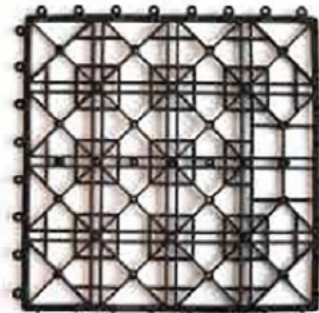

300*300*22mm

ZY-CT-004

300*300*22mm

DIY TILE

2 sides locking base / 4 sides locking base

With 2 sides locking base, you can install the deck tiles in a same direction easily.

With 4 sides locking base, you can install the deck tiles in either direction freely.

One of the advantages of composite deck tile is the convenience of installation. Its interlocking design makes it easy to install or remove. They can be used to decorate either interior or exterior space, and they will spare you from maintenance annoyance for the years to come.