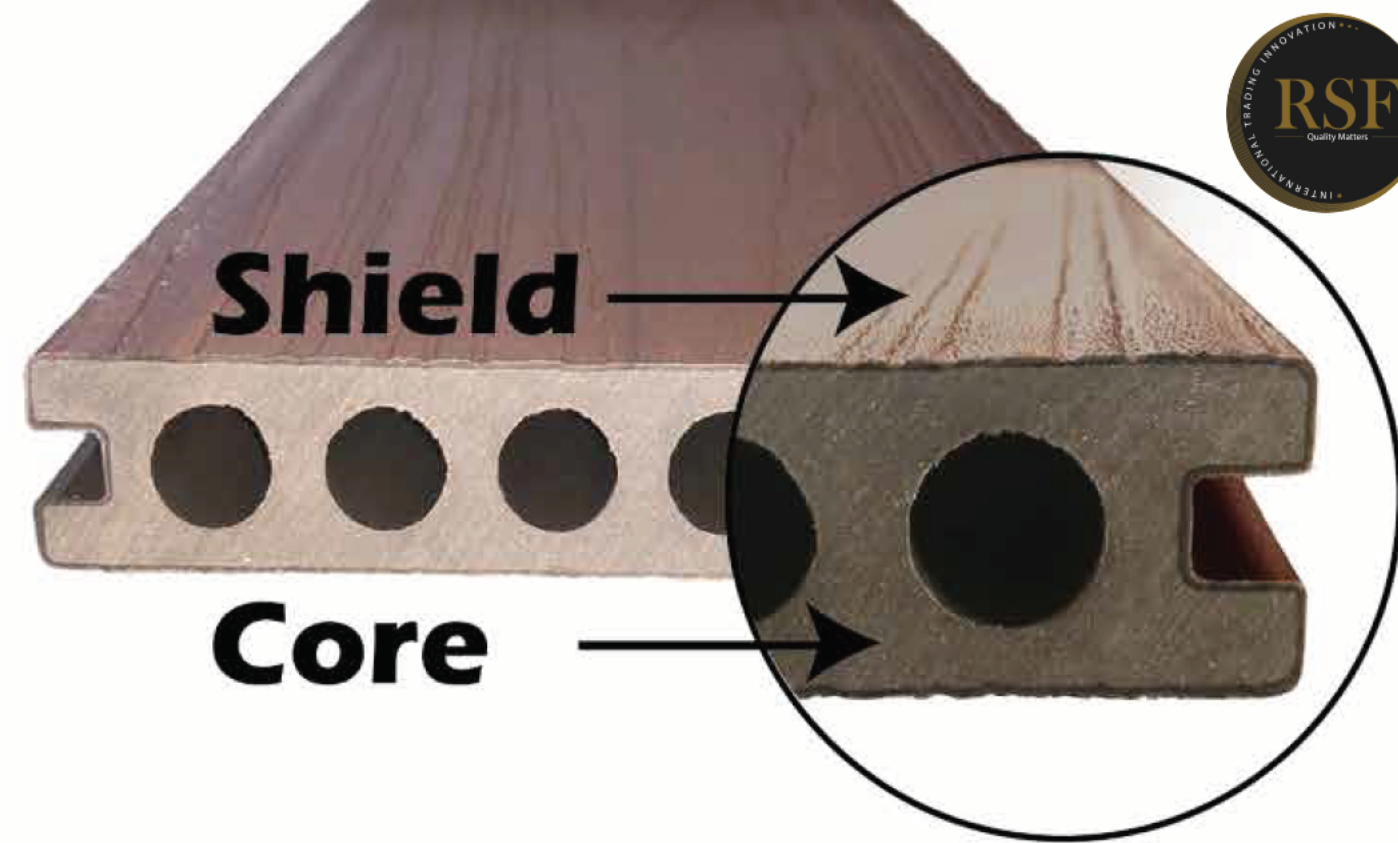

TERMITE-FREE

WATERPROOF

ANTI-CRACK

*Create a leisure space
isn't a luxury*

New products New technology

Unlike classical composite decking (1st generation) ,co-extrusion decking (2nd generation) performs much better on physical properties.

It's more waterproof, oil and stain resistant, dimensionally stable and durable.

With the latest technology we can make dual colors on a single board and more colors & finishes are available now.

Decking Accessories