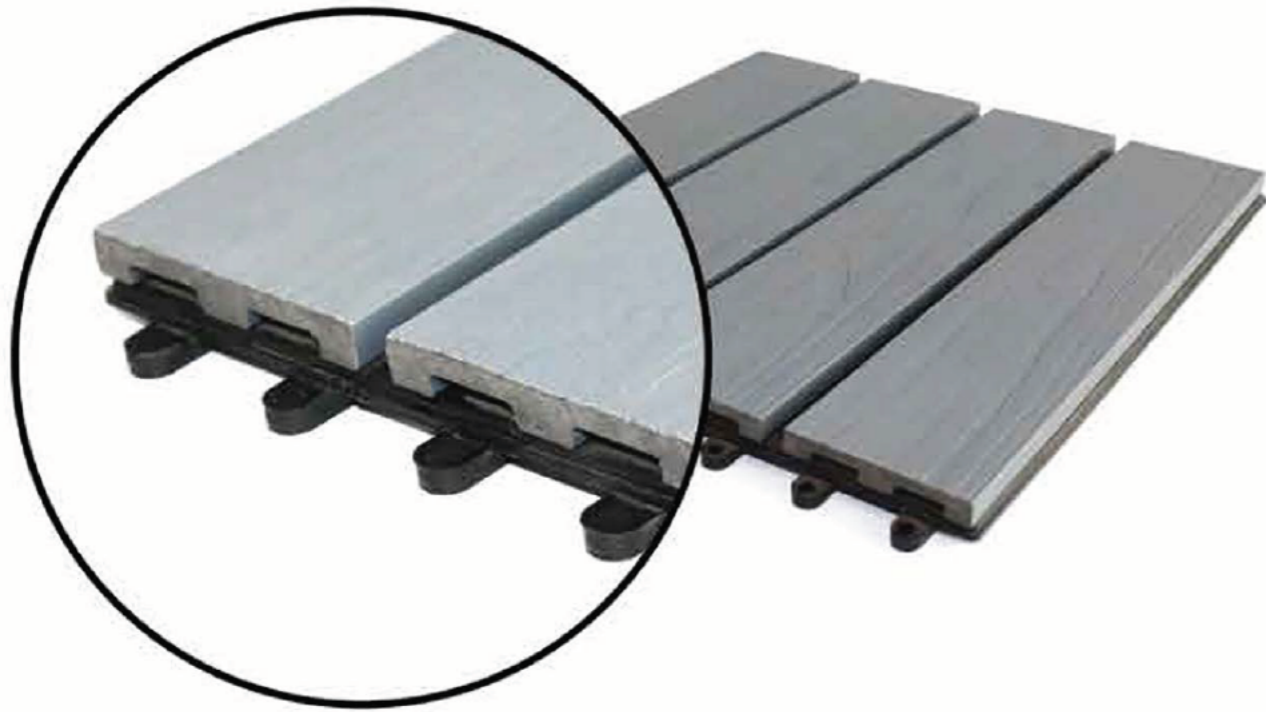

300*300*22mm

ZY-CT-004

300*300*22mm

DIY TILE

2 sides locking base / 4 sides locking base

With 2 sides locking base, you can install the deck tiles in a same direction easily.

With 4 sides locking base, you can install the deck tiles in either direction freely.