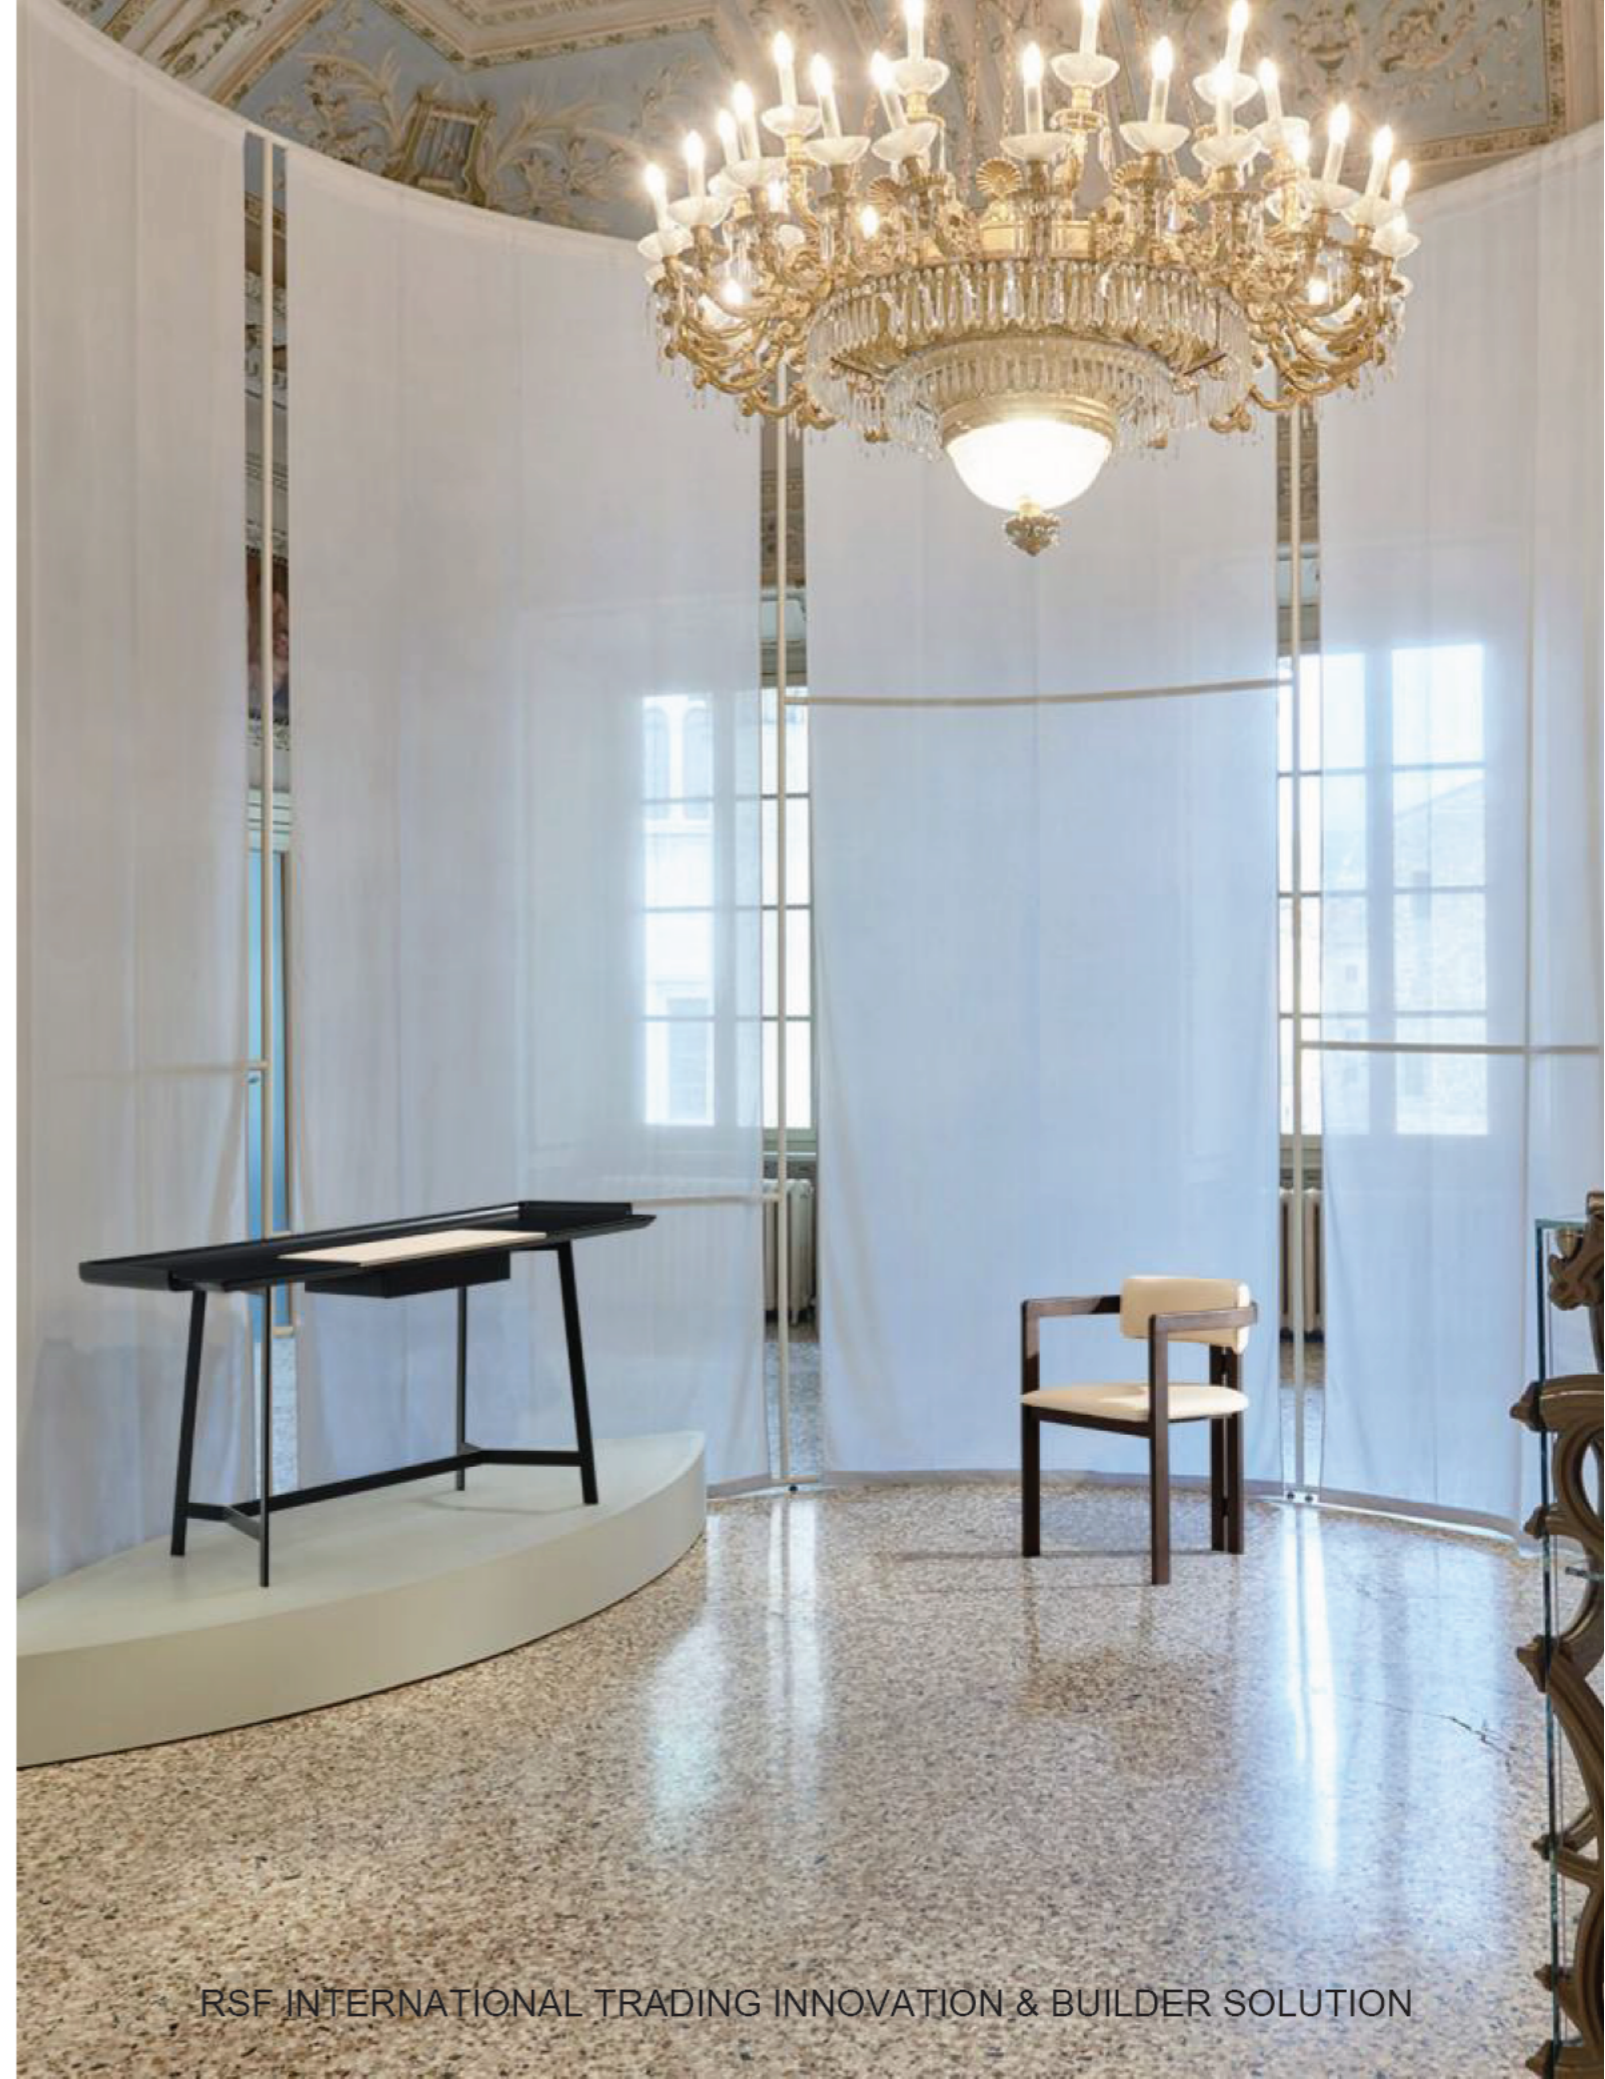

Nature Makes Life More Poetic

Blend harmoniously

No excessive extravagance, only fashionable and exquisite posture. Romantic atmosphere creates lasting beauty, enjoying the wonderful moment of life in the flow of time.

DESIGNSTYLE