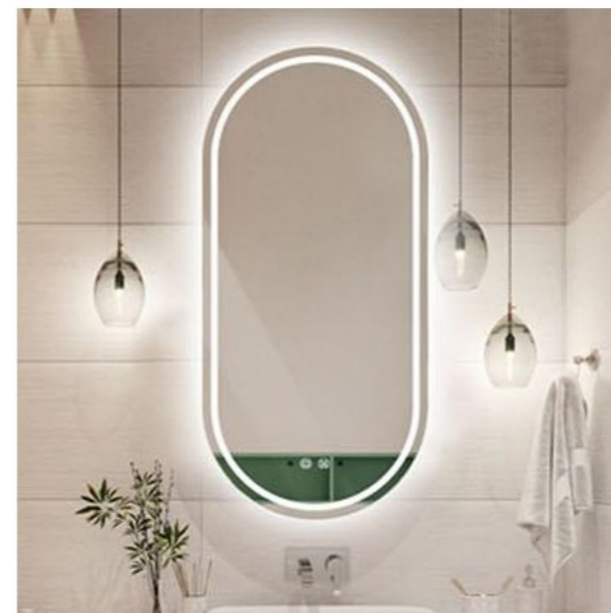

High definition silver mirror	
Function	Dimming
	Three color temperature of light
	Liquid crystal display
LED lighting	

High definition silver mirror	
Function	Dimming
	Three color temperature of light
	Defog
	Body sensor
	Frosted mirror
LED lighting	

High definition silver mirror	
Function	Dimming
	Three color temperature of light
LED lighting	

High definition silver mirror	
Function	Dimming
	Three color temperature of light
	Liquid crystal display
LED lighting	