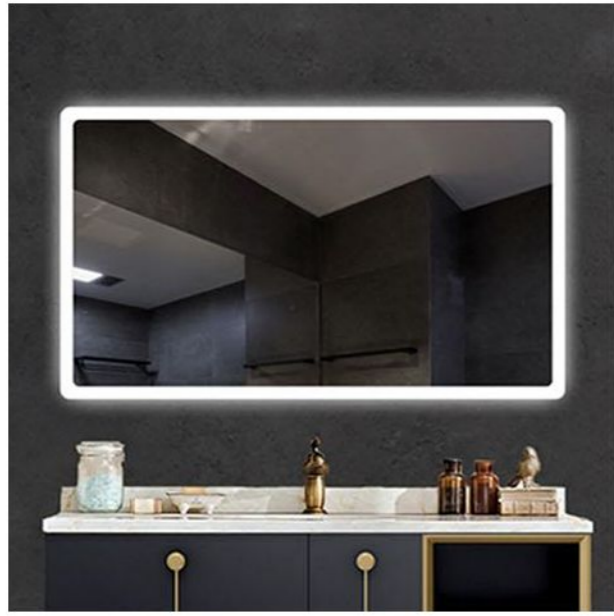

**Dimming** (Press the switch to adjust the brightness)

**Change the color temperature** (Click on the switch)

**Bluetooth**

**Defog**

**Liquid crystal display**

**Body sensor**

**Hand scan sense**

**Frosted mirror**

**3X Magnifying make-up mirror**

High definition silver mirror	
Function	Dimming
	Three color temperature of light
	Frosted mirror
LED lighting	

High definition silver mirror	
Function	Dimming
	Three color temperature of light
	Defog
	Liquid crystal display
Frosted mirror	
LED lighting	

High definition silver mirror	
Function	One color temperature of light
	Frosted mirror
LED lighting	

High definition silver mirror	
Function	Dimming
	Three color temperature of light
	Liquid crystal display
	Frosted mirror
LED lighting	

High definition silver mirror	
Function	Dimming
	Three color temperature of light
	Frosted mirror
LED lighting	

High definition silver mirror	
Function	Dimming
	Three color temperature of light
	Frosted mirror
LED lighting	