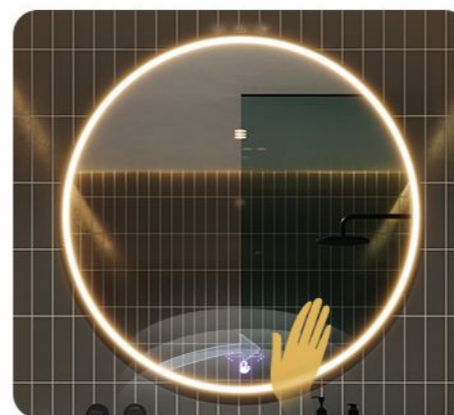

**Dimming** (Press the switch to adjust the brightness)

**Change the color temperature** (Click on the switch)

**Bluetooth**

**Defog**

**Liquid crystal display**

**Body sensor**

**Hand scan sense**

**Frosted mirror**

**3X Magnifying make-up mirror**

High definition silver mirror	
Function	Dimming
	Three color temperature of light
	Frosted mirror
LED lighting	

High definition silver mirror	
Function	Dimming
	Three color temperature of light
	Defog
	Liquid crystal display
Frosted mirror	
LED lighting	

High definition silver mirror	
Function	One color temperature of light
	Frosted mirror
LED lighting	

High definition silver mirror	
Function	Dimming
	Three color temperature of light
	Liquid crystal display
	Frosted mirror
LED lighting	

High definition silver mirror	
Function	Dimming
	Three color temperature of light
	Frosted mirror
LED lighting	

High definition silver mirror	
Function	Dimming
	Three color temperature of light
	Frosted mirror
LED lighting	