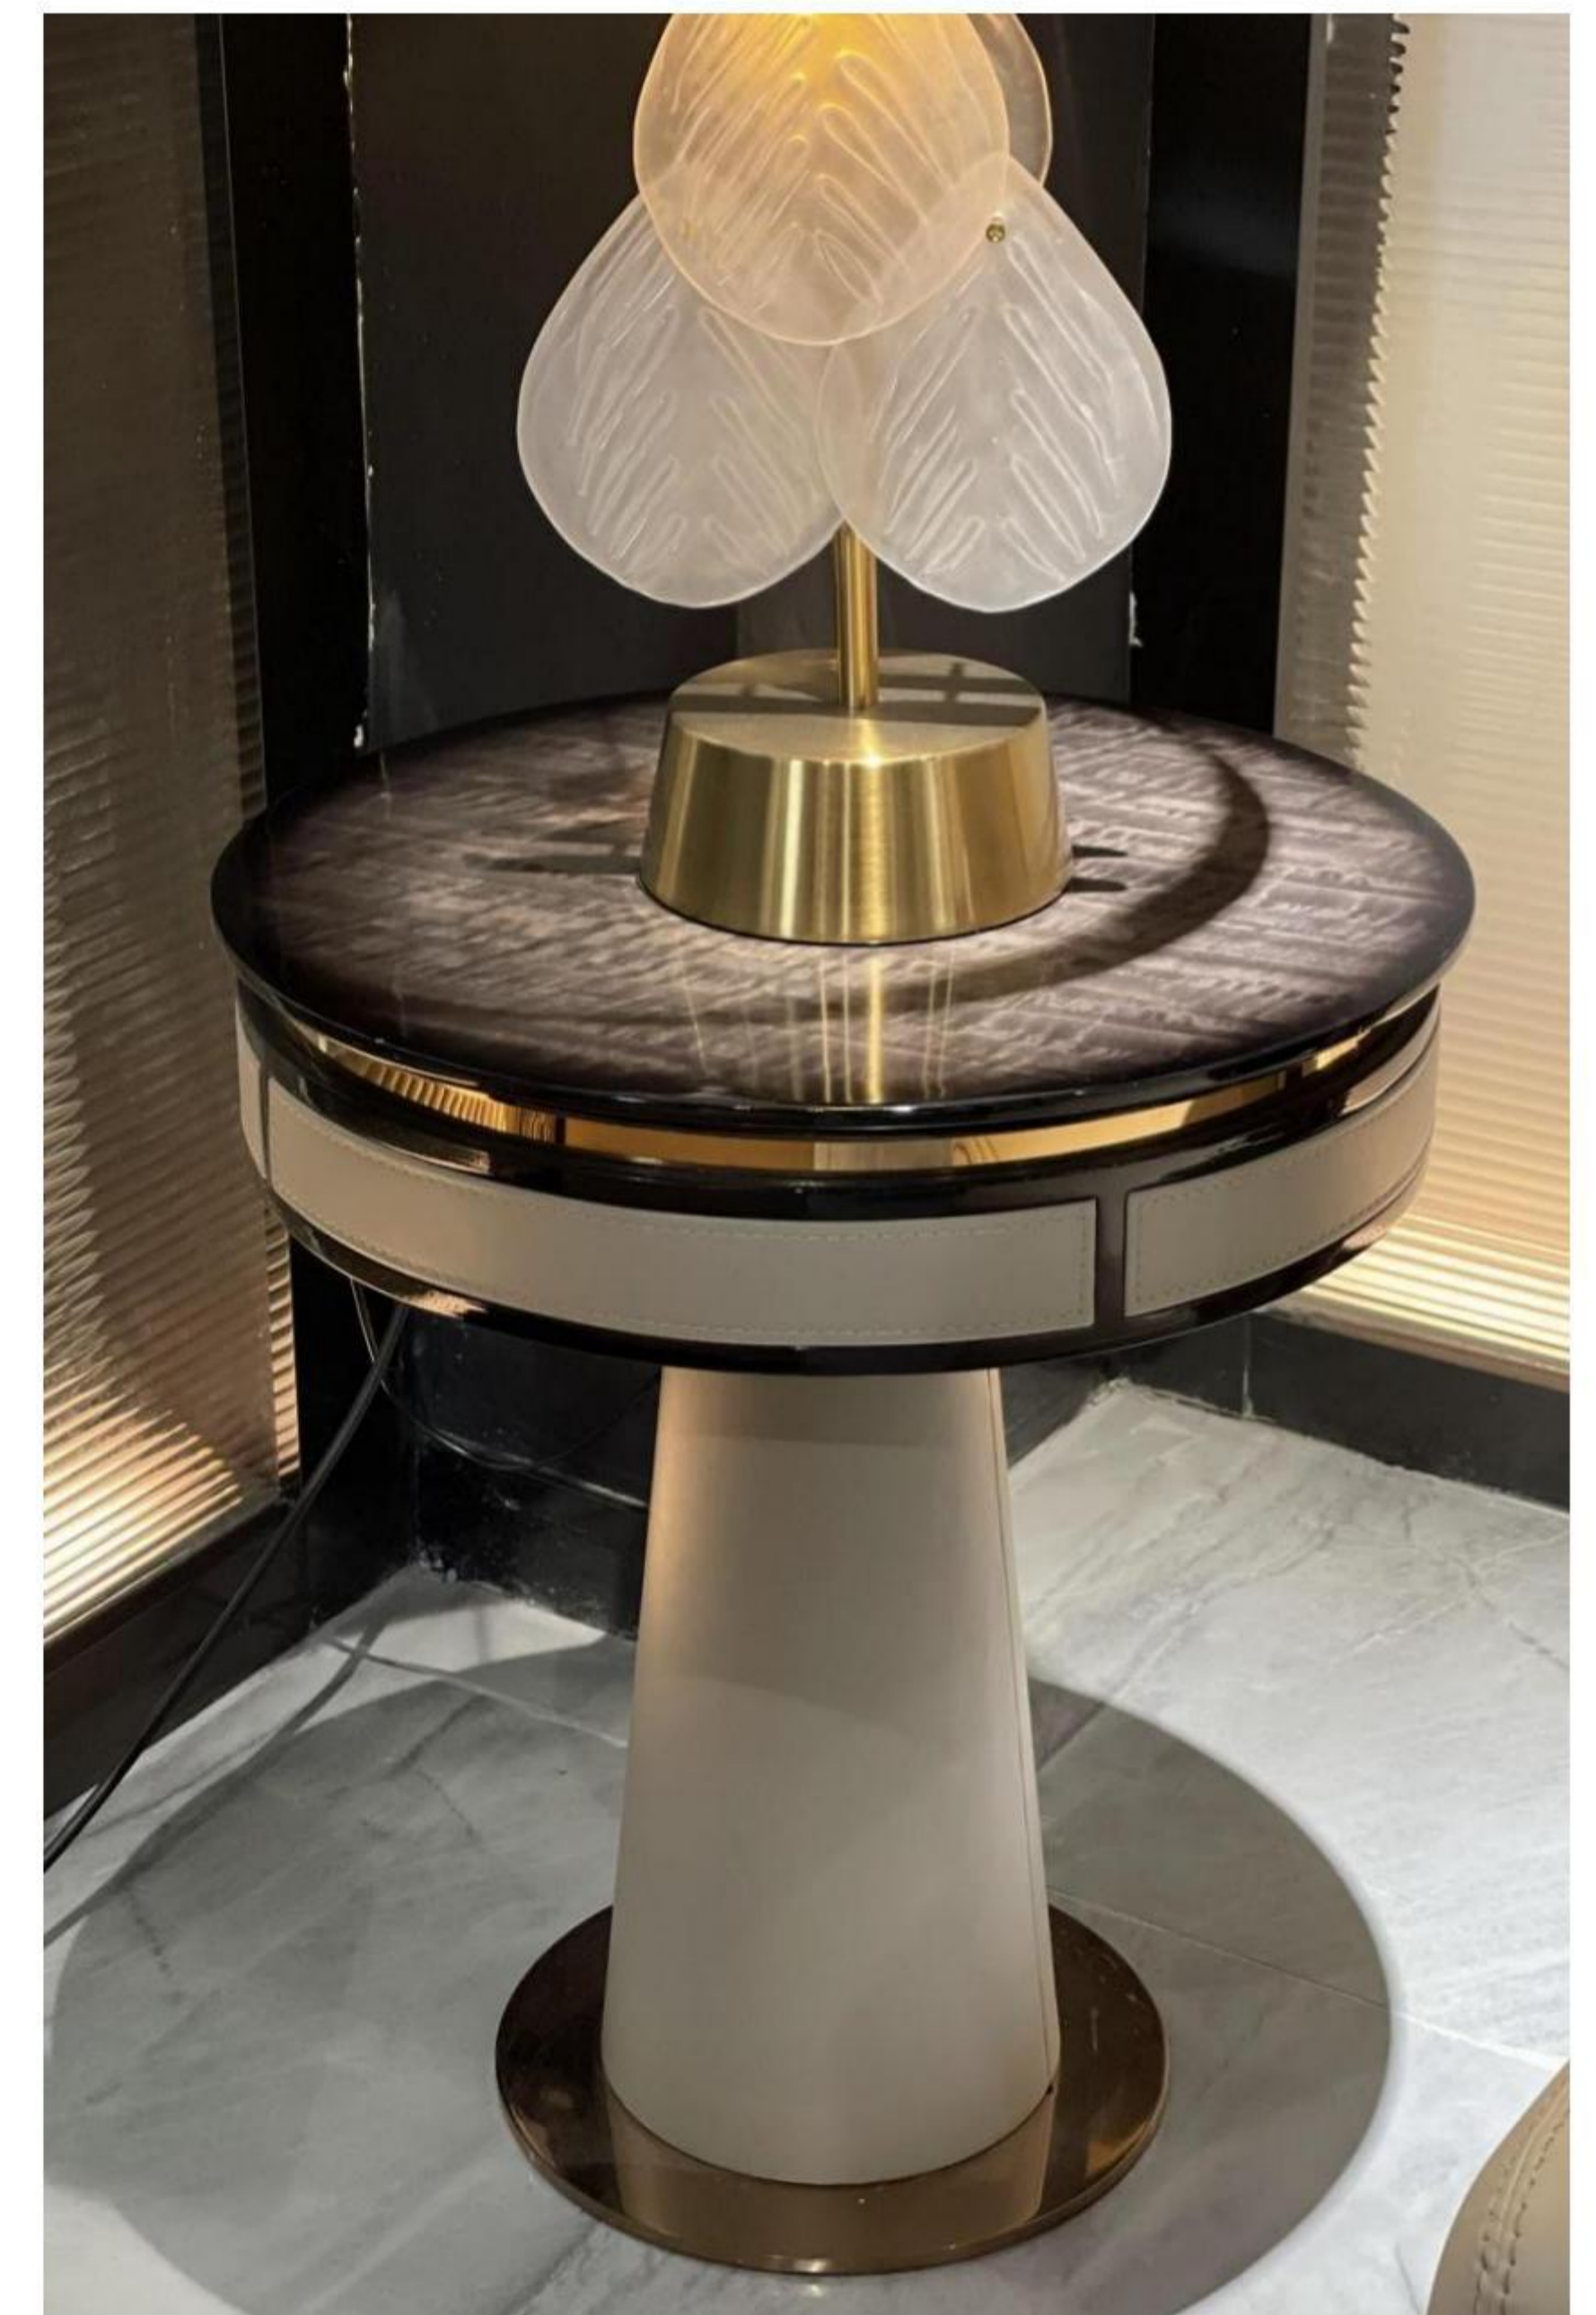

All of our products, continuing Bingley's process requirements, leather selection is extremely strict, wood from around the world: Nanmu, Beech, OAK and so on. In terms of Color matching to rich ivory white and brown ash-based Color Palette, with light beige and ivory for decoration.