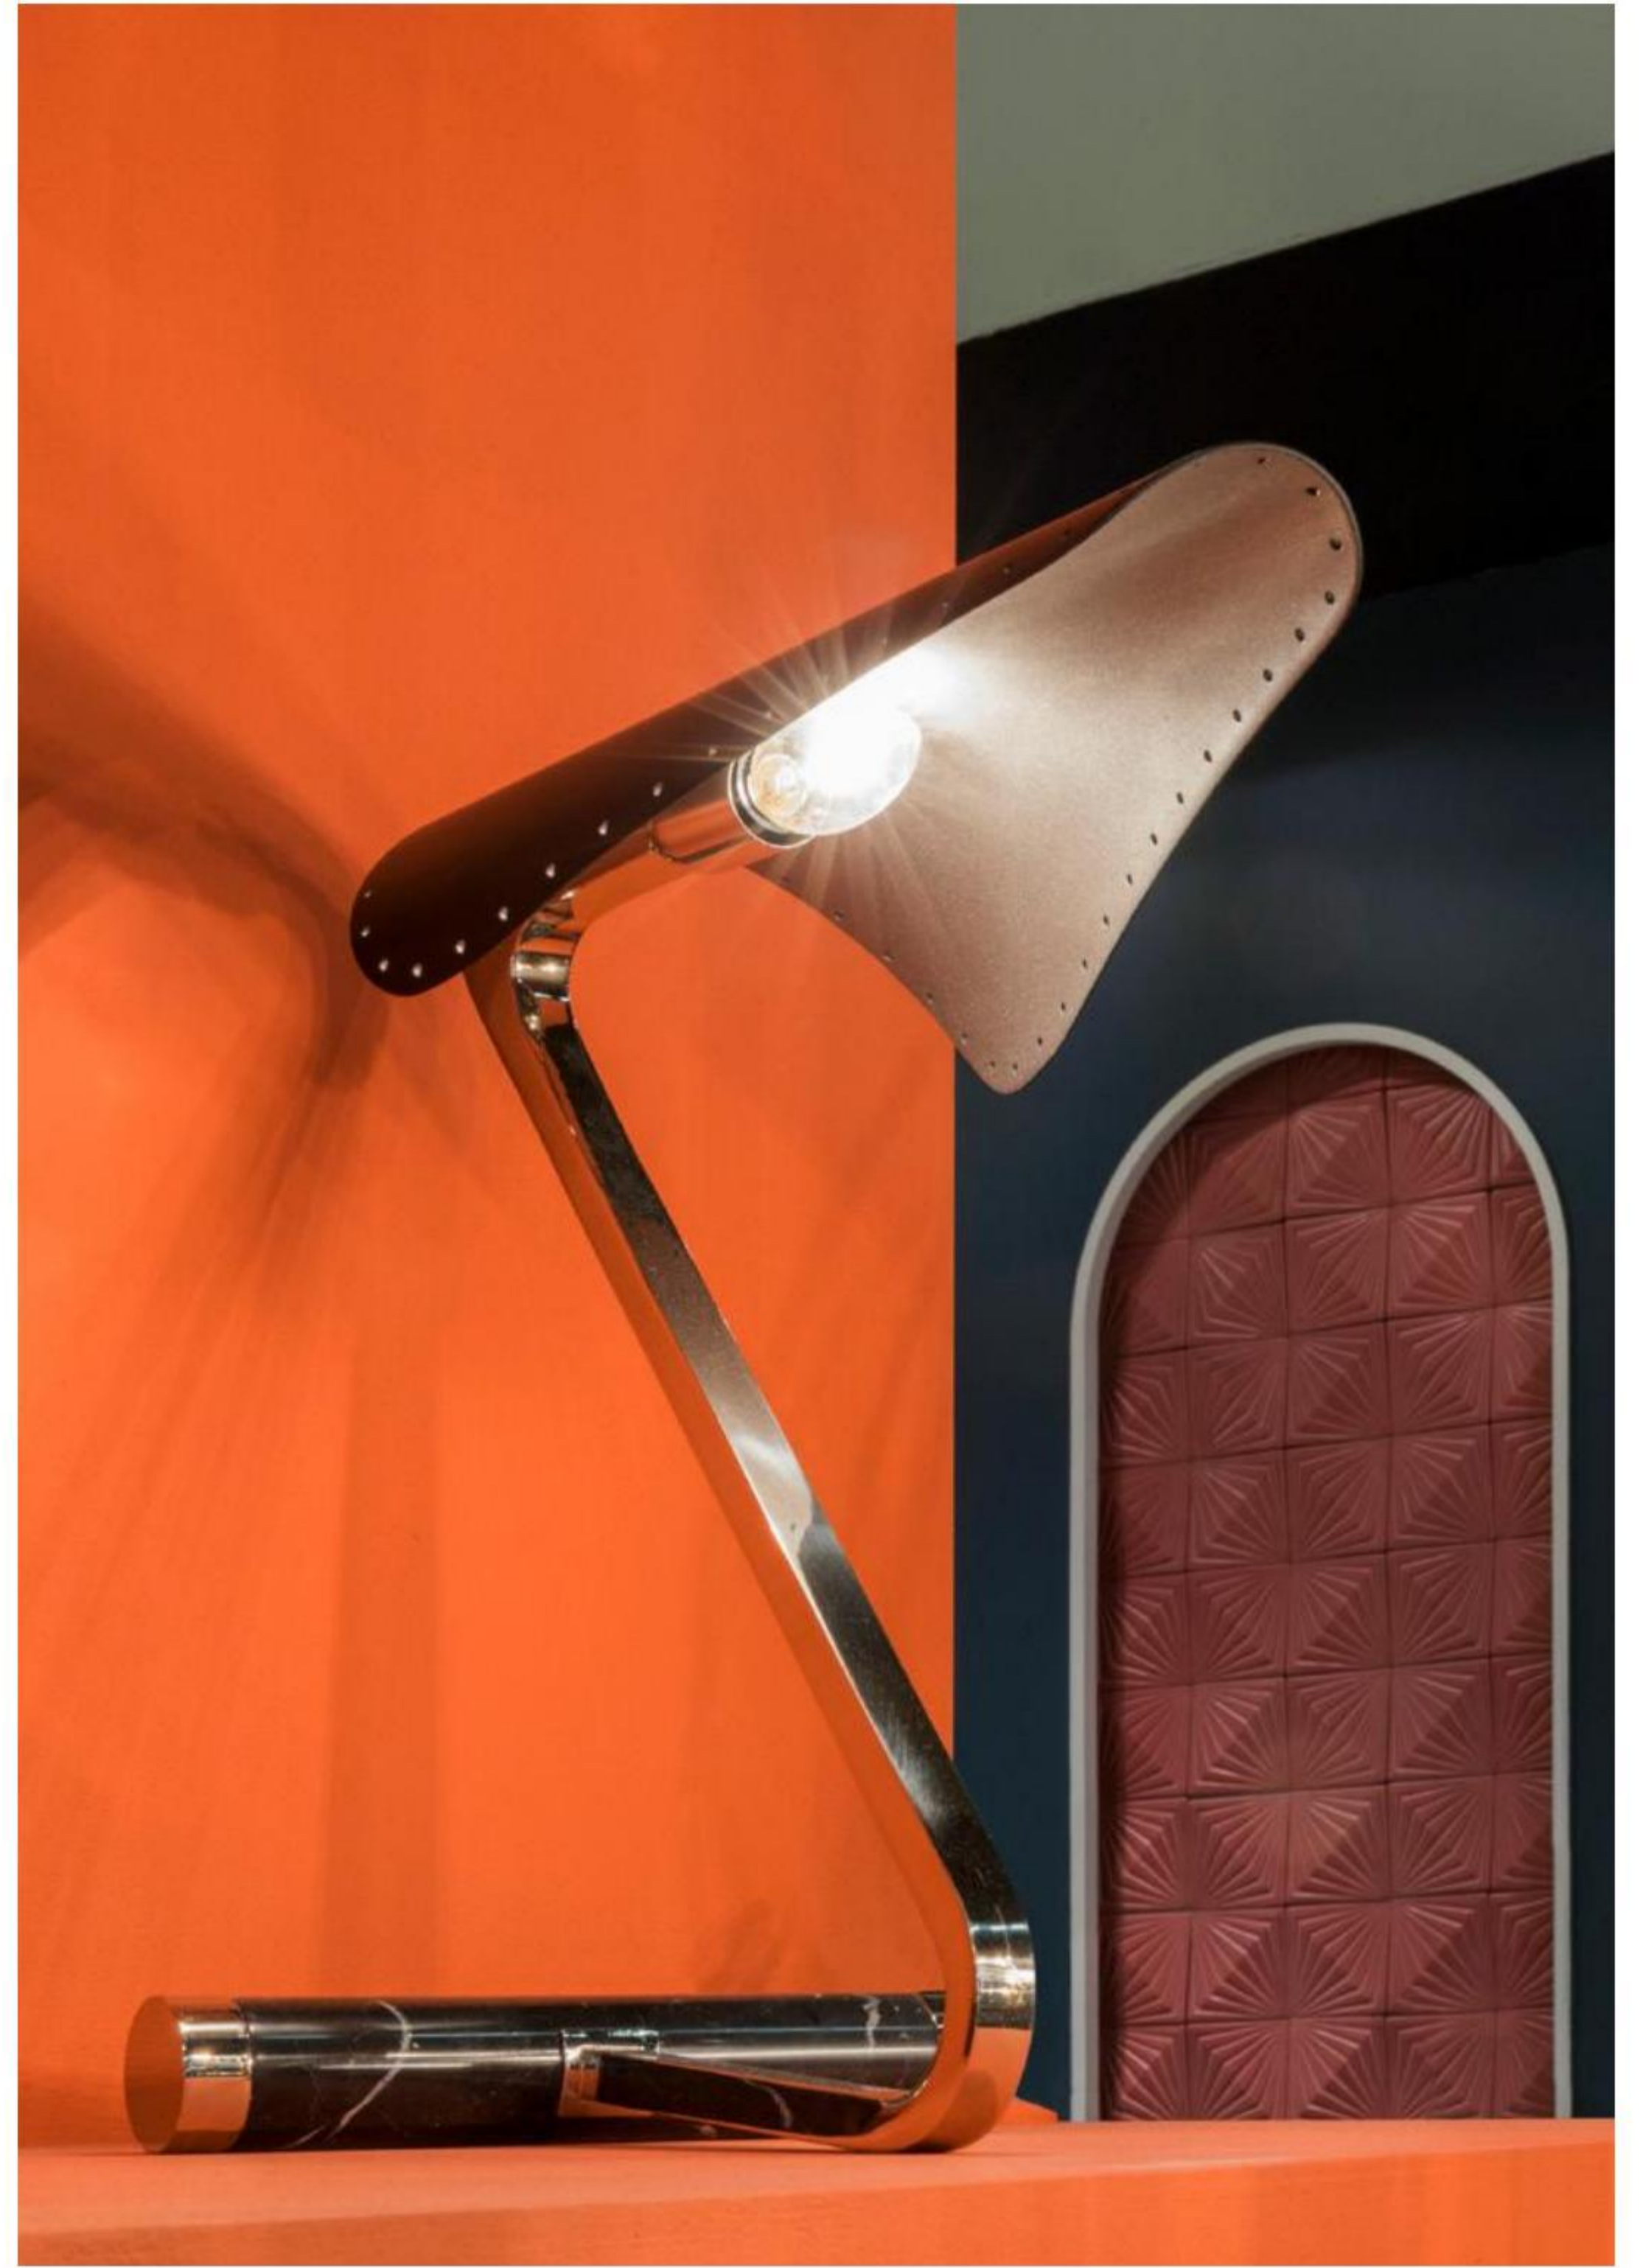

**FIND A HOME TO STORE
THE BUSY HEART AND SOUL**