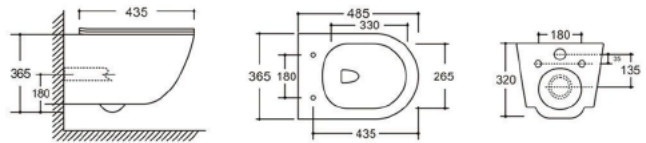

YJ-8381

Two Piece Toilet

Flushing system: Rimless

Size: 605x370x800mm

S-trap: 100/250mm

P-trap: 180mm

YJ-2381

Wall-hung Toilet

Flushing system: Rimless

Size: 485x365x365mm

P-trap: 180mm

YJ-3381

Floor Standing Toilet

Flushing system: Rimless

Size: 560x360x400mm

P-trap: 180mm

YJ-8305

Two Piece Toilet

Flushing system: Rimless

Size: 640x370x800mm

S-trap: 100/250mm

P-trap: 180mm

YJ-2381 Matte Black

Wall-hung Toilet Flushing system: Rimless
Size: 485x365x365mm P-trap: 180mm

YJ-2381 Marble

Wall-hung Toilet Flushing system: Rimless
Size: 485x365x365mm P-trap: 180mm

YJ-2381 Matte Black

Wall-hung Toilet Flushing system: Rimless
Size: 485x365x365mm P-trap: 180mm

YJ-2381 Marble

Wall-hung Toilet Flushing system: Rimless
Size: 485x365x365mm P-trap: 180mm