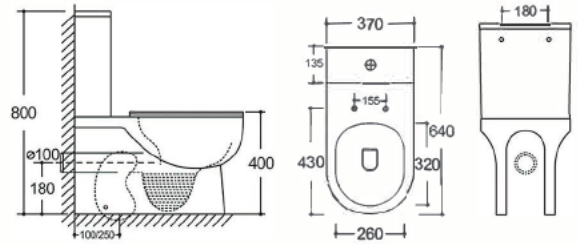

YJ-8381

Two Piece Toilet

Flushing system: Rimless

Size: 605x370x800mm

S-trap: 100/250mm

P-trap: 180mm

YJ-2381

Wall-hung Toilet

Flushing system: Rimless

Size: 485x365x365mm

P-trap: 180mm

YJ-3381

Floor Standing Toilet

Flushing system: Rimless

Size: 560x360x400mm

P-trap: 180mm

YJ-8305

Two Piece Toilet

Flushing system: Rimless

Size: 640x370x800mm

S-trap: 100/250mm

P-trap: 180mm

YJ-2381 Matte Black

Wall-hung Toilet Flushing system: Rimless
Size: 485x365x365mm P-trap: 180mm

YJ-2381 Marble

Wall-hung Toilet Flushing system: Rimless
Size: 485x365x365mm P-trap: 180mm

YJ-2381 Matte Black

Wall-hung Toilet Flushing system: Rimless
Size: 485x365x365mm P-trap: 180mm

YJ-2381 Marble

Wall-hung Toilet Flushing system: Rimless
Size: 485x365x365mm P-trap: 180mm