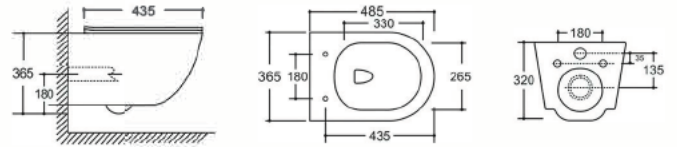

YJ-8381

Two Piece Toilet

Flushing system: Rimless

Size: 605x370x800mm

S-trap: 100/250mm

P-trap: 180mm

YJ-2381

Wall-hung Toilet

Flushing system: Rimless

Size: 485x365x365mm

P-trap: 180mm

YJ-3381

Floor Standing Toilet

Flushing system: Rimless

Size: 560x360x400mm

P-trap: 180mm

YJ-8305

Two Piece Toilet

Flushing system: Rimless

Size: 640x370x800mm

S-trap: 100/250mm

P-trap: 180mm

YJ-2381 Matte Black

Wall-hung Toilet Flushing system: Rimless
Size: 485x365x365mm P-trap: 180mm

YJ-2381 Marble

Wall-hung Toilet Flushing system: Rimless
Size: 485x365x365mm P-trap: 180mm

YJ-2381 Matte Black

Wall-hung Toilet Flushing system: Rimless
Size: 485x365x365mm P-trap: 180mm

YJ-2381 Marble

Wall-hung Toilet Flushing system: Rimless
Size: 485x365x365mm P-trap: 180mm