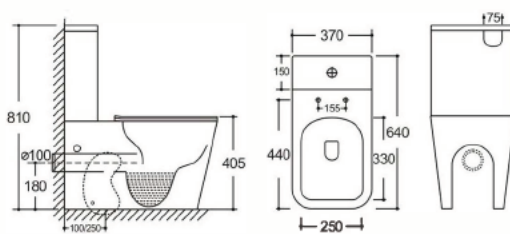

YJ-8303D

Two Piece Toilet
Flushing system: Rimless
Size: 640x370x810mm
S-trap: 100/250mm
P-trap: 180mm

YJ-2303

Wall-hung Toilet

Flushing system: Rimless

Size: 520x340x370mm

P-trap: 180mm

YJ-3303

Floor Standing Toilet

Flushing system: Rimless

Size: 560x345x400mm

P-trap: 180mm

YJ-8380

Two Piece Toilet
Flushing system: Rimless
Size: 605x370x800mm
S-trap: 100/250mm
P-trap: 180mm

YJ-2380

Wall-hung Toilet

Flushing system: Rimless

Size: 485x365x365mm

P-trap: 180mm

YJ-3380

Floor Standing Toilet

Flushing system: Rimless

Size: 560x360x400mm

P-trap: 180mm

YJ-2381 Marble

Wall-hung Toilet Flushing system: Rimless
Size: 485x365x365mm P-trap: 180mm

YJ-2381 Matte Black

Wall-hung Toilet Flushing system: Rimless
Size: 485x365x365mm P-trap: 180mm

YJ-2381 Marble

Wall-hung Toilet Flushing system: Rimless
Size: 485x365x365mm P-trap: 180mm