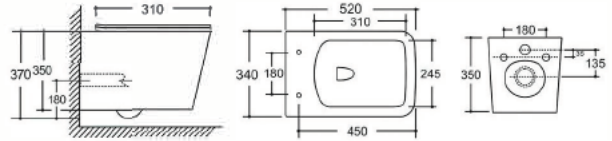

YJ-8303D

Two Piece Toilet
Flushing system: Rimless
Size: 640x370x810mm
S-trap: 100/250mm
P-trap: 180mm

YJ-2303

Wall-hung Toilet

Flushing system: Rimless

Size: 520x340x370mm

P-trap: 180mm

YJ-3303

Floor Standing Toilet

Flushing system: Rimless

Size: 560x345x400mm

P-trap: 180mm

YJ-8380

Two Piece Toilet
Flushing system: Rimless
Size: 605x370x800mm
S-trap: 100/250mm
P-trap: 180mm

YJ-2380

Wall-hung Toilet

YJ-8305

Two Piece Toilet

Flushing system: Rimless

Size: 640x370x800mm

S-trap: 100/250mm

P-trap: 180mm

YJ-2381 Matte Black

Wall-hung Toilet Flushing system: Rimless
Size: 485x365x365mm P-trap: 180mm

YJ-2381 Marble

Wall-hung Toilet Flushing system: Rimless
Size: 485x365x365mm P-trap: 180mm

YJ-2381 Matte Black

Wall-hung Toilet Flushing system: Rimless
Size: 485x365x365mm P-trap: 180mm

YJ-2381 Marble

Wall-hung Toilet Flushing system: Rimless
Size: 485x365x365mm P-trap: 180mm