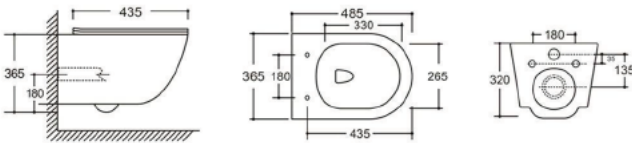

YJ-8381

Two Piece Toilet

Flushing system: Rimless

Size: 605x370x800mm

S-trap: 100/250mm

P-trap: 180mm

YJ-2381

Wall-hung Toilet

Flushing system: Rimless

Size: 485x365x365mm

P-trap: 180mm

YJ-3381

Floor Standing Toilet

Flushing system: Rimless

Size: 560x360x400mm

P-trap: 180mm

YJ-8305

Two Piece Toilet

Flushing system: Rimless

Size: 640x370x800mm

S-trap: 100/250mm

P-trap: 180mm

YJ-2381 Matte Black

Wall-hung Toilet Flushing system: Rimless
Size: 485x365x365mm P-trap: 180mm

YJ-2381 Marble

Wall-hung Toilet Flushing system: Rimless
Size: 485x365x365mm P-trap: 180mm

YJ-2381 Matte Black

Wall-hung Toilet Flushing system: Rimless
Size: 485x365x365mm P-trap: 180mm

YJ-2381 Marble

Wall-hung Toilet Flushing system: Rimless
Size: 485x365x365mm P-trap: 180mm