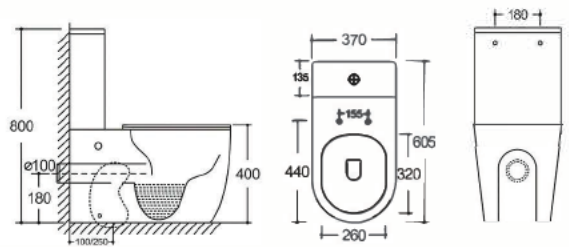

YJ-8381

Two Piece Toilet

Flushing system: Rimless

Size: 605x370x800mm

S-trap: 100/250mm

P-trap: 180mm

YJ-2381

Wall-hung Toilet

Flushing system: Rimless

Size: 485x365x365mm

P-trap: 180mm

YJ-3381

Floor Standing Toilet

Flushing system: Rimless

Size: 560x360x400mm

P-trap: 180mm

YJ-8305

Two Piece Toilet

Flushing system: Rimless

Size: 640x370x800mm

S-trap: 100/250mm

P-trap: 180mm

YJ-2381 Matte Black

Wall-hung Toilet Flushing system: Rimless
Size: 485x365x365mm P-trap: 180mm

YJ-2381 Marble

Wall-hung Toilet Flushing system: Rimless
Size: 485x365x365mm P-trap: 180mm

YJ-2381 Matte Black

Wall-hung Toilet Flushing system: Rimless
Size: 485x365x365mm P-trap: 180mm

YJ-2381 Marble

Wall-hung Toilet Flushing system: Rimless
Size: 485x365x365mm P-trap: 180mm