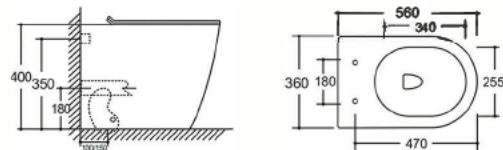

YJ-8381

Two Piece Toilet

Flushing system: Rimless

Size: 605x370x800mm

S-trap: 100/250mm

P-trap: 180mm

YJ-2381

Wall-hung Toilet

Flushing system: Rimless

Size: 485x365x365mm

P-trap: 180mm

YJ-3381

Floor Standing Toilet

Flushing system: Rimless

Size: 560x360x400mm

P-trap: 180mm

YJ-8305

Two Piece Toilet

Flushing system: Rimless

Size: 640x370x800mm

S-trap: 100/250mm

P-trap: 180mm

YJ-2381 Matte Black

Wall-hung Toilet Flushing system: Rimless
Size: 485x365x365mm P-trap: 180mm

YJ-2381 Marble

Wall-hung Toilet Flushing system: Rimless
Size: 485x365x365mm P-trap: 180mm

YJ-2381 Matte Black

Wall-hung Toilet Flushing system: Rimless
Size: 485x365x365mm P-trap: 180mm

YJ-2381 Marble

Wall-hung Toilet Flushing system: Rimless
Size: 485x365x365mm P-trap: 180mm