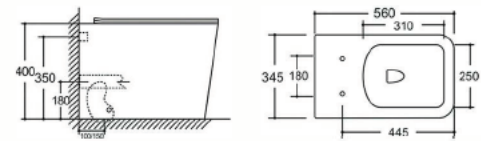

YJ-8303D

Two Piece Toilet
Flushing system: Rimless
Size: 640x370x810mm
S-trap: 100/250mm
P-trap: 180mm

YJ-2303

Wall-hung Toilet

Flushing system: Rimless

Size: 520x340x370mm

P-trap: 180mm

YJ-3303

Floor Standing Toilet

Flushing system: Rimless

Size: 560x345x400mm

P-trap: 180mm

YJ-8380

Two Piece Toilet
Flushing system: Rimless
Size: 605x370x800mm
S-trap: 100/250mm
P-trap: 180mm

YJ-2380

Wall-hung Toilet

Flushing system: Rimless

Size: 485x365x365mm

P-trap: 180mm

YJ-3380

Floor Standing Toilet

Flushing system: Rimless

Size: 560x360x400mm

P-trap: 180mm

YJ-8305

Two Piece Toilet

Flushing system: Rimless

Size: 640x370x800mm

S-trap: 100/250mm

P-trap: 180mm

YJ-2381 Matte Black

Wall-hung Toilet Flushing system: Rimless
Size: 485x365x365mm P-trap: 180mm