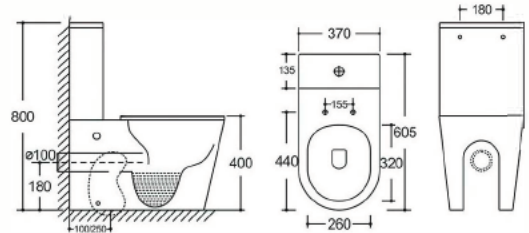

Floor Standing Toilet

Flushing system: Rimless

Size: 560x345x400mm

P-trap: 180mm

YJ-8380

Two Piece Toilet
Flushing system: Rimless
Size: 605x370x800mm
S-trap: 100/250mm
P-trap: 180mm

YJ-2380

Wall-hung Toilet

Flushing system: Rimless

Size: 485x365x365mm

P-trap: 180mm

YJ-3380

Floor Standing Toilet

Flushing system: Rimless

Size: 560x360x400mm

P-trap: 180mm

YJ-8381

Two Piece Toilet

Flushing system: Rimless

Size: 605x370x800mm

S-trap: 100/250mm

P-trap: 180mm

YJ-2381

Wall-hung Toilet

Flushing system: Rimless

Size: 485x365x365mm

P-trap: 180mm

YJ-3381

Floor Standing Toilet

Flushing system: Rimless

Size: 560x360x400mm

P-trap: 180mm