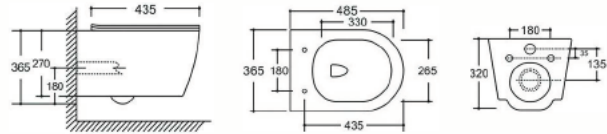

Floor Standing Toilet

Flushing system: Rimless

Size: 560x345x400mm

P-trap: 180mm

YJ-8380

Two Piece Toilet
Flushing system: Rimless
Size: 605x370x800mm
S-trap: 100/250mm
P-trap: 180mm

YJ-2380

Wall-hung Toilet

Flushing system: Rimless

Size: 485x365x365mm

P-trap: 180mm

YJ-3380

Floor Standing Toilet

Flushing system: Rimless

Size: 560x360x400mm

P-trap: 180mm

YJ-8381

Two Piece Toilet

Flushing system: Rimless

Size: 605x370x800mm

S-trap: 100/250mm

P-trap: 180mm

YJ-2381

Wall-hung Toilet

YJ-8305

Two Piece Toilet

Flushing system: Rimless

Size: 640x370x800mm

S-trap: 100/250mm

P-trap: 180mm

YJ-2381 Matte Black

Wall-hung Toilet Flushing system: Rimless
Size: 485x365x365mm P-trap: 180mm