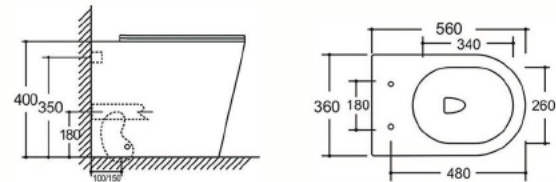

Flushing system: Rimless

Size: 485x365x365mm

P-trap: 180mm

YJ-3380

Floor Standing Toilet

Flushing system: Rimless

Size: 560x360x400mm

P-trap: 180mm

YJ-8381

Two Piece Toilet

Flushing system: Rimless

Size: 605x370x800mm

S-trap: 100/250mm

P-trap: 180mm

YJ-2381

Wall-hung Toilet

Flushing system: Rimless

Size: 485x365x365mm

P-trap: 180mm

YJ-3381

Floor Standing Toilet

Flushing system: Rimless

Size: 560x360x400mm

P-trap: 180mm

YJ-8305

Two Piece Toilet

Flushing system: Rimless

Size: 640x370x800mm

S-trap: 100/250mm

P-trap: 180mm

YJ-2381 Matte Black

Wall-hung Toilet Flushing system: Rimless
Size: 485x365x365mm P-trap: 180mm