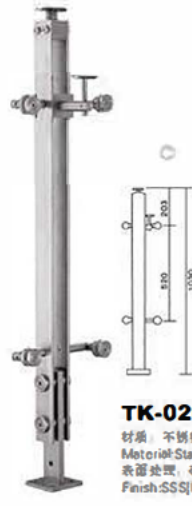

材质: 不锈钢
Material: Stainless Steel
表面处理: 砂光|抛光|金色
Finish: SSS|PSS|Gold-plated

TK-0202