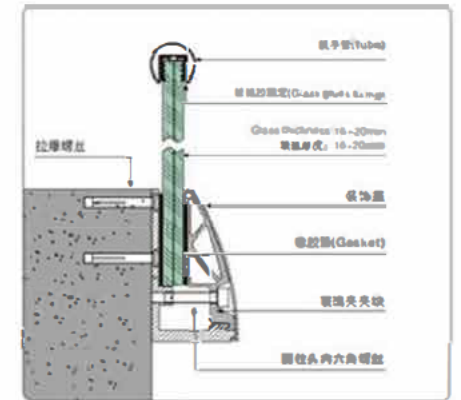

Gaskets available for 10-21.52mm glass

Gasket washer Gasket washer Cover for AS003&AS005

Cover for AS002&AS004 Gasket divider End cap

Anchor Screw End cap

Aluminium Channel Clamp

Railing system for commercial and residential architectural applications on the Interior & Exterior.