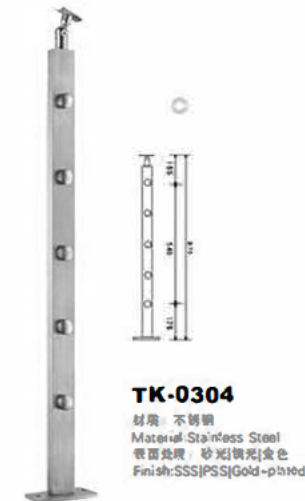

CUBE POST

Railing system for commercial and residential architectural applications on the Interior & Exterior.

CUBE™ Railing System provides clean defined lines and a robust contemporary look. The system is made of 2"x2" square posts and a pyramid top cap creating continuous clean lines throughout the components.

- Glass (or panel)
- Cable
- Multi-line

Top mount option