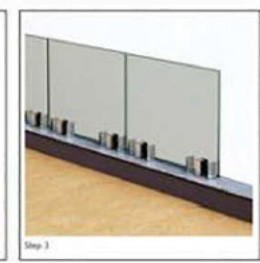

Aluminium Channel Clamp

Railing system for commercial and residential architectural applications on the Interior & Exterior.

TK-AS007

Material: Aluminium
Finish: Anodized/Powder coating

TK-AS008

Material: Aluminium
Finish: Anodized/Powder coating

TK-AS009

Material: Aluminium
Finish: Anodized/Powder coating

TK-AS010

Material: Aluminium
Finish: Anodized/Powder coating