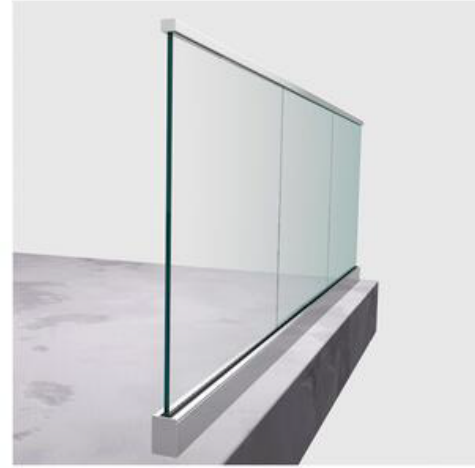

PROFESSIONAL RAILING SYSTEM

RSF International Trading Innovation & Builder Solution

► **INSTALLATION METHOD**

TOP MOUNT

FASCIA MOUNT

► **U CHANNEL & FITTINGS**

TK-AS001

Material: Aluminium
 Finish: Anodized/Powder coating
 /with SS cover
 Glass: from 10-21.52mm glass