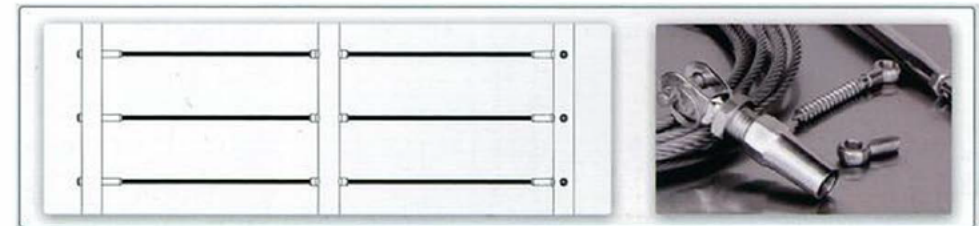

CABLE FITTING

Railing system for commercial and residential architectural applications on the Interior & Exterior.

TK-CF1109

d	L mm	M
Φ3	max 151 min 121	M5
Φ4	max 190 min 149	M6
Φ5	max 215 min 171	M8
Φ6	max 251 min 206	M10