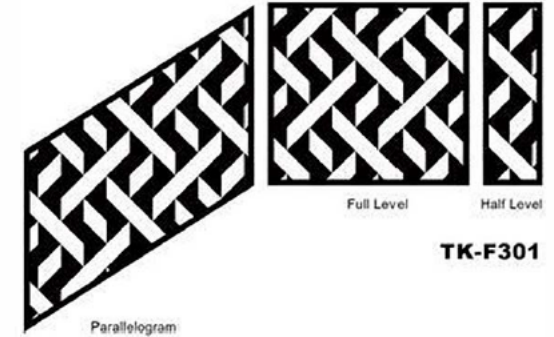

PANEL RAILING SYSTEM

Railing system for commercial and residential architectural applications on the Interior & Exterior.

Panel Railing is a ingeniously engineered structural sheet metal fabrication design. This post free system is available in a range of pre-configured patterns or a custom design of your choice. With material choices of aluminum in finishes of powder coating, anodized and stainless steel in #6 satin and different colors - what you can do with panel system on your project is best left to your imagination. Available Finishes: Standard Aluminum, Powder Coat RAL Colors, PVDF Kynar/ Hylar Colors

Color Options

MOUNT TYPE

TK-F301

Many design and custom options available on www.taka-hardware.com