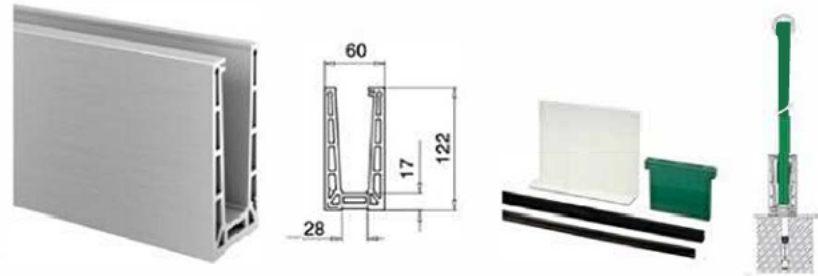

Gaskets available for 10-21.52mm glass

Gasket washer Gasket washer Cover for AS003&AS005

Cover for AS002&AS004 Gasket divider End cap

Anchor Screw End cap

Aluminium Channel Clamp

Railing system for commercial and residential architectural applications on the Interior & Exterior.