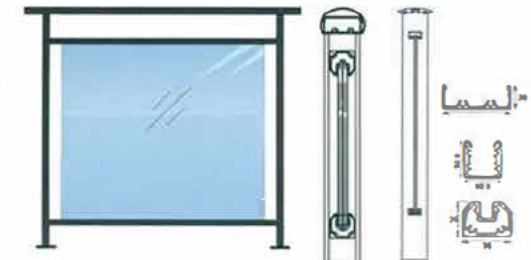

TK-A106

TK-A011 TK-A106