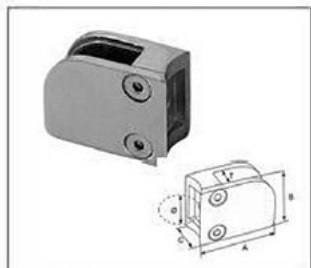

TK-1210L

材质: 不锈钢
Material: Stainless Steel
表面处理: 拉丝|抛光|PVD
Finish: Satin|Polish|PVD