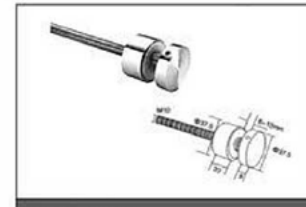

TK-0703

Material:Stainless Steel
Finish:Satin|Polish|PVD