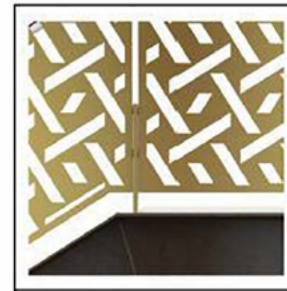

MOUNT TYPE

TOP