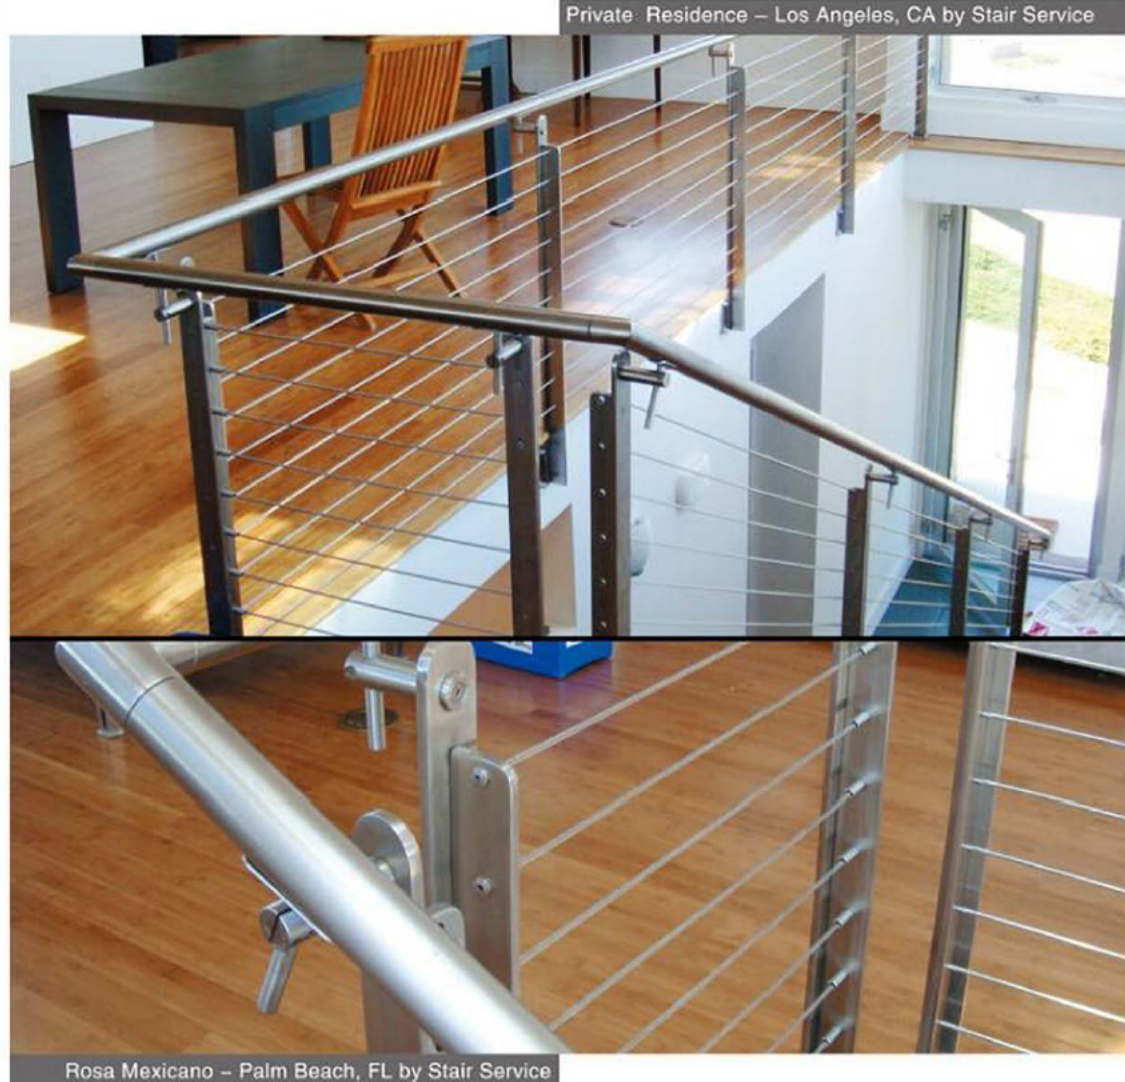

10/74

TEE POST

Railing system for commercial and residential architectural applications on the Interior & Exterior.

Top mount TEE cable railing system

TK-0500

Fascia mount option

Adjustable reversible handrail bracket

3/16" SS Cable & concealed hardware

Private Residence – Los Angeles, CA by Stair Service

Rosa Mexicano – Palm Beach, FL by Stair Service

TEE™ System is a contemporary minimalistic design for a cable railing application. The structural "T" section offers the post stability against the tension from cable strands, while concealing cable mounting hardware. Stainless steel cable in-fill is available in a choice of 1/8" or 3/16" dia. cables.