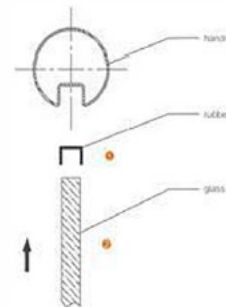

Slot Size
25x21 14x14

IN-FILLS (GLASS & METAL PANELS)

Railing system for commercial and residential architectural applications on the Interior & Exterior.

IN-FILLS

IN - F I L L O P T I O N S

CLEAR MONOLITHIC