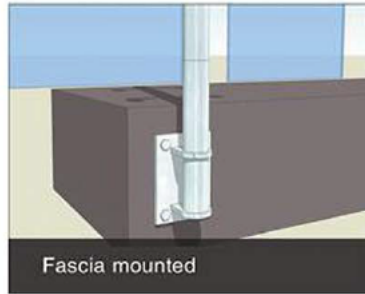

► Project Photo

CIRCA POST

Railing system for commercial and residential architectural applications on the Interior & Exterior.

- Glass (or panel)
- Cable
- Multi-line

Swivel holders with fine contemporary detail

Fascia mounted

CIRCA™ Railing System presents a contemporary yet elegant look for a balance between modern and traditional. System comprises of a 2" dia. post body with a flowing bell cap, 3/8" tempered glass, top rail and optional handrail. Perforated metal panel in-fill available on request.