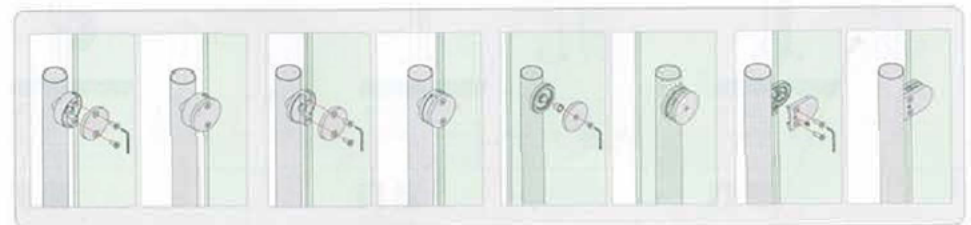

TK-1200
Material:Stainless Steel
Finish:Satin|Polish|PVD

TK-1201 45x63mm
Material:Stainless Steel
Finish:Satin|Polish|PVD

TK-1205
Material:Stainless Steel
Finish:Satin|Polish|PVD

TK-1203
Material:Stainless Steel
Finish:Satin|Polish|PVD

TK-1204(45x63MM)
Material:Stainless Steel
Finish:Satin|Polish|PVD

TK-1202
Material:Stainless Steel
Finish:Satin|Polish|PVD

TK-1206
Material:Stainless Steel
Finish:Satin|Polish|PVD

TK-1207
Material:Stainless Steel
Finish:Satin|Polish|PVD

TK-1208
Material:Stainless Steel
Finish:Satin|Polish|PVD