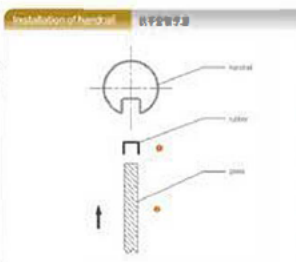

TK-0814 Wall Flange

Material: Stainless Steel
Finish: Satin/Mirror/PVD
Diameter: $\phi 38.1/42.4/50.8$ mm slot tube

TK-0815 90° Flush Elbow

Material: Stainless Steel
Finish: Satin/Mirror/PVD
Diameter: $\phi 38.1/42.4/50.8$ mm slot tube

TK-0816 180° Connector

Material: Stainless Steel
Finish: Satin/Mirror/PVD
Diameter: $\phi 38.1/42.4/50.8$ mm slot tube

TK-0816

Material: Stainless Steel
Finish: Satin/Mirror/PVD
Diameter: $\phi 38.1/42.4/50.8$ mm slot tube

TK-0816

Material: Stainless Steel
Finish: Satin/Mirror/PVD
Diameter: $\phi 38.1/42.4/50.8$ mm slot tube

TK-0816

Material: Stainless Steel
Finish: Satin/Mirror/PVD
Diameter: $\phi 38.1/42.4/50.8$ mm slot tube

TK-0817 End Cap

Material: Stainless Steel
Finish: Satin/Mirror/PVD
Diameter: $\phi 38.1/42.4/50.8$ mm slot tube

TK-0845 End Cap

Material: Stainless Steel
Finish: Satin/Mirror/PVD
Diameter: $\phi 38.1/42.4/50.8$ mm slot tube

TK-0846 Adjustable Angle

Material: Stainless Steel
Finish: Satin/Mirror/PVD
Diameter: $\phi 38.1/42.4/50.8$ mm slot tube

TK-0847 Top Holder

材质: 不锈钢
Material: Stainless Steel
表面处理: 拉丝/抛光/PVD
Finish: Satin/Polish/PVD

TK-0850 End Cap

材质: 不锈钢
Material: Stainless Steel
表面处理: 拉丝/抛光/PVD
Finish: Satin/Polish/PVD

TK-0851 Adjustable Angle

材质: 不锈钢
Material: Stainless Steel
表面处理: 拉丝/抛光/PVD
Finish: Satin/Polish/PVD