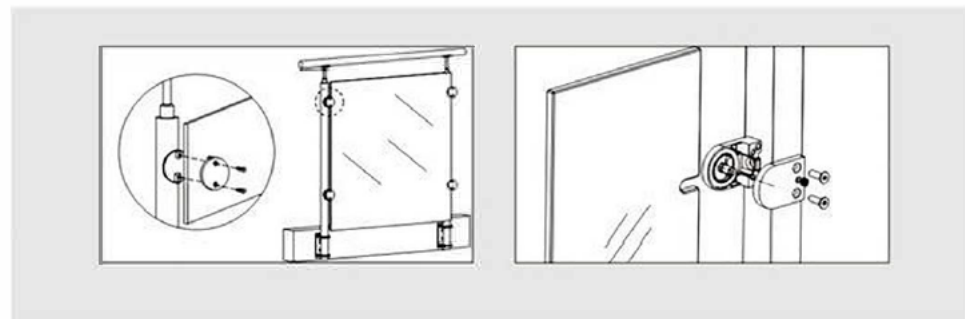

TK-1214

材质: 不锈钢
Material: Stainless Steel
表面处理: 拉丝|抛光|PVD
Finish: Satin|Polish|PVD

TK-1215

材质: 不锈钢
Material: Stainless Steel
表面处理: 拉丝|抛光|PVD
Finish: Satin|Polish|PVD

GLASS CLAMP

Railing system for commercial and residential architectural applications on the Interior & Exterior.