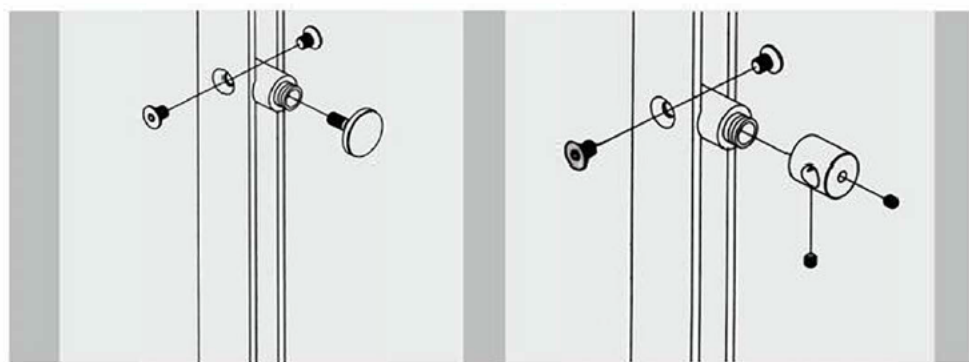

TK-1306

Material: Stainless Steel
Finish: Satin|Polish|PVD