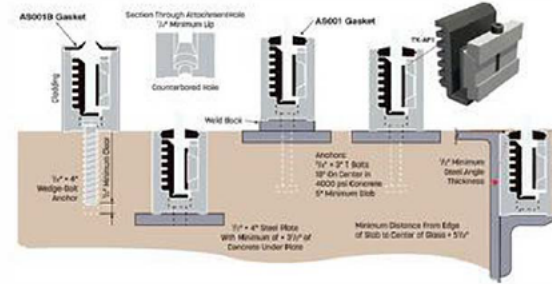

► STRUCTURE OF ALUMINIUM U CHANNEL

► HANDRAIL INSTALLATION

► INSTALLATION METHOD

Aluminium Channel Clamp

Railing system for commercial and residential architectural applications on the Interior & Exterior