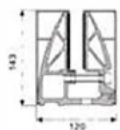

Aluminium Channel Clamp

Railing system for commercial and residential architectural applications on the Interior & Exterior.

TK-AS002
Material: Aluminium
Finish: Anodized/
Powder coating

TK-AS003
Material: Aluminium
Finish: Anodized/
Powder coating/
with SS cover