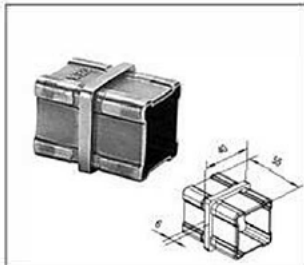

TK-0829 180° Connector

Material: Stainless Steel
Finish: Satin/Polish/PVD
Size: For 40x40mm tube
50x50mm tube