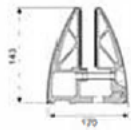

TK-AS002
Material: Aluminium
Finish: Anodized/
Powder coating