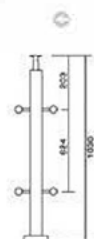

TK-0606

材质: 木材
Material: wood
表面处理: 砂光|抛光|金色
Finish: SSS|PSS|Gold-plated