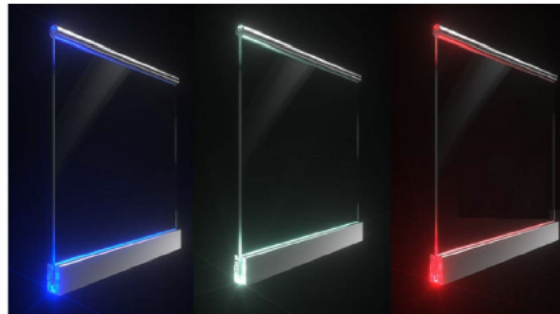

Aluminium Channel Clamp

Railing system for commercial and residential architectural applications on the Interior & Exterior

Install Manel if cut it to small short piece (150mm/pc or 200mm/pc ...)

also can be continue Length at 3000mm/5800mm/6000mm/pc

Advantages

- Perfect aesthetic result
- Unlimited view
- Easy cleaning
- Maintenance free
- Long life
- Quick Installation

Suitable for 10mm TO 21 52mm glass

Slot for LED Strip

TK-AS008

Material: Aluminium
Finish: Anodized/Powder coating

UD