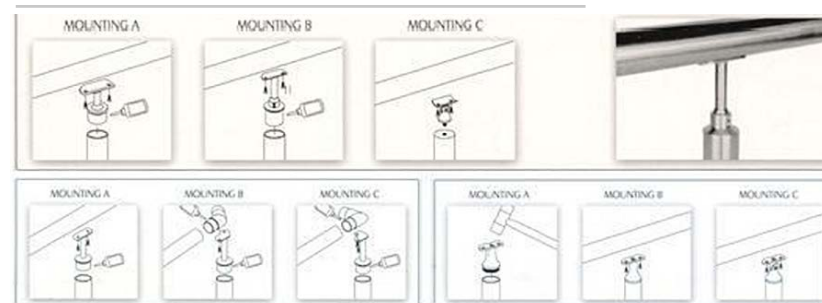

TK-1000 Material:Stainless Steel Finish:Satin|Polish|PVD	TK-1001 Material:Stainless Steel Finish:Satin|Polish|PVD	TK-1002 Material:Stainless Steel Finish:Satin|Polish|PVD
TK-1003 Material:Stainless Steel Finish:Satin|Polish|PVD	TK-1004 Material:Stainless Steel Finish:Satin|Polish|PVD	TK-1005 Material:Stainless Steel Finish:Satin|Polish|PVD
TK-1006 Material:Stainless Steel Finish:Satin|Polish|PVD	TK-1007 Material:Stainless Steel Finish:Satin|Polish|PVD	TK-1008 Material:Stainless Steel Finish:Satin|Polish|PVD