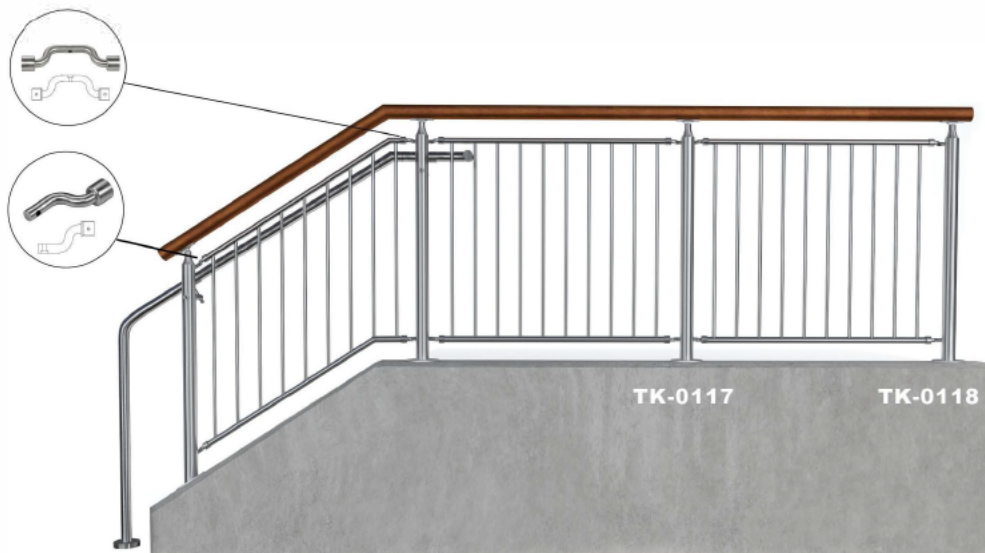

TK-0117

TK-0118