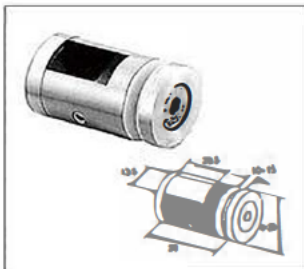

TK-1022

材质: 不锈钢
Material: Stainless Steel
表面处理: 拉丝|抛光|PVD
Finish: Satin|Polish|PVD