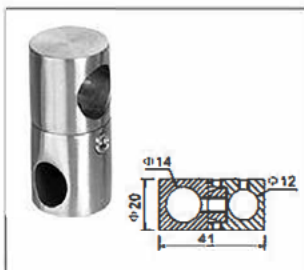

TK-1025

材质: 不锈钢
Material: Stainless Steel
表面处理: 拉丝|抛光|PVD
Finish: Satin|Polish|PVD