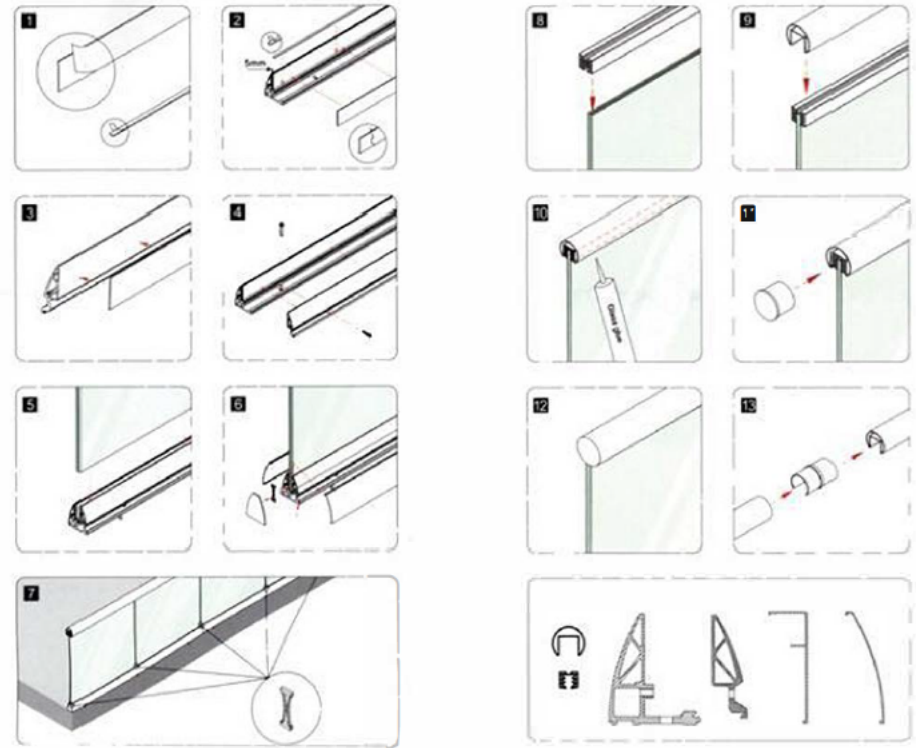

Gaskets available for 10-21.52mm glass

Gasket washer Gasket washer Cover for AS003&AS005

Cover for AS002&AS004 Gasket divider End cap

Anchor Screw End cap

Aluminium Channel Clamp

Railing system for commercial and residential architectural applications on the Interior & Exterior.