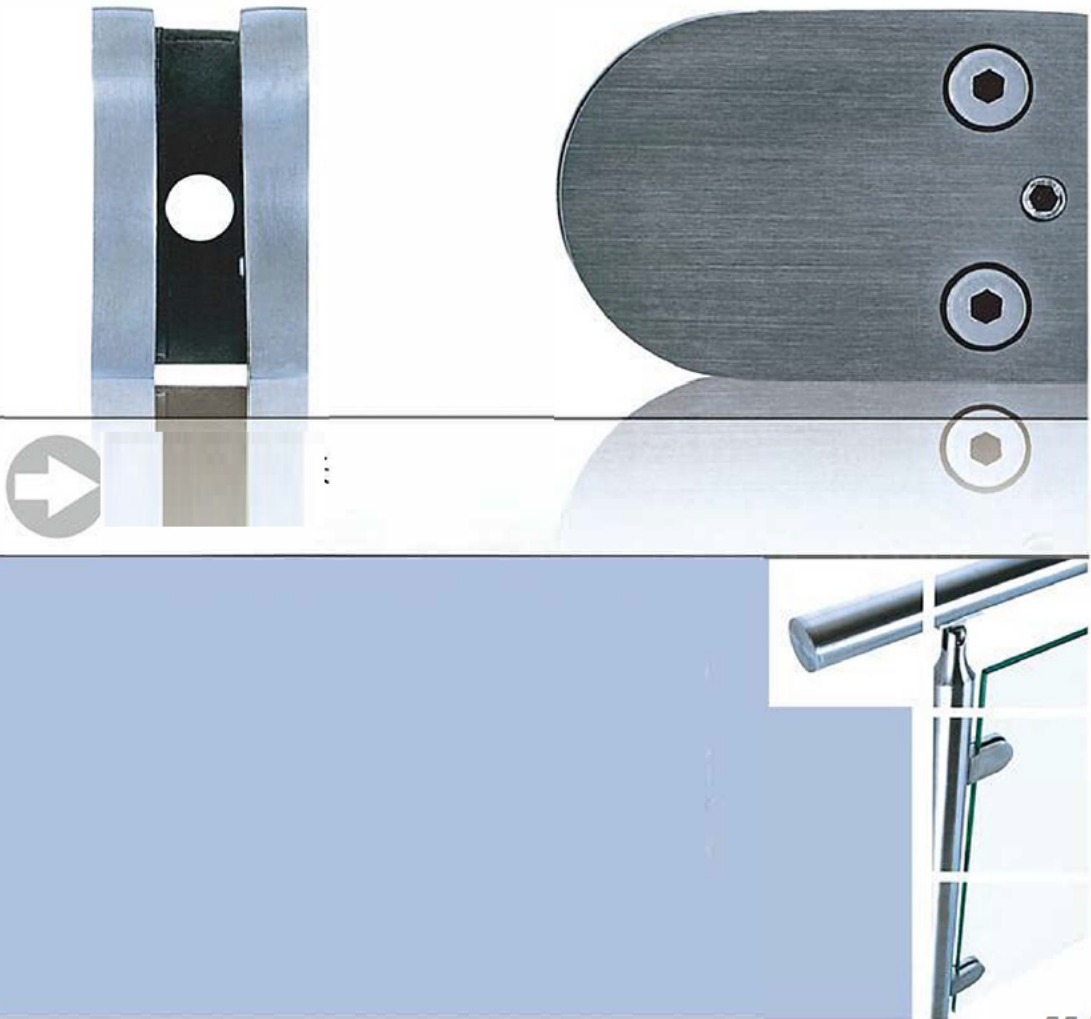

d	L mm	d1	L	L2	S
Φ3	max 156 min 126	Φ5	9.5	12	3.5
Φ4	max 191 min 151	Φ6	11	14	4.5
Φ5	max 212 min 172	Φ8	12.8	16	5.5
Φ6	max 256 min 206	Φ10	15	19	6.5

54/74

Hydraulic Clamp

Hydraulic Shear

GLASS CLAMP

Railing system for commercial and residential architectural applications on the Interior & Exterior.