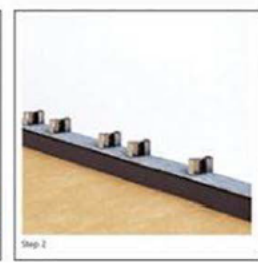

Aluminium Channel Clamp

Railing system for commercial and residential architectural applications on the Interior & Exterior.

TK-AS007

Material: Aluminium
Finish: Anodized/Powder coating

TK-AS008

Material: Aluminium
Finish: Anodized/Powder coating

TK-AS009

Material: Aluminium
Finish: Anodized/Powder coating

TK-AS010

Material: Aluminium
Finish: Anodized/Powder coating