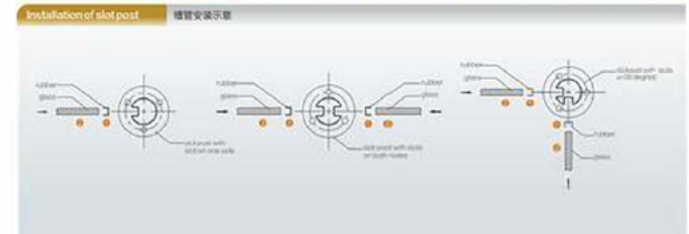

Slot Size
25x21 14x14

IN-FILLS (GLASS & METAL PANELS)

Railing system for commercial and residential architectural applications on the Interior & Exterior.

IN-FILLS

IN - F I L L O P T I O N S

CLEAR MONOLITHIC