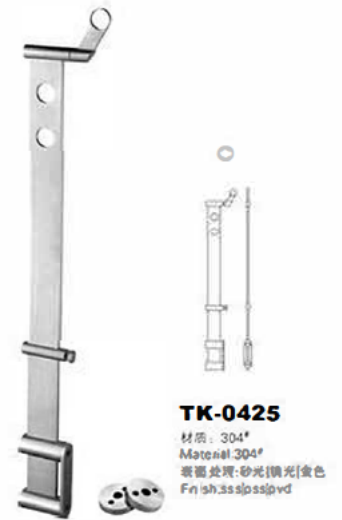

SOLO POST

Railing system for commercial and residential architectural applications on the Interior & Exterior.

19/74