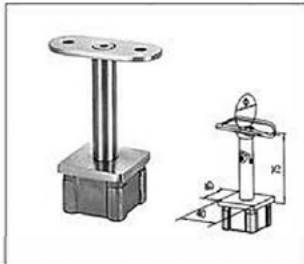

TK-0831 T Connector

TK-0833 Handrail Bracket

TK-0834 Handrail Bracket

TK-0823 Handrail Bracket

Material: Stainless Steel
Finish: Satin/Polish/PVD
Size: For 40x40mm tube
50x50mm tube

TK-0827 Handrail Bracket