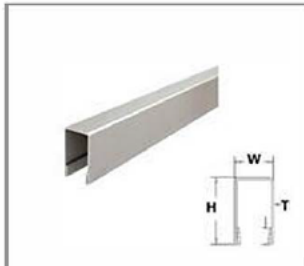

TK-1511 U CHANNEL

材质: 不锈钢
Material: Stainless Steel
表面处理: 拉丝|抛光|PVD
Finish: Satin|Polish|PVD

WxH	T
22x25	2.5MM
25x25	2.5MM
20x26	1.5MM