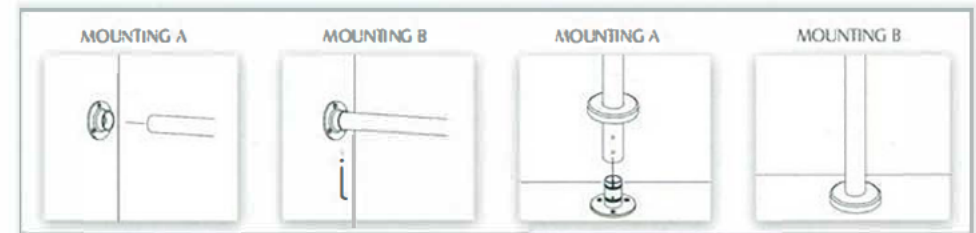

HANDRAIL FITTINGS(CONNECTOR/HANDRAIL BRACKET/BASE PLATE)

Railing system for commercial and residential architectural applications on the Interior & Exterior.

Material:Stainless Steel
Finish:Satin|Polish|PVD

Material:Stainless Steel
Finish:Satin|Polish|PVD

Material:Stainless Steel
Finish:Satin|Polish|PVD

Material:Stainless Steel
Finish:Satin|Polish|PVD

Material:Stainless Steel
Finish:Satin|Polish|PVD

Material:Stainless Steel
Finish:Satin|Polish|PVD

Material:Stainless Steel
Finish:Satin|Polish|PVD

Material:Stainless Steel
Finish:Satin|Polish|PVD

Material:Stainless Steel
Finish:Satin|Polish|PVD

Material:Stainless Steel
Finish:Satin|Polish|PVD

Material:Stainless Steel
Finish:Satin|Polish|PVD

Material:Stainless Steel
Finish:Satin|Polish|PVD

Material:Stainless Steel
Finish:Satin|Polish|PVD

Material:Stainless Steel
Finish:Satin|Polish|PVD

Material:Stainless Steel
Finish:Satin|Polish|PVD

Material:Stainless Steel
Finish:Satin|Polish|PVD

Material:Stainless Steel
Finish:Satin|Polish|PVD