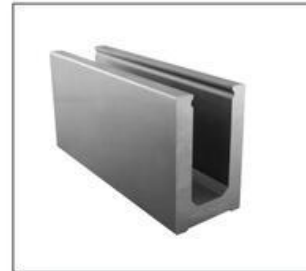

PROFESSIONAL RAILING SYSTEM

RSF International Trading Innovation & Builder Solution

► **INSTALLATION METHOD**

TOP MOUNT

FASCIA MOUNT

► **U CHANNEL & FITTINGS**

TK-AS001

Material: Aluminium
 Finish: Anodized/Powder coating
 /with SS cover
 Glass: from 10-21.52mm glass