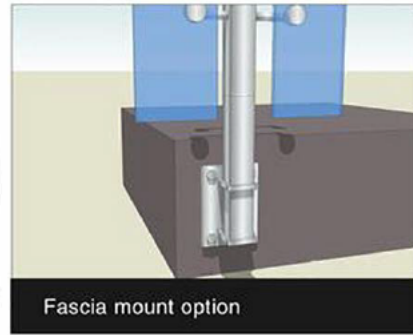

CUBE POST

Railing system for commercial and residential architectural applications on the Interior & Exterior.

CUBE™ Railing System provides clean defined lines and a robust contemporary look. The system is made of 2"x2" square posts and a pyramid top cap creating continuous clean lines throughout the components.

- Glass (or panel)
- Cable
- Multi-line