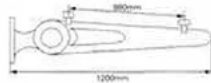

*Design and size can be customized