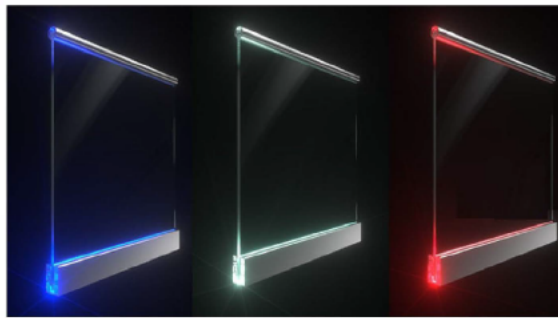

Aluminium Channel Clamp

Railing system for commercial and residential architectural applications on the Interior & Exterior

TK-AS001H

Advantages

- Perfect aesthetic result
- Unlimited view
- Easy cleaning
- Maintenance free
- Long life
- Quick Installation

Suitable for 10mm TO 21 52mm glass

TK-AS001H

Slot for LED Strip

► U CHANNEL & FITTINGS

TK-AF1

TK-AS001 Gasket

Material Gasket
Finish Black