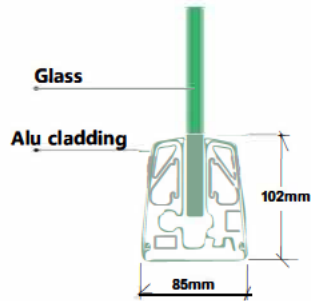

Aluminium Channel Clamp

Railing system for commercial and residential architectural applications on the Interior & Exterior.