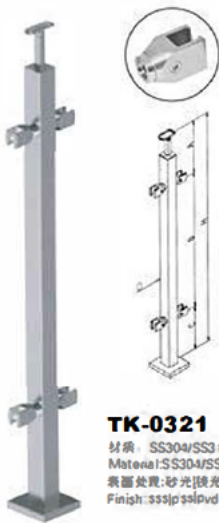

TK-0116

材质: 不锈钢
Material: Stainless Steel
表面处理: 砂光|抛光|金色
Finish: SSS|PSS|Gold plated

TK-0117

TK-0118

POST WITH WIRE ME SH & PANEL

Railing system for commercial and residential architectural applications on the interior & Exterior.