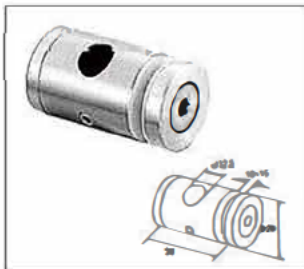

TK-1023

材质: 不锈钢
Material: Stainless Steel
表面处理: 拉丝|抛光|PVD
Finish: Satin|Polish|PVD