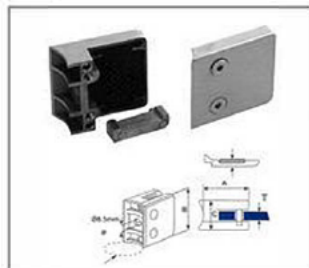

TK-1216

材质: 不锈钢
Material: Stainless Steel
表面处理: 拉丝|抛光|PVD
Finish: Satin|Polish|PVD