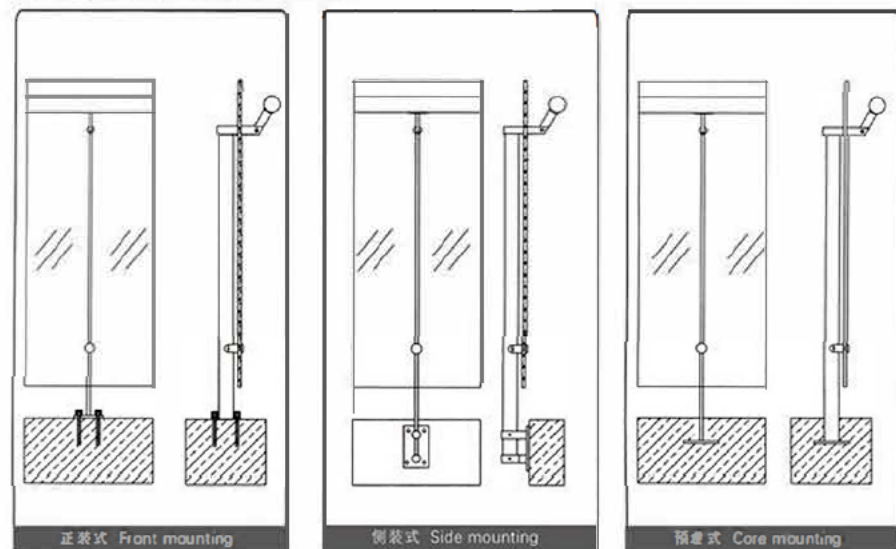

可选安装方式 Option Installation Methods