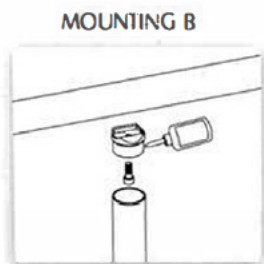

HANDRAIL FITTINGS(CONNECTOR/HANDRAIL BRACKET/BASE PLATE)

Railing system for commercial and residential architectural applications on the Interior & Exterior.

Material:Stainless Steel
Finish:Satin|Polish|PVD

Material:Stainless Steel
Finish:Satin|Polish|PVD

Material:Stainless Steel
Finish:Satin|Polish|PVD

Material:Stainless Steel
Finish:Satin|Polish|PVD

Material:Stainless Steel
Finish:Satin|Polish|PVD

Material:Stainless Steel
Finish:Satin|Polish|PVD

Material:Stainless Steel
Finish:Satin|Polish|PVD

Material:Stainless Steel
Finish:Satin|Polish|PVD

Material:Stainless Steel
Finish:Satin|Polish|PVD

Material:Stainless Steel
Finish:Satin|Polish|PVD

Material:Stainless Steel
Finish:Satin|Polish|PVD

MOUNTING B

Material:Stainless Steel
Finish:Satin|Polish|PVD