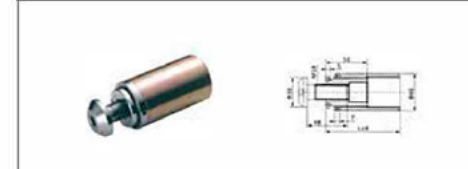

TK-1488

Material:Stainless Steel
Finish:Satin/Polish/PVD