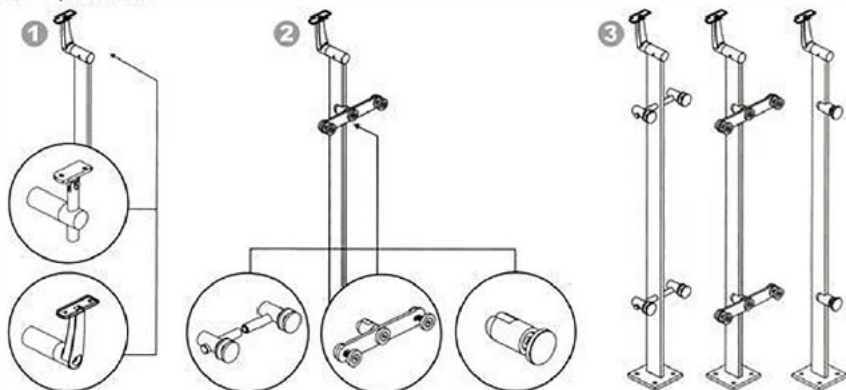

SOLO POST

Railing system for commercial and residential architectural applications on the Interior & Exterior.

可选功能配置 Option function collocation

可选配件 Option Items

可选安装方式 Option Installation Methods

系列护栏，应用于玻璃填充系统 Series Railing Glass Infill System Application