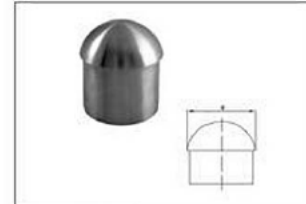

TK-0880

Material:Stainless Steel
Finish:Satin|Polish|PVD