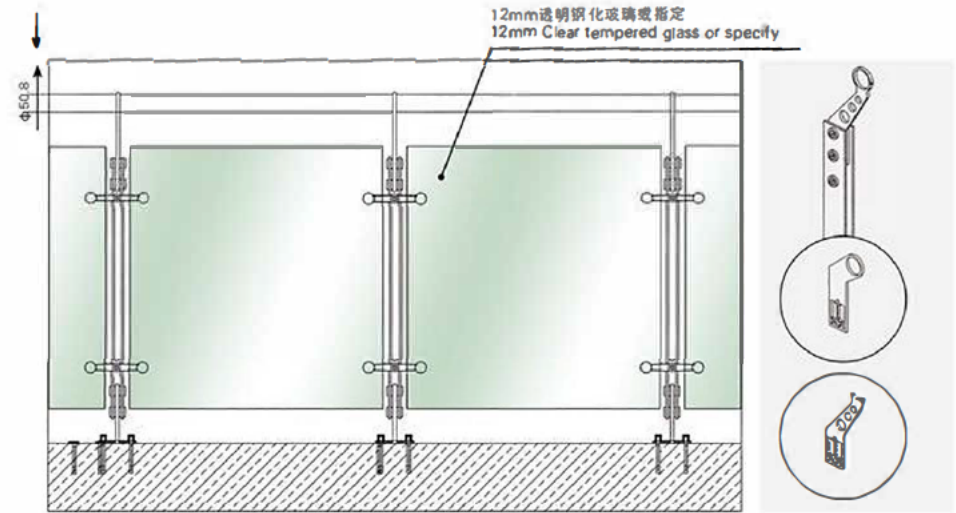

材质: 不锈钢
Material: Stainless Steel
表面处理: 砂光|抛光|金色
Finish: SSS|PSS|Gold-plated

系列护栏，应用于玻璃填充系统
Series Railing Glass Infill System Application