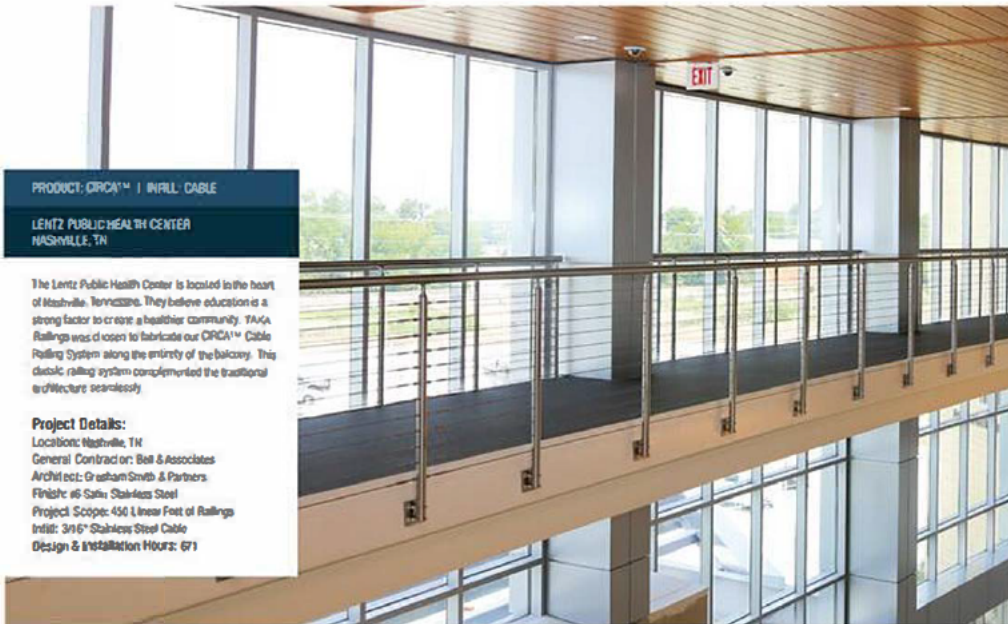

PRODUCT: ORCA™ | INRILL CABLE

LENTZ PUBLIC HEALTH CENTER
NASHVILLE, TN

Project Details:

10/74