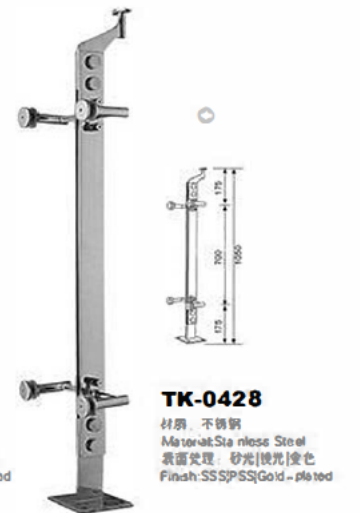

SOLO POST

Railing system for commercial and residential architectural applications on the Interior & Exterior.

19/74