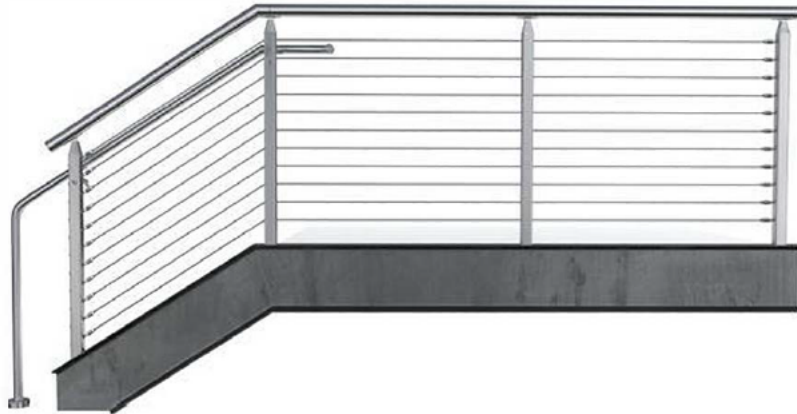

SOLO BLADE POST

Railing system for commercial and residential architectural applications on the Interior & Exterior.

The stainless steel cable, in SS316 alloy. Cable tends itself to a low maintenance, high visibility infill that is popularly used on exterior applications. TAKA Railings uses their patent pending swage-less hardware that is a cinch to install without need for any complicated swaging machines.

材质: 304*
Material: 304*
表面处理: 砂光|抛光|金色
Finish: sss|ps|pvd

材质: 304*
Material: 304*
表面处理: 砂光|抛光|金色
Finish: sss|ps|pvd

材质: 304*
Material: 304*
表面处理: 砂光|抛光|金色
Finish: sss|ps|pvd

材质: 304*
Material: 304*
表面处理: 砂光|抛光|金色
Finish: sss|ps|pvd

材质: 304*
Material: 304*
表面处理: 砂光|抛光|金色
Finish: sss|ps|pvd

材质: 304*
Material: 304*
表面处理: 砂光|抛光|金色
Finish: sss|ps|pvd