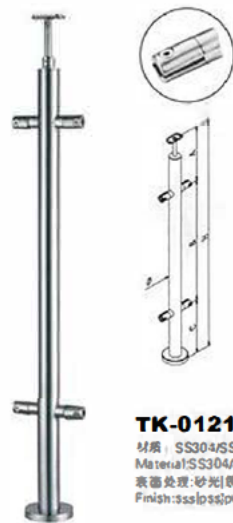

TK-0121

Material: SS304/SS316
Material: SS304/SS316
Finish: 砂光|抛光|金色
Finish: ss304|ss316|pvd

► See More panel Design on page-104