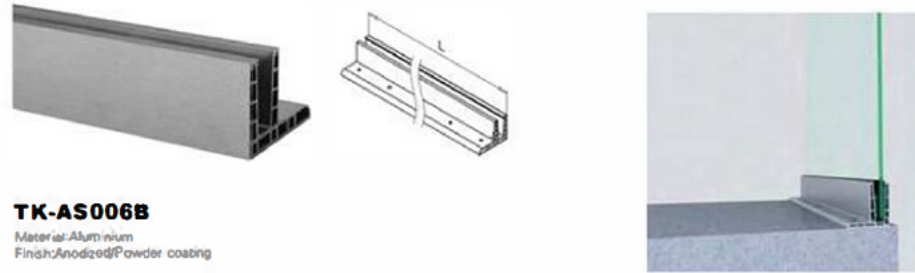

TK-AS006B

Material: Aluminium
Finish: Anodized/Powder coating