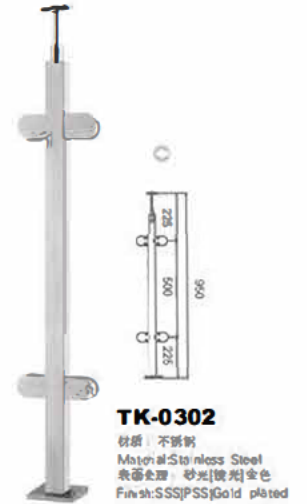

CUBE POST

Railing system for commercial and residential architectural applications on the Interior & Exterior.

CUBE™ Railing System provides clean defined lines and a robust contemporary look. The system is made of 2"x2" square posts and a pyramid top cap creating continuous clean lines throughout the components.

- Glass (or panel)
- Cable
- Multi-line

Top mount option