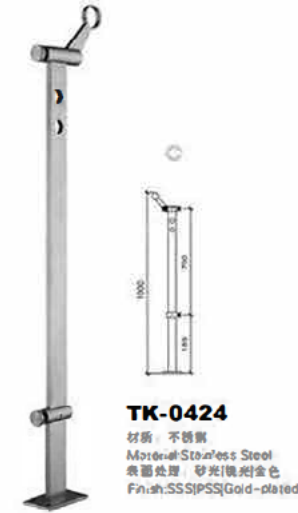

SOLO POST

Railing system for commercial and residential architectural applications on the Interior & Exterior.

19/74