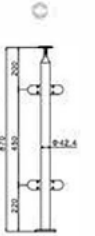

TK-0102

材质: 不锈钢
Material: Stainless Steel
表面处理: 砂光|抛光|金色
Finish: SSS|PSS|Gold-plated