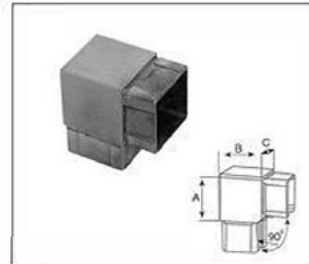

TK-0831 T Connector

TK-0832 90° Connector

Material: Stainless Steel
Finish: Satin/Polish/PVD
Size: For 40x40mm tube
50x50mm tube