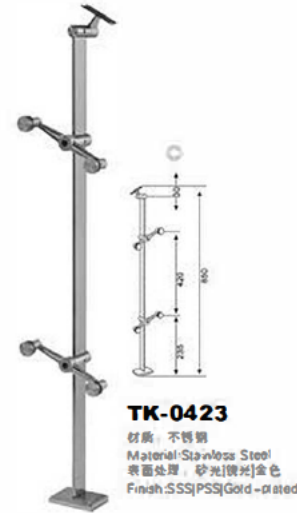

SOLO POST

Railing system for commercial and residential architectural applications on the Interior & Exterior.

19/74