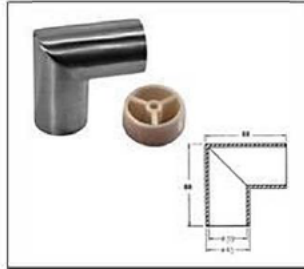

TK-0640

材质: 不锈钢
Material: Stainless Steel
表面处理: 拉丝|抛光|PVD
Finish: Satin|Polish|PVD