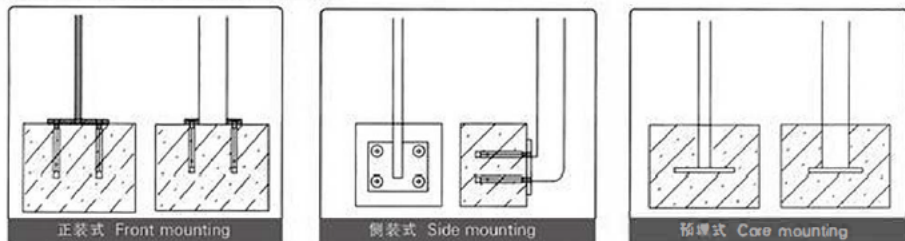

SOLO POST

Railing system for commercial and residential architectural applications on the Interior & Exterior.

可选功能配置 Option function collocation

可选配件 Option Items

可选安装方式 Option Installation Methods

系列护栏，应用于玻璃填充系统 Series Railing Glass Infill System Application