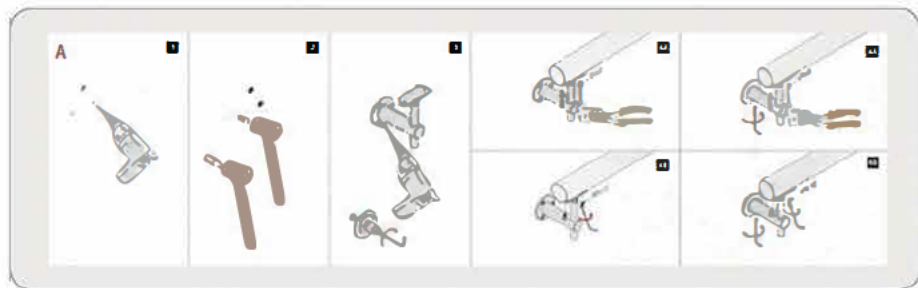

WALL BRACKET

Railing system for commercial and residential architectural applications on the Interior & Exterior.

Material:Stainless Steel
Finish:Satin|Polish|PVD

Material:Stainless Steel
Finish:Satin|Polish|PVD