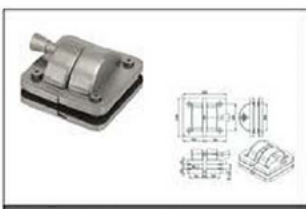

GLASS LOCK AND HINGE

Railing system for commercial and residential architectural applications on the Interior & Exterior.

Material:Stainless Steel
Finish:Satin|Polish|PVD

Material:Stainless Steel
Finish:Satin|Polish|PVD

Material:Stainless Steel
Finish:Satin|Polish|PVD

Material:Stainless Steel
Finish:Satin|Polish|PVD

Material:Stainless Steel
Finish:Satin|Polish|PVD

Material:Stainless Steel
Finish:Satin|Polish|PVD

TK-0745

Material:Stainless Steel
Finish:Satin|Polish|PVD

Material:Stainless Steel
Finish:Satin|Polish|PVD