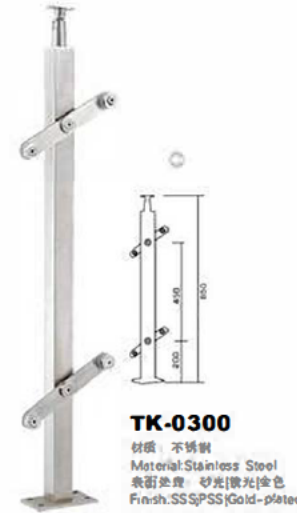

CUBE POST

Railing system for commercial and residential architectural applications on the Interior & Exterior.

CUBE™ Railing System provides clean defined lines and a robust contemporary look. The system is made of 2"x2" square posts and a pyramid top cap creating continuous clean lines throughout the components.

- Glass (or panel)
- Cable
- Multi-line

Top mount option