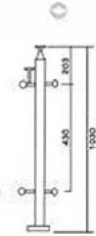

TK-0101

材质: 不锈钢
Material: Stainless Steel
表面处理: 砂光|抛光|金色
Finish: SSS|PSS|Gold-plated