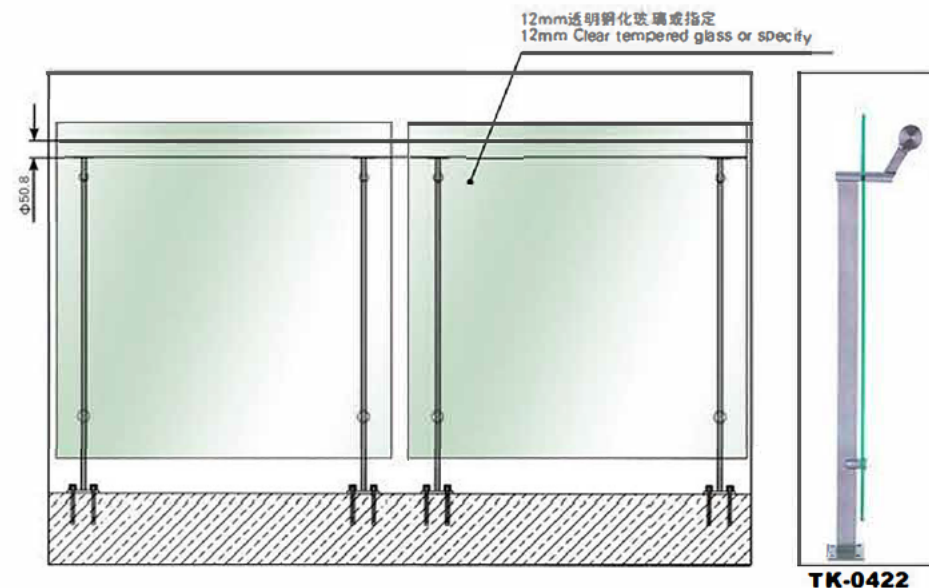

系列护栏，应用于玻璃填充系统 Series Railing Glass Infill System Application