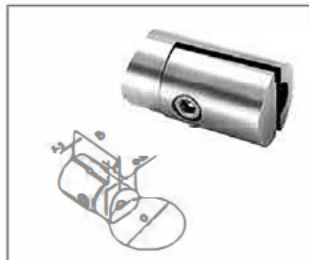

TK-1305

材质: 不锈钢
Material: Stainless Steel
表面处理: 拉丝|抛光|PVD
Finish: Satin|Polish|PVD