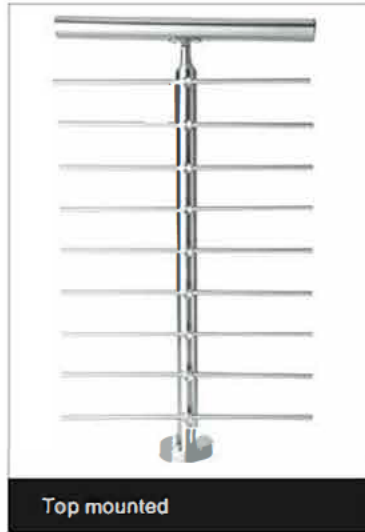

Fascia mounted

CIRCA™ Railing System presents a contemporary yet elegant look for a balance between modern and traditional. System comprises of a 2" dia. post body with a flowing bell cap, 3/8" tempered glass, top rail and optional handrail. Perforated metal panel in-fill available on request.