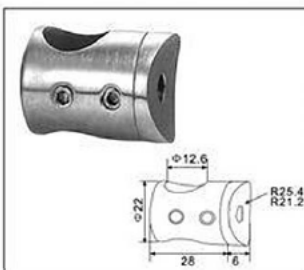

Material:Stainless Steel
Finish:Satin|Polish|PVD

TK-1054

Material:Stainless Steel
Finish:Satin|Polish|PVD

HANDRAIL FITTINGS(CONNECTOR/HANDRAIL BRACKET/BASE PLATE)

Railing system for commercial and residential architectural applications on the Interior & Exterior.