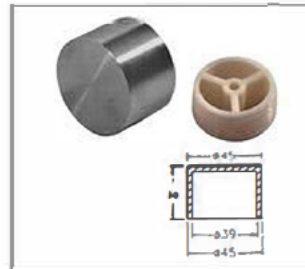

TK-0632

材质: 不锈钢
Material: Stainless Steel
表面处理: 拉丝|抛光|PVD
Finish: Satin|Polish|PVD