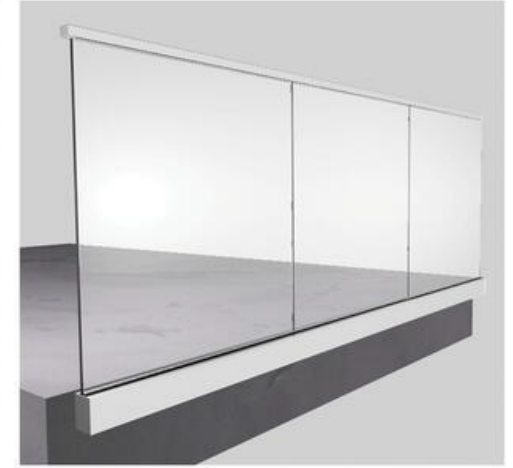

PROFESSIONAL RAILING SYSTEM

RSF International Trading Innovation & Builder Solution

► **INSTALLATION METHOD**

TOP MOUNT

FASCIA MOUNT

► **U CHANNEL & FITTINGS**

TK-AS001

Material: Aluminium
 Finish: Anodized/Powder coating
 /with SS cover
 Glass: from 10-21.52mm glass