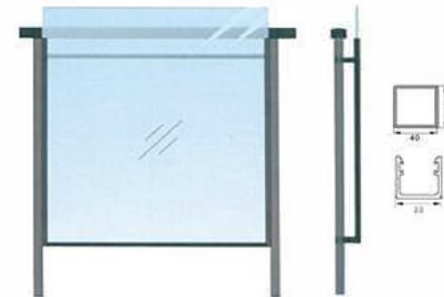

ALUMINIUM RAILING SYSTEM

Railing system for commercial and residential architectural applications on the Interior & Exterior.

ALUMINIUM RAILING SYSTEM

MATERIAL	
POSTS	Aluminium
RAIL	Glass (Mono or SGP Laminated)
TOP RAIL	Aluminium
FRONT	100, 110, 120, 130
Powder Coat TT	2.5" x 1.1" Vista 40 0' max
PVDF Coat (-Kynar) TT	2.5" x 1.1" Vista 40 0' max
Anodized	0.6"
Clear, Tinted or Frit	Min 5/16" thick
Powder Coat TT	TR-3-3.2"x1.1"
PVDF Coat (-Kynar) TT	TR-3-4.3"x1.1"
Anodized	TR-3-3.5"x1.1"

TK-A105

27/74