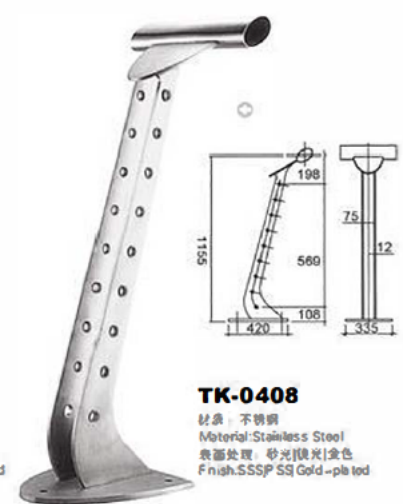

TK-0408

材质: 不锈钢
Material: Stainless Steel
表面处理: 砂光|抛光|金色
Finish: SSS|PSS|Gold-plated