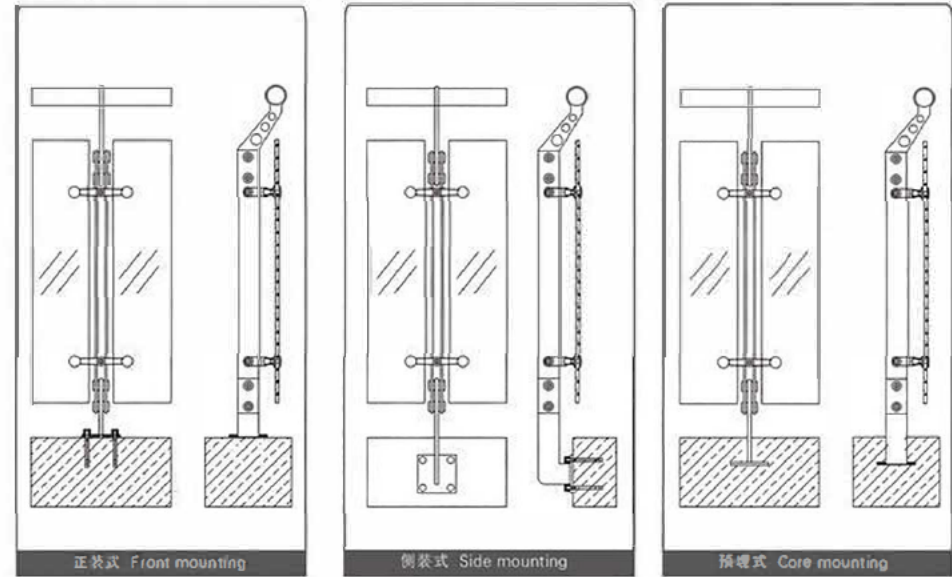

可选安装方式 Option Installation Methods