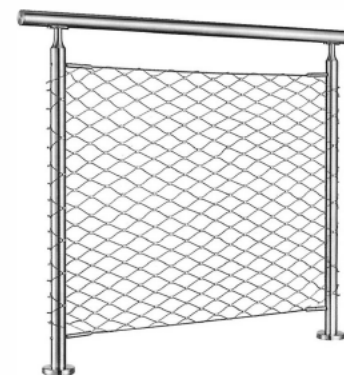

材质: 不锈钢
Material: Stainless Steel
表面处理: 砂光|抛光|金色
Finish: SSS|PSS|Gold plated