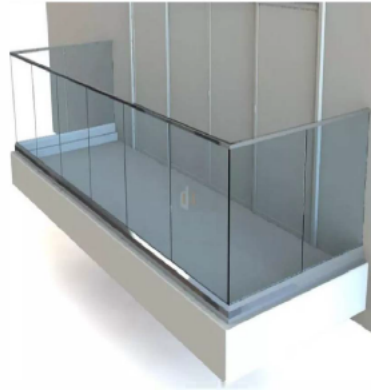

► Aluminum base installation