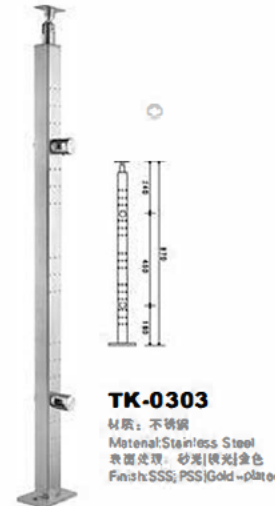

CUBE POST

Railing system for commercial and residential architectural applications on the Interior & Exterior.

CUBE™ Railing System provides clean defined lines and a robust contemporary look. The system is made of 2"x2" square posts and a pyramid top cap creating continuous clean lines throughout the components.

- Glass (or panel)
- Cable
- Multi-line

Top mount option