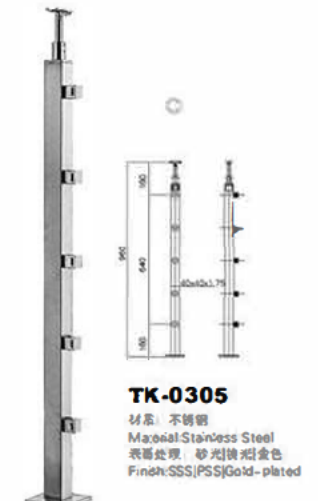

CUBE POST

Railing system for commercial and residential architectural applications on the Interior & Exterior.

CUBE™ Railing System provides clean defined lines and a robust contemporary look. The system is made of 2"x2" square posts and a pyramid top cap creating continuous clean lines throughout the components.

- Glass (or panel)
- Cable
- Multi-line

Top mount option