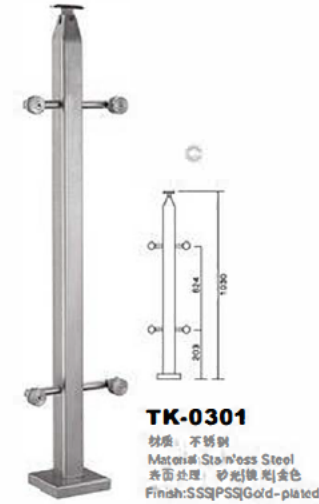

CUBE POST

Railing system for commercial and residential architectural applications on the Interior & Exterior.

CUBE™ Railing System provides clean defined lines and a robust contemporary look. The system is made of 2"x2" square posts and a pyramid top cap creating continuous clean lines throughout the components.

- Glass (or panel)
- Cable
- Multi-line

Top mount option