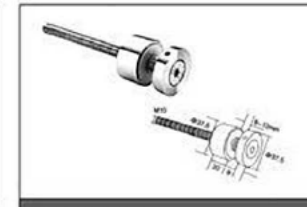

TK-0704

Material:Stainless Steel
Finish:Satin|Polish|PVD