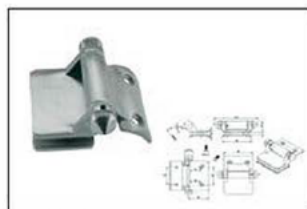

TK-0754

Material:Stainless Steel
Finish:Satin|Polish|PVD