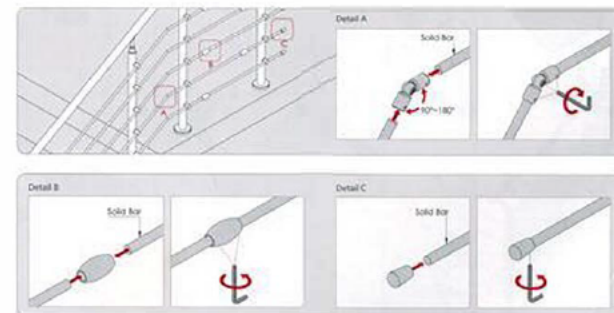

TK-0808B End Scroll

Material: Stainless Steel
Size: $\phi 25.4/38.1/42.4/48.3/50.8/60.3$ mm
Finish: Satin/Mirror/PVD

TK-0862T Top Bracket

Material: Stainless Steel
Size: $\phi 10/12.7/15.9/19.05/25.4$ mm
Finish: Satin/Mirror/PVD

TK-0863T Top Bracket

Material: Stainless Steel
Size: $\phi 10/12.7/15.9/19.05/25.4$ mm
Finish: Satin/Mirror/PVD

TK-0819B Adjustable Angle

Material: Stainless Steel
Size: $\phi 10/12.7/15.9/19.05/25.4$ mm
Finish: Satin/Mirror/PVD

TK-0818B 180° Connector

Material: Stainless Steel
Size: $\phi 10/12.7/15.9/19.05/25.4$ mm
Finish: Satin/Mirror/PVD

TK-0821B End Cap

Material: Stainless Steel
Size: $\phi 10/12.7/15.9/19.05/25.4$ mm
Finish: Satin/Mirror/PVD

TK-0819 Adjustable Angle

Material: Stainless Steel
Size: $\phi 10/12.7/15.9/19.05/25.4$ mm
Finish: Satin/Mirror/PVD

TK-0818 180° Connector

Material: Stainless Steel
Size: $\phi 10/12.7/15.9/19.05/25.4$ mm
Finish: Satin/Mirror/PVD

TK-0821 End Cap

Material: Stainless Steel
Size: $\phi 10/12.7/15.9/19.05/25.4$ mm
Finish: Satin/Mirror/PVD

TK-0860 90° Connector

Material: Stainless Steel
Finish: Satin/Polish/PVD
Size: For 50x25mm tube
40x20mm tube

TK-0861 135° Connector

Material: Stainless Steel
Finish: Satin/Polish/PVD
Size: For 50x25mm tube
40x20mm tube

TK-0822 End Cap

Material: Stainless Steel
Finish: Satin/Polish/PVD
Size: For 12.7x12.7mm tube
25.4x15.4mm tube

TK-2525

Material: Stainless Steel
Finish: Satin/Polish/PVD
Size: For 12.7x12.7mm tube
25.4x15.4mm tube