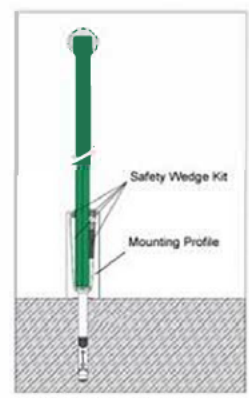

Aluminium Channel Clamp

Railing system for commercial and residential architectural applications on the Interior & Exterior.

TK-AS007

Material: Aluminium
Finish: Anodized/Powder coating

TK-AS008

Material: Aluminium
Finish: Anodized/Powder coating

TK-AS009

Material: Aluminium
Finish: Anodized/Powder coating

TK-AS010

Material: Aluminium
Finish: Anodized/Powder coating