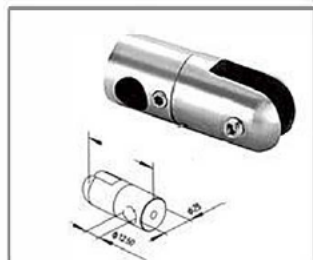

HANDRAIL FITTINGS(CONNECTOR/HANDRAIL BRACKET/BASE PLATE)

Railing system for commercial and residential architectural applications on the Interior & Exterior.

TK-1300

材质: 不锈钢
Material: Stainless Steel
表面处理: 拉丝|抛光|PVD
Finish: Satin|Polish|PVD