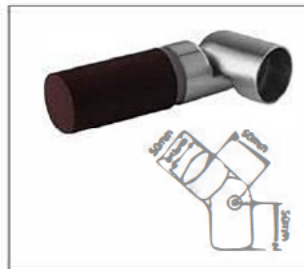

TK-0642

材质: 不锈钢
Material: Stainless Steel
表面处理: 拉丝|抛光|PVD
Finish: Satin|Polish|PVD