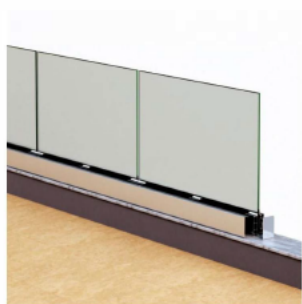

Aluminium Channel Clamp

Railing system for commercial and residential architectural applications on the Interior & Exterior

Step 3

Install Manel if cut it to small short piece (150mm/pc or 200mm/pc ...)

also can be continue Length at 3000mm/5800mm/6000mm/pc

Advantages

- Perfect aesthetic result
- Unlimited view
- Easy cleaning
- Maintenance free
- Long life
- Quick Installation

Suitable for 10mm TO 21 52mm glass

Slot for LED Strip

TK-AS008

Material: Aluminium
Finish: Anodized/Powder coating

UD