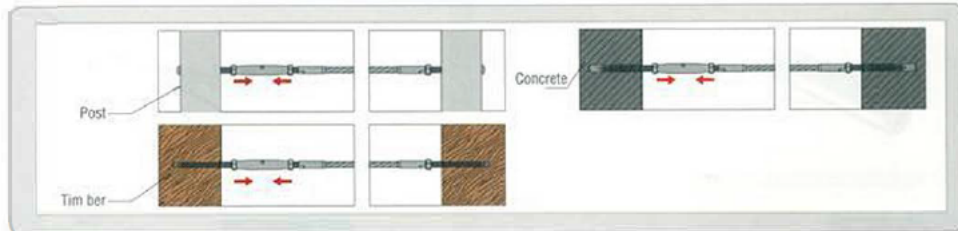

KIT F-01

KIT F-02

TK-CF126 KIT F Automatic Lock

Material:Stainless Steel
Finish:Satin/Polish/PVD
Wire Dia:For 1/8" 3/16" 1/4"Wire

52/74

CABLE FITTING

Railing system for commercial and residential architectural applications on the Interior & Exterior.