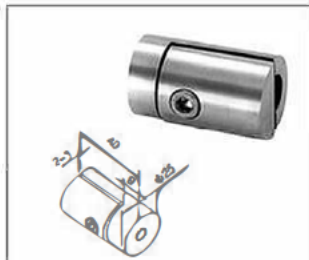

TK-1304

材质: 不锈钢
Material: Stainless Steel
表面处理: 拉丝|抛光|PVD
Finish: Satin|Polish|PVD