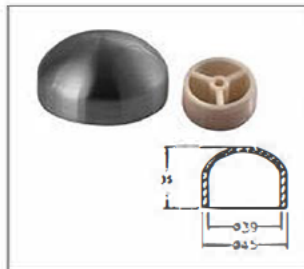

TK-0633

材质: 不锈钢
Material: Stainless Steel
表面处理: 拉丝|抛光|PVD
Finish: Satin|Polish|PVD