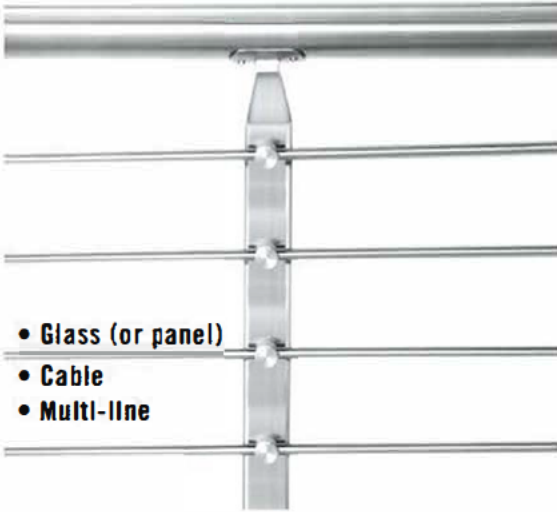

CUBE POST

Railing system for commercial and residential architectural applications on the Interior & Exterior.

CUBE™ Railing System provides clean defined lines and a robust contemporary look. The system is made of 2"x2" square posts and a pyramid top cap creating continuous clean lines throughout the components.

- Glass (or panel)
- Cable
- Multi-line