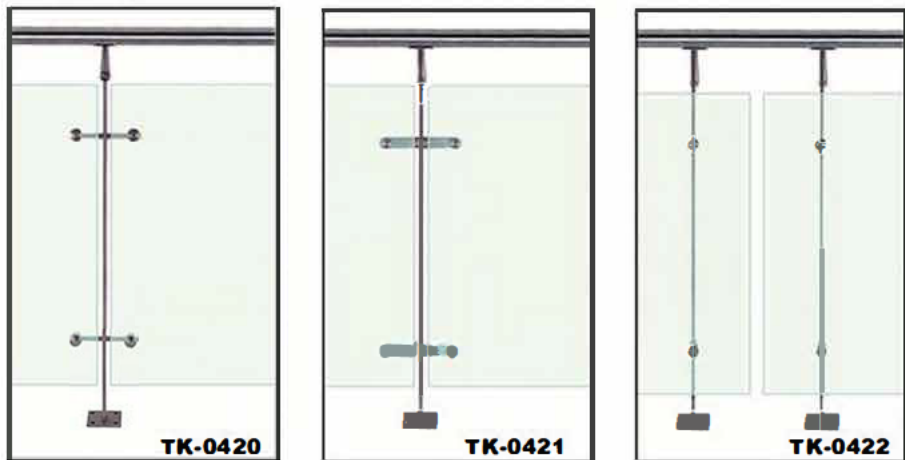

可选功能配置 Option function collocation