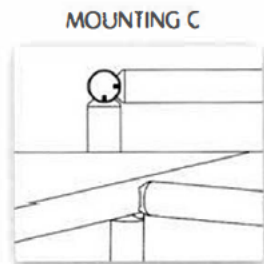

HANDRAIL FITTINGS(CONNECTOR/HANDRAIL BRACKET/BASE PLATE)

Railing system for commercial and residential architectural applications on the Interior & Exterior.

Material:Stainless Steel
Finish:Satin|Polish|PVD

Material:Stainless Steel
Finish:Satin|Polish|PVD

Material:Stainless Steel
Finish:Satin|Polish|PVD

Material:Stainless Steel
Finish:Satin|Polish|PVD

Material:Stainless Steel
Finish:Satin|Polish|PVD

Material:Stainless Steel
Finish:Satin|Polish|PVD

Material:Stainless Steel
Finish:Satin|Polish|PVD

Material:Stainless Steel
Finish:Satin|Polish|PVD

Material:Stainless Steel
Finish:Satin|Polish|PVD

Material:Stainless Steel
Finish:Satin|Polish|PVD

Material:Stainless Steel
Finish:Satin|Polish|PVD

MOUNTING C

Material:Stainless Steel
Finish:Satin|Polish|PVD