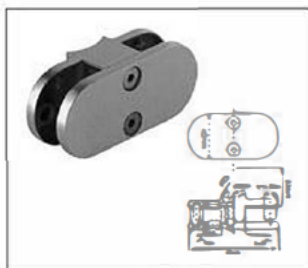

TK-1214

材质: 不锈钢
Material: Stainless Steel
表面处理: 拉丝|抛光|PVD
Finish: Satin|Polish|PVD