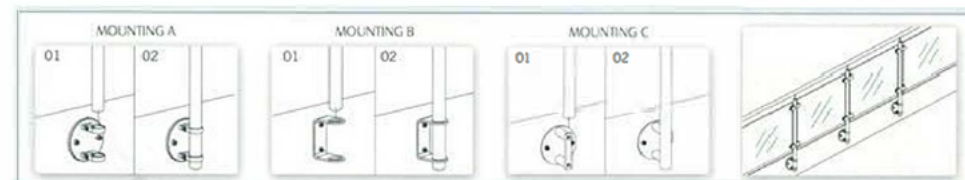

HANDRAIL FITTINGS(CONNECTOR/HANDRAIL BRACKET/BASE PLATE)

Railing system for commercial and residential architectural applications on the Interior & Exterior.

TK-1315

Material:Stainless Steel
Finish:Satin|Polish|PVD