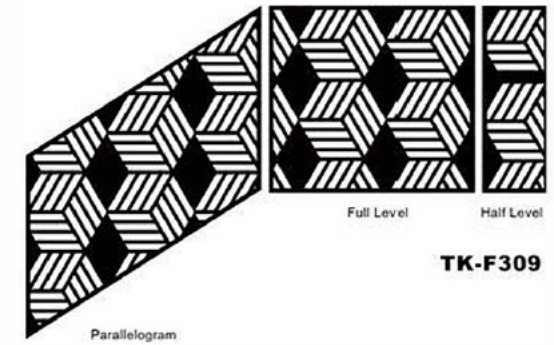

TK-F309

Many design and custom options available on www.taka-hardware.com