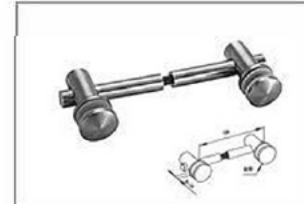

TK-1406

Material:Stainless Steel
Finish:Satin|Polish|PVD