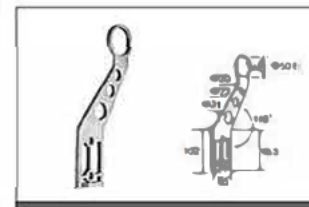

TK-1013

Material:Stainless Steel
Finish:Satin|Polish|PVD