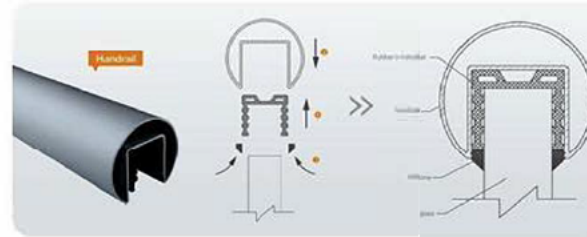

► STRUCTURE OF ALUMINIUM U CHANNEL

► HANDRAIL INSTALLATION

► INSTALLATION METHOD

Aluminium Channel Clamp

Railing system for commercial and residential architectural applications on the Interior & Exterior