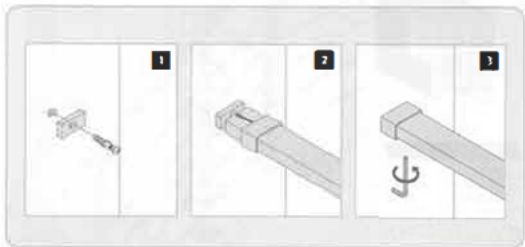

TK-0867

Material: Stainless Steel
Finish: Satin/Polish/PVD
Size: For 40x10mm tube
30x10mm tube
20x10mm tube

SQUARE HANDRAIL FITTINGS

Railing system for commercial and residential architectural applications on the Interior & Exterior.