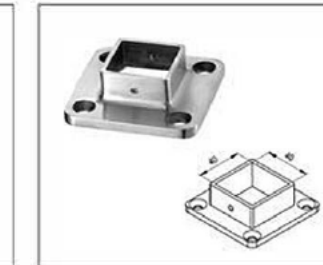

TK-0837 Handrail Bracket

Material: Stainless Steel
Finish: Satin/Polish/PVD
Size: For 40x40mm tube
50x50mm tube