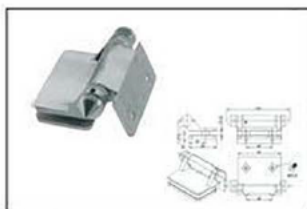

TK-0755

Material:Stainless Steel
Finish:Satin|Polish|PVD