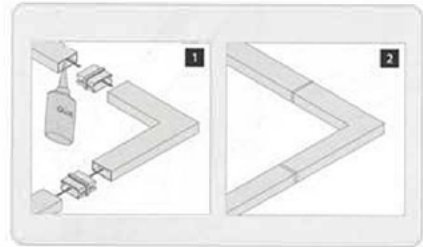

TK-0867

Material: Stainless Steel
Finish: Satin/Polish/PVD
Size: For 40x10mm tube
30x10mm tube
20x10mm tube

SQUARE HANDRAIL FITTINGS

Railing system for commercial and residential architectural applications on the Interior & Exterior.