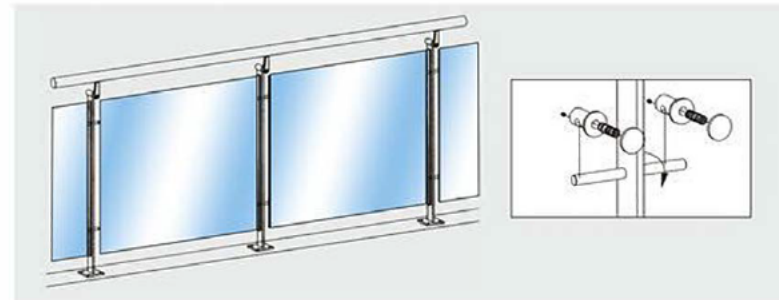

GLASS CLAMP

Railing system for commercial and residential architectural applications on the Interior & Exterior.

Material:Stainless Steel
Finish:Satin|Polish|PVD

Material:Stainless Steel
Finish:Satin|Polish|PVD

Material:Stainless Steel
Finish:Satin|Polish|PVD

Material:Stainless Steel
Finish:Satin|Polish|PVD

Material:Stainless Steel
Finish:Satin|Polish|PVD

Material:Stainless Steel
Finish:Satin|Polish|PVD

Material:Stainless Steel
Finish:Satin|Polish|PVD

Material:Stainless Steel
Finish:Satin|Polish|PVD

Material:Stainless Steel
Finish:Satin|Polish|PVD

Material:Stainless Steel
Finish:Satin|Polish|PVD

Material:Stainless Steel
Finish:Satin|Polish|PVD

Material:Stainless Steel
Finish:Satin|Polish|PVD

Material:Stainless Steel
Finish:Satin|Polish|PVD

Material:Stainless Steel
Finish:Satin|Polish|PVD

Material:Stainless Steel
Finish:Satin|Polish|PVD

Material:Stainless Steel
Finish:Satin|Polish|PVD

Material:Stainless Steel
Finish:Satin|Polish|PVD

Material:Stainless Steel
Finish:Satin|Polish|PVD

58/74