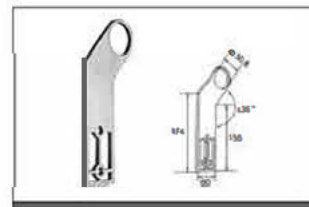

TK-1012

Material:Stainless Steel
Finish:Satin|Polish|PVD