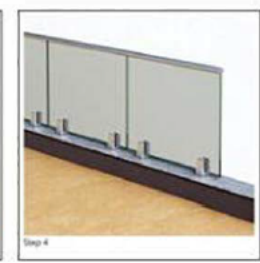

Aluminium Channel Clamp

Railing system for commercial and residential architectural applications on the Interior & Exterior.

TK-AS007

Material: Aluminium
Finish: Anodized/Powder coating

TK-AS008

Material: Aluminium
Finish: Anodized/Powder coating

TK-AS009

Material: Aluminium
Finish: Anodized/Powder coating

TK-AS010

Material: Aluminium
Finish: Anodized/Powder coating