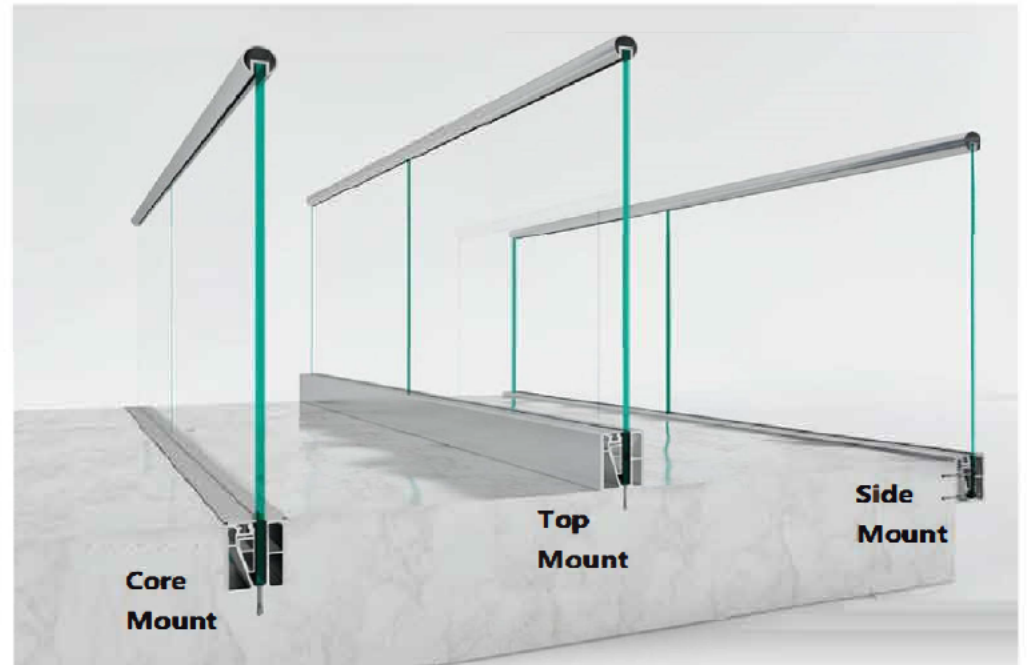

Aluminium Channel Clamp

Railing system for commercial and residential architectural applications on the Interior & Exterior

Install Manel if cut it to small short piece (150mm/pc or 200mm/pc ...)

also can be continue Length at 3000mm/5800mm/6000mm/pc

Advantages

- Perfect aesthetic result
- Unlimited view
- Easy cleaning
- Maintenance free
- Long life
- Quick Installation

Suitable for 10mm TO 21 52mm glass

Slot for LED Strip

TK-AS008

Material: Aluminium
Finish: Anodized/Powder coating

UD