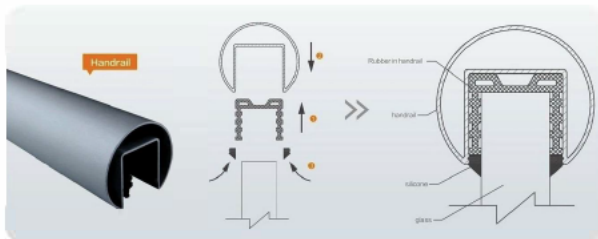

UD

Aluminium Channel Clamp

Railing system for commercial and residential architectural applications on the Interior & Exterior.

TK-AS010

Material: Aluminium

► Aluminum base installation

► Handrail installation