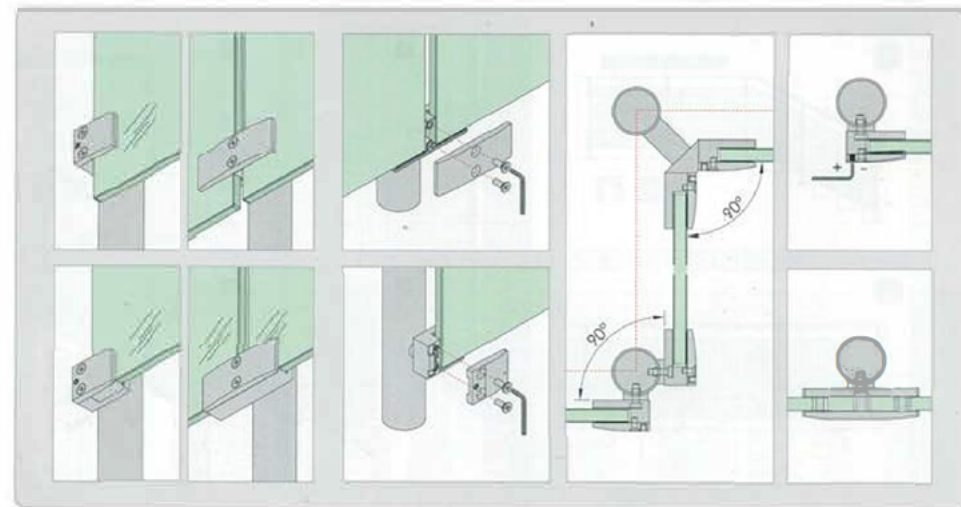

TK-1201S 40x50mm
Material:Stainless Steel
Finish:Satin|Polish|PVD

TK-1230
Material:Stainless Steel
Finish:Satin|Polish|PVD

TK-1231
Material:Stainless Steel
Finish:Satin|Polish|PVD

TK-1234 (Bottom open)
Material:Stainless Steel
Finish:Satin|Polish|PVD

TK-1236 (Bottom open)
Material:Stainless Steel
Finish:Satin|Polish|PVD

TK-1238 (Bottom open)
Material:Stainless Steel
Finish:Satin|Polish|PVD

TK-1204S 40x50mm
Material:Stainless Steel
Finish:Satin|Polish|PVD

TK-1232
Material:Stainless Steel
Finish:Satin|Polish|PVD

TK-1233
Material:Stainless Steel
Finish:Satin|Polish|PVD

TK-1235 (Bottom open)
Material:Stainless Steel
Finish:Satin|Polish|PVD

TK-1237 (Bottom open)
Material:Stainless Steel
Finish:Satin|Polish|PVD

TK-1239 (Bottom open)
Material:Stainless Steel
Finish:Satin|Polish|PVD