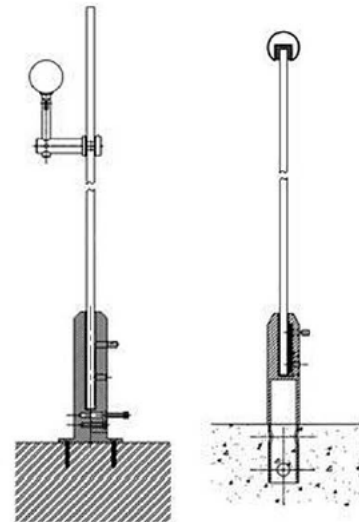

Regular Specification Small Post: 48/53(W) x 800/850/900/950(H) Large Post: 950(W) x 1150(H)
常用規格 小柱: 48/53(W) x 800/850/900/950(H) 大柱: 950(W) x 1150(H)

SPIGOT

Railing system for commercial and residential architectural applications on the Interior & Exterior.