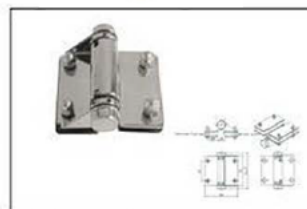

TK-0756

Material:Stainless Steel
Finish:Satin|Polish|PVD