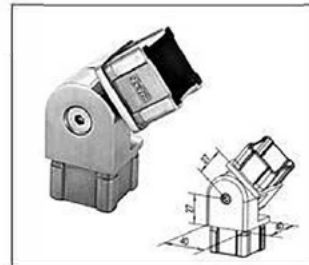

TK-0830 Adjustable Angle

Material: Stainless Steel
Finish: Satin/Polish/PVD
Size: For 40x40mm tube
50x50mm tube