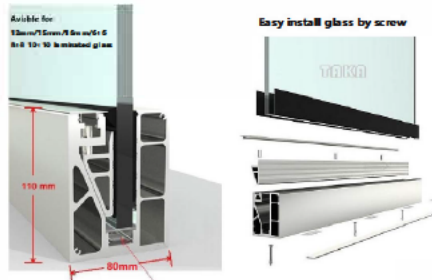

Slot for LED Strip

TK-AS008

Material: Aluminium
Finish: Anodized/Powder coating