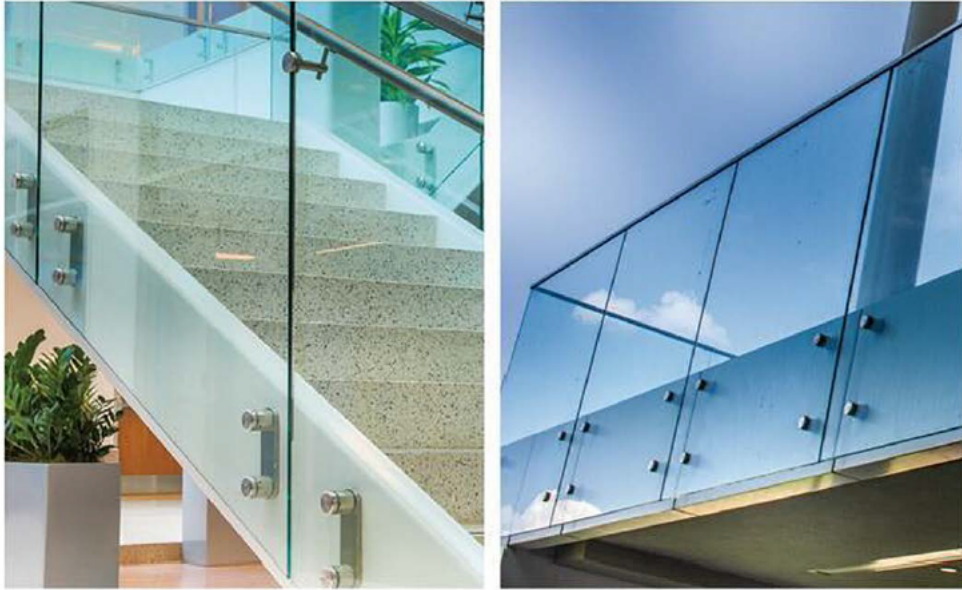

TK-0703C

Material:Stainless Steel
Finish:Satin|Polish|PVD

TK-0703H

Material:Stainless Steel
Finish:Satin|Polish|PVD

TK-0765

Material:Stainless Steel
Finish:Satin|Polish|PVD

VIEW SYSTEM

Railing system for commercial and residential architectural applications on the Interior & Exterior.