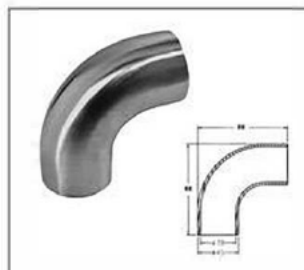

TK-0639

材质: 不锈钢
Material: Stainless Steel
表面处理: 拉丝|抛光|PVD
Finish: Satin|Polish|PVD