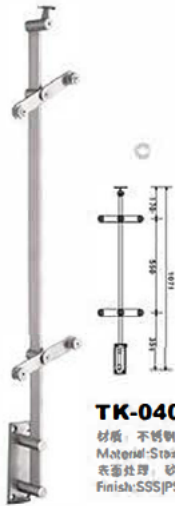

可选安装方式 Option Installation Methods

SOLO POST

Railing system for commercial and residential architectural applications on the Interior & Exterior.

TK-0400

材质: 不锈钢
Material: Stainless Steel
表面处理: 砂光|抛光|金色
Finish: SSS|PSS|Gold-plated