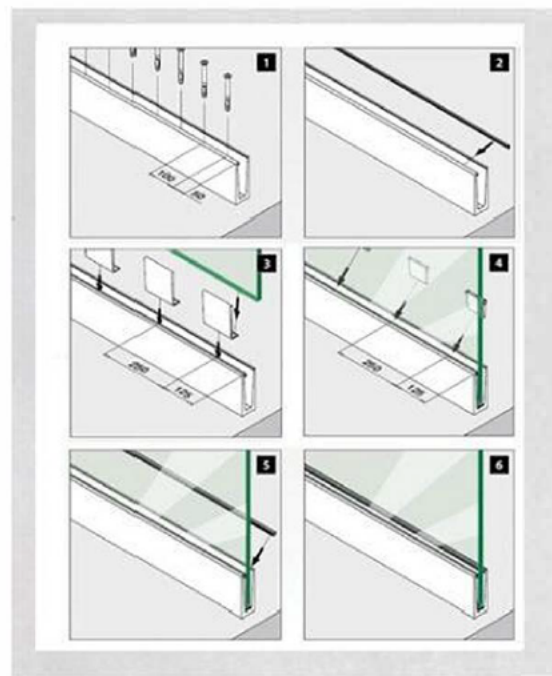

Aluminium Channel Clamp

Railing system for commercial and residential architectural applications on the Interior & Exterior.

TK-AS007

Material: Aluminium
Finish: Anodized/Powder coating

TK-AS008

Material: Aluminium
Finish: Anodized/Powder coating

TK-AS009

Material: Aluminium
Finish: Anodized/Powder coating

TK-AS010

Material: Aluminium
Finish: Anodized/Powder coating