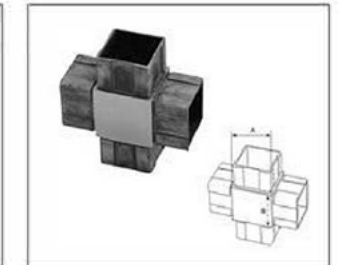

TK-0838 Handrail Bracket

Material: Stainless Steel
Finish: Satin/Polish/PVD
Size: For 40x40mm tube
50x50mm tube