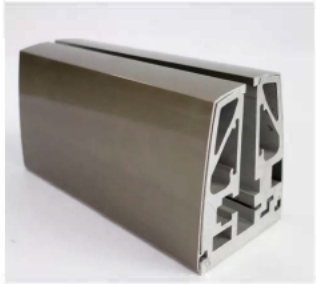

Aluminium Channel Clamp

Railing system for commercial and residential architectural applications on the Interior & Exterior.