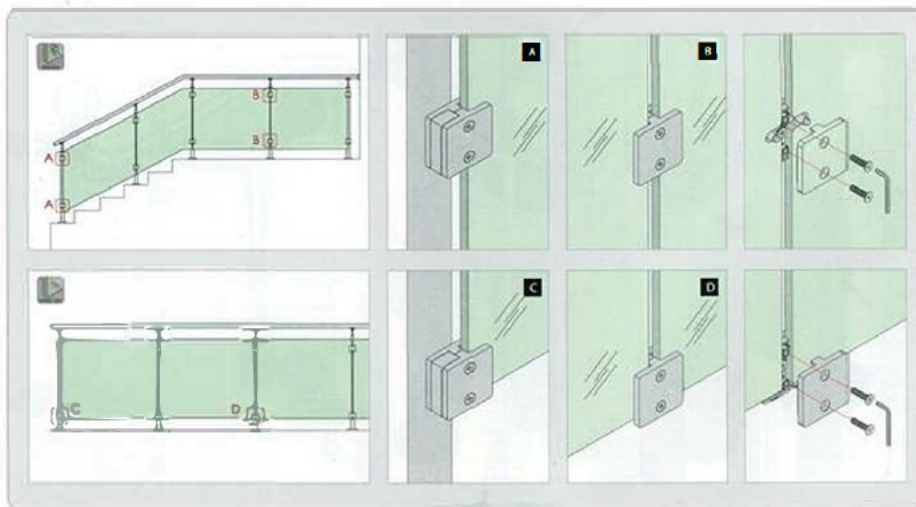

TK-1201S 40x50mm
Material:Stainless Steel
Finish:Satin|Polish|PVD

TK-1230
Material:Stainless Steel
Finish:Satin|Polish|PVD

TK-1231
Material:Stainless Steel
Finish:Satin|Polish|PVD

TK-1234 (Bottom open)
Material:Stainless Steel
Finish:Satin|Polish|PVD

TK-1236 (Bottom open)
Material:Stainless Steel
Finish:Satin|Polish|PVD

TK-1238 (Bottom open)
Material:Stainless Steel
Finish:Satin|Polish|PVD

TK-1204S 40x50mm
Material:Stainless Steel
Finish:Satin|Polish|PVD

TK-1232
Material:Stainless Steel
Finish:Satin|Polish|PVD

TK-1233
Material:Stainless Steel
Finish:Satin|Polish|PVD

TK-1235 (Bottom open)
Material:Stainless Steel
Finish:Satin|Polish|PVD

TK-1237 (Bottom open)
Material:Stainless Steel
Finish:Satin|Polish|PVD

TK-1239 (Bottom open)
Material:Stainless Steel
Finish:Satin|Polish|PVD