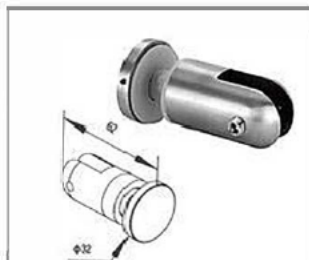

TK-1302

材质: 不锈钢
Material: Stainless Steel
表面处理: 拉丝|抛光|PVD
Finish: Satin|Polish|PVD