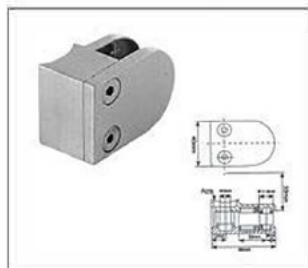

TK-1214

材质: 不锈钢
Material: Stainless Steel
表面处理: 拉丝|抛光|PVD
Finish: Satin|Polish|PVD

TK-1215

材质: 不锈钢
Material: Stainless Steel
表面处理: 拉丝|抛光|PVD
Finish: Satin|Polish|PVD

GLASS CLAMP

Railing system for commercial and residential architectural applications on the Interior & Exterior.