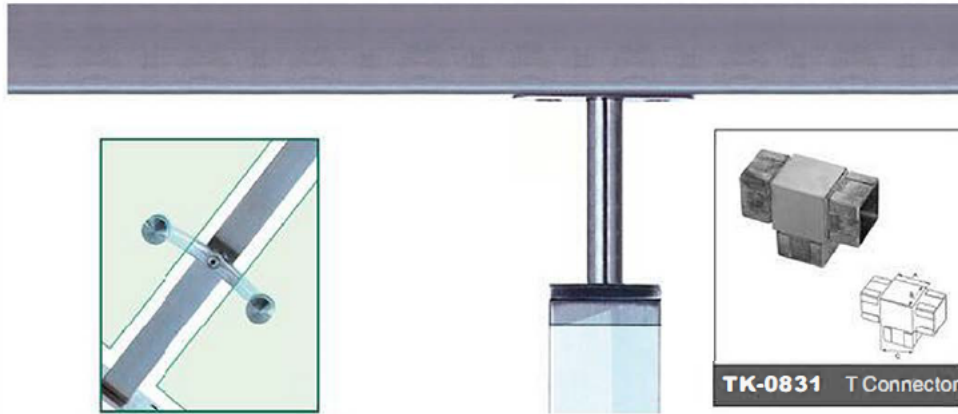

TK-0867

Material: Stainless Steel
Finish: Satin/Polish/PVD
Size: For 40x10mm tube
30x10mm tube
20x10mm tube

SQUARE HANDRAIL FITTINGS

Railing system for commercial and residential architectural applications on the Interior & Exterior.