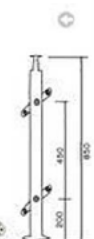

TK-0608

材质: 木材
Material: wood
表面处理: 砂光|抛光|金色
Finish: SSS|PSS|Gold-plated