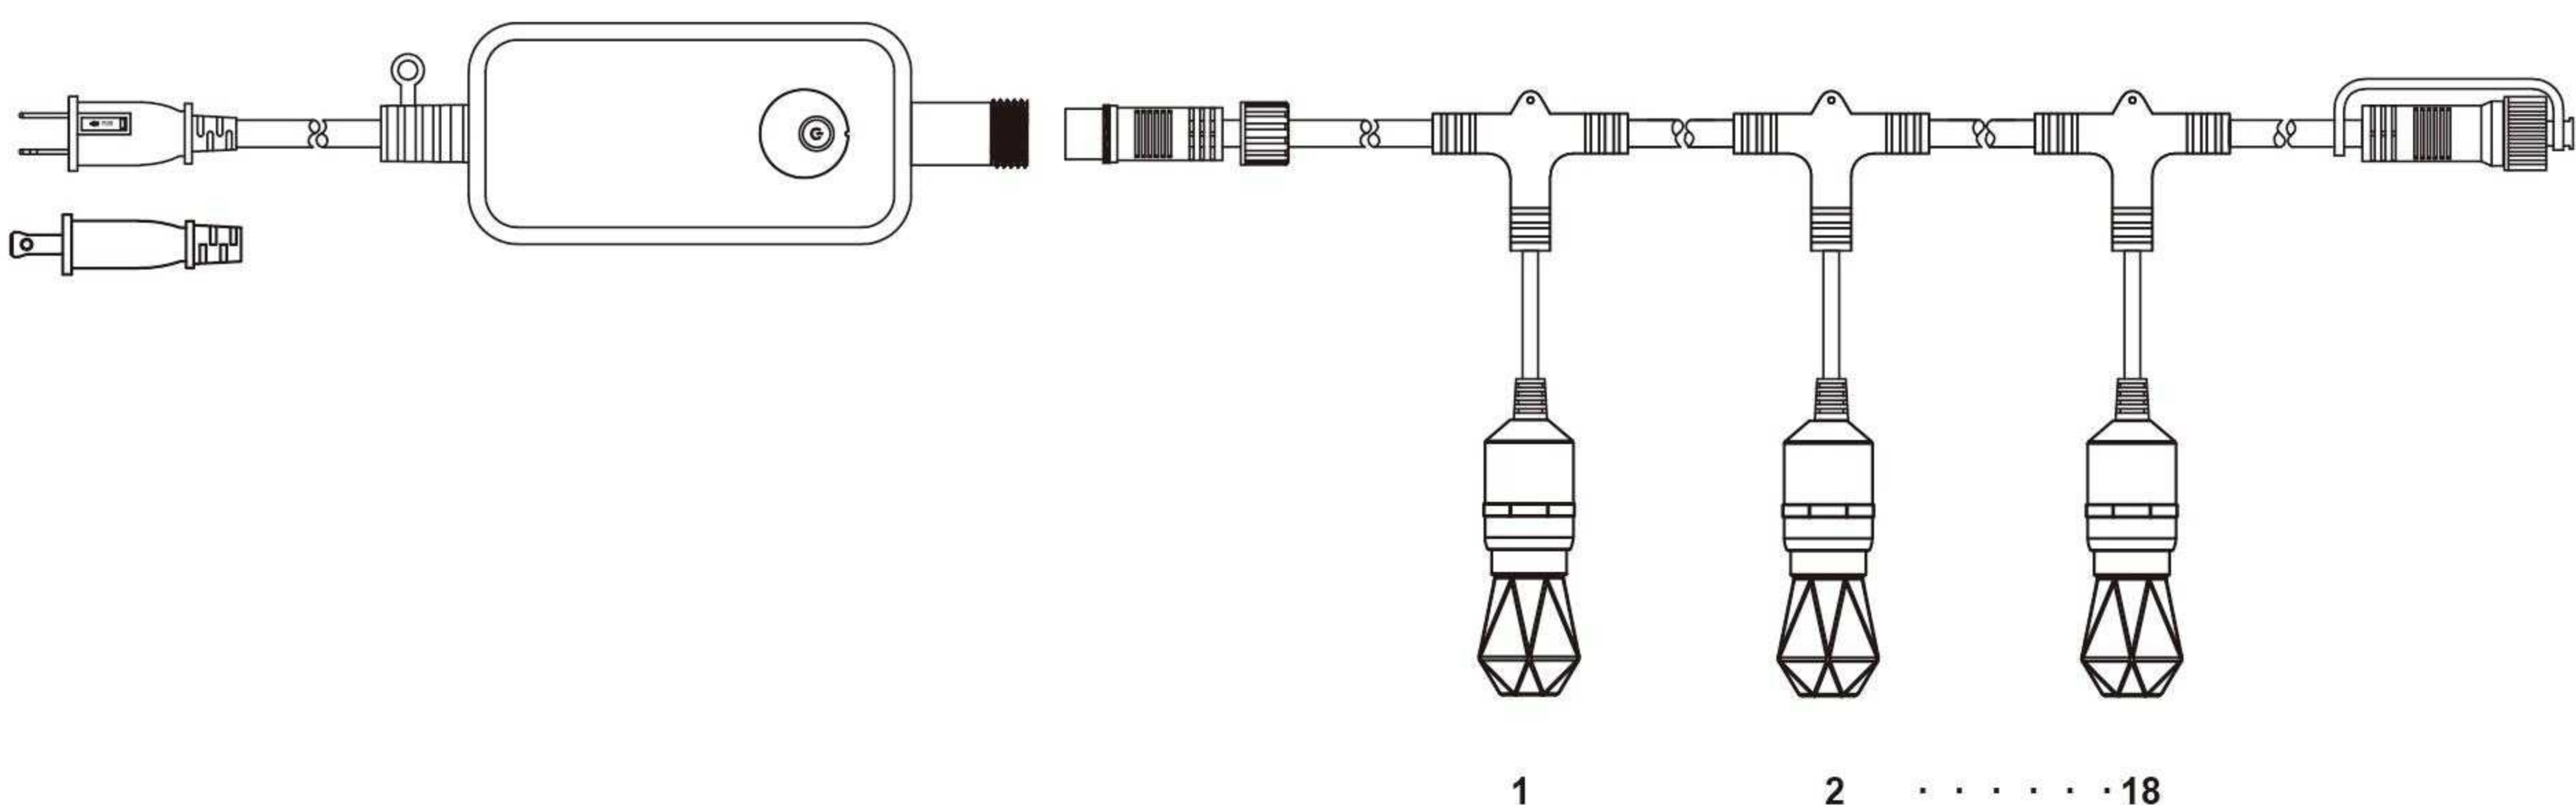

Voltage	Input 100-240V, 50/60Hz Output 5V DC
Adapter	12W Max connected 432W
IP Rating	IP65
Bulb	0.5W
Light color	RGB/RGBW
Cable	H05VV-F 5X0.75mm²/5X1.0mm² H05RN-F 5X0.75mm²/5X1.0mm² H07RN-F 5X0.75mm²/5X1.0mm² 21996 5/C 22AWG or SJTW 5/C 18AWG