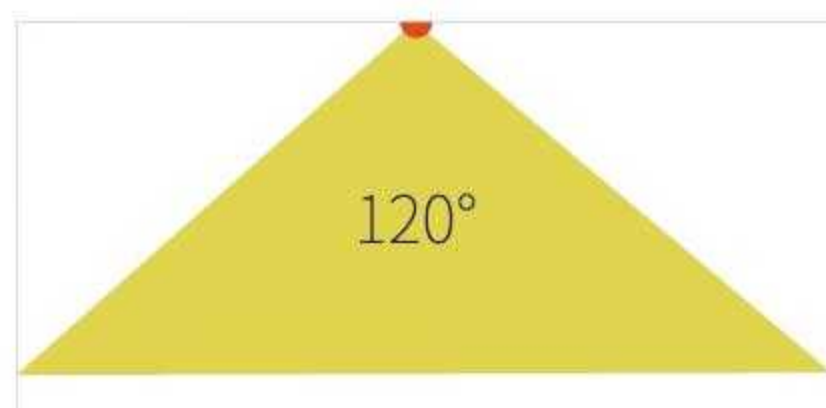

SMART Lawn Lamp

Block - Wall Lamp

- Beam Angle:120°
- CRI>80
- CORLOR:RGB
- AVAILABLE>30000h
- Body Color: Black/Grey/White