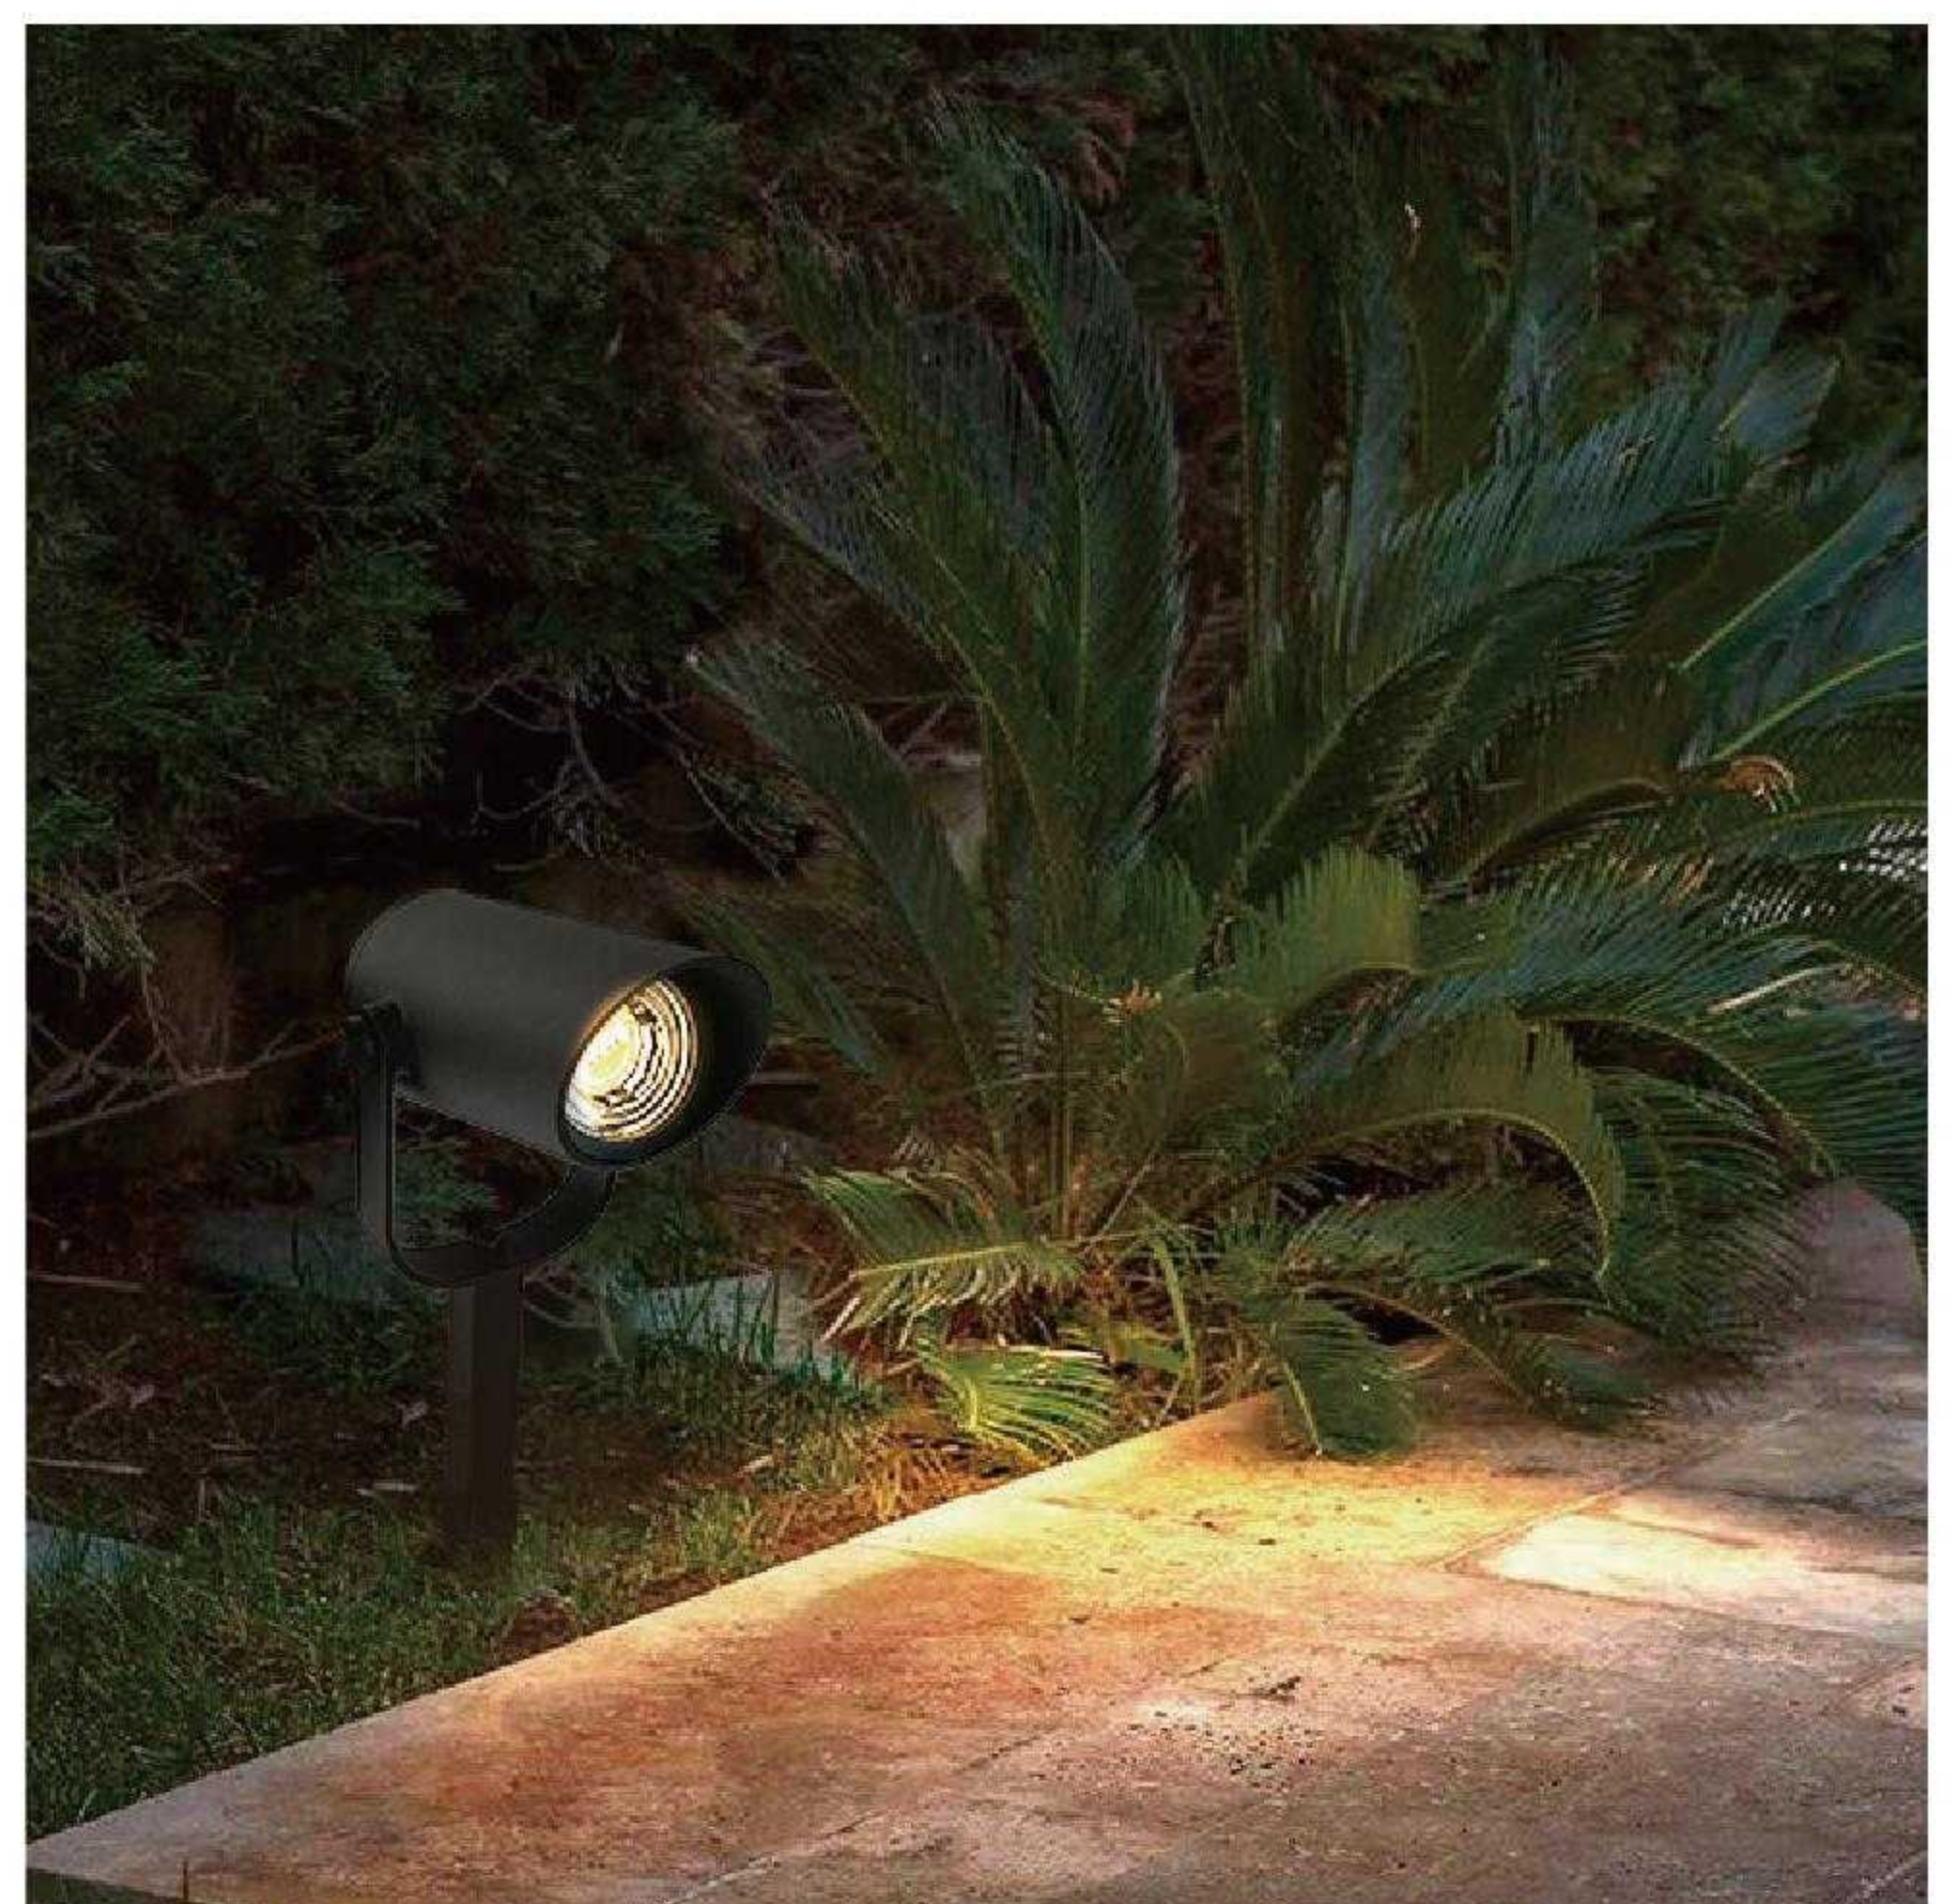

- **1** Bridge
- **2** Spot Lights
- **3** USB Wall Charger
- **4** 11.5 ft. Power Cable
- **5** Spot Lighting Cable
- **6** 16.4 ft. Extension Cable