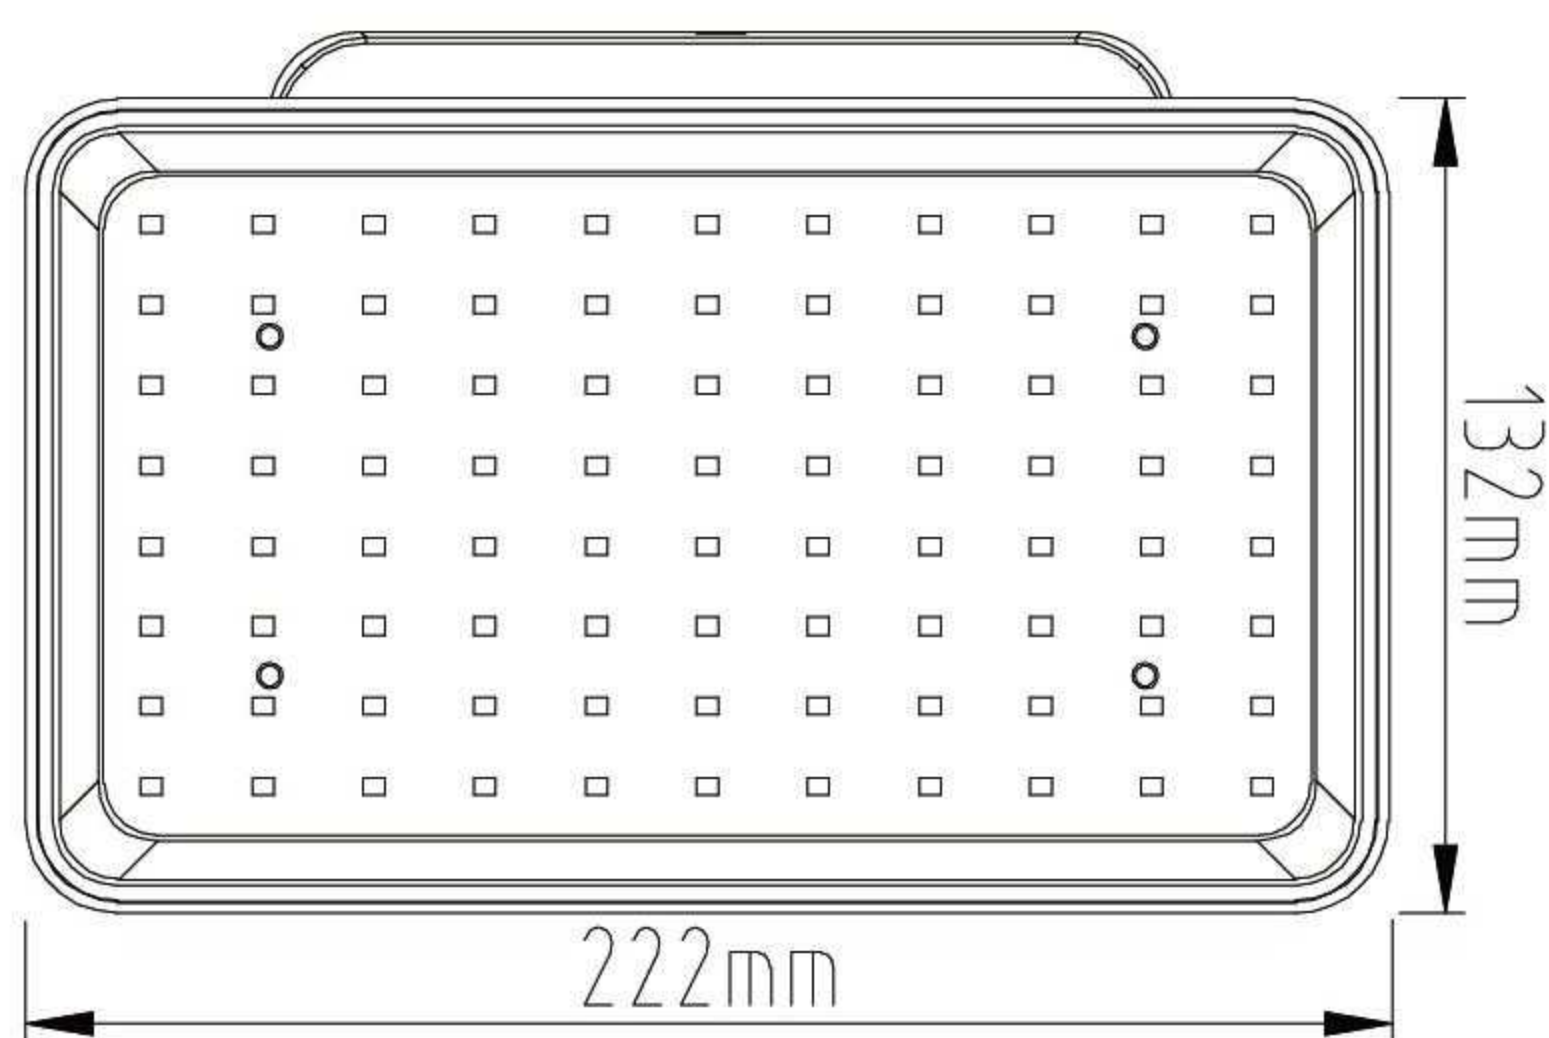

Model	Voltage	Watt	Luminous Flux	Type	Size (mm)	Material
WL-S08	100V-240V	20W	1800lm	WIFI/BLE	132x222x172	Aluminum+PC