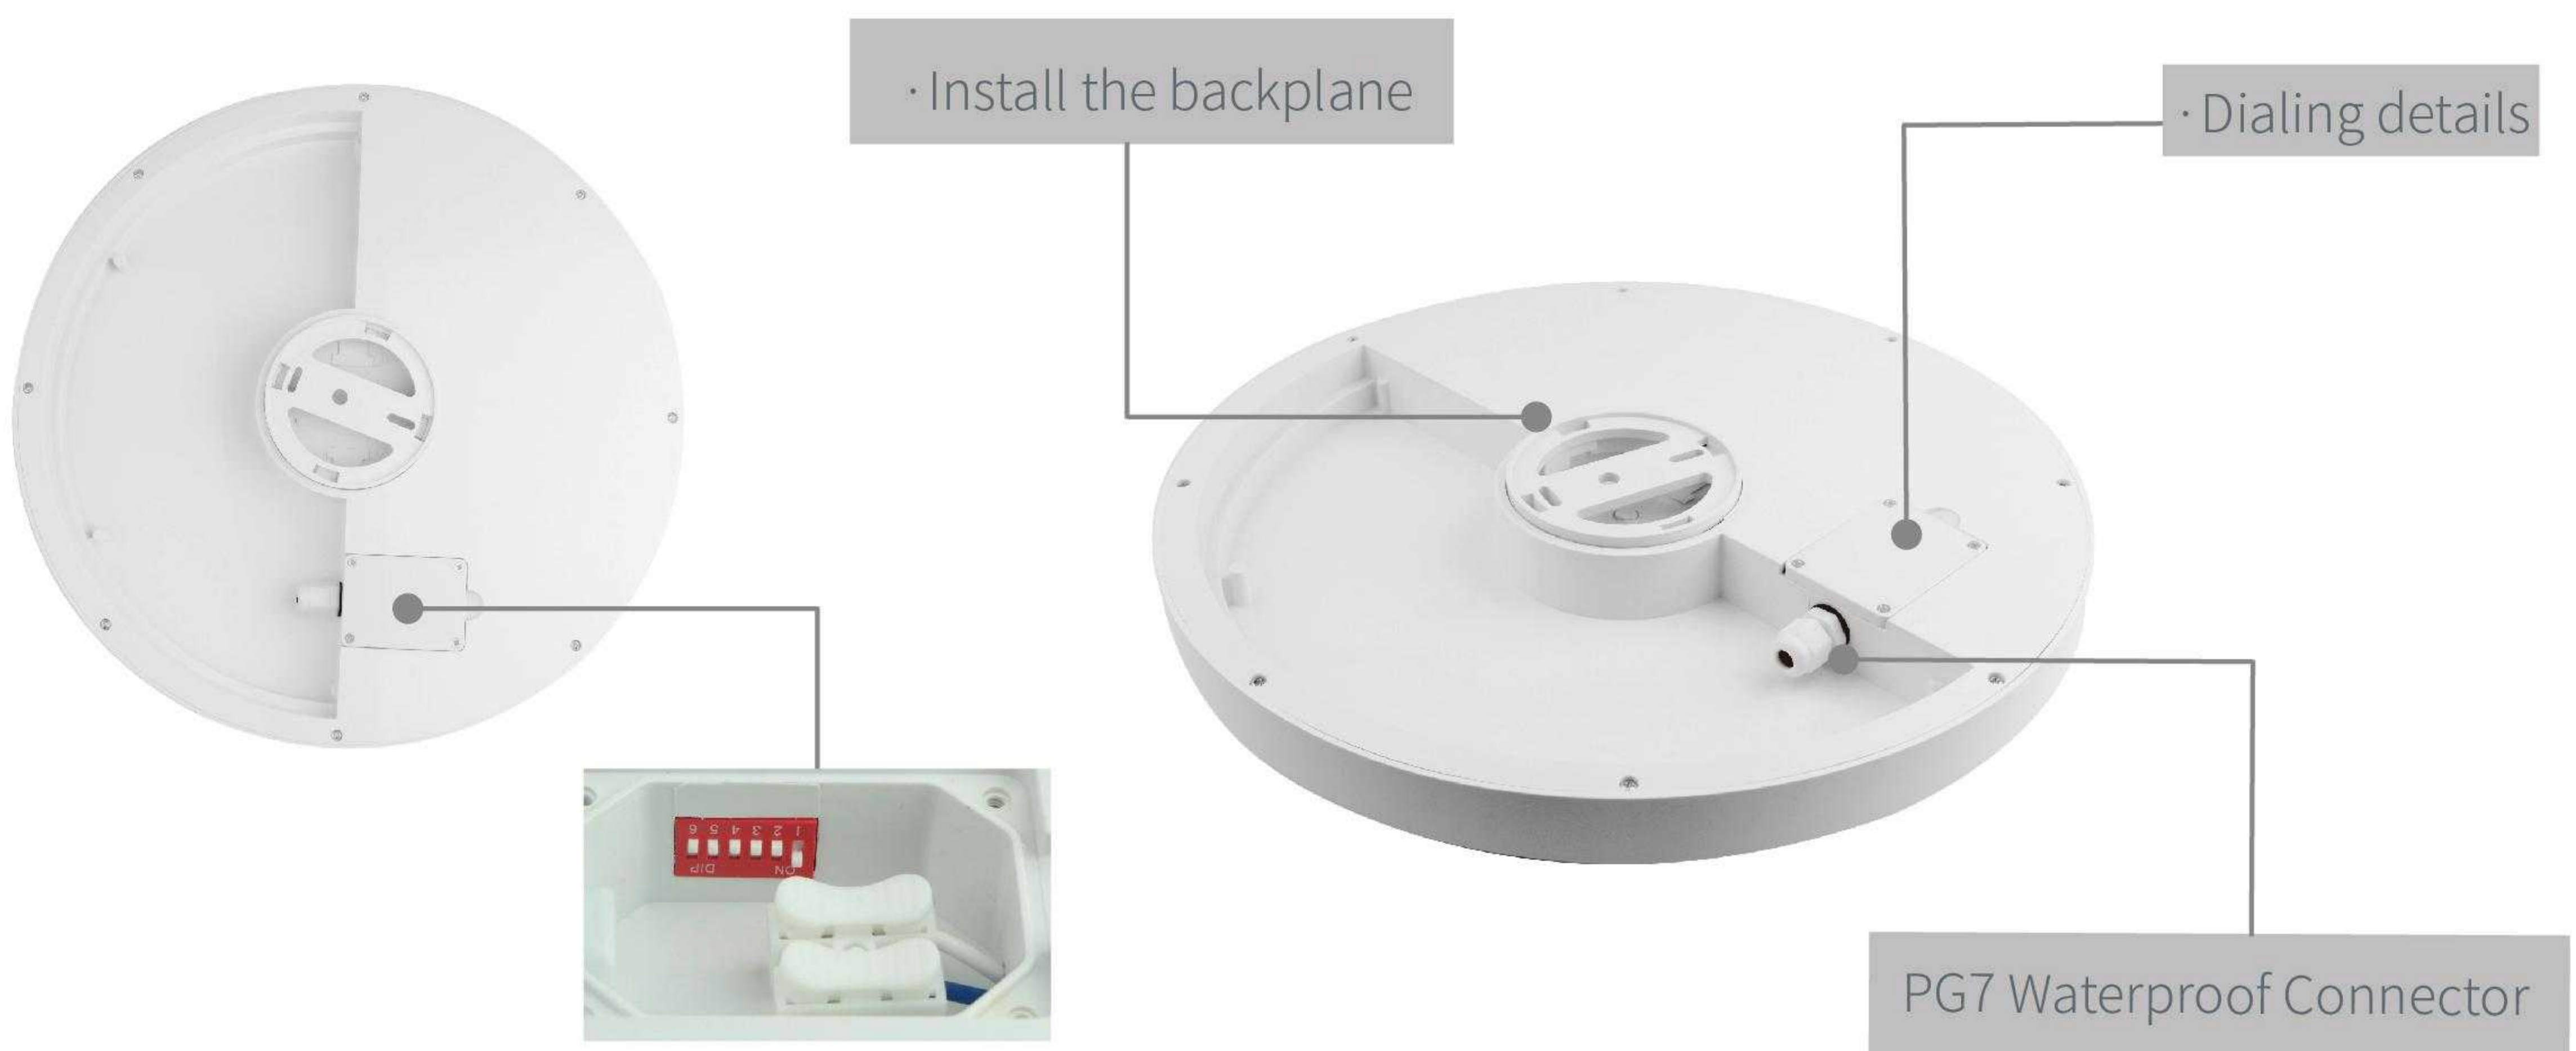

IP65 Ceiling Light

Multi color available