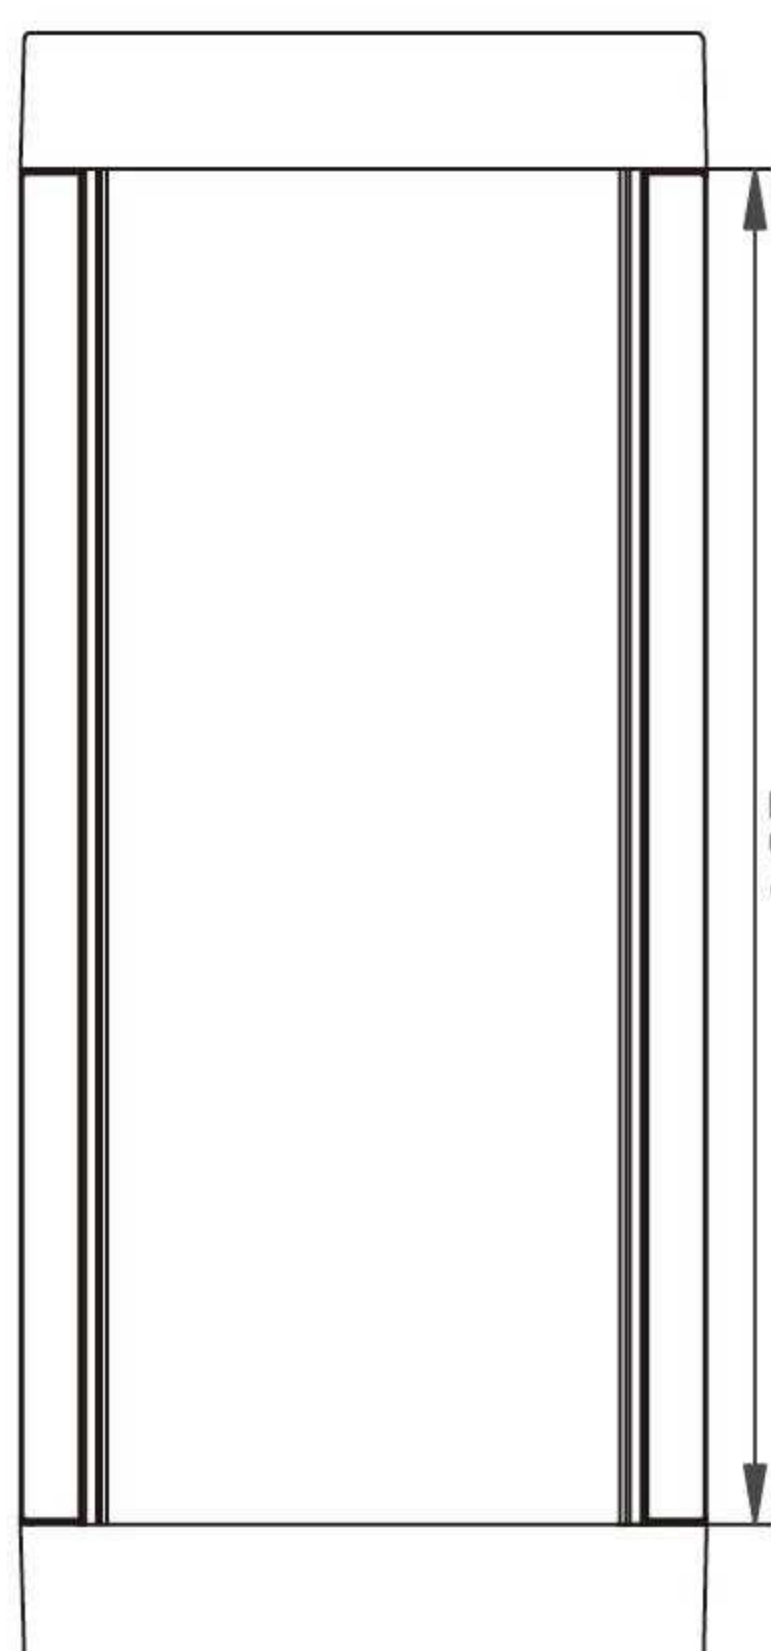

Model	Voltage	Watt	Luminous Flux	Type	Size (mm)	Material
WL-S02	100V-240V	20W	1200lm	WIFI/BLE	127x127x305	Aluminum+PC