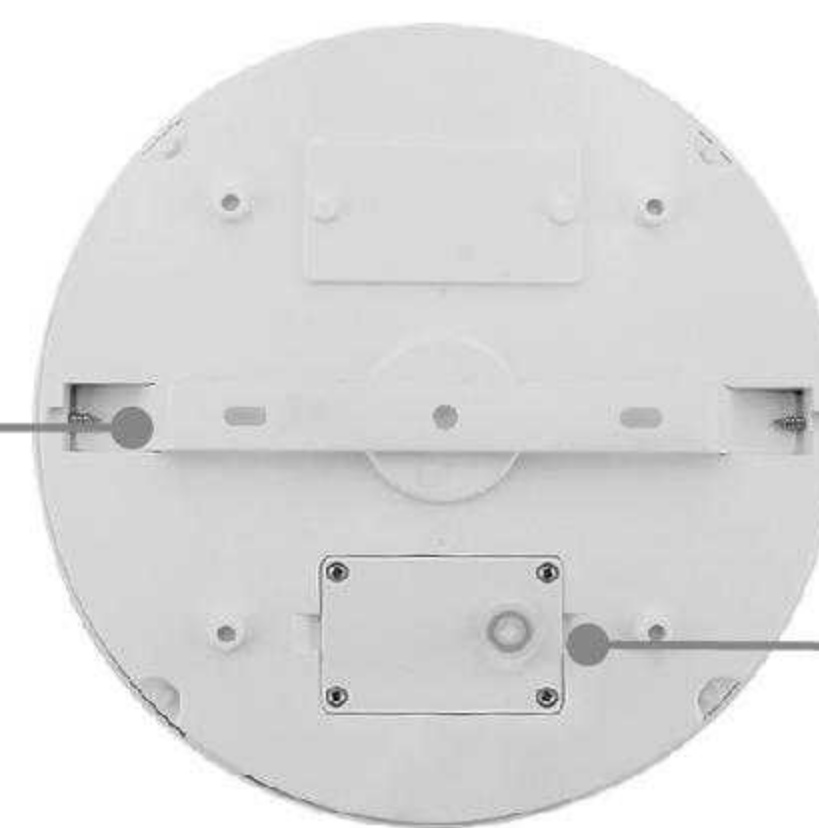

· Waterproof

CCT 3000K 4000K 6000K	25,000H	Ra>80	PF>0.7 PF>0.9	AC170-265V	IP65

Model	Code	Watt	Luminous Flux	Beam Angle	Size (mm)	IP	Material
Circular 12W	SYBH-01	12W	1332lm	120°	φ 180*H65		
Circular 18W	SYBH-02	18W	1998lm		φ 220*H65	65	Plastic
Circular 24W	SYBH-03	24W	2712lm		φ 280*H65		
Stepless adjusted 12W	SYBH CCT-01	12W	1332lm		φ 180*H65		
Stepless adjusted 18W	SYBH CCT-02	18W	1998lm		φ 220*H65	65	Plastic
Stepless adjusted 24W	SYBH CCT-03	24W	2712lm		φ 280*H65