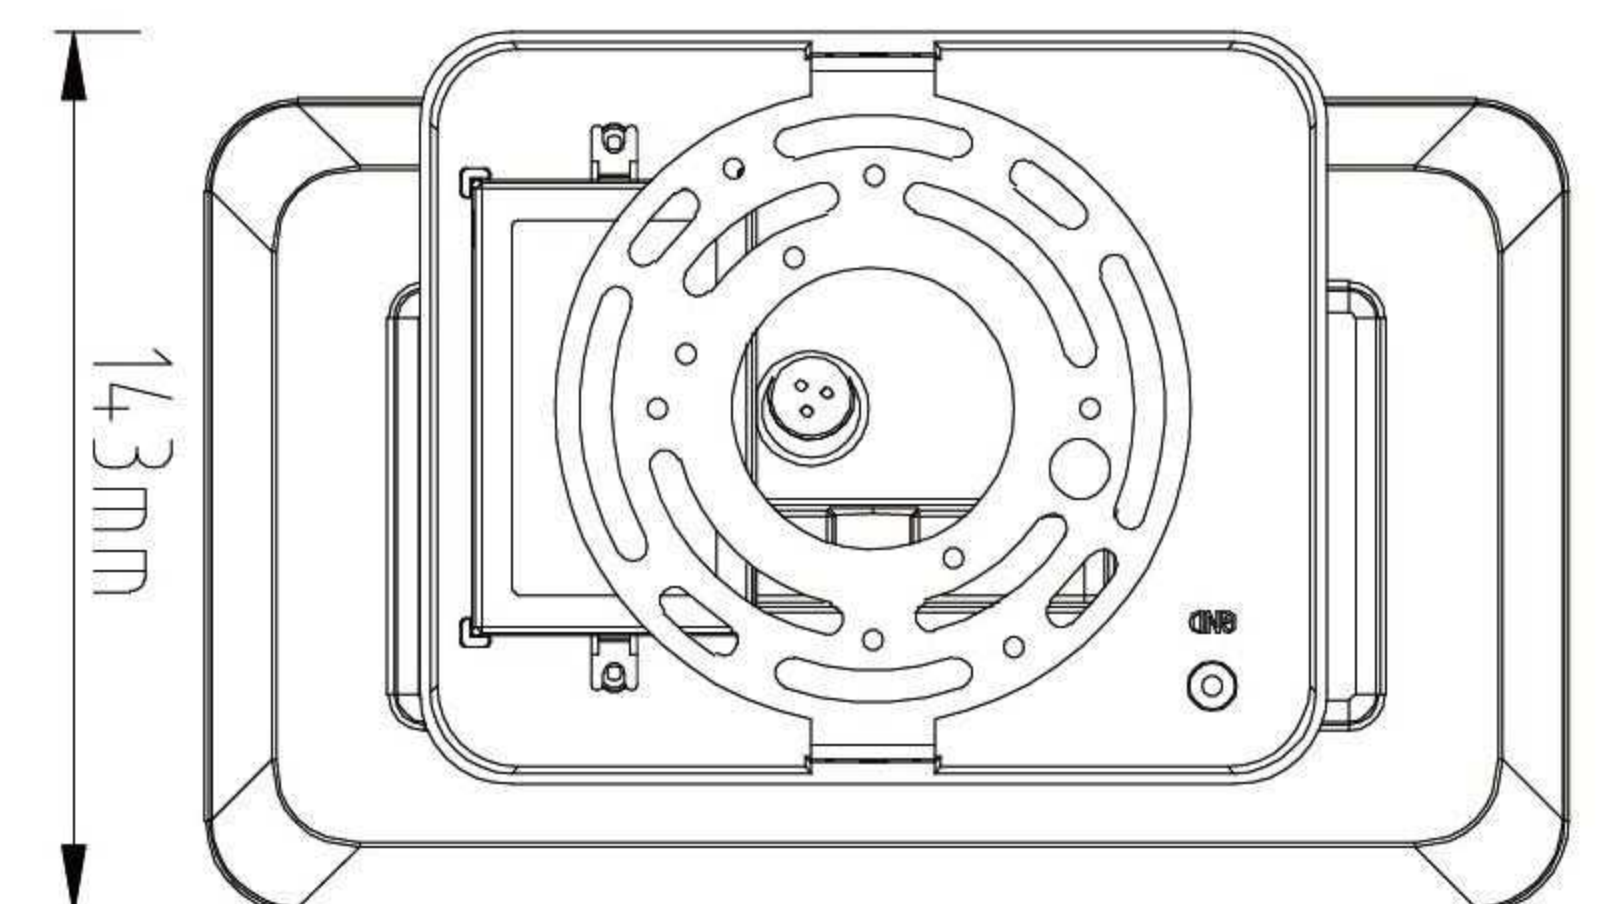

Model	Voltage	Watt	Luminous Flux	Type	Size (mm)	Material
WL-S08	100V-240V	20W	1800lm	WIFI/BLE	132x222x172	Aluminum+PC