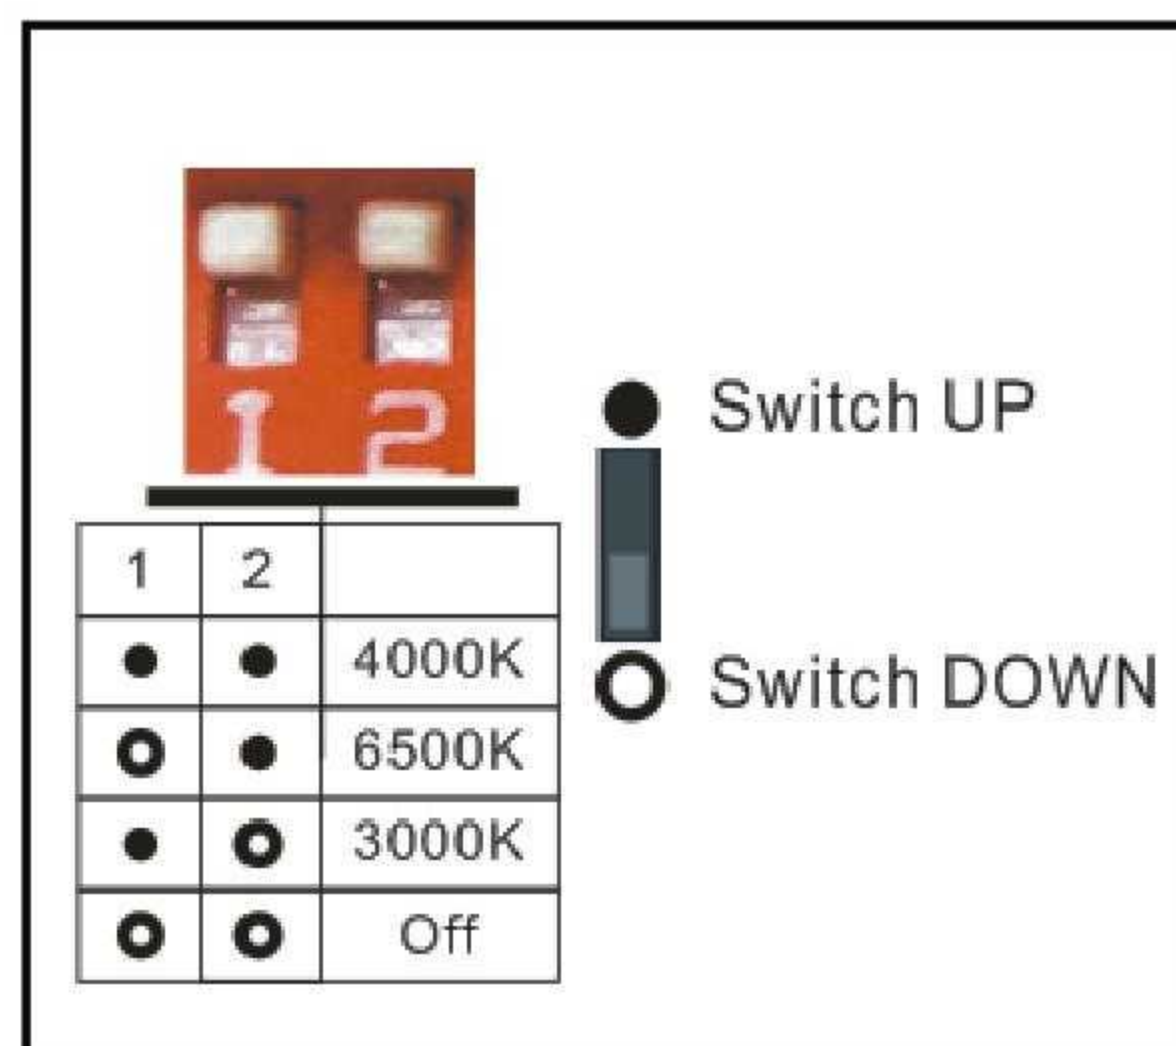

CCT Switch change

Version B