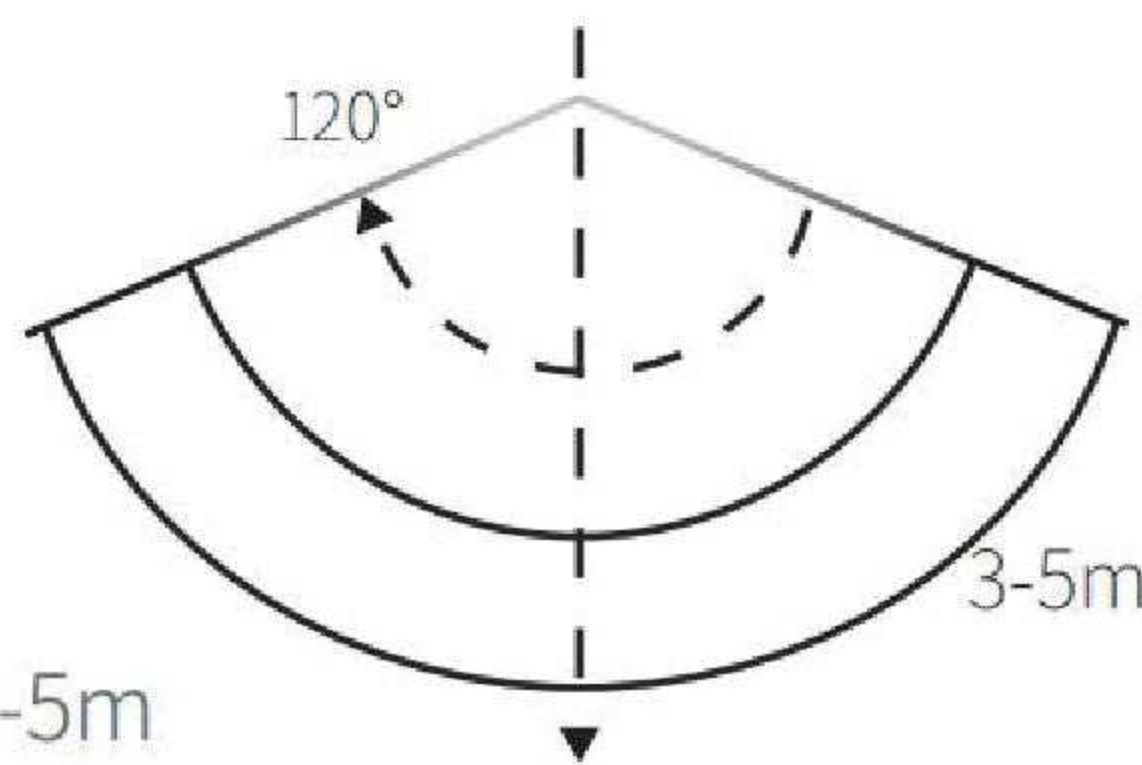

LED Flood Light

Embedded infrared induction

- Sensing distance: 3-5m
- Induction angle: 120°

CCT
■ 3000K
■ 4000K
□ 6000K

25,000H

Ra>80

PF>0.7
PF>0.9

AC220-240V

Model	Code	Watt	Luminous Flux	Beam Angle	Size (mm)	IP	Material
CK10W With IR	SY6010S	10W	1200lm		L90*W148*H20		
CK 20W With IR	SY6020S	20W	2400lm		L133*W169*H21.5		
CK 30W With IR	SY6030S	30W	3600lm	120°	L168*W192*H22.5	65	die-casting aluminum
CK 50W With IR	SY6050S	50W	6000lm		L213*W240*H24		
CK 100W With IR	SY6100S	100W	12000lm		L282*W294*H25