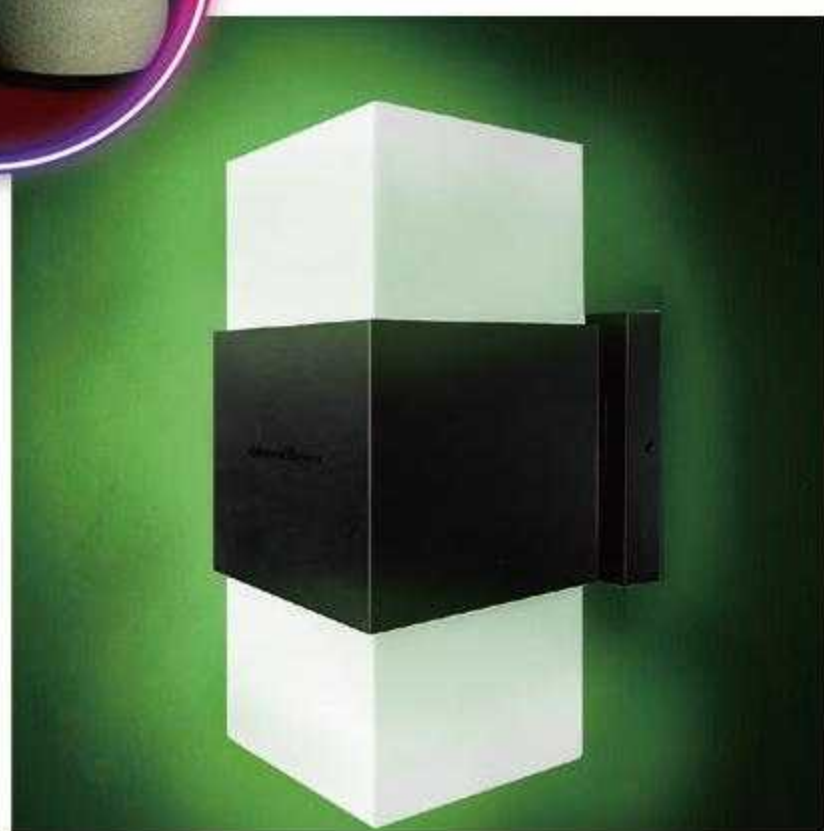

• Basic User

Use the "SMART LIFE" APP control together with the luminaires / luminaires to adjust brightness, colours and mood. These functions are practical, easy to handle and will meet your daily needs.

• Advanced User

Use the full potential of "SMART LIFE" APP connect: Away from-Home control by integration in your WiFi, control by speech commands via Amazon Echo and Google Home. Use the App and expand your options – the future of lighting in your home.