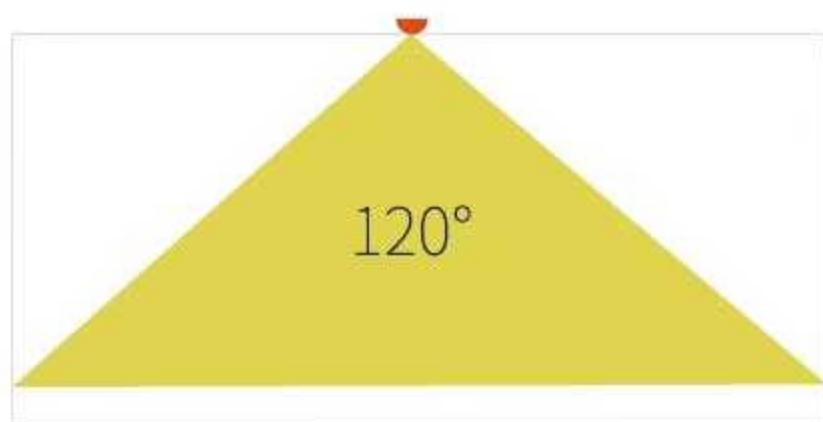

SMART Lawn Lamp

Double door - Wall Lamp

- Beam Angle:120°
- CRI>80
- CORLOR:RGB
- AVAILABLE>30000h
- Body Color: Black/Grey/White