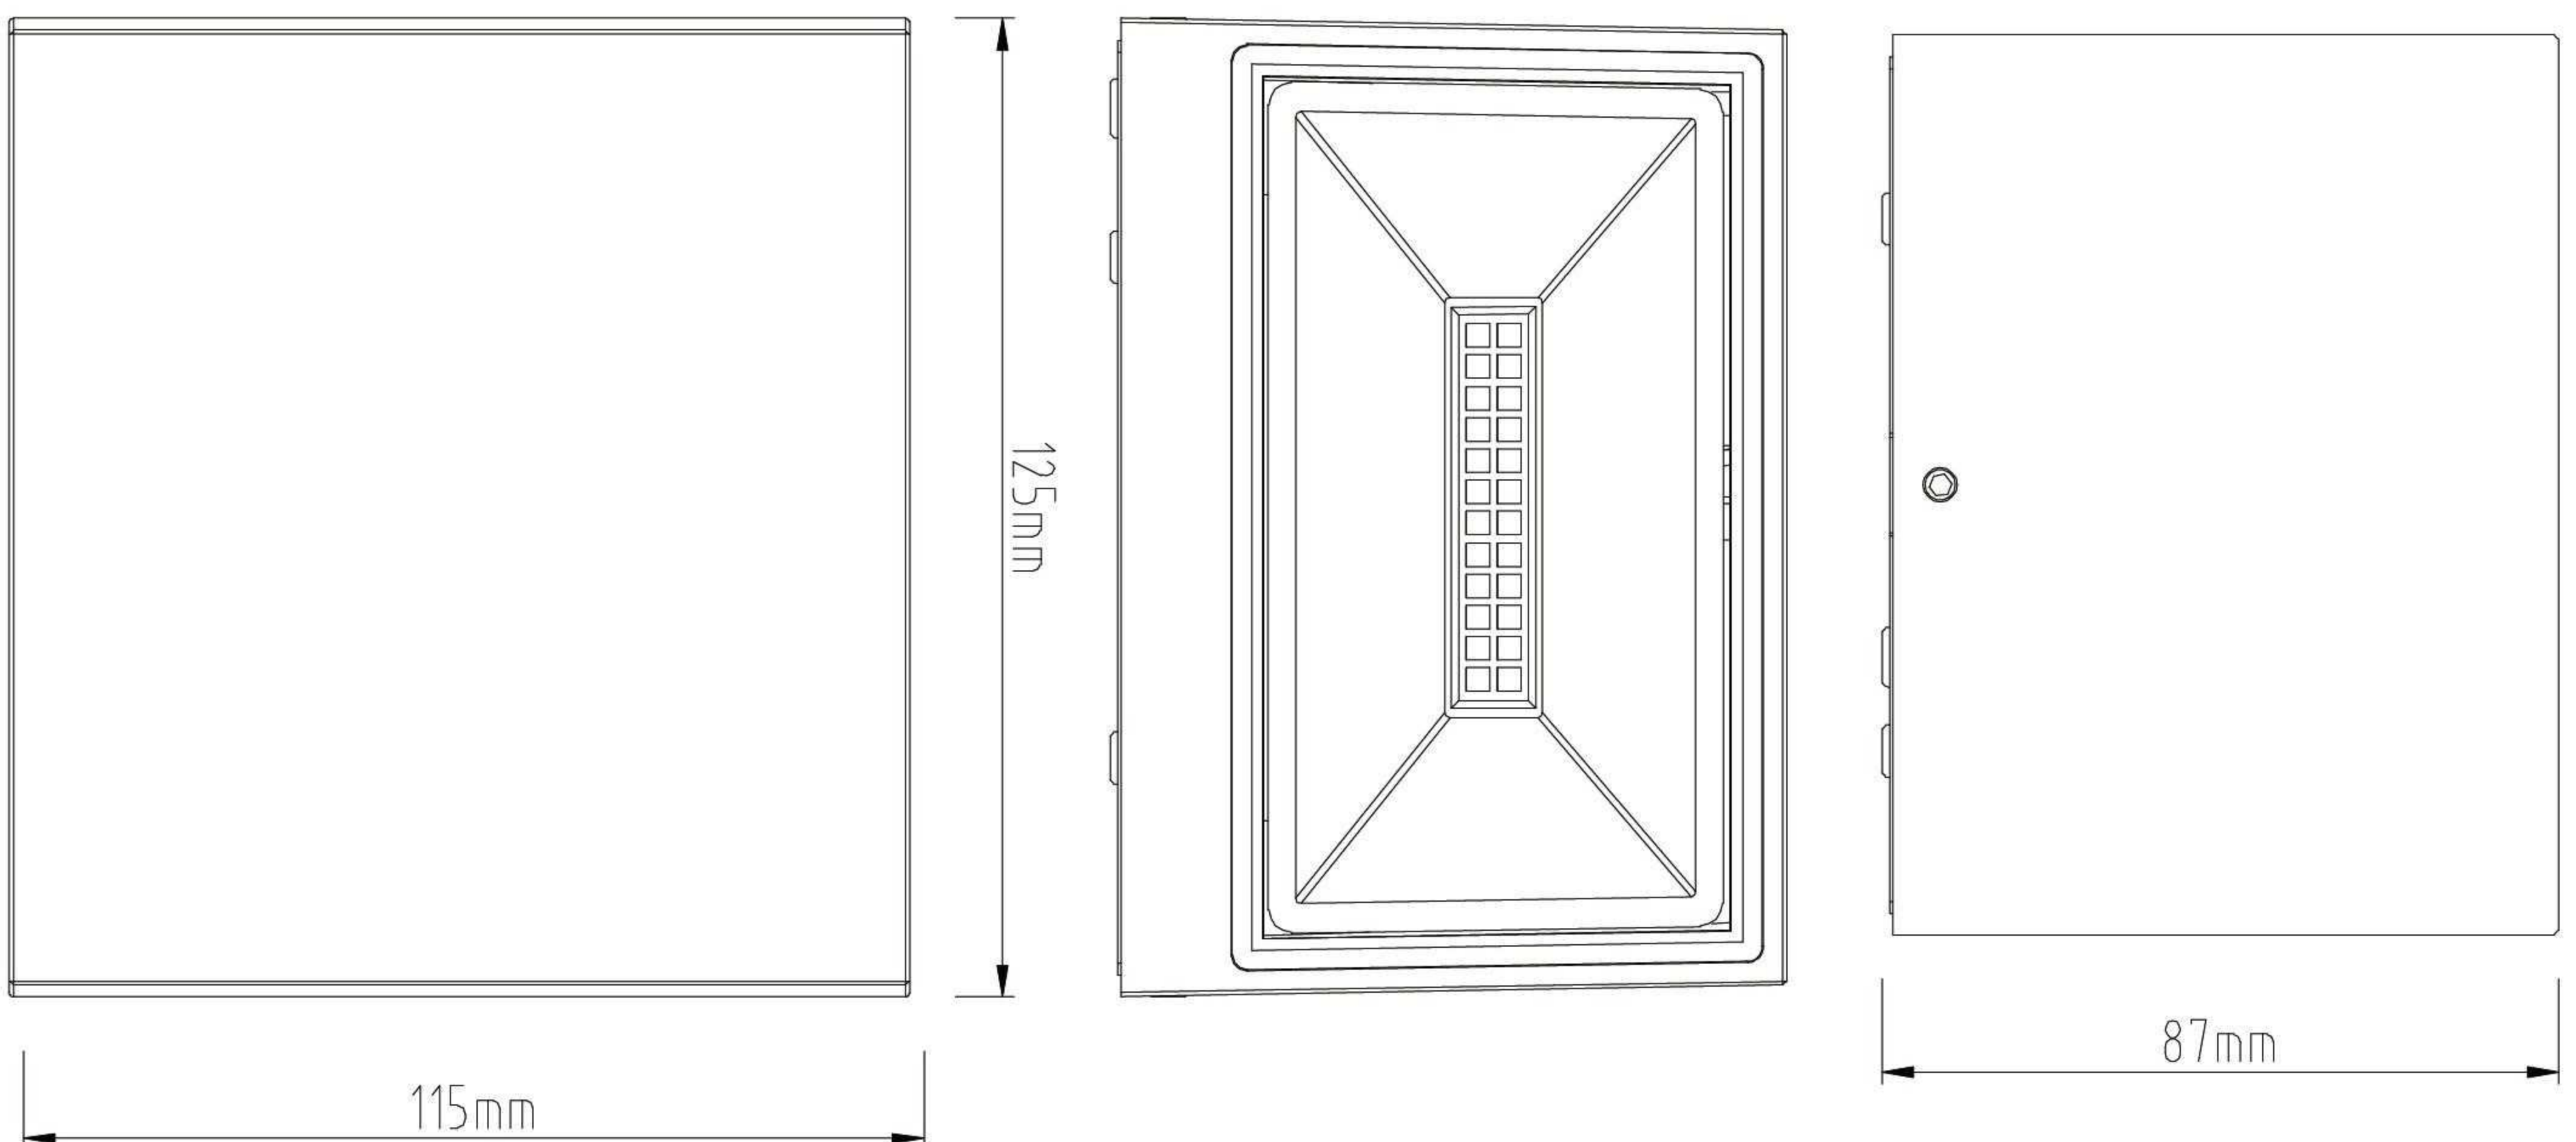

Model	Voltage	Watt	Luminous Flux	Type	Size (mm)	Material
WL-S05	100V-240V	6W	480lm	WIFI/BLE	127x127x305	Alumiumum+Glass