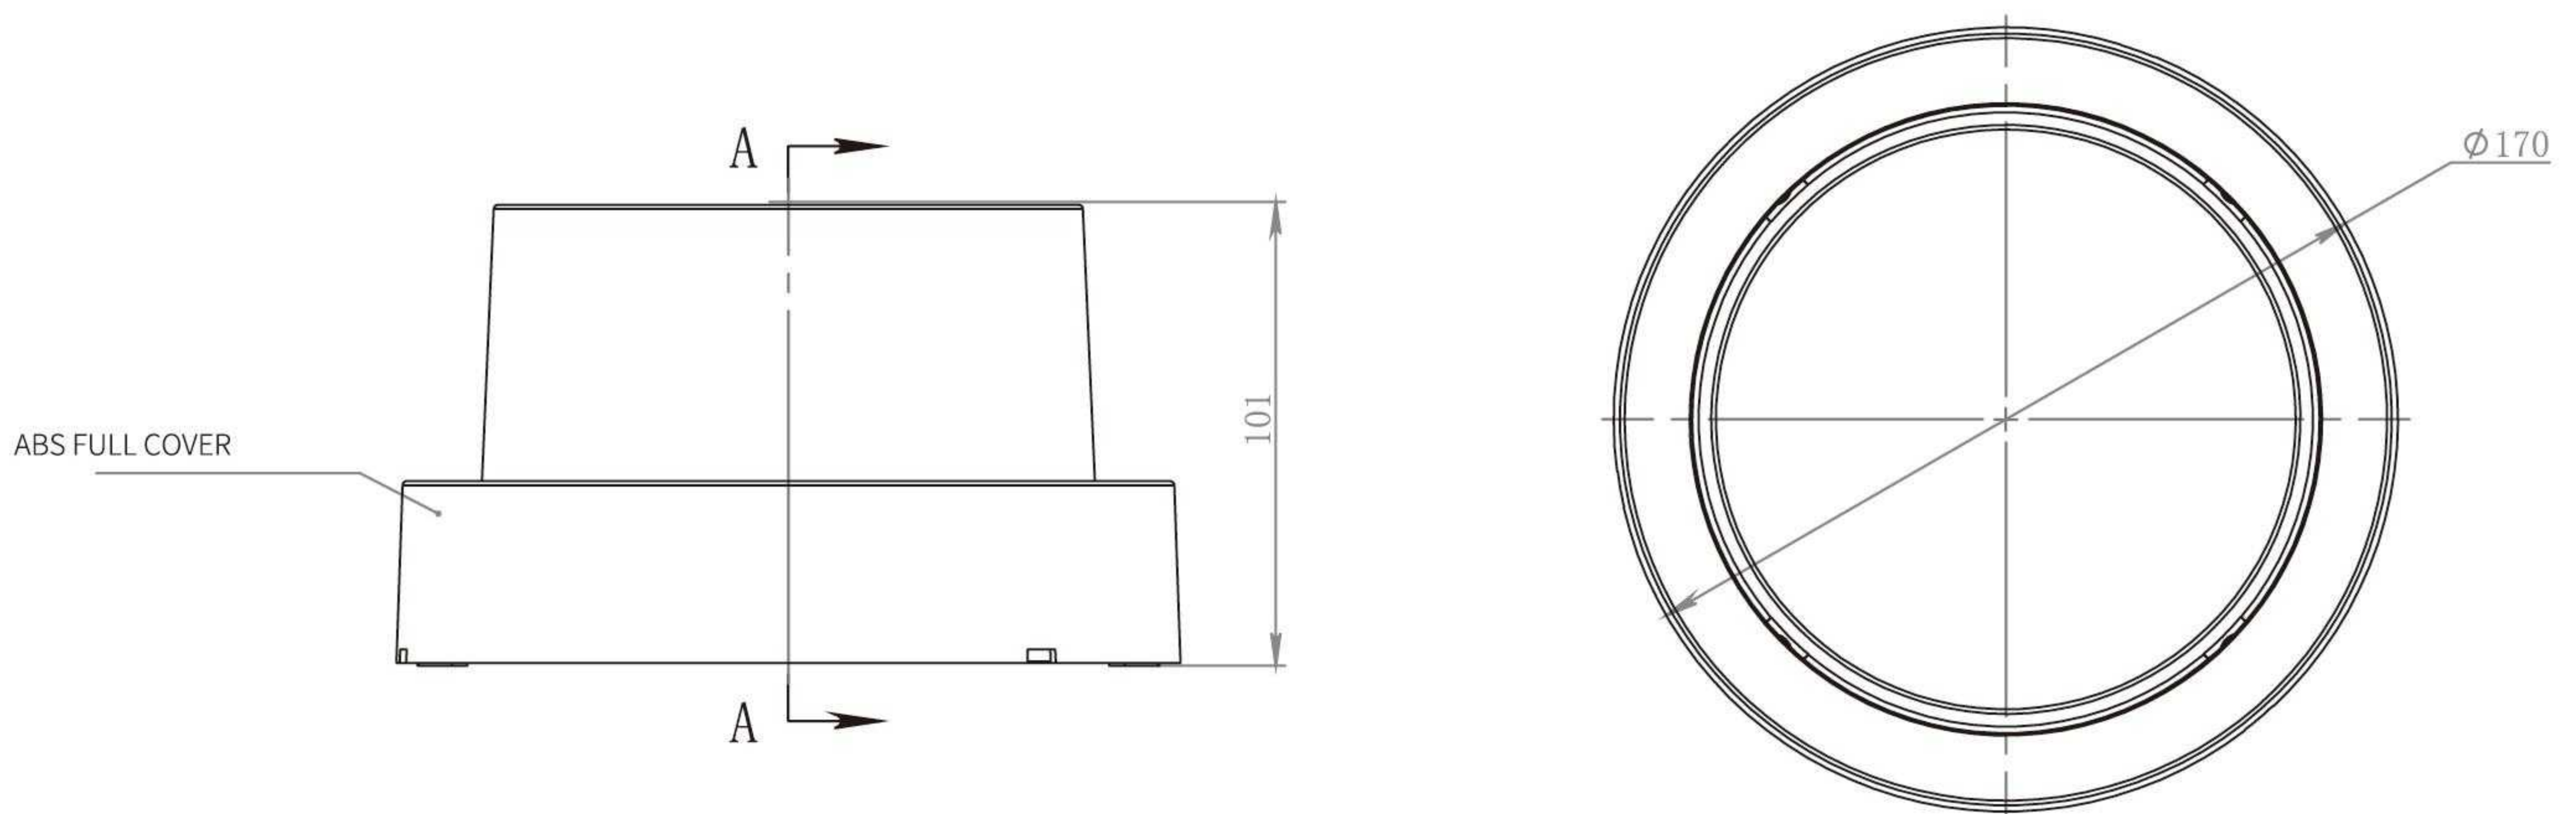

SMART Lawn Lamp

Circular Wall Lamp

Full cover

- Beam Angle:120°
- CRI>80
- CORLOR:RGB
- AVAILABLE>30000h
- Body Color: Black/Grey/White

Model	Voltage	Watt	Luminous Flux	Type	Size (mm)	Material
60311	220-240V/100-240V	10W	900lm	WIFI/BLE	φ 170x101	PC