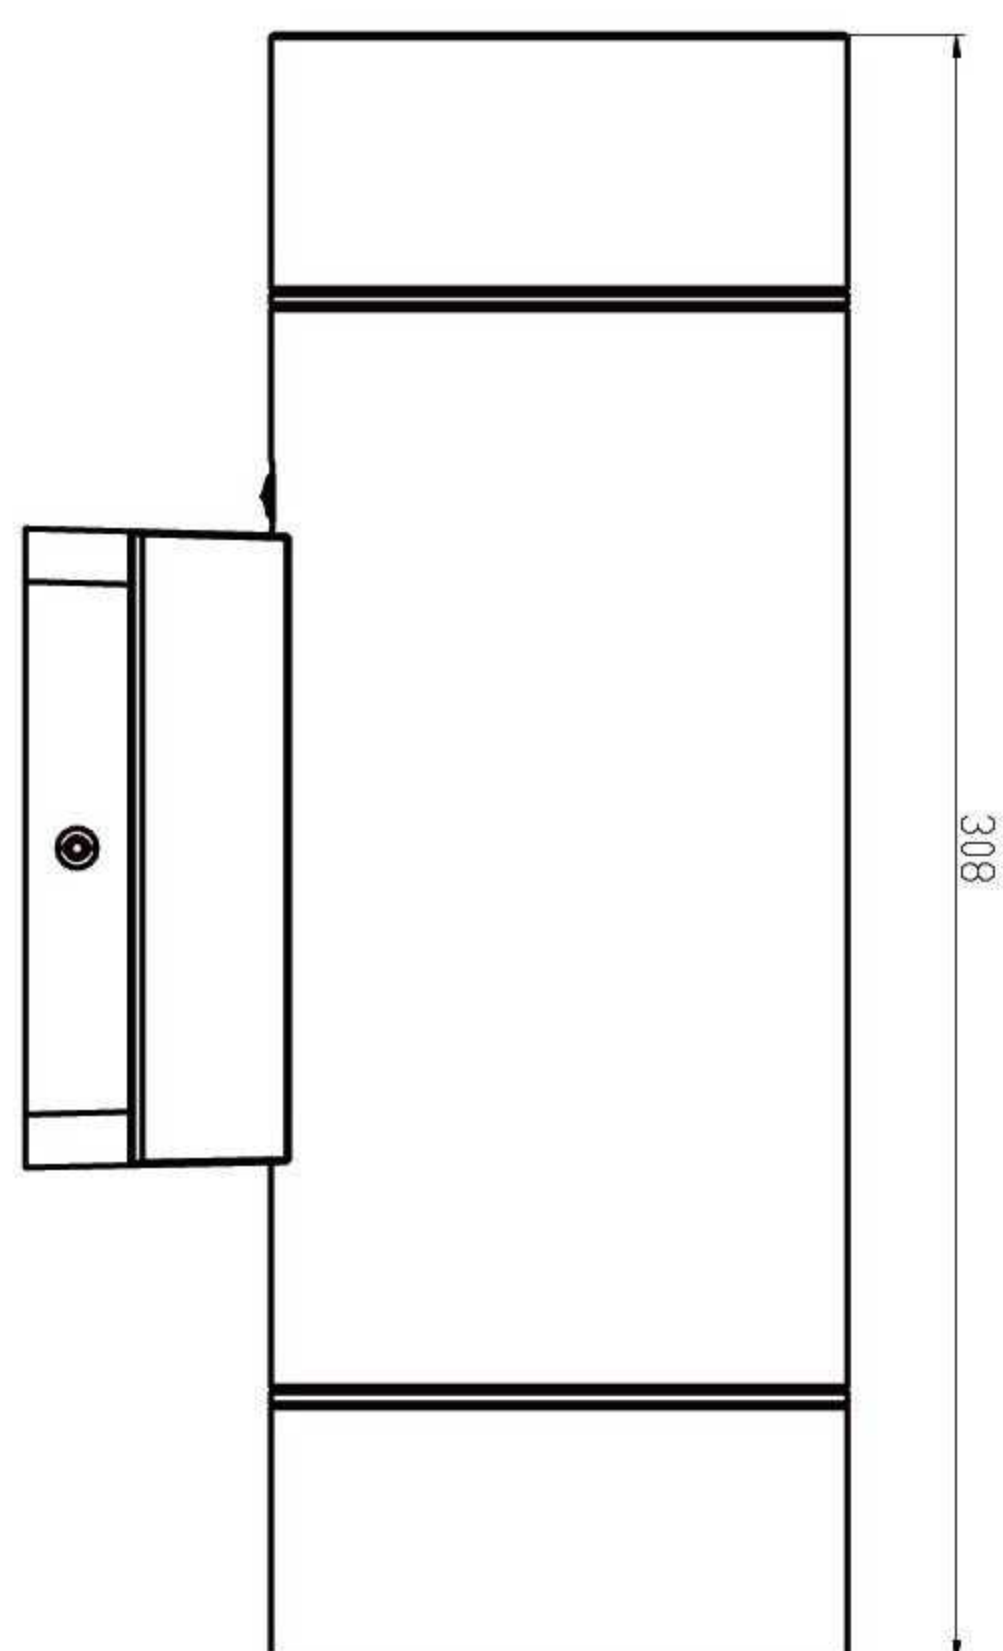

Model	Voltage	Watt	Luminous Flux	Type	Size (mm)	Material
WL-S01	100V-240V	20W	600lm	WIFI/BLE	φ108x308	Aluminum+PC