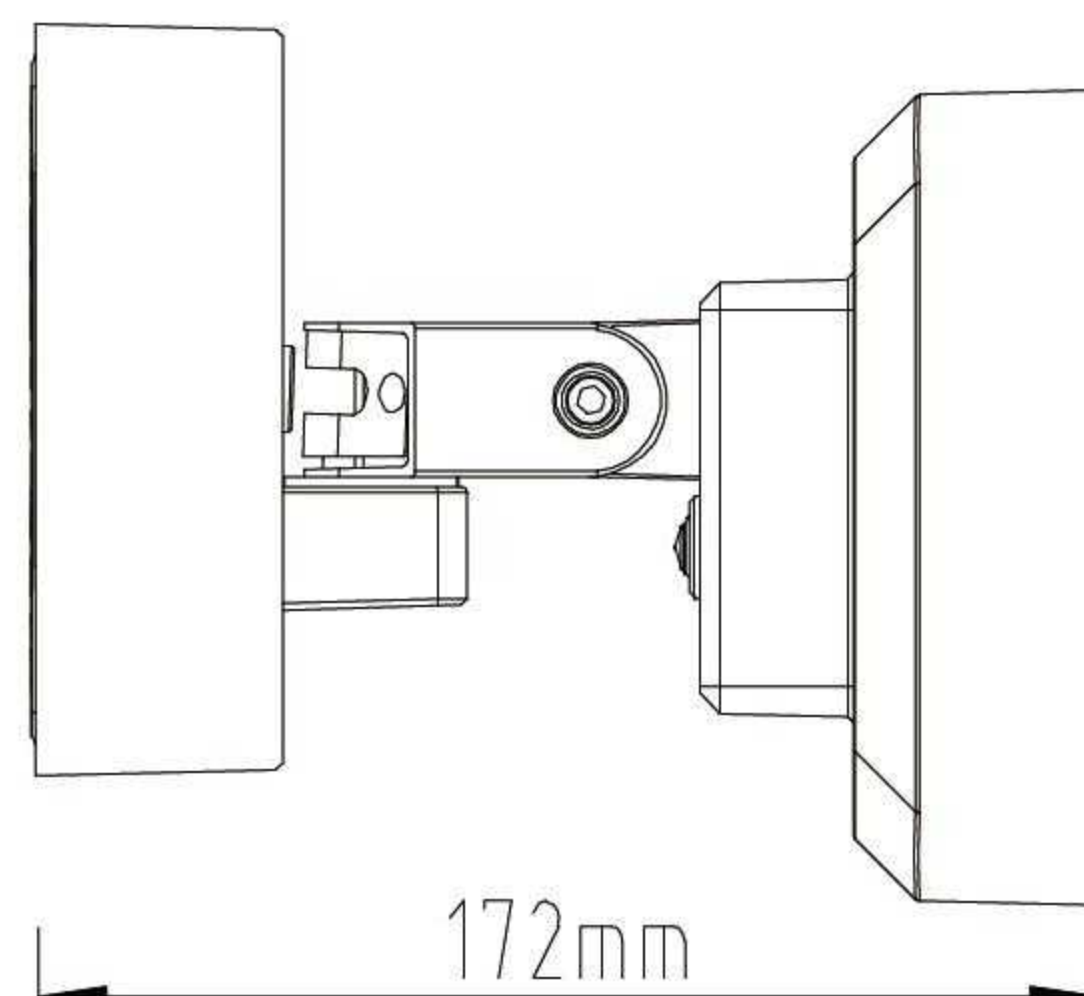

Model	Voltage	Watt	Luminous Flux	Type	Size (mm)	Material
WL-S08	100V-240V	20W	1800lm	WIFI/BLE	132x222x172	Aluminum+PC