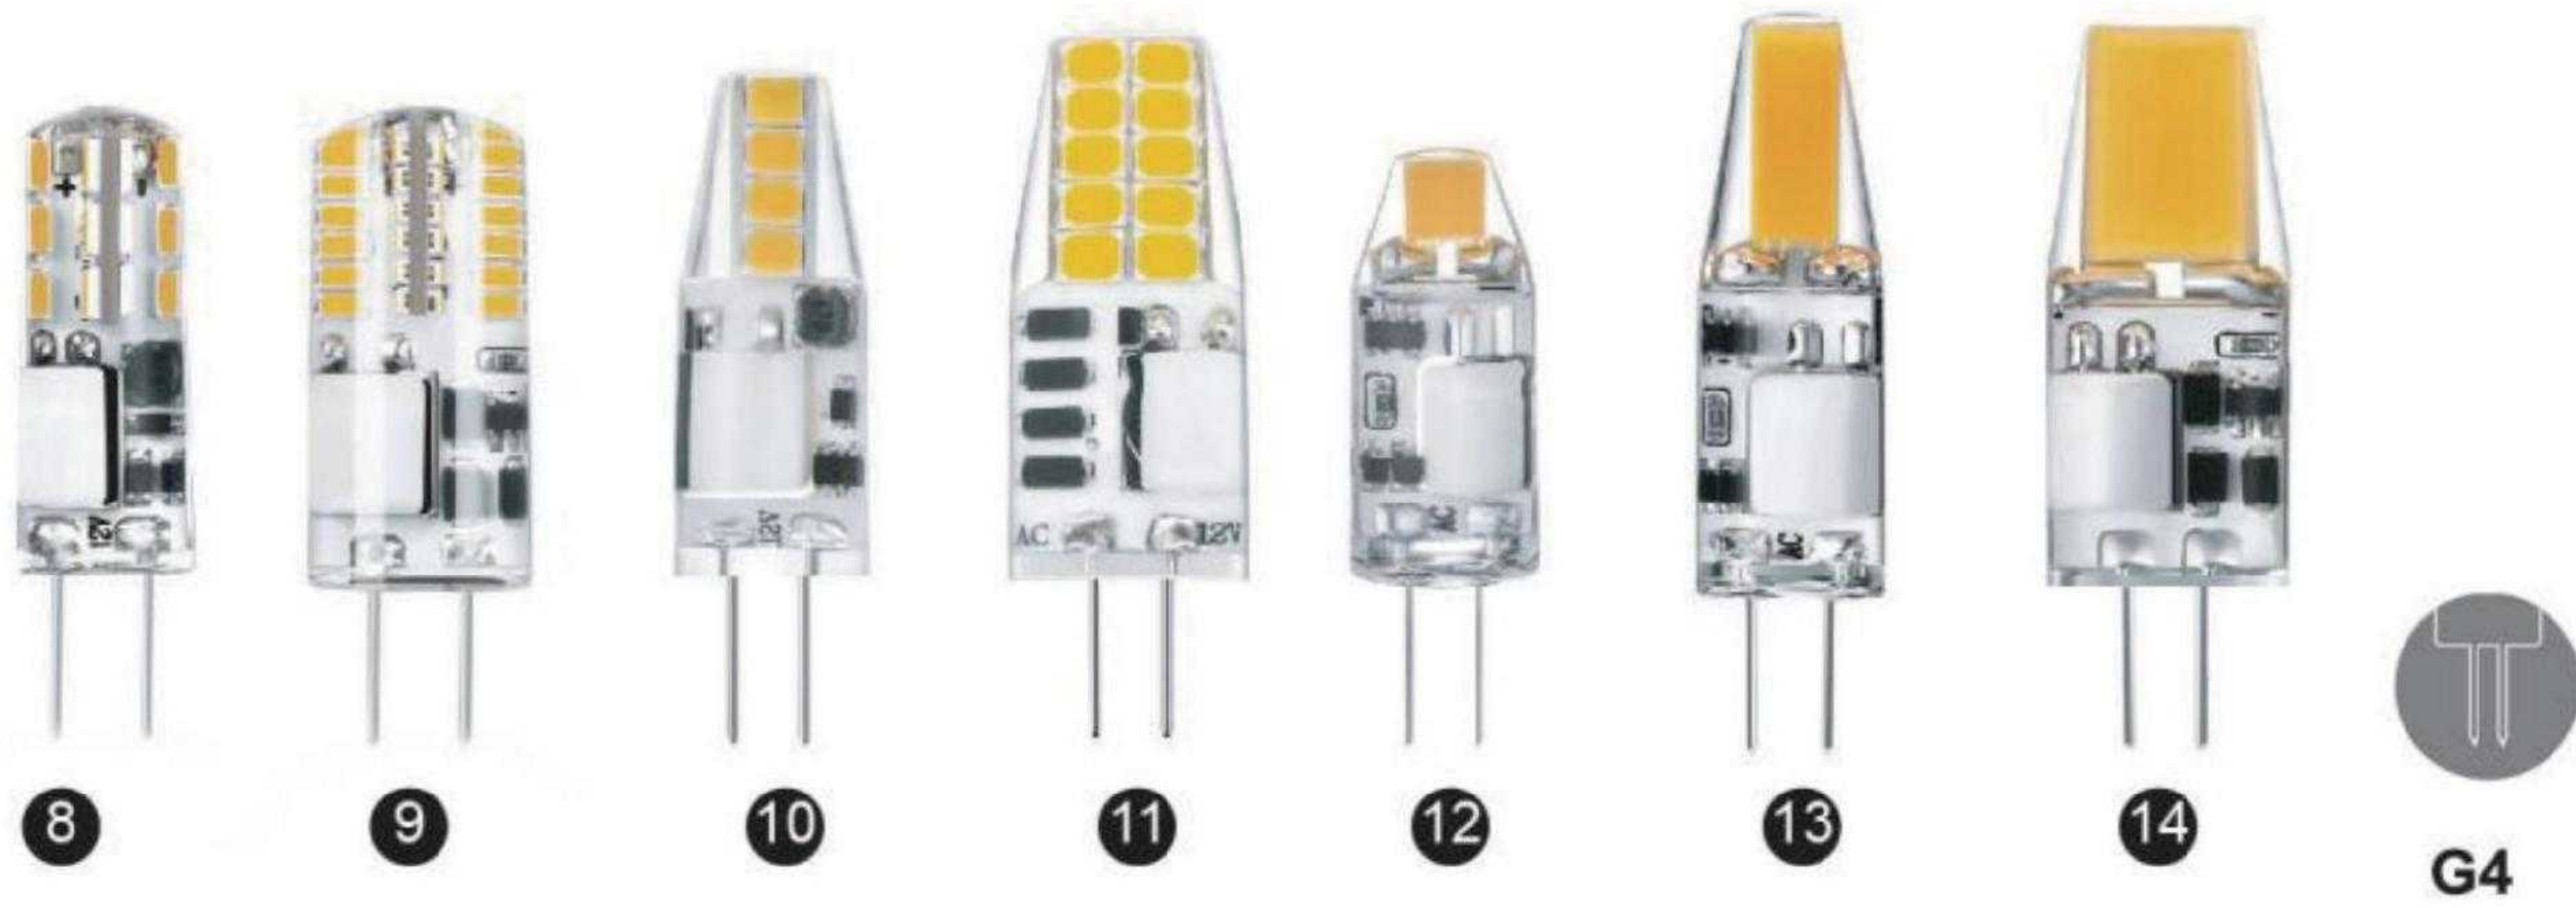

Item No.	Watt	Lumen	PF(AC)	Base	CRI	Voltage	Size		
8	G4-S-001C	1.1W	90lm	0.7	G4	Ra > 80	AC/DC12V	10x36mm	
9	G4-S-002C	1.8W	150lm	0.7	G4	Ra > 80	AC/DC12V	13x36mm	
10	G4-S-008C	1.5W	150lm	0.7	G4	Ra > 80	AC/DC12V	11x38mm	
11	G4-S-009C	2W	200lm	0.7	G4	Ra > 80	AC/DC12V	13.5x41.3mm	
12	G4-S-0705C	1.2W	100lm	0.7	G4	Ra > 80	AC/DC12V	11x34mm	
13	G4-S-1505C	1.5W	150lm	0.7	G4	Ra > 80	AC/DC12V	11x41.3mm	
14	G4-S-1508C	2W	220lm	0.7	G4	Ra > 80	AC/DC12V	13.5x41.3mm