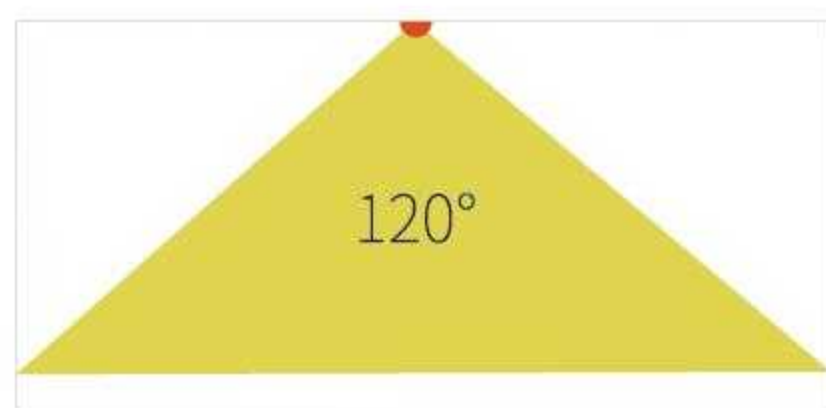

SMART Lawn Lamp

Ellipse - Wall Lamp

- Beam Angle:180°
- CRI>80
- CORLOR:RGB
- AVAILABLE>30000h
- Body Color: Black/Grey/White