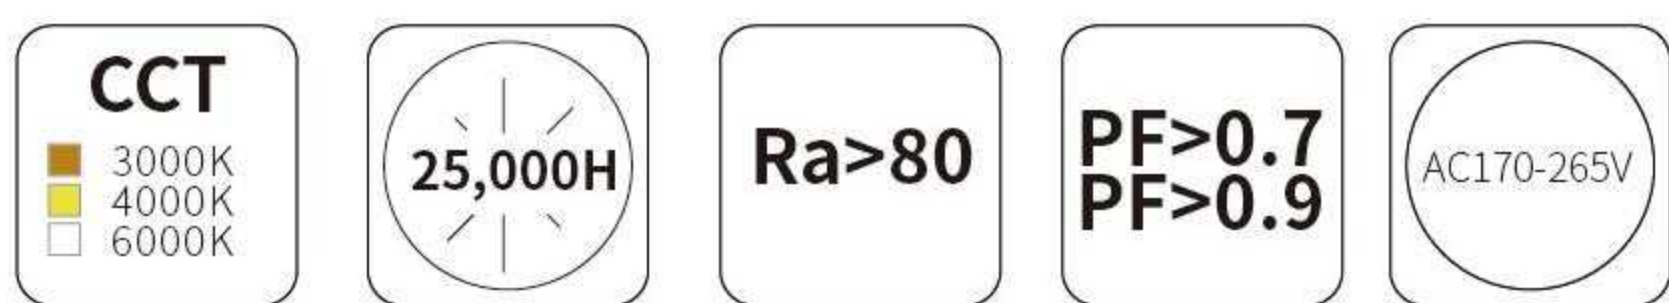

Model	Code	Watt	Luminous Flux	Beam Angle	Size (mm)	IP	Material
0.3M Linear Light	STTPS02-01	10W	900lm		L300*W75*H24		
0.6M Linear Light	STTPS02-02	18W	1620lm		L600*W75*H24		
0.9M Linear Light	STTPS02-03	27W	2430lm	120°	L900*W75*H24	44	Plastic
1.2M Linear Light	STTPS02-04	36W	3240lm		L1200*W75*H24		
1.5M Linear Light	STTPS02-05	48W	4320lm		L1500*W75*H24