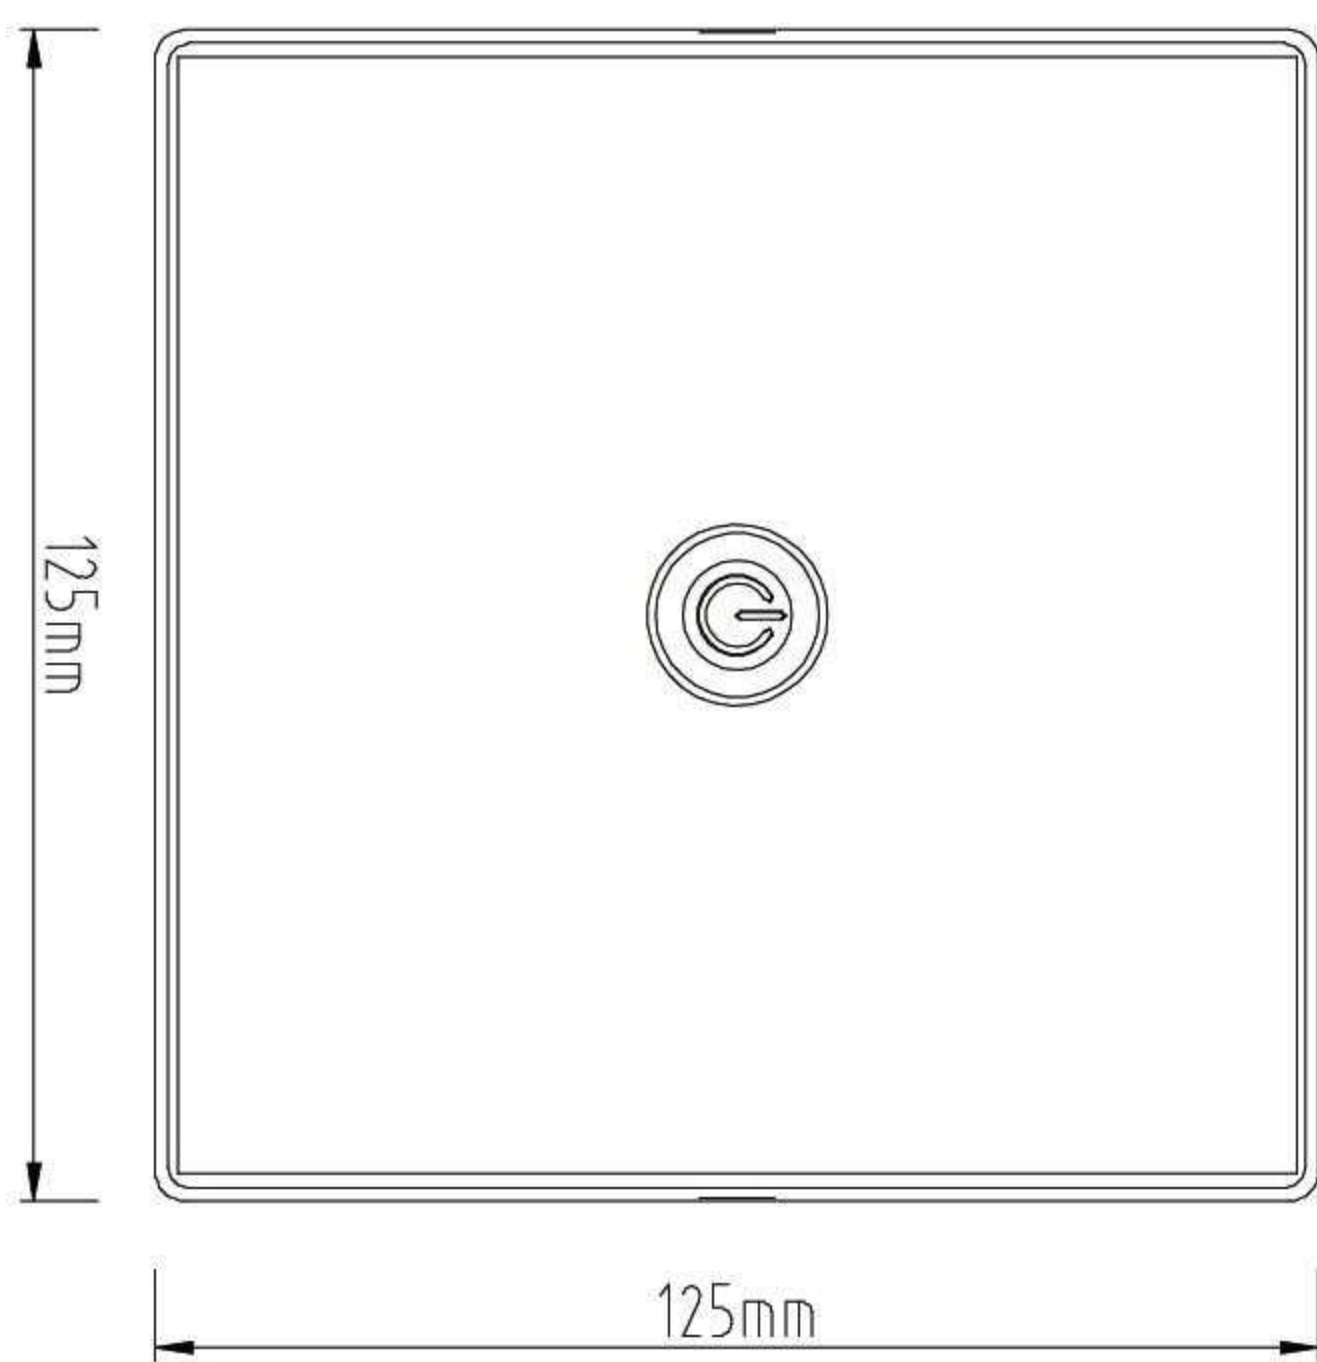

Model	Voltage	Watt	Luminous Flux	Type	Size (mm)	Material
WL-S06	100V-240V	20W	1800lm	WIFI/BLE	125x125x140	Aluminum+PC