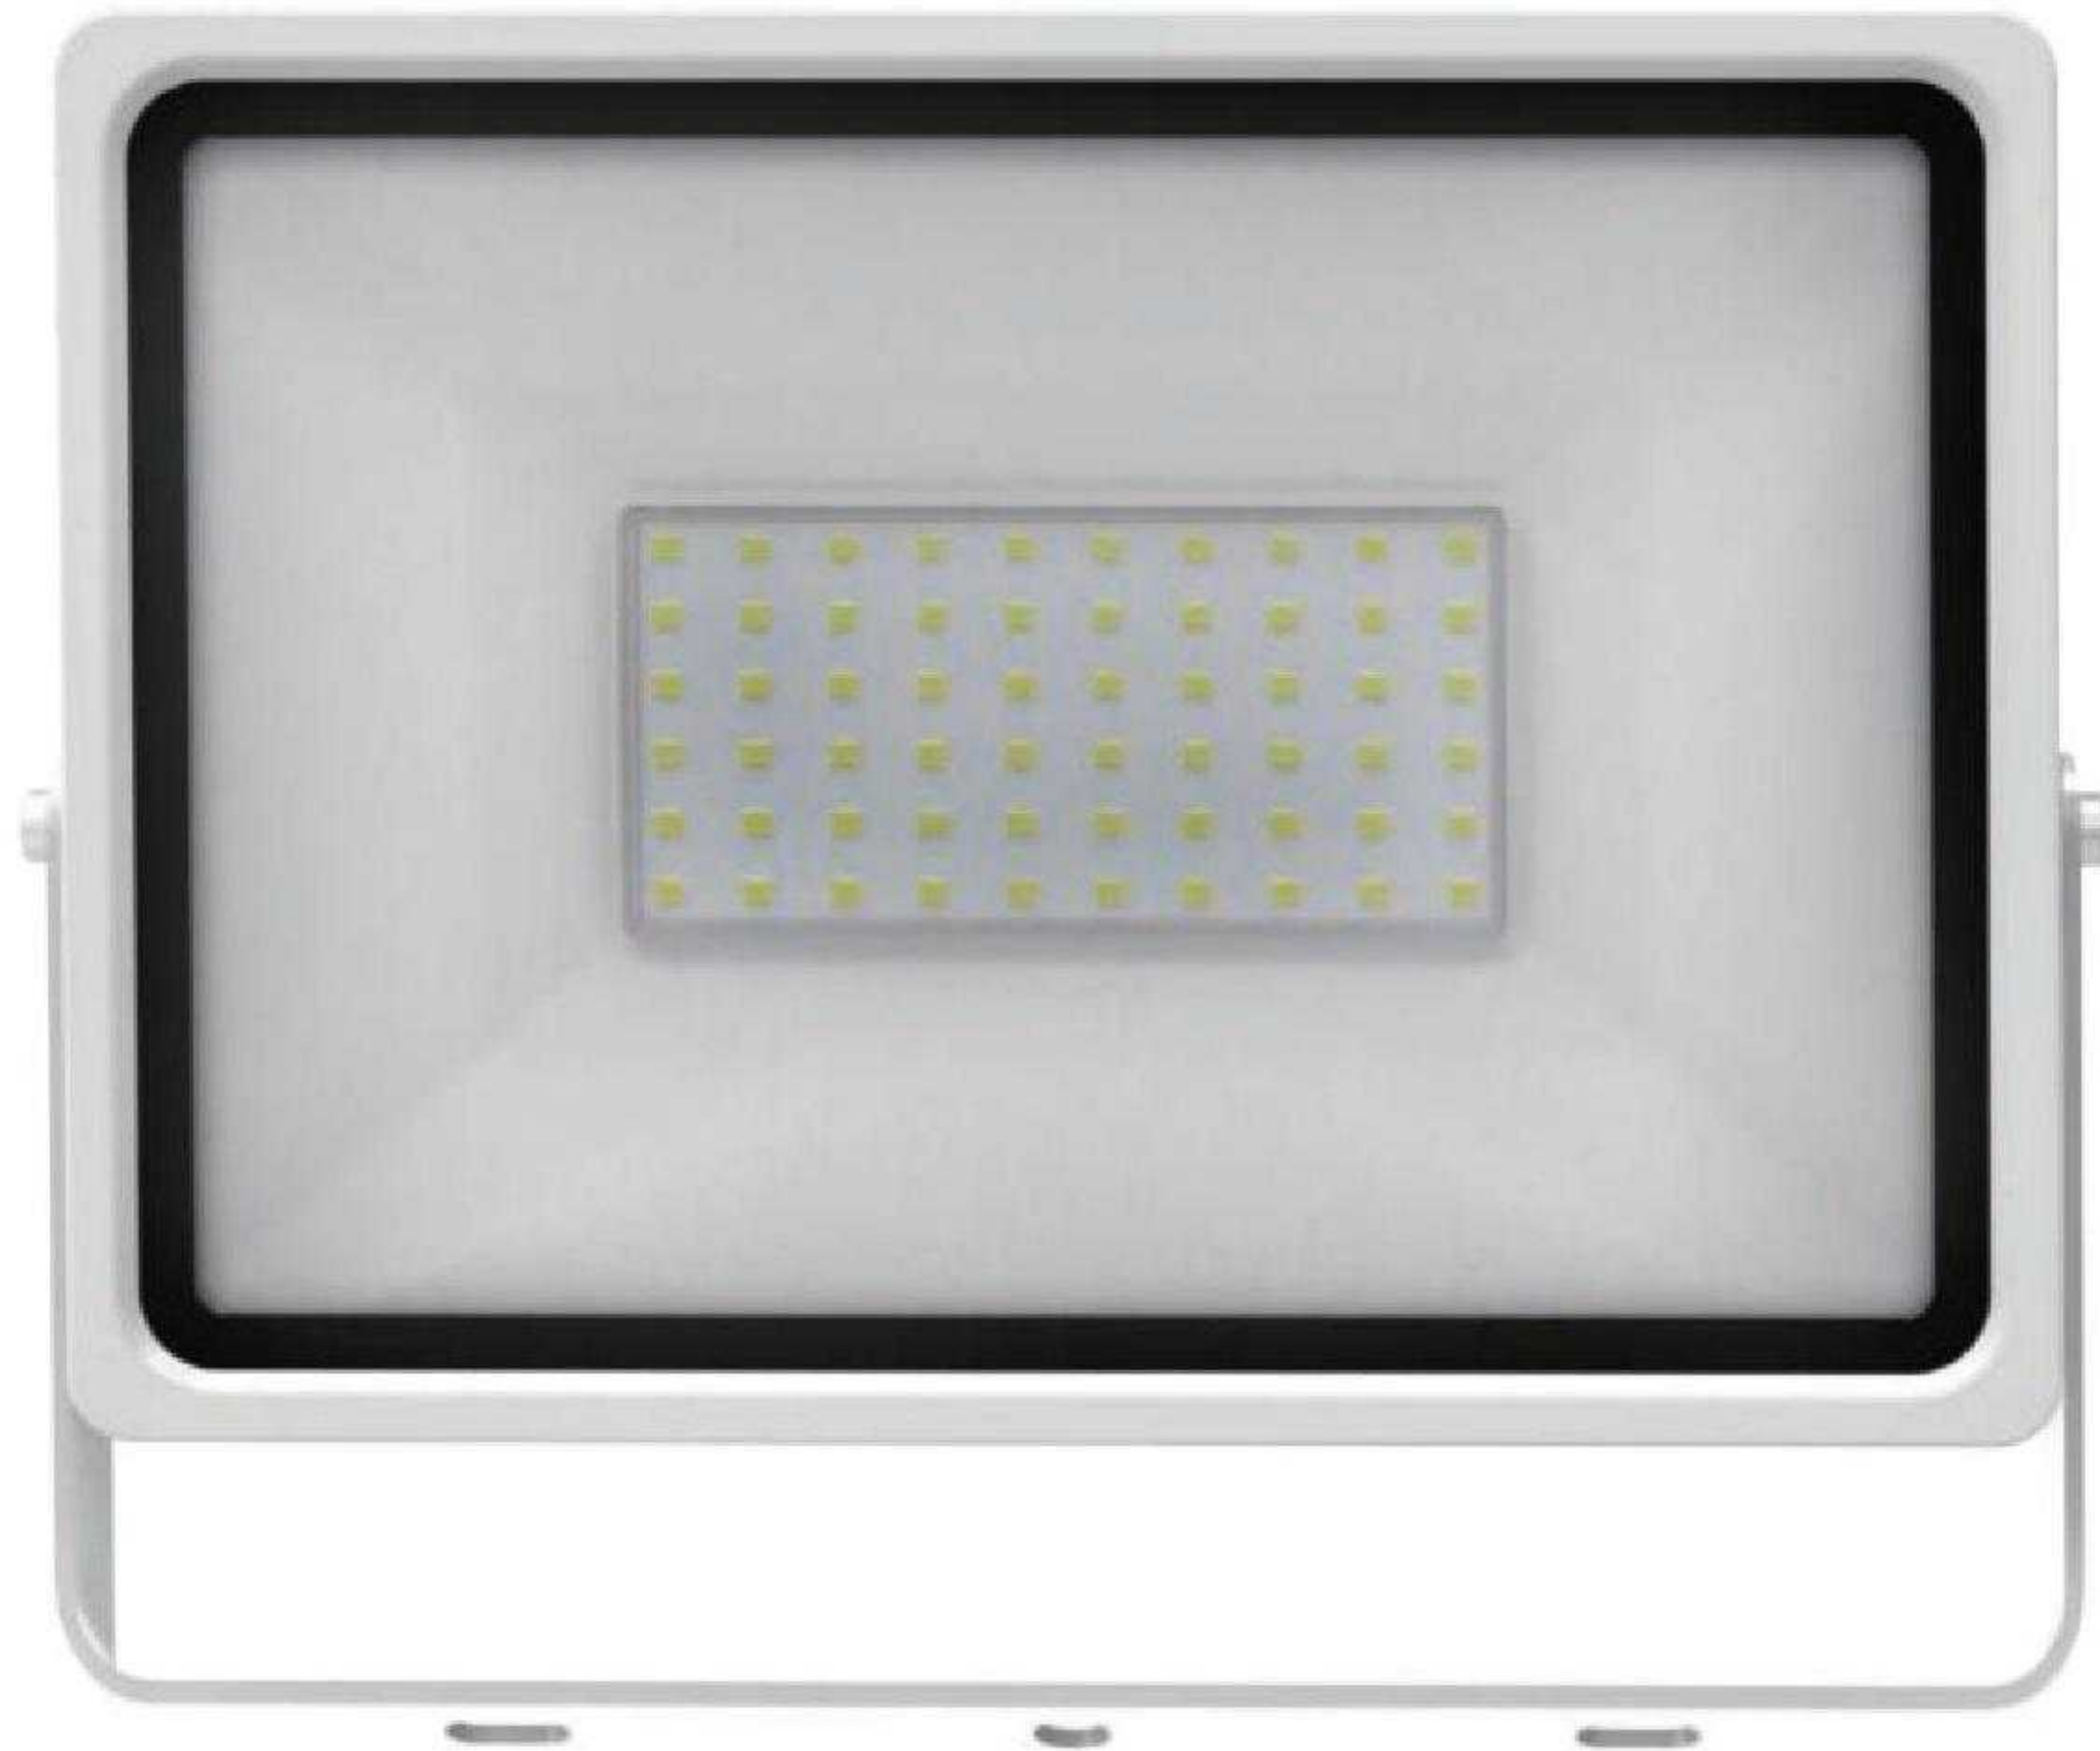

LED Flood Light

LED Flood Light

SY8010-SY8050