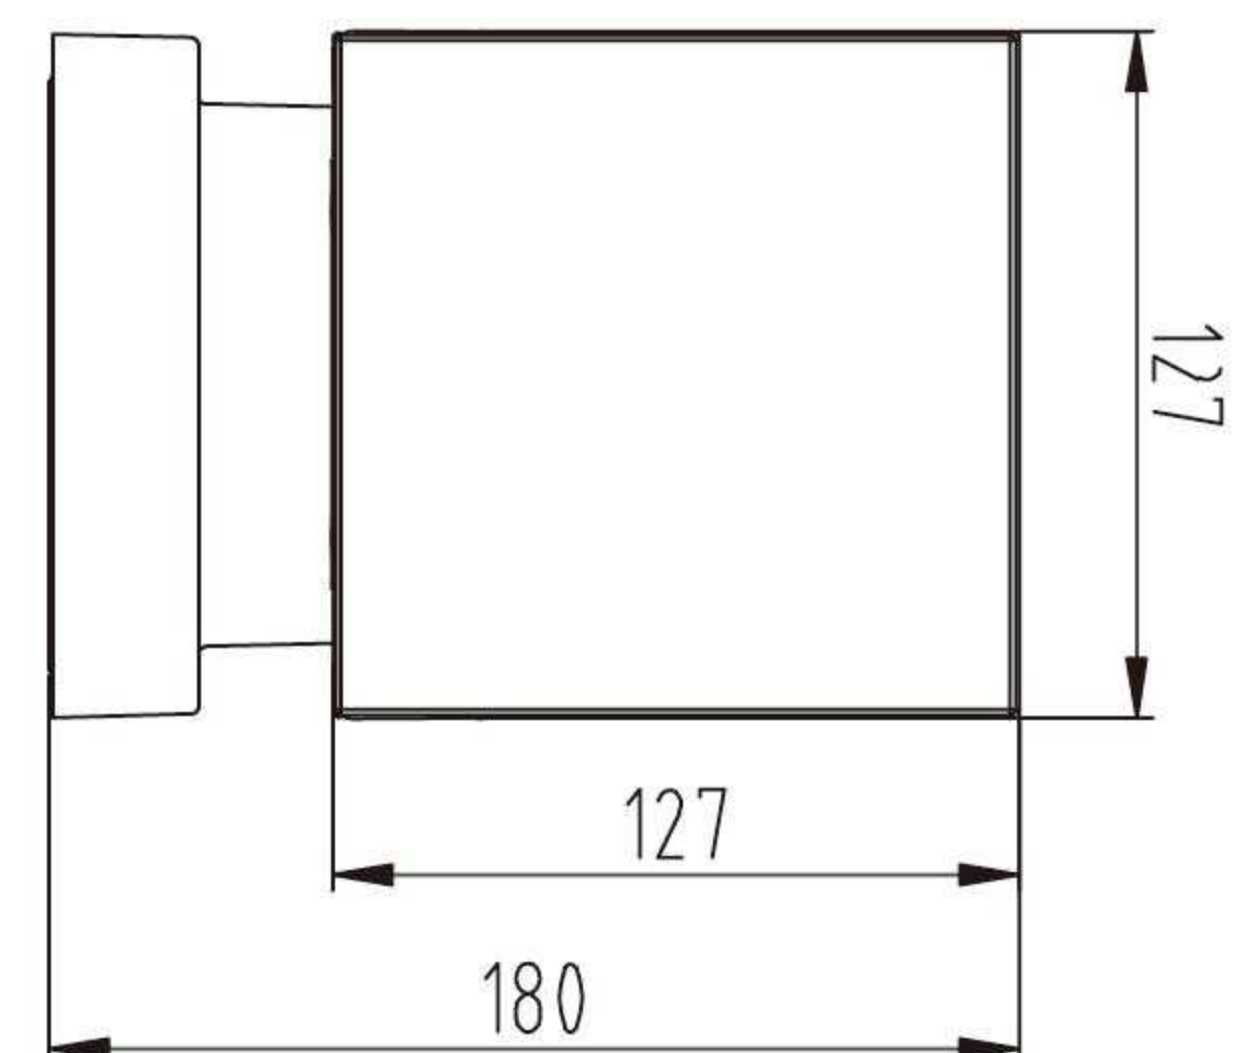

Model	Voltage	Watt	Luminous Flux	Type	Size (mm)	Material
WL-S02	100V-240V	20W	1200lm	WIFI/BLE	127x127x305	Aluminum+PC