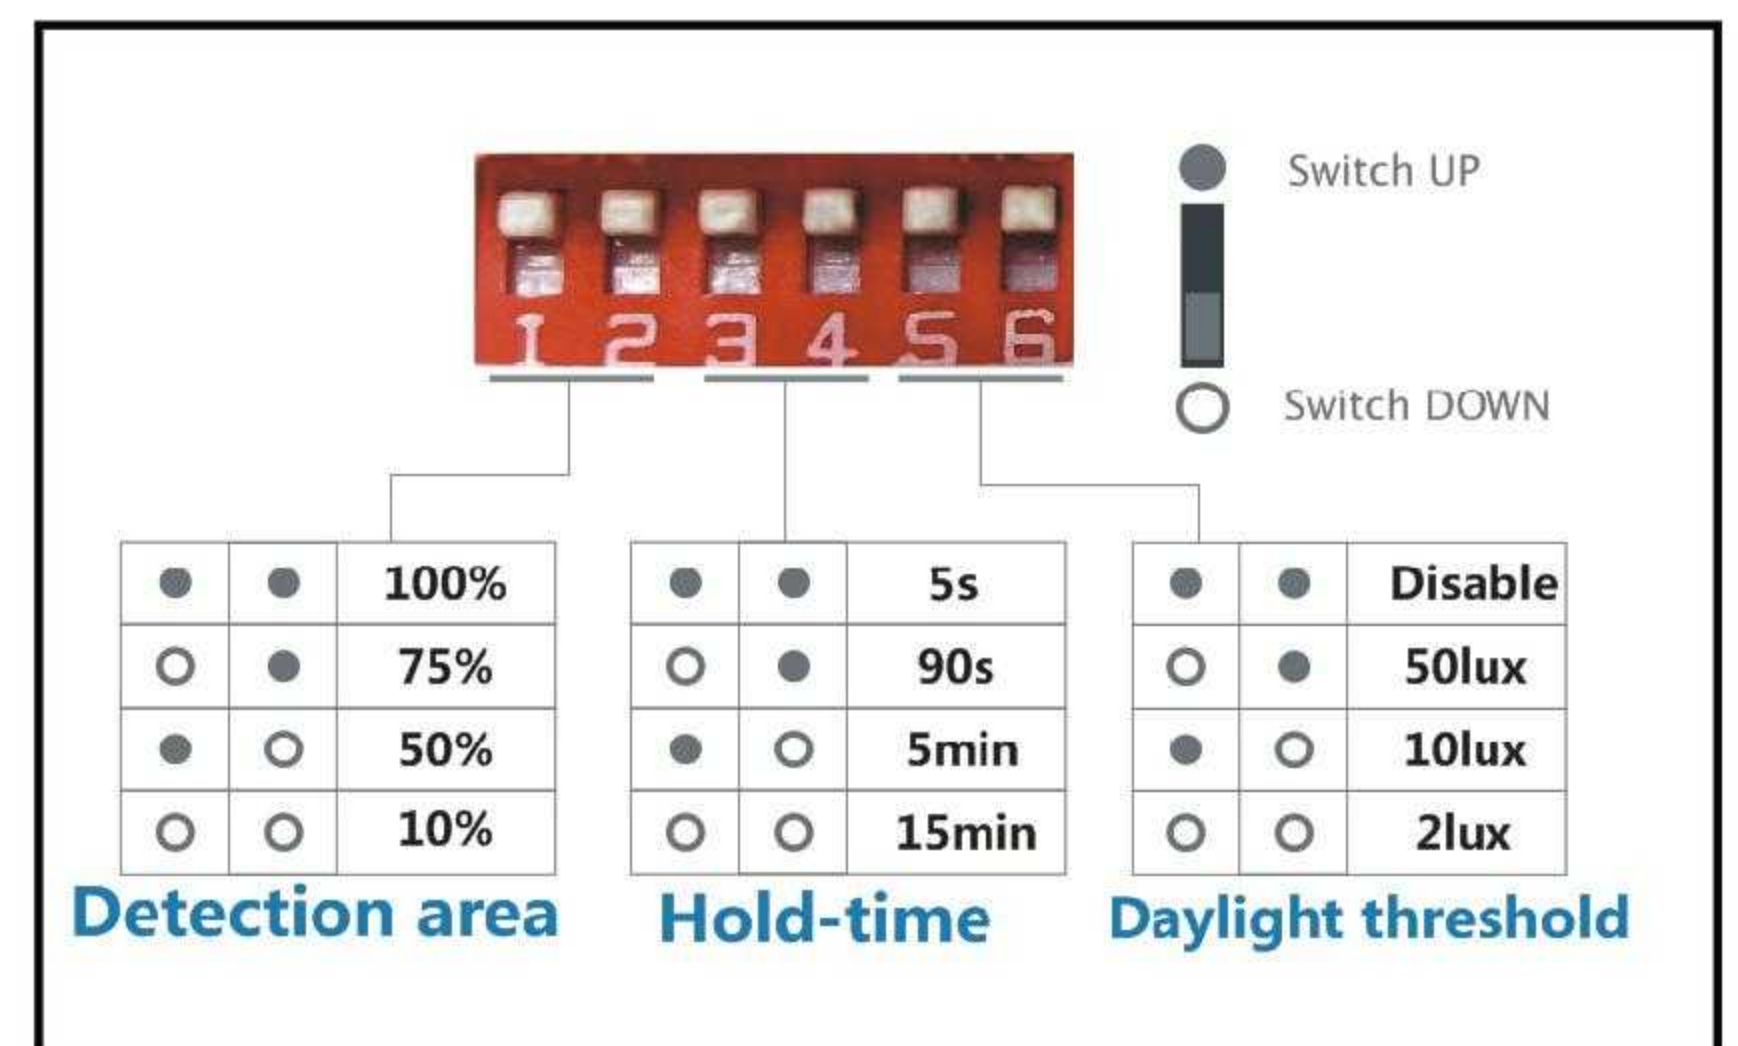

Version C

IP54 Ceiling Light

Detail analysis

· details

Easy installation

Step1

Step2

Step3