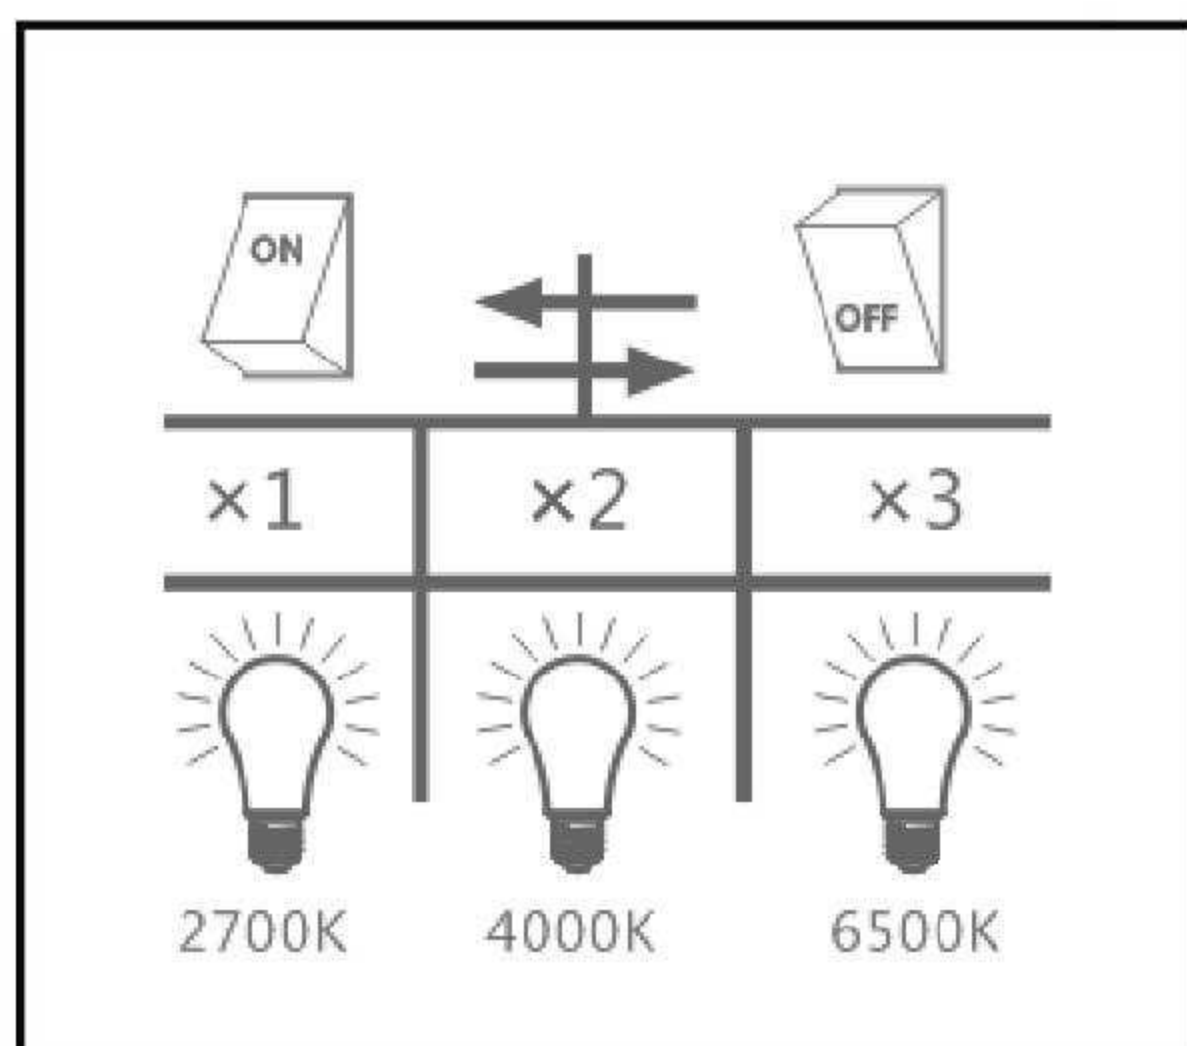

Three versions available

3-step CCT change

Version A