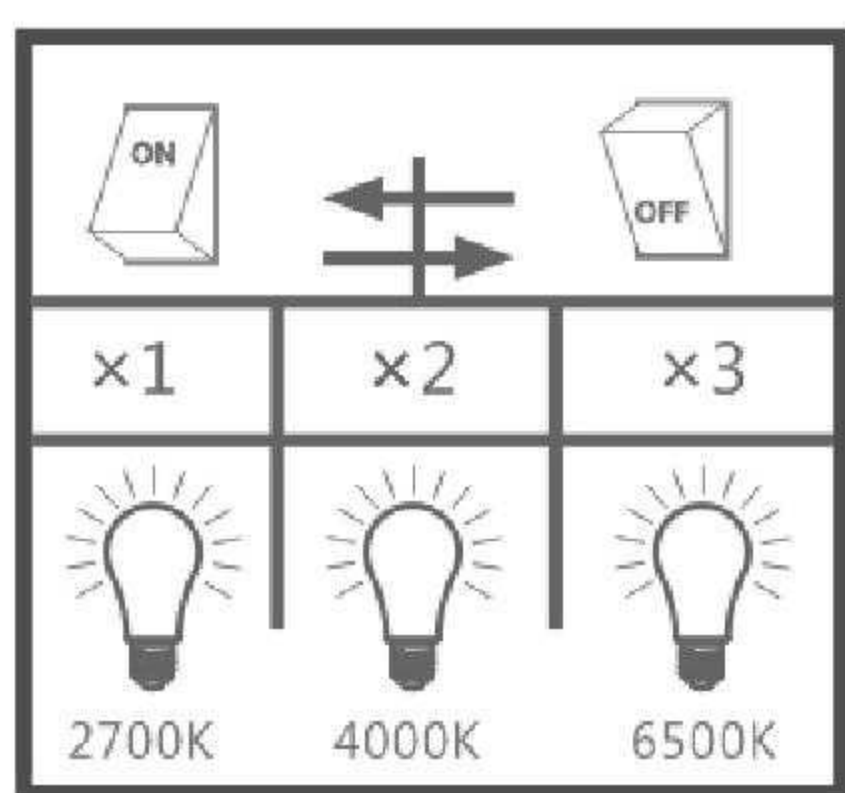

CCT CONTROL

· Install the backplane