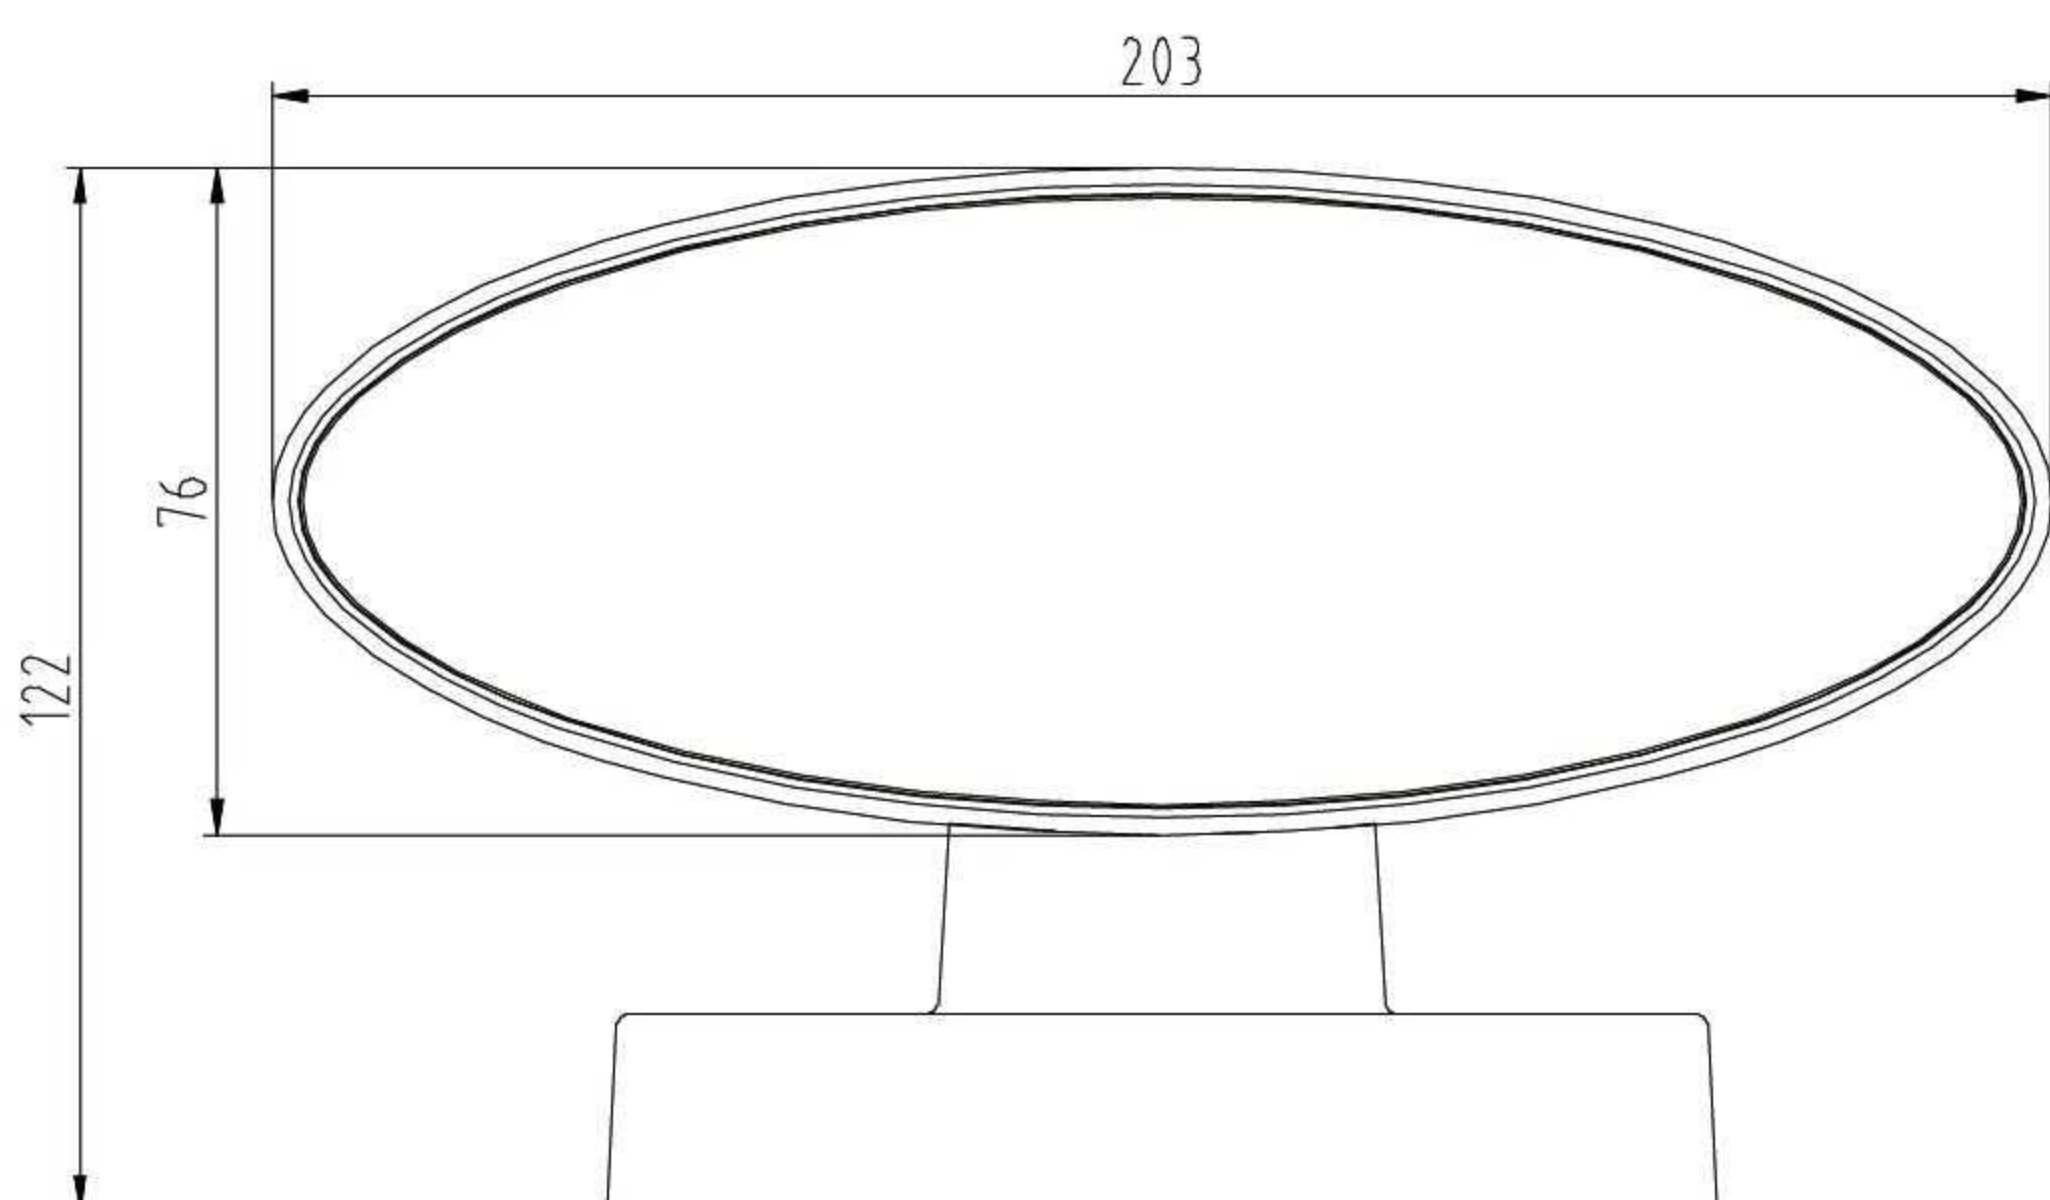

Model	Voltage	Watt	Luminous Flux	Type	Size (mm)	Material
WL-S04	100V-240V	20W	1200lm	WIFI/BLE	203x76x211	Aluminum+PC