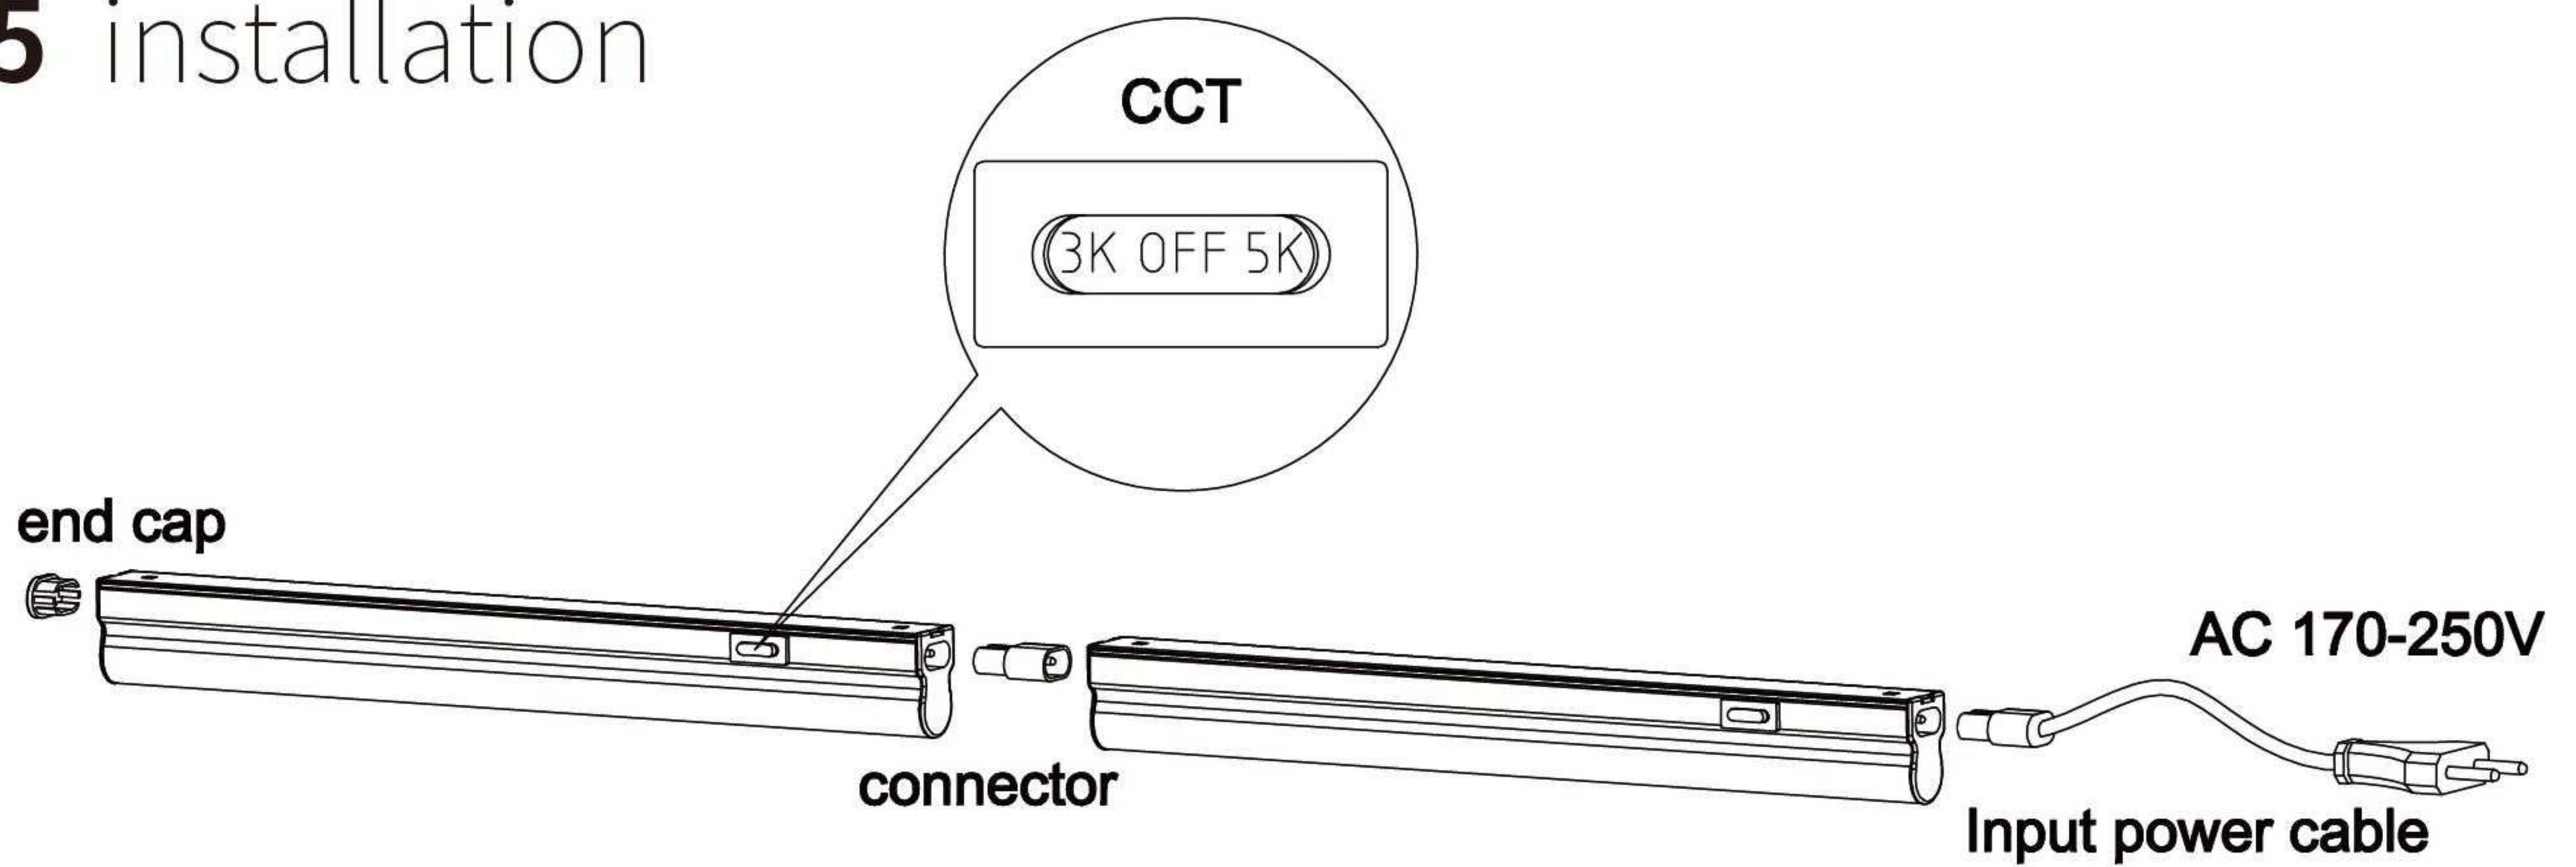

T5 Fixture Lamp

T5 installation

T5 spare part list

Spare part picture

Description

a:Connector(1PCS)

b:Brackets(2PCS)

c:One metre PVC input power cable[(one end with EU plug,another end with female connector)](1PCS)

d:25cm PVC cable connetor[(one end with male connector, another end with female connector)](1PCS)

e:Outlet end cap(1PCS)

f:Screws(2PCS)