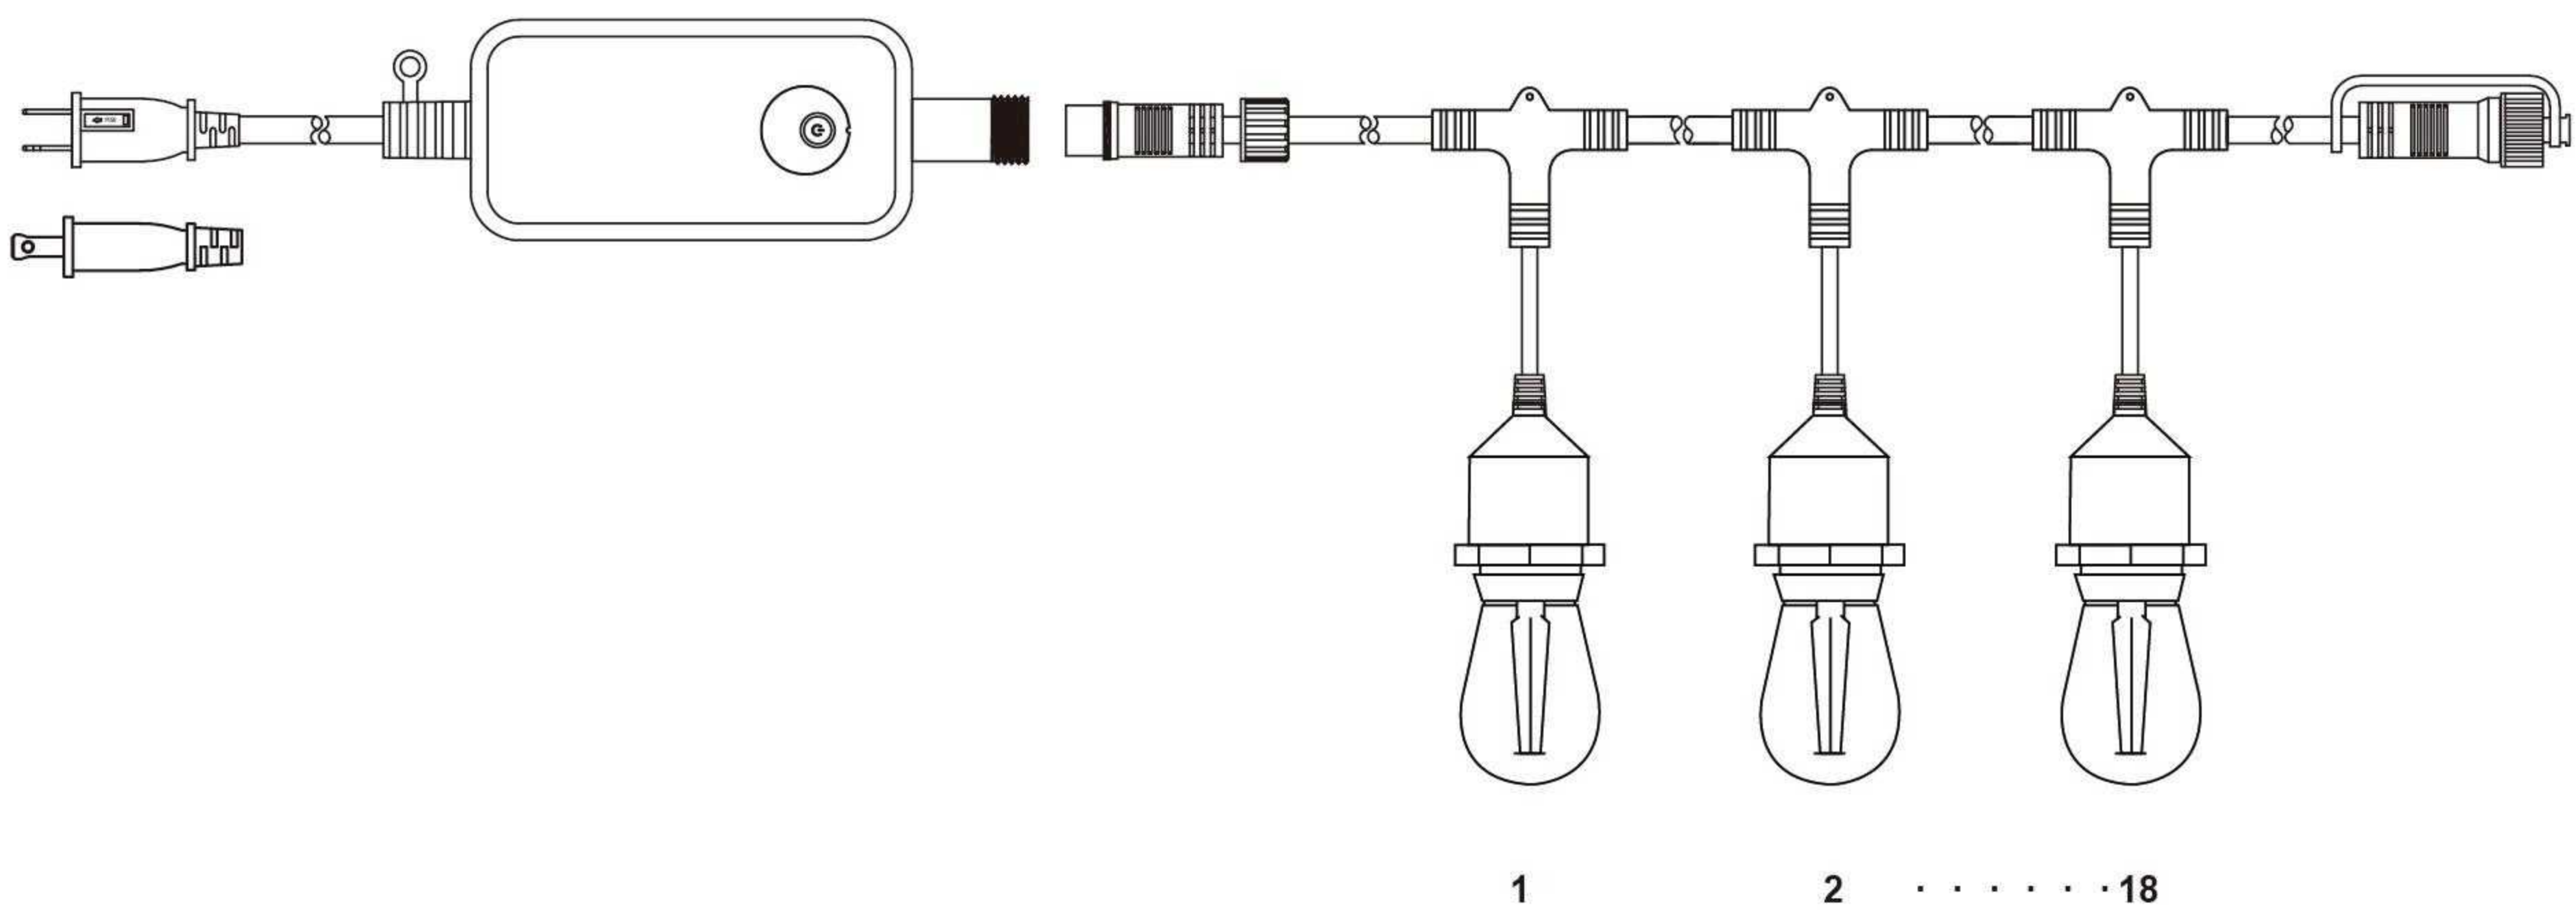

Voltage	Input 100-240V, 50/60Hz Output 12V DC
Adapter	12W 24W 36W 48W (option)
IP Rating	IP65
Bulb	0.5W
Light color	2700K
Cable	H05W-F 2X0.75mm²/2X1.0mm² H05RN-F 2X0.75mm²/2X1.0mm² 21996 2/C