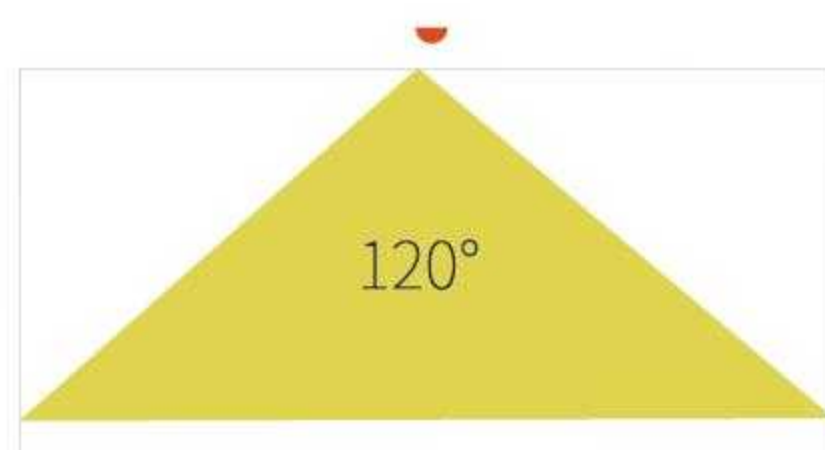

SMART Lawn Lamp

Circular Wall Lamp

Half cover

- Beam Angle:120°
- CRI>80
- CORLOR:RGB
- AVAILABLE>30000h
- Body Color: Black/Grey/White