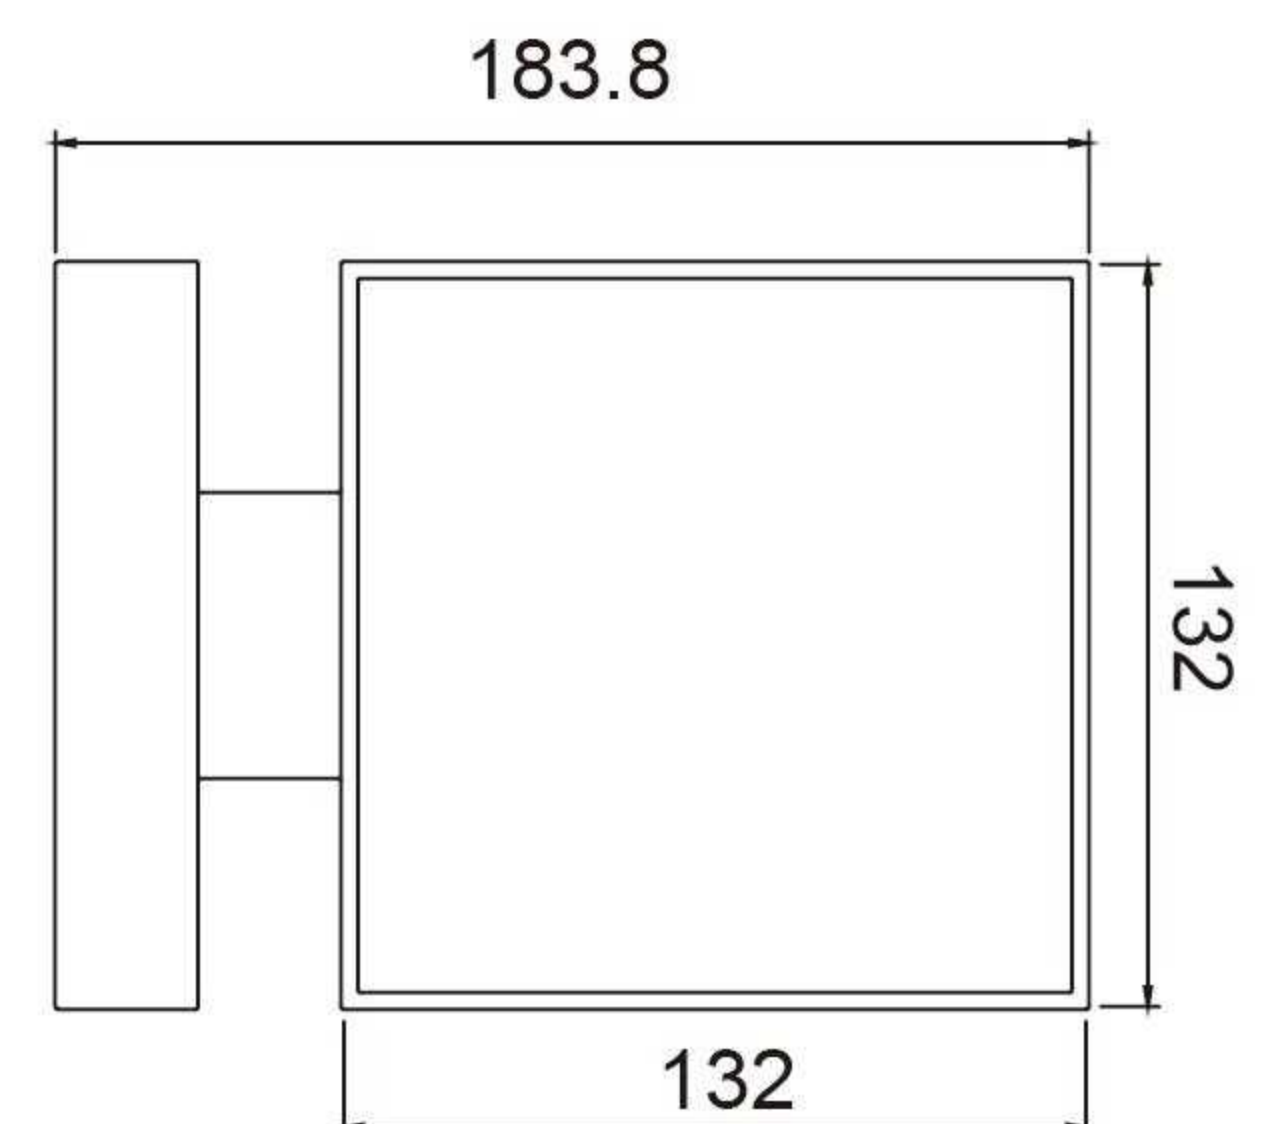

Model	Voltage	Watt	Luminous Flux	Type	Size (mm)	Material
WL-S03	100V-240V	20W	1200lm	WIFI/BLE	127x127x305	Aluminum+PC