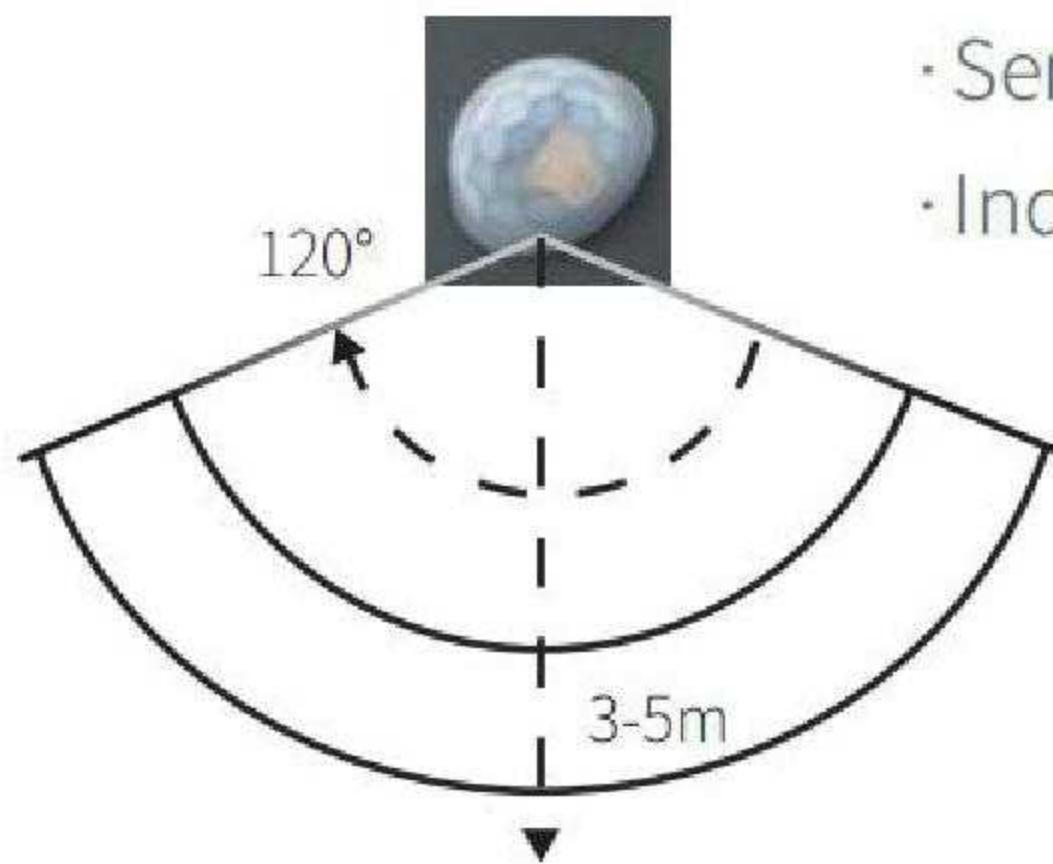

- Sensing distance: 3-5m
- Induction angle: 120°