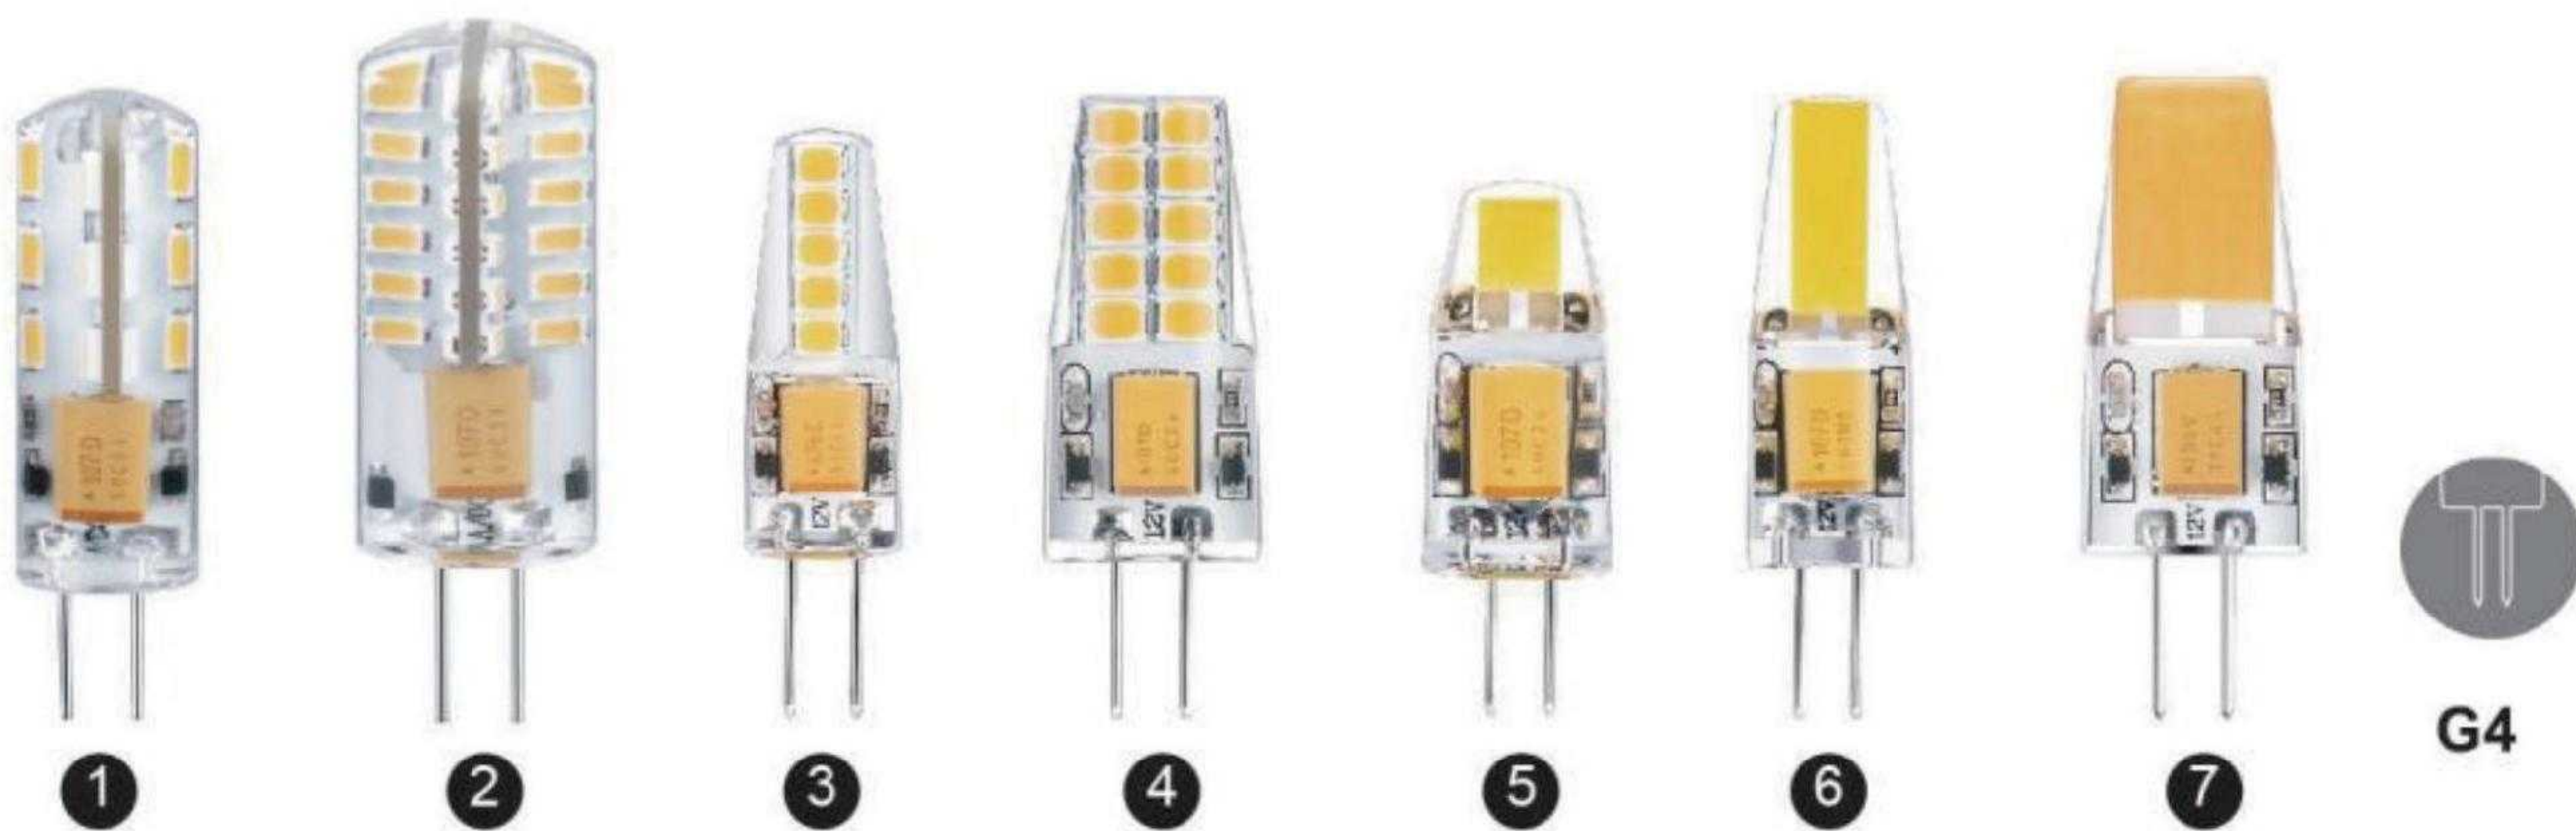

Item No.	Watt	Lumen	PF(AC)	Base	CRI	Voltage	Size	
1	G4-S-001	1.2W	100lm	0.7	G4	Ra > 80	AC/DC12V	10x36mm
2	G4-S-002	1.8W	150lm	0.7	G4	Ra > 80	AC/DC12V	13x36mm
3	G4-S-003	2W	200lm	0.7	G4	Ra > 80	AC/DC12V	10.5x37mm
4	G4-S-004	2.5W	250lm	0.7	G4	Ra > 80	AC/DC12V	12.5x37mm
5	G4-S-0705	1.2W	90lm	0.7	G4	Ra > 80	AC/DC12V	9.6x30.5mm
6	G4-S-1505	1.5W	150lm	0.7	G4	Ra > 80	AC/DC12V	9.6x37mm
7	G4-S-1508	2.5W	250lm	0.7	G4	Ra > 80	AC/DC12V	12.5x37.5mm