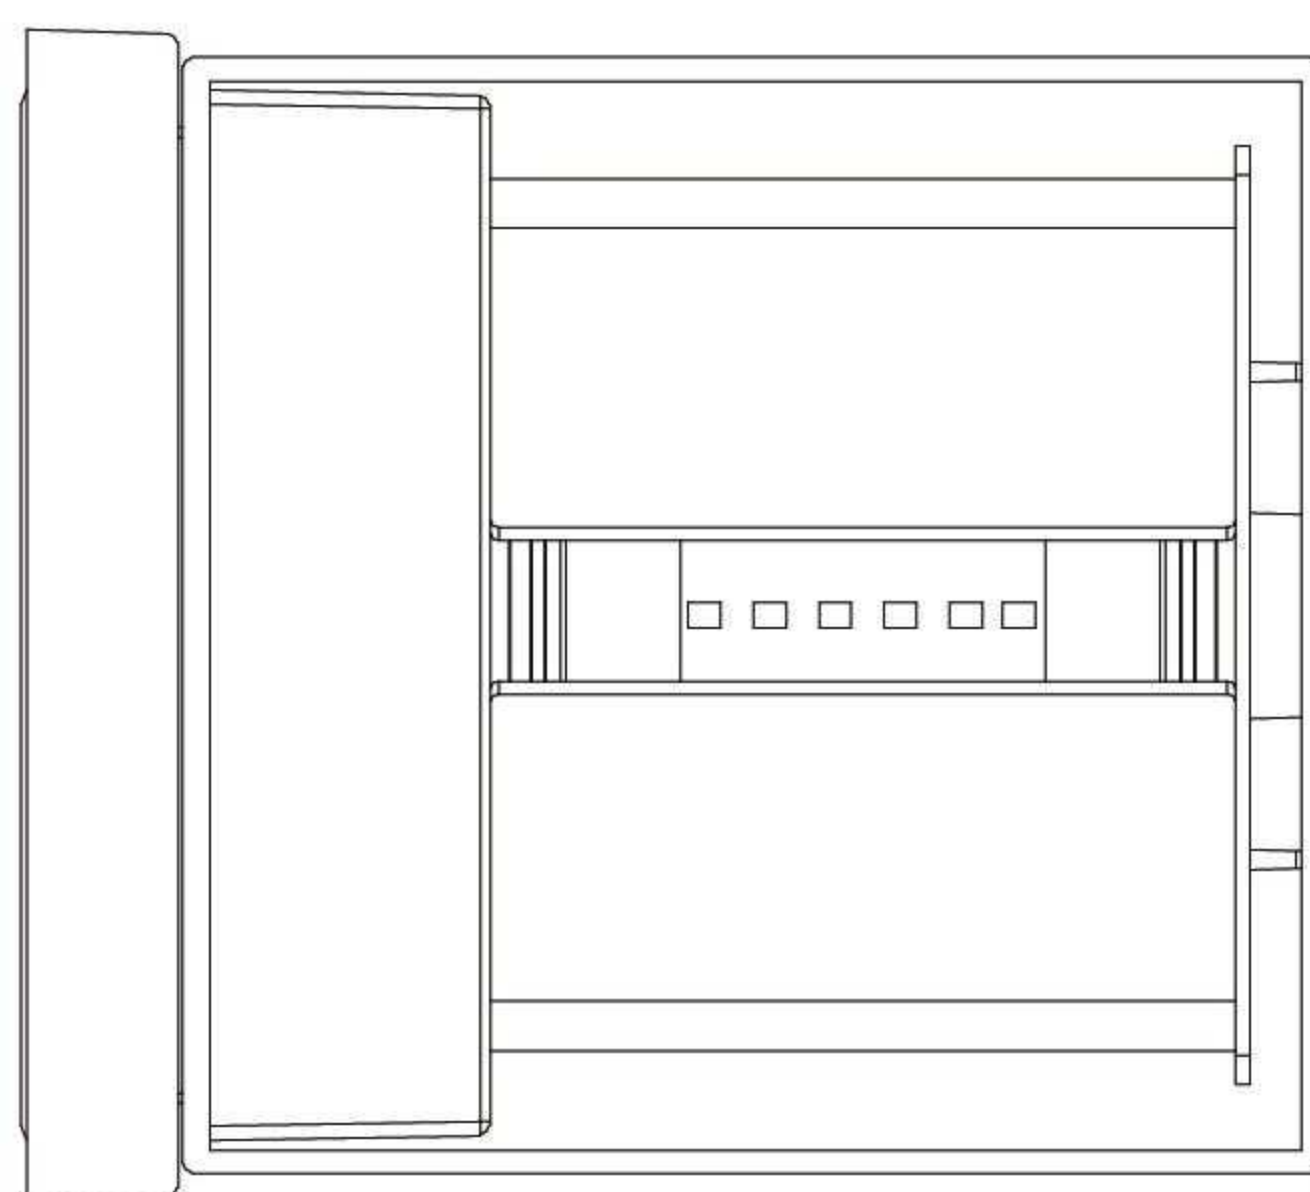

Model	Voltage	Watt	Luminous Flux	Type	Size (mm)	Material
WL-S06	100V-240V	20W	1800lm	WIFI/BLE	125x125x140	Aluminum+PC