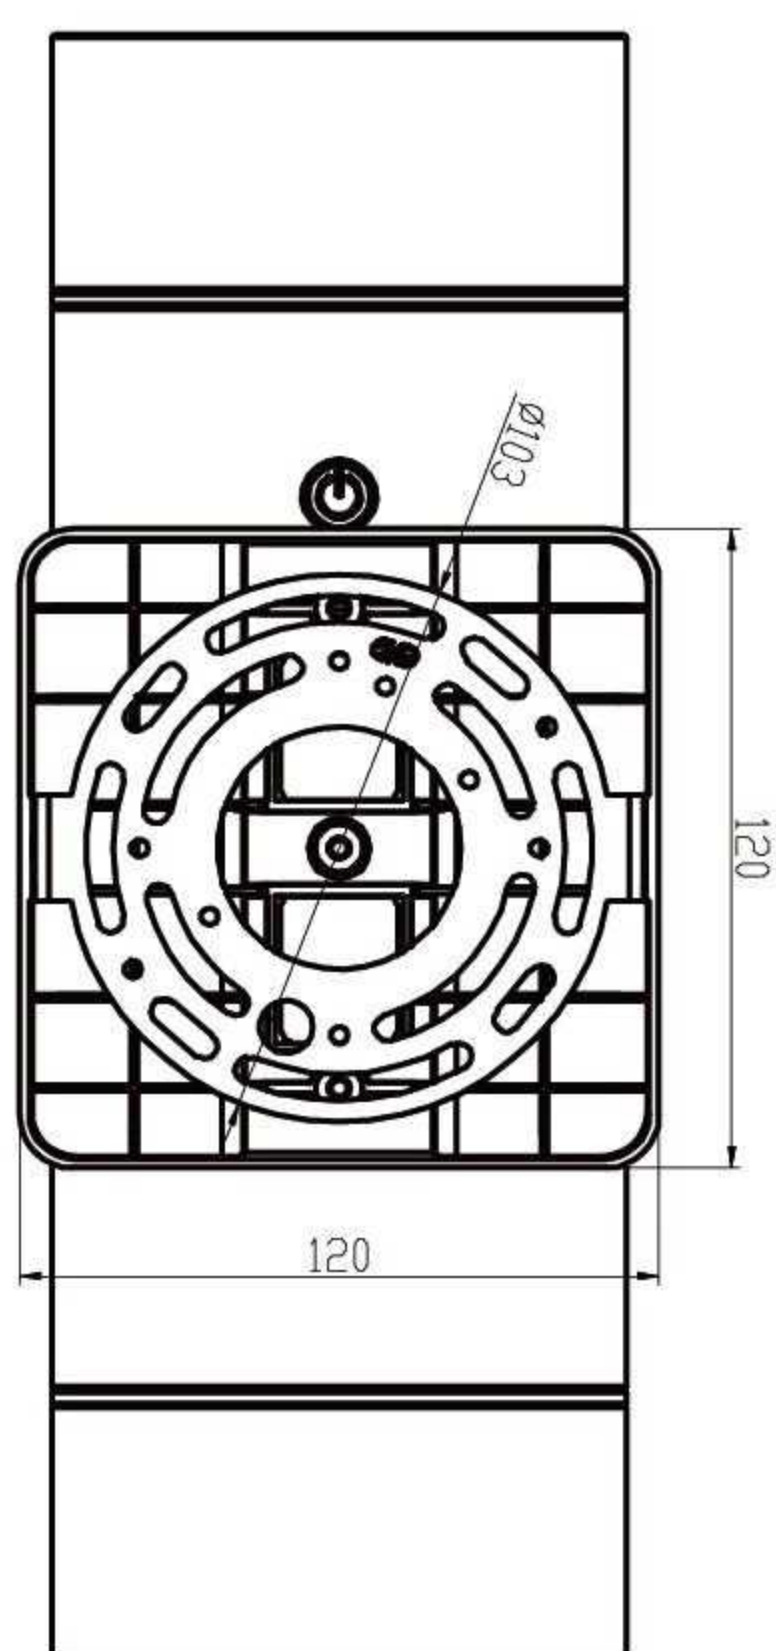

Model	Voltage	Watt	Luminous Flux	Type	Size (mm)	Material
WL-S01	100V-240V	20W	600lm	WIFI/BLE	φ108x308	Aluminum+PC