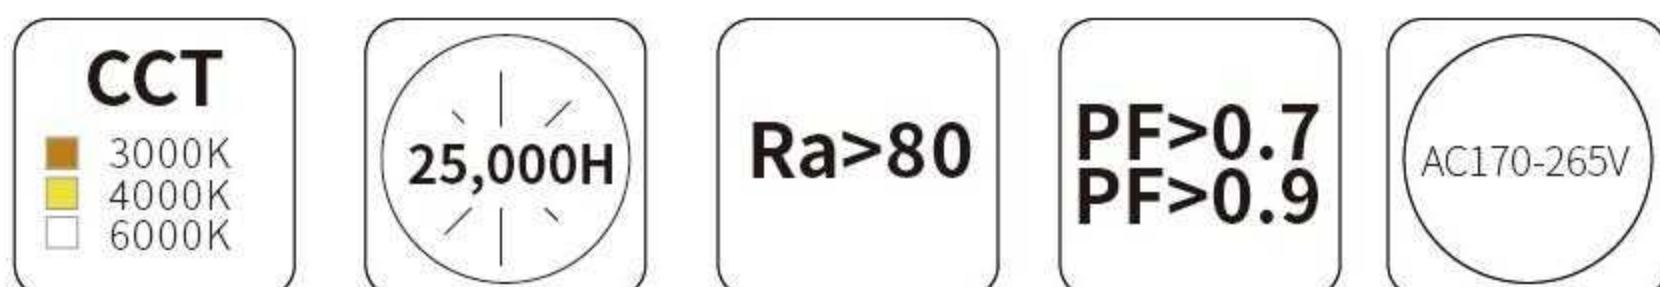

T5 Fixture Lamp

T5 Fixture Lamp

Code	Watt	Luminous Flux	Beam Angle	Size (mm)	IP	Material
SY-T5-03 4W CCT	4W	400LM		Φ313*28*36		
SY-T5-06 8W CCT	8W	800LM		Φ573*28*36		
SY-T5-09 12W CCT	12W	1200LM	120°	Φ873*28*36	/	PC
SY-T5-12 16W CCT	16W	1700LM		Φ1173*28*36