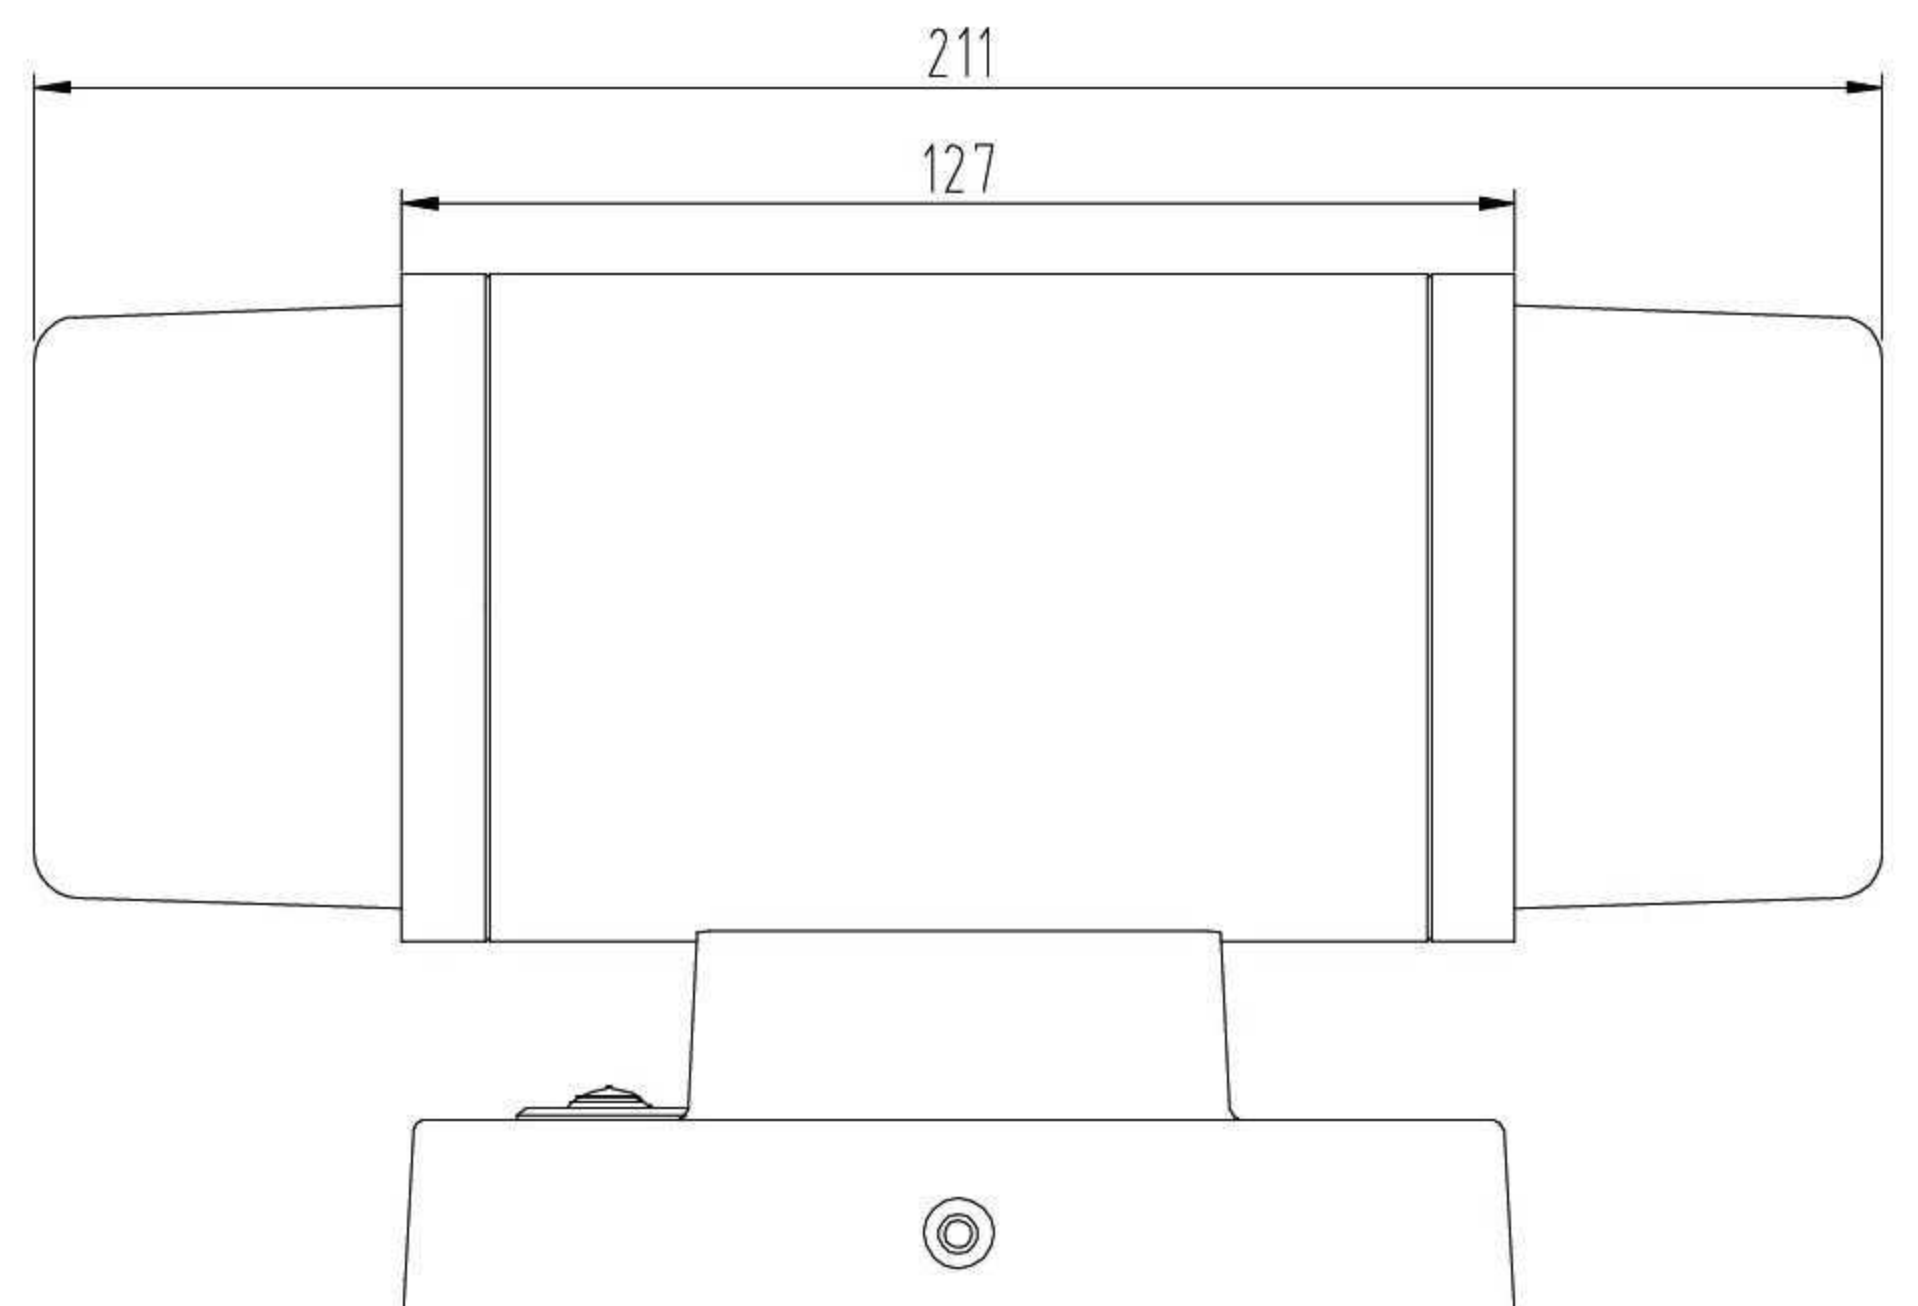

Model	Voltage	Watt	Luminous Flux	Type	Size (mm)	Material
WL-S04	100V-240V	20W	1200lm	WIFI/BLE	203x76x211	Aluminum+PC