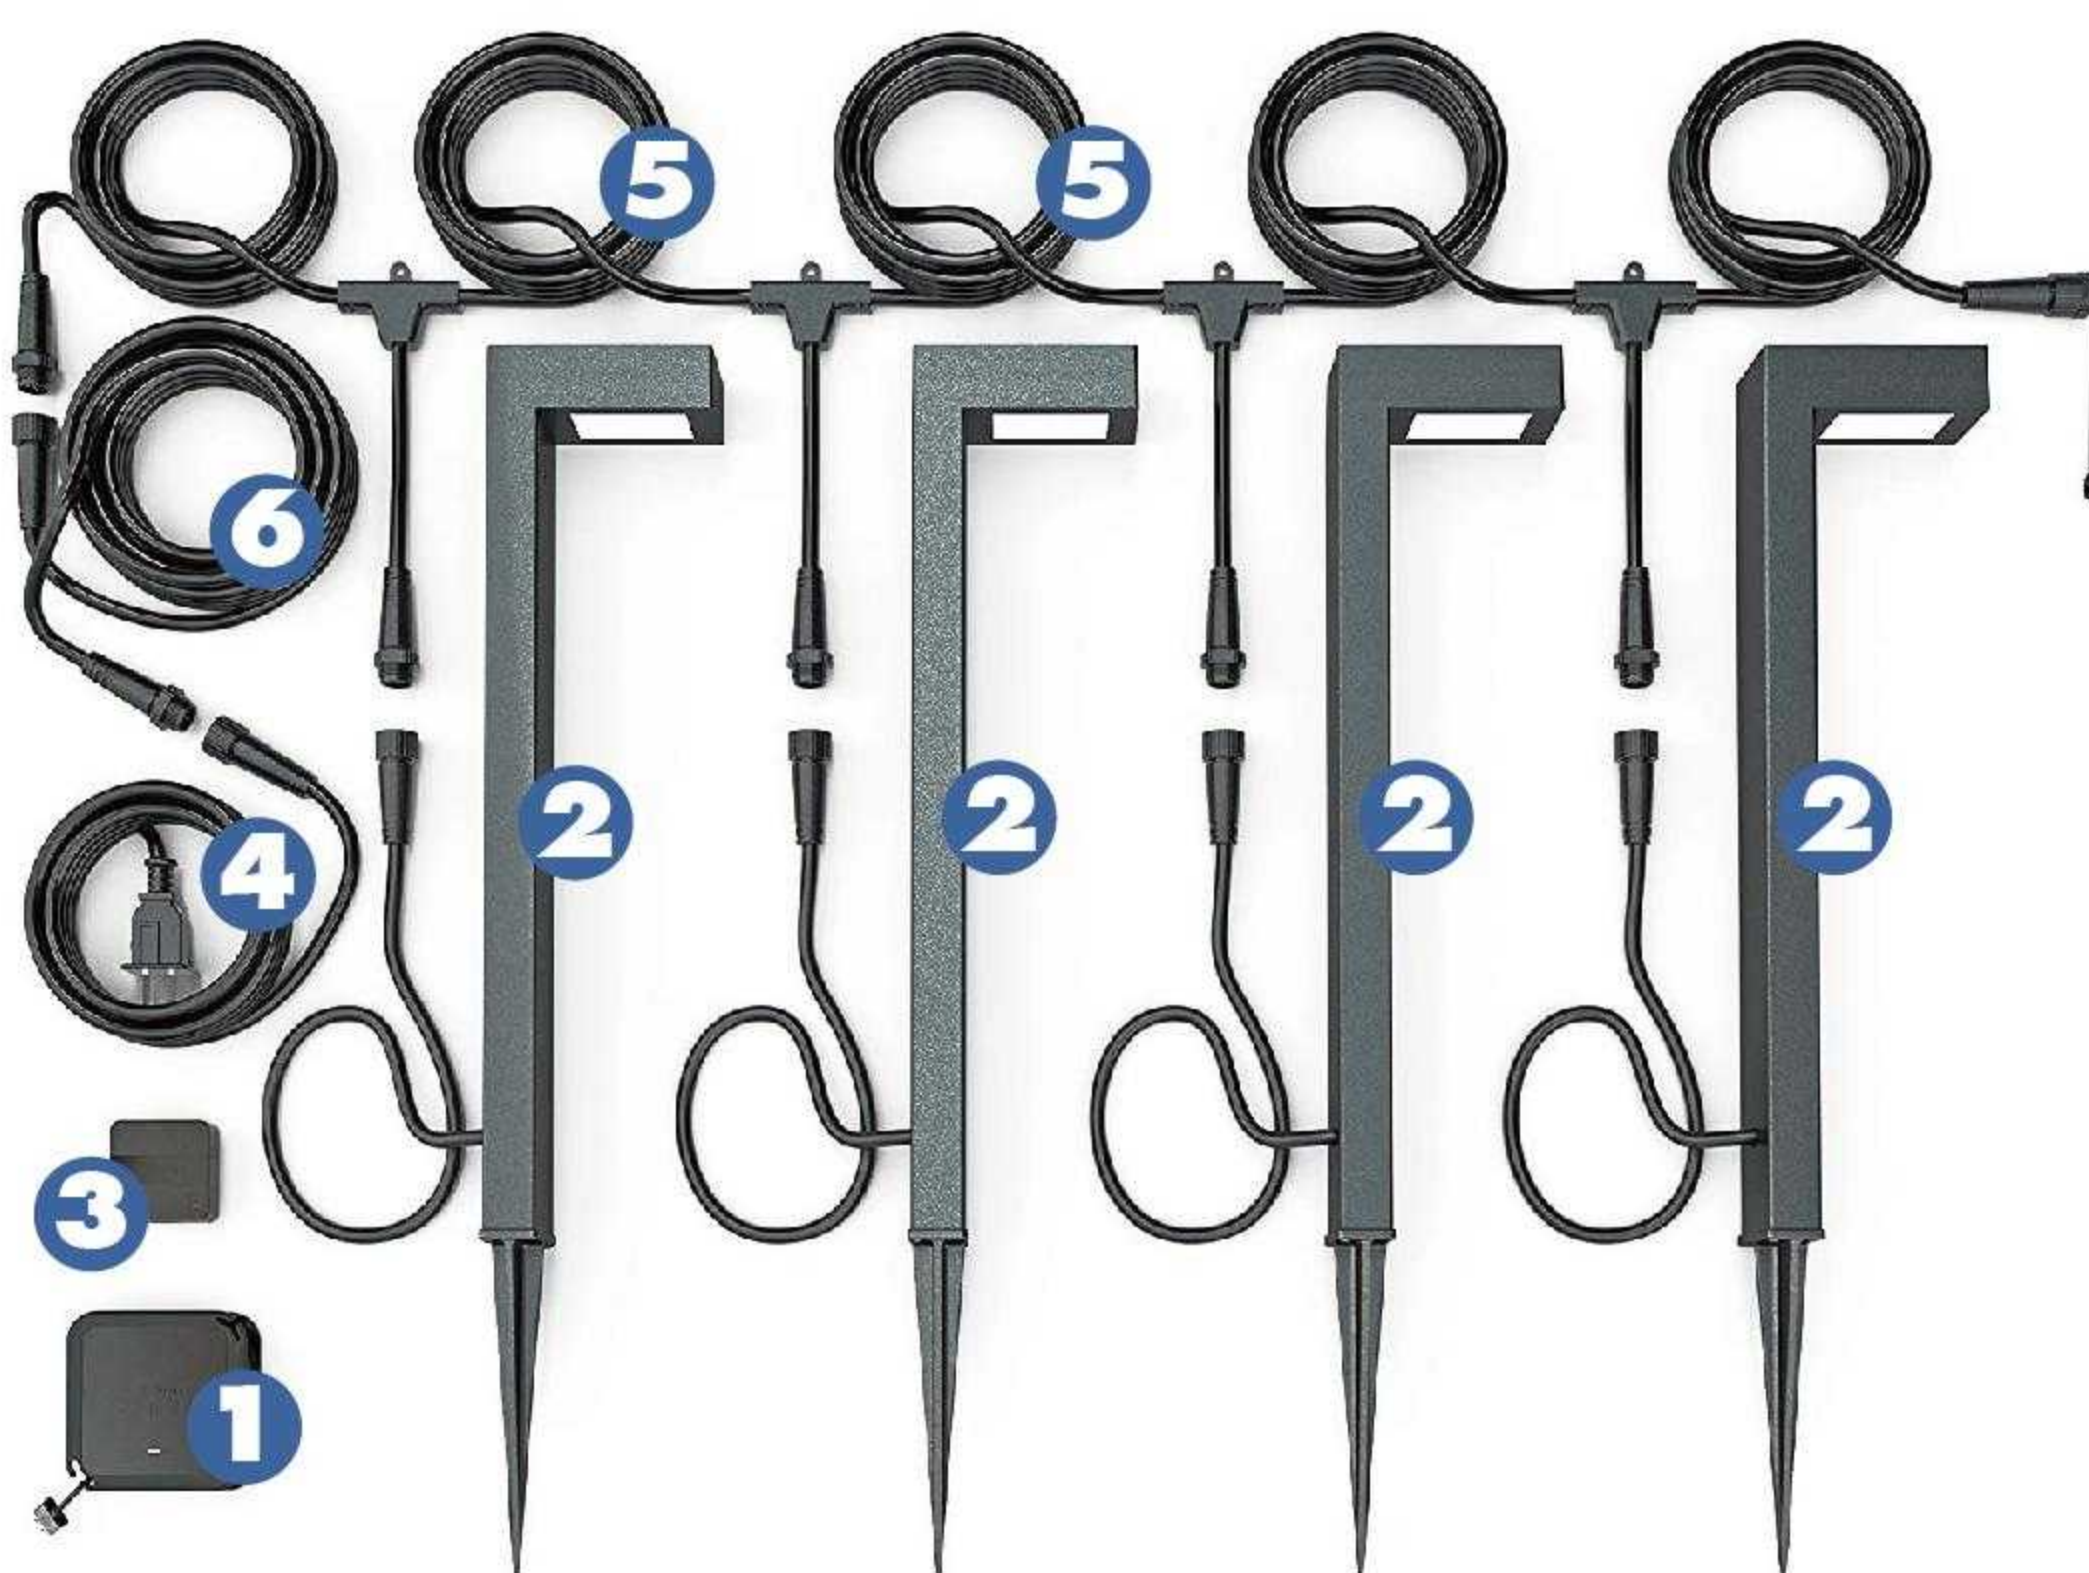

- 1** Bridge
- 2** Spot Lights
- 3** USB Wall Charger
- 4** 11.5 ft.Power Cable
- 5** Spot Lighting Cable
- 6** 16.4 ft.Extension Cable

SMART Lawn Lamp

Basic lawn lamp

2.4GHz Wi-Fi +Bluetooth /Bluetooth SIGmesh