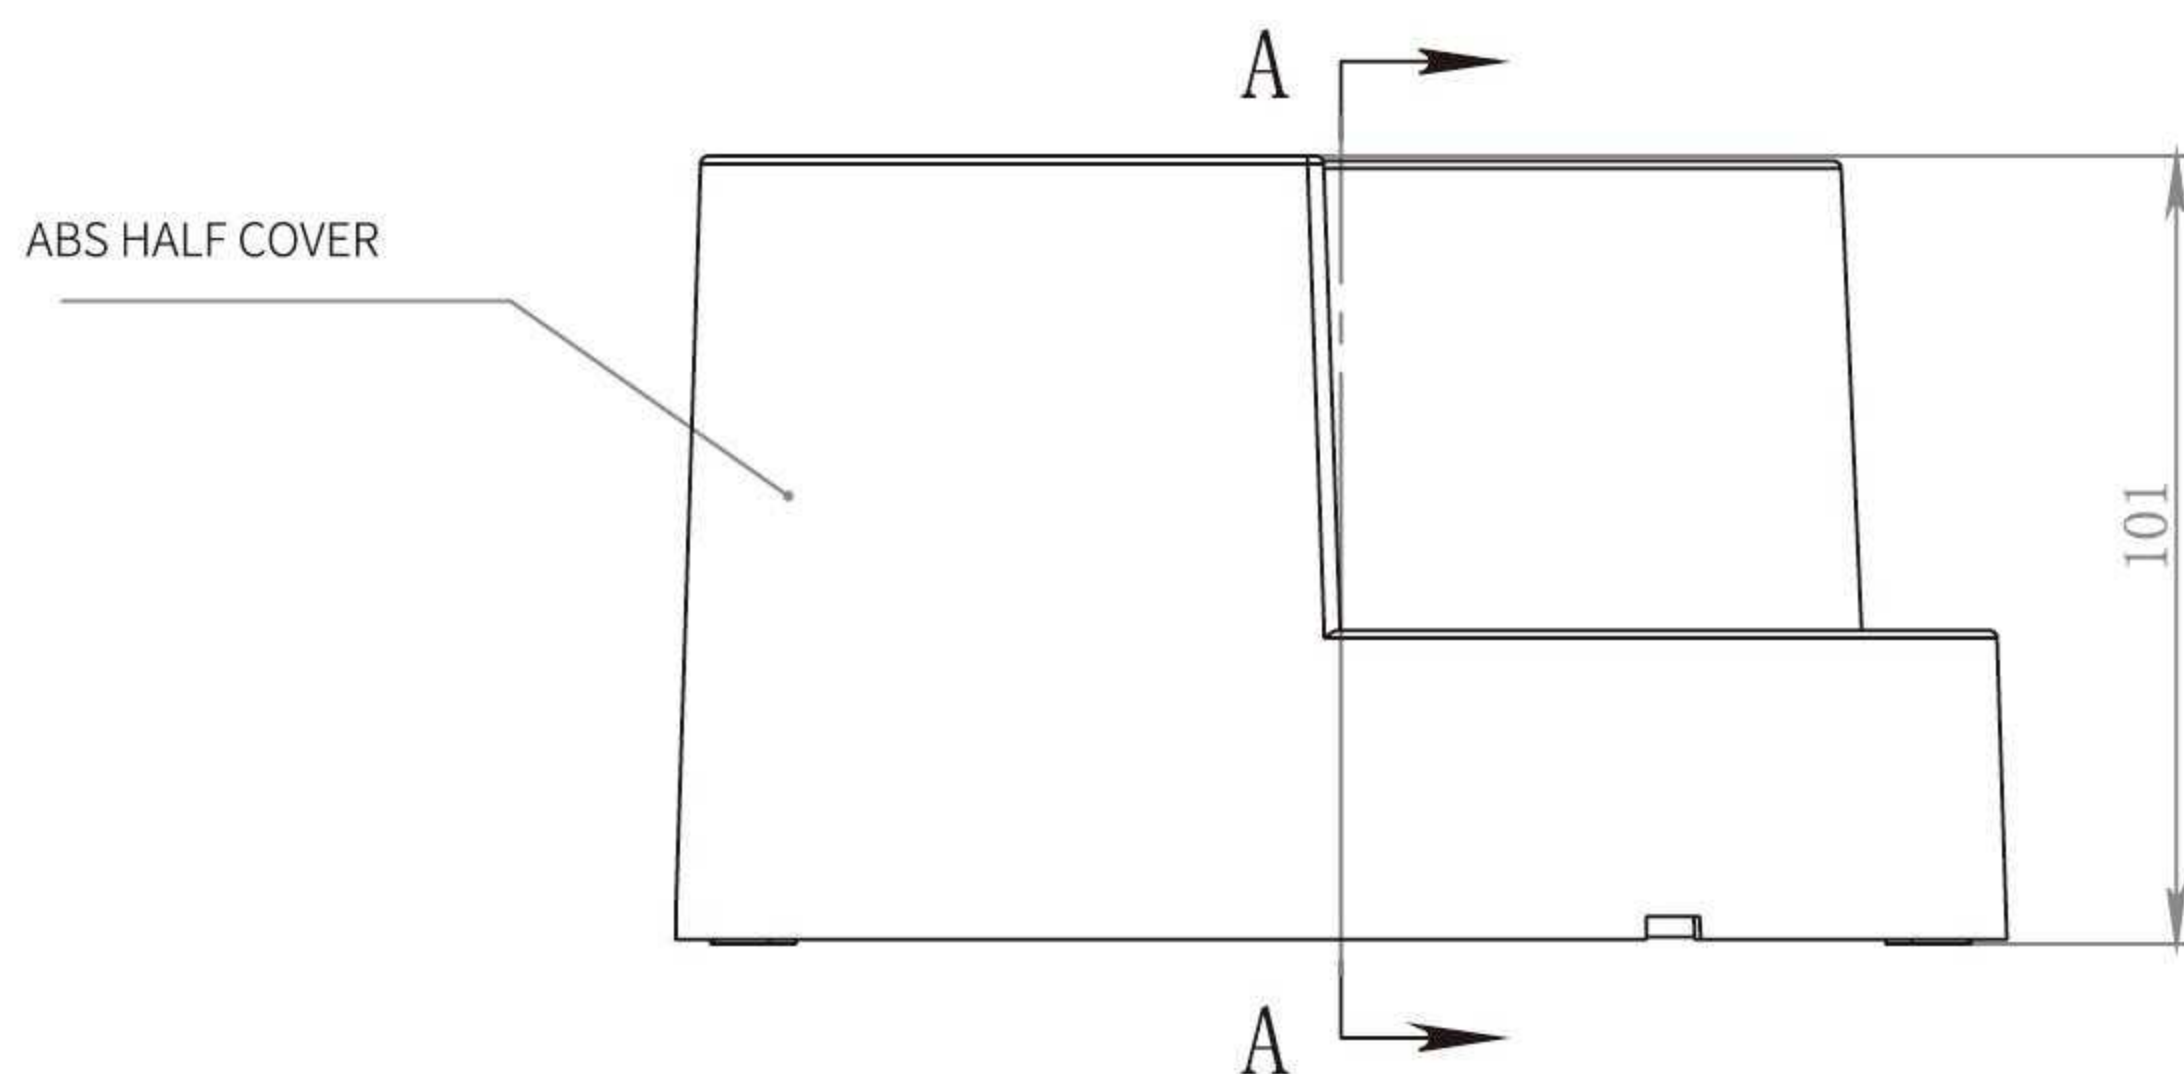

SMART Lawn Lamp

Circular Wall Lamp

Half cover

- Beam Angle:120°
- CRI>80
- CORLOR:RGB
- AVAILABLE>30000h
- Body Color: Black/Grey/White

Model	Voltage	Watt	Luminous Flux	Type	Size (mm)	Material
60313	220-240V/100-240V	10W	900lm	WIFI/BLE	φ 170x101	PC