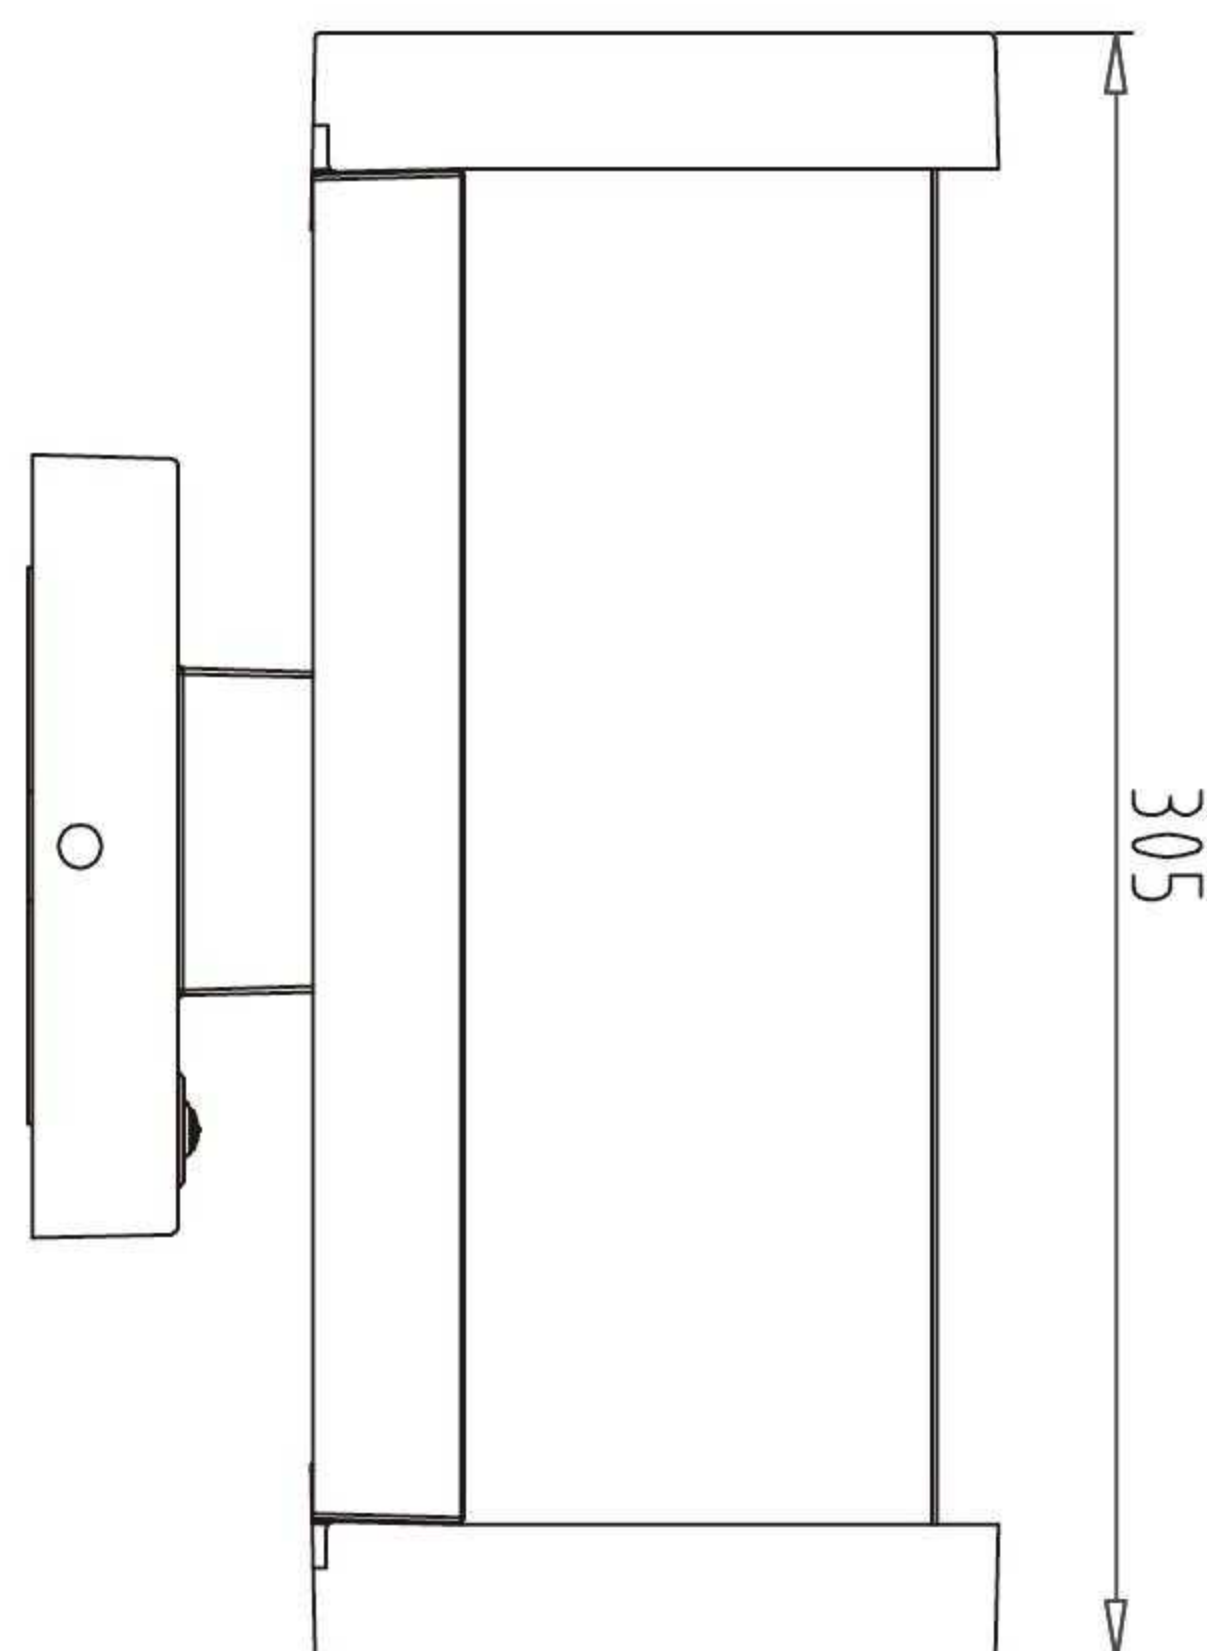

Model	Voltage	Watt	Luminous Flux	Type	Size (mm)	Material
WL-S02	100V-240V	20W	1200lm	WIFI/BLE	127x127x305	Aluminum+PC