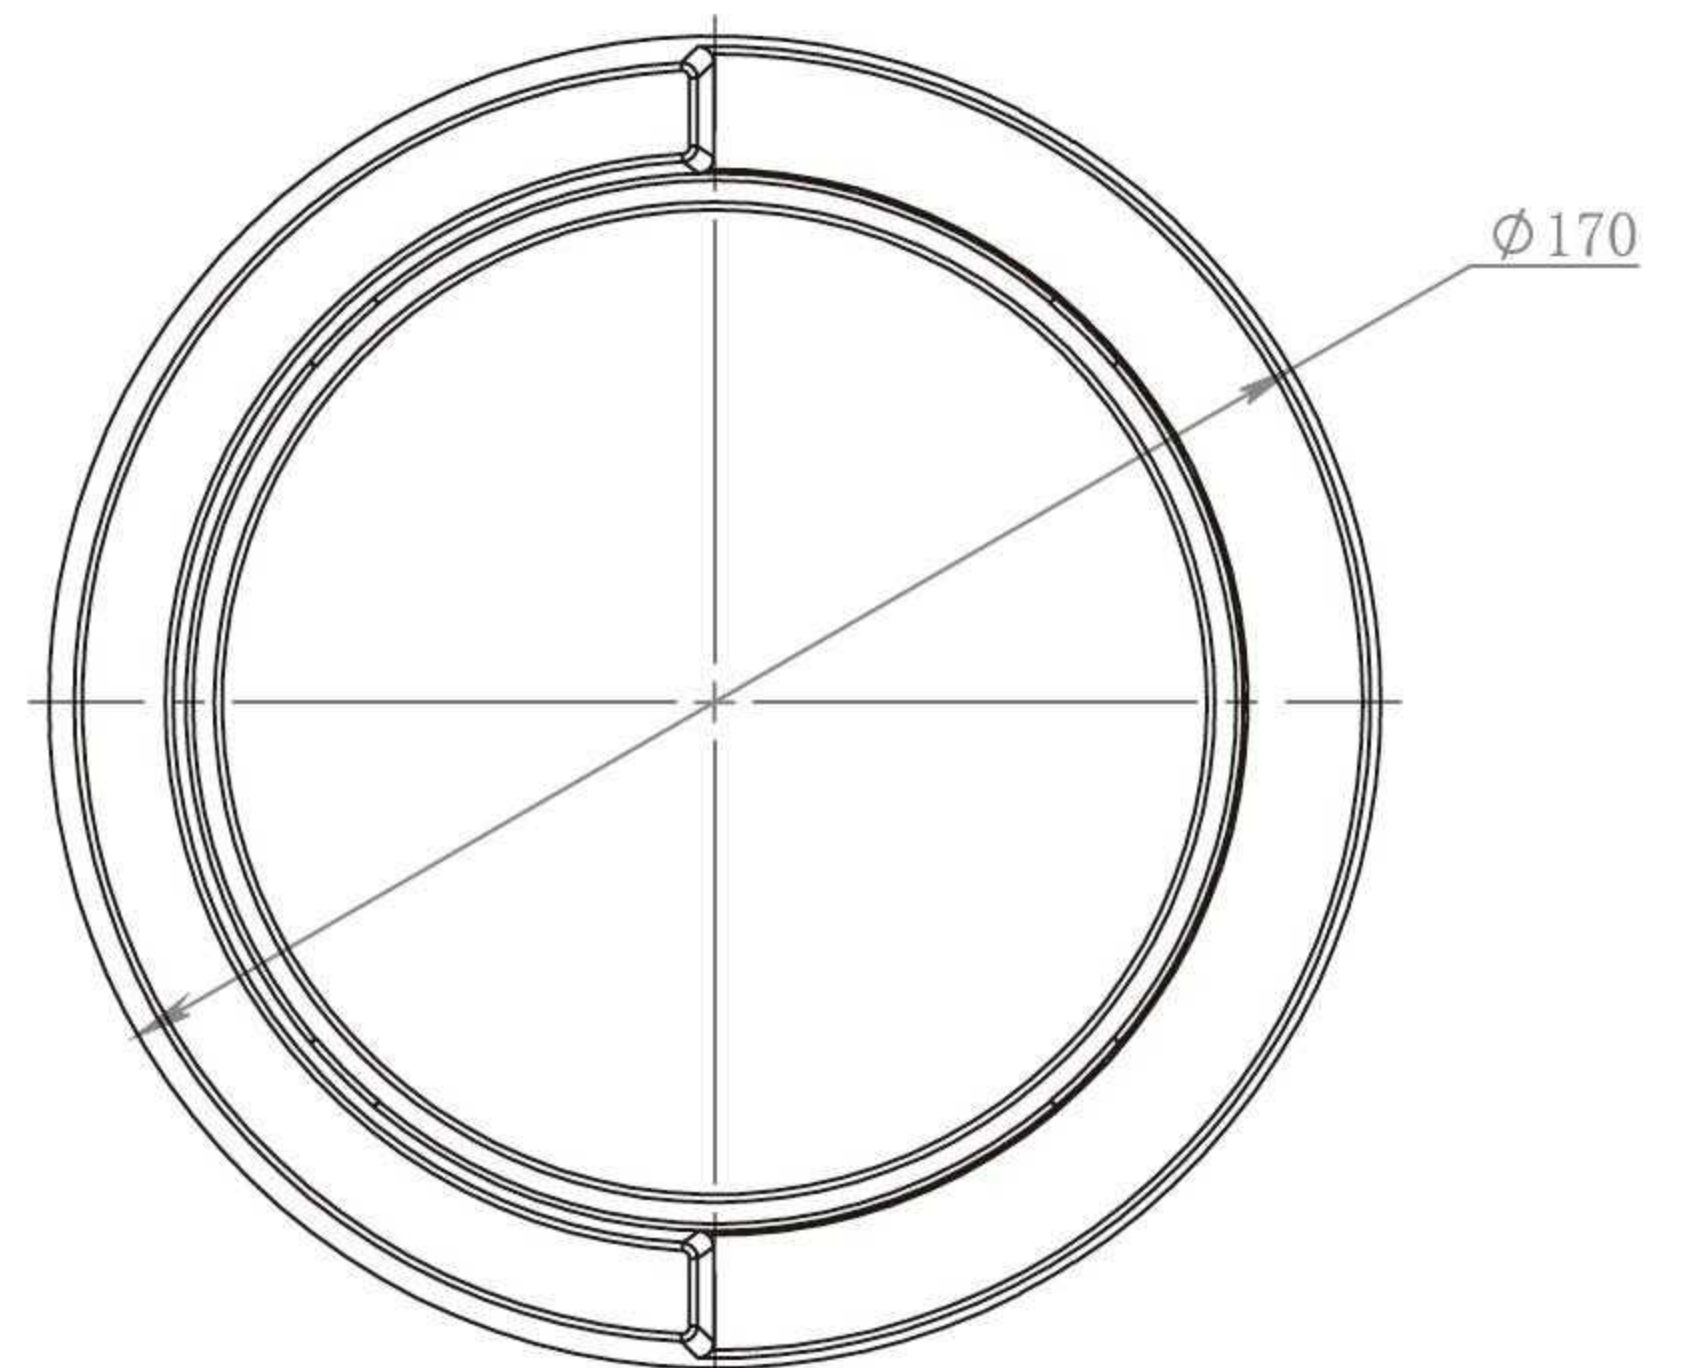

SMART Lawn Lamp

Circular Wall Lamp

Half cover

- Beam Angle:120°
- CRI>80
- CORLOR:RGB
- AVAILABLE>30000h
- Body Color: Black/Grey/White

Model	Voltage	Watt	Luminous Flux	Type	Size (mm)	Material
60313	220-240V/100-240V	10W	900lm	WIFI/BLE	φ 170x101	PC