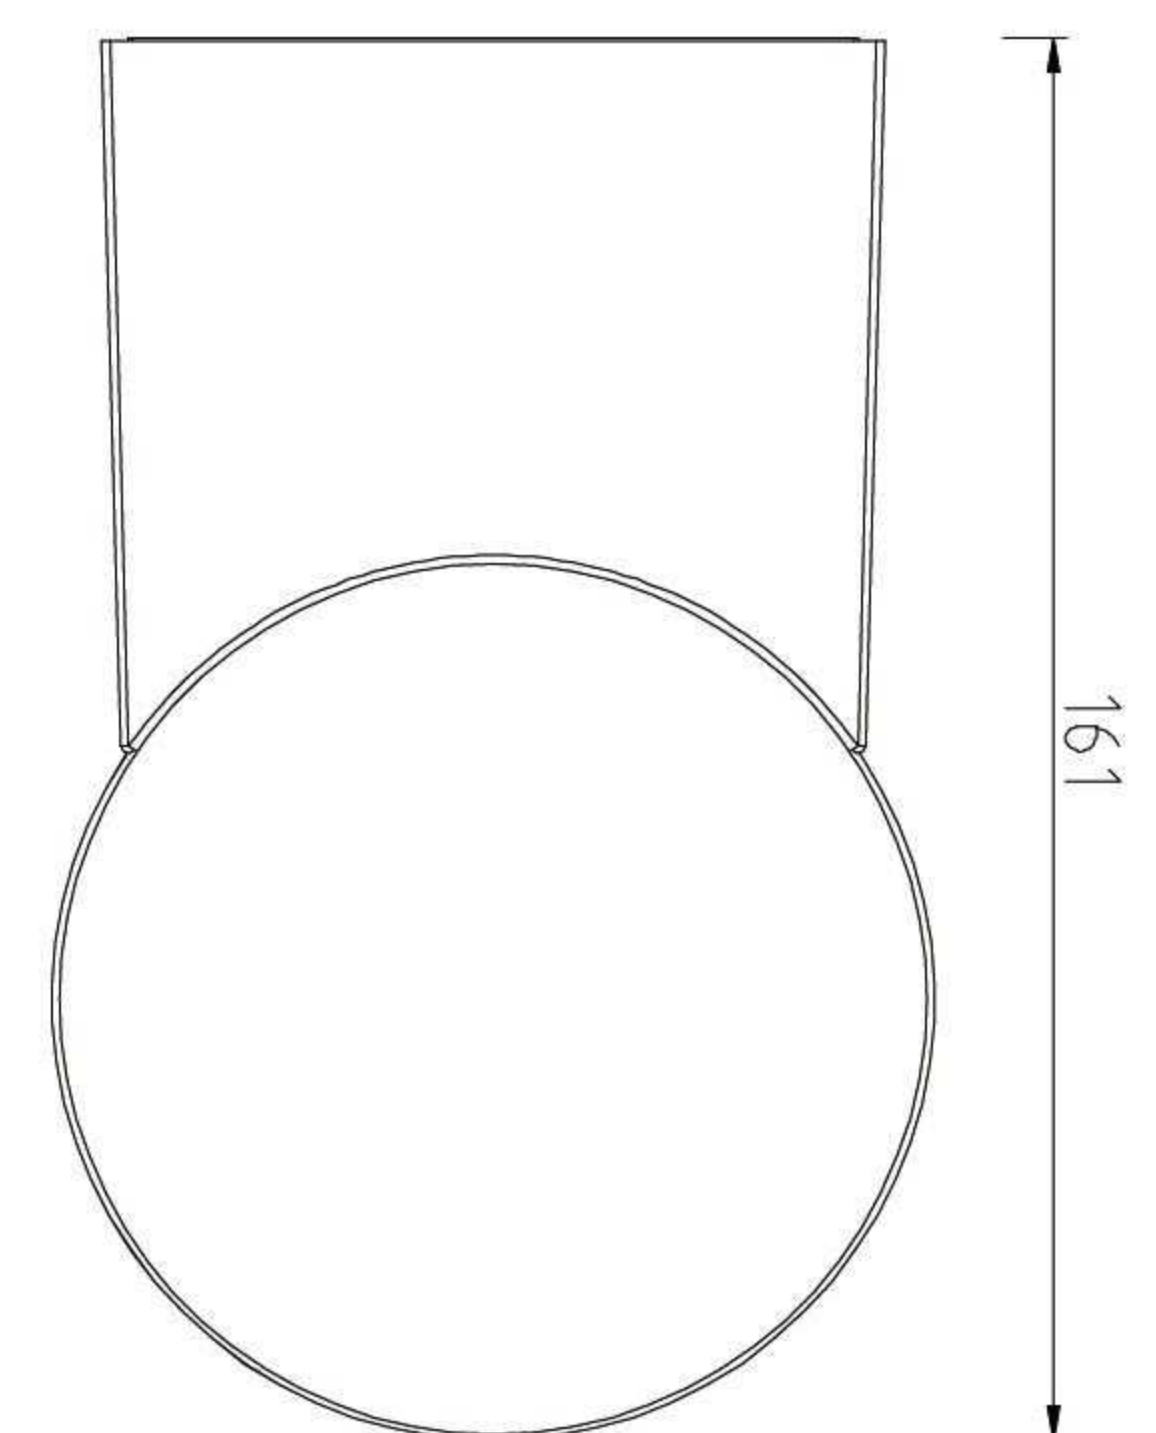

Model	Voltage	Watt	Luminous Flux	Type	Size (mm)	Material
WL-S07	100V-240V	10W	800lm	WIFI/BLE	φ102x161x190	Aluminum+PC