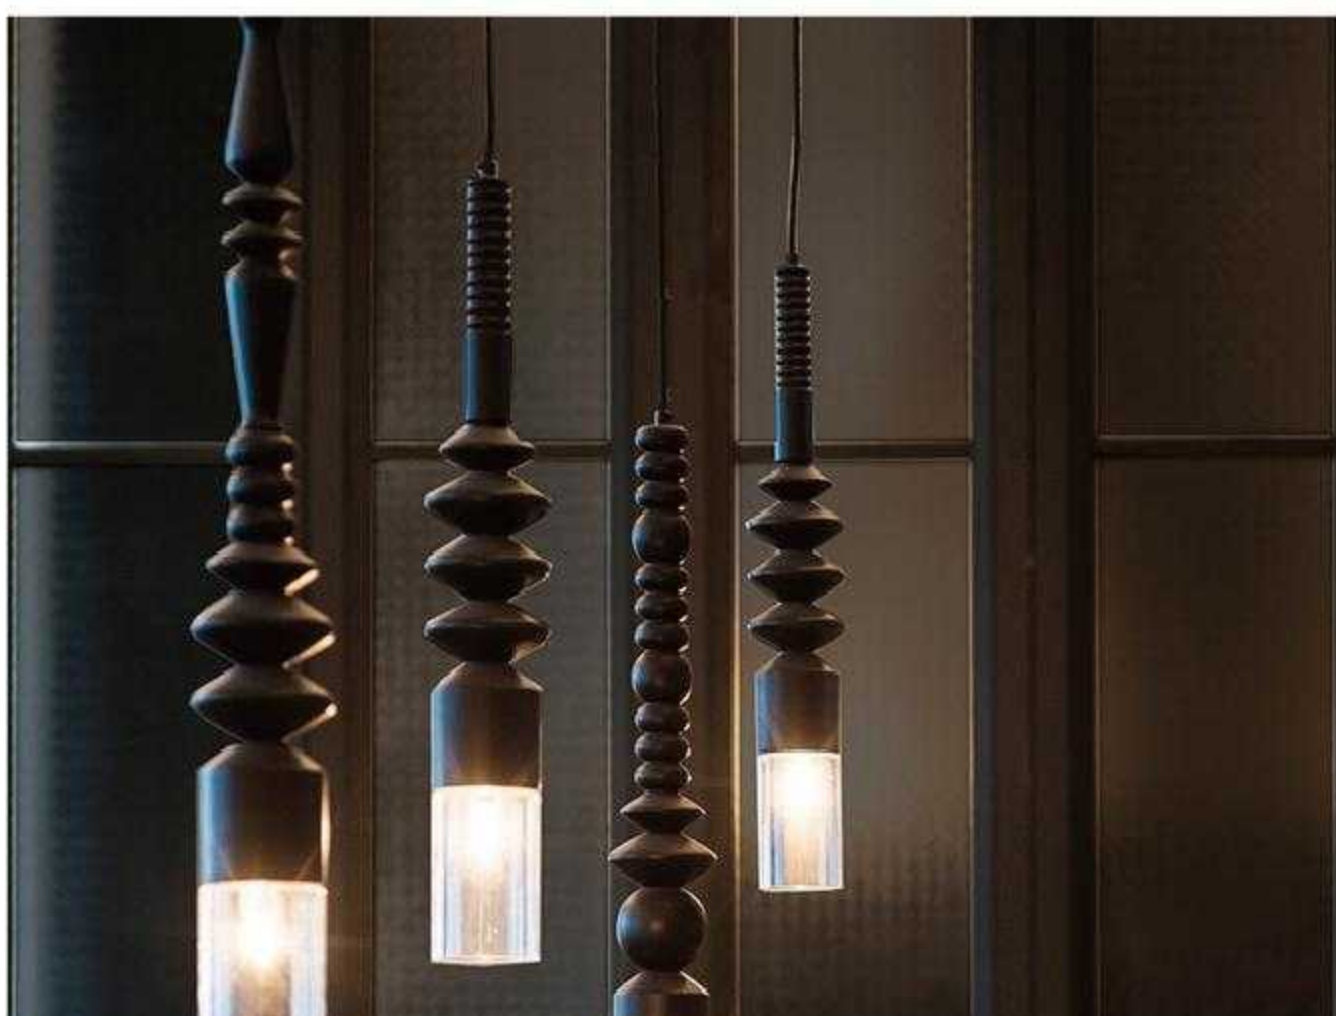

LED Classic Bulb

5 Years Warranty

Plastic+Alu.

140lm/w

- DIMMABLE
- **Ra > 80**
  Ra > 90
- **80~150**
  LM/W
- **PF>0.5**
  PF>0.7
  PF>0.9
- **Voltage**
  AC100~240V
  AC220~240V
  AC170~250V
- 40,000H

Model	Code	Wattage	EQ-Watts	Lumen	Size(mm)	Beam Angle
C37	SY-HL11	5W	55W	700LM	Φ 37*H106	160°
G45	SY-HL12	5W	55W	700LM	Φ 45*H89	160°
A60	SY-HL13	5W	55W	700LM	Φ 60*H108	200°
A60	SY-HL14	6.5W	65W	910LM	Φ 60*H110	200°
A60	SY-HL15	9.5W	75W	1330LM	Φ 60*H118	200°
A60	SY-HL16	12W	90W	1680LM	Φ 60*H118	200°
A60	SY-HL17	15W	140W	2100LM	Φ 60*H118	200°
A65	SY-HL18	15W	140W	2100LM	Φ 65*H134	200°