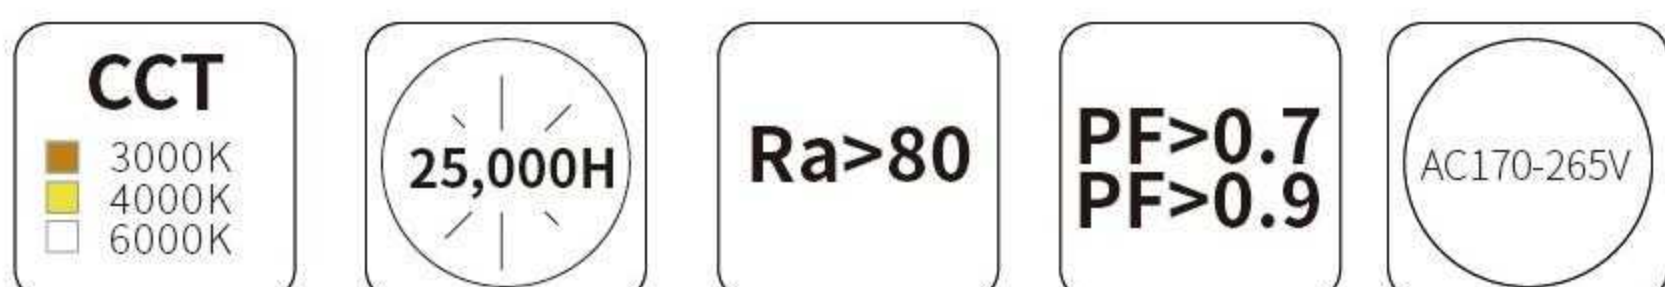

Code	Watt	Luminous Flux	Beam Angle	Size (mm)	IP	Material
SYDLR5CCT	5W	400LM		Φ90*H52mm		
SYDLR7CCT	7W	560LM				
SYDLR9CCT	9W	720LM		Φ115*H53mm		
SYDLR12CCT	12W	1000LM	30°		/	PC
SYDLS5CCT	5W	400LM		Φ90*H52mm		
SYDLS7CCT	7W	560LM				
SYDLS9CCT	9W	720LM		Φ115*H53mm		
SYDLS12CCT	12W	1000LM