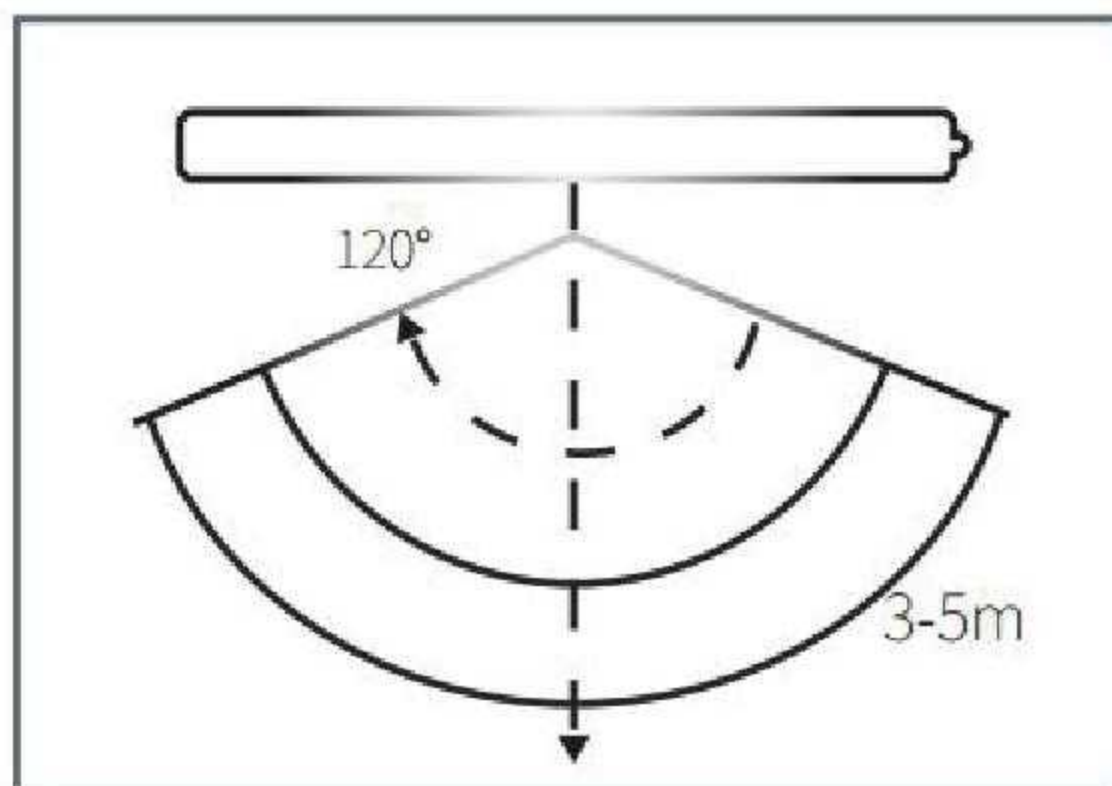

Tri-Proof Light

8348M Tri-Proof Light

OPTIONS: 120LM/W 140LM/W 160LM/W

Model	Code	Watt	Luminous Flux	Beam Angle	CRI	Size (mm)	Material
8348M	SY-8348M-A-06-18W	18W	2160LM	120°	>80	L610*W83*H48mm	PC
	SY-8348M-A-06-24W	24W	2640LM			L610*W83*H48mm	
	SY-8348M-A-12-36W	36W	4320LM			L610*W83*H48mm	
	SY-8348M-A-12-45W	45W	4950LM			L1210*W83*H48mm	
	SY-8348M-B-06-18W	18W	2160LM			L1210*W83*H48mm	
	SY-8348M-B-06-24W	24W	2640LM			L640*W83*H48mm	
	SY-8348M-B-12-36W	36W	4320LM			L640*W83*H48mm	
	SY-8348M-B-12-45W	45W	4950LM			L1240*W83*H48mm	
	SY-8348M-C-06-18W	18W	2160LM			L1240*W83*H48mm	
	SY-8348M-C-06-24W	24W	2640LM			L680*W83*H48mm	
	SY-8348M-C-12-36W	36W	4320LM			L680*W83*H48mm	
	SY-8348M-C-12-36W	36W	4320LM			L1280*W83*H48mm	
	SY-8348M-C-12-45W	45W	4950LM			L1280*W83*H48mm