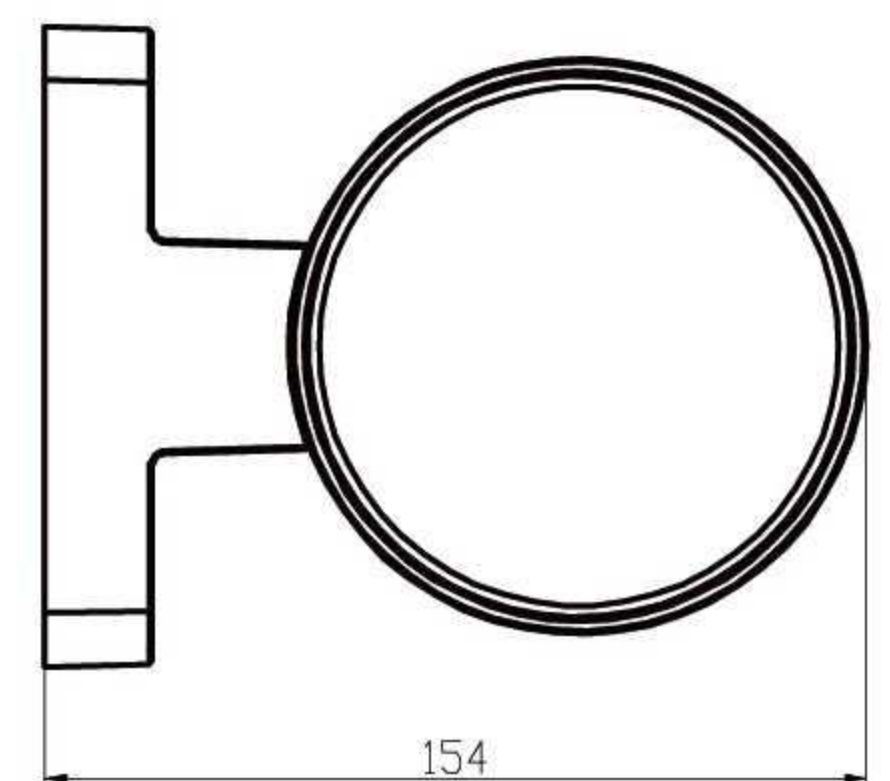

Model	Voltage	Watt	Luminous Flux	Type	Size (mm)	Material
WL-S01	100V-240V	20W	600lm	WIFI/BLE	φ108x308	Aluminum+PC