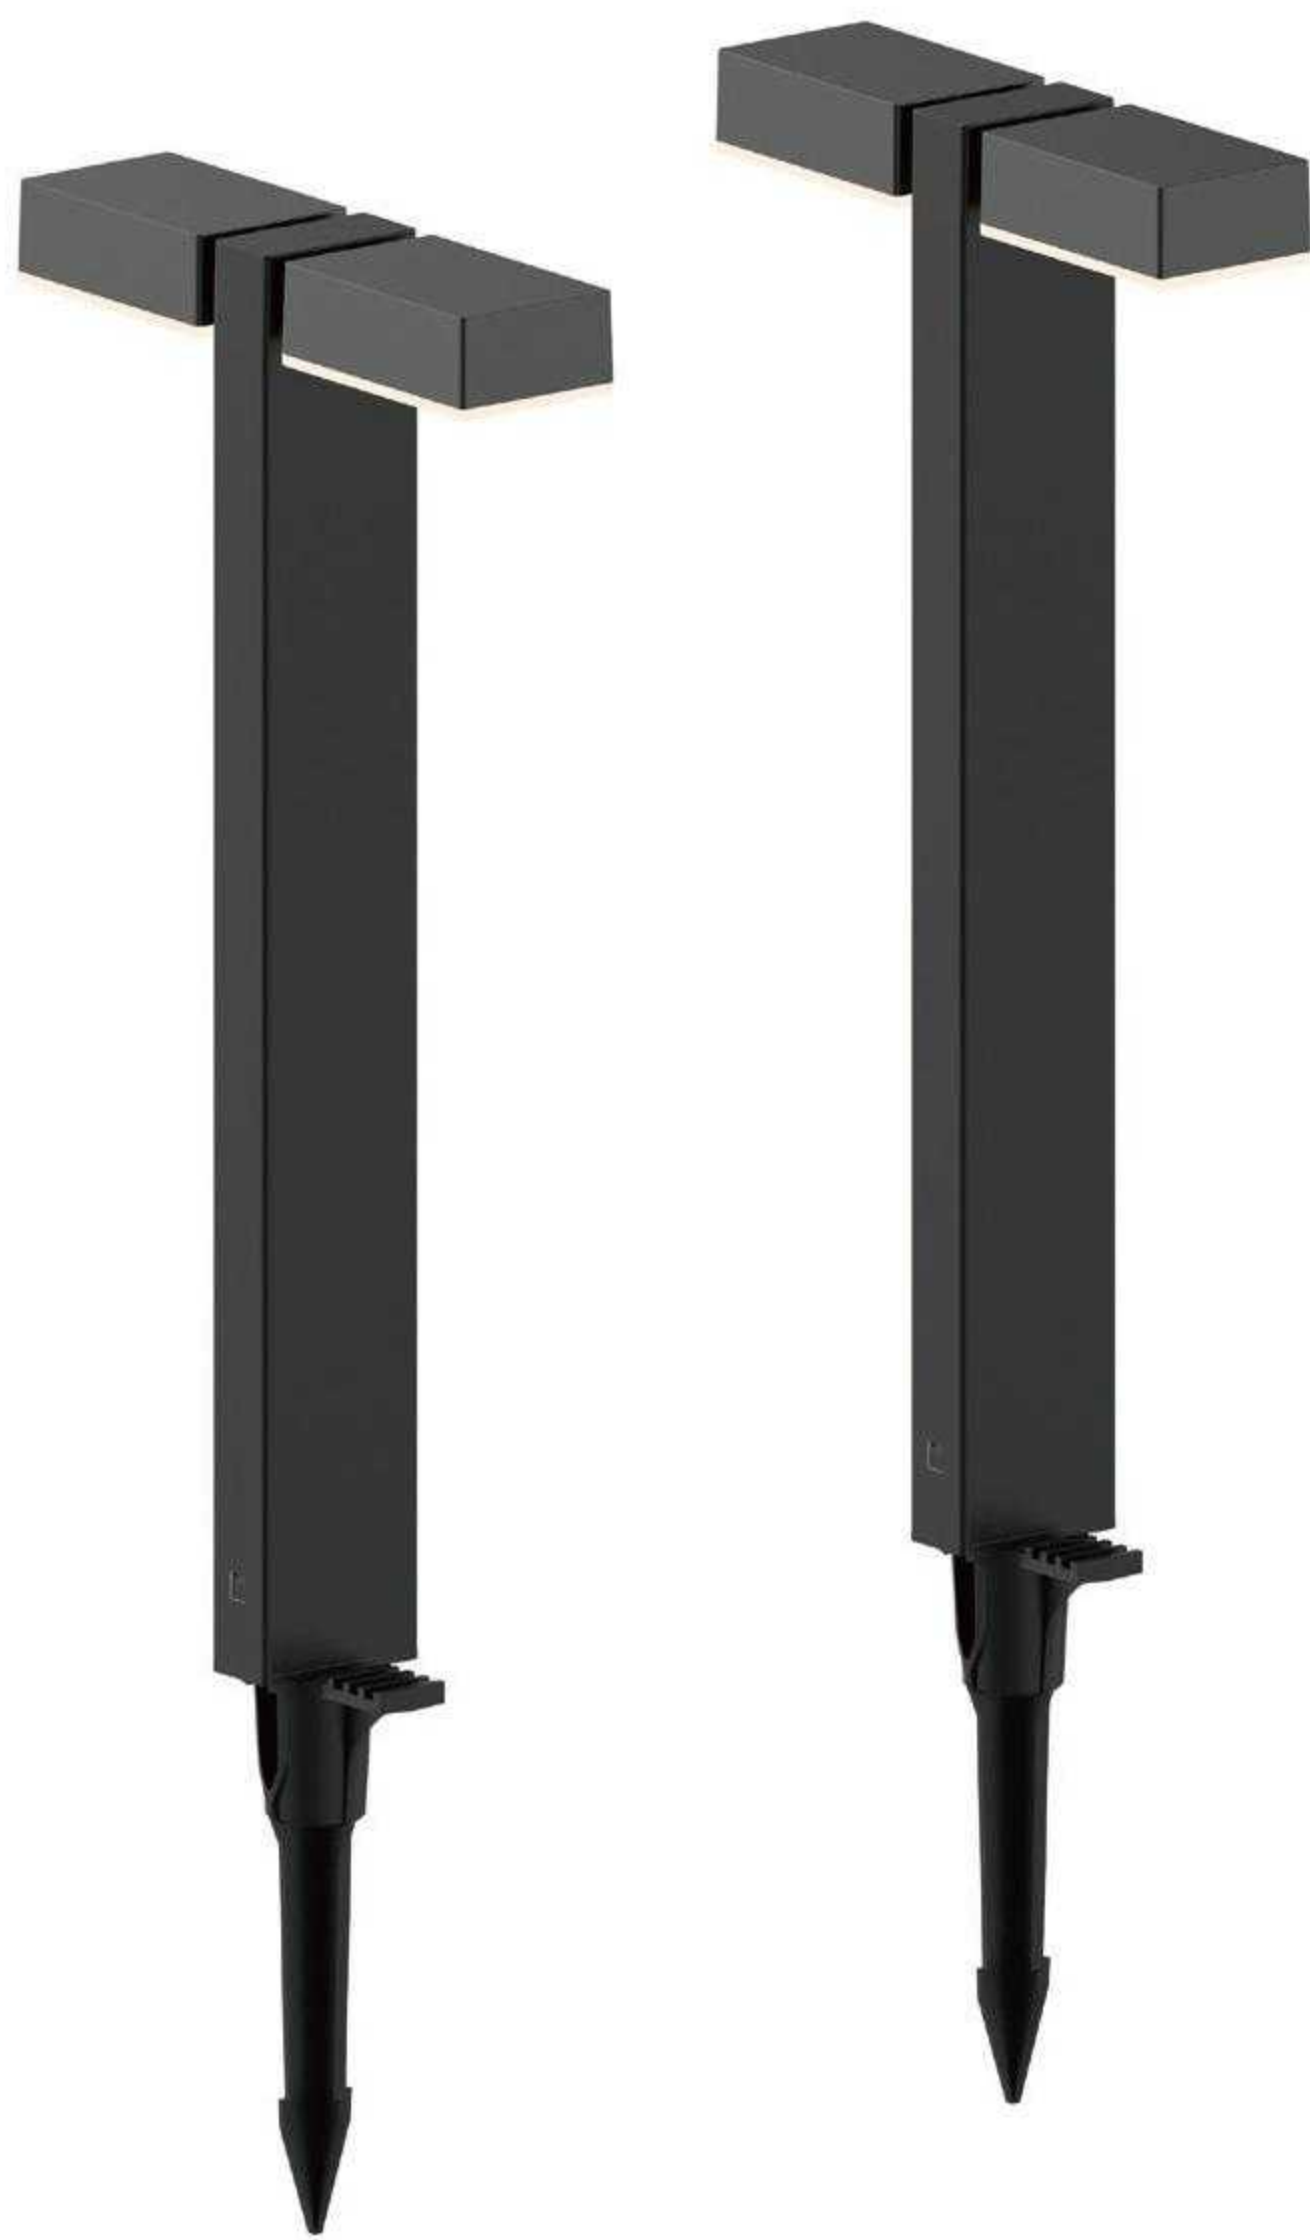

SMART Lawn Lamp

Double-headed lawn lamp