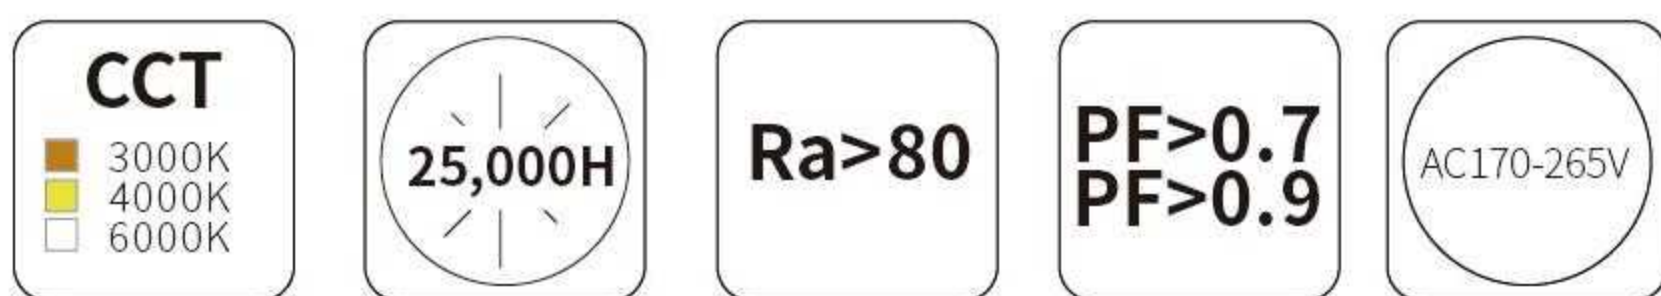

e:Outlet end cap(1PCS)

f:Screws(2PCS)

LED Linear Batten Light

LED Linear Batten Light

STTPS01

Model	Code	Watt	Luminous Flux	Beam Angle	Size (mm)	IP	Material
0.3M Linear Light	STTPS01-01	10W	900lm		L300*W75*H24		
0.6M Linear Light	STTPS01-02	18W	1620lm		L600*W75*H24		
0.9M Linear Light	STTPS01-03	27W	2430lm	120°	L900*W75*H24	44	Aluminum & Plastic
1.2M Linear Light	STTPS01-04	36W	3240lm		L1200*W75*H24		
1.5M Linear Light	STTPS01-05	48W	4320lm		L1500*W75*H24		