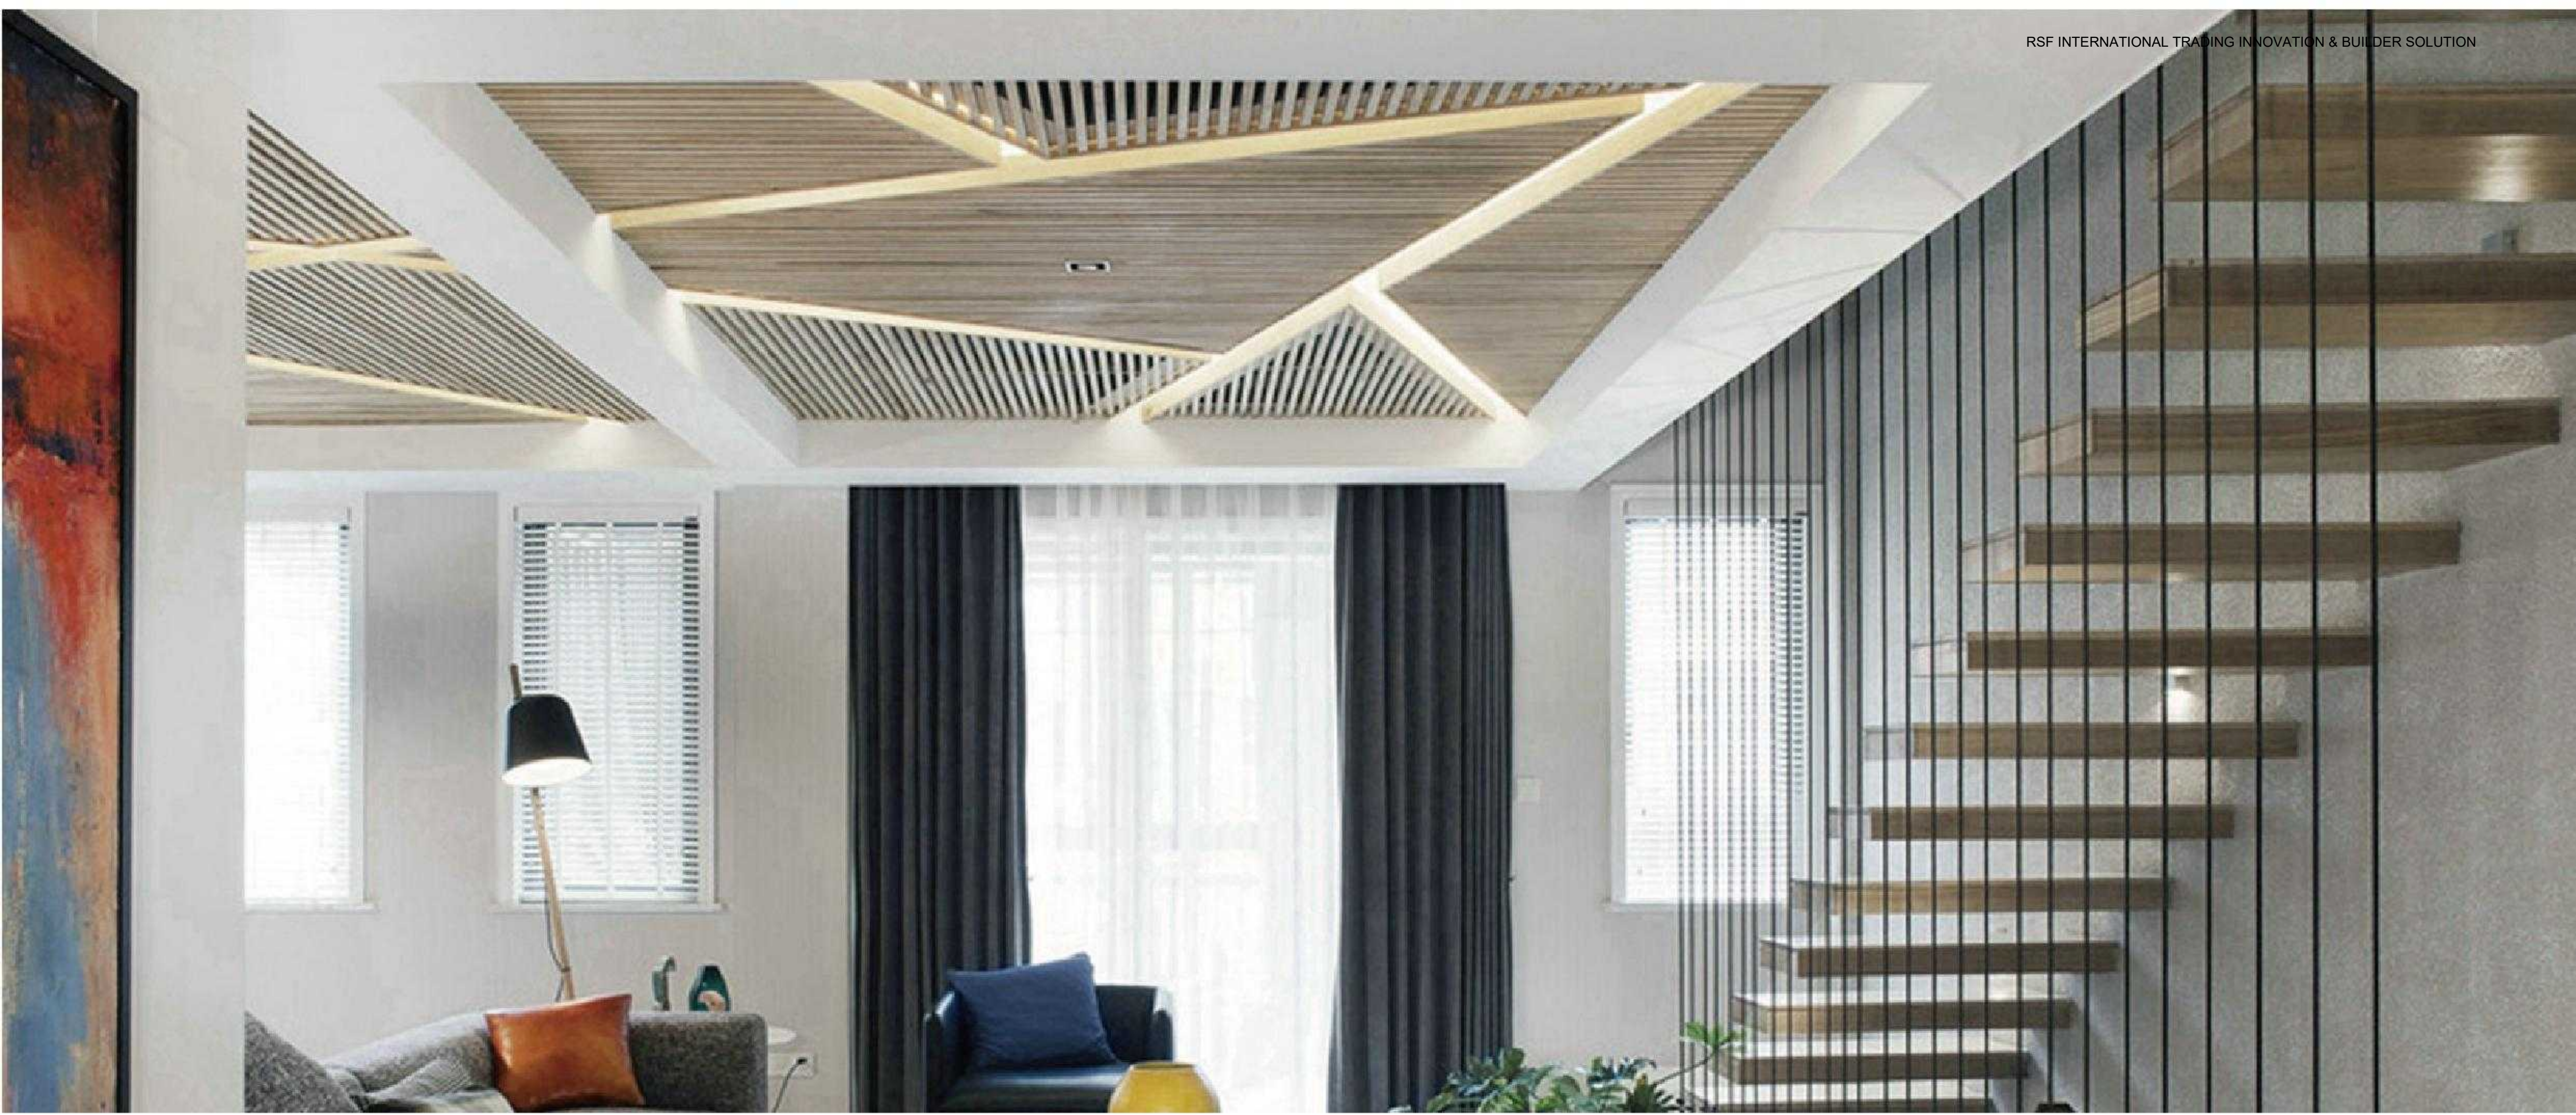

**Plastic/
Die-casting Alu.**