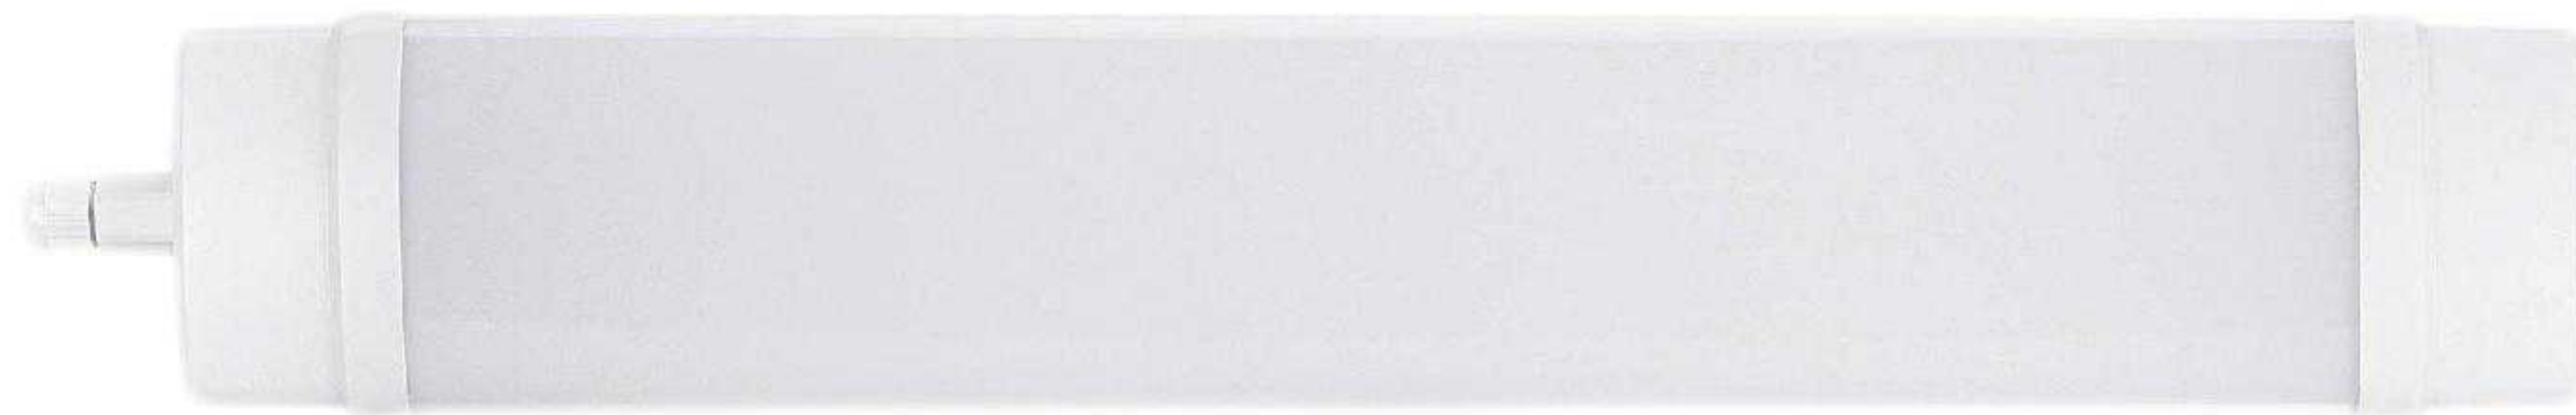

Tri-Proof Light

8348W Tri-Proof Light

OPTIONS: 120LM/W 140LM/W 160LM/W

B

HOT!
160LM/W