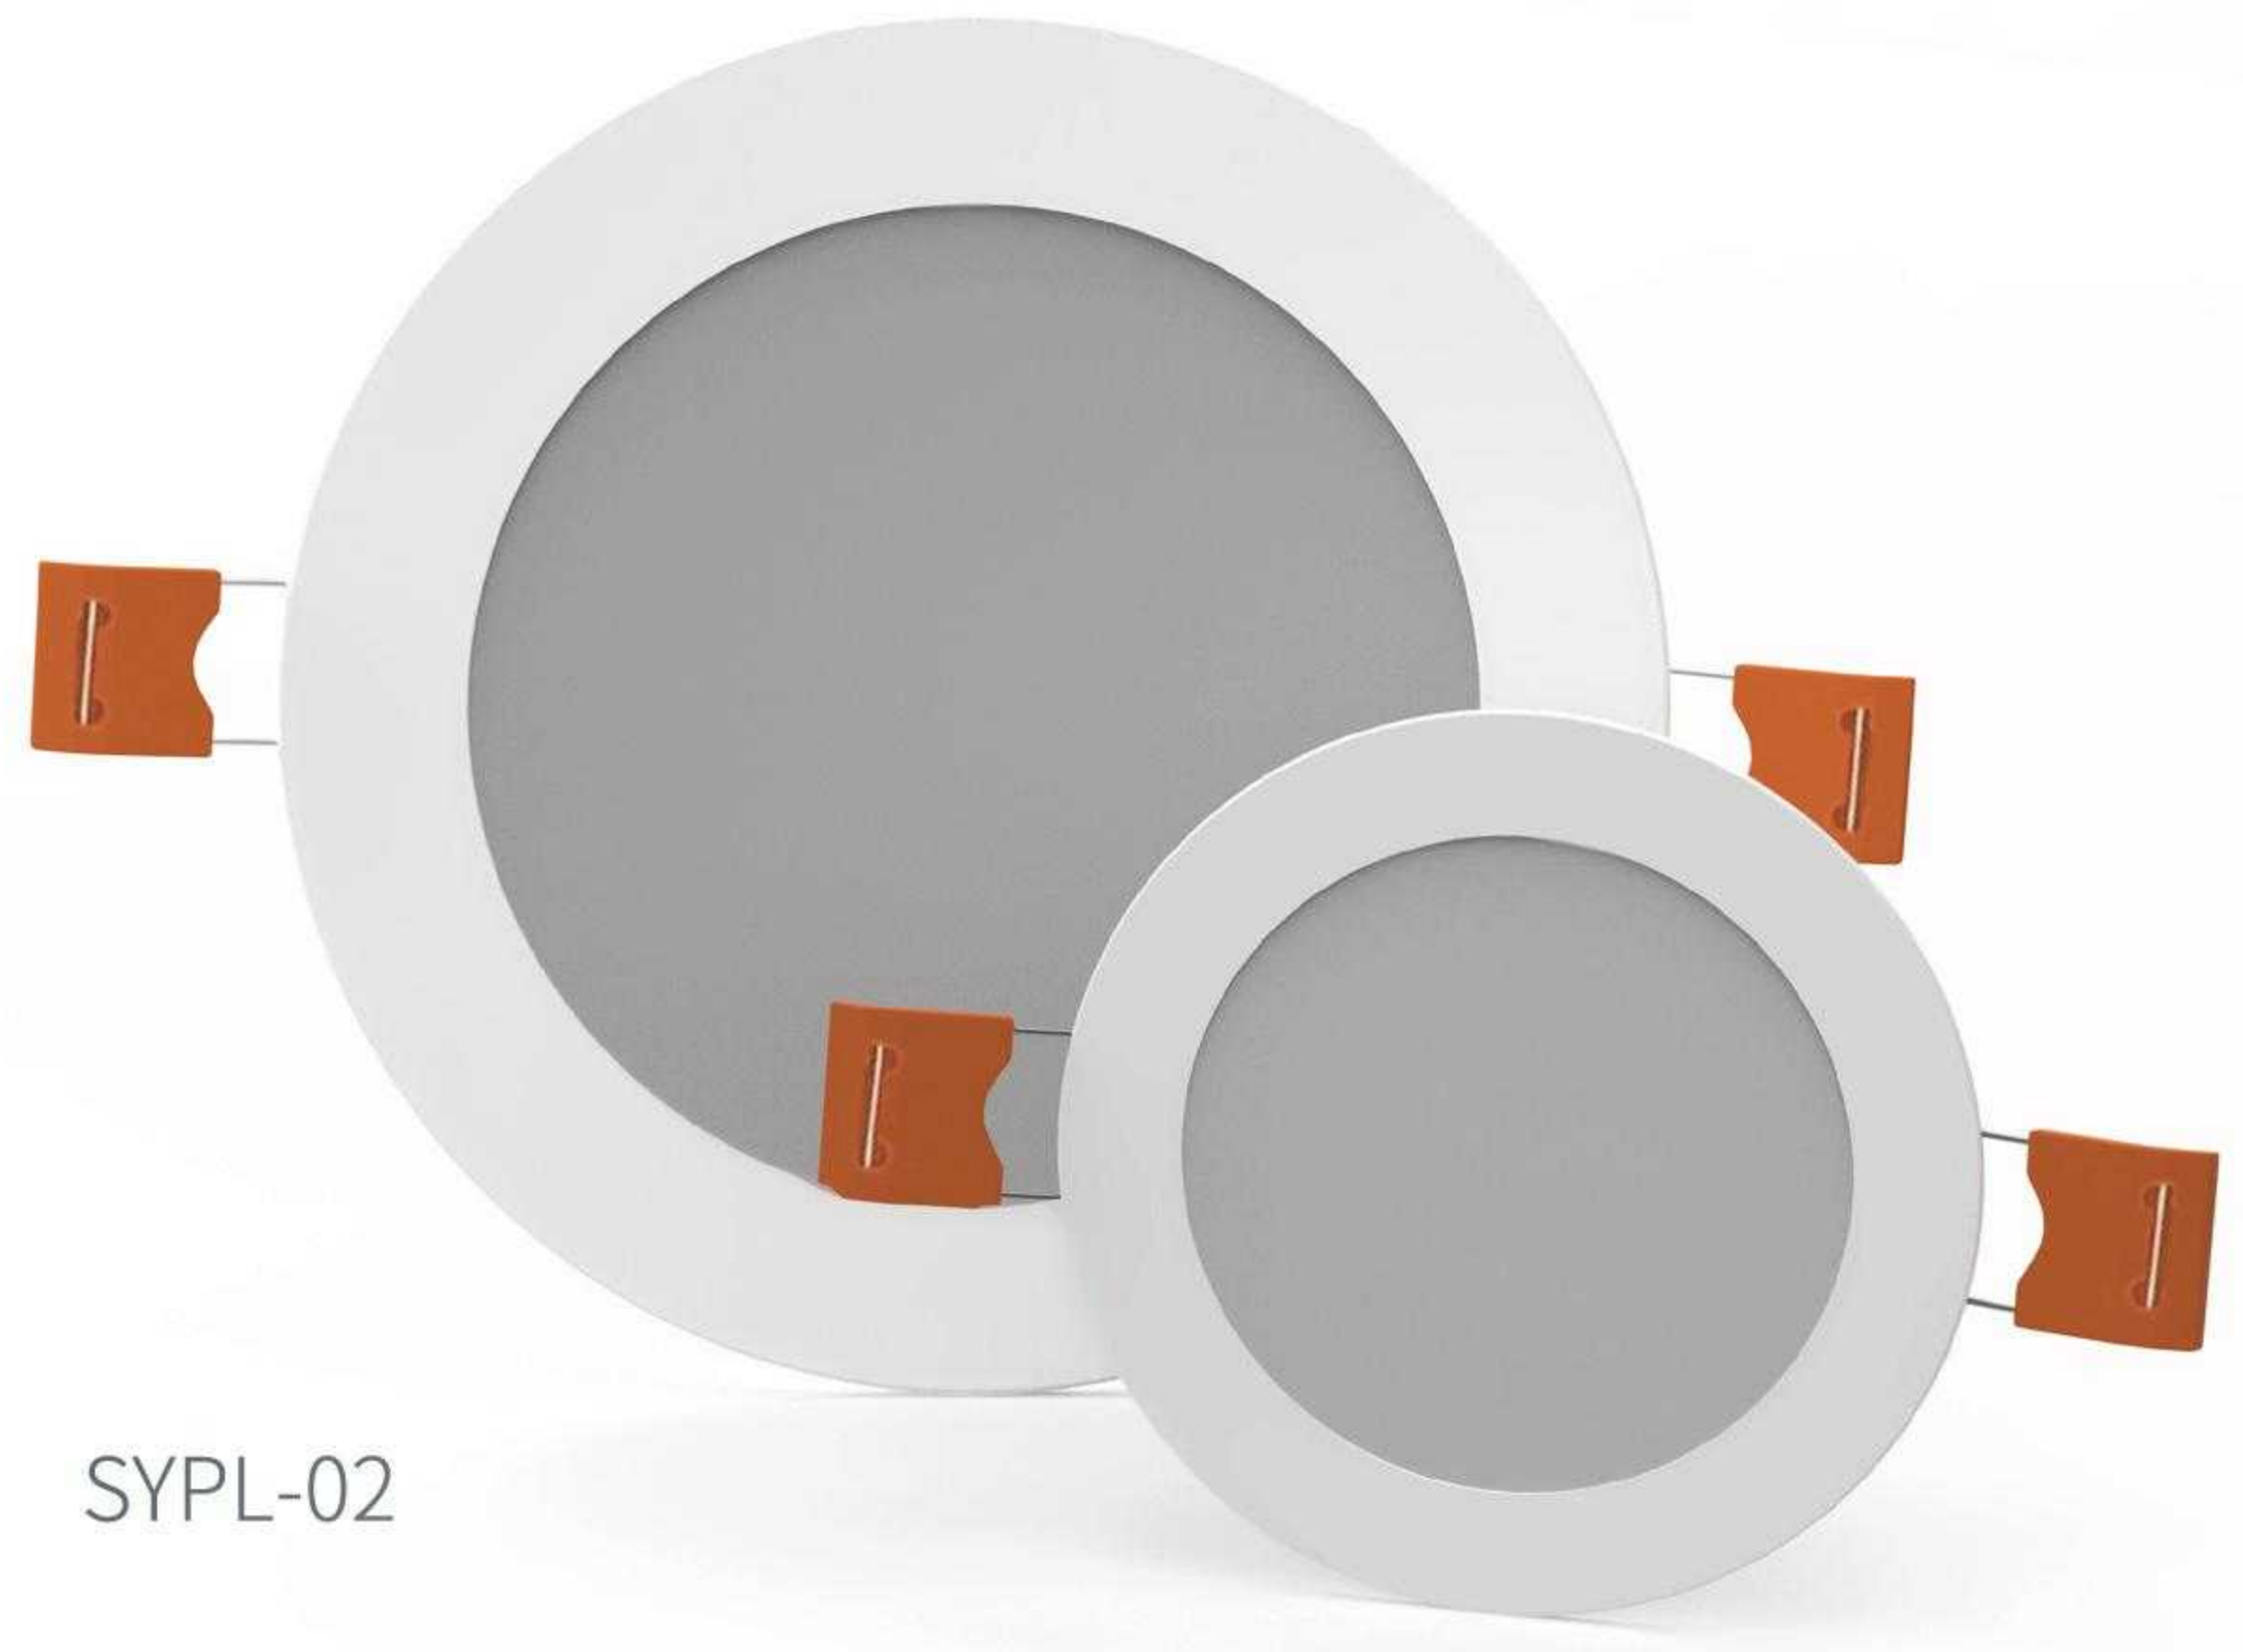

Panel Light

Panel light 4 inch/6 inch

- Beam Angle:110°
- Ra>80
- CORLOR:RGB/CCT
- AVAILABLE>30000h

SYPL-02

SYPL-01