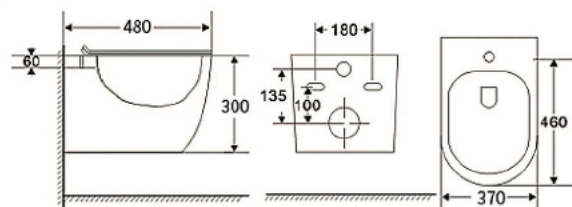

Wall-hung Toilet Flushing system:Rimless
Size: 555x360x365mm

YJ-2400

Wall-hung Toilet Flushing system:Rimless
Size: 555x360x365mm

YJ-2401

Wall-hung Toilet Flushing system:Double hole eddy
Size: 535x365x365mm

YJ-2402

Wall-hung Toilet Flushing system:Rimless
Size: 570x390x365mm

YJ-2403

Wall-hung Toilet Flushing system: Rimless
 Size: 555x360x365mm

YJ-2404

Wall-hung Toilet Flushing system: One hole eddy
 Size: 535x360x365mm

YJ-1380F

Wall-hung Bidet Fixing to wall with back
 Size: 480x370x300mm

YJ-1381F

Wall-hung Bidet Fixing to wall with back
 Size: 480x370x300mm

YJ-1382F

Wall-hung Bidet Fixing to wall with back
Size: 480x360x300mm

YJ-1383F

Wall-hung Bidet Fixing to wall with back
Size: 515x330x360mm

YJ-1384F

Wall-hung Bidet Fixing to wall with back
Size: 555x360x330mm