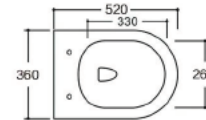

Wall-hung Toilet

Flushing system: Rimless

Size: 540x370x360mm

P-trap: 180mm

YJ-2005

Wall-hung Toilet

Flushing system: Rimless

Size: 520x370x360mm

P-trap: 180mm

YJ-2280

Wall-hung Toilet

Flushing system: Tronado quiet

Size: 520x360x360mm

P-trap: 180mm

YJ-2281

Wall-hung Toilet

Flushing system: Tornado quiet

Size: 520x360x360mm

P-trap: 180mm

YJ-2302

Wall-hung Toilet

Flushing system: Rimless

Size: 520x350x360mm

P-trap: 180mm