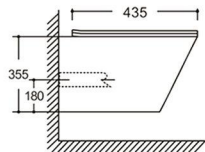

Flushing system: Tornado quiet

Size: 520x360x360mm

P-trap: 180mm

YJ-2302

Wall-hung Toilet

Flushing system: Rimless

Size: 520x350x360mm

P-trap: 180mm

YJ-2311

Wall-hung Toilet

Flushing system: Rimless

Size: 495x355x350mm

P-trap: 180mm

YJ-2313

Wall-hung Toilet

Flushing system: Rimless

Size: 495x360x340mm

P-trap: 180mm

YJ-2319

Wall-hung Toilet

Flushing system: Rimless

Size: 490x340x360mm

P-trap: 180mm

YJ-2353