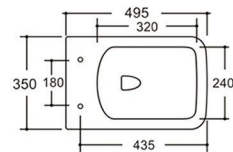

Flushing system: Tornado quiet

Size: 520x360x360mm

P-trap: 180mm

YJ-2302

Wall-hung Toilet

Flushing system: Rimless

Size: 520x350x360mm

P-trap: 180mm

YJ-2311

Wall-hung Toilet

Flushing system: Rimless

Size: 495x355x350mm

P-trap: 180mm

YJ-2313

Wall-hung Toilet

Flushing system: Rimless

Size: 495x360x340mm

P-trap: 180mm

YJ-2319

Wall-hung Toilet

Flushing system: Rimless

Size: 490x340x360mm

P-trap: 180mm

YJ-2353