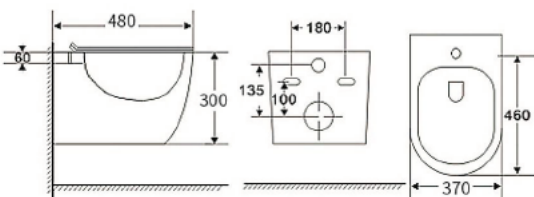

Wall-hung Toilet Flushing system:Rimless
Size: 555x360x365mm

YJ-2400

Wall-hung Toilet Flushing system:Rimless
Size: 555x360x365mm

YJ-2401

Wall-hung Toilet Flushing system:Double hole eddy
Size: 535x365x365mm

YJ-2402

Wall-hung Toilet Flushing system:Rimless
Size: 570x390x365mm

YJ-2403

Wall-hung Toilet Flushing system: Rimless
 Size: 555x360x365mm

YJ-2404

Wall-hung Toilet Flushing system: One hole eddy
 Size: 535x360x365mm

YJ-1380F

Wall-hung Bidet Fixing to wall with back
 Size: 480x370x300mm

YJ-1381F

Wall-hung Bidet Fixing to wall with back
 Size: 480x370x300mm

YJ-1382F

Wall-hung Bidet Fixing to wall with back
Size: 480x360x300mm

YJ-1383F

Wall-hung Bidet Fixing to wall with back
Size: 515x330x360mm

YJ-1384F

Wall-hung Bidet Fixing to wall with back
Size: 555x360x330mm