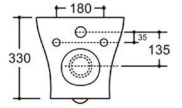

Flushing system: Tornado quiet

Size: 520x360x360mm

P-trap: 180mm

YJ-2302

Wall-hung Toilet

Flushing system: Rimless

Size: 520x350x360mm

P-trap: 180mm

YJ-2311

Wall-hung Toilet

Flushing system: Rimless

Size: 495x355x350mm

P-trap: 180mm

YJ-2313

Wall-hung Toilet

Flushing system: Rimless