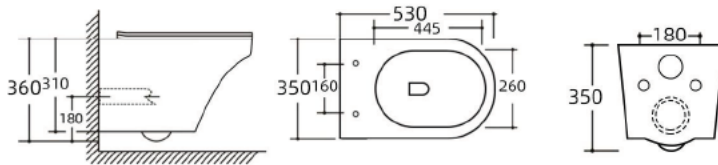

Size: 490x360x340mm

P-trap: 180mm

YJ-2388

Wall-hung Toilet

Flushing system: One hole eddy

Size: 530x360x350mm

P-trap: 180mm

YJ-2389

Wall-hung Toilet

Flushing system: Rimless

Size: 540x360x350mm

P-trap: 180mm

YJ-2390

Wall-hung Toilet

Flushing system: Rimless

Size: 505x340x360mm