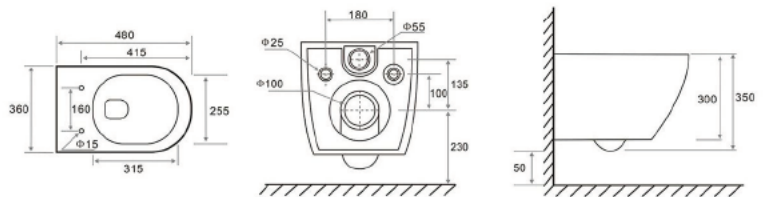

Wall-hung Toilet

Flushing system: Rimless

Size: 535x360x360mm

P-trap: 180mm

YJ-2382

Wall-hung Toilet

Flushing system: Rimless

Size: 510x348x360mm

P-trap: 180mm

YJ-2383

Wall-hung Toilet

Flushing system: Three hole eddy

Size: 510x365x345mm

P-trap: 180mm

YJ-2384

Wall-hung Toilet

Flushing system: One hole eddy

Size: 480x360x350mm

P-trap: 180mm

YJ-2385

Wall-hung Toilet

Flushing system: One hole eddy

Size: 530x360x350mm

P-trap: 180mm