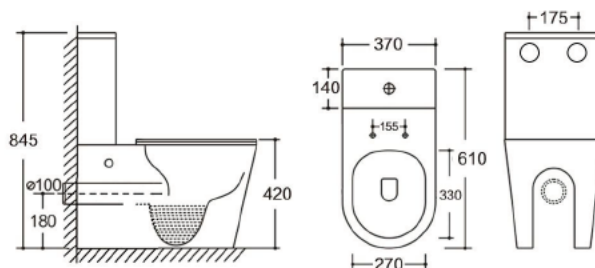

S-trap: 100/250mm

P-trap: 180mm

YJ-635

Two Piece Toilet

Flushing system: Washdown

Size: 665x370x850mm

P-trap: 180mm

YJ-637

Two Piece Toilet

Flushing system: Rimless

Size: 680x370x800mm

P-trap: 180mm

YJ-638

Two Piece Toilet
Flushing system: Rimless
Size: 610x370x845mm
P-trap: 180mm

YJ-639

Two Piece Toilet
Flushing system: Rimless
Size: 620x385x820mm
P-trap: 180mm

YJ-3302

Floor standing Toilet
Flushing system: Rimless
Size: 540x360x400mm
P-trap: 180mm

YJ-2000

Wall-hung Toilet
Flushing system: Rimless
Size: 570x360x360mm
P-trap: 180mm

YJ-2001

Wall-hung Toilet

Flushing system: Rimless

Size: 570x390x370mm

P-trap: 180mm

YJ-2003

Wall-hung Toilet

Flushing system: Rimless

Size: 570x355x350mm

P-trap: 180mm

YJ-2004