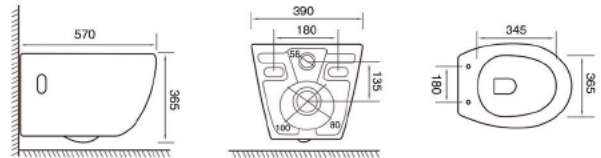

Wall-hung Toilet Flushing system:Rimless
Size: 520x360x365mm

YJ-2397

Wall-hung Toilet Flushing system:Rimless
Size: 540x360x365mm

YJ-2398

Wall-hung Toilet Flushing system:Rimless
Size: 535x360x365mm

YJ-2399(open piping)

Wall-hung Toilet Flushing system:Rimless
Size: 555x360x365mm

YJ-2400

Wall-hung Toilet Flushing system:Rimless
Size: 555x360x365mm

YJ-2401

Wall-hung Toilet Flushing system:Double hole eddy
Size: 535x365x365mm

YJ-2402

Wall-hung Toilet Flushing system:Rimless
Size: 570x390x365mm

YJ-2403

Wall-hung Toilet Flushing system: Rimless
 Size: 555x360x365mm

YJ-2404

Wall-hung Toilet Flushing system: One hole eddy
 Size: 535x360x365mm

YJ-1380F

Wall-hung Bidet Fixing to wall with back
 Size: 480x370x300mm

YJ-1381F

Wall-hung Bidet Fixing to wall with back
 Size: 480x370x300mm

YJ-1382F

Wall-hung Bidet Fixing to wall with back
Size: 480x360x300mm