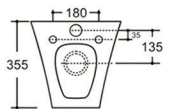

P-trap: 180mm

YJ-2280

Wall-hung Toilet

Flushing system: Tronado quiet

Size: 520x360x360mm

P-trap: 180mm

YJ-2281

Wall-hung Toilet

Flushing system: Tornado quiet

Size: 520x360x360mm

P-trap: 180mm

YJ-2302

Wall-hung Toilet

Flushing system: Rimless

Size: 520x350x360mm

P-trap: 180mm

YJ-2311

Wall-hung Toilet

Flushing system: Rimless

Size: 495x355x350mm

P-trap: 180mm

YJ-2313

Wall-hung Toilet

Flushing system: Rimless

Size: 495x360x340mm

P-trap: 180mm

YJ-2319

Wall-hung Toilet

Flushing system: Rimless

Size: 490x340x360mm

P-trap: 180mm

YJ-2353