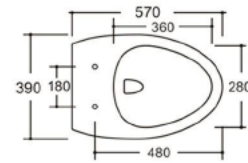

Two Piece Toilet

Flushing system: Rimless

Size: 680x370x800mm

P-trap: 180mm

YJ-638

Two Piece Toilet
Flushing system: Rimless
Size: 610x370x845mm
P-trap: 180mm

YJ-639

Two Piece Toilet
Flushing system: Rimless
Size: 620x385x820mm
P-trap: 180mm

YJ-3302

Floor standing Toilet
Flushing system: Rimless
Size: 540x360x400mm
P-trap: 180mm

YJ-2000

Wall-hung Toilet
Flushing system: Rimless
Size: 570x360x360mm
P-trap: 180mm

YJ-2001

Wall-hung Toilet

Flushing system: Rimless

Size: 570x390x370mm

P-trap: 180mm

YJ-2003

Wall-hung Toilet

Flushing system: Rimless

Size: 570x355x350mm

P-trap: 180mm

YJ-2004