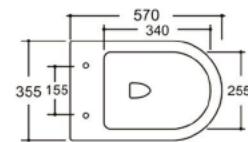

YJ-3302

Floor standing Toilet
Flushing system: Rimless
Size: 540x360x400mm
P-trap: 180mm

YJ-2000

Wall-hung Toilet
Flushing system: Rimless
Size: 570x360x360mm
P-trap: 180mm

YJ-2001

Wall-hung Toilet

Flushing system: Rimless

Size: 570x390x370mm

P-trap: 180mm

YJ-2003

Wall-hung Toilet

Flushing system: Rimless

Size: 570x355x350mm

P-trap: 180mm

YJ-2004

Wall-hung Toilet

Flushing system: Rimless

Size: 540x370x360mm

P-trap: 180mm

YJ-2005

Wall-hung Toilet

Flushing system: Rimless

Size: 520x370x360mm