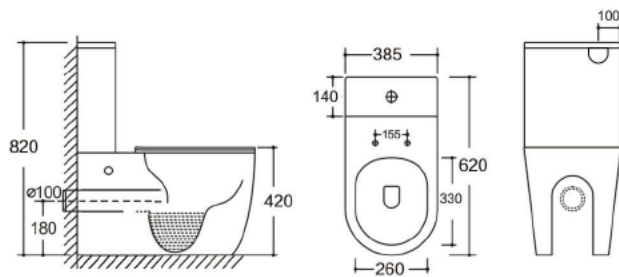

S-trap: 100/250mm

P-trap: 180mm

YJ-635

Two Piece Toilet

Flushing system: Washdown

Size: 665x370x850mm

P-trap: 180mm

YJ-637

Two Piece Toilet

Flushing system: Rimless

Size: 680x370x800mm

P-trap: 180mm

YJ-638

Two Piece Toilet
Flushing system: Rimless
Size: 610x370x845mm
P-trap: 180mm

YJ-639

Two Piece Toilet
Flushing system: Rimless
Size: 620x385x820mm
P-trap: 180mm

YJ-3302

Floor standing Toilet
Flushing system: Rimless
Size: 540x360x400mm
P-trap: 180mm

YJ-2000

Wall-hung Toilet
Flushing system: Rimless
Size: 570x360x360mm
P-trap: 180mm

YJ-2001

Wall-hung Toilet

Flushing system: Rimless

Size: 570x390x370mm

P-trap: 180mm

YJ-2003

Wall-hung Toilet

Flushing system: Rimless

Size: 570x355x350mm

P-trap: 180mm

YJ-2004