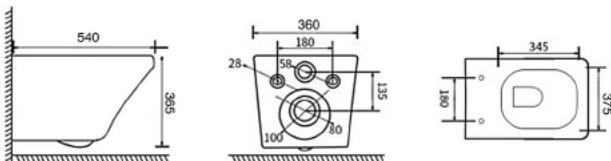

Flushing system: Tornado quiet

Size: 480x360x360mm

P-trap: 180mm

YJ-2391

Wall-hung Toilet Flushing system:Rimless
Size: 485x360x365mm

YJ-2392

Wall-hung Toilet Flushing system:Rimless
Size: 485x360x365mm

YJ-2393

Wall-hung Toilet Flushing system:Washdown
Size: 555x360x395mm

YJ-2394

Wall-hung Toilet Flushing system:Washdown
Size: 575x360x365mm

YJ-2395

Wall-hung Toilet Flushing system:Washdown
Size: 570x360x365mm

YJ-2396

Wall-hung Toilet Flushing system:Rimless
Size: 520x360x365mm

YJ-2397

Wall-hung Toilet Flushing system:Rimless
Size: 540x360x365mm

YJ-2398

Wall-hung Toilet Flushing system:Rimless
Size: 535x360x365mm

YJ-2399(open piping)