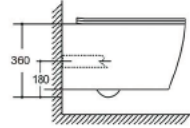

Wall-hung Toilet

Flushing system: Rimless

Size: 540x360x350mm

P-trap: 180mm

YJ-2390

Wall-hung Toilet

Flushing system: Rimless

Size: 505x340x360mm

P-trap: 180mm

YJ-2480

Wall-hung Toilet

Flushing system: Tronado quiet

Size: 485x360x360mm

P-trap: 180mm

YJ-2481

Wall-hung Toilet

Flushing system: Tornado quiet

Size: 480x360x360mm

P-trap: 180mm

YJ-2391

Wall-hung Toilet Flushing system:Rimless
Size: 485x360x365mm

YJ-2392

Wall-hung Toilet Flushing system:Rimless
Size: 485x360x365mm

YJ-2393