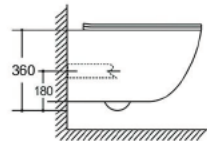

Wall-hung Toilet

Flushing system: Rimless

Size: 540x360x350mm

P-trap: 180mm

YJ-2390

Wall-hung Toilet

Flushing system: Rimless

Size: 505x340x360mm

P-trap: 180mm

YJ-2480

Wall-hung Toilet

Flushing system: Tronado quiet

Size: 485x360x360mm

P-trap: 180mm

YJ-2481

Wall-hung Toilet

Flushing system: Tornado quiet

Size: 480x360x360mm

P-trap: 180mm

YJ-2391

Wall-hung Toilet Flushing system:Rimless
Size: 485x360x365mm

YJ-2392

Wall-hung Toilet Flushing system:Rimless
Size: 485x360x365mm

YJ-2393