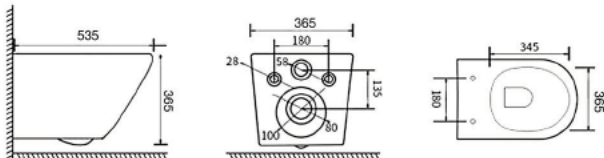

Wall-hung Toilet Flushing system:Rimless
Size: 520x360x365mm

YJ-2397

Wall-hung Toilet Flushing system:Rimless
Size: 540x360x365mm

YJ-2398

Wall-hung Toilet Flushing system:Rimless
Size: 535x360x365mm

YJ-2399(open piping)

Wall-hung Toilet Flushing system:Rimless
Size: 555x360x365mm

YJ-2400

Wall-hung Toilet Flushing system:Rimless
Size: 555x360x365mm

YJ-2401

Wall-hung Toilet Flushing system:Double hole eddy
Size: 535x365x365mm

YJ-2402

Wall-hung Toilet Flushing system:Rimless
Size: 570x390x365mm

YJ-2403

Wall-hung Toilet Flushing system: Rimless
 Size: 555x360x365mm

YJ-2404

Wall-hung Toilet Flushing system: One hole eddy
 Size: 535x360x365mm

YJ-1380F

Wall-hung Bidet Fixing to wall with back
 Size: 480x370x300mm

YJ-1381F

Wall-hung Bidet Fixing to wall with back
 Size: 480x370x300mm

YJ-1382F

Wall-hung Bidet Fixing to wall with back
Size: 480x360x300mm