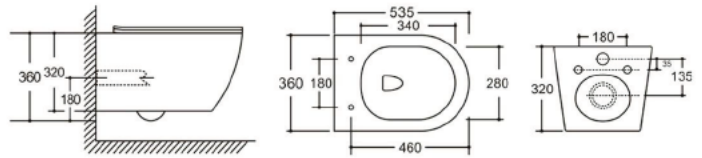

Size: 495x360x340mm

P-trap: 180mm

YJ-2319

Wall-hung Toilet

Flushing system: Rimless

Size: 490x340x360mm

P-trap: 180mm

YJ-2353

Wall-hung Toilet

Flushing system: Rimless

Size: 535x360x360mm

P-trap: 180mm

YJ-2382

Wall-hung Toilet

Flushing system: Rimless

Size: 510x348x360mm