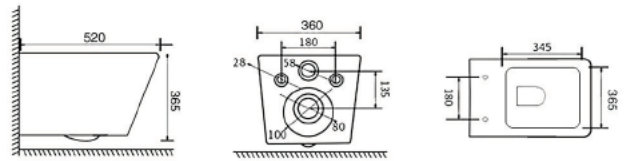

Flushing system: Tornado quiet

Size: 480x360x360mm

P-trap: 180mm

YJ-2391

Wall-hung Toilet Flushing system:Rimless
Size: 485x360x365mm

YJ-2392

Wall-hung Toilet Flushing system:Rimless
Size: 485x360x365mm

YJ-2393

Wall-hung Toilet Flushing system:Washdown
Size: 555x360x395mm

YJ-2394

Wall-hung Toilet Flushing system:Washdown
Size: 575x360x365mm

YJ-2395

Wall-hung Toilet Flushing system:Washdown
Size: 570x360x365mm

YJ-2396

Wall-hung Toilet Flushing system:Rimless
Size: 520x360x365mm

YJ-2397

Wall-hung Toilet Flushing system:Rimless
Size: 540x360x365mm

YJ-2398

Wall-hung Toilet Flushing system:Rimless
Size: 535x360x365mm

YJ-2399(open piping)