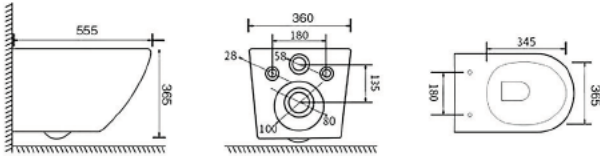

Wall-hung Toilet Flushing system:Rimless
Size: 520x360x365mm

YJ-2397

Wall-hung Toilet Flushing system:Rimless
Size: 540x360x365mm

YJ-2398

Wall-hung Toilet Flushing system:Rimless
Size: 535x360x365mm

YJ-2399(open piping)

Wall-hung Toilet Flushing system:Rimless
Size: 555x360x365mm

YJ-2400

Wall-hung Toilet Flushing system:Rimless
Size: 555x360x365mm

YJ-2401

Wall-hung Toilet Flushing system:Double hole eddy
Size: 535x365x365mm