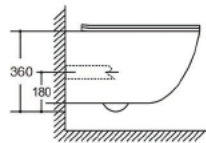

Wall-hung Toilet

Flushing system: Rimless

Size: 540x370x360mm

P-trap: 180mm

YJ-2005

Wall-hung Toilet

Flushing system: Rimless

Size: 520x370x360mm

P-trap: 180mm

YJ-2280

Wall-hung Toilet

Flushing system: Tronado quiet

Size: 520x360x360mm

P-trap: 180mm

YJ-2281

Wall-hung Toilet

Flushing system: Tornado quiet

Size: 520x360x360mm

P-trap: 180mm

YJ-2302

Wall-hung Toilet

Flushing system: Rimless

Size: 520x350x360mm

P-trap: 180mm