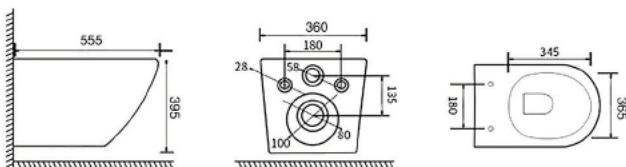

Flushing system: Tornado quiet

Size: 480x360x360mm

P-trap: 180mm

YJ-2391

Wall-hung Toilet Flushing system:Rimless
Size: 485x360x365mm

YJ-2392

Wall-hung Toilet Flushing system:Rimless
Size: 485x360x365mm

YJ-2393

Wall-hung Toilet Flushing system:Washdown
Size: 555x360x395mm

YJ-2394

Wall-hung Toilet Flushing system:Washdown
Size: 575x360x365mm

YJ-2395

Wall-hung Toilet Flushing system:Washdown
Size: 570x360x365mm

YJ-2396