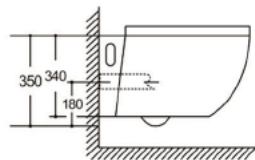

YJ-3302

Floor standing Toilet
Flushing system: Rimless
Size: 540x360x400mm
P-trap: 180mm

YJ-2000

Wall-hung Toilet
Flushing system: Rimless
Size: 570x360x360mm
P-trap: 180mm

YJ-2001

Wall-hung Toilet

Flushing system: Rimless

Size: 570x390x370mm

P-trap: 180mm

YJ-2003

Wall-hung Toilet

Flushing system: Rimless

Size: 570x355x350mm

P-trap: 180mm

YJ-2004

Wall-hung Toilet

Flushing system: Rimless

Size: 540x370x360mm

P-trap: 180mm

YJ-2005

Wall-hung Toilet

Flushing system: Rimless

Size: 520x370x360mm