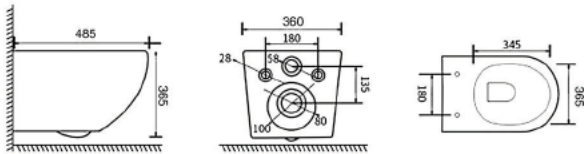

Flushing system: Tornado quiet

Size: 480x360x360mm

P-trap: 180mm

YJ-2391

Wall-hung Toilet Flushing system:Rimless
Size: 485x360x365mm

YJ-2392

Wall-hung Toilet Flushing system:Rimless
Size: 485x360x365mm

YJ-2393

Wall-hung Toilet Flushing system:Washdown
Size: 555x360x395mm

YJ-2394

Wall-hung Toilet Flushing system:Washdown
Size: 575x360x365mm

YJ-2395

Wall-hung Toilet Flushing system:Washdown
Size: 570x360x365mm

YJ-2396