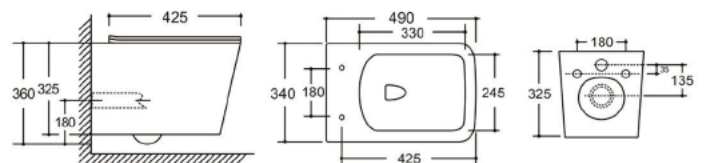

Size: 495x360x340mm

P-trap: 180mm

YJ-2319

Wall-hung Toilet

Flushing system: Rimless

Size: 490x340x360mm

P-trap: 180mm

YJ-2353

Wall-hung Toilet

Flushing system: Rimless

Size: 535x360x360mm

P-trap: 180mm

YJ-2382

Wall-hung Toilet

Flushing system: Rimless

Size: 510x348x360mm