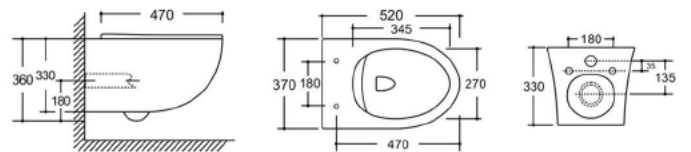

YJ-2005

Wall-hung Toilet

Flushing system: Rimless

Size: 520x370x360mm

P-trap: 180mm