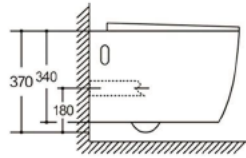

Two Piece Toilet

Flushing system: Rimless

Size: 680x370x800mm

P-trap: 180mm

YJ-638

Two Piece Toilet
Flushing system: Rimless
Size: 610x370x845mm
P-trap: 180mm

YJ-639

Two Piece Toilet
Flushing system: Rimless
Size: 620x385x820mm
P-trap: 180mm

YJ-3302

Floor standing Toilet
Flushing system: Rimless
Size: 540x360x400mm
P-trap: 180mm

YJ-2000

Wall-hung Toilet
Flushing system: Rimless
Size: 570x360x360mm
P-trap: 180mm

YJ-2001

Wall-hung Toilet

Flushing system: Rimless

Size: 570x390x370mm

P-trap: 180mm

YJ-2003

Wall-hung Toilet

Flushing system: Rimless

Size: 570x355x350mm

P-trap: 180mm

YJ-2004