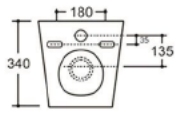

Two Piece Toilet

Flushing system: Rimless

Size: 680x370x800mm

P-trap: 180mm

YJ-638

Two Piece Toilet
Flushing system: Rimless
Size: 610x370x845mm
P-trap: 180mm

YJ-639

Two Piece Toilet
Flushing system: Rimless
Size: 620x385x820mm
P-trap: 180mm

YJ-3302

Floor standing Toilet
Flushing system: Rimless
Size: 540x360x400mm
P-trap: 180mm

YJ-2000

Wall-hung Toilet
Flushing system: Rimless
Size: 570x360x360mm
P-trap: 180mm

YJ-2001

Wall-hung Toilet

Flushing system: Rimless

Size: 570x390x370mm

P-trap: 180mm

YJ-2003

Wall-hung Toilet

Flushing system: Rimless

Size: 570x355x350mm

P-trap: 180mm

YJ-2004