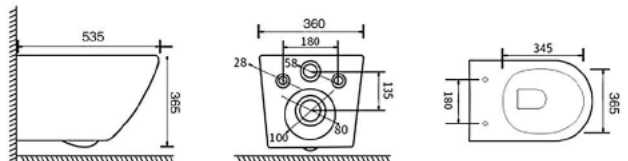

Wall-hung Toilet Flushing system:Washdown
Size: 555x360x395mm

YJ-2394

Wall-hung Toilet Flushing system:Washdown
Size: 575x360x365mm

YJ-2395

Wall-hung Toilet Flushing system:Washdown
Size: 570x360x365mm

YJ-2396

Wall-hung Toilet Flushing system:Rimless
Size: 520x360x365mm

YJ-2397

Wall-hung Toilet Flushing system:Rimless
Size: 540x360x365mm

YJ-2398

Wall-hung Toilet Flushing system:Rimless
Size: 535x360x365mm

YJ-2399(open piping)

Wall-hung Toilet Flushing system:Rimless
Size: 555x360x365mm

YJ-2400

Wall-hung Toilet Flushing system:Rimless
Size: 555x360x365mm

YJ-2401

Wall-hung Toilet Flushing system:Double hole eddy
Size: 535x365x365mm