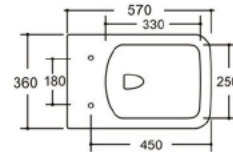

S-trap: 100/250mm

P-trap: 180mm

YJ-635

Two Piece Toilet

Flushing system: Washdown

Size: 665x370x850mm

P-trap: 180mm

YJ-637

Two Piece Toilet

Flushing system: Rimless

Size: 680x370x800mm

P-trap: 180mm

YJ-638

Two Piece Toilet
Flushing system: Rimless
Size: 610x370x845mm
P-trap: 180mm

YJ-639

Two Piece Toilet
Flushing system: Rimless
Size: 620x385x820mm
P-trap: 180mm

YJ-3302

Floor standing Toilet
Flushing system: Rimless
Size: 540x360x400mm
P-trap: 180mm

YJ-2000

Wall-hung Toilet
Flushing system: Rimless
Size: 570x360x360mm
P-trap: 180mm

YJ-2001

Wall-hung Toilet

Flushing system: Rimless