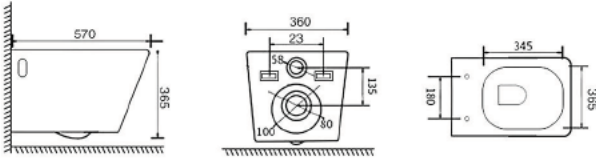

Flushing system: Tornado quiet

Size: 480x360x360mm

P-trap: 180mm

YJ-2391

Wall-hung Toilet Flushing system:Rimless
Size: 485x360x365mm

YJ-2392

Wall-hung Toilet Flushing system:Rimless
Size: 485x360x365mm

YJ-2393

Wall-hung Toilet Flushing system:Washdown
Size: 555x360x395mm

YJ-2394

Wall-hung Toilet Flushing system:Washdown
Size: 575x360x365mm

YJ-2395

Wall-hung Toilet Flushing system:Washdown
Size: 570x360x365mm

YJ-2396

Wall-hung Toilet Flushing system:Rimless
Size: 520x360x365mm

YJ-2397

Wall-hung Toilet Flushing system:Rimless
Size: 540x360x365mm

YJ-2398

Wall-hung Toilet Flushing system:Rimless
Size: 535x360x365mm

YJ-2399(open piping)