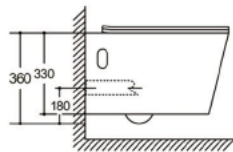

S-trap: 100/250mm

P-trap: 180mm

YJ-635

Two Piece Toilet

Flushing system: Washdown

Size: 665x370x850mm

P-trap: 180mm

YJ-637

Two Piece Toilet

Flushing system: Rimless

Size: 680x370x800mm

P-trap: 180mm

YJ-638

Two Piece Toilet
Flushing system: Rimless
Size: 610x370x845mm
P-trap: 180mm

YJ-639

Two Piece Toilet
Flushing system: Rimless
Size: 620x385x820mm
P-trap: 180mm

YJ-3302

Floor standing Toilet
Flushing system: Rimless
Size: 540x360x400mm
P-trap: 180mm

YJ-2000

Wall-hung Toilet
Flushing system: Rimless
Size: 570x360x360mm
P-trap: 180mm

YJ-2001

Wall-hung Toilet

Flushing system: Rimless