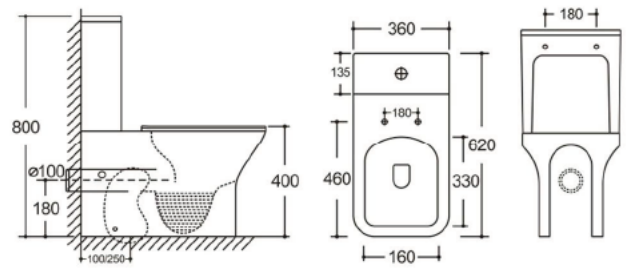

YJ-8300

Two Piece Toilet

Flushing system: Tronado quiet

Size: 660x360x800mm

S-trap: 100/250mm

P-trap: 180mm

YJ-8301

Two Piece Toilet

Flushing system: Tornado quiet

Size: 660x360x800mm

S-trap: 100/250mm

P-trap: 180mm

YJ-8302

Two Piece Toilet

Flushing system: Rimless

Size: 620x360x800mm

S-trap: 100/250mm

P-trap: 180mm

YJ-635

Two Piece Toilet

Flushing system: Washdown

Size: 665x370x850mm

P-trap: 180mm

YJ-637

Two Piece Toilet

Flushing system: Rimless

Size: 680x370x800mm

P-trap: 180mm

YJ-638

Two Piece Toilet
Flushing system: Rimless
Size: 610x370x845mm
P-trap: 180mm

YJ-639

Two Piece Toilet
Flushing system: Rimless
Size: 620x385x820mm
P-trap: 180mm