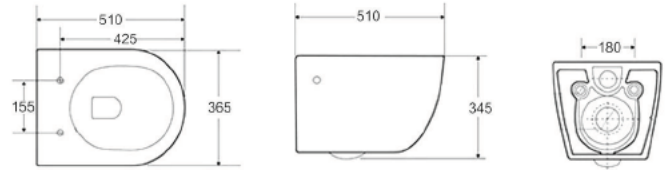

Wall-hung Toilet

Flushing system: Rimless

Size: 535x360x360mm

P-trap: 180mm

YJ-2382

Wall-hung Toilet

Flushing system: Rimless

Size: 510x348x360mm

P-trap: 180mm

YJ-2383

Wall-hung Toilet

Flushing system: Three hole eddy

Size: 510x365x345mm

P-trap: 180mm

YJ-2384

Wall-hung Toilet

Flushing system: One hole eddy

Size: 480x360x350mm

P-trap: 180mm

YJ-2385

Wall-hung Toilet

Flushing system: One hole eddy

Size: 530x360x350mm

P-trap: 180mm