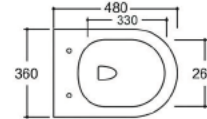

Wall-hung Toilet

Flushing system: Rimless

Size: 540x360x350mm

P-trap: 180mm

YJ-2390

Wall-hung Toilet

Flushing system: Rimless

Size: 505x340x360mm

P-trap: 180mm

YJ-2480

Wall-hung Toilet

Flushing system: Tronado quiet

Size: 485x360x360mm

P-trap: 180mm

YJ-2481

Wall-hung Toilet

Flushing system: Tornado quiet

Size: 480x360x360mm

P-trap: 180mm

YJ-2391

Wall-hung Toilet Flushing system:Rimless
Size: 485x360x365mm

YJ-2392

Wall-hung Toilet Flushing system:Rimless
Size: 485x360x365mm

YJ-2393