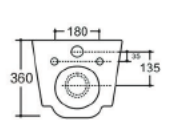

Wall-hung Toilet

Flushing system: Rimless

Size: 540x370x360mm

P-trap: 180mm

YJ-2005

Wall-hung Toilet

Flushing system: Rimless

Size: 520x370x360mm

P-trap: 180mm

YJ-2280

Wall-hung Toilet

Flushing system: Tronado quiet

Size: 520x360x360mm

P-trap: 180mm

YJ-2281

Wall-hung Toilet

Flushing system: Tornado quiet

Size: 520x360x360mm

P-trap: 180mm

YJ-2302

Wall-hung Toilet

Flushing system: Rimless

Size: 520x350x360mm

P-trap: 180mm