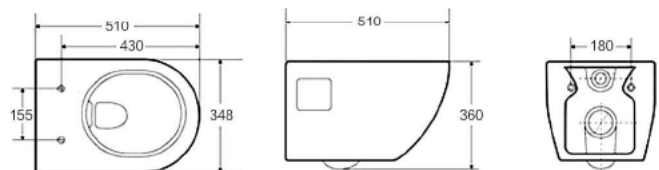

Size: 495x360x340mm

P-trap: 180mm

YJ-2319

Wall-hung Toilet

Flushing system: Rimless

Size: 490x340x360mm

P-trap: 180mm

YJ-2353

Wall-hung Toilet

Flushing system: Rimless

Size: 535x360x360mm

P-trap: 180mm

YJ-2382

Wall-hung Toilet

Flushing system: Rimless

Size: 510x348x360mm

P-trap: 180mm

YJ-2383

Wall-hung Toilet

Flushing system: Three hole eddy

Size: 510x365x345mm

P-trap: 180mm

YJ-2384

Wall-hung Toilet

Flushing system: One hole eddy

Size: 480x360x350mm

P-trap: 180mm

YJ-2385

Wall-hung Toilet

Flushing system: One hole eddy

Size: 530x360x350mm

P-trap: 180mm