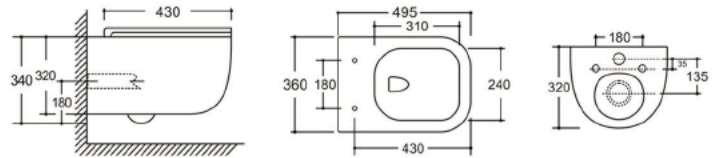

YJ-2311

Wall-hung Toilet

Flushing system: Rimless

Size: 495x355x350mm

P-trap: 180mm

YJ-2313

Wall-hung Toilet

Flushing system: Rimless

Size: 495x360x340mm

P-trap: 180mm

YJ-2319

Wall-hung Toilet

Flushing system: Rimless

Size: 490x340x360mm

P-trap: 180mm

YJ-2353