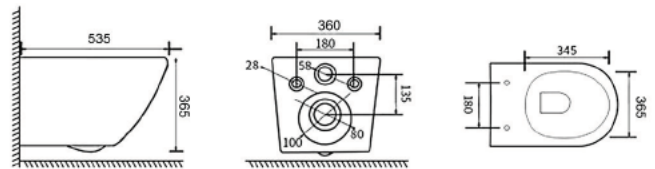

Wall-hung Toilet Flushing system:Rimless
Size: 555x360x365mm

YJ-2400

Wall-hung Toilet Flushing system:Rimless
Size: 555x360x365mm

YJ-2401

Wall-hung Toilet Flushing system:Double hole eddy
Size: 535x365x365mm

YJ-2402

Wall-hung Toilet Flushing system:Rimless
Size: 570x390x365mm

YJ-2403

Wall-hung Toilet Flushing system: Rimless
 Size: 555x360x365mm

YJ-2404

Wall-hung Toilet Flushing system: One hole eddy
 Size: 535x360x365mm

YJ-1380F

Wall-hung Bidet Fixing to wall with back
 Size: 480x370x300mm

YJ-1381F

Wall-hung Bidet Fixing to wall with back
 Size: 480x370x300mm

YJ-1382F

Wall-hung Bidet Fixing to wall with back
Size: 480x360x300mm