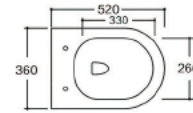

Wall-hung Toilet

Flushing system: Rimless

Size: 540x370x360mm

P-trap: 180mm

YJ-2005

Wall-hung Toilet

Flushing system: Rimless

Size: 520x370x360mm

P-trap: 180mm

YJ-2280

Wall-hung Toilet

Flushing system: Tronado quiet

Size: 520x360x360mm

P-trap: 180mm

YJ-2281

Wall-hung Toilet

Flushing system: Tornado quiet

Size: 520x360x360mm

P-trap: 180mm

YJ-2302

Wall-hung Toilet

Flushing system: Rimless

Size: 520x350x360mm

P-trap: 180mm