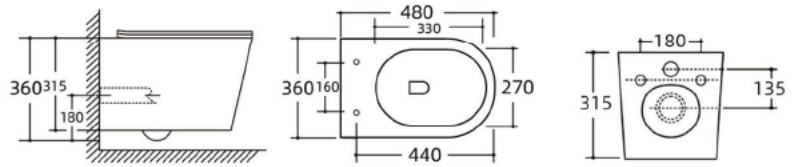

Flushing system: One hole eddy

Size: 480x360x350mm

P-trap: 180mm

YJ-2385

Wall-hung Toilet

Flushing system: One hole eddy

Size: 530x360x350mm

P-trap: 180mm

YJ-2386

Wall-hung Toilet

Flushing system: One hole eddy

Size: 480x360x360mm

P-trap: 180mm

YJ-2387

Wall-hung Toilet

Flushing system: Rimless