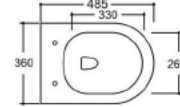

Wall-hung Toilet

Flushing system: Rimless

Size: 540x360x350mm

P-trap: 180mm

YJ-2390

Wall-hung Toilet

Flushing system: Rimless

Size: 505x340x360mm

P-trap: 180mm

YJ-2480

Wall-hung Toilet

Flushing system: Tronado quiet

Size: 485x360x360mm

P-trap: 180mm

YJ-2481

Wall-hung Toilet

Flushing system: Tornado quiet

Size: 480x360x360mm

P-trap: 180mm

YJ-2391

Wall-hung Toilet Flushing system:Rimless
Size: 485x360x365mm

YJ-2392

Wall-hung Toilet Flushing system:Rimless
Size: 485x360x365mm

YJ-2393

Wall-hung Toilet Flushing system:Washdown
Size: 555x360x395mm

YJ-2394

Wall-hung Toilet Flushing system:Washdown
Size: 575x360x365mm

YJ-2395

Wall-hung Toilet Flushing system:Washdown
Size: 570x360x365mm

YJ-2396