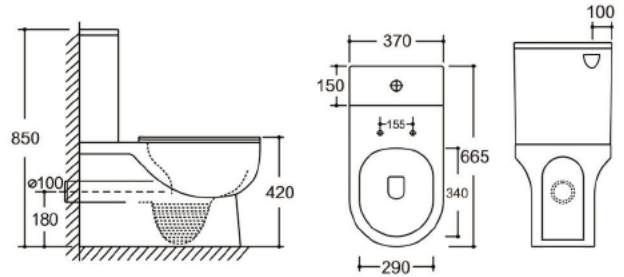

YJ-8300

Two Piece Toilet

Flushing system: Tronado quiet

Size: 660x360x800mm

S-trap: 100/250mm

P-trap: 180mm

YJ-8301

Two Piece Toilet

Flushing system: Tornado quiet

Size: 660x360x800mm

S-trap: 100/250mm

P-trap: 180mm

YJ-8302

Two Piece Toilet

Flushing system: Rimless

Size: 620x360x800mm

S-trap: 100/250mm

P-trap: 180mm

YJ-635

Two Piece Toilet

Flushing system: Washdown

Size: 665x370x850mm

P-trap: 180mm

YJ-637

Two Piece Toilet

Flushing system: Rimless

Size: 680x370x800mm

P-trap: 180mm

YJ-638

Two Piece Toilet
Flushing system: Rimless
Size: 610x370x845mm
P-trap: 180mm

YJ-639

Two Piece Toilet
Flushing system: Rimless
Size: 620x385x820mm
P-trap: 180mm