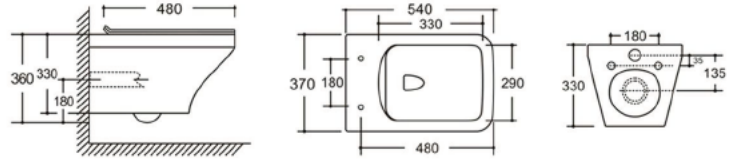

YJ-3302

Floor standing Toilet
Flushing system: Rimless
Size: 540x360x400mm
P-trap: 180mm

YJ-2000

Wall-hung Toilet
Flushing system: Rimless
Size: 570x360x360mm
P-trap: 180mm

YJ-2001

Wall-hung Toilet

Flushing system: Rimless

Size: 570x390x370mm

P-trap: 180mm

YJ-2003

Wall-hung Toilet

Flushing system: Rimless

Size: 570x355x350mm

P-trap: 180mm

YJ-2004

Wall-hung Toilet

Flushing system: Rimless

Size: 540x370x360mm

P-trap: 180mm

YJ-2005

Wall-hung Toilet

Flushing system: Rimless

Size: 520x370x360mm