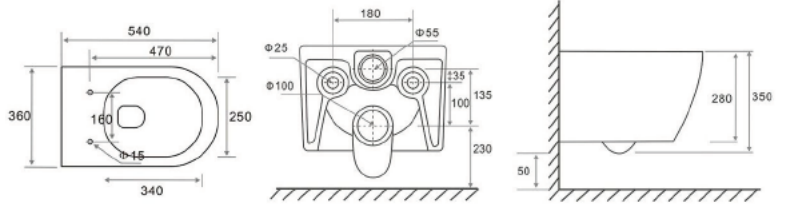

Size: 490x360x340mm

P-trap: 180mm

YJ-2388

Wall-hung Toilet

Flushing system: One hole eddy

Size: 530x360x350mm

P-trap: 180mm

YJ-2389

Wall-hung Toilet

Flushing system: Rimless

Size: 540x360x350mm

P-trap: 180mm

YJ-2390

Wall-hung Toilet

Flushing system: Rimless

Size: 505x340x360mm