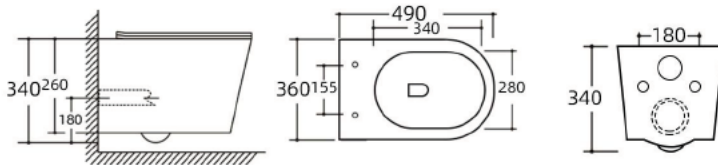

Flushing system: One hole eddy

Size: 480x360x350mm

P-trap: 180mm

YJ-2385

Wall-hung Toilet

Flushing system: One hole eddy

Size: 530x360x350mm

P-trap: 180mm

YJ-2386

Wall-hung Toilet

Flushing system: One hole eddy

Size: 480x360x360mm

P-trap: 180mm

YJ-2387

Wall-hung Toilet

Flushing system: Rimless

Size: 490x360x340mm

P-trap: 180mm

YJ-2388

Wall-hung Toilet

Flushing system: One hole eddy

Size: 530x360x350mm

P-trap: 180mm

YJ-2389