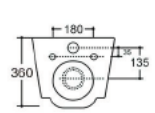

Wall-hung Toilet

Flushing system: Rimless

Size: 540x370x360mm

P-trap: 180mm

YJ-2005

Wall-hung Toilet

Flushing system: Rimless

Size: 520x370x360mm

P-trap: 180mm

YJ-2280

Wall-hung Toilet

Flushing system: Tronado quiet

Size: 520x360x360mm

P-trap: 180mm

YJ-2281

Wall-hung Toilet

Flushing system: Tornado quiet

Size: 520x360x360mm

P-trap: 180mm

YJ-2302

Wall-hung Toilet

Flushing system: Rimless

Size: 520x350x360mm

P-trap: 180mm