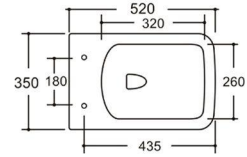

Flushing system: Tornado quiet

Size: 520x360x360mm

P-trap: 180mm

YJ-2302

Wall-hung Toilet

Flushing system: Rimless

Size: 520x350x360mm

P-trap: 180mm

YJ-2311

Wall-hung Toilet

Flushing system: Rimless

Size: 495x355x350mm

P-trap: 180mm

YJ-2313

Wall-hung Toilet

Flushing system: Rimless