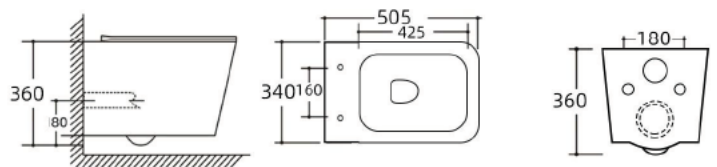

Size: 490x360x340mm

P-trap: 180mm

YJ-2388

Wall-hung Toilet

Flushing system: One hole eddy

Size: 530x360x350mm

P-trap: 180mm

YJ-2389

Wall-hung Toilet

Flushing system: Rimless

Size: 540x360x350mm

P-trap: 180mm

YJ-2390

Wall-hung Toilet

Flushing system: Rimless

Size: 505x340x360mm

P-trap: 180mm

YJ-2480

Wall-hung Toilet

Flushing system: Tronado quiet

Size: 485x360x360mm

P-trap: 180mm

YJ-2481

Wall-hung Toilet