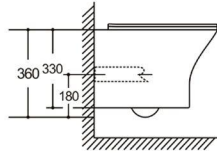

Flushing system: Tornado quiet

Size: 520x360x360mm

P-trap: 180mm

YJ-2302

Wall-hung Toilet

Flushing system: Rimless

Size: 520x350x360mm

P-trap: 180mm

YJ-2311

Wall-hung Toilet

Flushing system: Rimless

Size: 495x355x350mm

P-trap: 180mm

YJ-2313

Wall-hung Toilet

Flushing system: Rimless

Size: 495x360x340mm

P-trap: 180mm

YJ-2319

Wall-hung Toilet

Flushing system: Rimless

Size: 490x340x360mm

P-trap: 180mm

YJ-2353