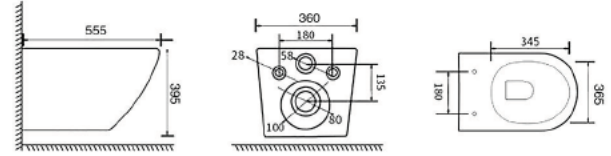

Wall-hung Toilet Flushing system:Rimless
Size: 520x360x365mm

YJ-2397

Wall-hung Toilet Flushing system:Rimless
Size: 540x360x365mm

YJ-2398

Wall-hung Toilet Flushing system:Rimless
Size: 535x360x365mm

YJ-2399(open piping)

Wall-hung Toilet Flushing system:Rimless
Size: 555x360x365mm

YJ-2400

Wall-hung Toilet Flushing system:Rimless
Size: 555x360x365mm

YJ-2401

Wall-hung Toilet Flushing system:Double hole eddy
Size: 535x365x365mm