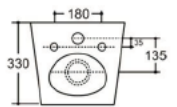

S-trap: 100/250mm

P-trap: 180mm

YJ-635

Two Piece Toilet

Flushing system: Washdown

Size: 665x370x850mm

P-trap: 180mm

YJ-637

Two Piece Toilet

Flushing system: Rimless

Size: 680x370x800mm

P-trap: 180mm

YJ-638

Two Piece Toilet
Flushing system: Rimless
Size: 610x370x845mm
P-trap: 180mm

YJ-639

Two Piece Toilet
Flushing system: Rimless
Size: 620x385x820mm
P-trap: 180mm

YJ-3302

Floor standing Toilet
Flushing system: Rimless
Size: 540x360x400mm
P-trap: 180mm

YJ-2000

Wall-hung Toilet
Flushing system: Rimless
Size: 570x360x360mm
P-trap: 180mm

YJ-2001

Wall-hung Toilet

Flushing system: Rimless