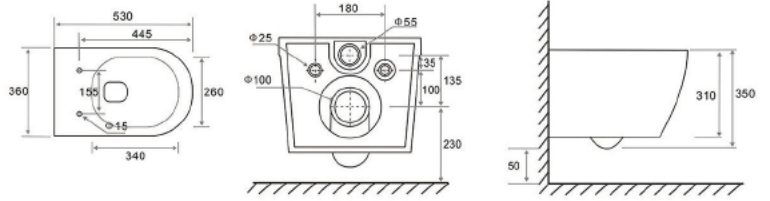

P-trap: 180mm

YJ-2383

Wall-hung Toilet

Flushing system: Three hole eddy

Size: 510x365x345mm

P-trap: 180mm

YJ-2384

Wall-hung Toilet

Flushing system: One hole eddy

Size: 480x360x350mm

P-trap: 180mm

YJ-2385

Wall-hung Toilet

Flushing system: One hole eddy

Size: 530x360x350mm

P-trap: 180mm

YJ-2386

Wall-hung Toilet

Flushing system: One hole eddy

Size: 480x360x360mm

P-trap: 180mm

YJ-2387

Wall-hung Toilet

Flushing system: Rimless