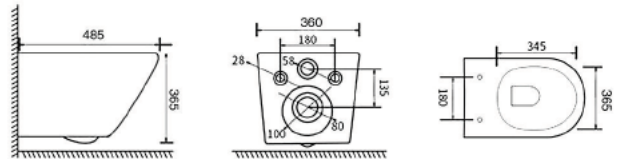

Flushing system: Tornado quiet

Size: 480x360x360mm

P-trap: 180mm

YJ-2391

Wall-hung Toilet Flushing system:Rimless
Size: 485x360x365mm

YJ-2392

Wall-hung Toilet Flushing system:Rimless
Size: 485x360x365mm

YJ-2393

Wall-hung Toilet Flushing system:Washdown
Size: 555x360x395mm

YJ-2394

Wall-hung Toilet Flushing system:Washdown
Size: 575x360x365mm

YJ-2395

Wall-hung Toilet Flushing system:Washdown
Size: 570x360x365mm

YJ-2396