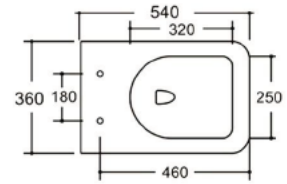

S-trap: 100/250mm

P-trap: 180mm

YJ-635

Two Piece Toilet

Flushing system: Washdown

Size: 665x370x850mm

P-trap: 180mm

YJ-637

Two Piece Toilet

Flushing system: Rimless

Size: 680x370x800mm

P-trap: 180mm

YJ-638

Two Piece Toilet
Flushing system: Rimless
Size: 610x370x845mm
P-trap: 180mm

YJ-639

Two Piece Toilet
Flushing system: Rimless
Size: 620x385x820mm
P-trap: 180mm

YJ-3302

Floor standing Toilet
Flushing system: Rimless
Size: 540x360x400mm
P-trap: 180mm

YJ-2000

Wall-hung Toilet
Flushing system: Rimless
Size: 570x360x360mm
P-trap: 180mm

YJ-2001

Wall-hung Toilet

Flushing system: Rimless

Size: 570x390x370mm

P-trap: 180mm

YJ-2003

Wall-hung Toilet

Flushing system: Rimless

Size: 570x355x350mm

P-trap: 180mm

YJ-2004