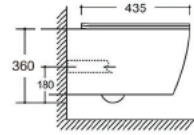

Wall-hung Toilet

Flushing system: Rimless

Size: 540x370x360mm

P-trap: 180mm

YJ-2005

Wall-hung Toilet

Flushing system: Rimless

Size: 520x370x360mm

P-trap: 180mm

YJ-2280

Wall-hung Toilet

Flushing system: Tronado quiet

Size: 520x360x360mm

P-trap: 180mm

YJ-2281

Wall-hung Toilet

Flushing system: Tornado quiet

Size: 520x360x360mm

P-trap: 180mm

YJ-2302

Wall-hung Toilet

Flushing system: Rimless

Size: 520x350x360mm

P-trap: 180mm