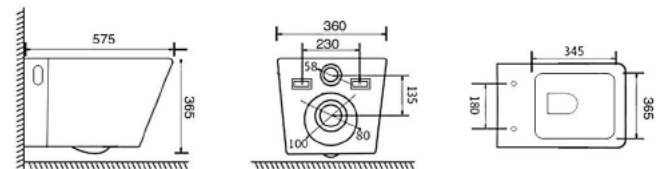

Flushing system: Tornado quiet

Size: 480x360x360mm

P-trap: 180mm

YJ-2391

Wall-hung Toilet Flushing system:Rimless
Size: 485x360x365mm

YJ-2392

Wall-hung Toilet Flushing system:Rimless
Size: 485x360x365mm

YJ-2393

Wall-hung Toilet Flushing system:Washdown
Size: 555x360x395mm

YJ-2394

Wall-hung Toilet Flushing system:Washdown
Size: 575x360x365mm

YJ-2395

Wall-hung Toilet Flushing system:Washdown
Size: 570x360x365mm

YJ-2396