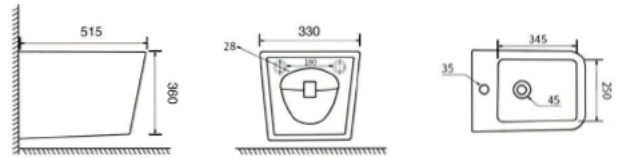

YJ-2402

Wall-hung Toilet Flushing system:Rimless
Size: 570x390x365mm

YJ-2403

Wall-hung Toilet Flushing system: Rimless
 Size: 555x360x365mm

YJ-2404

Wall-hung Toilet Flushing system: One hole eddy
 Size: 535x360x365mm

YJ-1380F

Wall-hung Bidet Fixing to wall with back
 Size: 480x370x300mm

YJ-1381F

Wall-hung Bidet Fixing to wall with back
 Size: 480x370x300mm

YJ-1382F

Wall-hung Bidet Fixing to wall with back
Size: 480x360x300mm

YJ-1383F

Wall-hung Bidet Fixing to wall with back
Size: 515x330x360mm

YJ-1384F

Wall-hung Bidet Fixing to wall with back
Size: 555x360x330mm