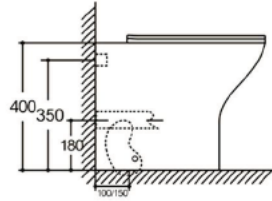

S-trap: 100/250mm

P-trap: 180mm

YJ-635

Two Piece Toilet

Flushing system: Washdown

Size: 665x370x850mm

P-trap: 180mm

YJ-637

Two Piece Toilet

Flushing system: Rimless

Size: 680x370x800mm

P-trap: 180mm

YJ-638

Two Piece Toilet
Flushing system: Rimless
Size: 610x370x845mm
P-trap: 180mm

YJ-639

Two Piece Toilet
Flushing system: Rimless
Size: 620x385x820mm
P-trap: 180mm

YJ-3302

Floor standing Toilet
Flushing system: Rimless
Size: 540x360x400mm
P-trap: 180mm

YJ-2000

Wall-hung Toilet
Flushing system: Rimless
Size: 570x360x360mm
P-trap: 180mm

YJ-2001

Wall-hung Toilet

Flushing system: Rimless

Size: 570x390x370mm

P-trap: 180mm

YJ-2003

Wall-hung Toilet

Flushing system: Rimless

Size: 570x355x350mm

P-trap: 180mm

YJ-2004