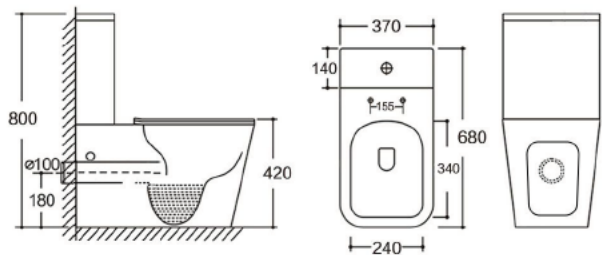

Flushing system: Tornado quiet

Size: 660x360x800mm

S-trap: 100/250mm

P-trap: 180mm

YJ-8302

Two Piece Toilet

Flushing system: Rimless

Size: 620x360x800mm

S-trap: 100/250mm

P-trap: 180mm

YJ-635

Two Piece Toilet

Flushing system: Washdown

Size: 665x370x850mm

P-trap: 180mm

YJ-637

Two Piece Toilet

Flushing system: Rimless

Size: 680x370x800mm

P-trap: 180mm

YJ-638

Two Piece Toilet
Flushing system: Rimless
Size: 610x370x845mm
P-trap: 180mm

YJ-639

Two Piece Toilet
Flushing system: Rimless
Size: 620x385x820mm
P-trap: 180mm