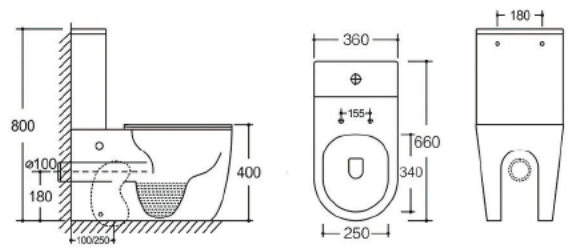

YJ-8300

Two Piece Toilet

Flushing system: Tronado quiet

Size: 660x360x800mm

S-trap: 100/250mm

P-trap: 180mm

YJ-8301

Two Piece Toilet

Flushing system: Tornado quiet

Size: 660x360x800mm

S-trap: 100/250mm

P-trap: 180mm

YJ-8302

Two Piece Toilet

Flushing system: Rimless

Size: 620x360x800mm

S-trap: 100/250mm

P-trap: 180mm

YJ-635

Two Piece Toilet

Flushing system: Washdown

Size: 665x370x850mm

P-trap: 180mm

YJ-637

Two Piece Toilet

Flushing system: Rimless

Size: 680x370x800mm

P-trap: 180mm

YJ-638

Two Piece Toilet
Flushing system: Rimless
Size: 610x370x845mm
P-trap: 180mm

YJ-639

Two Piece Toilet
Flushing system: Rimless
Size: 620x385x820mm
P-trap: 180mm