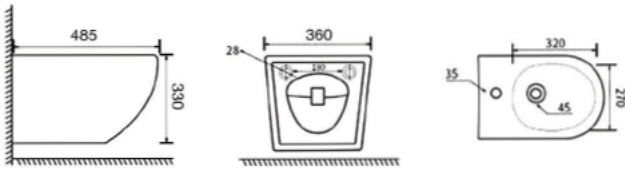

YJ-2402

Wall-hung Toilet Flushing system:Rimless
Size: 570x390x365mm

YJ-2403

Wall-hung Toilet Flushing system: Rimless
 Size: 555x360x365mm

YJ-2404

Wall-hung Toilet Flushing system: One hole eddy
 Size: 535x360x365mm

YJ-1380F

Wall-hung Bidet Fixing to wall with back
 Size: 480x370x300mm

YJ-1381F

Wall-hung Bidet Fixing to wall with back
 Size: 480x370x300mm

YJ-1382F

Wall-hung Bidet Fixing to wall with back
Size: 480x360x300mm

YJ-1383F

Wall-hung Bidet Fixing to wall with back
Size: 515x330x360mm

YJ-1384F

Wall-hung Bidet Fixing to wall with back
Size: 555x360x330mm