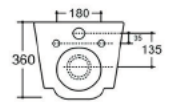

Wall-hung Toilet

Flushing system: Rimless

Size: 540x360x350mm

P-trap: 180mm

YJ-2390

Wall-hung Toilet

Flushing system: Rimless

Size: 505x340x360mm

P-trap: 180mm

YJ-2480

Wall-hung Toilet

Flushing system: Tronado quiet

Size: 485x360x360mm

P-trap: 180mm

YJ-2481

Wall-hung Toilet

Flushing system: Tornado quiet

Size: 480x360x360mm

P-trap: 180mm

YJ-2391

Wall-hung Toilet Flushing system:Rimless
Size: 485x360x365mm

YJ-2392

Wall-hung Toilet Flushing system:Rimless
Size: 485x360x365mm

YJ-2393