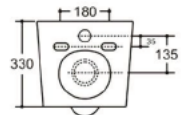

YJ-3302

Floor standing Toilet
Flushing system: Rimless
Size: 540x360x400mm
P-trap: 180mm

YJ-2000

Wall-hung Toilet
Flushing system: Rimless
Size: 570x360x360mm
P-trap: 180mm

YJ-2001

Wall-hung Toilet

Flushing system: Rimless

Size: 570x390x370mm

P-trap: 180mm

YJ-2003

Wall-hung Toilet

Flushing system: Rimless

Size: 570x355x350mm

P-trap: 180mm

YJ-2004

Wall-hung Toilet

Flushing system: Rimless

Size: 540x370x360mm

P-trap: 180mm

YJ-2005

Wall-hung Toilet

Flushing system: Rimless

Size: 520x370x360mm