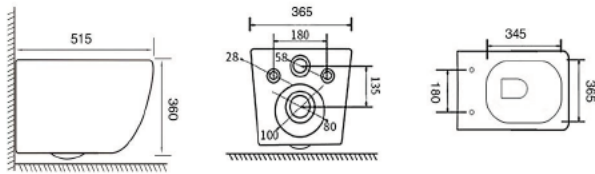

Wall-hung Toilet Flushing system:Rimless
Size: 555x360x365mm

YJ-2400

Wall-hung Toilet Flushing system:Rimless
Size: 555x360x365mm

YJ-2401

Wall-hung Toilet Flushing system:Double hole eddy
Size: 535x365x365mm

YJ-2402

Wall-hung Toilet Flushing system:Rimless
Size: 570x390x365mm

YJ-2403

Wall-hung Toilet Flushing system: Rimless
 Size: 555x360x365mm

YJ-2404

Wall-hung Toilet Flushing system: One hole eddy
 Size: 535x360x365mm

YJ-1380F

Wall-hung Bidet Fixing to wall with back
 Size: 480x370x300mm

YJ-1381F

Wall-hung Bidet Fixing to wall with back
 Size: 480x370x300mm

YJ-1382F

Wall-hung Bidet Fixing to wall with back
Size: 480x360x300mm

YJ-1383F

Wall-hung Bidet Fixing to wall with back
Size: 515x330x360mm

YJ-1384F

Wall-hung Bidet Fixing to wall with back
Size: 555x360x330mm