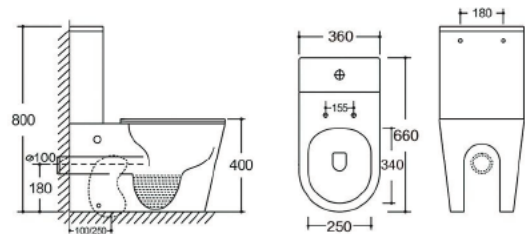

YJ-8300

Two Piece Toilet

Flushing system: Tronado quiet

Size: 660x360x800mm

S-trap: 100/250mm

P-trap: 180mm

YJ-8301

Two Piece Toilet

Flushing system: Tornado quiet

Size: 660x360x800mm

S-trap: 100/250mm

P-trap: 180mm

YJ-8302

Two Piece Toilet

Flushing system: Rimless

Size: 620x360x800mm

S-trap: 100/250mm

P-trap: 180mm

YJ-635

Two Piece Toilet

Flushing system: Washdown

Size: 665x370x850mm

P-trap: 180mm

YJ-637

Two Piece Toilet

Flushing system: Rimless

Size: 680x370x800mm

P-trap: 180mm

YJ-638

Two Piece Toilet
Flushing system: Rimless
Size: 610x370x845mm
P-trap: 180mm

YJ-639

Two Piece Toilet
Flushing system: Rimless
Size: 620x385x820mm
P-trap: 180mm