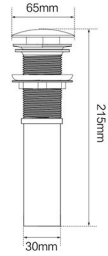

Pedestal Basin
Size: 460x380x840mm

B-165 P-295

Pedestal Basin
Size: 460x380x840mm

B-165 P-296

Pedestal Basin
Size: 460x380x840mm

Model: DL001

Model: DL002

Model: DS001