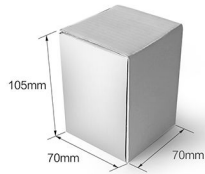

Packing Size: DS001/DS002