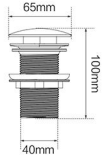

Pedestal Basin
Size: 460x380x840mm

B-165 P-295

Pedestal Basin
Size: 460x380x840mm

B-165 P-296

Pedestal Basin
Size: 460x380x840mm

Model: DL001

Model: DL002

Model: DS001