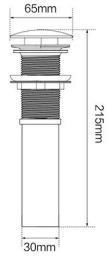

Pedestal Basin
Size: 460x380x840mm

B-165 P-295

Pedestal Basin
Size: 460x380x840mm

B-165 P-296

Pedestal Basin
Size: 460x380x840mm

Model: DL001

Model: DL002

Model: DS001