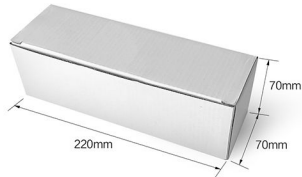

Packing Size: DL001/DL002

Packing Size: DS001/DS002

YOU CAN CHOOSE

Colour

Overflow hole