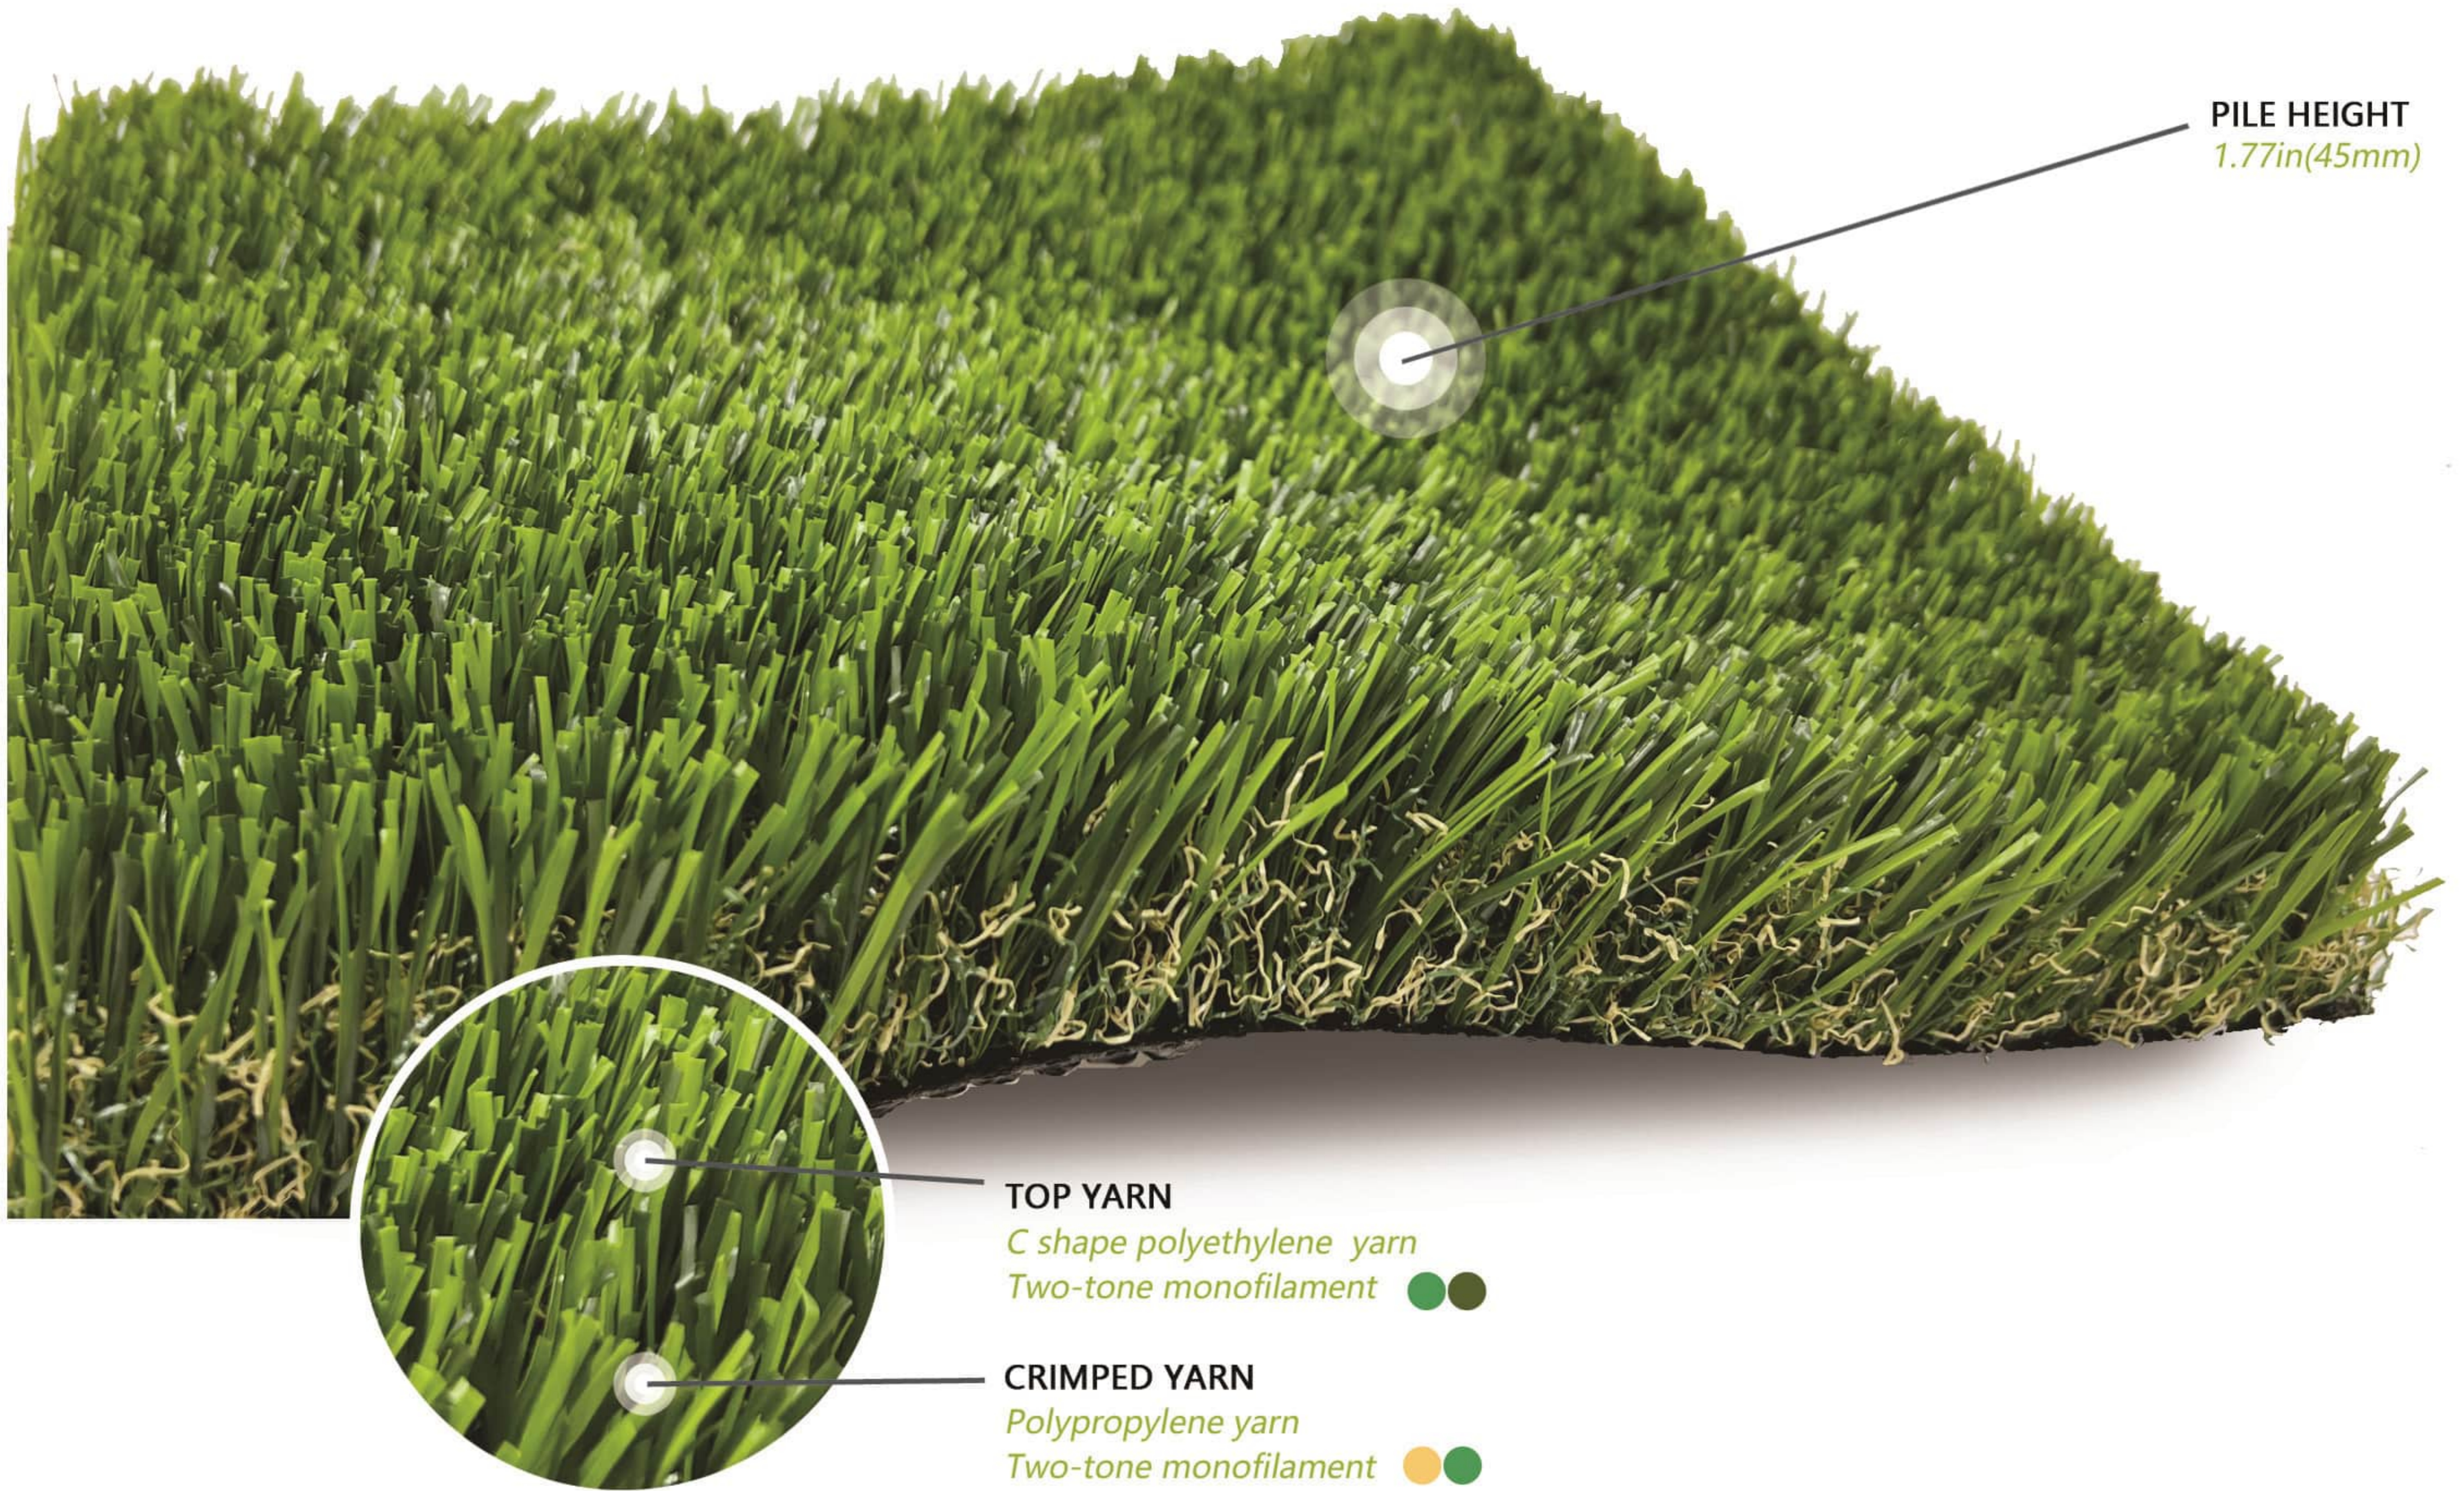

CAMP 4516

FULL OF VITALITY