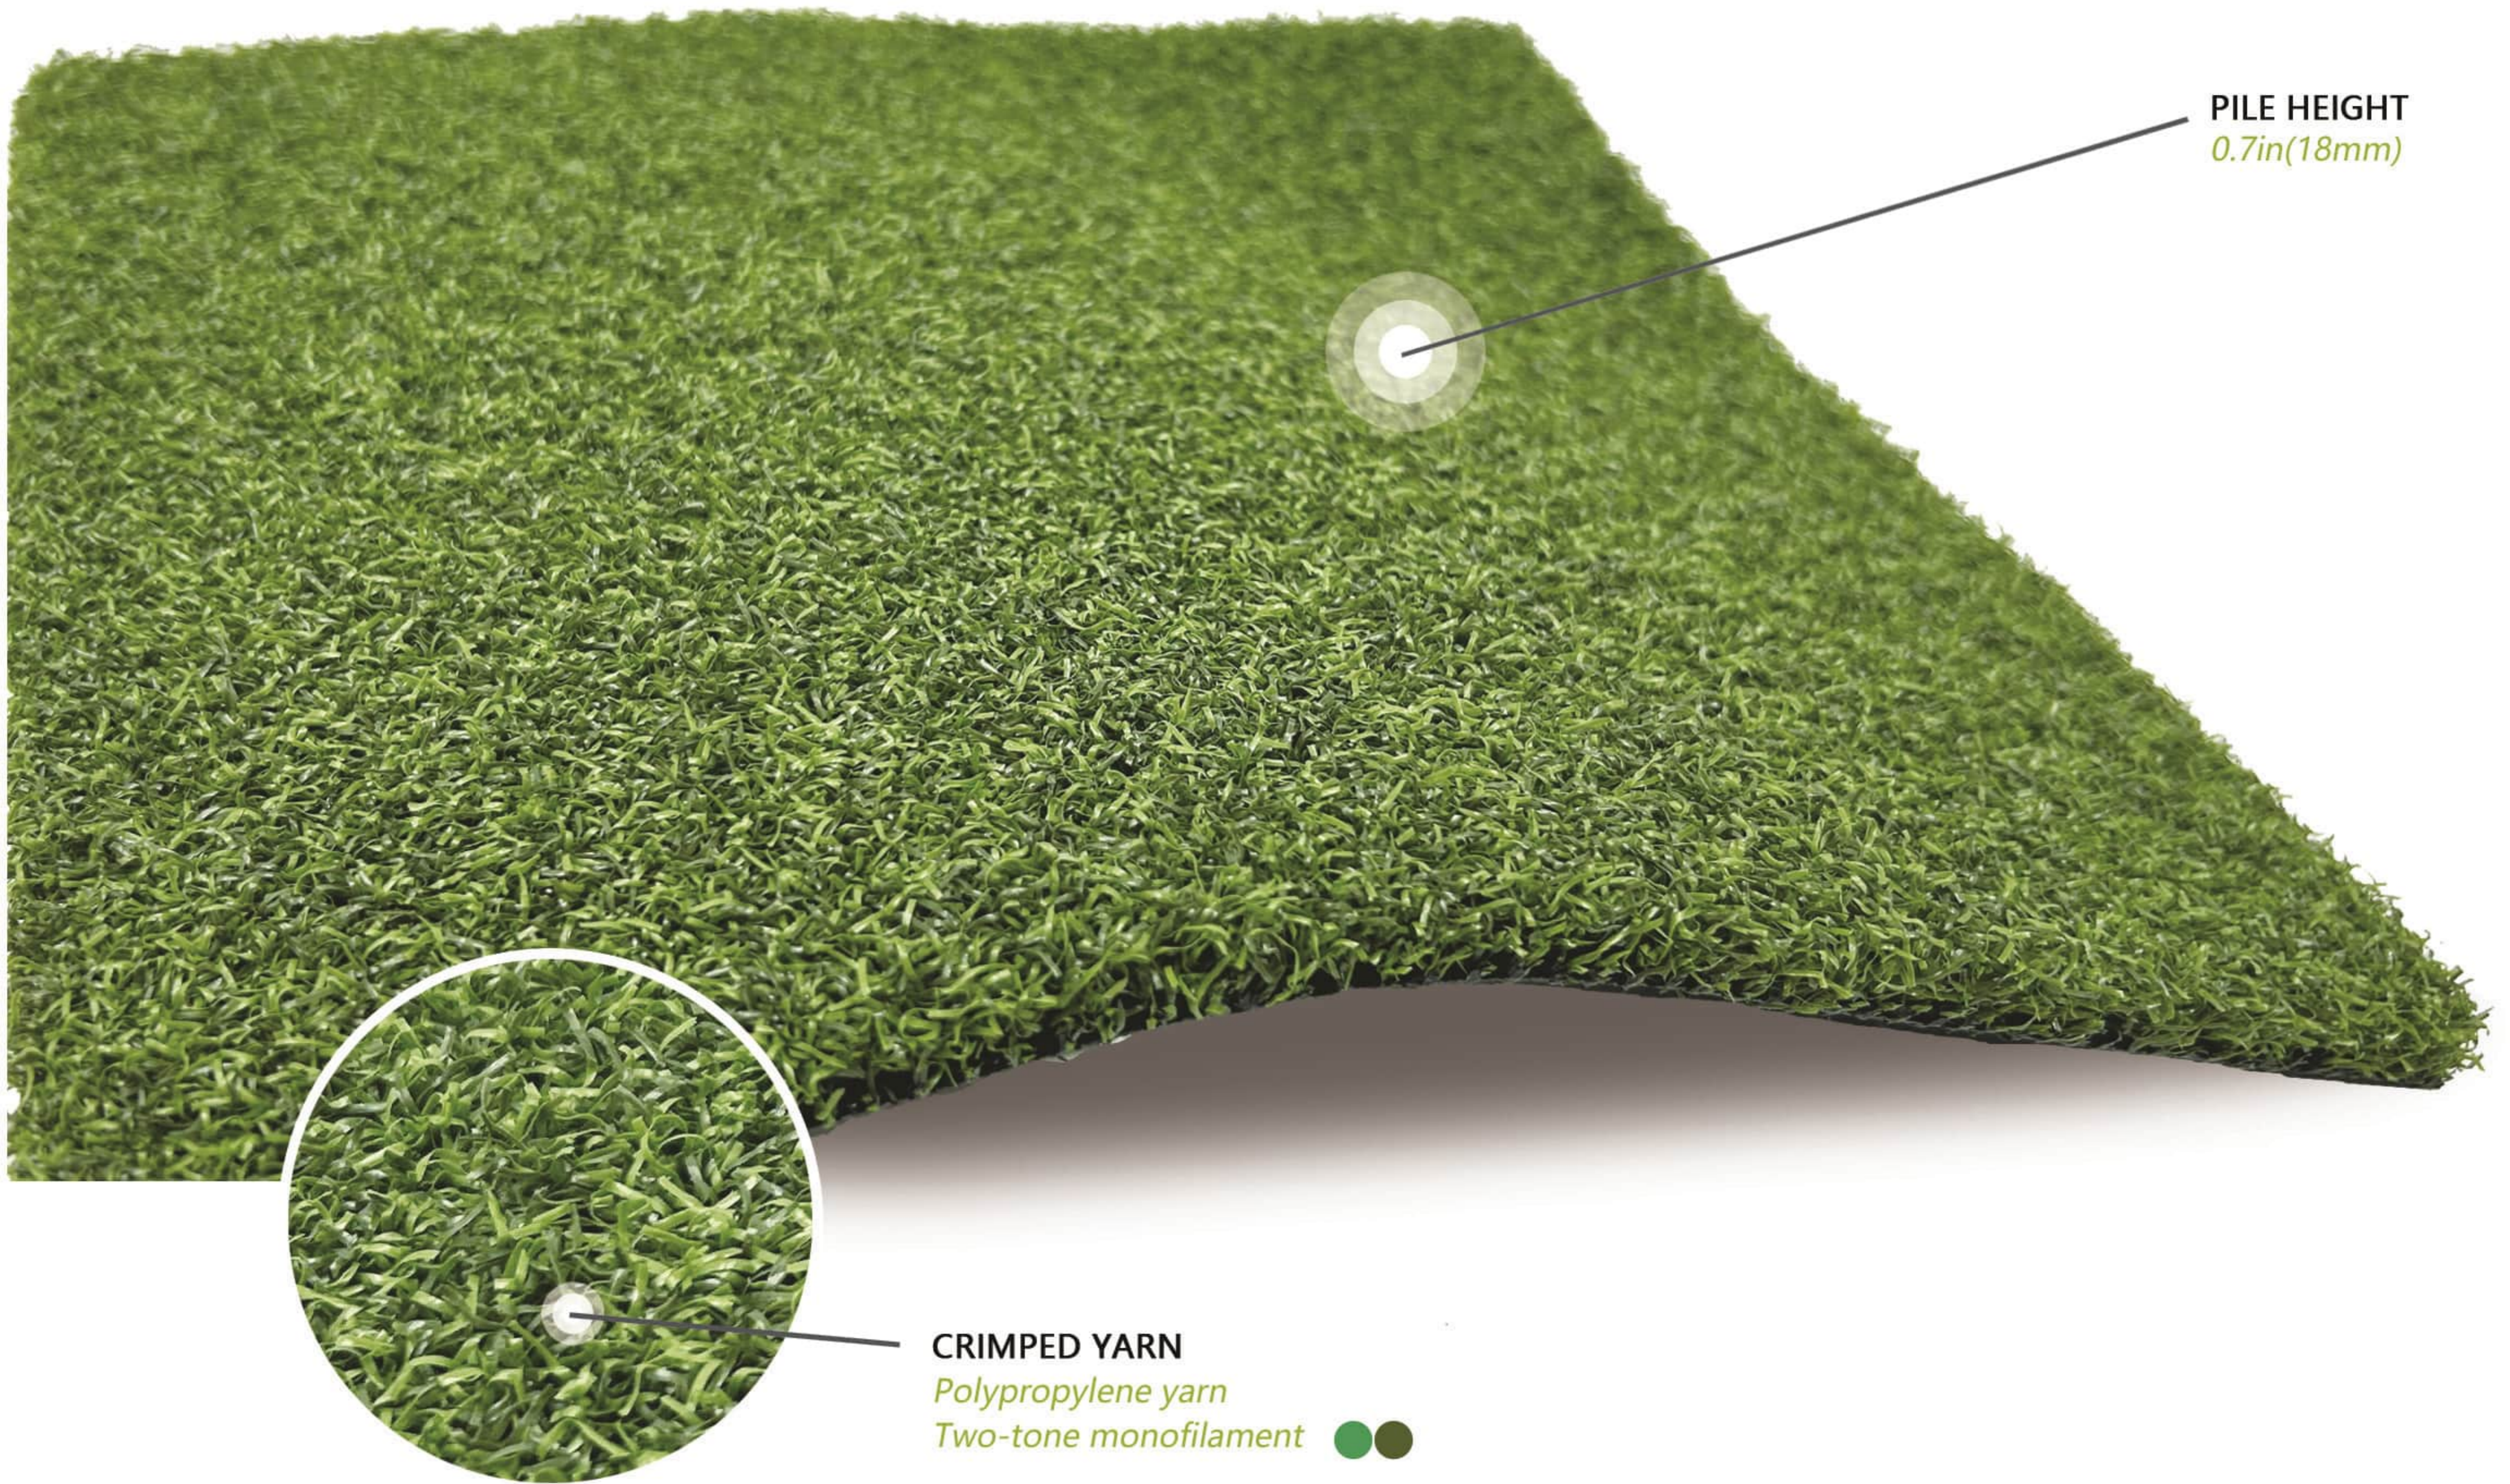

PUTTING 1823

FOUR SEASONS BEAUTY