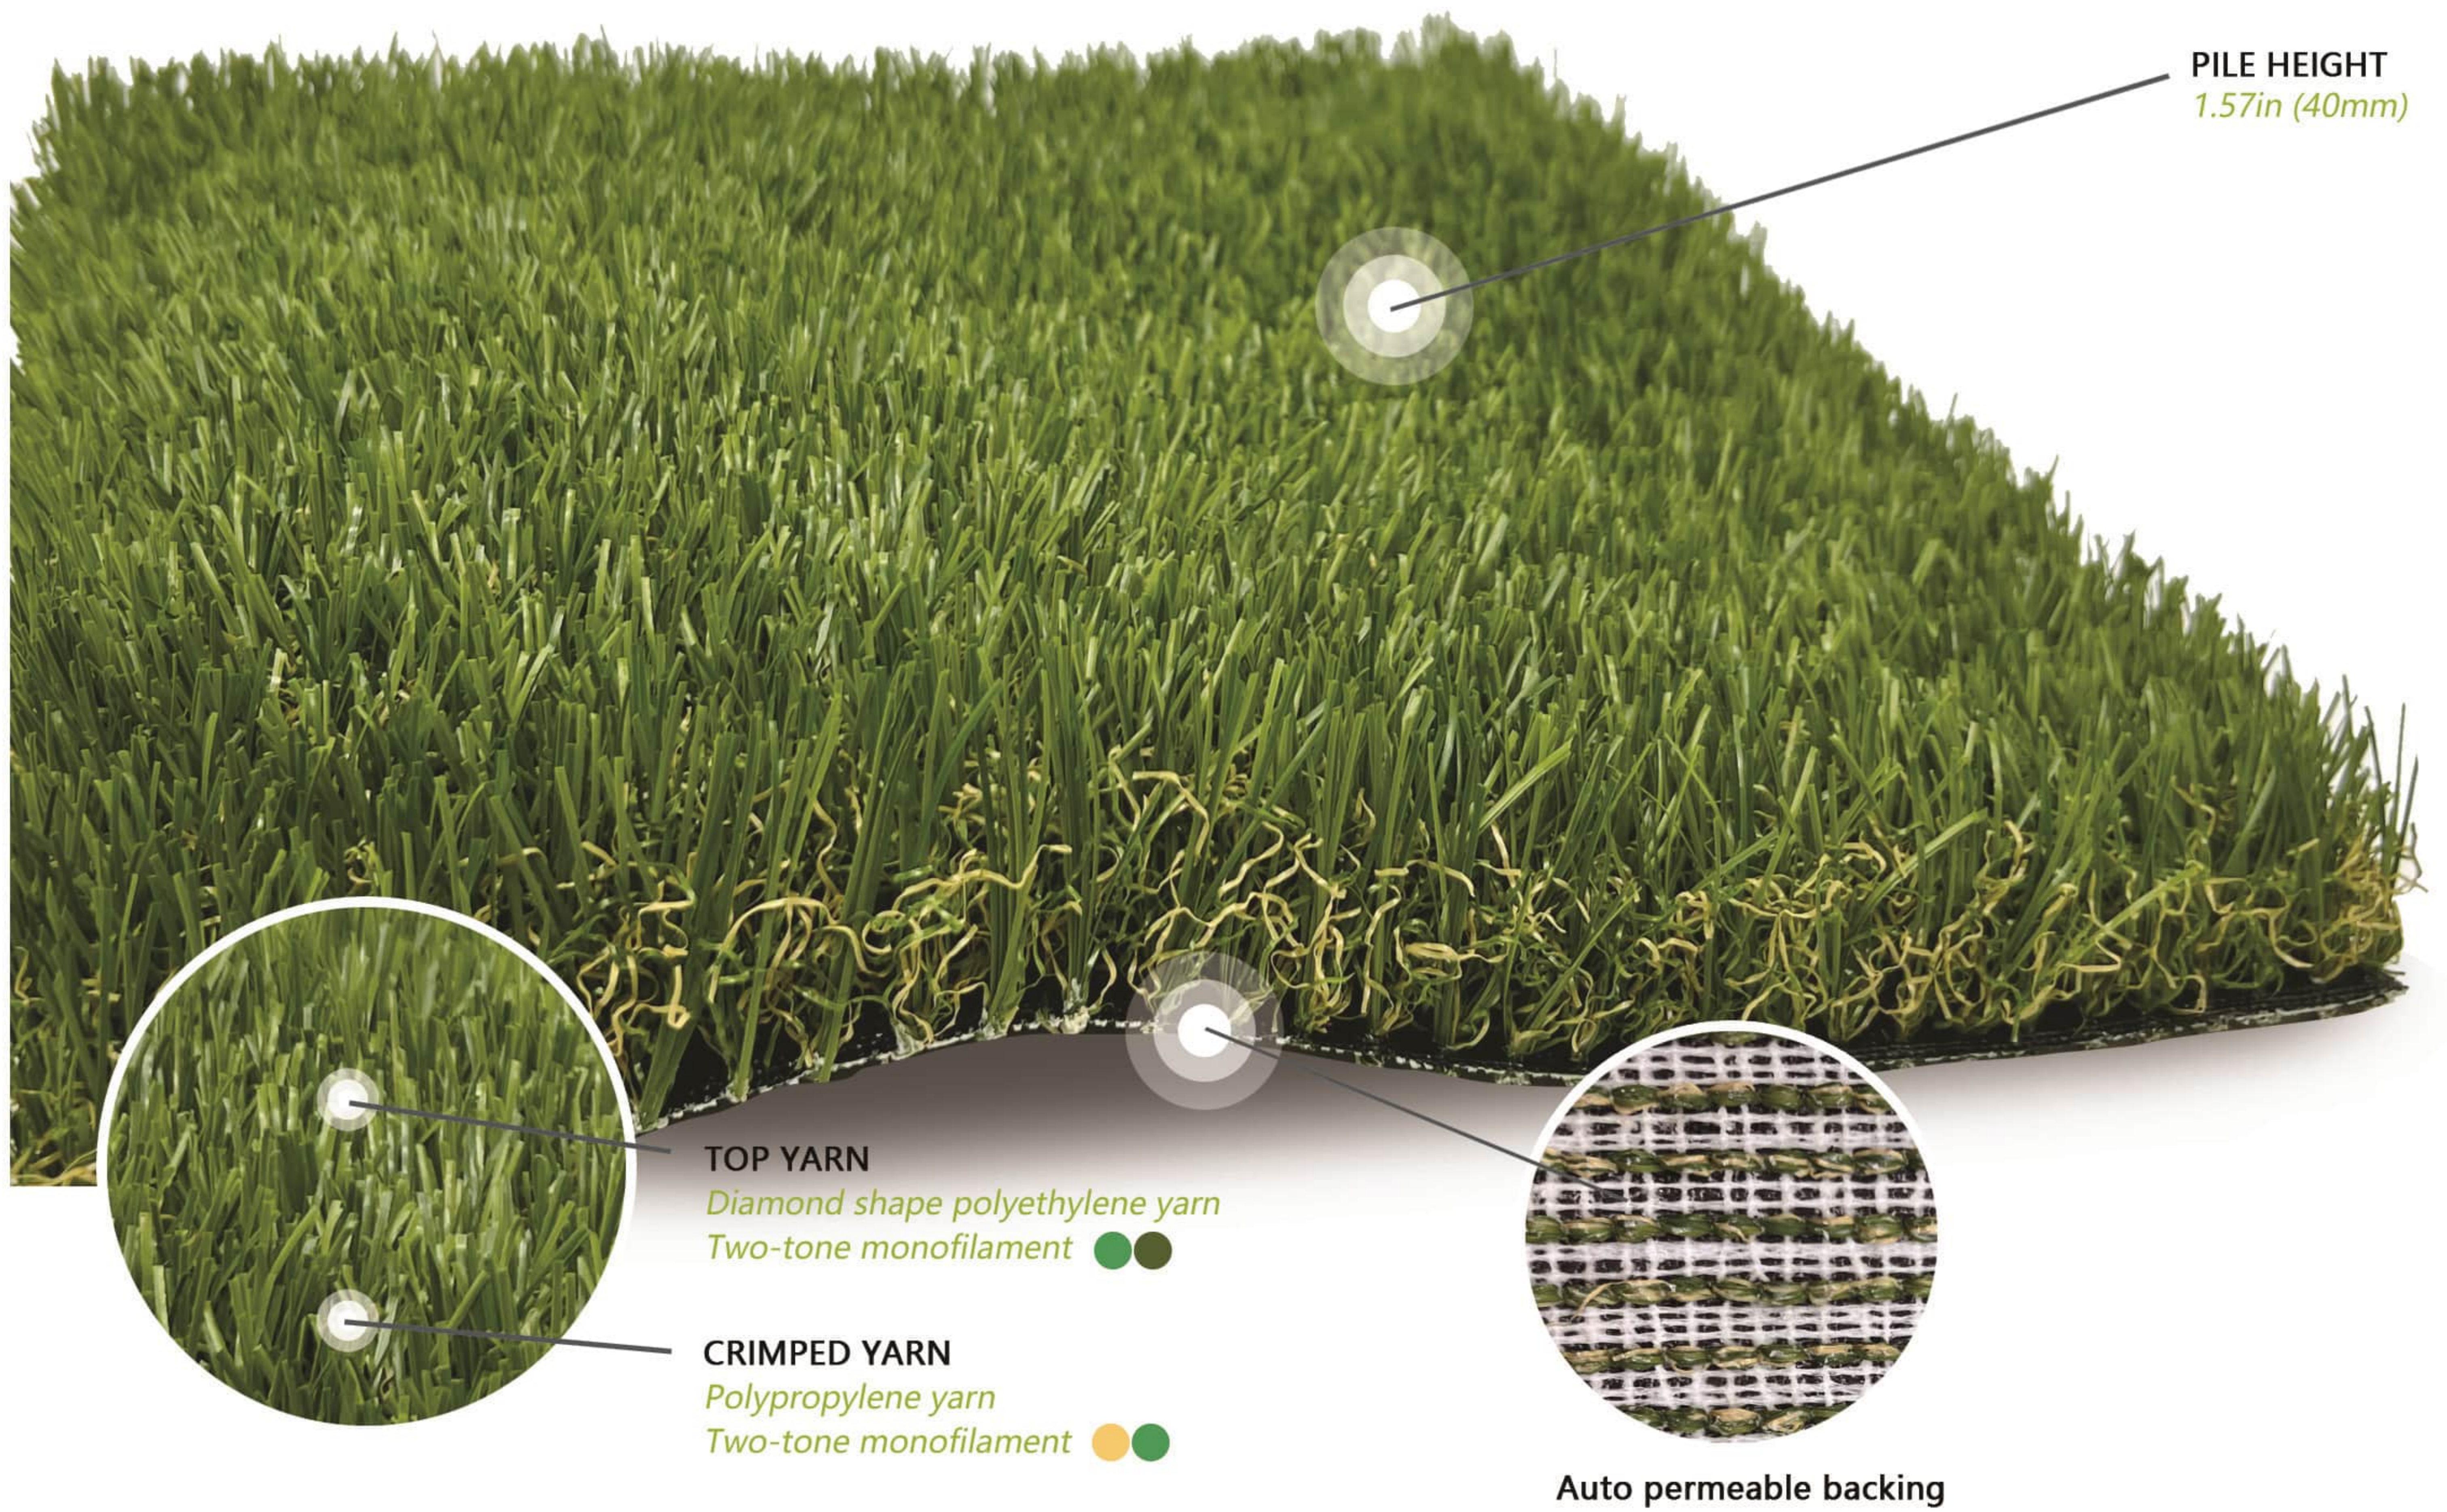

DIAMOND 4014

RESILIENCE AND SHAPE MEMORY