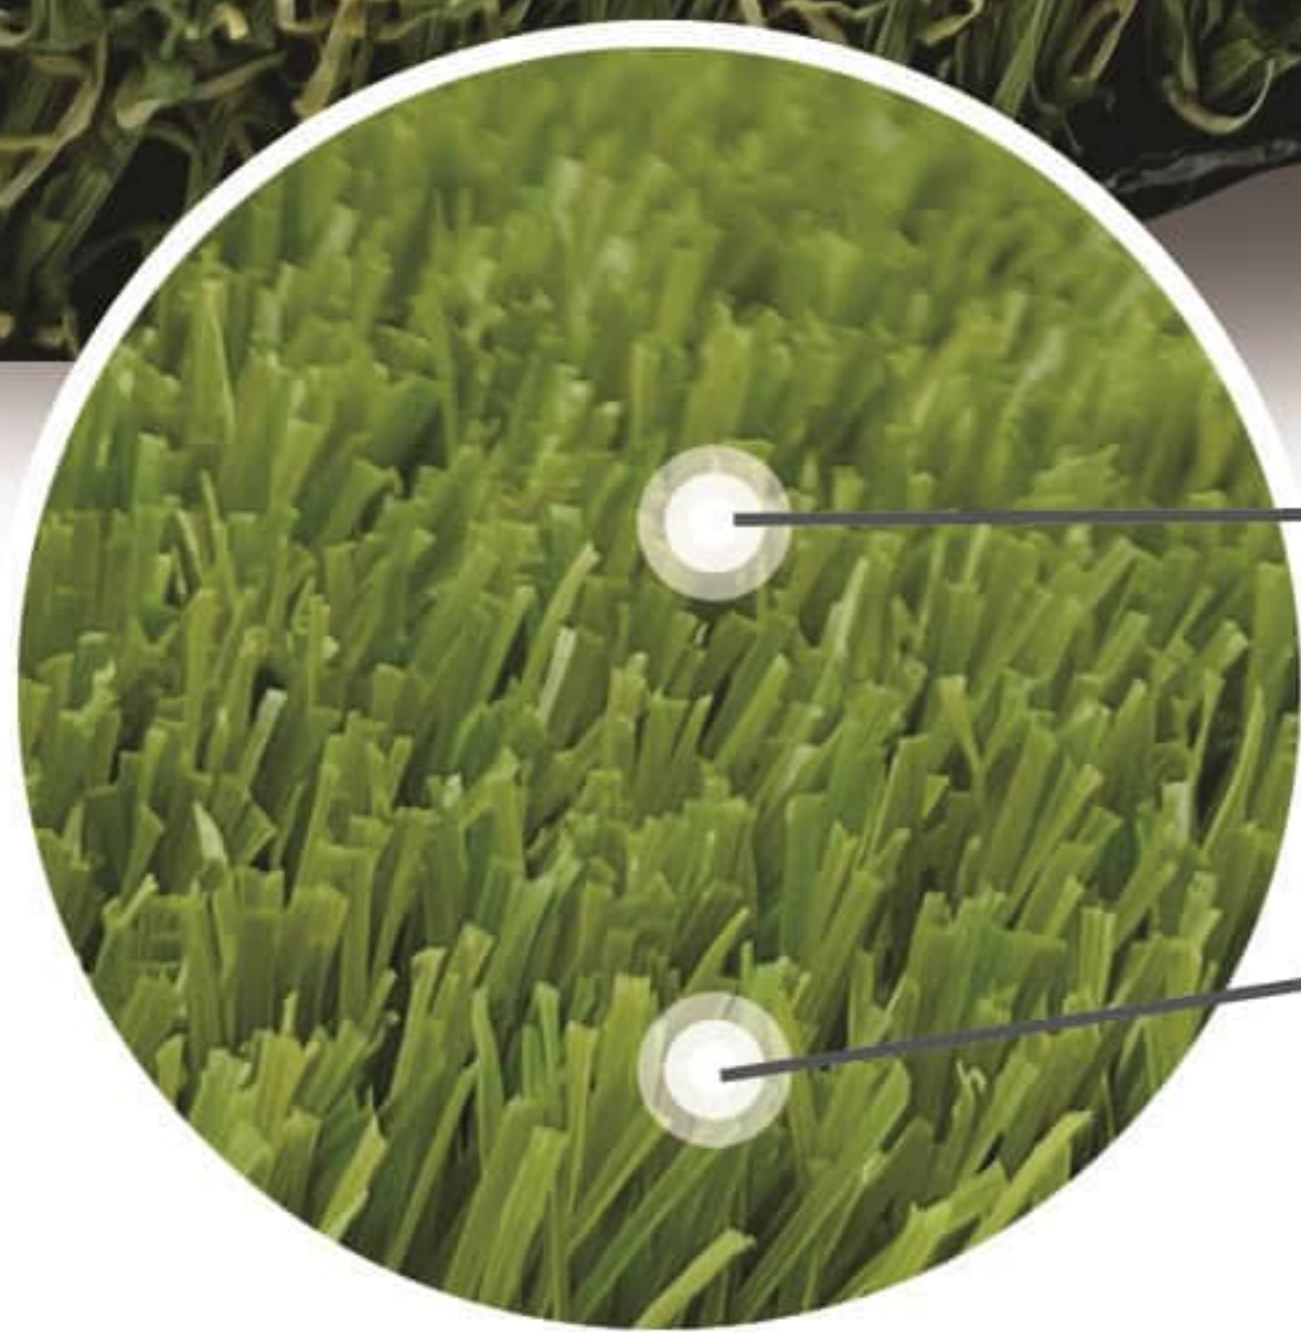

SUPER 4013

RESILIENCE AND SHAPE MEMORY

SUPER 4013 is a great value product with a height of 40mm (1.57inch).

The lawn looks green, and it is soft and comfortable to step on. It is very romantic to lie on it and enjoy the starry sky with your loved one.

Super 4013 is composed of straight wire and curved wire. The straight silk has two shades of green bright green and bamboo green, which are perfectly blended together, like a water town in the south of the Yangtze River after the rain in autumn, gentle and lingering, and the curly silk is composed of fruit green and egg yellow. High simulation effect is the best choice for our garden products.

PILE HEIGHT
1.69in(43mm)

TOP YARN
Wave shape polyethylene yarn
Two-tone monofilament ●●

CRIMPED YARN
Polypropylene yarn
Two-tone monofilament ●●

SPRING OLIVE 4313

A GREAT EXPERIENCE

Spring Olive is the artificial turf perfect for extreme weather. The Pile height is 43mm (1.69inch).

Spring Olive is composed of straight and curly yarn. Straight yarn has two tones of green: the perfect blend of bishan color and olive green makes the whole lawn look full of vitality. The curly yarn is composed of fruit green and beige. With good support and high resilience, you will fall in love with this lawn at a glance.