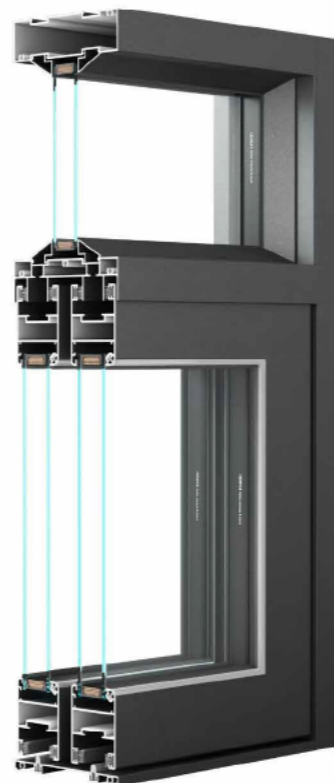

SERIES SLIDING

105Z

NARROW FRAME SLIDING DOOR / SLIDING WINDOW

- Narrow Frame Design
- Stainless Steel Lock Point

PRODUCT PARAMETES

DESCRIPTION	PROFILE THINCKNESS	1.3mm
	OPENING WAY	Two Tracks / Three Tracks
	GLASS	5mm+12A+5mm
	HARDWARE COLOR	Silver/Black
	PROFILE COLOR	Black/White/Gray/Coffee(Powder Coating)
	FLUSH LOCK	PAG Aluminum Hook Lock
	LOCK POINT	Stainless Steel Single Hook Lock
	WHEEL	Customized Mute two Wheel
	AVAILABLE SIZE	Opening Panel (Width: 350-1200 / Height: 500-2700)

CUSTOMIZED

- Sliding Stopper
- Anti Typhoon Anti Balance Wheel
- Copper strip, 35 high rail, high rail, low rail