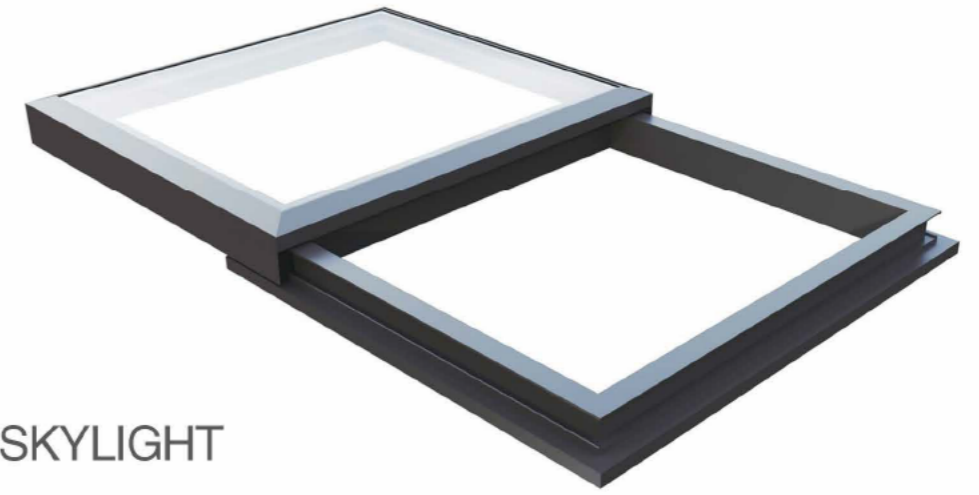

### CUSTOMIZED

- Casement Electric Skylight
- 27A Electric Shading System

ELECTRIC SKYLIGHT

ELECTRIC SKYLIGHT

SLIDING ROOF SKYLIGHT

SLIDING ROOF SKYLIGHT