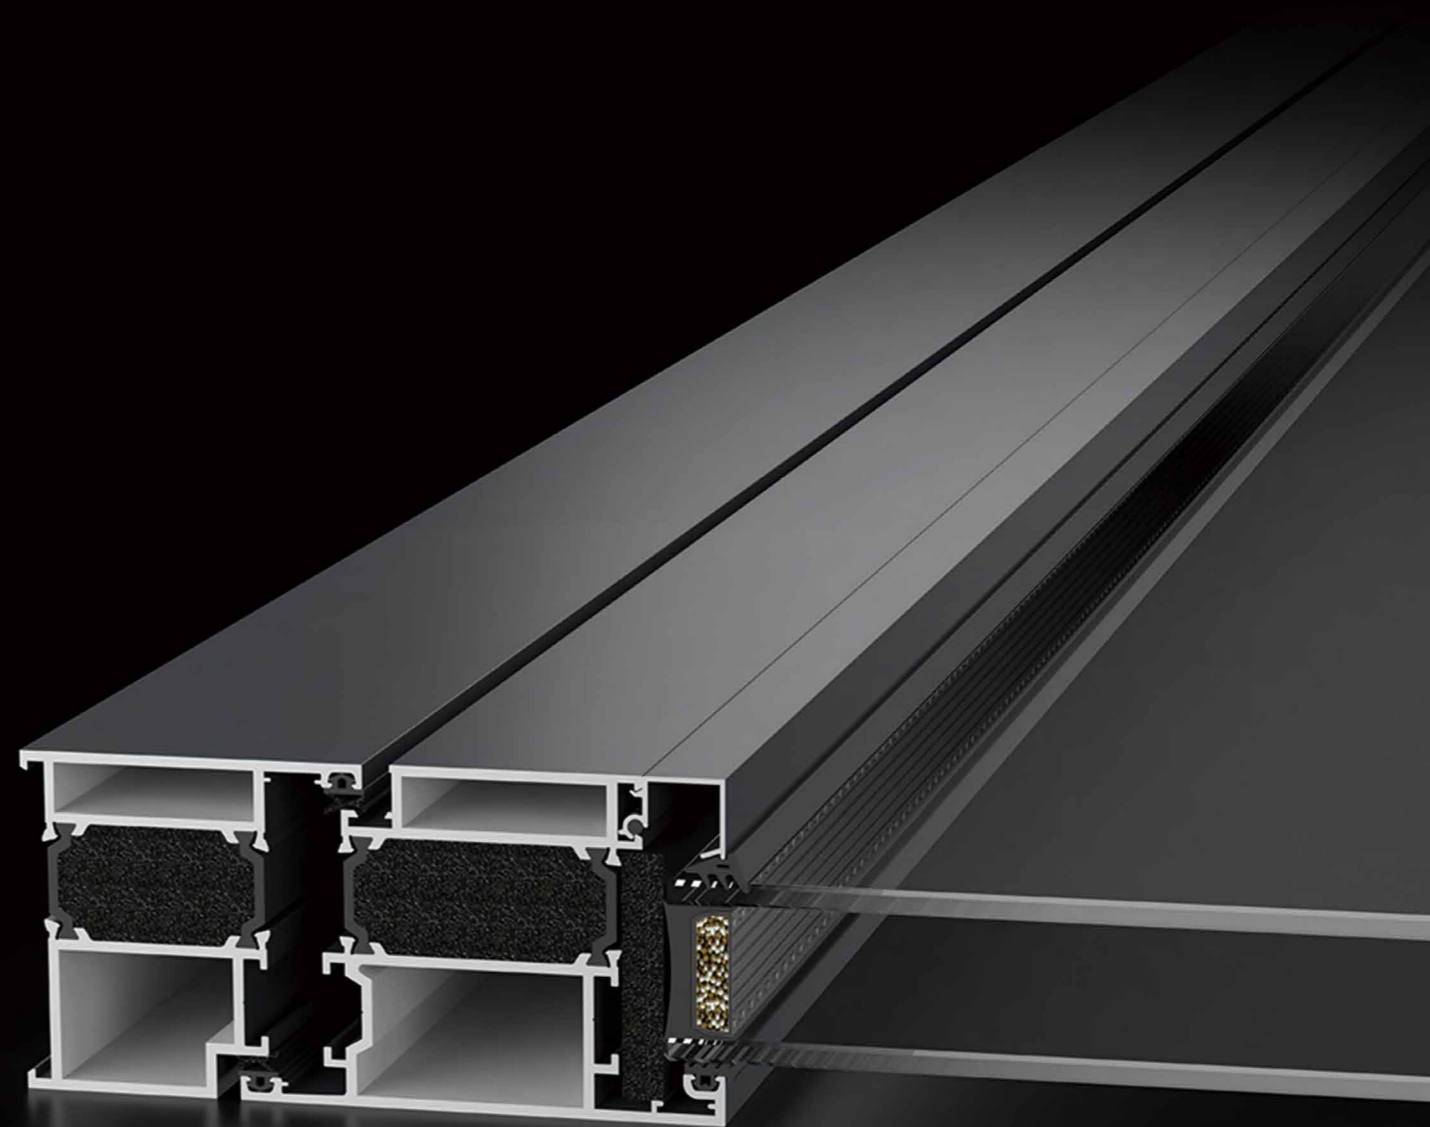

ALUMINUM SWING DOORS SERIES

- Three-way sealing design isobaric principle drainage
- National utility patent-six-point lock on all sides
- National Practical Patent-Built-in Diamond Wire Pressing Line