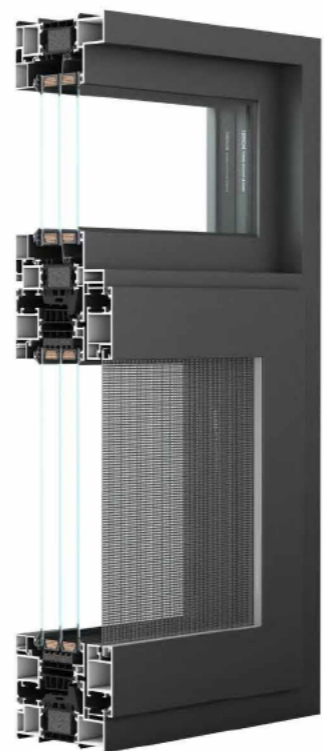

SERIES CASEMENT

N112

CASEMENT WINDOWS WITH FLYSCREEN

- Thermal break aluminum profile
- Tilt and Turn Window
- 0.8mm SUS 304 stainless steel screen
- 44mm Super-wide Nylon insulation strip

PRODUCT PARAMETES

DESCRIPTION	PROFILE THINCKNESS	2.0mm	
	OPENING WAY	Inward Opening / Tilt and Turn	
	GLASS	5mm+27A+5mm	
	HARDWARE COLOR	Black/Silver	
	PROFILE COLOR	Black/White/Gray/Coffee(Powder Coating)	
	HARDWARE	WEHAG Handle	
	HINGE	WEHAG Hinge	
	LOCK POINT	WEHAG Lock point	
	AVAILABLE SIZE	Opening Panel (Width: 508-1000/Height: 500-2000) Each Fixed panel ≤6m²	

CUSTOMIZED

- 23A Magnet Blinds
- 27A Electric / Light Blinds
- Insulation Cotton
- Japan Import Flyscreen
- Glass Fence
- Fingerprint Handle/Password Handle/Key handle
- 5+12A+5+12A+5 Glass
- Hidden 180 Degree Tilt and Turn Accessories