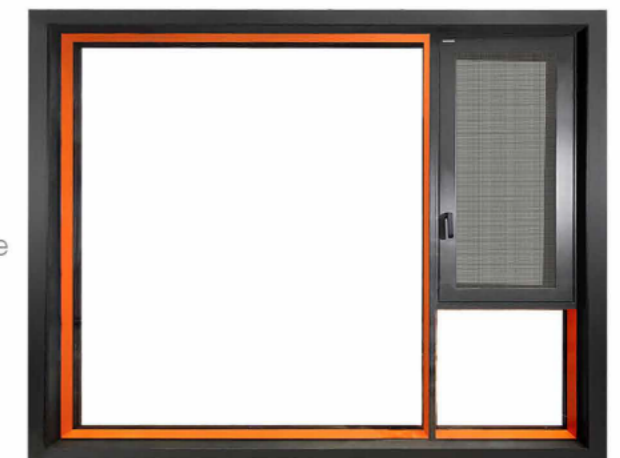

CUSTOMIZED

- 23A Magnet Blinds
- 27A Electric / Light Blinds
- Insulation Cotton
- Japan Import Flyscreen
- Casement Stopper
- Fingerprint Handle/Password Handle/Key handle
- Hidden accessories For Awning
- Security Fence
- 5+12A+5+12A+5 Glass