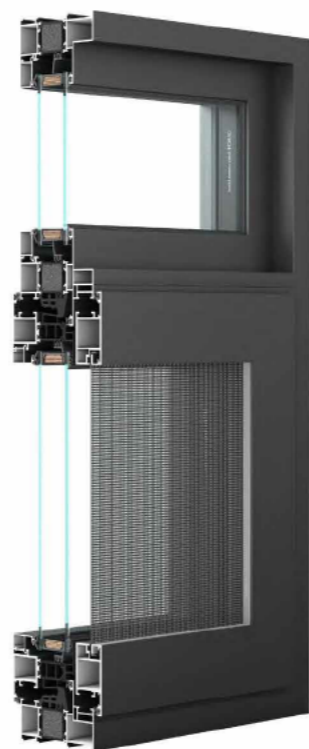

SERIES CASEMENT

N93

CASEMENT WINDOW WITH FLYSCREEN

- Thermal break aluminum profile
- National patent : Six-Point Lock
- 0.8mm SUS 304 stainless steel screen

PRODUCT PARAMETES

DESCRIPTION	PROFILE THINCKNESS	1.4mm
	OPENING WAY	Inward Opening / Tilt and Turn
	GLASS	5mm+27A+5mm
	HARDWARE COLOR	Black/Silver
	PROFILE COLOR	Black/White/Gray/Coffee(Powder Coating)
	HARDWARE	WEHAG Handle
	HINGE	WEHAG Hinge
	LOCK POINT	WEHAG Lock point
	AVAILABLE SIZE	Opening Panel (Width: 508-1000/Height: 500-2000) Each Fixed panel ≤6m²

CUSTOMIZED

- 23A Magnet Blinds
- 27A Electric / Light Blinds
- Insulation Cotton
- Japan Import Flyscreen
- Glass Fence
- Fingerprint Handle/Password Handle/Key handle
- 5+12A+5+12A+5 Glass
- Hidden 180 Degree Tilt and Turn Accessories