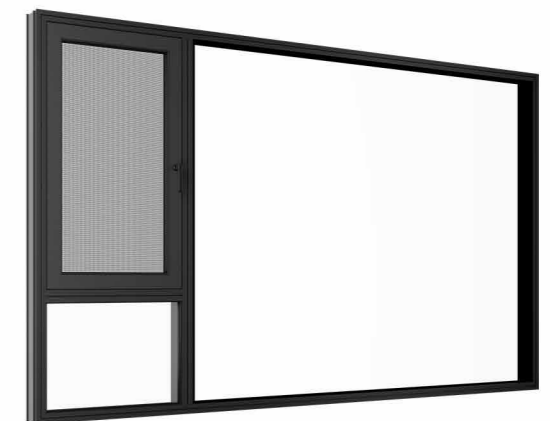

CUSTOMIZED

- 26A Magnet Blinds
- 27A Electric / Light Blinds
- Japan Import Flyscreen
- Fingerprint Handle/Password Handle/Key handle
- Casement Stopper
- Fixed Fence 、 Removable Fence
  or open Security fence
- Insulation Cotton