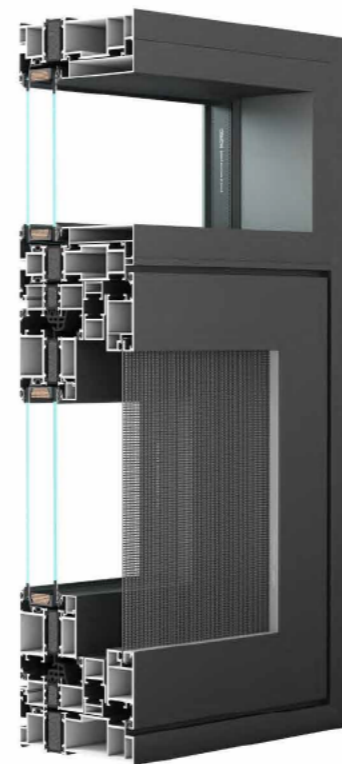

SERIES CASEMENT

Y136

CASEMENT WINDOW WITH FLYSCREEN

- Thermal break aluminum profile
- National patent : Six-Point Lock
- 0.8mm SUS 304 stainless steel screen

PRODUCT PARAMETES

DESCRIPTION	PROFILE THINCKNESS	2.0mm
	OPENING WAY	Outward Opening / Awning
	GLASS	5mm+27A+5mm
	HARDWARE COLOR	Black/Silver
	PROFILE COLOR	Black/White/Gray/Coffee(Powder Coating)
	HARDWARE	WEHAG Handle
	HINGE	WEHAG Hinge
	LOCK POINT	Customized Black Six Point Lock
	AVAILABLE SIZE	Opening Panel (Width: 350-750/Height: 400-1500) Each Fixed panel ≤ 12m²

CUSTOMIZED

- 23A Magnet Blinds
- 27A Electric / Light Blinds
- Insulation Cotton
- Japan Import Flyscreen
- Casement Stopper
- Fingerprint Handle/Password Handle/Key handle
- Fixed Fence Or Opening Fence
- Security Fence