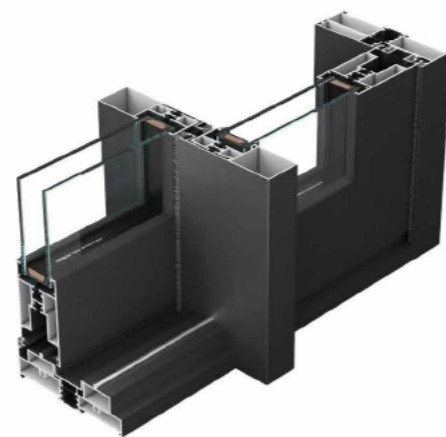

SERIES SLIDING

143

THERMAL BREAK SLIDING DOOR

- Thermal break aluminum profile
- Narrow Frame Design
- 2/3/4 Tracks is available
- can do Lift and Sliding Door

PRODUCT PARAMETES

DESCRIPTION	PROFILE THINCKNESS	2.2mm
	OPENING WAY	Two Tracks / Three Tracks / Four Tracks
	GLASS	5mm+27A+5mm
	HARDWARE COLOR	Silver / Golden
	PROFILE COLOR	Black/White/Gray/Coffee(Powder Coating)
	FLUSH LOCK	HOPO Hook Lock
	HANDLE	HOPO 340mm Aluminum Handle
	LOCK POINT	304 Stainless Steel Single Hook Lock
	WHEEL	Customized Mute Four Wheel
	AVAILABLE SIZE	Opening Panel (Width: 580-1800 / Height: 800-3000)

CUSTOMIZED

- 23A Magnet Blinds
- 27A Electric / Light Blinds
- Fingerprint Lock
- Copper strip, high rail