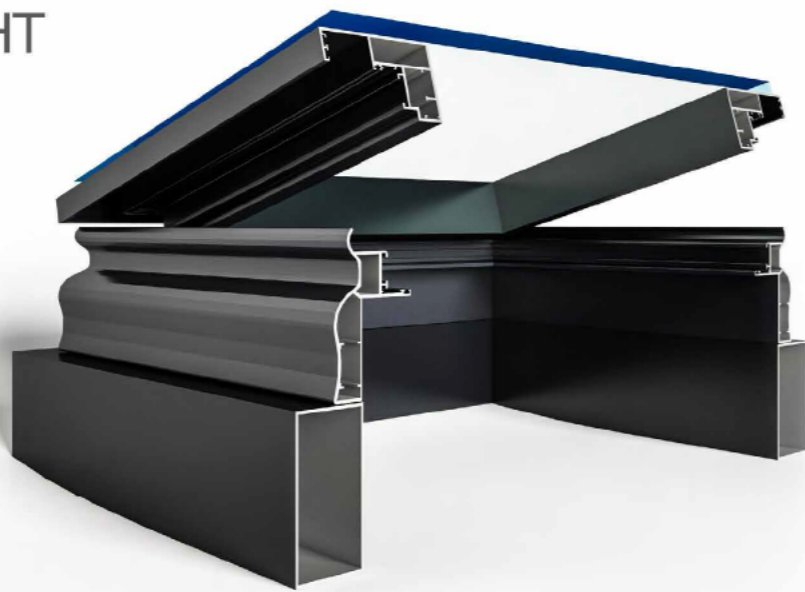

### CUSTOMIZED

- Casement Electric Skylight
- 27A Electric Shading System

ELECTRIC SKYLIGHT

ELECTRIC SKYLIGHT

SLIDING ROOF SKYLIGHT

SLIDING ROOF SKYLIGHT